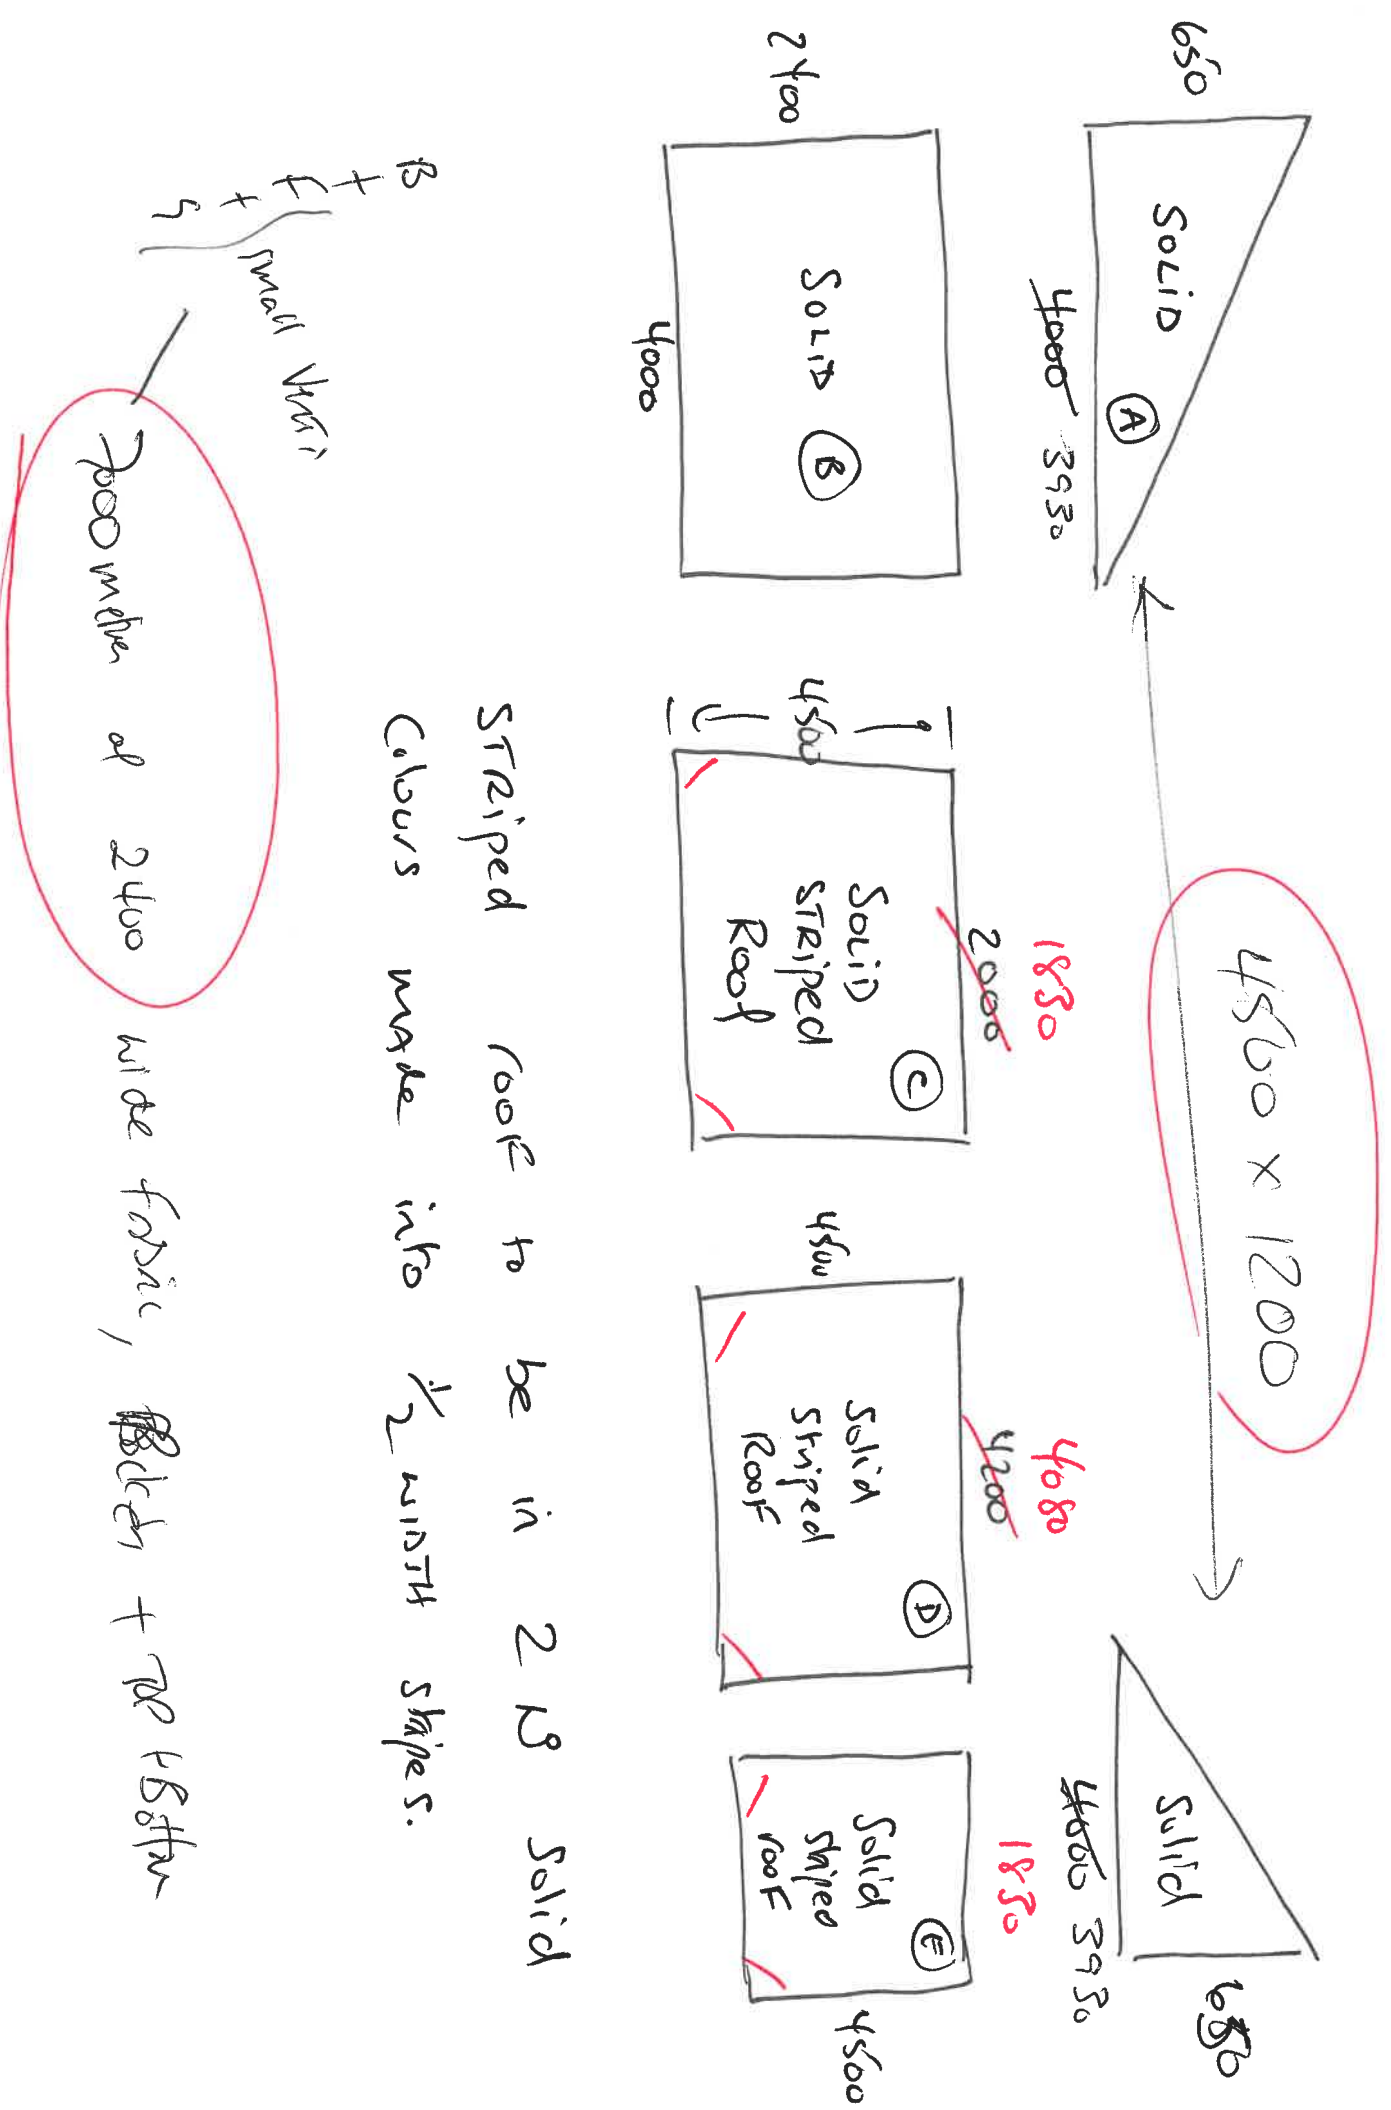

Ref Ser Dog 9392

Striped roof to be in 2 B Solid
Colours made into 1/2 width shapes.

write fabric, ~~beds~~ + 700 + 1830