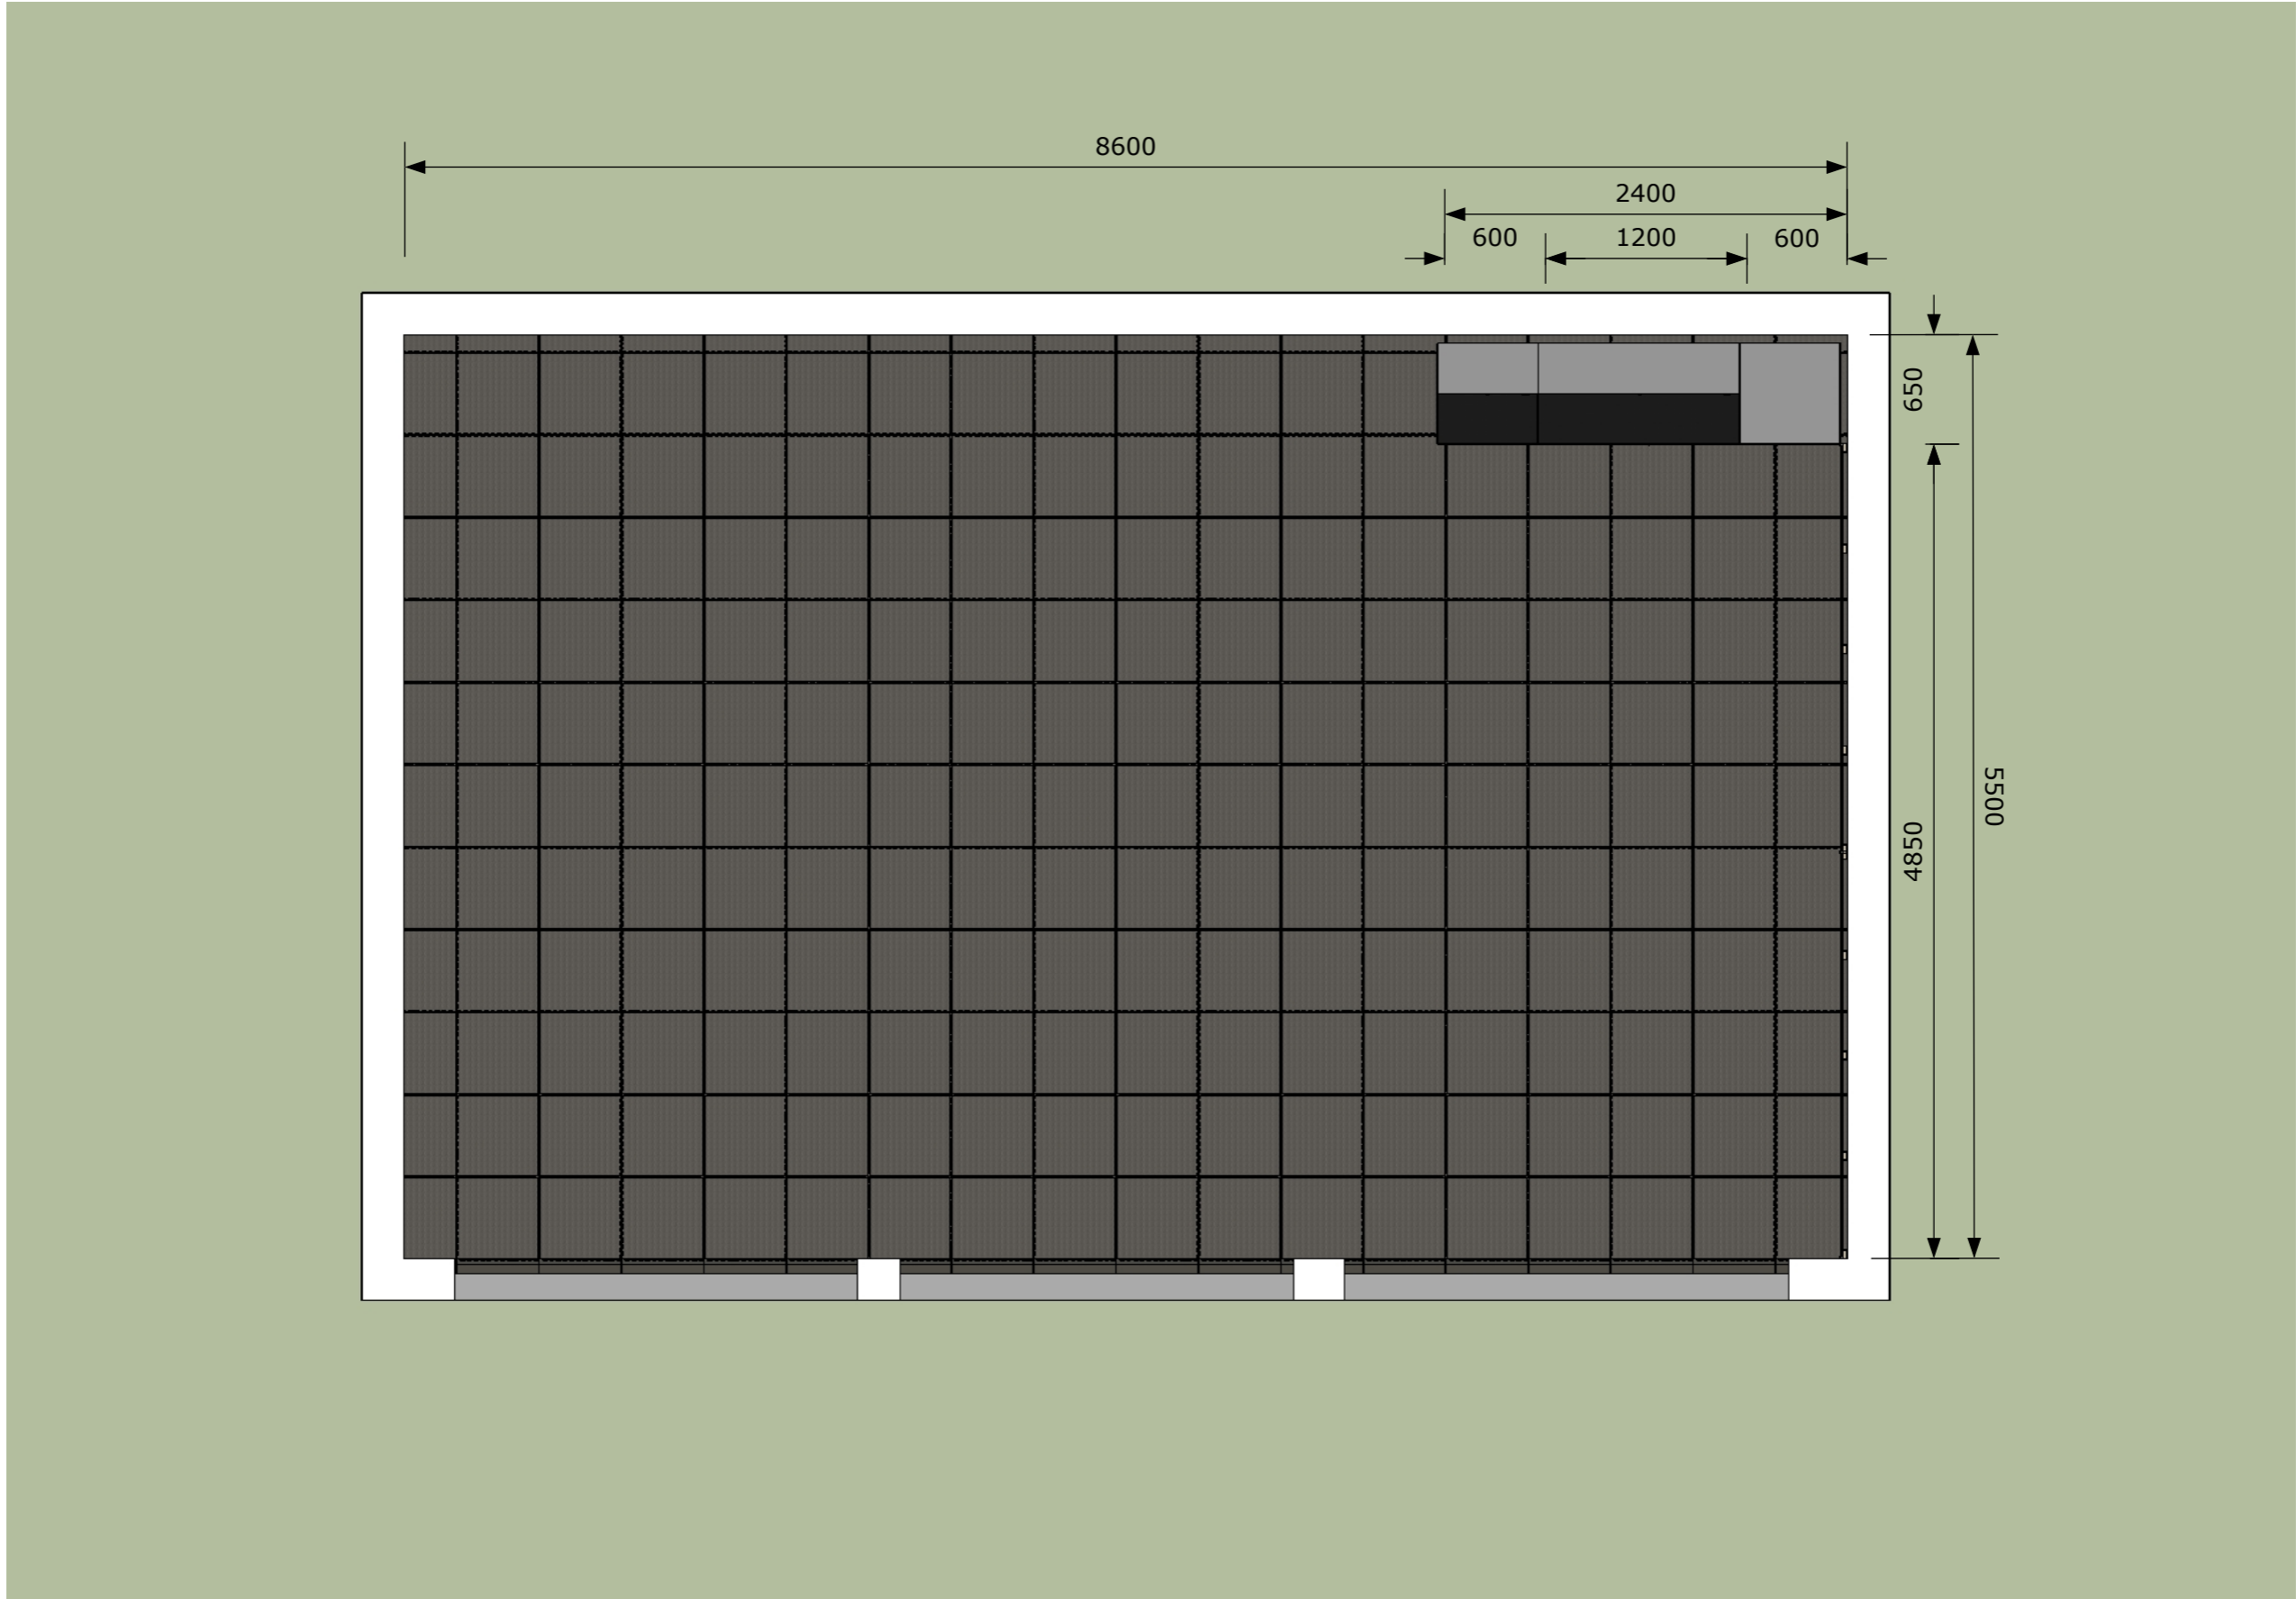

ALL ELECTRICAL/ PLUMBING WORK TO BE IN PLACE PRIOR TO DURA GARAGES INSTALL
DURA GARAGES IS NOT RESPONSIBLE FOR ELECTRICIAN/PLUMBING WORKS CARRIED OUT

Cabinet colour:	DURA SILVER
StoreWall colour:	GREY
Wall type:	N/A
Floor spec:	7MM D/GREY
Ceiling spec:	N/A

Description:	LAYOUT PROPOSAL
Client:	WILLING - CP

Date:	23.09.2019
Drawn by:	A.CLARKE
Drawing No:	
Rev:	1

This drawing is the property of Dura Ltd and may not be copied or shared with a third party, unless prior consent is given by Dura Ltd. Copyright © 2011 Dura Ltd.