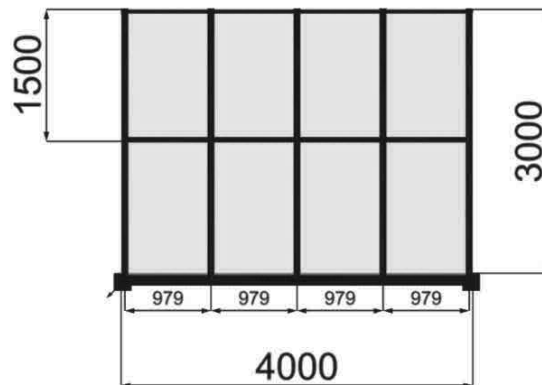

## Configuration details

weinor GmbH & Co. KG PO box 301473 D-50784 Köln

customer: 165708

reference: Bignall

Page 9 of 12

isometric view

top view

## Configuration details

weinor GmbH & Co. KG PO box 301473 D-50784 Köln

customer: 165708

reference: Bignall

Page 10 of 12

front view

side view left

side view right