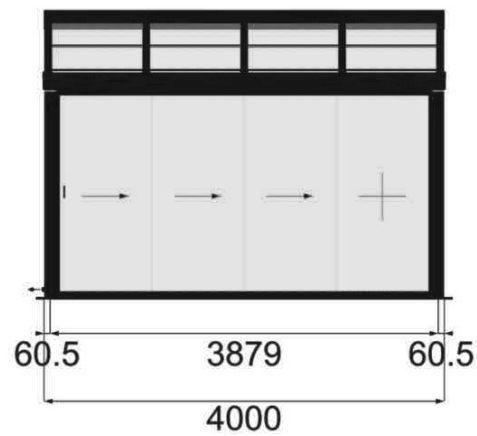

## Configuration details

weinor GmbH & Co. KG PO box 301473 D-50784 Köln

customer: 165708

reference: Bignall

Page 10 of 12

front view

side view left

side view right