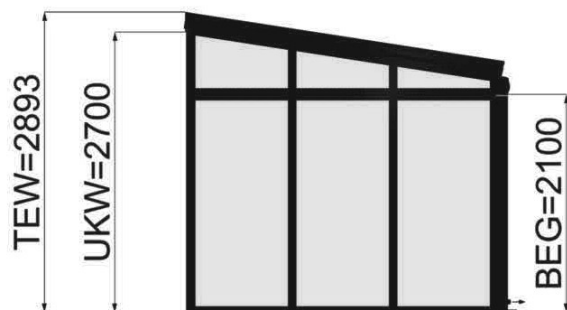

## Configuration details

weinor GmbH & Co. KG PO box 301473 D-50784 Köln

customer: 165708

reference: Bignall

Page 10 of 12

front view

side view left

side view right