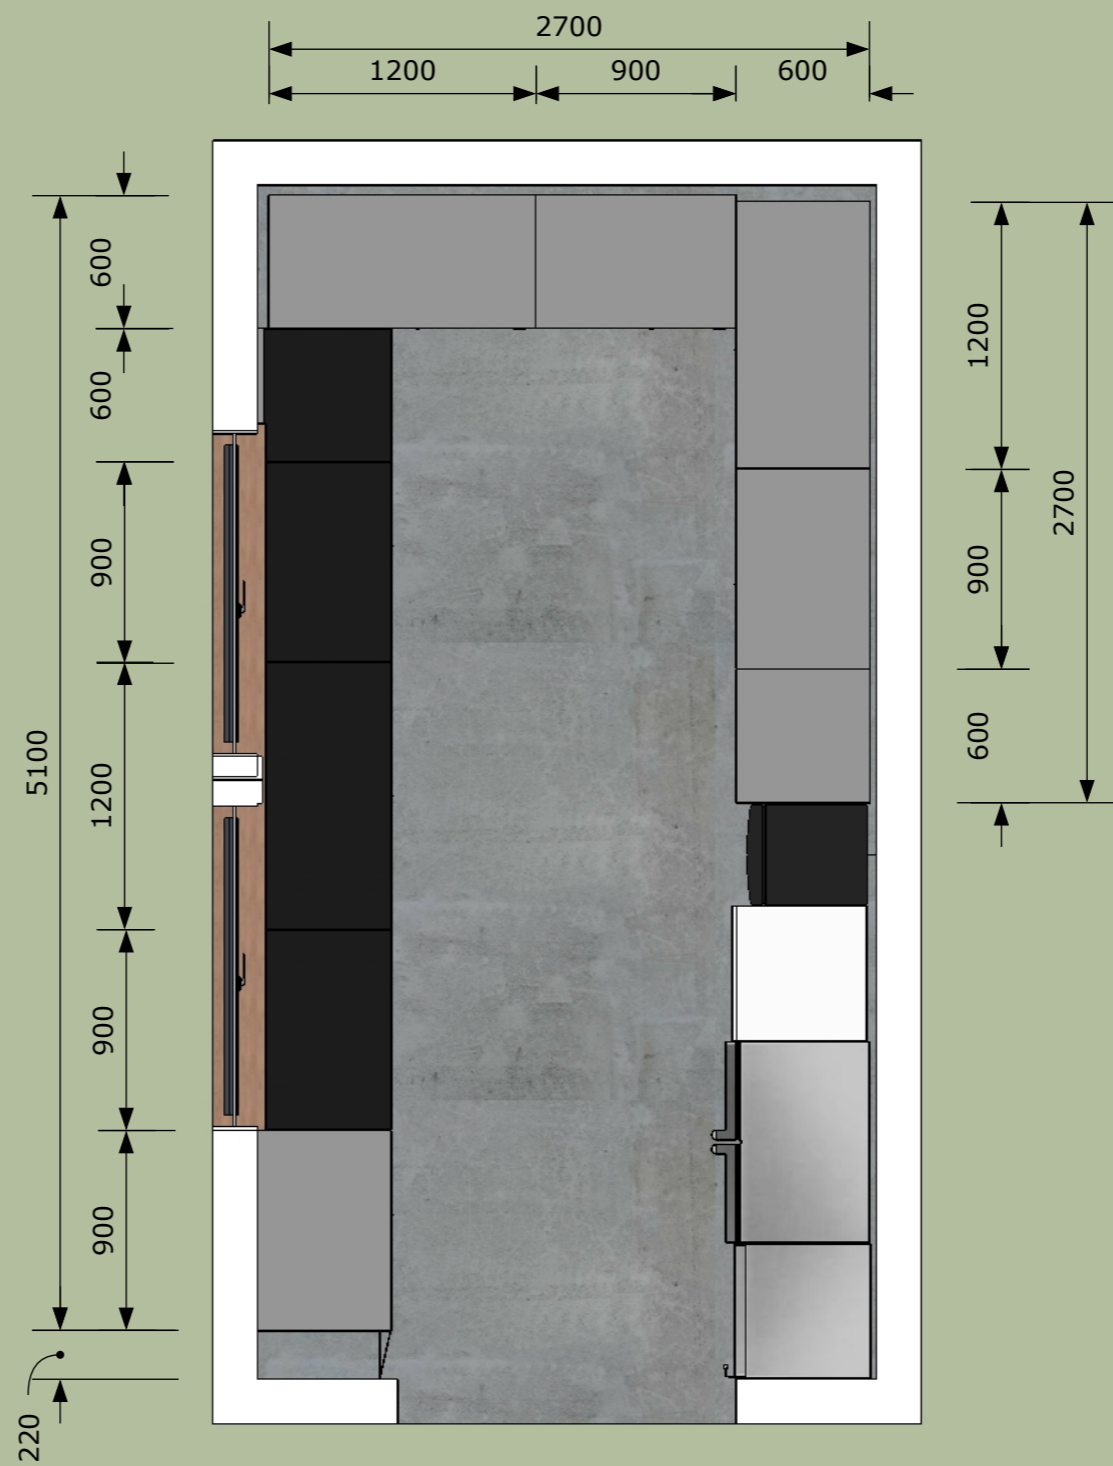

ALL ELECTRICAL/ PLUMBING WORK TO BE IN PLACE PRIOR TO DURA GARAGES INSTALL
DURA GARAGES IS NOT RESPONSIBLE FOR ELECTRICIAN/PLUMBING WORKS CARRIED OUT

Cabinet colour:	DURA SILVER
StoreWall colour:	N/A
Wall type:	N/A
Floor spec:	N/A
Ceiling spec:	N/A

Description:	LAYOUT PROPOSAL
Client:	CPINT- ROBERTS

Date:	11.04.2019
Drawn by:	A.CLARKE
Drawing No:	
Rev:	0

This drawing is the property of Dura Ltd and may not be copied or shared with a third party, unless prior consent is given by Dura Ltd. Copyright © 2011 Dura Ltd.

www.duragarages.com +44 (0) 1280 700 563