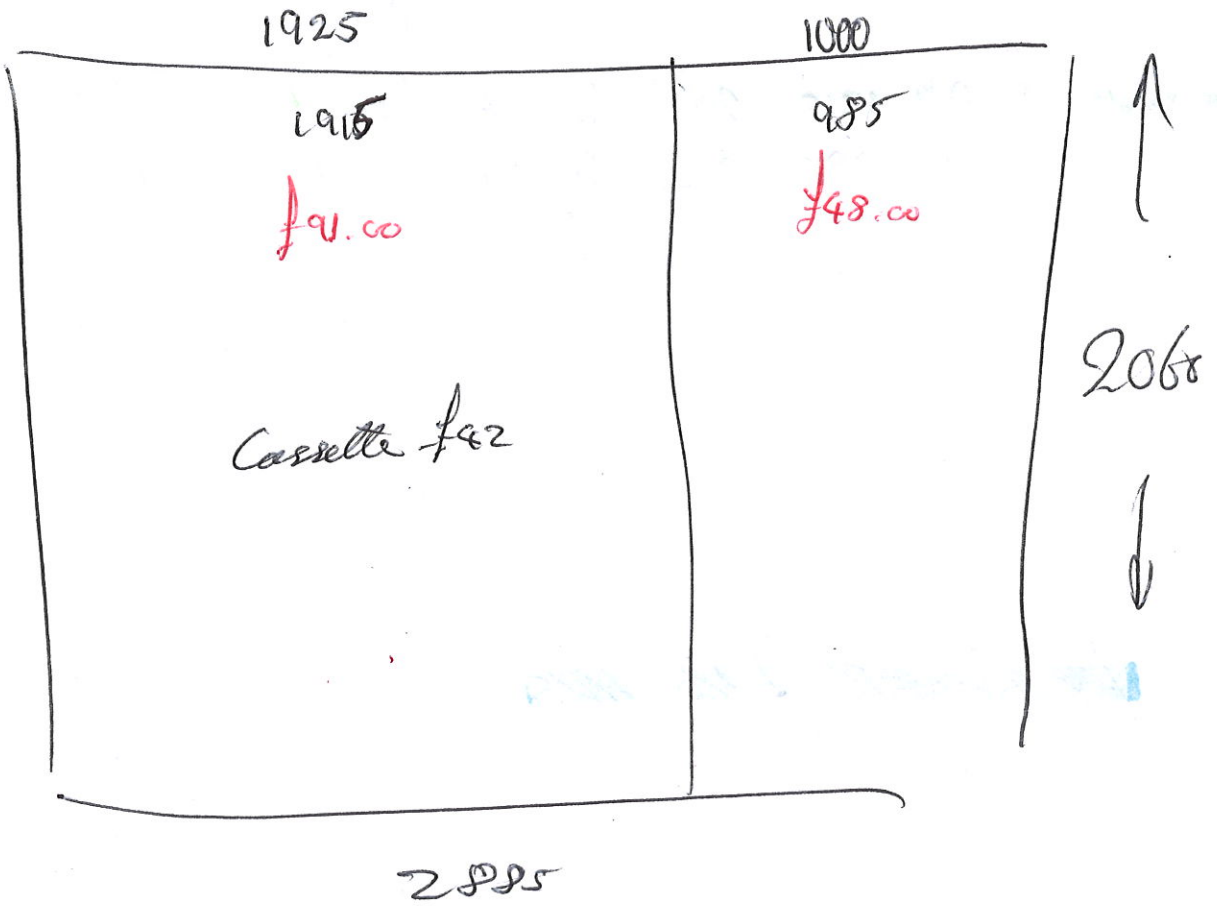

2925

Unicolor Naro  
Anthracit 70mm open Cassette  
Quote for manual & Reel battery.