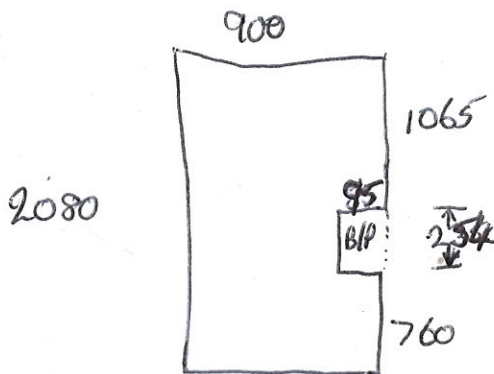

Rees Shutter 4325 X 930 Grey.

Bathroom: 1153 x 1352 (Panel sizes inc frame) Split: 695 LRR
405/340/406 Handle: 0

Bedroom: 1170 x 1626 (Panel sizes inc frame) Split: 841 LRR
414/340/413

Bedroom Door: 1063 x 2306 (Panel sizes inc frame) Mid Rail:
398/270/391

10mm B/cut skirting front & back

En-suite: 1171 x 1618 (Panel sizes inc frame) Split: 830 LRR
416/340/411

mid Rail: 1235

70 below & above window

Pure white
76mm leaves
Plain frame
Hidden tilt
5mm B/O

B: £778 = £1585.00
C: £878 = £1790.00