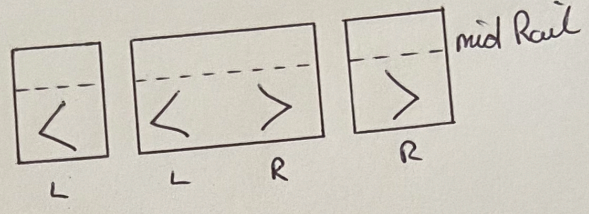

Frame: Plain

Location
Range
Colour
Hinge
Mounting
Tilt Louver

*** 4 x Shallow fit window handles
required @ £15.00 each**

Location
Range
Colour
Hinge
Mounting
Tilt Louver

Location
Range
Colour
Hinge
Mounting
Tilt Louver

CODE: "T" - T Post "B" - Bay Post < Hinge Position "C" Corner Post
Date: _____

Signature: _____