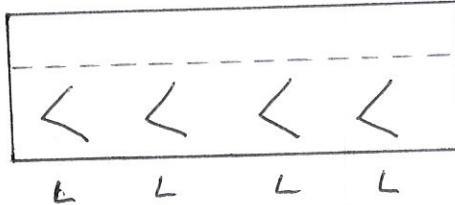

DATE: 23/06/22

Location Loenge doors
 Range classic
 Colour Pure white
 Hinge white
 Mounting Tracked
 Tilt Hidden Louver 63

mid Rail

Location

Range

Colour

Hinge

Mounting

Tilt Louver

Location

Range

Colour

Hinge

Mounting

Tilt Louver

Location

Range

Colour

Hinge

Mounting

Tilt Louver

CODE: "T" - T Post

"B" - Bay Pole

< Hinge Position