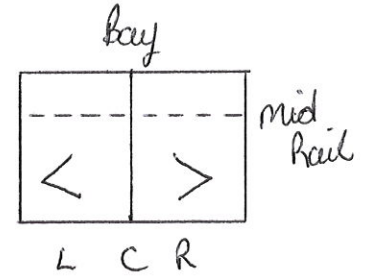

Location Master
 Range Seattle
 Colour Pure white
 Hinge White
 Mounting Full Height
 Tilt Hidden Louver 76mm

Frame: Plain 2 x Low profile window handles

Location Spare Bed
 Range Seattle
 Colour Pure white
 Hinge White
 Mounting Full Height
 Tilt Hidden Louver 76

Frame: Plain

Location Garage Ext
 Range Seattle
 Colour Pure white
 Hinge White
 Mounting Full Height
 Tilt Hidden Louver 76

Frame: Plain

Location Lounge
 Range Seattle
 Colour Pure white
 Hinge White
 Mounting Full Height
 Tilt Hidden Louver 76

Frame: Plain

CODE: "T" - T Post "B" - Bay Post < Hinge Position "C" Corner Post

Signature: _____ Date: _____