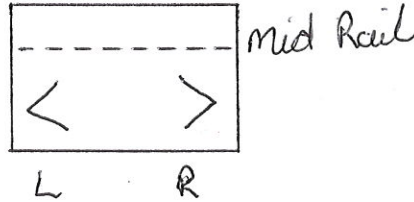

Location Master
 Range Seattle
 Colour Pure white
 Hinge White
 Mounting Full Height
 Tilt Hidden Louver 76mm

Frame: Plain 2 x Low profile window handles

Location Spare Bed
 Range Seattle
 Colour Pure white
 Hinge White
 Mounting Full Height
 Tilt Hidden Louver 76

Frame: Plain

Location Garage Ext
 Range Seattle
 Colour Pure white
 Hinge White
 Mounting Full Height
 Tilt Hidden Louver 76

Frame: Plain

Location Lounge
 Range Seattle
 Colour Pure white
 Hinge White
 Mounting Full Height
 Tilt Hidden Louver 76

Frame: Plain

CODE: "T" - T Post "B" - Bay Post < Hinge Position "C" Corner Post

Signature: _____ Date: _____