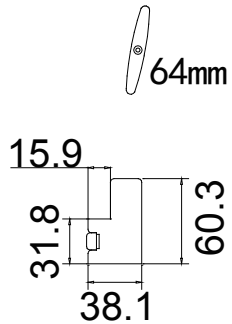

[Batten]
 PVC
 Sage Forest 010
 60*10*735mm *4
 25*3*1000mm *8

NOTES:

Shutter Color: Sage Forest 010

Hinges Color: Stainless Steel (不锈钢)

Qty (数量): 1

Material (材质): Paulownia + (新材料)

Configuration (窗扇结构): L-DL, IN, 3side, 41.3mm Plain Astrigal, Deep Plain L Frame 60mm

Tilt rod type (拉杆类型): Easy tilt System

Louvre Quantity (叶片数量): 24

Louvre Size (叶片尺寸): 362.2mm

Rail Size (上下板尺寸): 414.2mm

Order No (订单号): NA35949

Item (序号): 1

Room (房间号): Kitchen Sink

Louvre Size (叶片类型): 64mm

Qty (数量): 1

Material (材质): Paulownia + (新材料)

Configuration (窗扇结构): R-DR, IN, 3side, 41.3mm Plain Astrigal, Deep Plain L Frame 60mm

Tilt rod type (拉杆类型): Easy tilt System

Louvre Quantity (叶片数量): 24

Louvre Size (叶片尺寸): 310.7mm

Rail Size (上下板尺寸): 362.7mm

Order No (订单号): NA35949

Item (序号): 2

Room (房间号): Kitchen Right

Louvre Size (叶片类型): 64mm

Deep Plain L Frame 60mm

Cafe