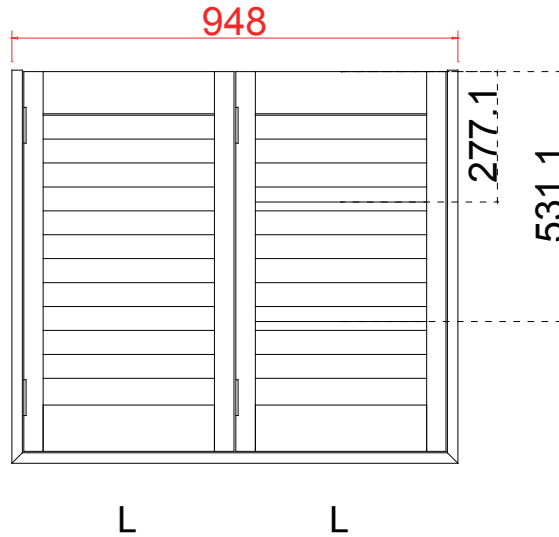

[Batten]
 PVC
 Sage Forest 010
 60*10*735mm *4
 25*3*1000mm *8

NOTES:

Shutter Color: Sage Forest 010

Hinges Color: Stainless Steel (不锈钢)

Qty (数量): 1

Material (材质): Paulownia + (新材料)

Configuration (窗扇结构): L-DL, IN, 3side, 41.3mm Plain Astrigal, Deep Plain L Frame 60mm

Tilt rod type (拉杆类型): Easy tilt System

Louvre Quantity (叶片数量): 24

Louvre Size (叶片尺寸): 362.2mm

Rail Size (上下板尺寸): 414.2mm

Order No (订单号): NA35949

Item (序号): 1

Room (房间号): Kitchen Sink

Louvre Size (叶片类型): 64mm

Qty (数量): 1

Material (材质): Paulownia + (新材料)

Configuration (窗扇结构): R-DR, IN, 3side, 41.3mm Plain Astrigal, Deep Plain L Frame 60mm

Tilt rod type (拉杆类型): Easy tilt System

Louvre Quantity (叶片数量): 24

Louvre Size (叶片尺寸): 310.7mm

Rail Size (上下板尺寸): 362.7mm

Order No (订单号): NA35949

Item (序号): 2

Room (房间号): Kitchen Right

Louvre Size (叶片类型): 64mm

Deep Plain L Frame 60mm

Cafe