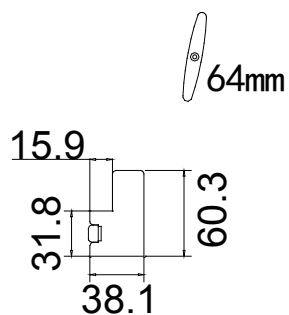

Tilt rod type (拉杆类型): Easy tilt System

Louvre Quantity (叶片数量): 24

Louvre Size (叶片尺寸): 362.2mm

Rail Size (上下板尺寸): 414.2mm

Order No (订单号): NA35949

Item (序号): 1

Room (房间号): Kitchen Sink

Louvre Size (叶片类型): 64mm

Qty (数量): 1

Material (材质): Paulownia + (新材料)

Configuration (窗扇结构): R-DR, IN, 3side, 41.3mm Plain Astrigal, Deep Plain L Frame 60mm

Tilt rod type (拉杆类型): Easy tilt System

Louvre Quantity (叶片数量): 24

Louvre Size (叶片尺寸): 310.7mm

Rail Size (上下板尺寸): 362.7mm

Order No (订单号): NA35949

Item (序号): 2

Room (房间号): Kitchen Right

Louvre Size (叶片类型): 64mm

Deep Plain L Frame 60mm

Cafe