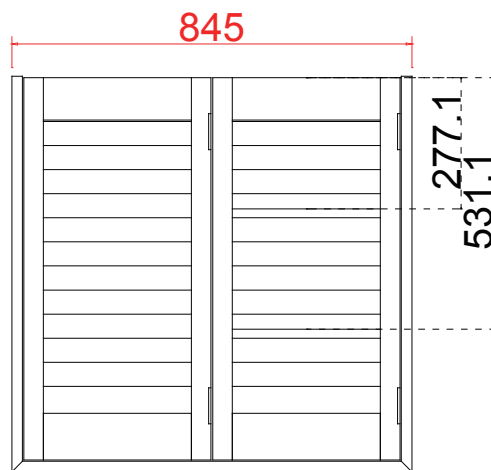

R R

24

12

NOTES:

Shutter Color: Sage Forest 010

Hinges Color: Stainless Steel (不锈钢)

Qty (数量): 1

Material (材质): Paulownia + (新材料)

Configuration (窗扇结构): R-DR, IN, 3side, 41.3mm Plain Astrigal, Deep Plain L Frame 60mm

Tilt rod type (拉杆类型): Easy tilt System

Louvre Quantity (叶片数量): 24

Louvre Size (叶片尺寸): 310.7mm

Rail Size (上下板尺寸): 362.7mm

Order No (订单号): NA35949

Item (序号): 2

Room (房间号): Kitchen Right

Louvre Size (叶片类型): 64mm