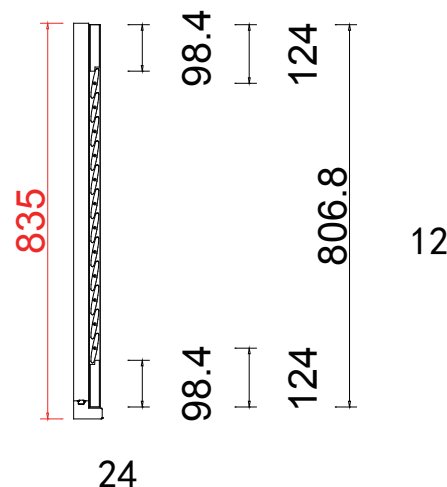

R R

24

12

NOTES:

Shutter Color: Sage Forest 010

Hinges Color: Stainless Steel (不锈钢)

Qty (数量): 1

Material (材质): Paulownia + (新材料)

Configuration (窗扇结构): R-DR, IN, 3side, 41.3mm Plain Astrigal, Deep Plain L Frame 60mm

Tilt rod type (拉杆类型): Easy tilt System

Louvre Quantity (叶片数量): 24

Louvre Size (叶片尺寸): 310.7mm

Rail Size (上下板尺寸): 362.7mm

Order No (订单号): NA35949

Item (序号): 2

Room (房间号): Kitchen Right

Louvre Size (叶片类型): 64mm