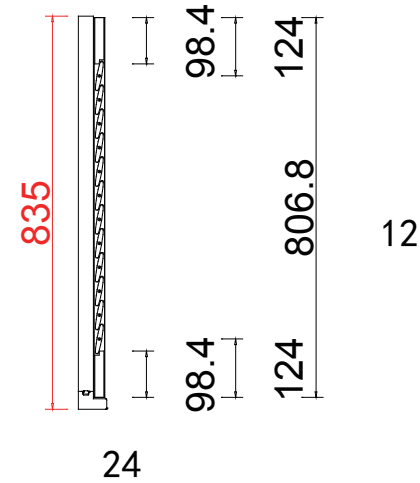

[Batten]
 PVC
 Sage Forest 010
 60*10*735mm *4
 25*3*1000mm *8

NOTES:

Shutter Color: Sage Forest 010

Hinges Color: Stainless Steel (不锈钢)

Qty (数量): 1

Material (材质): Paulownia + (新材料)

Configuration (窗扇结构): L-DL, IN, 3side, 41.3mm Plain Astrigal, Deep Plain L Frame 60mm

Tilt rod type (拉杆类型): Easy tilt System

Louvre Quantity (叶片数量): 24

Louvre Size (叶片尺寸): 362.2mm

Rail Size (上下板尺寸): 414.2mm

Order No (订单号): NA35949

Item (序号): 1

Room (房间号): Kitchen Sink

Louvre Size (叶片类型): 64mm

Qty (数量): 1

Material (材质): Paulownia + (新材料)

Configuration (窗扇结构): R-DR, IN, 3side, 41.3mm Plain Astrigal, Deep Plain L Frame 60mm

Tilt rod type (拉杆类型): Easy tilt System

Louvre Quantity (叶片数量): 24

Louvre Size (叶片尺寸): 310.7mm

Rail Size (上下板尺寸): 362.7mm

Order No (订单号): NA35949

Item (序号): 2

Room (房间号): Kitchen Right

Louvre Size (叶片类型): 64mm

Deep Plain L Frame 60mm

Cafe