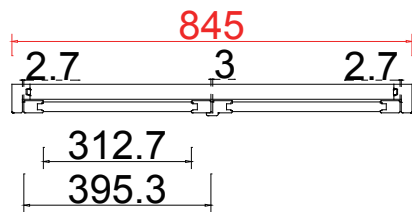

R R

24

12

NOTES:

Shutter Color: Sage Forest 010

Hinges Color: Stainless Steel (不锈钢)

Qty (数量): 1

Material (材质): Paulownia + (新材料)

Configuration (窗扇结构): R-DR, IN, 3side, 41.3mm Plain Astrigal, Deep Plain L Frame 60mm

Tilt rod type (拉杆类型): Easy tilt System

Louvre Quantity (叶片数量): 24

Louvre Size (叶片尺寸): 310.7mm

Rail Size (上下板尺寸): 362.7mm

Order No (订单号): NA35949

Item (序号): 2

Room (房间号): Kitchen Right

Louvre Size (叶片类型): 64mm