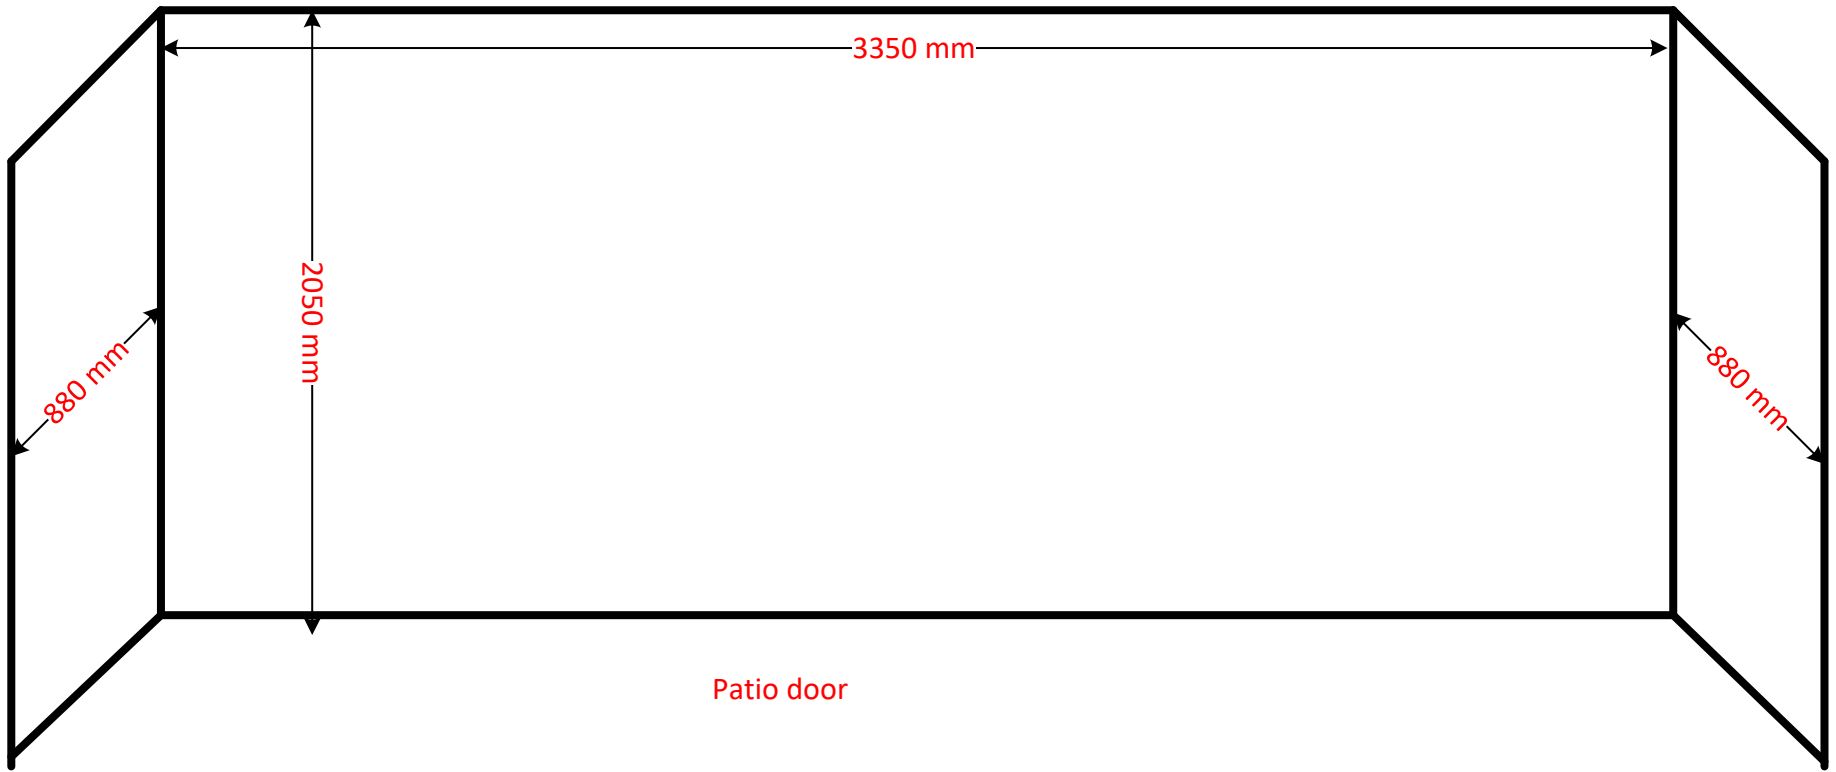

4 Windows of this size

2 Bay Windows of this size

3350 mm

2050 mm

880 mm

880 mm

Patio door