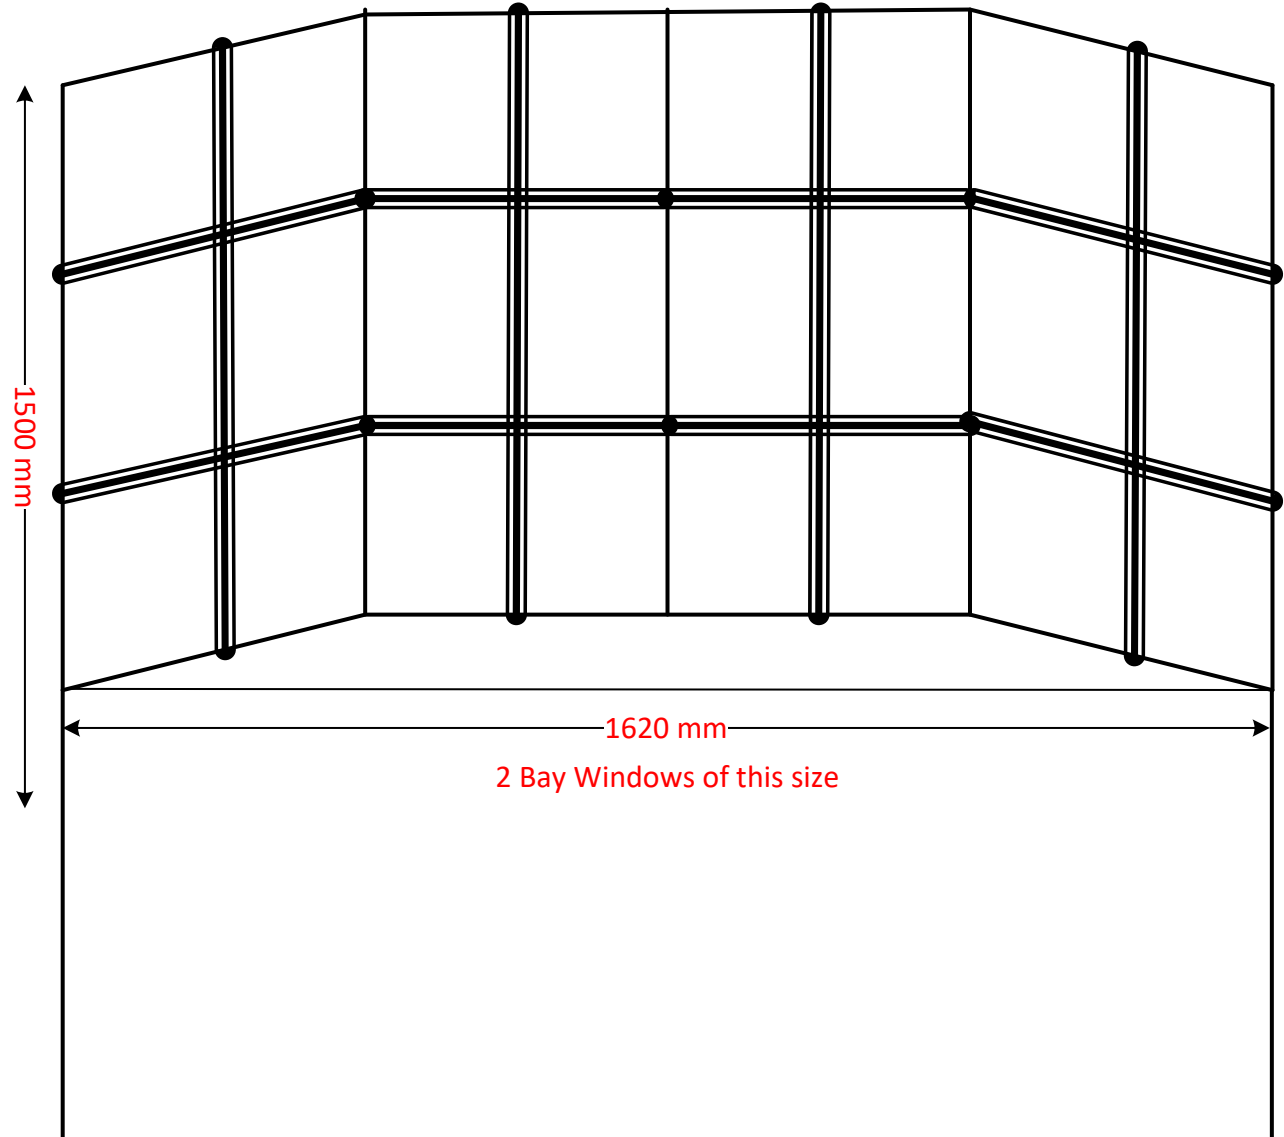

4 Windows of this size

2 Bay Windows of this size

3350 mm

2050 mm

880 mm

880 mm

Patio door