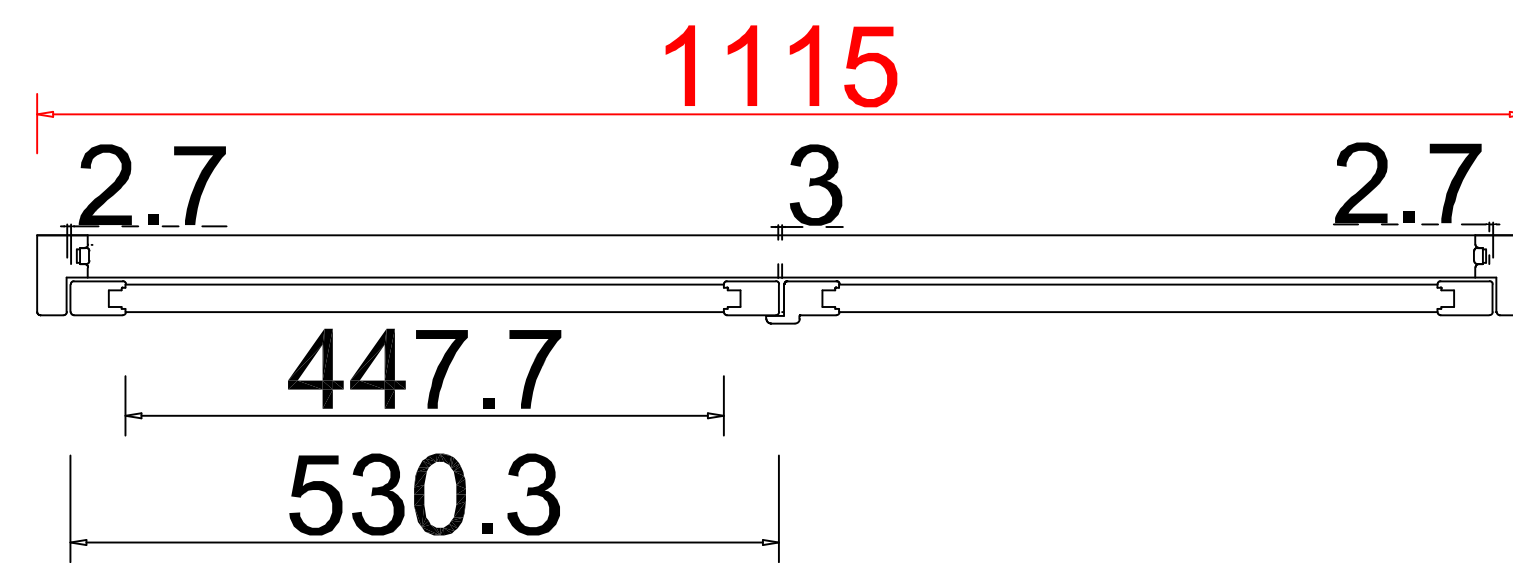

Material (材质): Paulownia+ (新材料)

Configuration (窗扇结构): L-DR, IN, 4side, 41.3mm Plain Astrigal, Deep Plain L Frame 60mm

Tilt rod type (拉杆类型): Easy tilt System

Louvre Quantity (叶片数量): 24

Louvre Size (叶片尺寸): 445.7mm

Rail Size (上下板尺寸): 497.7mm

Order No (订单号): NA38824

Item (序号): 4

Room (房间号): Guest Side

Louvre Size (叶片类型): 76.2mm

Deep Plain L Frame 60mm

L

R