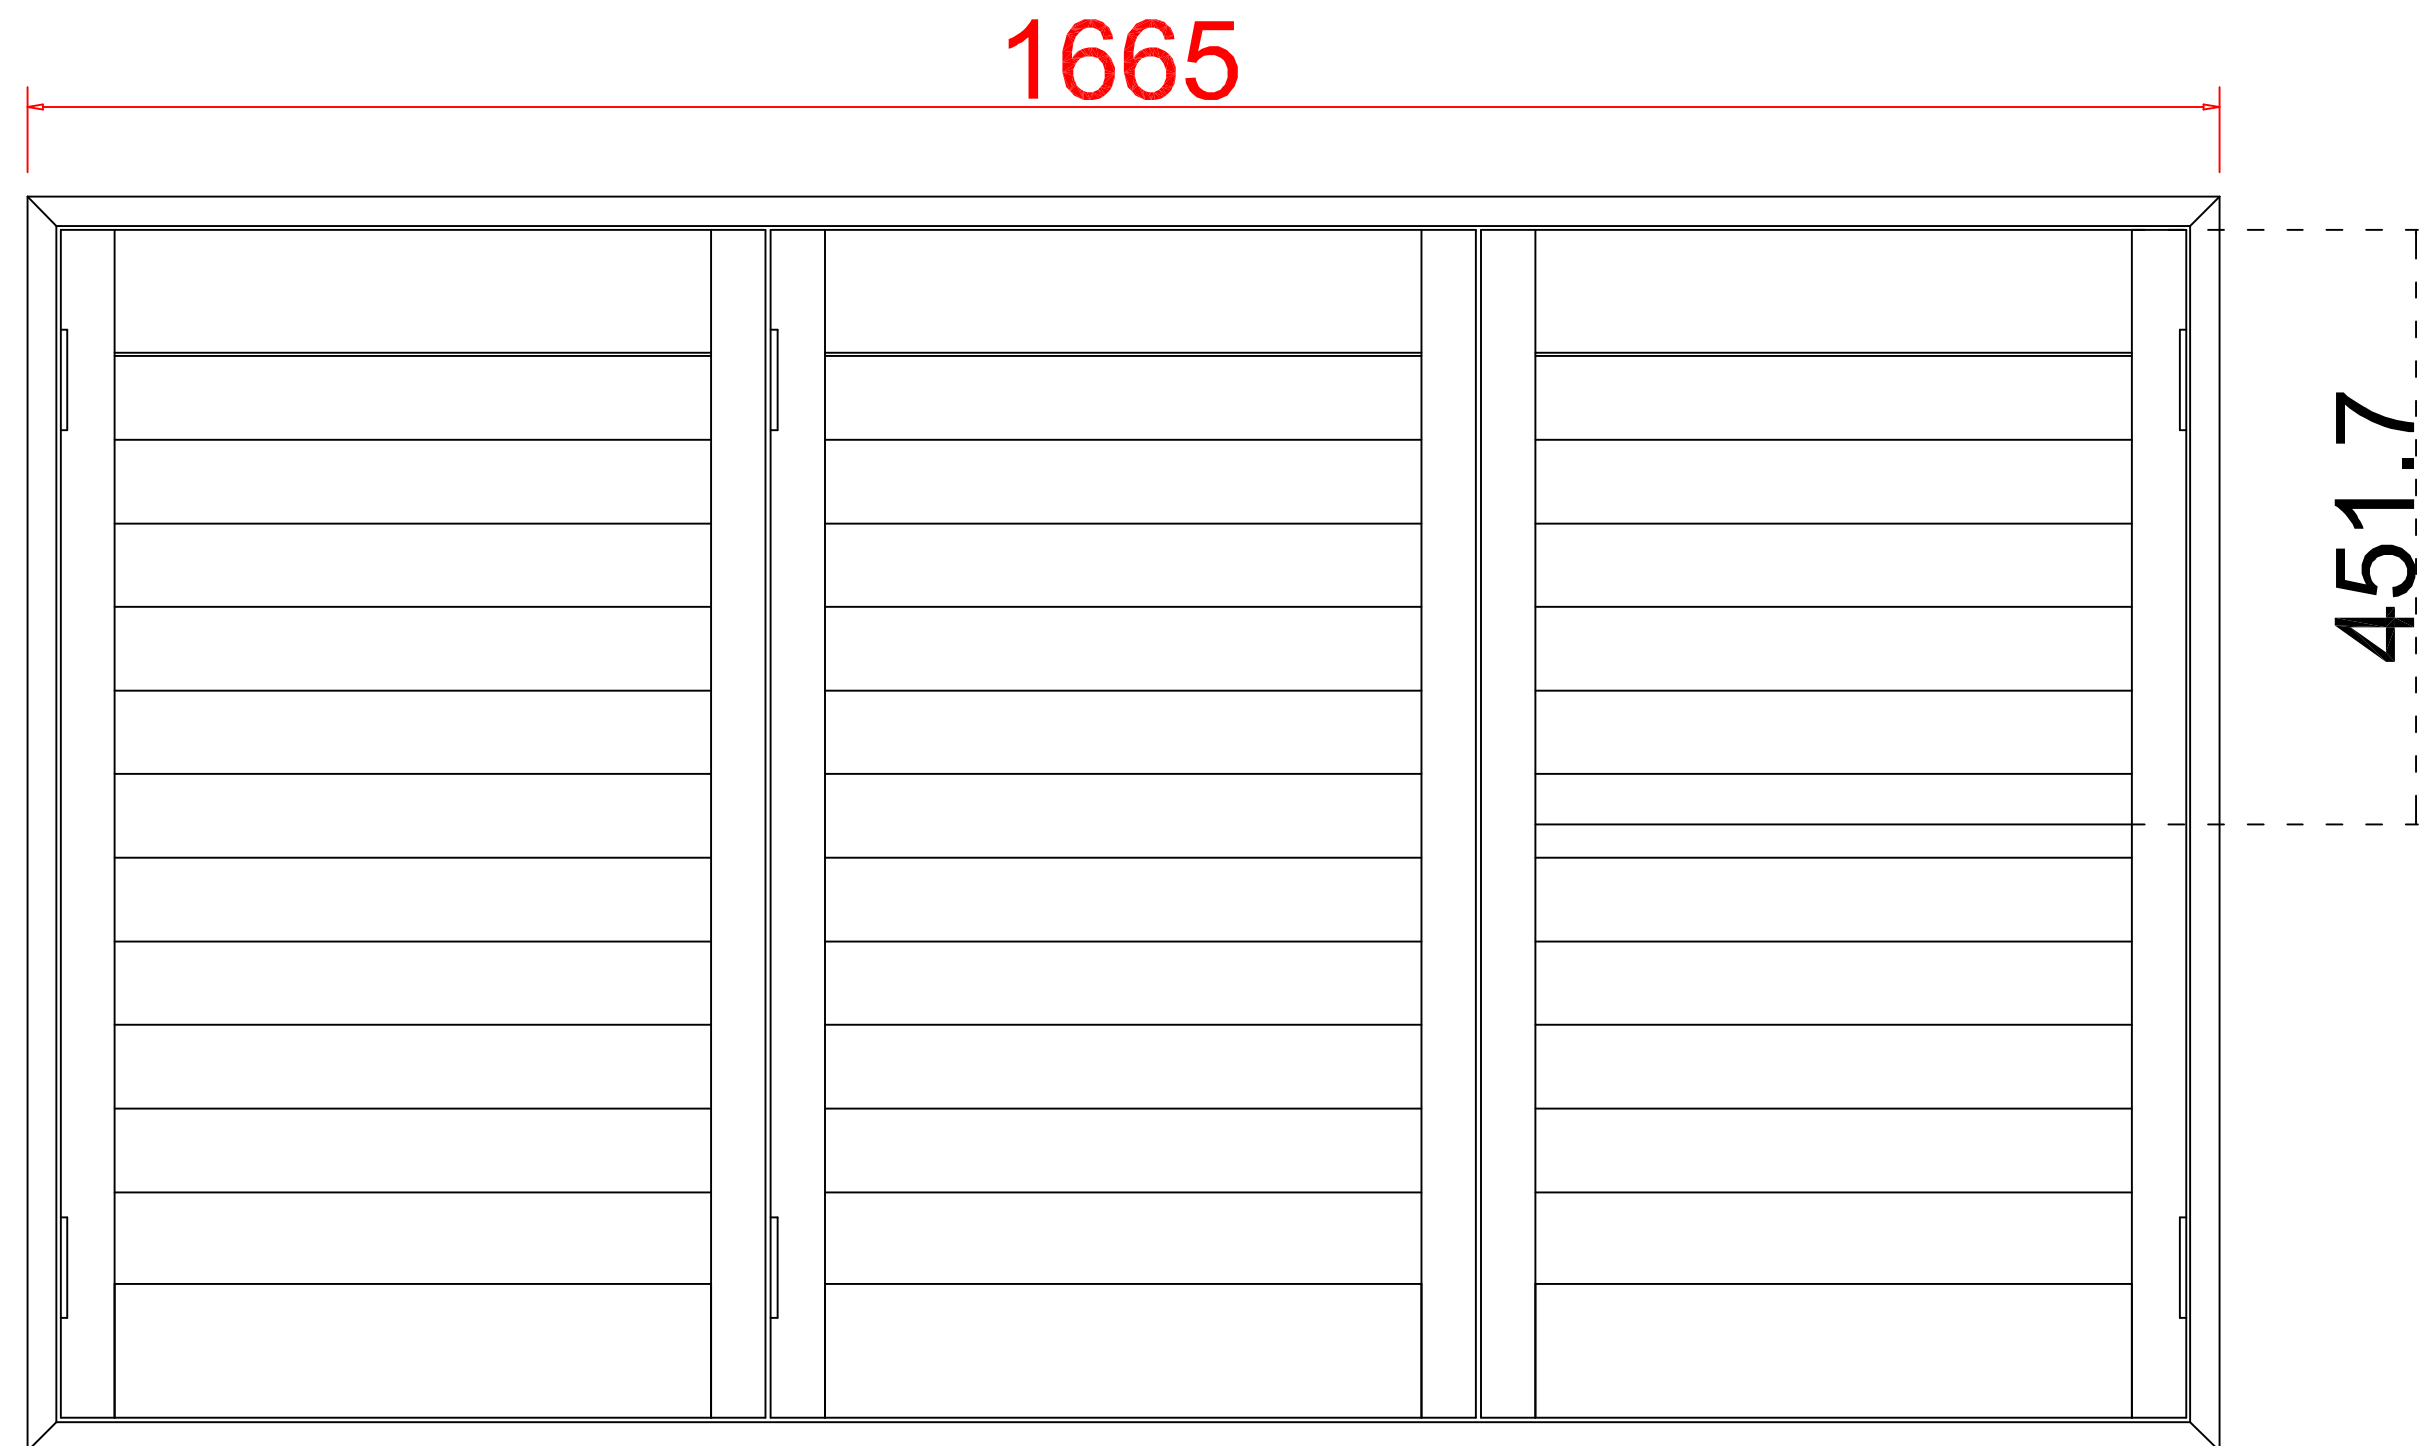

Louvre Quantity (叶片数量): 33

Louvre Size (叶片尺寸): 449.3mm

Rail Size (上下板尺寸): 501.3mm

Order No (订单号): NA38824

Item (序号): 2

Room (房间号): Parker Front

Louvre Size (叶片类型): 76.2mm

L L R