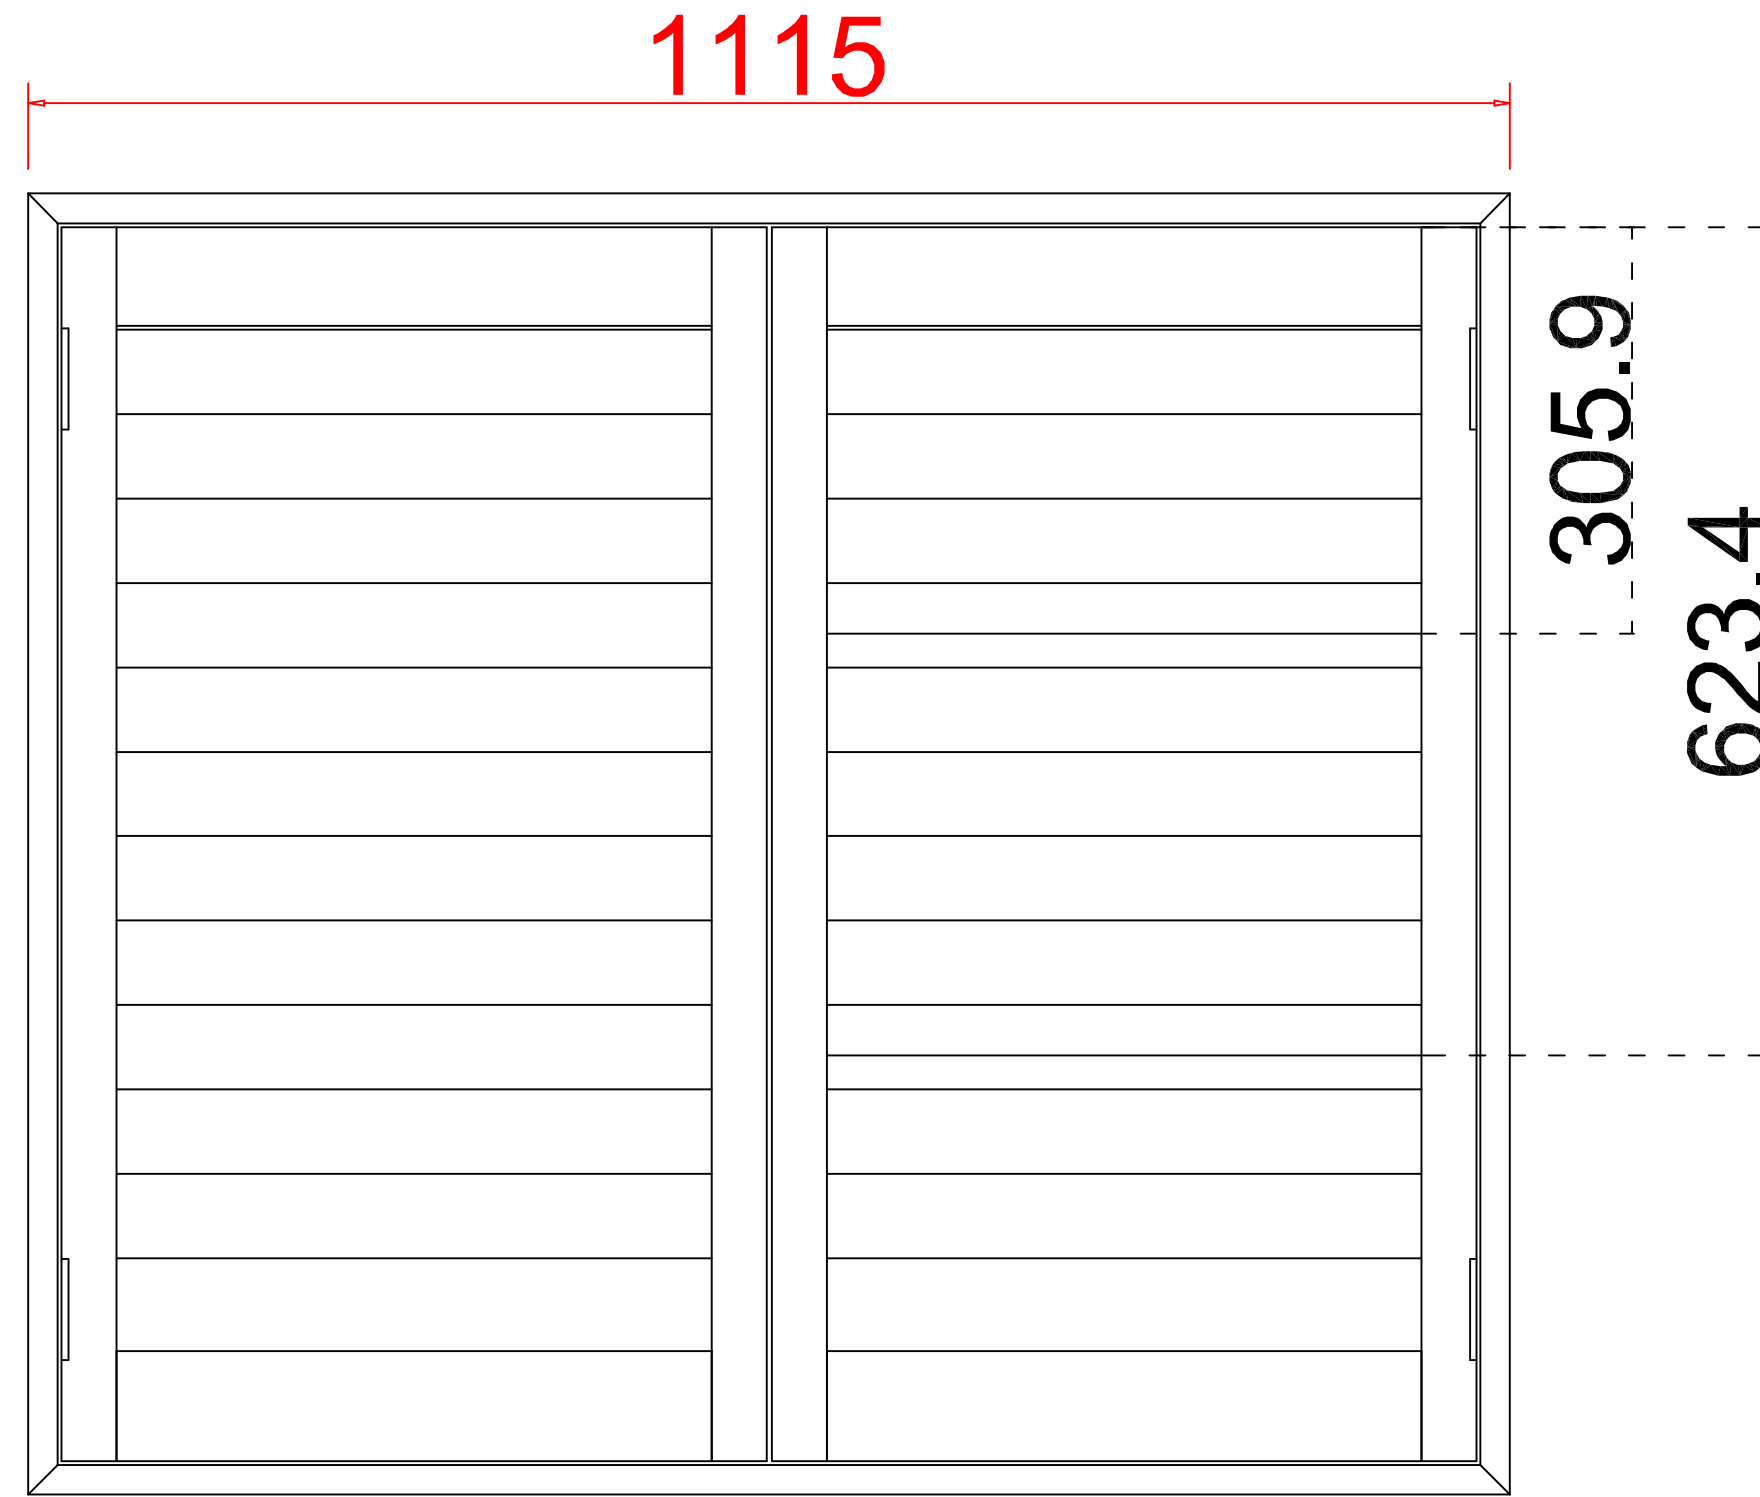

L

R

24

NOTES:

Shutter Color: Sand Dune stone 007

Hinges Color: Black 黑色

Qty (数量): 1

Material (材质): Paulownia+ (新材料)

Configuration (窗扇结构): L-DR, IN, 4side, 41.3mm Plain Astrigal, Deep Plain L Frame 60mm

Tilt rod type (拉杆类型): Easy tilt System

Louvre Quantity (叶片数量): 24

Louvre Size (叶片尺寸): 445.7mm

Rail Size (上下板尺寸): 497.7mm

Order No (订单号): NA38824

Item (序号): 4

Room (房间号): Guest Side

Louvre Size (叶片类型): 76.2mm