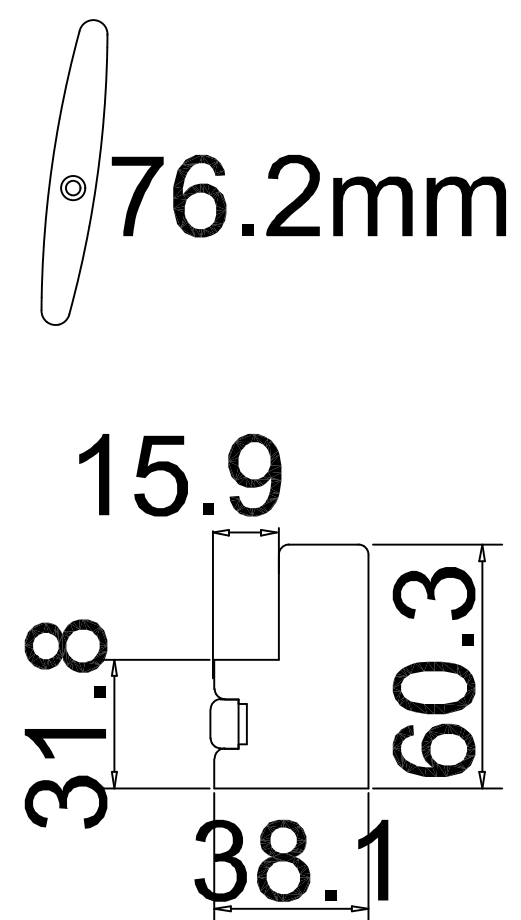

Deep Plain L Frame 60mm

NOTES:

Shutter Color: Sand Dune stone 007

Hinges Color: Black 黑色

Qty(数量): 1

Material(材质): Paulownia+(新材料)

Configuration(窗扇结构): L-DR, IN, 4side, 41.3mm Plain Astrigal, Deep Plain L Frame 60mm

Tilt rod type(拉杆类型): Easy tilt System

Louvre Quantity(叶片数量): 34

Louvre Size(叶片尺寸): 439.7mm

Rail Size(上下板尺寸): 491.7mm

Order No(订单号): NA38824

Item(序号): 6

Room(房间号): Study Side

Louvre Size(叶片类型): 76.2mm