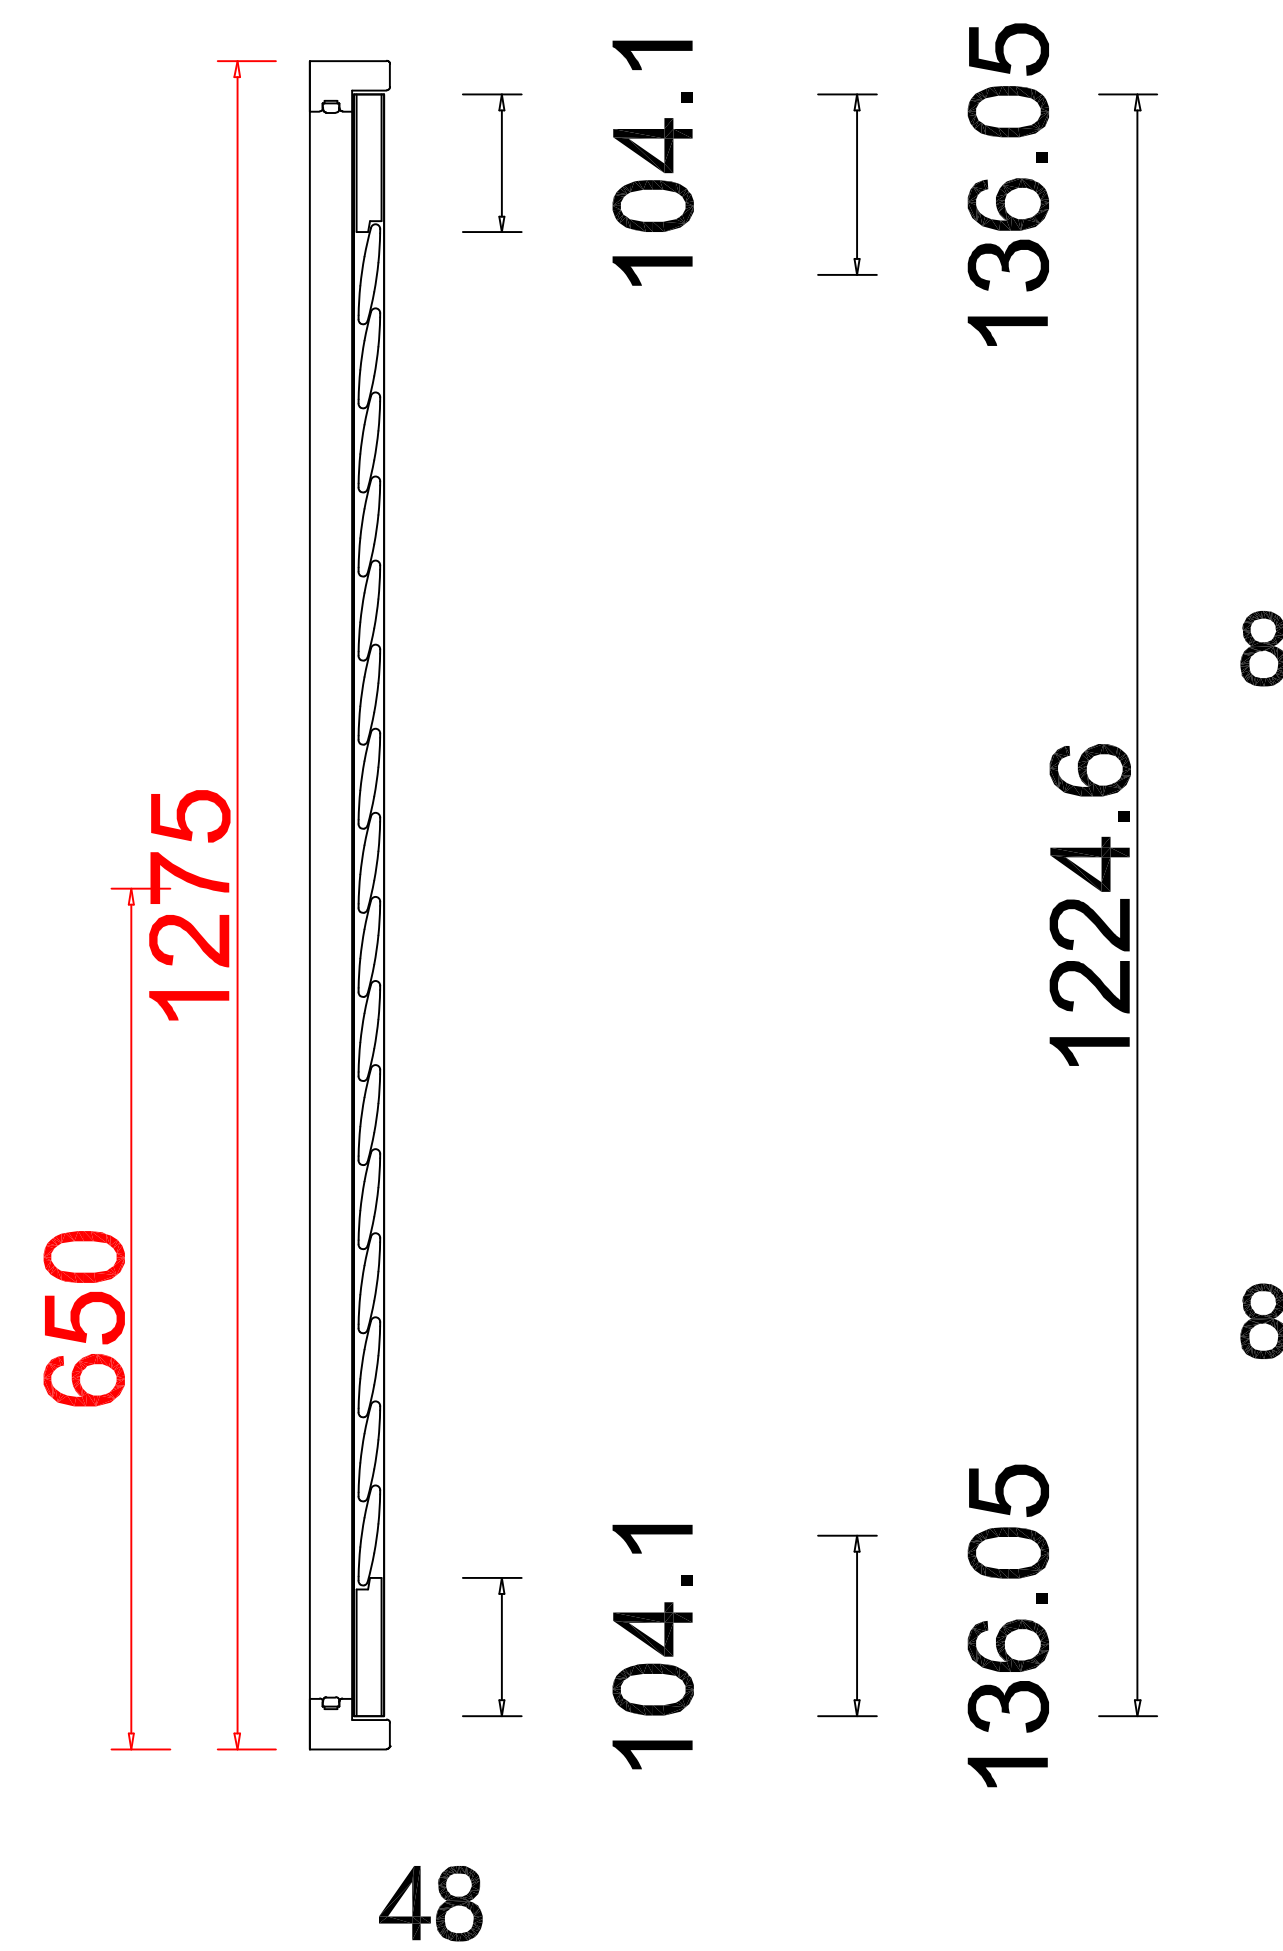

Rail Size(上下板尺寸): 497.7mm

Order No(订单号): NA38824

Item(序号): 1

Room(房间号): Parker Side

Louvre Size(叶片类型): 76.2mm

L L R

Deep Plain L Frame 60mm

**NOTES:**

Tilt rod type(拉杆类型): Easy tilt System

Louvre Quantity(叶片数量): 34

Louvre Size(叶片尺寸): 439.7mm

Rail Size(上下板尺寸): 491.7mm

Order No(订单号): NA38824

Item(序号): 6

Room(房间号): Study Side

Louvre Size(叶片类型): 76.2mm

Tilt rod type(拉杆类型): Easy tilt System

Louvre Quantity(叶片数量): 48

Louvre Size(叶片尺寸): 446.6mm

Rail Size(上下板尺寸): 498.6mm

Order No(订单号): NA38824

Item(序号): 7

Room(房间号): Study Front

Louvre Size(叶片类型): 76.2mm

Tilt rod type (拉杆类型): Easy tilt System

Louvre Quantity (叶片数量): 48

Louvre Size (叶片尺寸): 444.9mm

Rail Size (上下板尺寸): 496.9mm

Order No (订单号): NA38824

Item (序号): 8

Room (房间号): Lounge Left

Louvre Size (叶片类型): 76.2mm