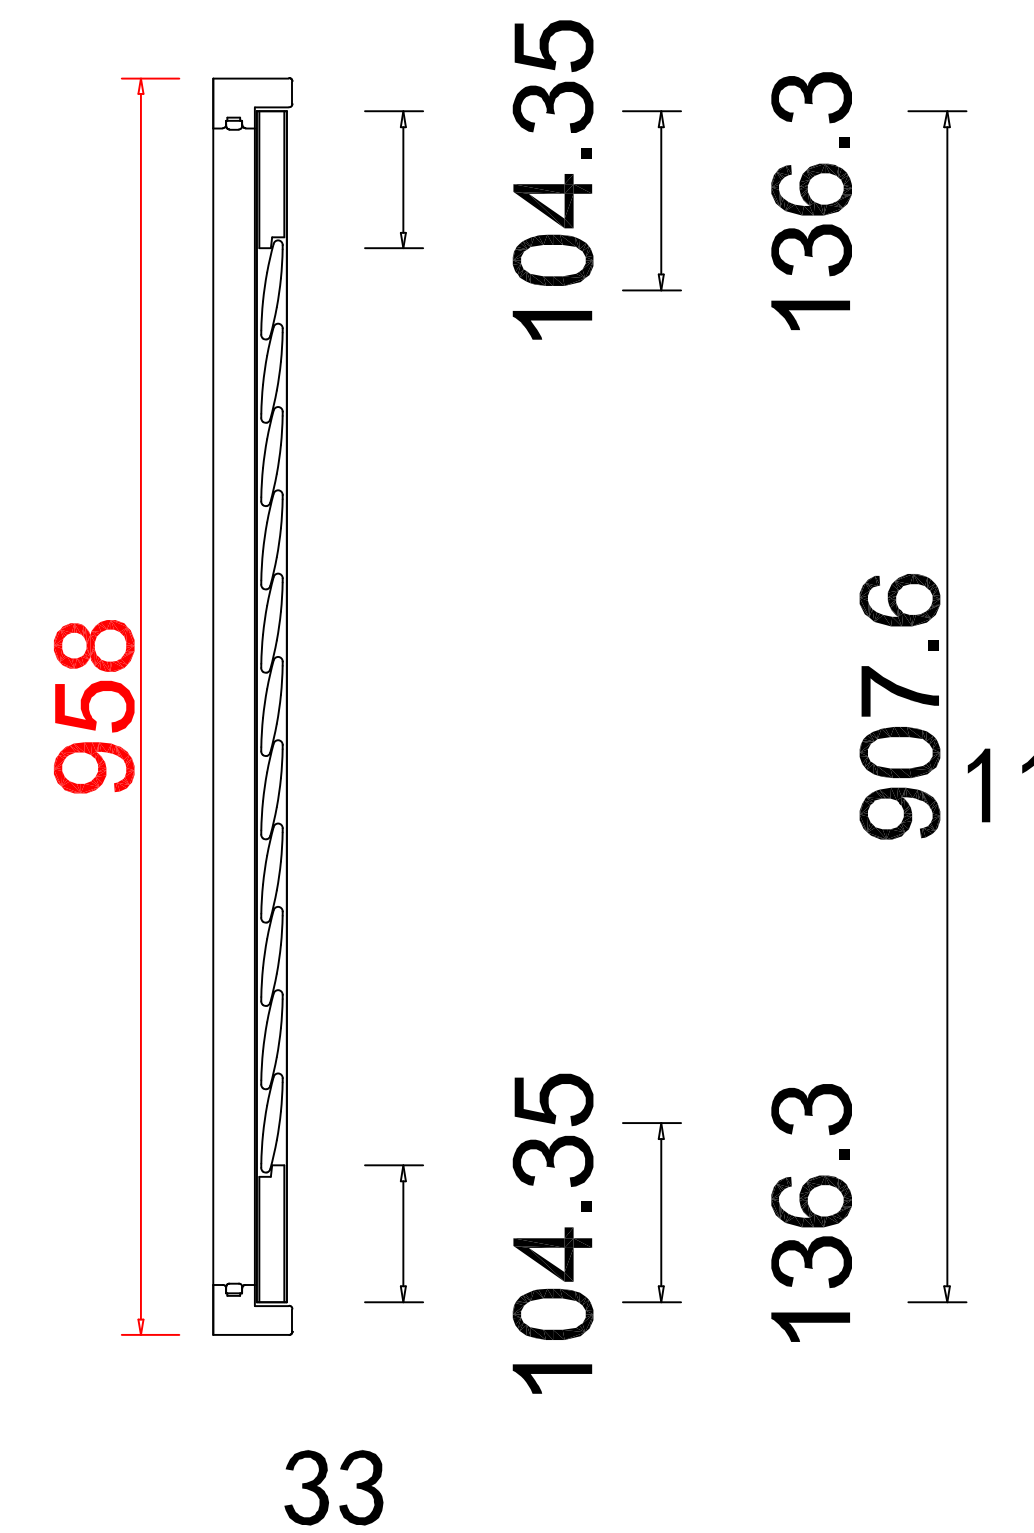

Material(材质): Paulownia+(新材料)

Configuration(窗扇结构): L-DR, IN, 4side, 41.3mm Plain Astrigal, Deep Plain L Frame 60mm

Tilt rod type(拉杆类型): Easy tilt System

Louvre Quantity(叶片数量): 24

Louvre Size(叶片尺寸): 445.7mm

Rail Size(上下板尺寸): 497.7mm

Order No(订单号): NA38824

Item(序号): 1

Room(房间号): Parker Side

Louvre Size(叶片类型): 76.2mm

L L R

Deep Plain L Frame 60mm

**NOTES:**

Louvre Quantity (叶片数量): 33

Louvre Size (叶片尺寸): 449.3mm

Rail Size (上下板尺寸): 501.3mm

Order No (订单号): NA38824

Item (序号): 2

Room (房间号): Parker Front

Louvre Size (叶片类型): 76.2mm

L L R

Rail Size (上下板尺寸): 497.7mm

Order No (订单号): NA38824

Item (序号): 4

Room (房间号): Guest Side

Louvre Size (叶片类型): 76.2mm

Deep Plain L Frame 60mm

L

R