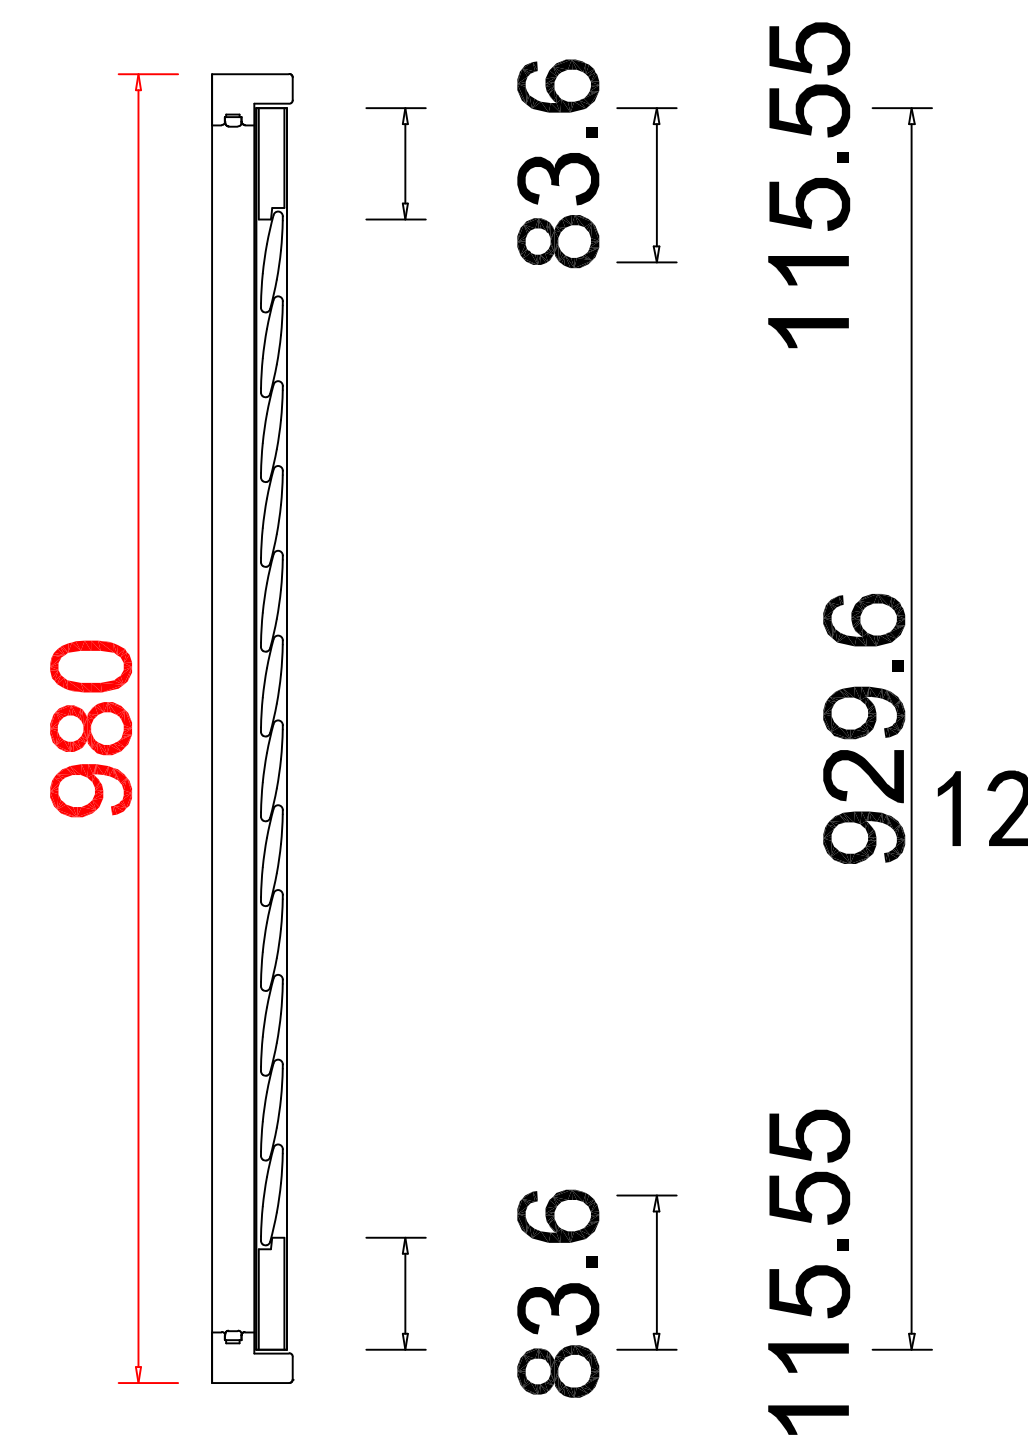

Rail Size(上下板尺寸): 497.7mm

Order No(订单号): NA38824

Item(序号): 1

Room(房间号): Parker Side

Louvre Size(叶片类型): 76.2mm

L L R

Deep Plain L Frame 60mm

**NOTES:**

Material (材质): Paulownia+ (新材料)

Configuration (窗扇结构): L-DR, IN, 4side, 41.3mm Plain Astrigal, Deep Plain L Frame 60mm

Tilt rod type (拉杆类型): Easy tilt System

Louvre Quantity (叶片数量): 24

Louvre Size (叶片尺寸): 445.7mm

Rail Size (上下板尺寸): 497.7mm

Order No (订单号): NA38824

Item (序号): 4

Room (房间号): Guest Side

Louvre Size (叶片类型): 76.2mm

Deep Plain L Frame 60mm

L

R

Louvre Quantity (叶片数量): 24

Louvre Size (叶片尺寸): 445.7mm

Rail Size (上下板尺寸): 497.7mm

Order No (订单号): NA38824

Item (序号): 5

Room (房间号): Archie

Louvre Size (叶片类型): 76.2mm

Deep Plain L Frame 60mm