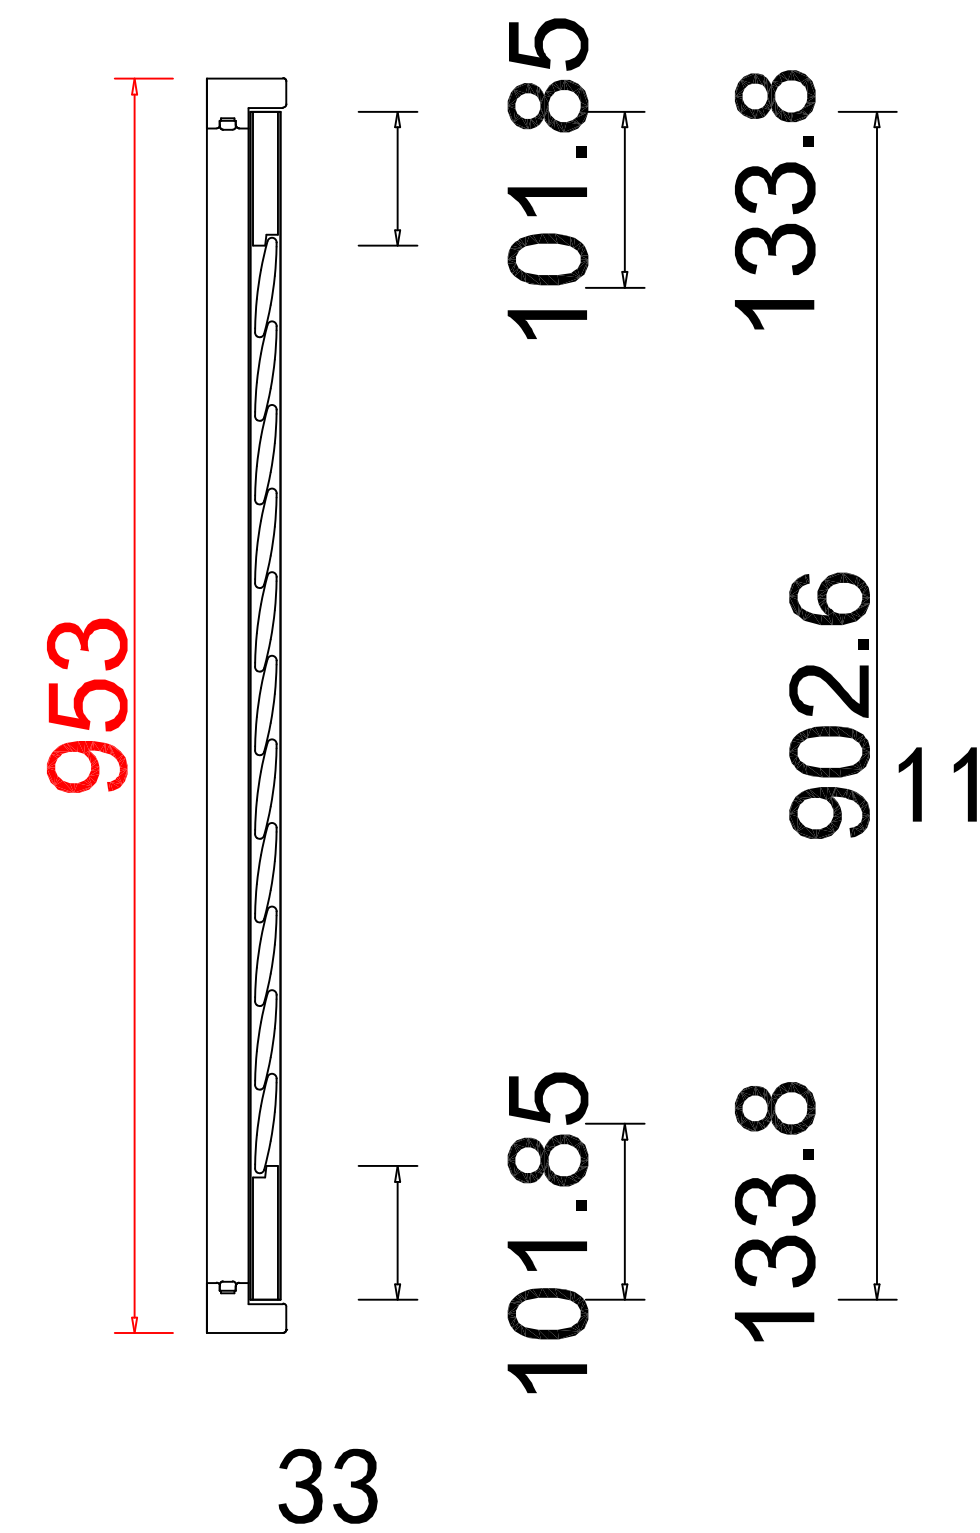

Material(材质): Paulownia+(新材料)

Configuration(窗扇结构): L-DR, IN, 4side, 41.3mm Plain Astrigal, Deep Plain L Frame 60mm

Tilt rod type(拉杆类型): Easy tilt System

Louvre Quantity(叶片数量): 24

Louvre Size(叶片尺寸): 445.7mm

Rail Size(上下板尺寸): 497.7mm

Order No(订单号): NA38824

Item(序号): 1

Room(房间号): Parker Side

Louvre Size(叶片类型): 76.2mm

L L R

Deep Plain L Frame 60mm

**NOTES:**

Louvre Quantity (叶片数量): 33

Louvre Size (叶片尺寸): 449.3mm

Rail Size (上下板尺寸): 501.3mm

Order No (订单号): NA38824

Item (序号): 2

Room (房间号): Parker Front

Louvre Size (叶片类型): 76.2mm

L L R

Louvre Quantity(叶片数量): 33

Louvre Size(叶片尺寸): 450.9mm

Rail Size(上下板尺寸): 502.9mm

Order No(订单号): NA38824

Item(序号): 3

Room(房间号): Guest Front

Louvre Size(叶片类型): 76.2mm

Deep Plain L Frame 60mm