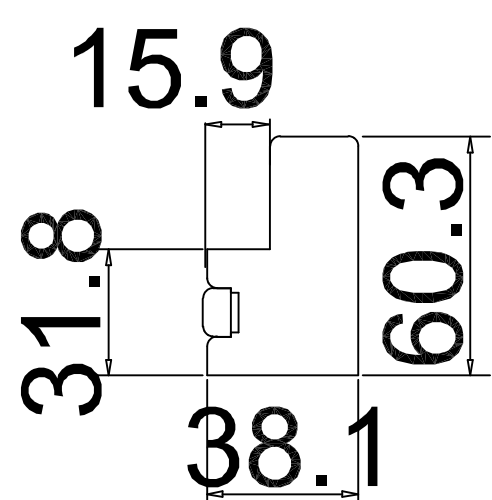

Rail Size(上下板尺寸): 497.7mm

Order No(订单号): NA38824

Item(序号): 1

Room(房间号): Parker Side

Louvre Size(叶片类型): 76.2mm

L L R

Deep Plain L Frame 60mm

**NOTES:**

Tilt rod type(拉杆类型): Easy tilt System

Louvre Quantity(叶片数量): 48

Louvre Size(叶片尺寸): 446.6mm

Rail Size(上下板尺寸): 498.6mm

Order No(订单号): NA38824

Item(序号): 7

Room(房间号): Study Front

Louvre Size(叶片类型): 76.2mm

Tilt rod type (拉杆类型): Easy tilt System

Louvre Quantity (叶片数量): 48

Louvre Size (叶片尺寸): 444.9mm

Rail Size (上下板尺寸): 496.9mm

Order No (订单号): NA38824

Item (序号): 8

Room (房间号): Lounge Left

Louvre Size (叶片类型): 76.2mm

Tilt rod type (拉杆类型): Easy tilt System

Louvre Quantity (叶片数量): 48

Louvre Size (叶片尺寸): 445.3mm

Rail Size (上下板尺寸): 497.3mm

Order No (订单号): NA38824

Item (序号): 9

Room (房间号): Lounge Right

Louvre Size (叶片类型): 76.2mm