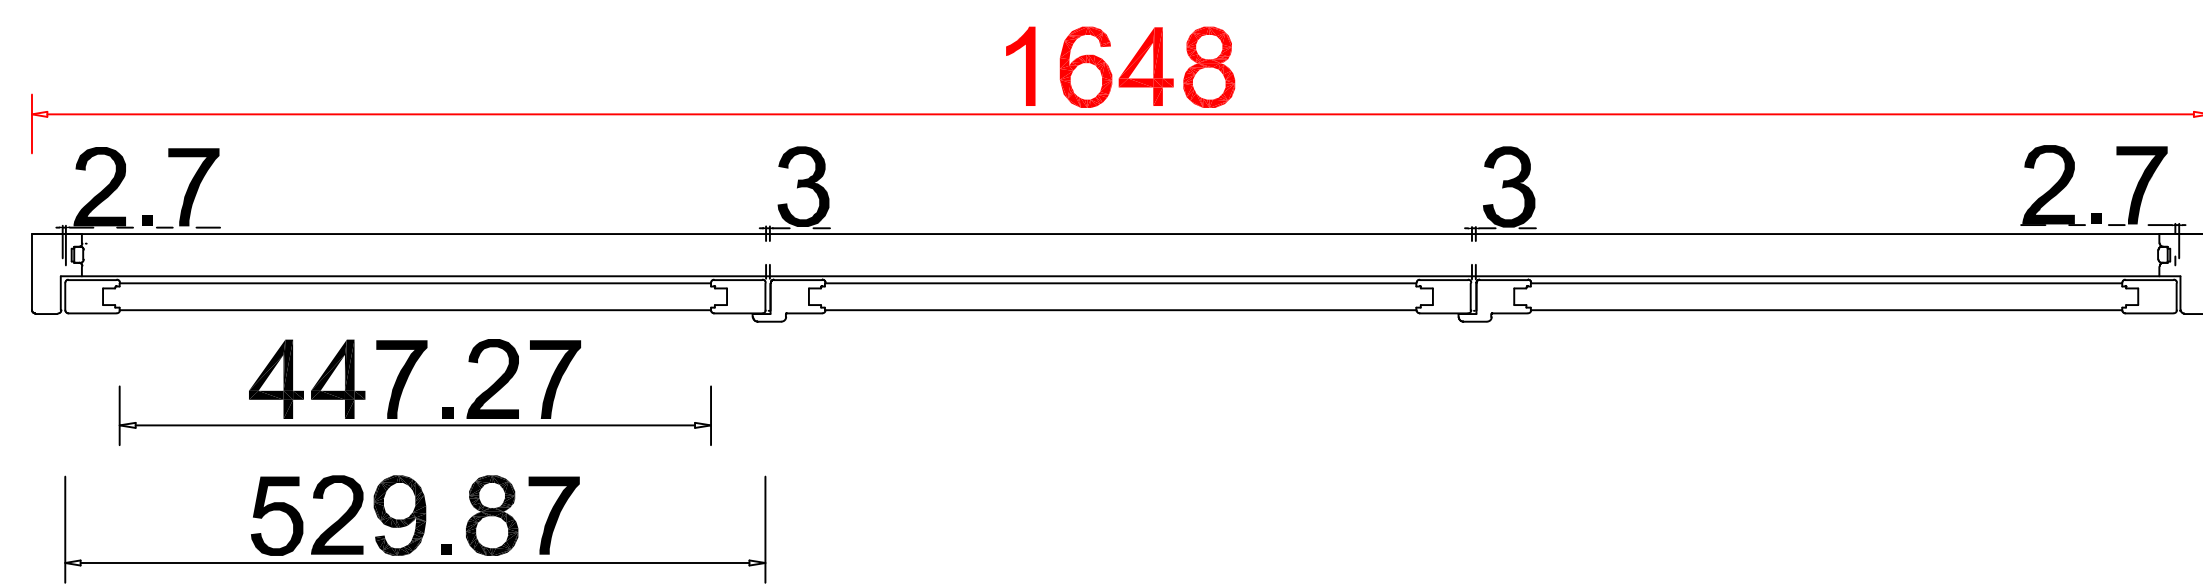

Tilt rod type (拉杆类型): Easy tilt System

Louvre Quantity (叶片数量): 48

Louvre Size (叶片尺寸): 444.9mm

Rail Size (上下板尺寸): 496.9mm

Order No (订单号): NA38824

Item (序号): 8

Room (房间号): Lounge Left

Louvre Size (叶片类型): 76.2mm

Tilt rod type (拉杆类型): Easy tilt System

Louvre Quantity (叶片数量): 48

Louvre Size (叶片尺寸): 445.3mm

Rail Size (上下板尺寸): 497.3mm

Order No (订单号): NA38824

Item (序号): 9

Room (房间号): Lounge Right

Louvre Size (叶片类型): 76.2mm