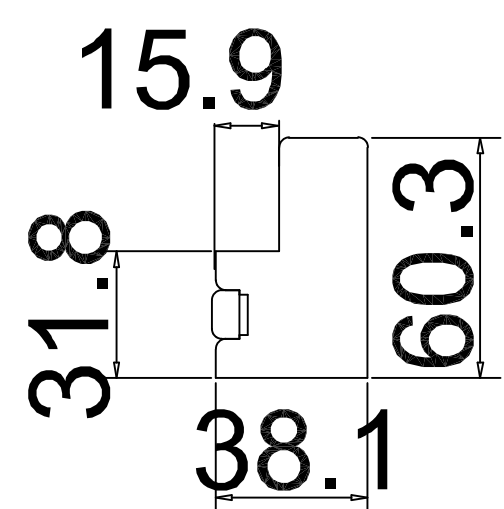

Louvre Quantity (叶片数量): 24

Louvre Size (叶片尺寸): 445.7mm

Rail Size (上下板尺寸): 497.7mm

Order No (订单号): NA38824

Item (序号): 5

Room (房间号): Archie

Louvre Size (叶片类型): 76.2mm

Deep Plain L Frame 60mm

Tilt rod type(拉杆类型): Easy tilt System

Louvre Quantity(叶片数量): 34

Louvre Size(叶片尺寸): 439.7mm

Rail Size(上下板尺寸): 491.7mm

Order No(订单号): NA38824

Item(序号): 6

Room(房间号): Study Side

Louvre Size(叶片类型): 76.2mm

Tilt rod type(拉杆类型): Easy tilt System

Louvre Quantity(叶片数量): 48

Louvre Size(叶片尺寸): 446.6mm

Rail Size(上下板尺寸): 498.6mm

Order No(订单号): NA38824

Item(序号): 7

Room(房间号): Study Front

Louvre Size(叶片类型): 76.2mm

Tilt rod type (拉杆类型): Easy tilt System

Louvre Quantity (叶片数量): 48

Louvre Size (叶片尺寸): 445.3mm

Rail Size (上下板尺寸): 497.3mm

Order No (订单号): NA38824

Item (序号): 9

Room (房间号): Lounge Right

Louvre Size (叶片类型): 76.2mm