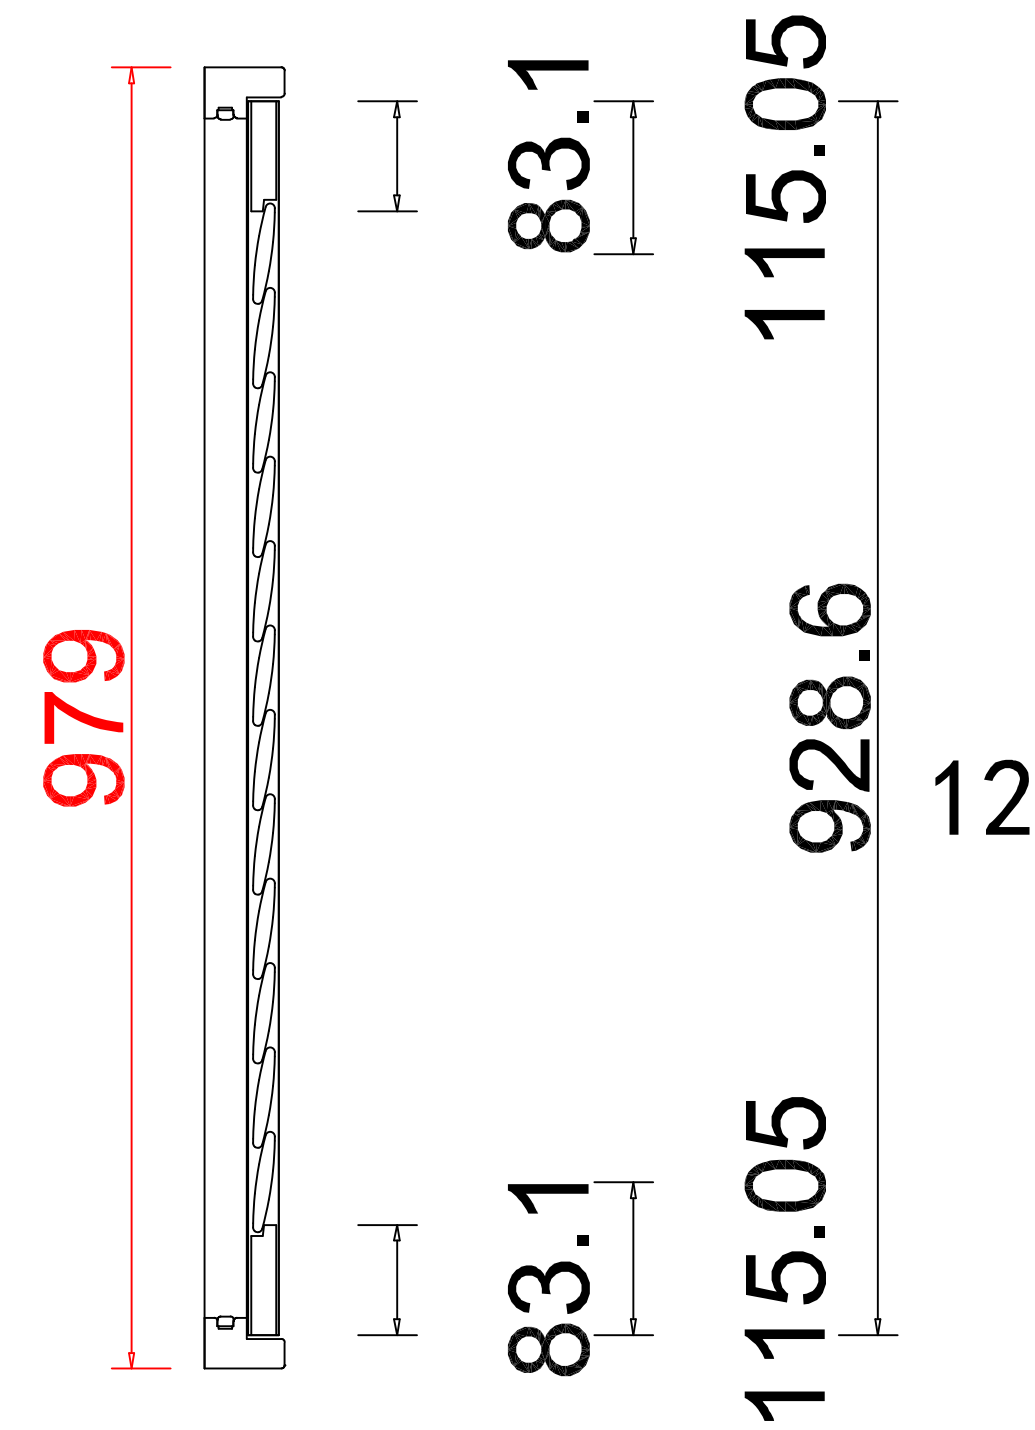

L

R

24

NOTES:

Shutter Color: Sand Dune stone 007

Hinges Color: Black 黑色

Qty (数量): 1

Material (材质): Paulownia+ (新材料)

Configuration (窗扇结构): L-DR, IN, 4side, 41.3mm Plain Astrigal, Deep Plain L Frame 60mm

Tilt rod type (拉杆类型): Easy tilt System

Louvre Quantity (叶片数量): 24

Louvre Size (叶片尺寸): 445.7mm

Rail Size (上下板尺寸): 497.7mm

Order No (订单号): NA38824

Item (序号): 4

Room (房间号): Guest Side

Louvre Size (叶片类型): 76.2mm