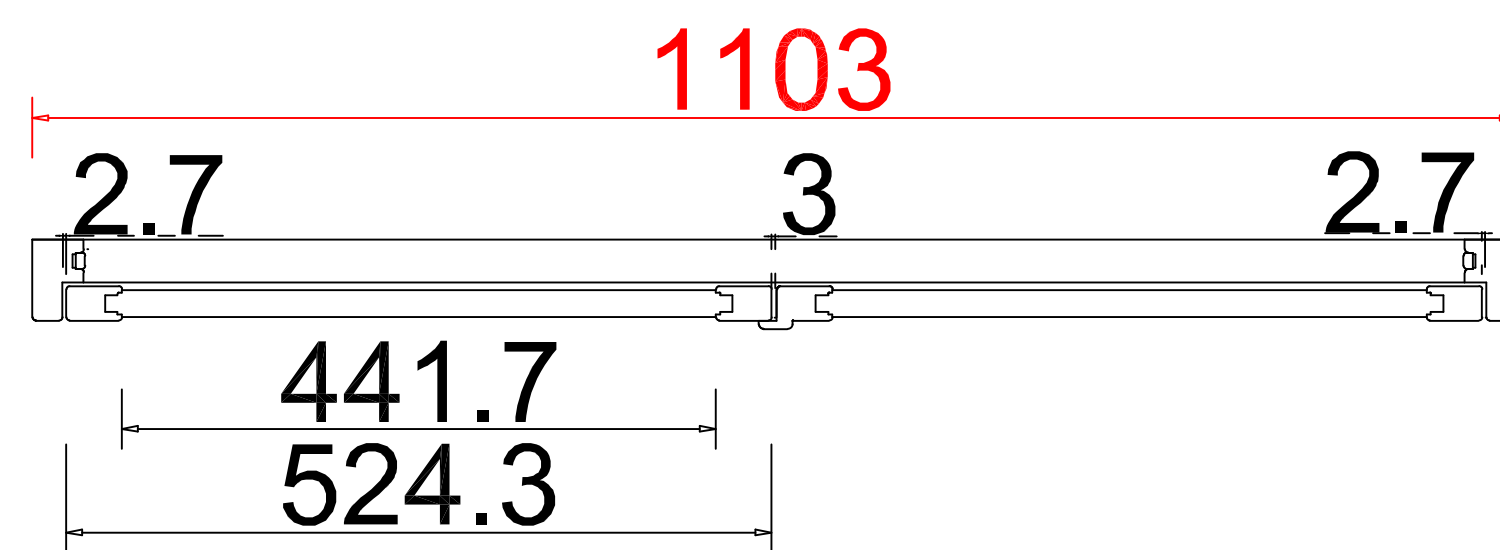

Deep Plain L Frame 60mm

NOTES:

Shutter Color: Sand Dune stone 007

Hinges Color: Black 黑色

Qty(数量): 1

Material(材质): Paulownia+(新材料)

Configuration(窗扇结构): L-DR, IN, 4side, 41.3mm Plain Astrigal, Deep Plain L Frame 60mm

Tilt rod type(拉杆类型): Easy tilt System

Louvre Quantity(叶片数量): 34

Louvre Size(叶片尺寸): 439.7mm

Rail Size(上下板尺寸): 491.7mm

Order No(订单号): NA38824

Item(序号): 6

Room(房间号): Study Side

Louvre Size(叶片类型): 76.2mm