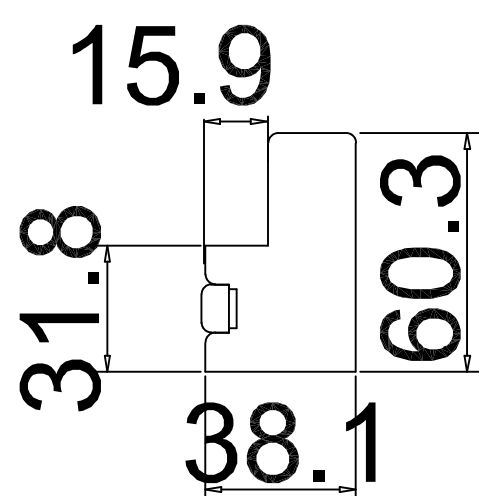

Rail Size(上下板尺寸): 497.7mm

Order No(订单号): NA38824

Item(序号): 1

Room(房间号): Parker Side

Louvre Size(叶片类型): 76.2mm

L L R

Deep Plain L Frame 60mm

**NOTES:**

Louvre Quantity(叶片数量): 33

Louvre Size(叶片尺寸): 450.9mm

Rail Size(上下板尺寸): 502.9mm

Order No(订单号): NA38824

Item(序号): 3

Room(房间号): Guest Front

Louvre Size(叶片类型): 76.2mm

Deep Plain L Frame 60mm

Material (材质): Paulownia+ (新材料)

Configuration (窗扇结构): L-DR, IN, 4side, 41.3mm Plain Astrigal, Deep Plain L Frame 60mm

Tilt rod type (拉杆类型): Easy tilt System

Louvre Quantity (叶片数量): 24

Louvre Size (叶片尺寸): 445.7mm

Rail Size (上下板尺寸): 497.7mm

Order No (订单号): NA38824

Item (序号): 4

Room (房间号): Guest Side

Louvre Size (叶片类型): 76.2mm

Deep Plain L Frame 60mm

L

R