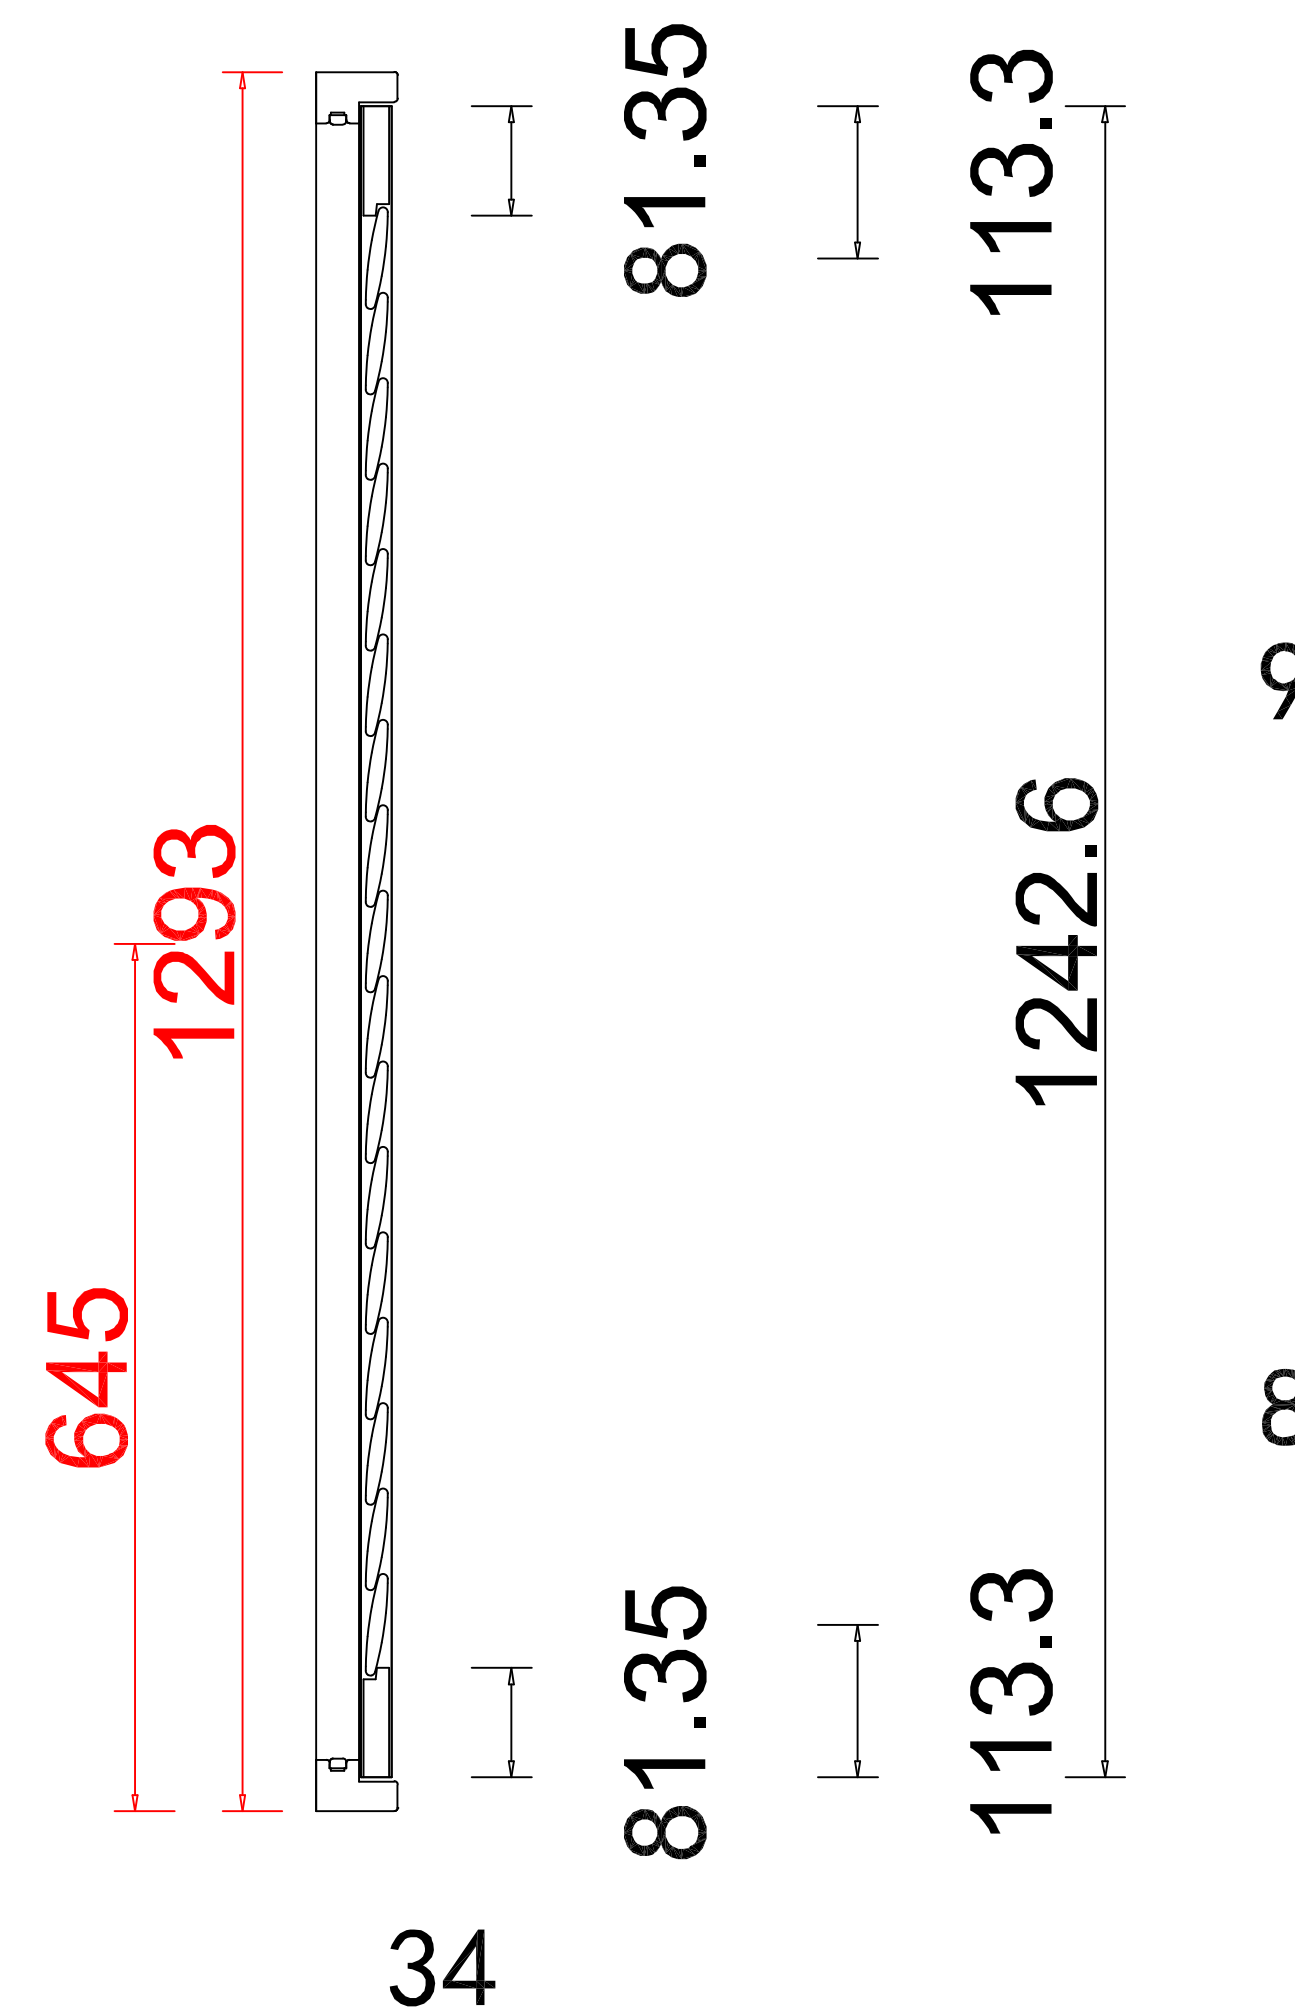

Deep Plain L Frame 60mm

NOTES:

Shutter Color: Sand Dune stone 007

Hinges Color: Black 黑色

Qty(数量): 1

Material(材质): Paulownia+(新材料)

Configuration(窗扇结构): L-DR, IN, 4side, 41.3mm Plain Astrigal, Deep Plain L Frame 60mm

Tilt rod type(拉杆类型): Easy tilt System

Louvre Quantity(叶片数量): 34

Louvre Size(叶片尺寸): 439.7mm

Rail Size(上下板尺寸): 491.7mm

Order No(订单号): NA38824

Item(序号): 6

Room(房间号): Study Side

Louvre Size(叶片类型): 76.2mm