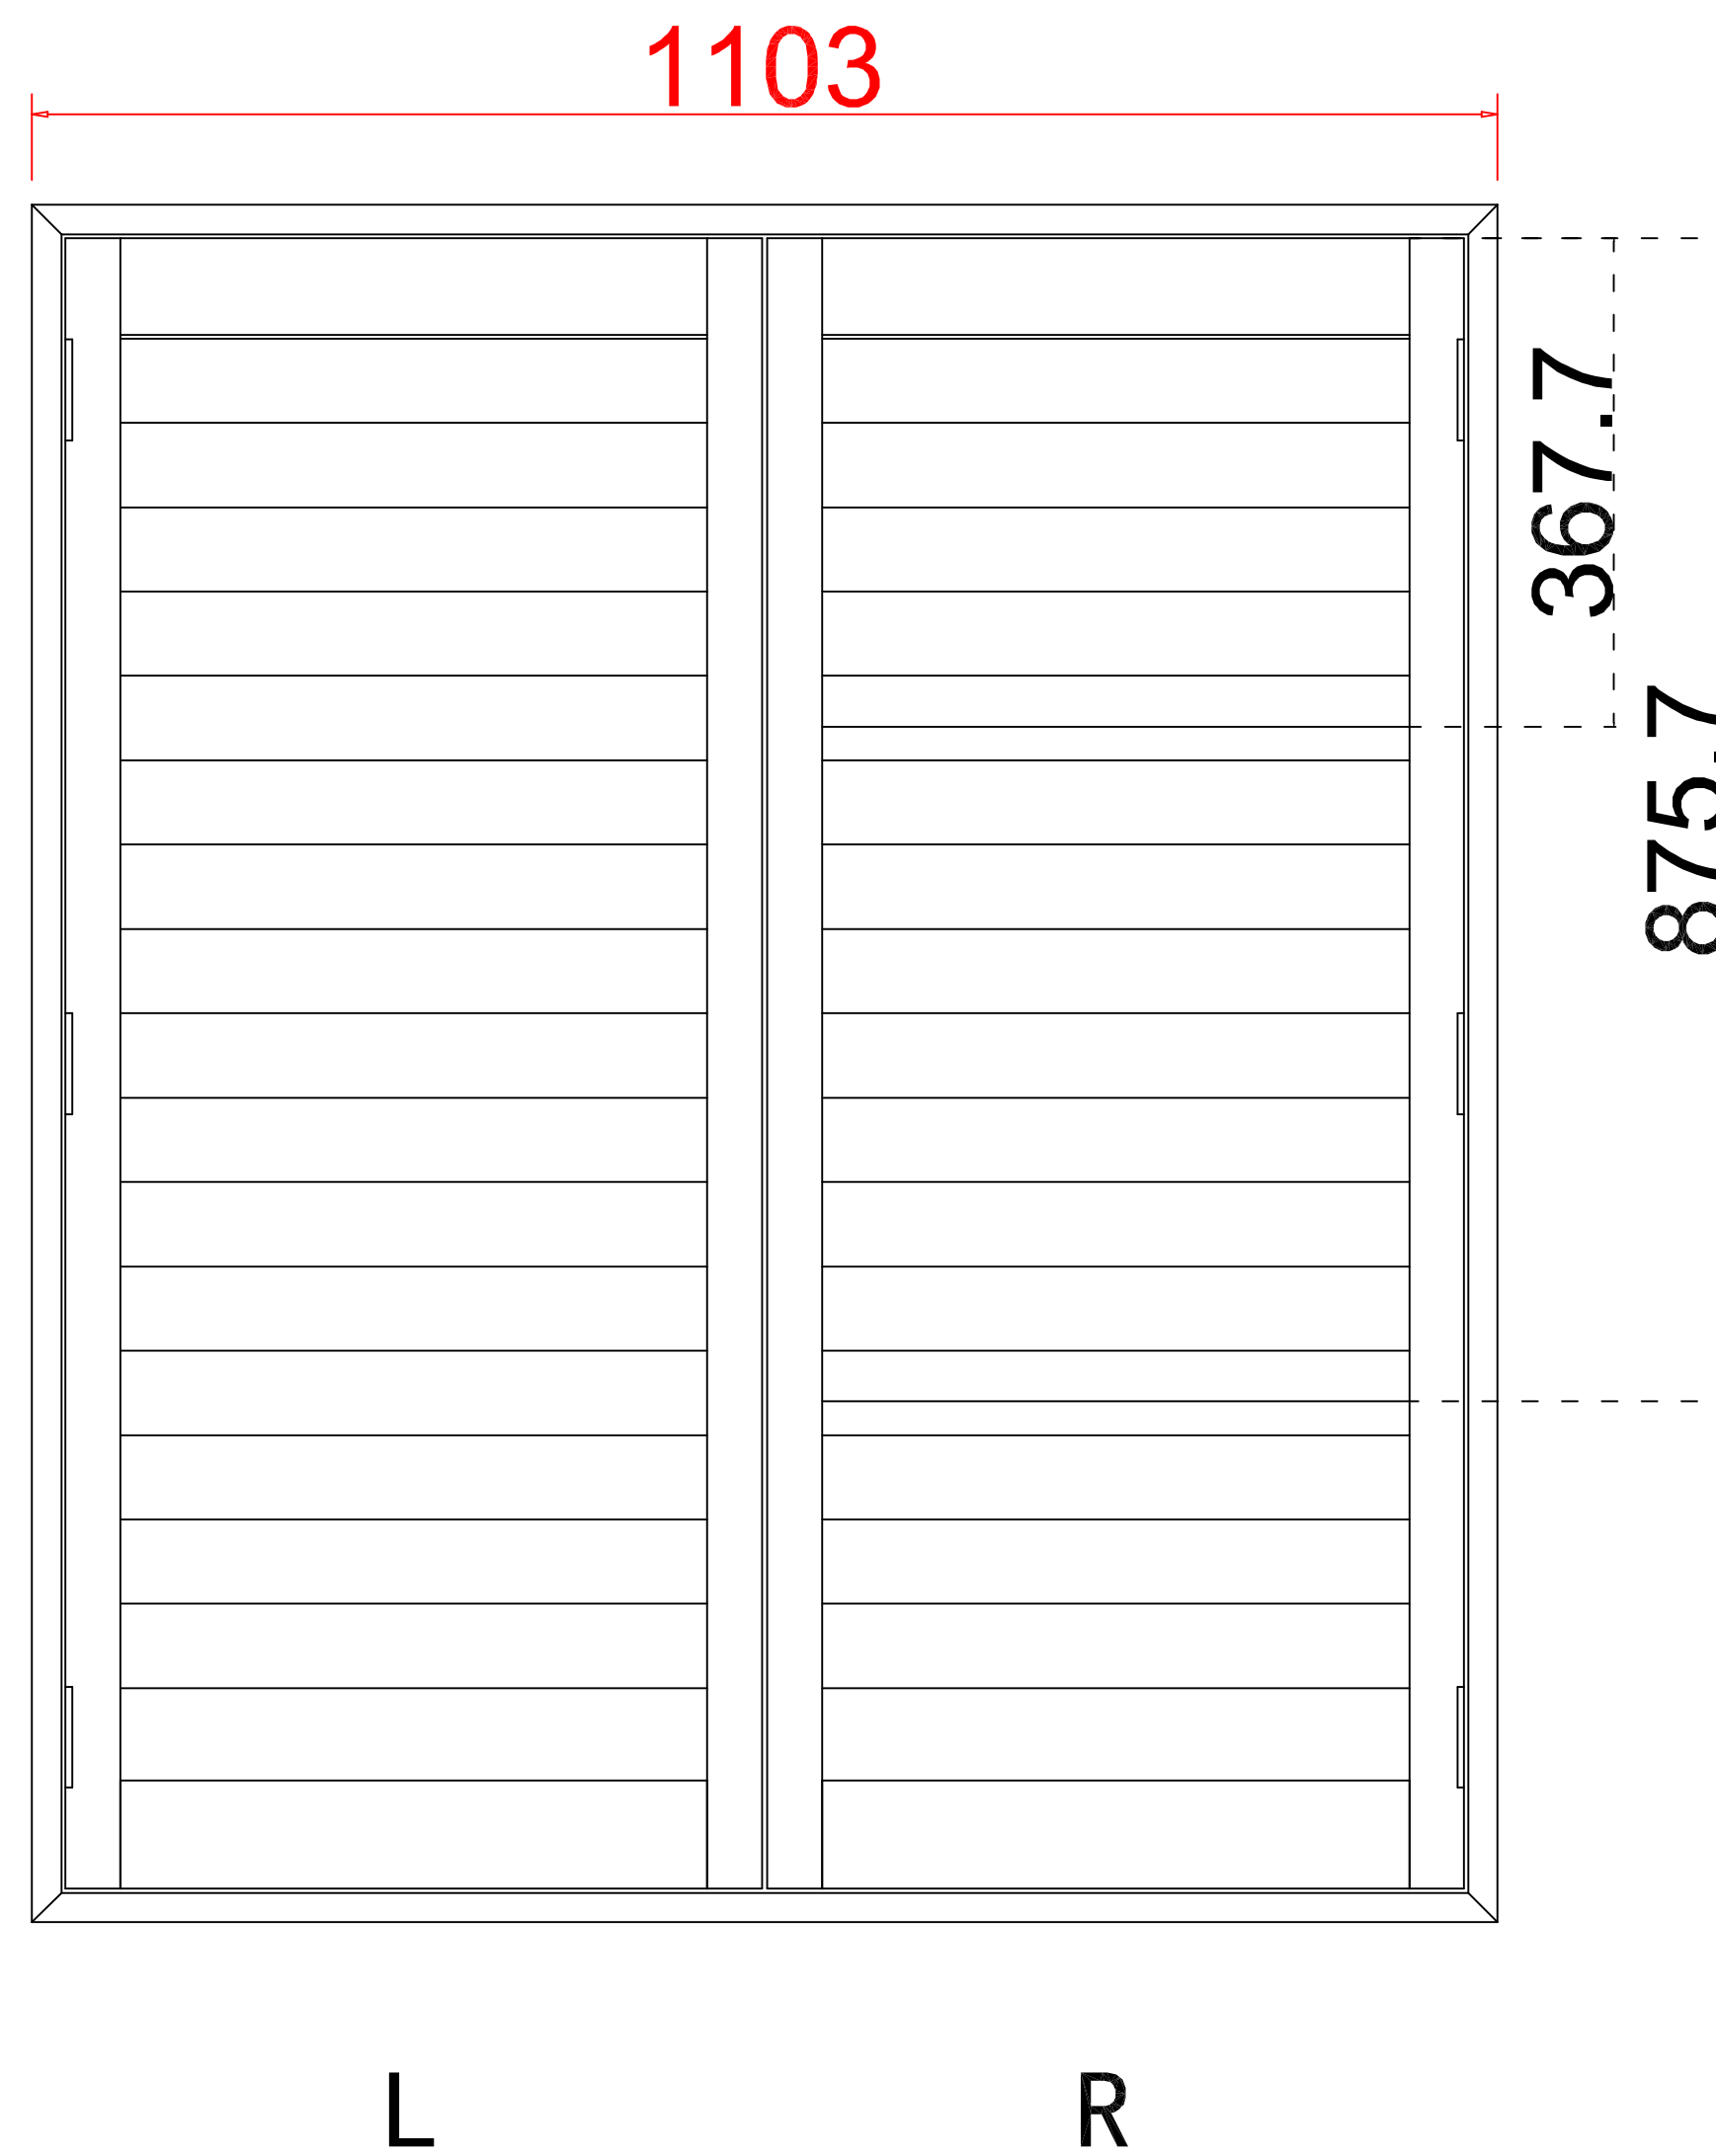

Deep Plain L Frame 60mm

NOTES:

Shutter Color: Sand Dune stone 007

Hinges Color: Black 黑色

Qty(数量): 1

Material(材质): Paulownia+(新材料)

Configuration(窗扇结构): L-DR, IN, 4side, 41.3mm Plain Astrigal, Deep Plain L Frame 60mm

Tilt rod type(拉杆类型): Easy tilt System

Louvre Quantity(叶片数量): 34

Louvre Size(叶片尺寸): 439.7mm

Rail Size(上下板尺寸): 491.7mm

Order No(订单号): NA38824

Item(序号): 6

Room(房间号): Study Side

Louvre Size(叶片类型): 76.2mm