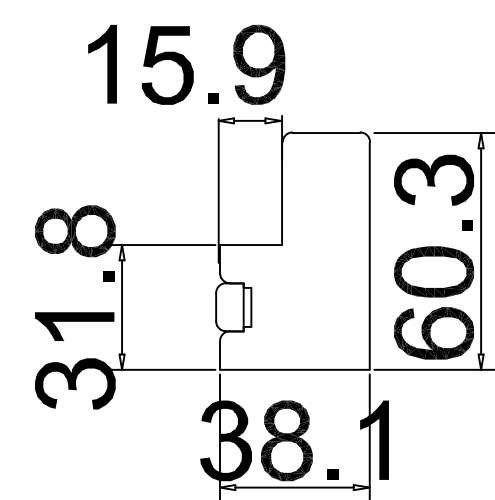

Material(材质): Paulownia+(新材料)

Configuration(窗扇结构): L-DR, IN, 4side, 41.3mm Plain Astrigal, Deep Plain L Frame 60mm

Tilt rod type(拉杆类型): Easy tilt System

Louvre Quantity(叶片数量): 24

Louvre Size(叶片尺寸): 445.7mm

Rail Size(上下板尺寸): 497.7mm

Order No(订单号): NA38824

Item(序号): 1

Room(房间号): Parker Side

Louvre Size(叶片类型): 76.2mm

L L R

Deep Plain L Frame 60mm

**NOTES:**

Louvre Quantity (叶片数量): 33

Louvre Size (叶片尺寸): 449.3mm

Rail Size (上下板尺寸): 501.3mm

Order No (订单号): NA38824

Item (序号): 2

Room (房间号): Parker Front

Louvre Size (叶片类型): 76.2mm

L L R

Louvre Quantity(叶片数量): 33

Louvre Size(叶片尺寸): 450.9mm

Rail Size(上下板尺寸): 502.9mm

Order No(订单号): NA38824

Item(序号): 3

Room(房间号): Guest Front

Louvre Size(叶片类型): 76.2mm

Deep Plain L Frame 60mm