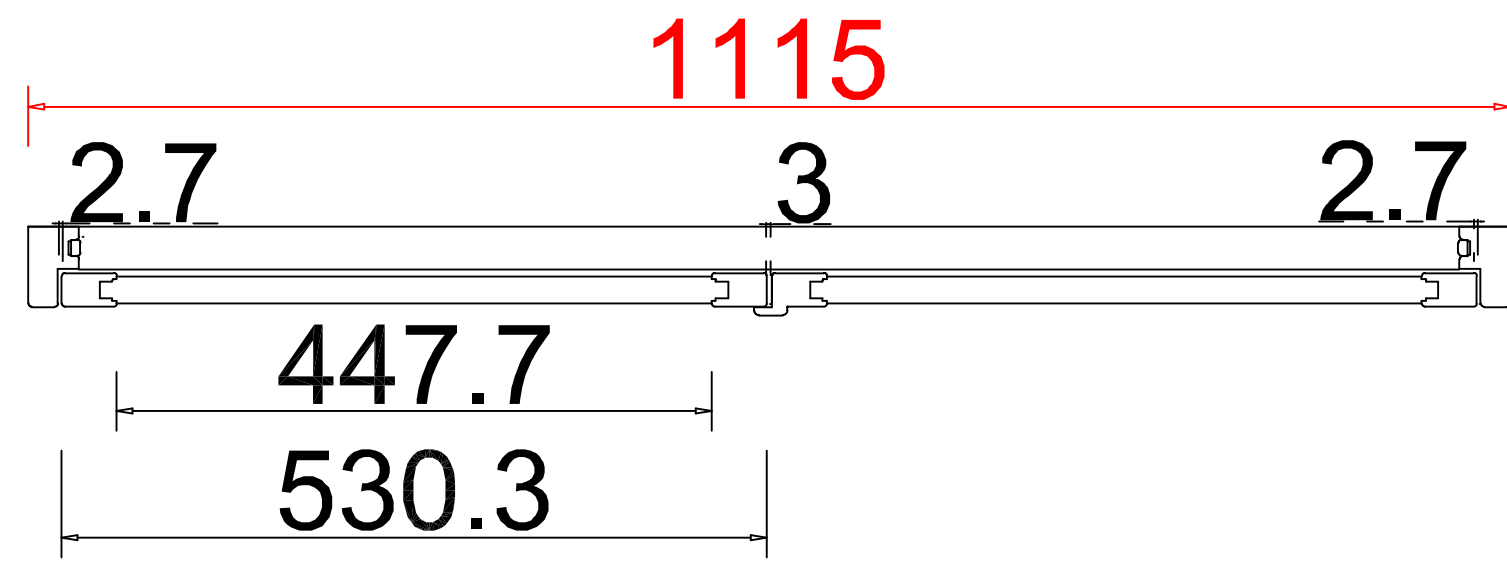

L

R

24

NOTES:

Shutter Color: Sand Dune stone 007

Hinges Color: Black 黑色

Qty (数量): 1

Material (材质): Paulownia+ (新材料)

Configuration (窗扇结构): L-DR, IN, 4side, 41.3mm Plain Astrigal, Deep Plain L Frame 60mm

Tilt rod type (拉杆类型): Easy tilt System

Louvre Quantity (叶片数量): 24

Louvre Size (叶片尺寸): 445.7mm

Rail Size (上下板尺寸): 497.7mm

Order No (订单号): NA38824

Item (序号): 4

Room (房间号): Guest Side

Louvre Size (叶片类型): 76.2mm