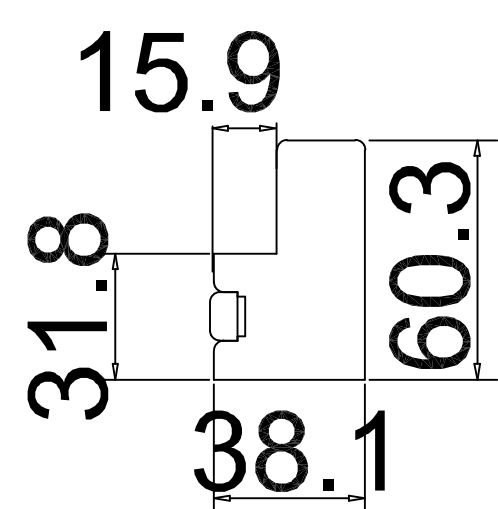

Tilt rod type(拉杆类型): Easy tilt System

Louvre Quantity(叶片数量): 34

Louvre Size(叶片尺寸): 439.7mm

Rail Size(上下板尺寸): 491.7mm

Order No(订单号): NA38824

Item(序号): 6

Room(房间号): Study Side

Louvre Size(叶片类型): 76.2mm

Tilt rod type(拉杆类型): Easy tilt System

Louvre Quantity(叶片数量): 48

Louvre Size(叶片尺寸): 446.6mm

Rail Size(上下板尺寸): 498.6mm

Order No(订单号): NA38824

Item(序号): 7

Room(房间号): Study Front

Louvre Size(叶片类型): 76.2mm

Tilt rod type (拉杆类型): Easy tilt System

Louvre Quantity (叶片数量): 48

Louvre Size (叶片尺寸): 444.9mm

Rail Size (上下板尺寸): 496.9mm

Order No (订单号): NA38824

Item (序号): 8

Room (房间号): Lounge Left

Louvre Size (叶片类型): 76.2mm

Tilt rod type (拉杆类型): Easy tilt System

Louvre Quantity (叶片数量): 48

Louvre Size (叶片尺寸): 445.3mm

Rail Size (上下板尺寸): 497.3mm

Order No (订单号): NA38824

Item (序号): 9

Room (房间号): Lounge Right

Louvre Size (叶片类型): 76.2mm