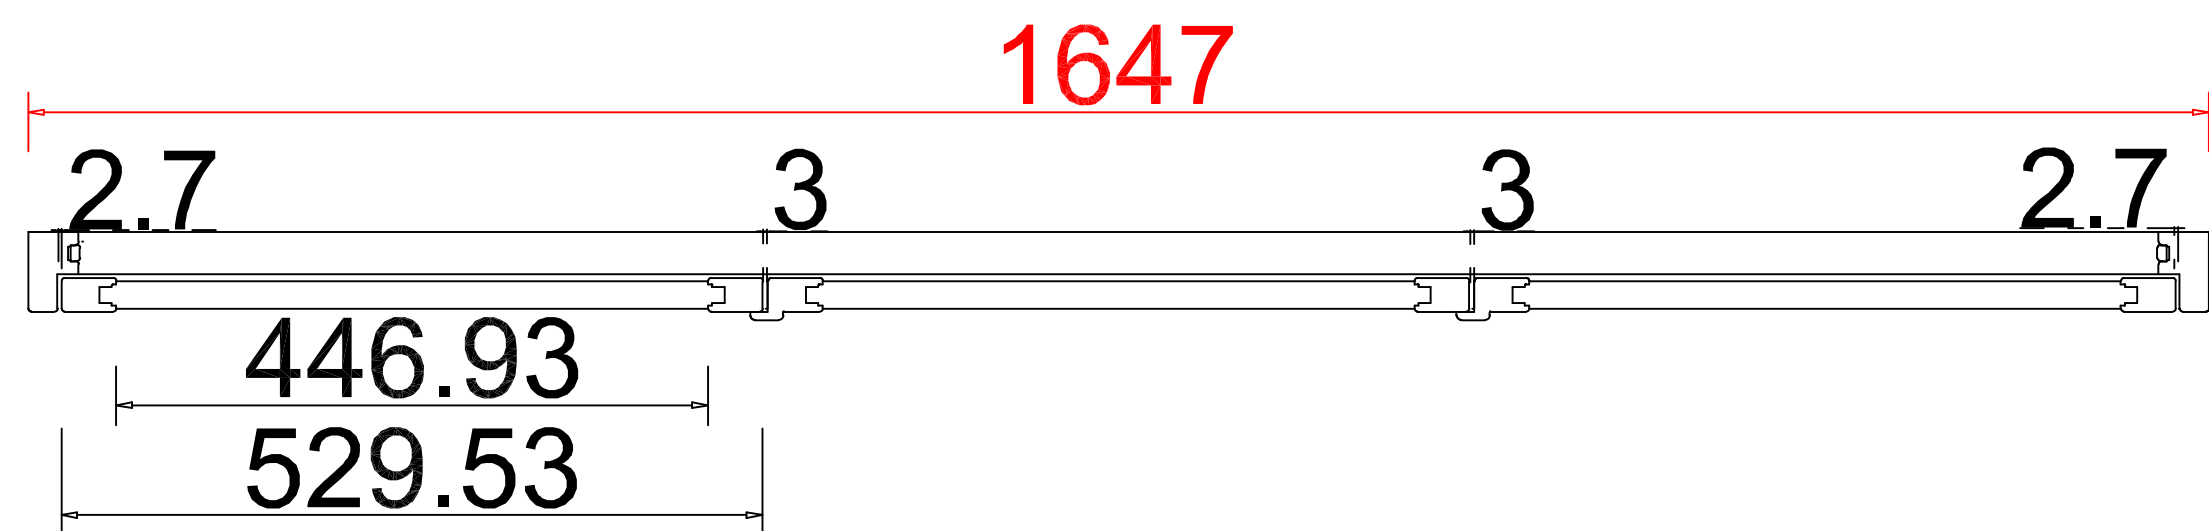

Tilt rod type(拉杆类型): Easy tilt System

Louvre Quantity(叶片数量): 48

Louvre Size(叶片尺寸): 446.6mm

Rail Size(上下板尺寸): 498.6mm

Order No(订单号): NA38824

Item(序号): 7

Room(房间号): Study Front

Louvre Size(叶片类型): 76.2mm

Tilt rod type (拉杆类型): Easy tilt System

Louvre Quantity (叶片数量): 48

Louvre Size (叶片尺寸): 444.9mm

Rail Size (上下板尺寸): 496.9mm

Order No (订单号): NA38824

Item (序号): 8

Room (房间号): Lounge Left

Louvre Size (叶片类型): 76.2mm