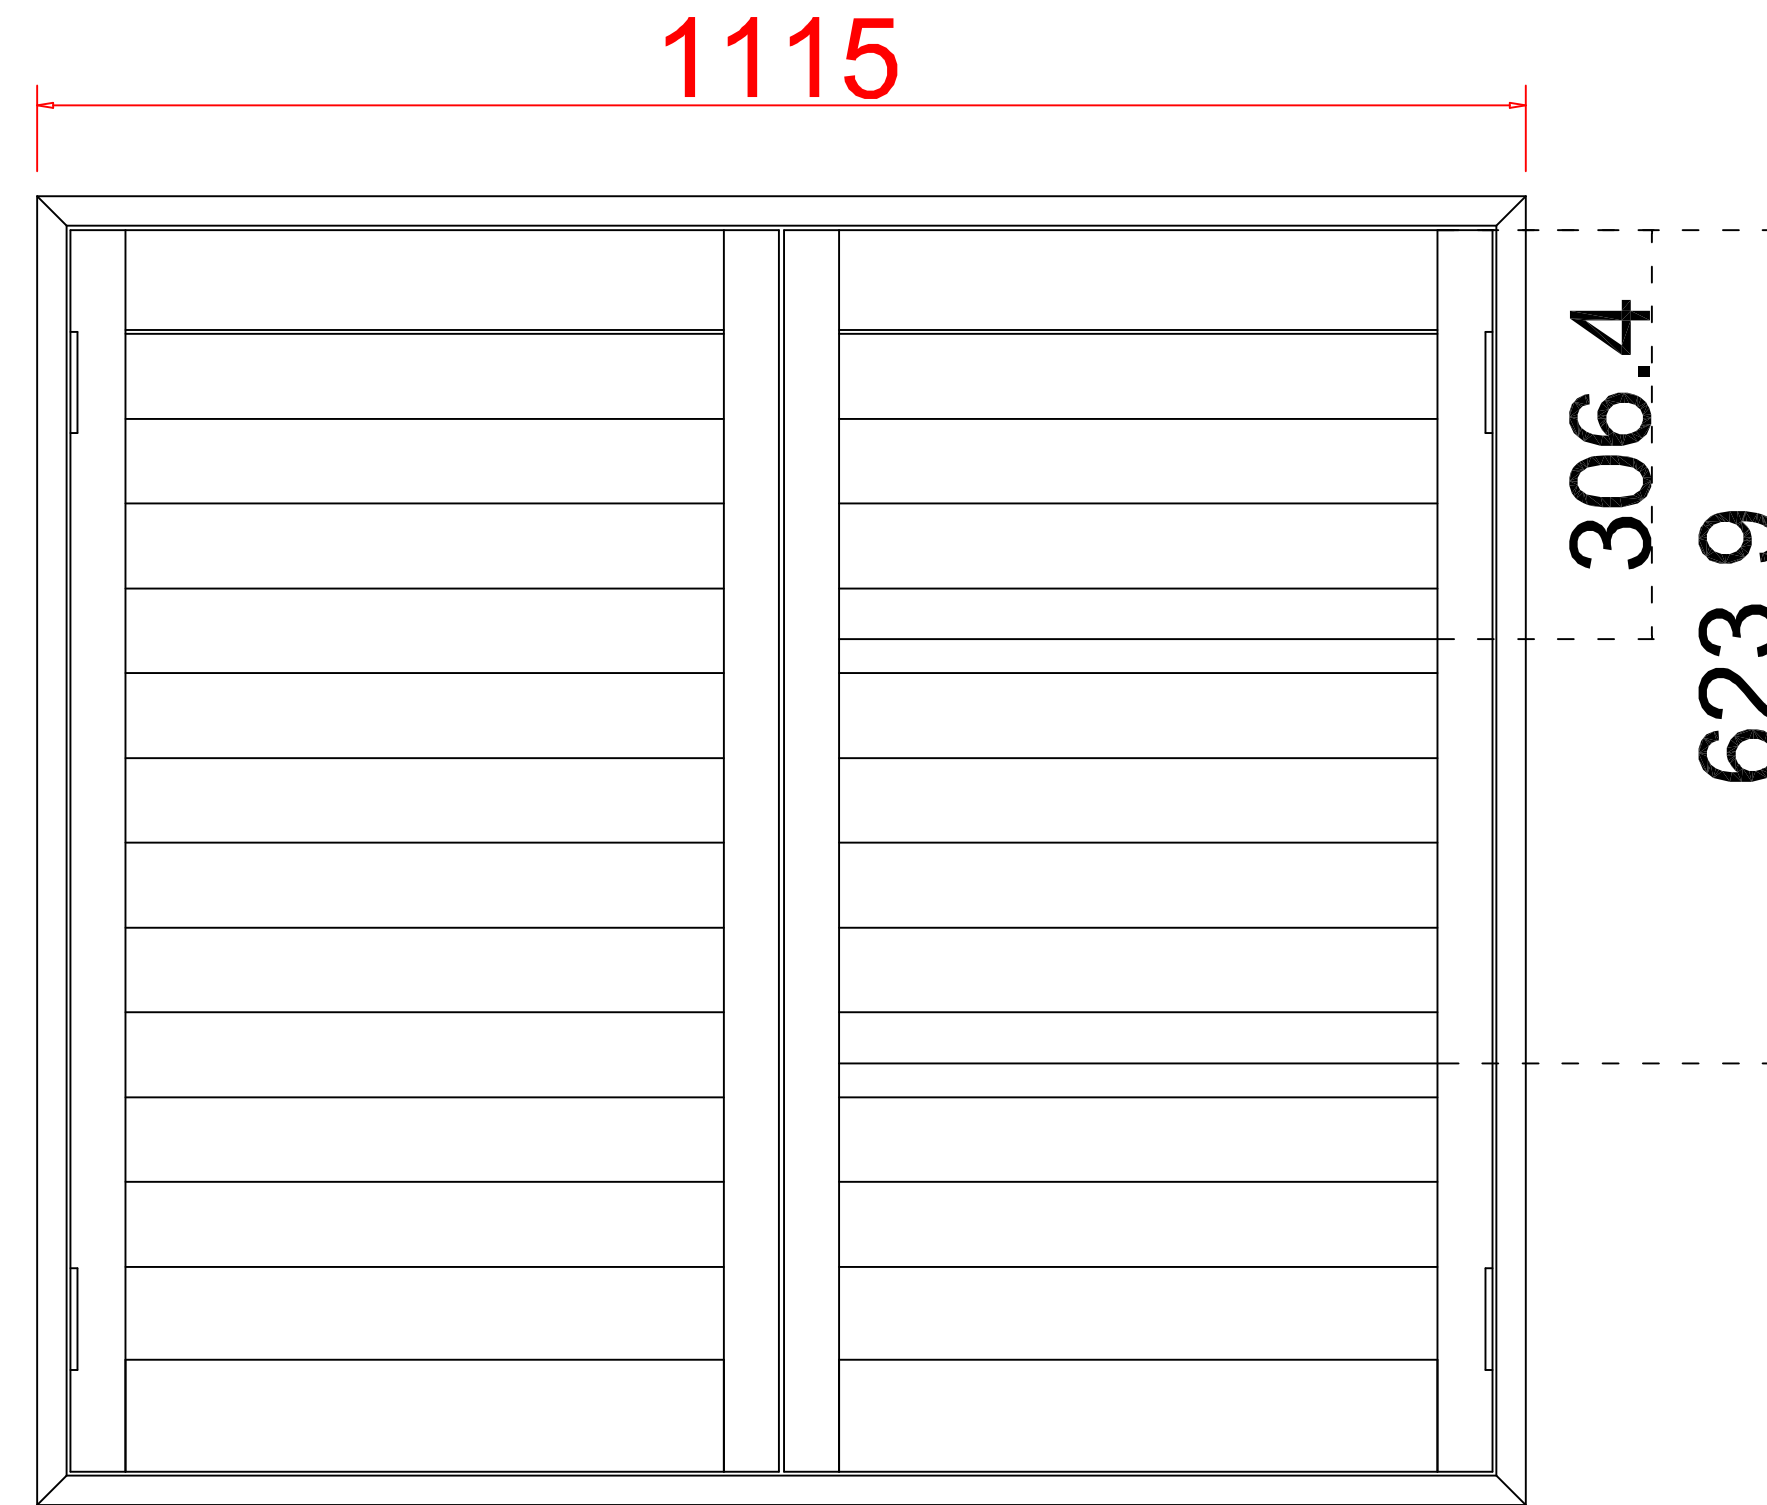

Material (材质): Paulownia+ (新材料)

Configuration (窗扇结构): L-DR, IN, 4side, 41.3mm Plain Astrigal, Deep Plain L Frame 60mm

Tilt rod type (拉杆类型): Easy tilt System

Louvre Quantity (叶片数量): 24

Louvre Size (叶片尺寸): 445.7mm

Rail Size (上下板尺寸): 497.7mm

Order No (订单号): NA38824

Item (序号): 4

Room (房间号): Guest Side

Louvre Size (叶片类型): 76.2mm

Deep Plain L Frame 60mm

L

R

Louvre Quantity (叶片数量): 24

Louvre Size (叶片尺寸): 445.7mm

Rail Size (上下板尺寸): 497.7mm

Order No (订单号): NA38824

Item (序号): 5

Room (房间号): Archie

Louvre Size (叶片类型): 76.2mm

Deep Plain L Frame 60mm

Tilt rod type(拉杆类型): Easy tilt System

Louvre Quantity(叶片数量): 34

Louvre Size(叶片尺寸): 439.7mm

Rail Size(上下板尺寸): 491.7mm

Order No(订单号): NA38824

Item(序号): 6

Room(房间号): Study Side

Louvre Size(叶片类型): 76.2mm