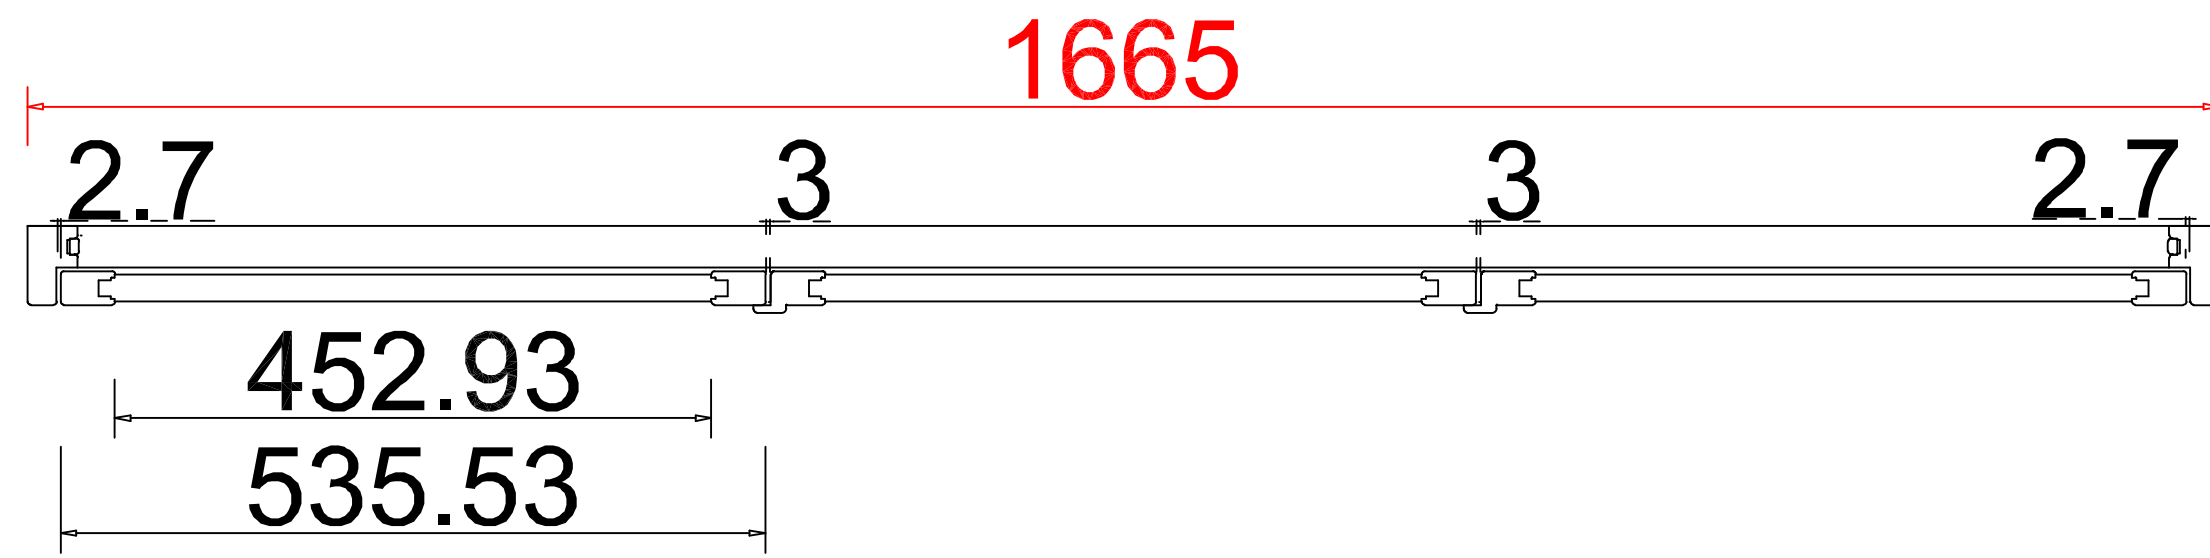

Louvre Quantity (叶片数量): 33

Louvre Size (叶片尺寸): 449.3mm

Rail Size (上下板尺寸): 501.3mm

Order No (订单号): NA38824

Item (序号): 2

Room (房间号): Parker Front

Louvre Size (叶片类型): 76.2mm

L L R