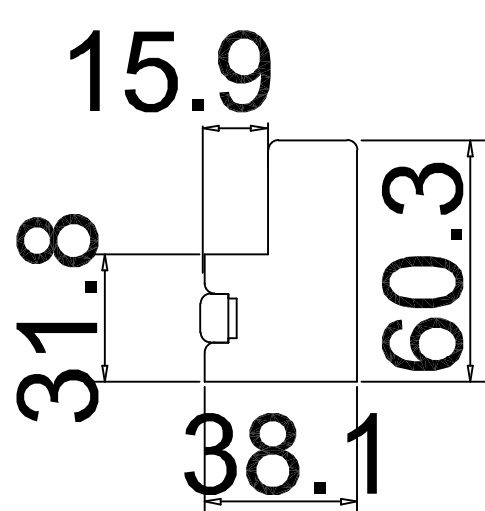

Rail Size(上下板尺寸): 497.7mm

Order No(订单号): NA38824

Item(序号): 1

Room(房间号): Parker Side

Louvre Size(叶片类型): 76.2mm

L L R

Deep Plain L Frame 60mm

**NOTES:**

Rail Size (上下板尺寸): 497.7mm

Order No (订单号): NA38824

Item (序号): 4

Room (房间号): Guest Side

Louvre Size (叶片类型): 76.2mm

Deep Plain L Frame 60mm

L

R

Louvre Quantity (叶片数量): 24

Louvre Size (叶片尺寸): 445.7mm

Rail Size (上下板尺寸): 497.7mm

Order No (订单号): NA38824

Item (序号): 5

Room (房间号): Archie

Louvre Size (叶片类型): 76.2mm

Deep Plain L Frame 60mm

Tilt rod type(拉杆类型): Easy tilt System

Louvre Quantity(叶片数量): 34

Louvre Size(叶片尺寸): 439.7mm

Rail Size(上下板尺寸): 491.7mm

Order No(订单号): NA38824

Item(序号): 6

Room(房间号): Study Side

Louvre Size(叶片类型): 76.2mm