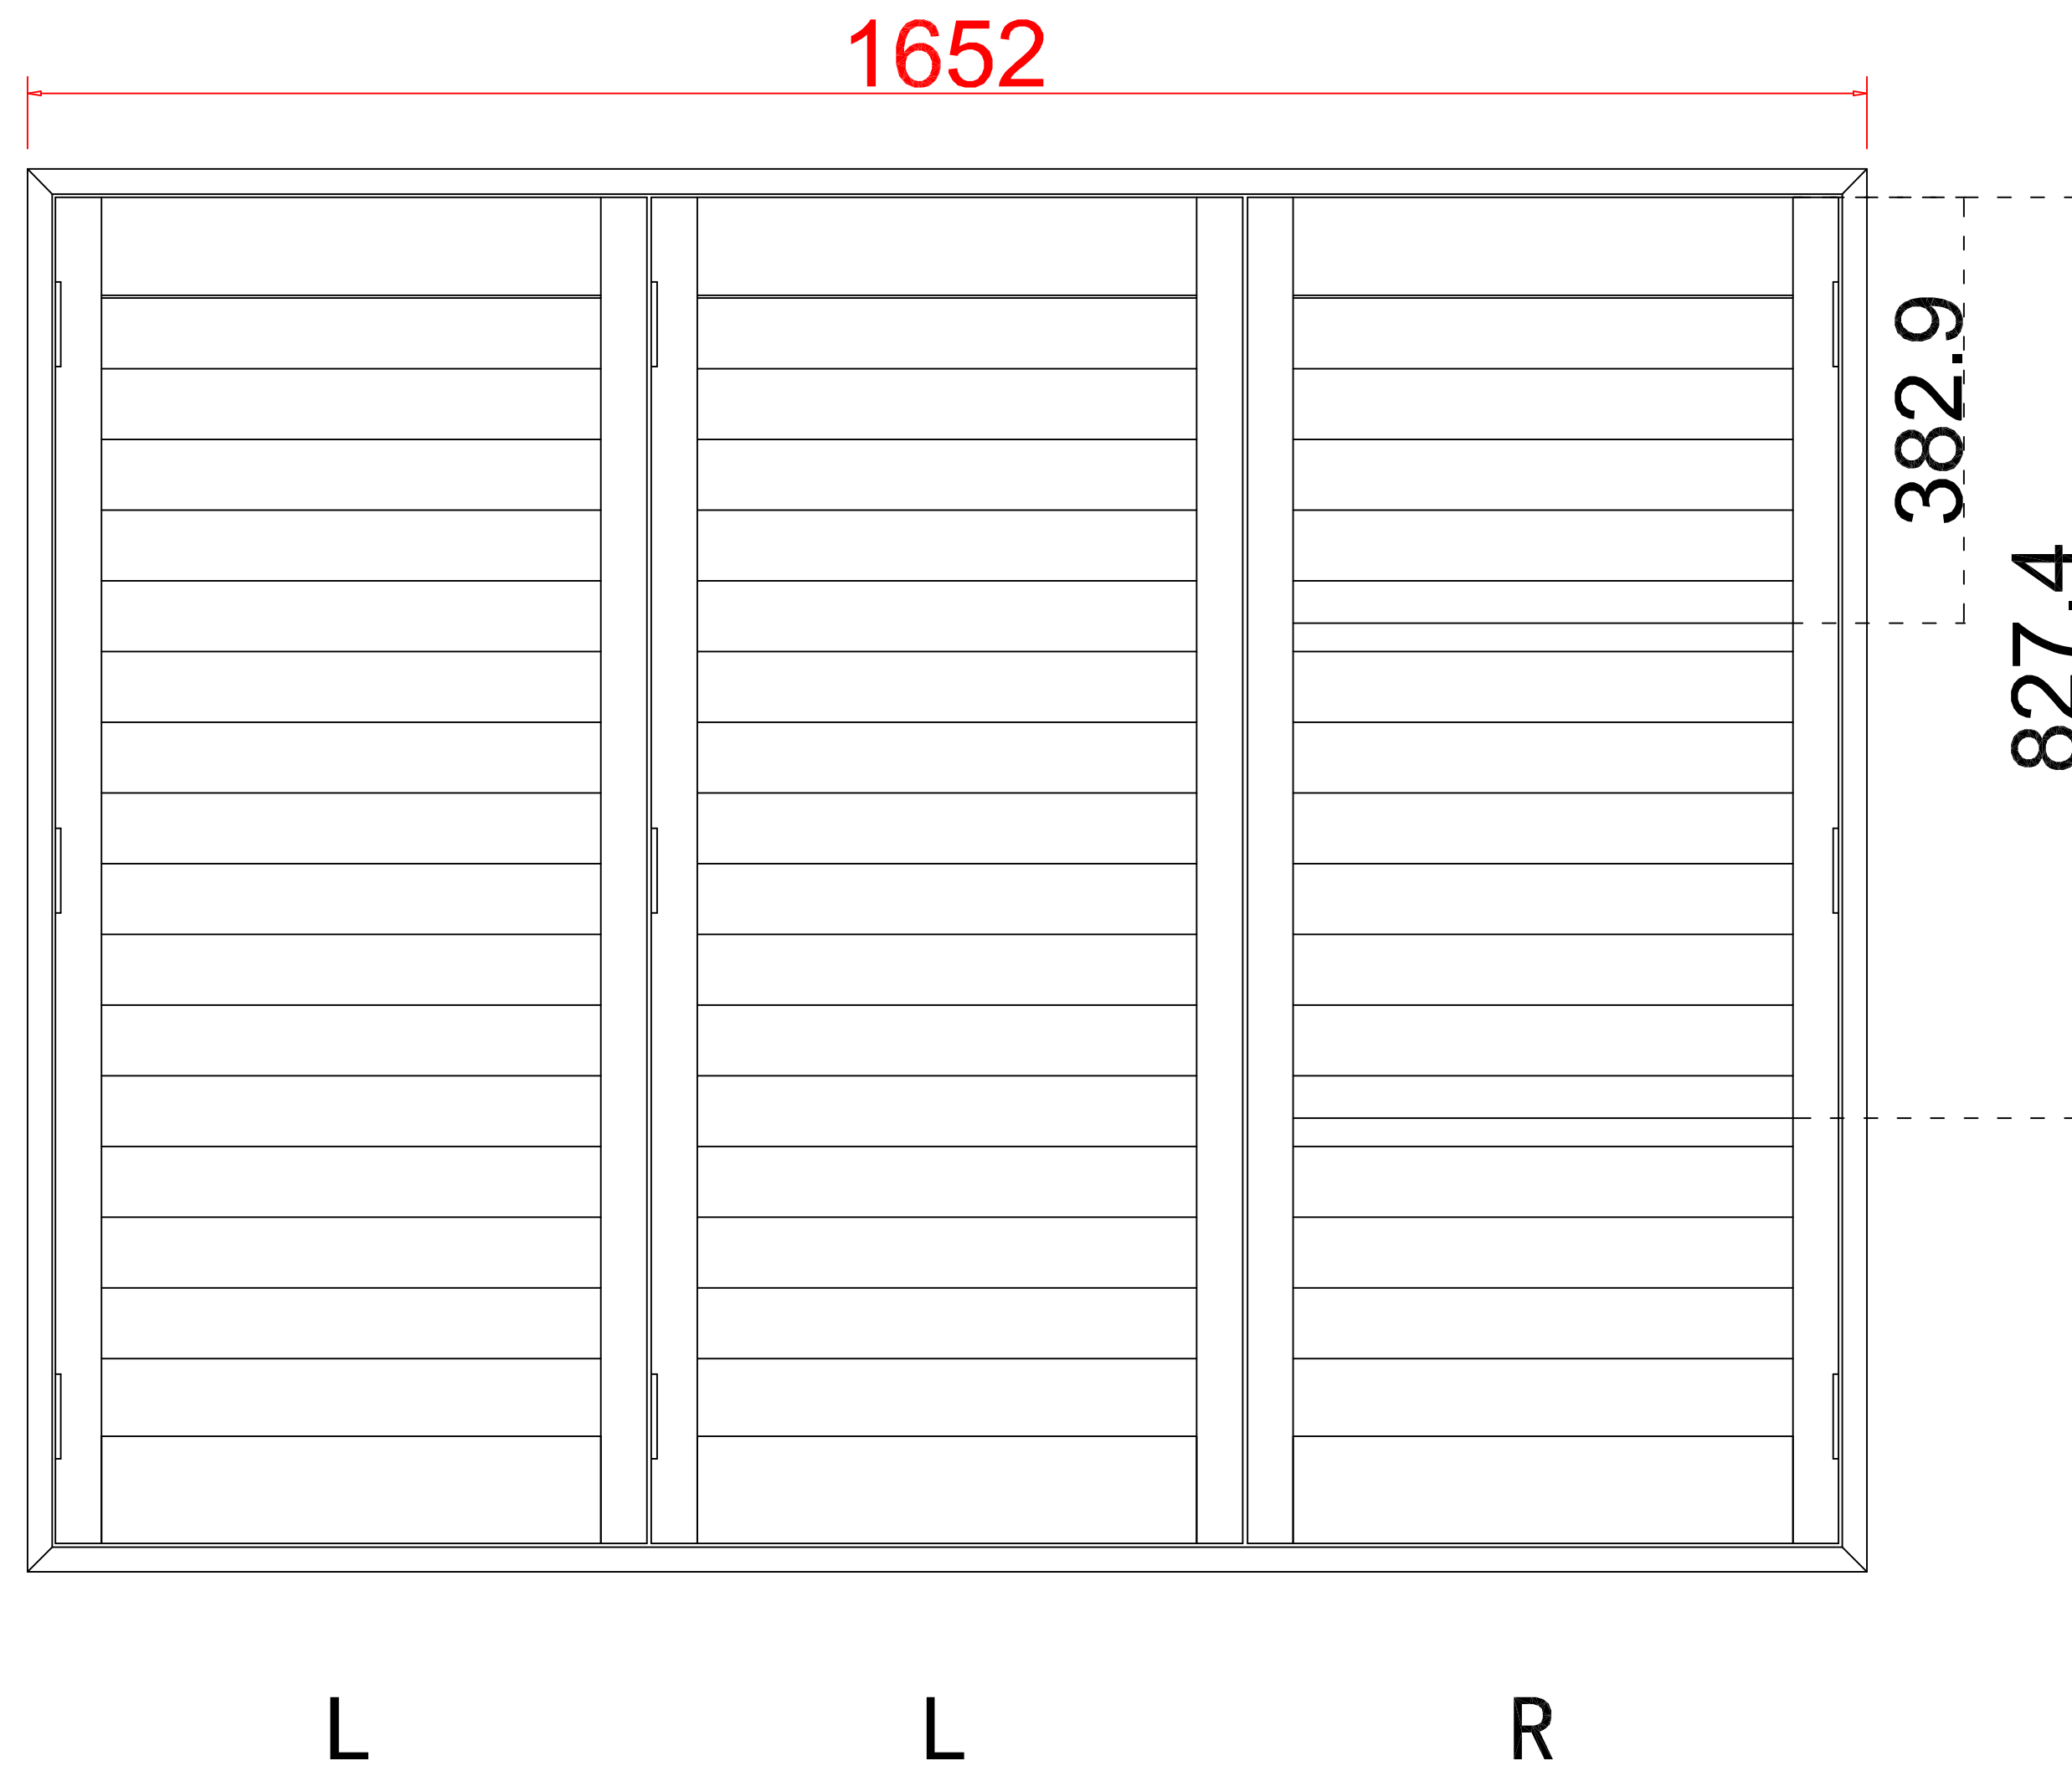

Louvre Quantity (叶片数量): 24

Louvre Size (叶片尺寸): 445.7mm

Rail Size (上下板尺寸): 497.7mm

Order No (订单号): NA38824

Item (序号): 5

Room (房间号): Archie

Louvre Size (叶片类型): 76.2mm

Deep Plain L Frame 60mm

Tilt rod type(拉杆类型): Easy tilt System

Louvre Quantity(叶片数量): 34

Louvre Size(叶片尺寸): 439.7mm

Rail Size(上下板尺寸): 491.7mm

Order No(订单号): NA38824

Item(序号): 6

Room(房间号): Study Side

Louvre Size(叶片类型): 76.2mm

Tilt rod type(拉杆类型): Easy tilt System

Louvre Quantity(叶片数量): 48

Louvre Size(叶片尺寸): 446.6mm

Rail Size(上下板尺寸): 498.6mm

Order No(订单号): NA38824

Item(序号): 7

Room(房间号): Study Front

Louvre Size(叶片类型): 76.2mm

Tilt rod type (拉杆类型): Easy tilt System

Louvre Quantity (叶片数量): 48

Louvre Size (叶片尺寸): 444.9mm

Rail Size (上下板尺寸): 496.9mm

Order No (订单号): NA38824

Item (序号): 8

Room (房间号): Lounge Left

Louvre Size (叶片类型): 76.2mm