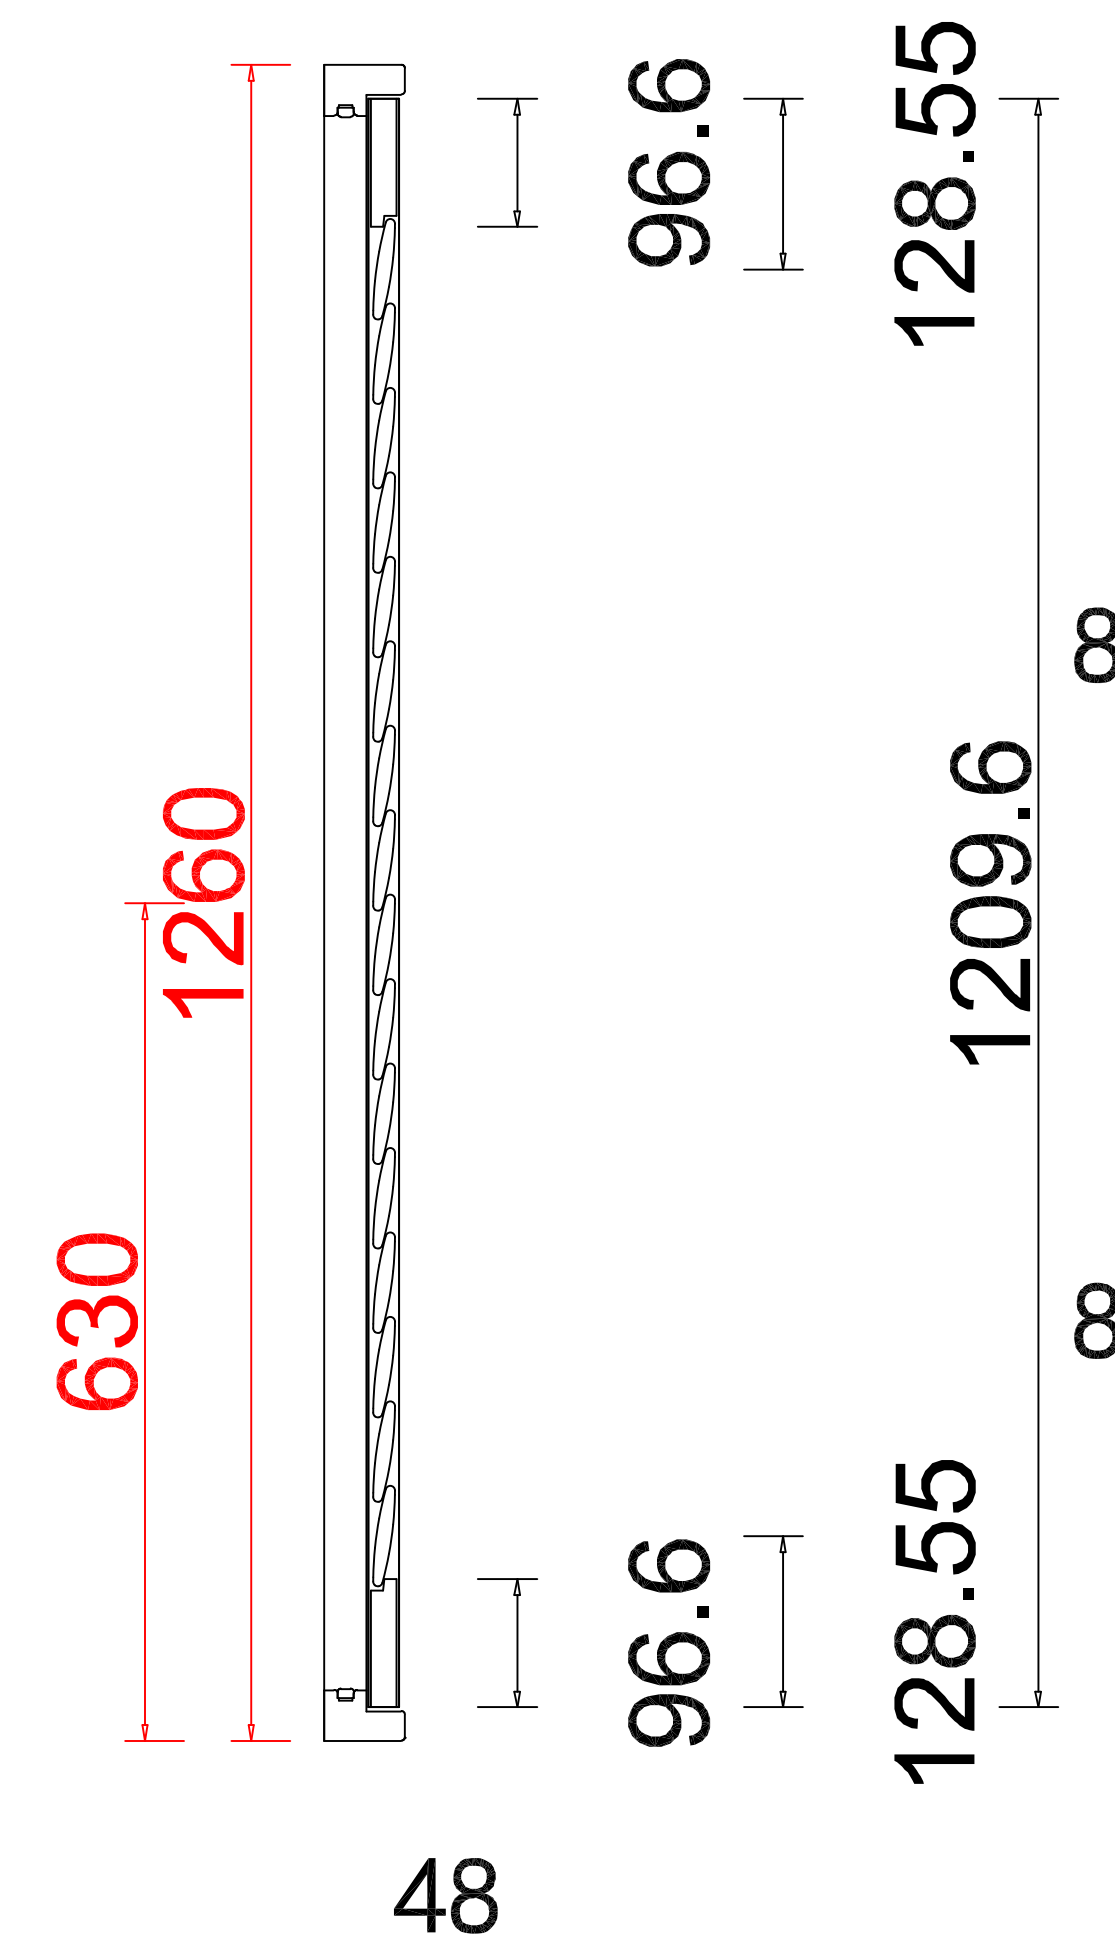

Rail Size(上下板尺寸): 497.7mm

Order No(订单号): NA38824

Item(序号): 1

Room(房间号): Parker Side

Louvre Size(叶片类型): 76.2mm

L L R

Deep Plain L Frame 60mm

**NOTES:**

Louvre Quantity (叶片数量): 24

Louvre Size (叶片尺寸): 445.7mm

Rail Size (上下板尺寸): 497.7mm

Order No (订单号): NA38824

Item (序号): 5

Room (房间号): Archie

Louvre Size (叶片类型): 76.2mm

Deep Plain L Frame 60mm

Tilt rod type(拉杆类型): Easy tilt System

Louvre Quantity(叶片数量): 34

Louvre Size(叶片尺寸): 439.7mm

Rail Size(上下板尺寸): 491.7mm

Order No(订单号): NA38824

Item(序号): 6

Room(房间号): Study Side

Louvre Size(叶片类型): 76.2mm

Tilt rod type(拉杆类型): Easy tilt System

Louvre Quantity(叶片数量): 48

Louvre Size(叶片尺寸): 446.6mm

Rail Size(上下板尺寸): 498.6mm

Order No(订单号): NA38824

Item(序号): 7

Room(房间号): Study Front

Louvre Size(叶片类型): 76.2mm