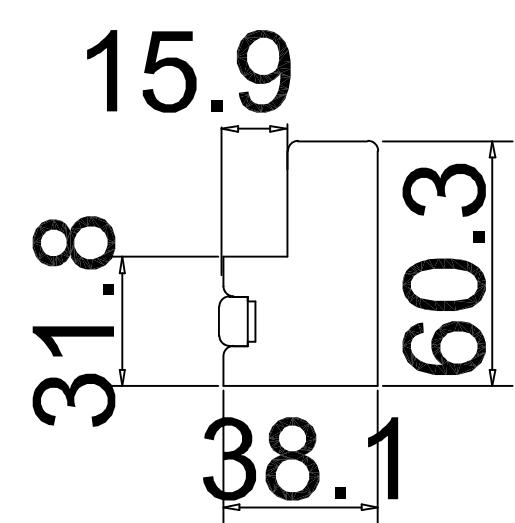

Deep Plain L Frame 60mm

NOTES:

Shutter Color: Sand Dune stone 007

Hinges Color: Black 黑色

Qty(数量): 1

Material(材质): Paulownia+(新材料)

Configuration(窗扇结构): L-DR, IN, 4side, 41.3mm Plain Astrigal, Deep Plain L Frame 60mm

Tilt rod type(拉杆类型): Easy tilt System

Louvre Quantity(叶片数量): 24

Louvre Size(叶片尺寸): 445.7mm

Rail Size(上下板尺寸): 497.7mm

Order No(订单号): NA38824

Item(序号): 1

Room(房间号): Parker Side

Louvre Size(叶片类型): 76.2mm