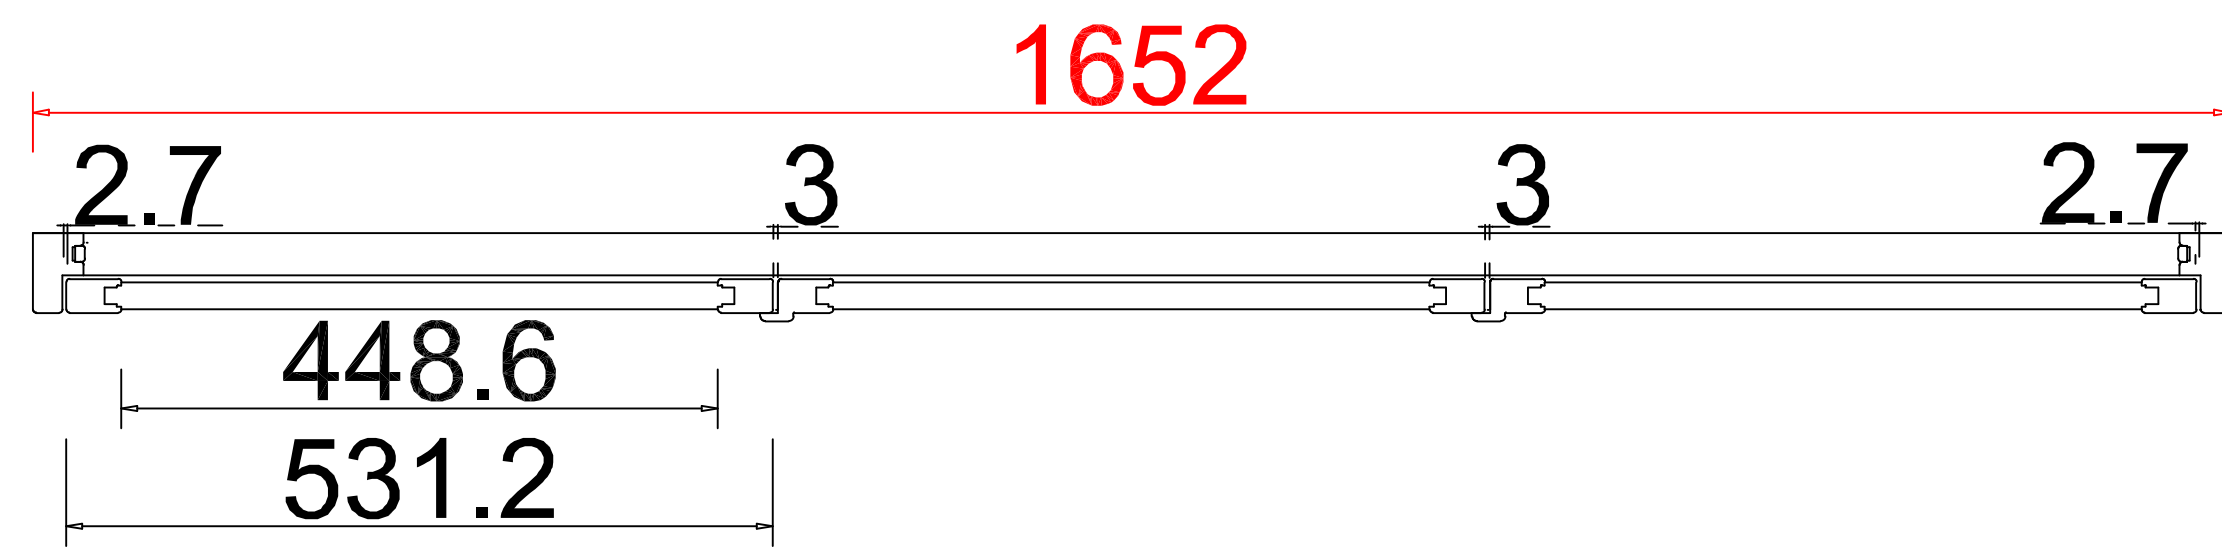

Tilt rod type(拉杆类型): Easy tilt System

Louvre Quantity(叶片数量): 34

Louvre Size(叶片尺寸): 439.7mm

Rail Size(上下板尺寸): 491.7mm

Order No(订单号): NA38824

Item(序号): 6

Room(房间号): Study Side

Louvre Size(叶片类型): 76.2mm

Tilt rod type(拉杆类型): Easy tilt System

Louvre Quantity(叶片数量): 48

Louvre Size(叶片尺寸): 446.6mm

Rail Size(上下板尺寸): 498.6mm

Order No(订单号): NA38824

Item(序号): 7

Room(房间号): Study Front

Louvre Size(叶片类型): 76.2mm