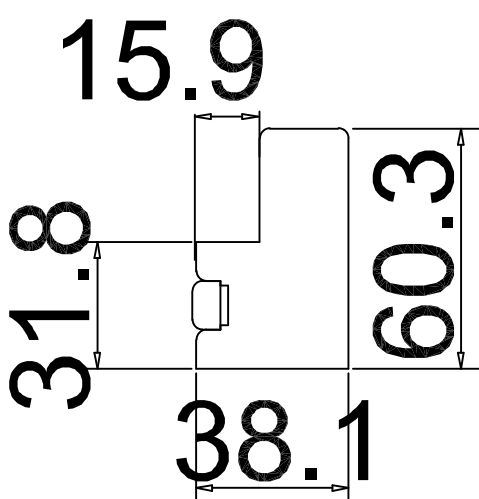

Rail Size(上下板尺寸): 497.7mm

Order No(订单号): NA38824

Item(序号): 1

Room(房间号): Parker Side

Louvre Size(叶片类型): 76.2mm

L L R

Deep Plain L Frame 60mm

**NOTES:**

Louvre Quantity(叶片数量): 33

Louvre Size(叶片尺寸): 450.9mm

Rail Size(上下板尺寸): 502.9mm

Order No(订单号): NA38824

Item(序号): 3

Room(房间号): Guest Front

Louvre Size(叶片类型): 76.2mm

Deep Plain L Frame 60mm

Material (材质): Paulownia+ (新材料)

Configuration (窗扇结构): L-DR, IN, 4side, 41.3mm Plain Astrigal, Deep Plain L Frame 60mm

Tilt rod type (拉杆类型): Easy tilt System

Louvre Quantity (叶片数量): 24

Louvre Size (叶片尺寸): 445.7mm

Rail Size (上下板尺寸): 497.7mm

Order No (订单号): NA38824

Item (序号): 4

Room (房间号): Guest Side

Louvre Size (叶片类型): 76.2mm

Deep Plain L Frame 60mm

L

R