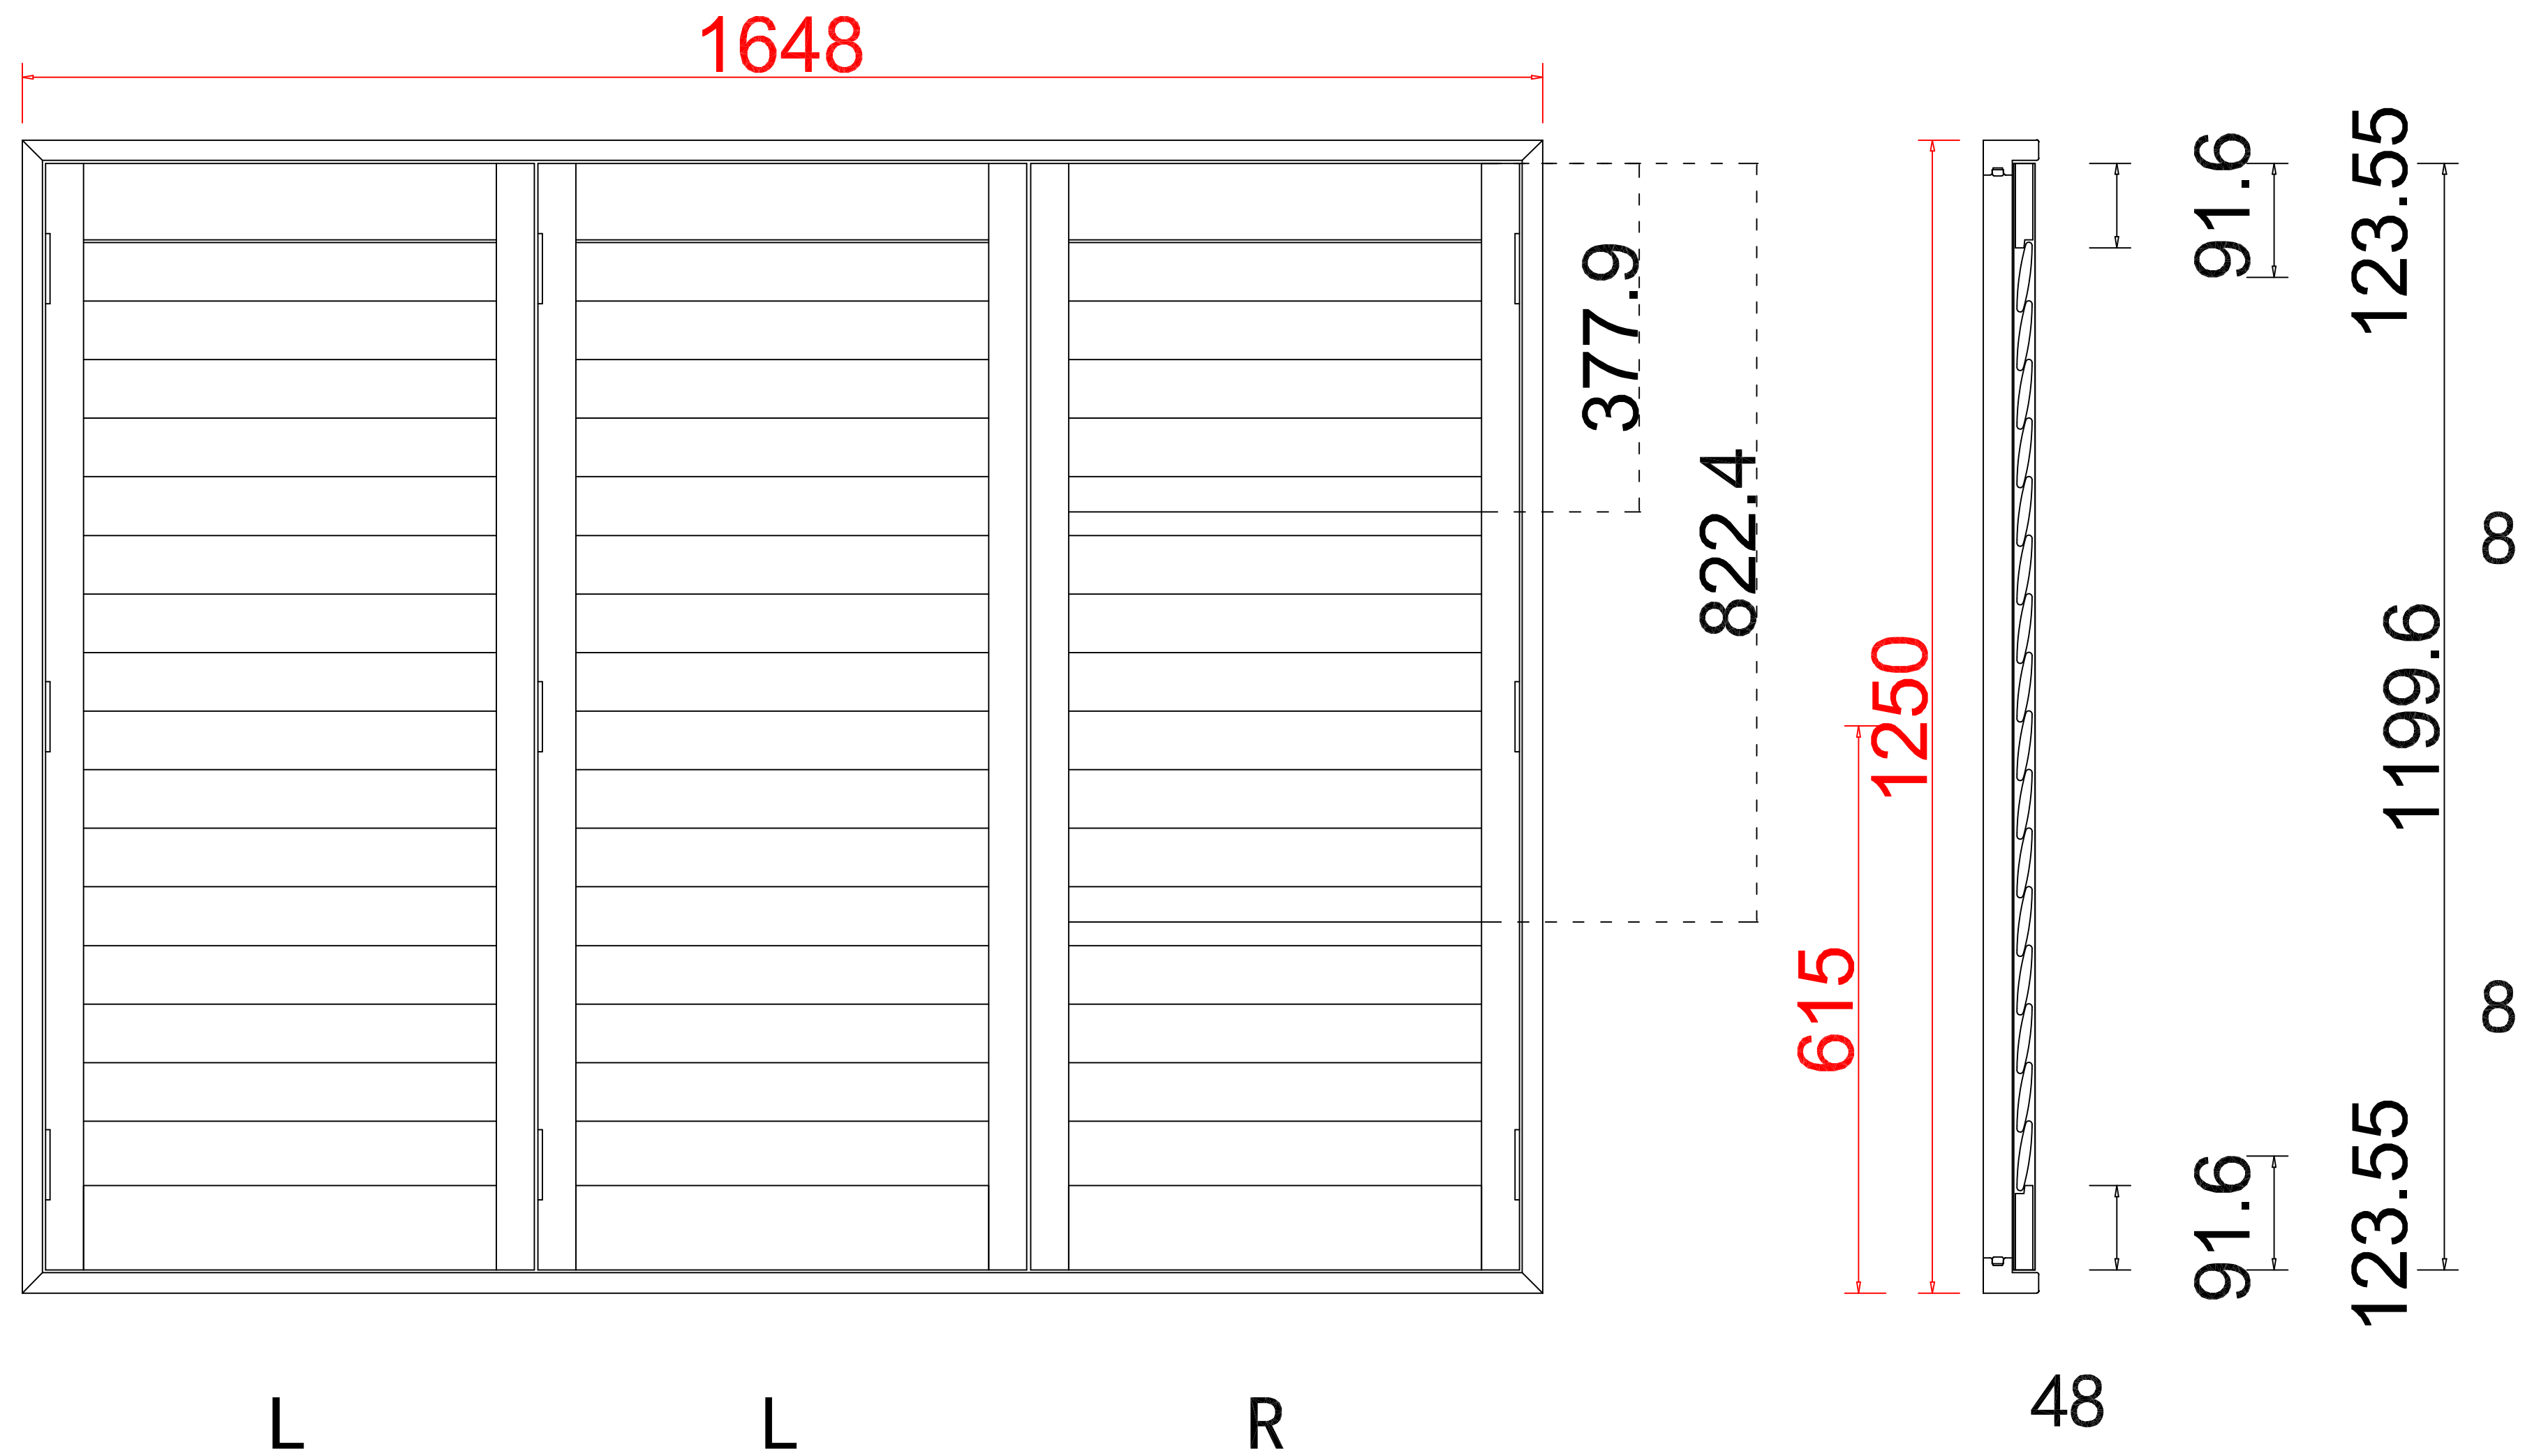

Rail Size(上下板尺寸): 497.7mm

Order No(订单号): NA38824

Item(序号): 1

Room(房间号): Parker Side

Louvre Size(叶片类型): 76.2mm

L L R

Deep Plain L Frame 60mm

**NOTES:**

Tilt rod type(拉杆类型): Easy tilt System

Louvre Quantity(叶片数量): 48

Louvre Size(叶片尺寸): 446.6mm

Rail Size(上下板尺寸): 498.6mm

Order No(订单号): NA38824

Item(序号): 7

Room(房间号): Study Front

Louvre Size(叶片类型): 76.2mm

Tilt rod type (拉杆类型): Easy tilt System

Louvre Quantity (叶片数量): 48

Louvre Size (叶片尺寸): 444.9mm

Rail Size (上下板尺寸): 496.9mm

Order No (订单号): NA38824

Item (序号): 8

Room (房间号): Lounge Left

Louvre Size (叶片类型): 76.2mm

Tilt rod type (拉杆类型): Easy tilt System

Louvre Quantity (叶片数量): 48

Louvre Size (叶片尺寸): 445.3mm

Rail Size (上下板尺寸): 497.3mm

Order No (订单号): NA38824

Item (序号): 9

Room (房间号): Lounge Right

Louvre Size (叶片类型): 76.2mm