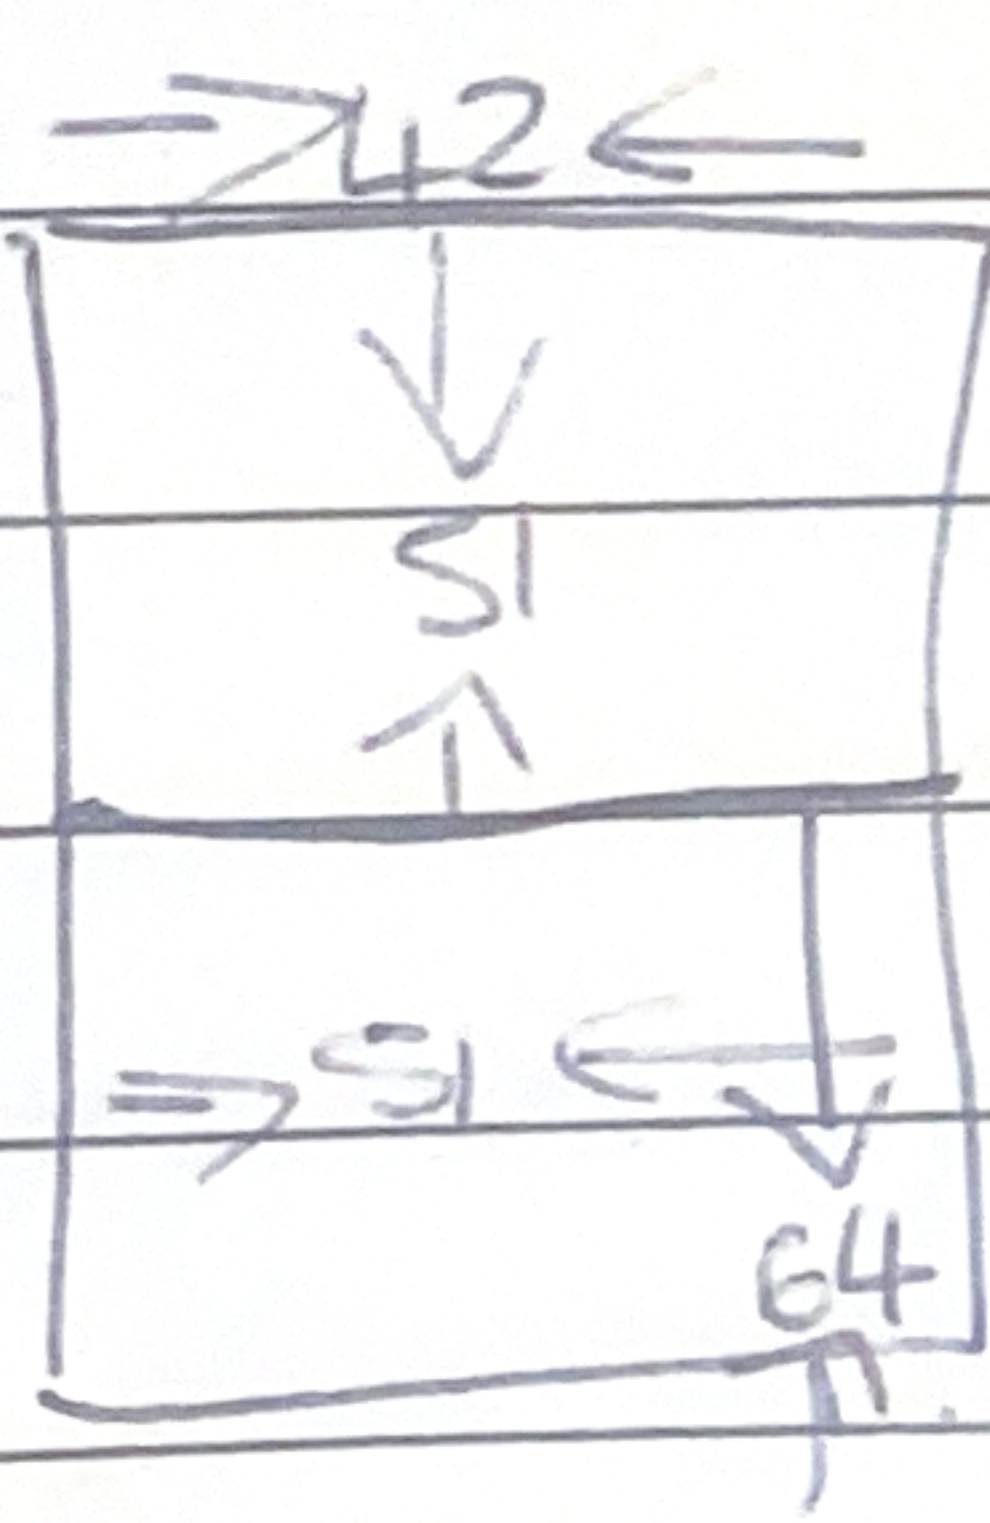

Front Bay windows

Perfect fit - Glass only.