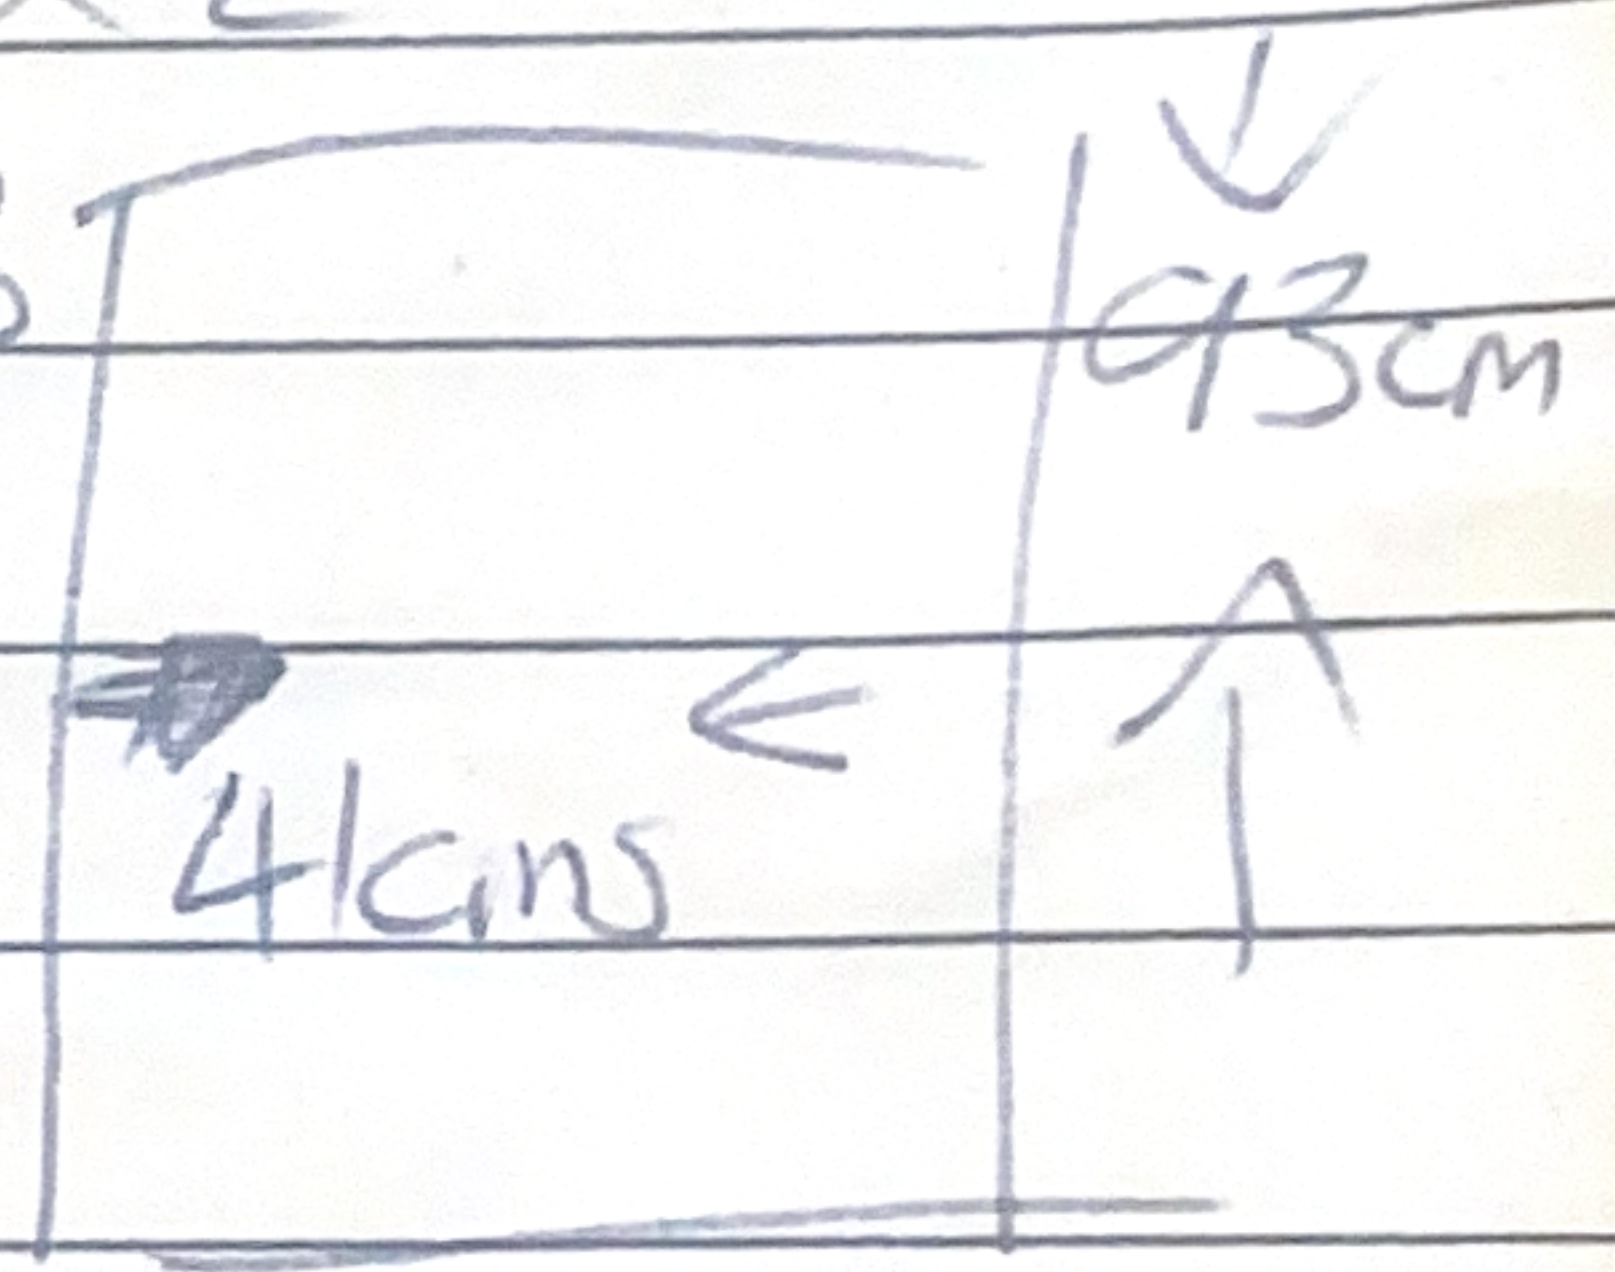

## Scene for Kitchen Patio

Kitchen Side windows x2

Glass only = 93