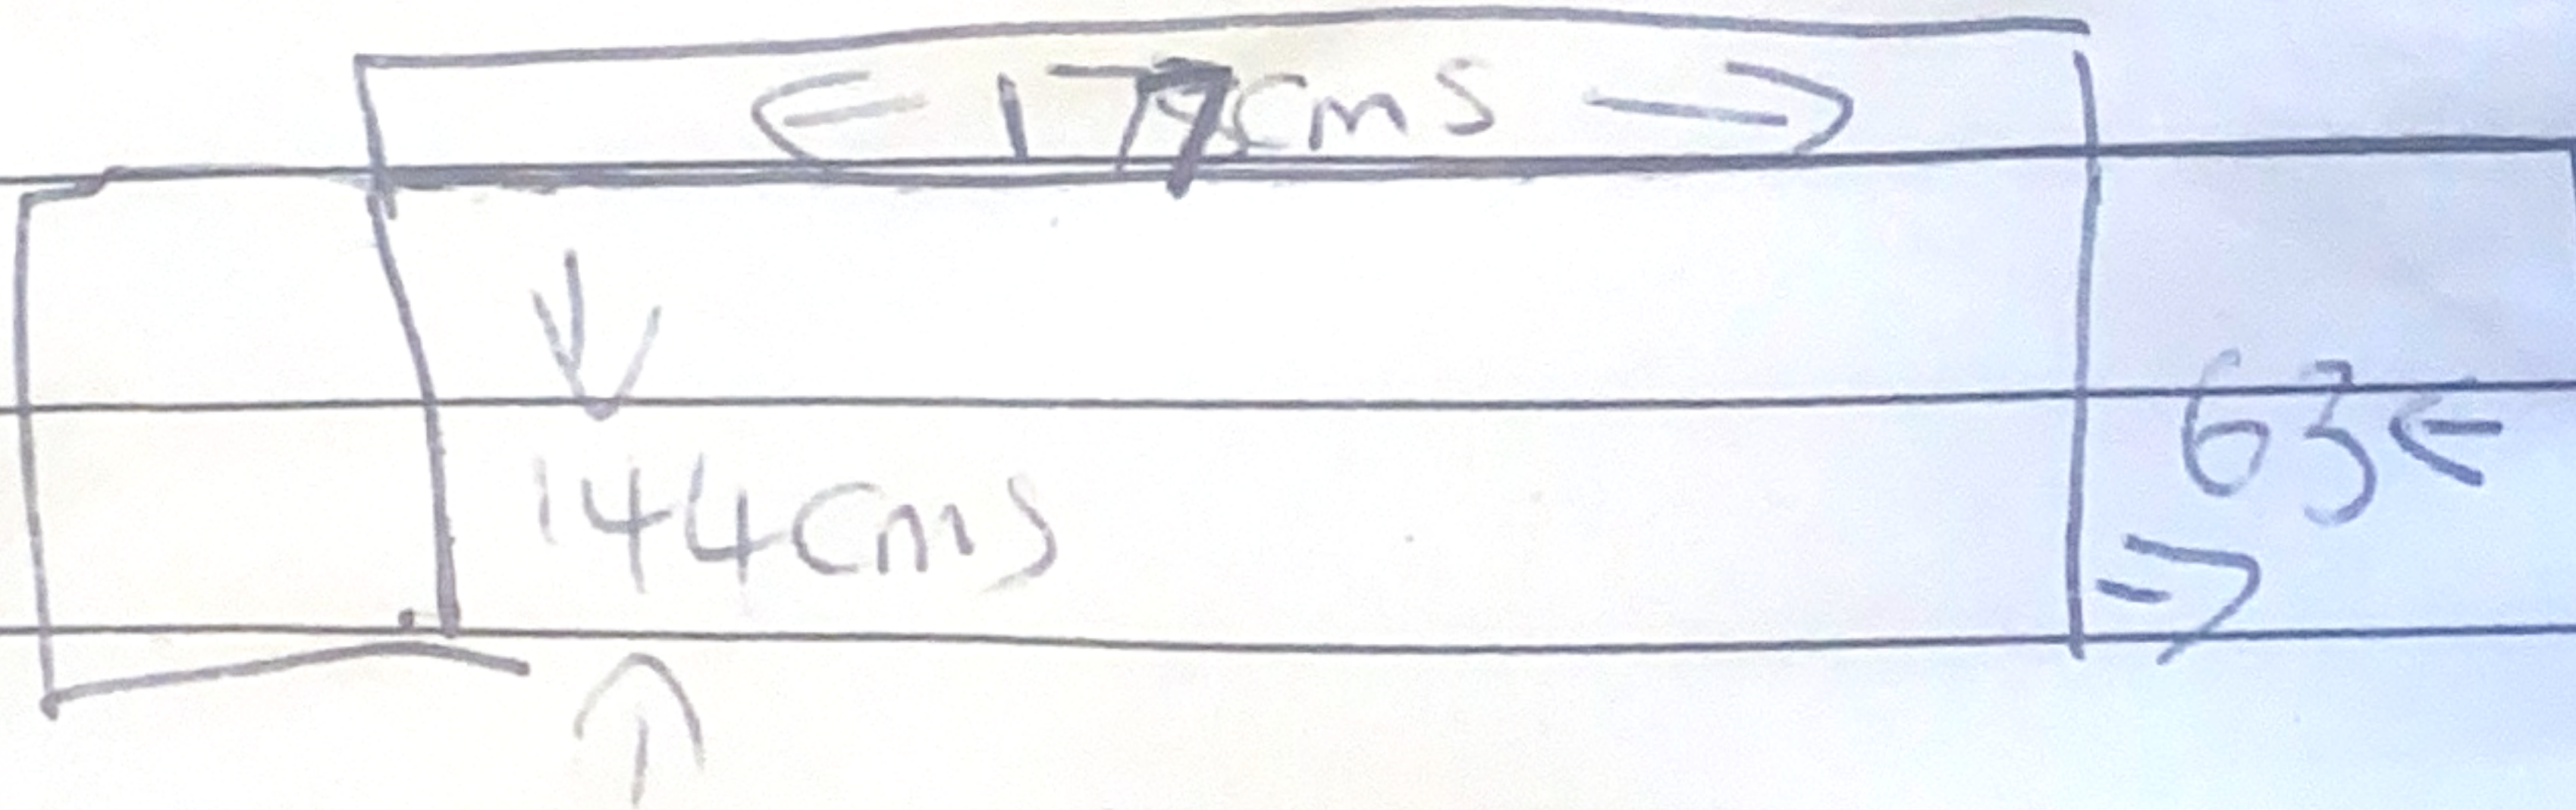

Front Bay windows

Perfect fit - Glass only.