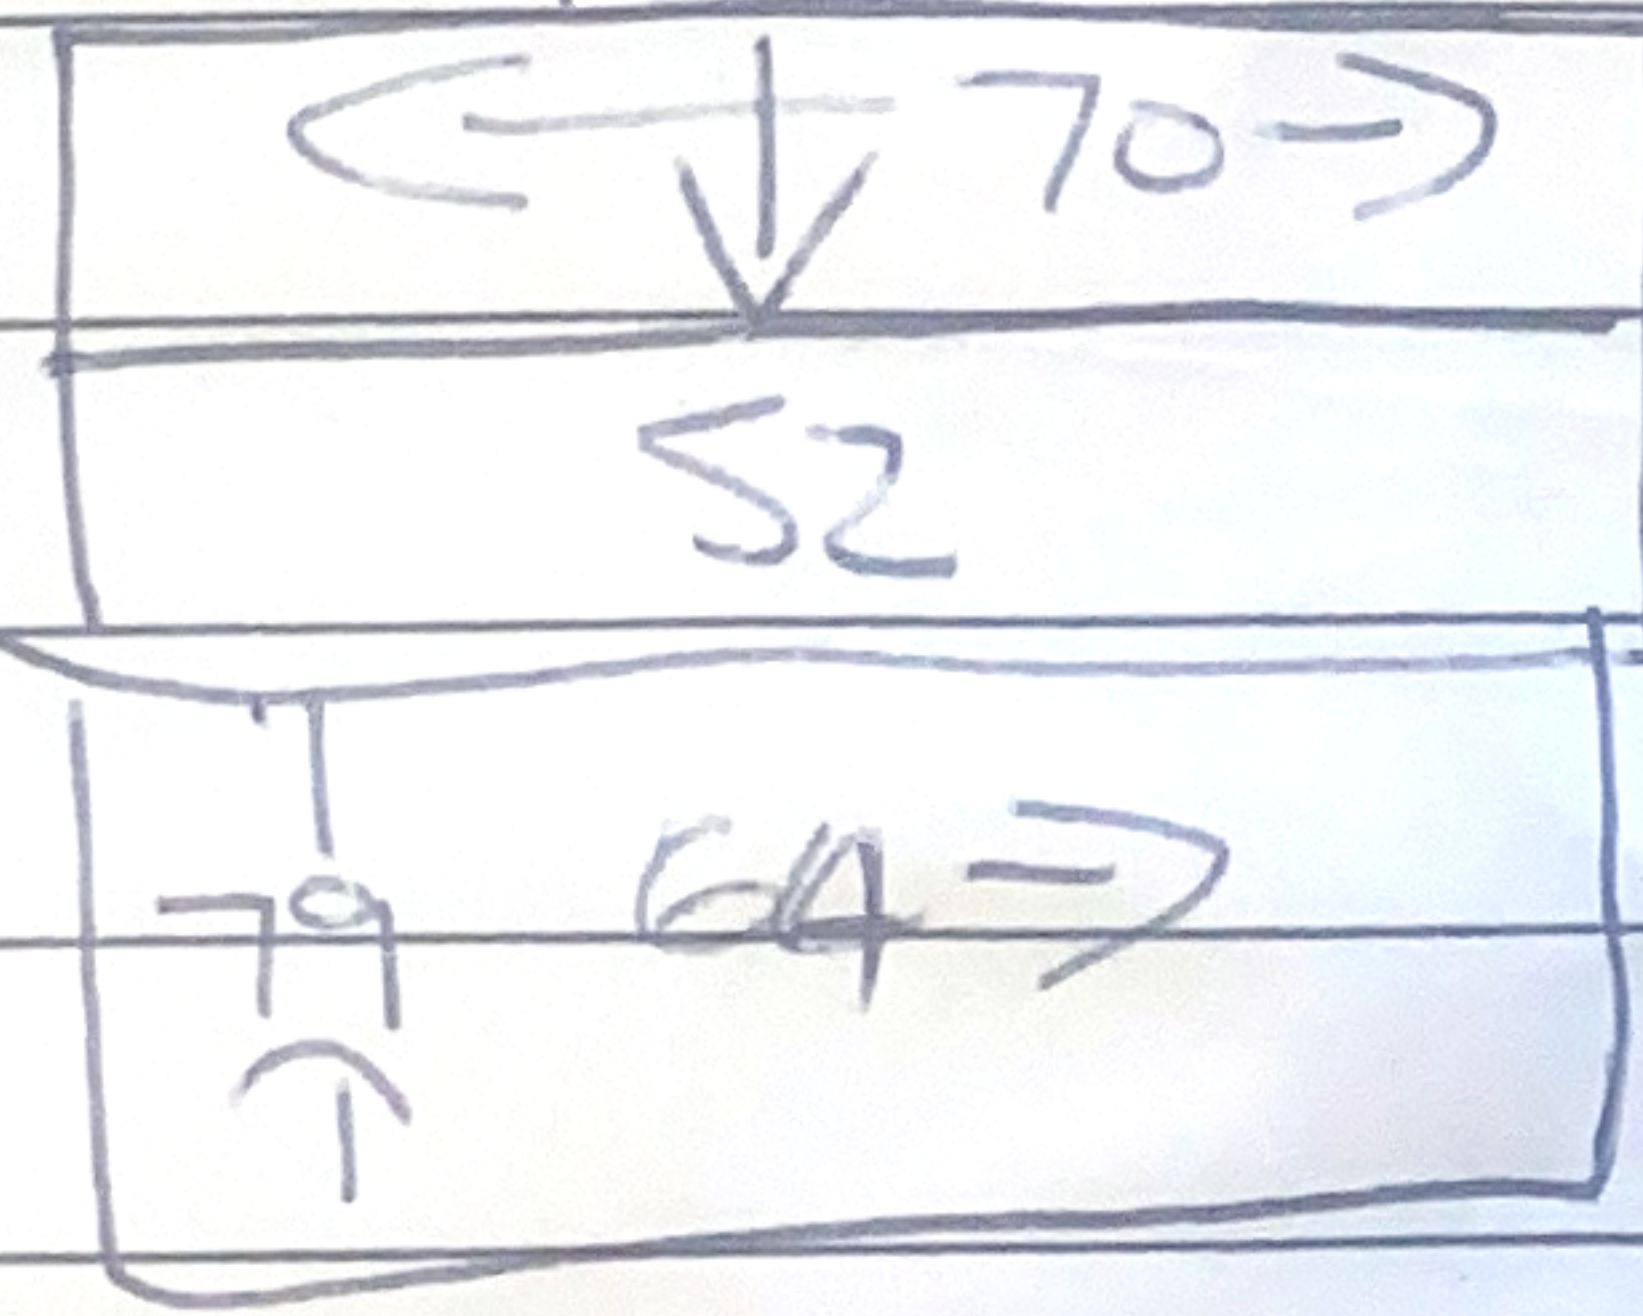

Front Bay windows

Perfect fit - Glass only.