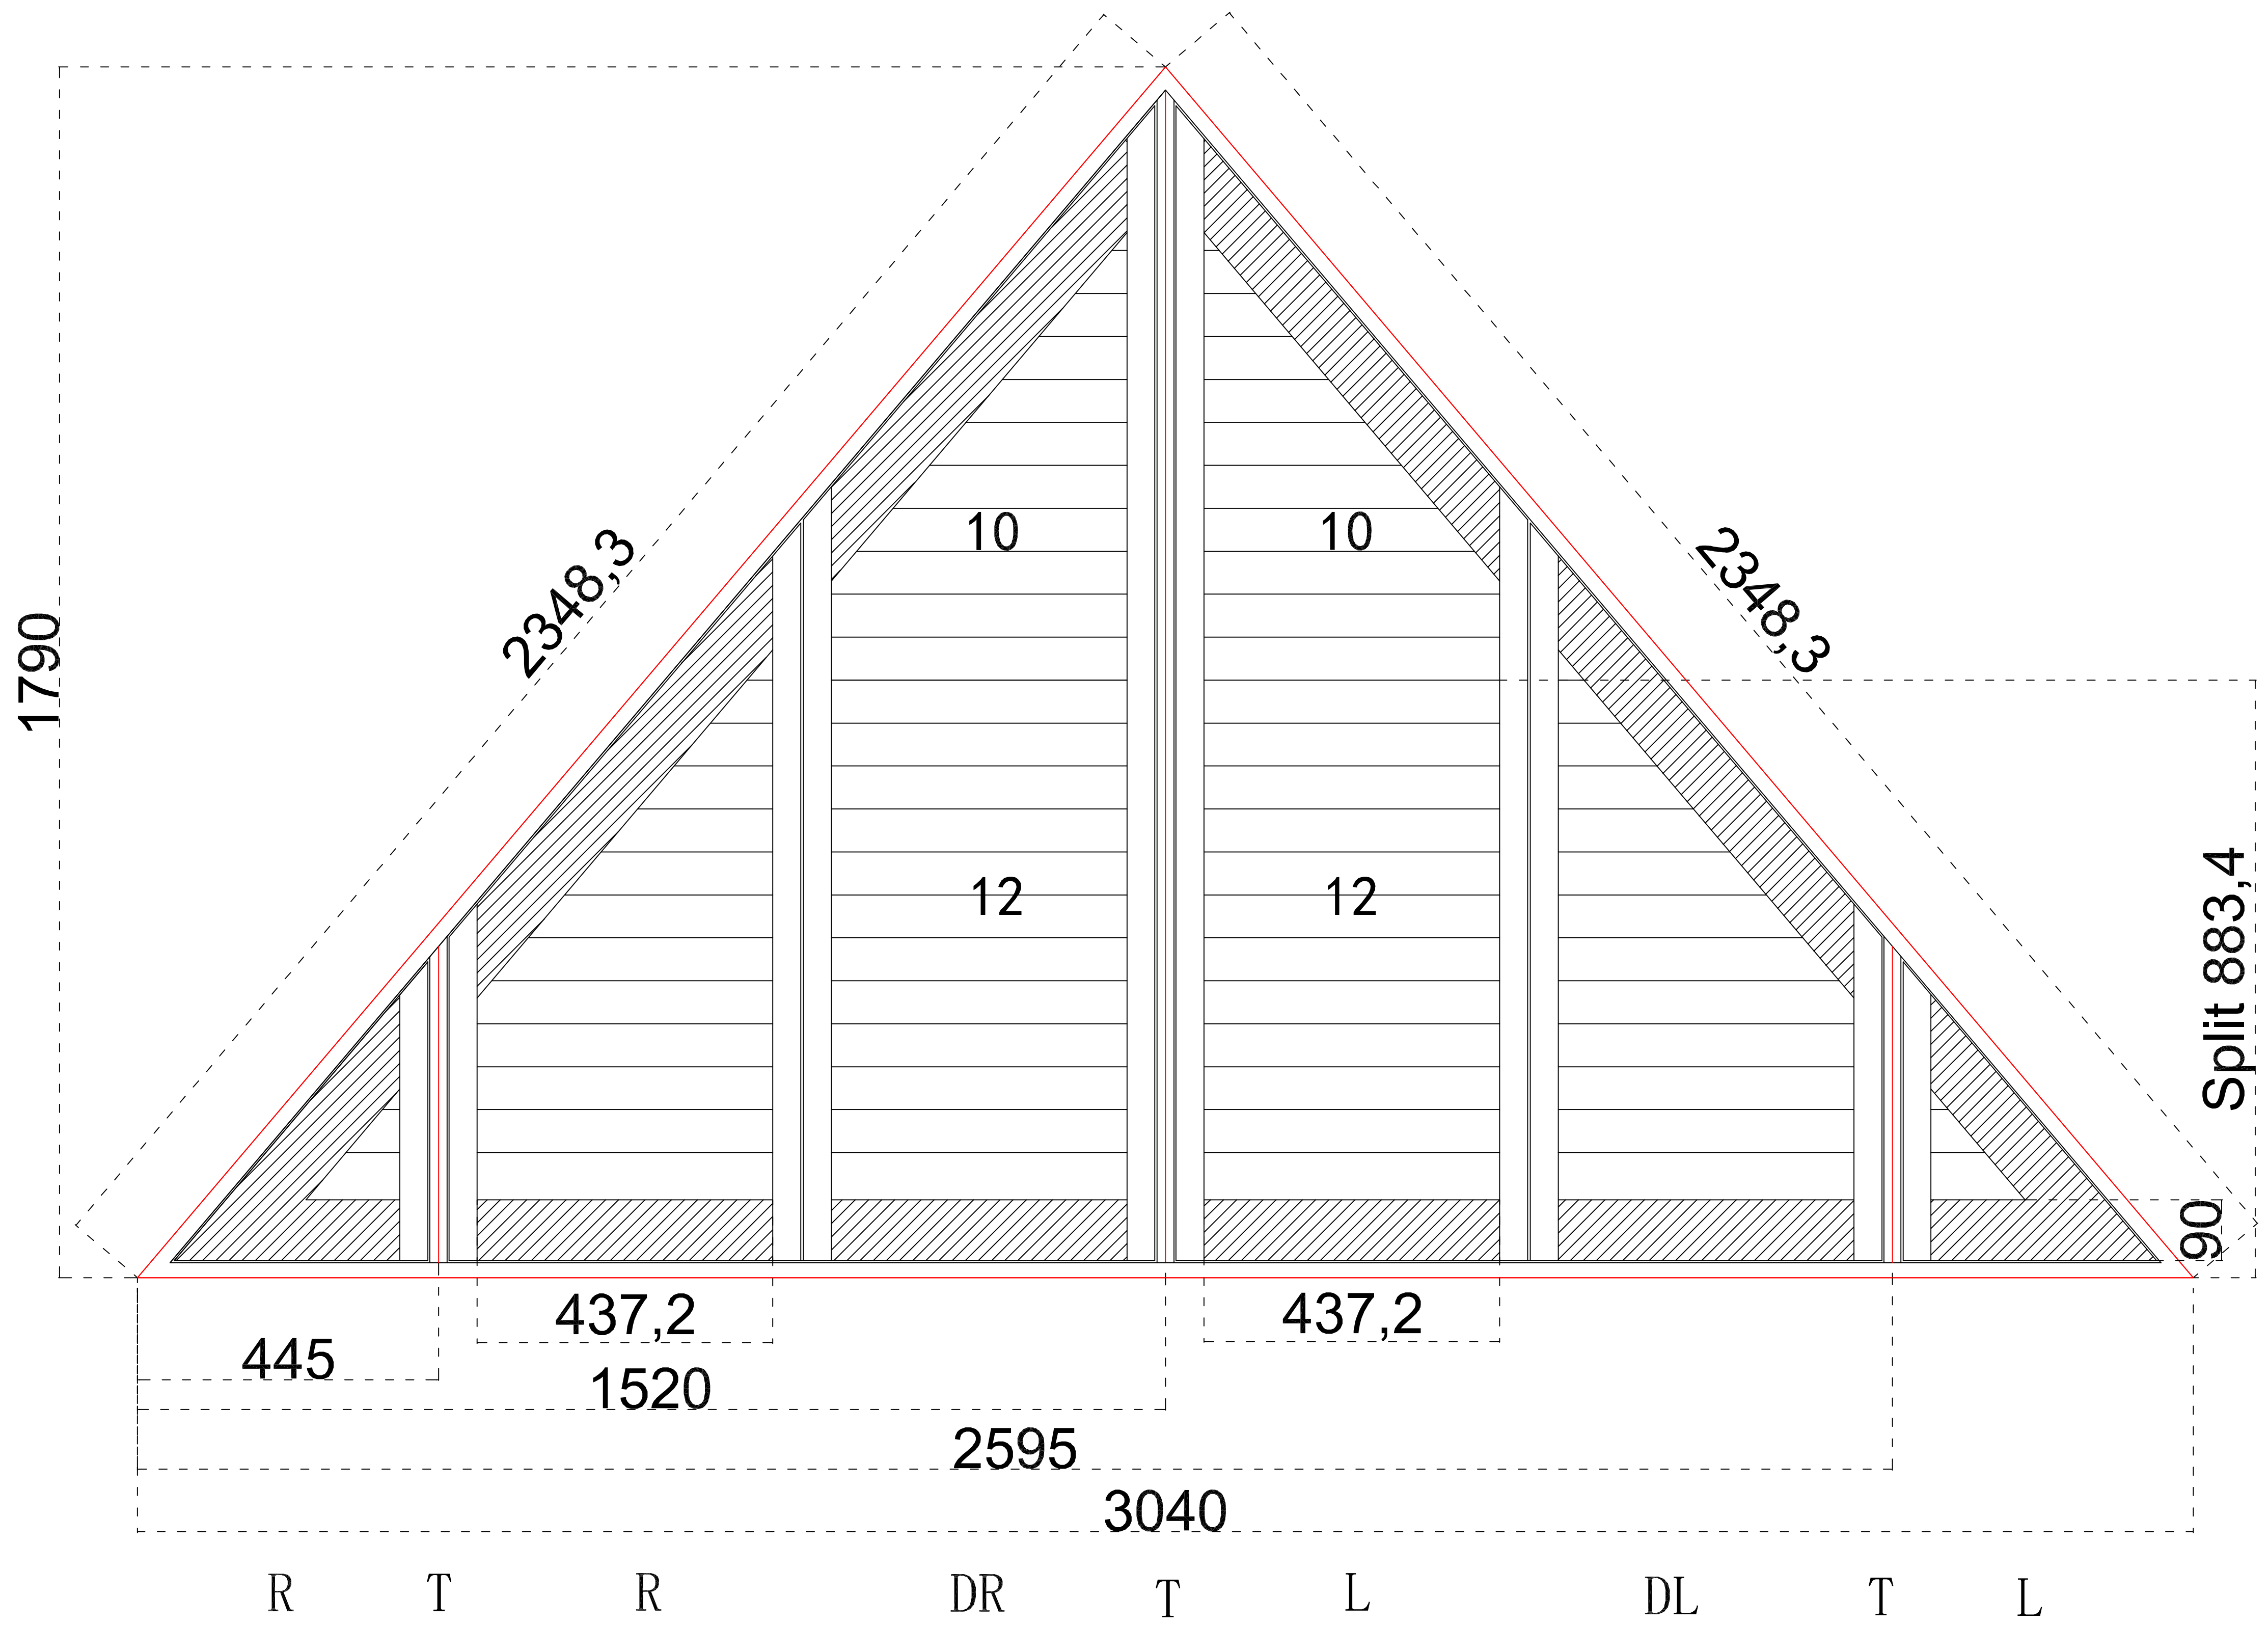

NOTES:

Shutter Color: Washed Lime 003

Hinges Color: White

Qty (数量): 1

Material (材质): Paulownia+ (新材料)

Configuration (窗扇结构): RTR-DRTL-DLTL, Shaped Shutters, 41.3mm Plain Astrigal, 76mm Vintage L

Tilt rod type (拉杆类型): Easy tilt System

Order No (订单号): NA36595

Item (序号): 4

Room (房间号): Top Shape

Louvre Size (叶片类型): 76.2mm

76mm Vintage L