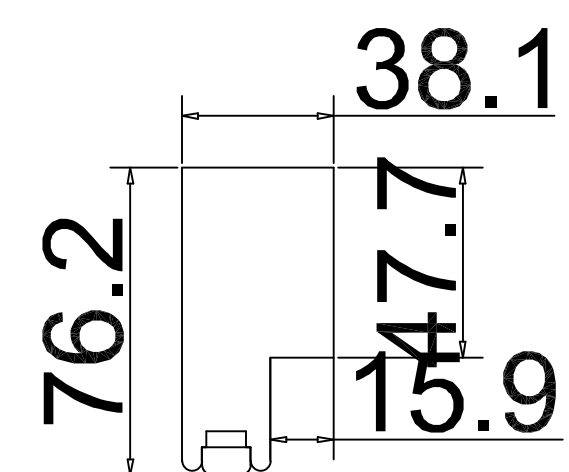

Louvre Size(叶片类型): 76.2mm

76mm Vintage L

L

DL

Extra Magnets
加额外磁铁 ●

NOTES:

Shutter Color: Washed Lime 003

Hinges Color: White

Louvre Size (叶片类型): 76.2mm

[Batten]
 PVC
 Washed Lime 003
 25*3*3250mm *4

NOTES:
 Shutter Color: Washed Lime 003
 Hinges Color: White
 Qty(数量): 1
 Material(材质): Paulownia+(新材料)
 Configuration(窗扇结构): L-DL-DR-DR, IN, 3side, 41.3mm Plain Astrigal, 60mm Vintage L
 Tilt rod type(拉杆类型): Easy tilt System
 Louvre Quantity(叶片数量): 120
 Louvre Size(叶片尺寸): 437.3mm
 Rail Size(上下板尺寸): 489.3mm

Order No(订单号): NA36595
 Item(序号): 3
 Room(房间号): Doors
 Louvre Size(叶片类型): 76.2mm

NOTES:

Shutter Color: Washed Lime 003

Hinges Color: White

Qty (数量): 1

Material (材质): Paulownia+ (新材料)

Configuration (窗扇结构): RTR-DRTL-DLTL, Shaped Shutters, 41.3mm Plain Astrigal, 76mm Vintage L

Tilt rod type (拉杆类型): Easy tilt System

Order No (订单号): NA36595

Item (序号): 4

Room (房间号): Top Shape

Louvre Size (叶片类型): 76.2mm

76mm Vintage L