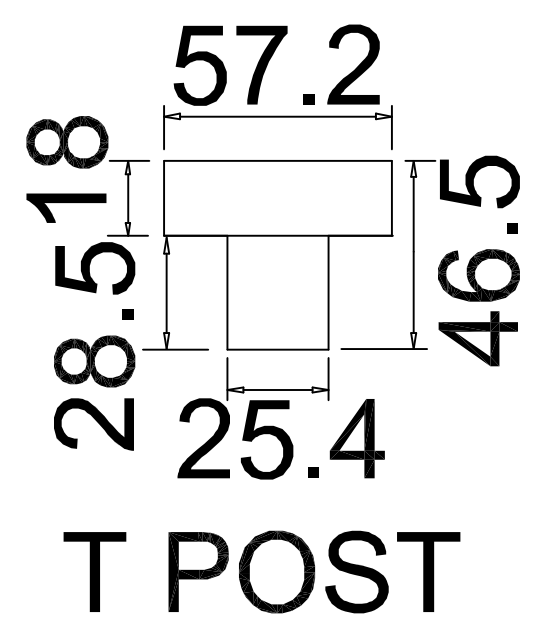

Louvre Size(叶片类型): 76.2mm

76mm Vintage L

L

DL

Extra Magnets
加额外磁铁 ●

NOTES:

Shutter Color: Washed Lime 003

Hinges Color: White

Louvre Size (叶片类型): 76.2mm

[Batten]
 PVC
 Washed Lime 003
 25*3*3250mm *4

NOTES:
 Shutter Color: Washed Lime 003
 Hinges Color: White
 Qty(数量): 1
 Material(材质): Paulownia+(新材料)
 Configuration(窗扇结构): L-DL-DR-DR, IN, 3side, 41.3mm Plain Astrigal, 60mm Vintage L
 Tilt rod type(拉杆类型): Easy tilt System
 Louvre Quantity(叶片数量): 120
 Louvre Size(叶片尺寸): 437.3mm
 Rail Size(上下板尺寸): 489.3mm

Order No(订单号): NA36595
 Item(序号): 3
 Room(房间号): Doors
 Louvre Size(叶片类型): 76.2mm

NOTES:

Shutter Color: Washed Lime 003

Hinges Color: White

Qty (数量): 1

Material (材质): Paulownia+ (新材料)

Configuration (窗扇结构): RTR-DRTL-DLTL, Shaped Shutters, 41.3mm Plain Astrigal, 76mm Vintage L

Tilt rod type (拉杆类型): Easy tilt System

Order No (订单号): NA36595

Item (序号): 4

Room (房间号): Top Shape

Louvre Size (叶片类型): 76.2mm

76mm Vintage L