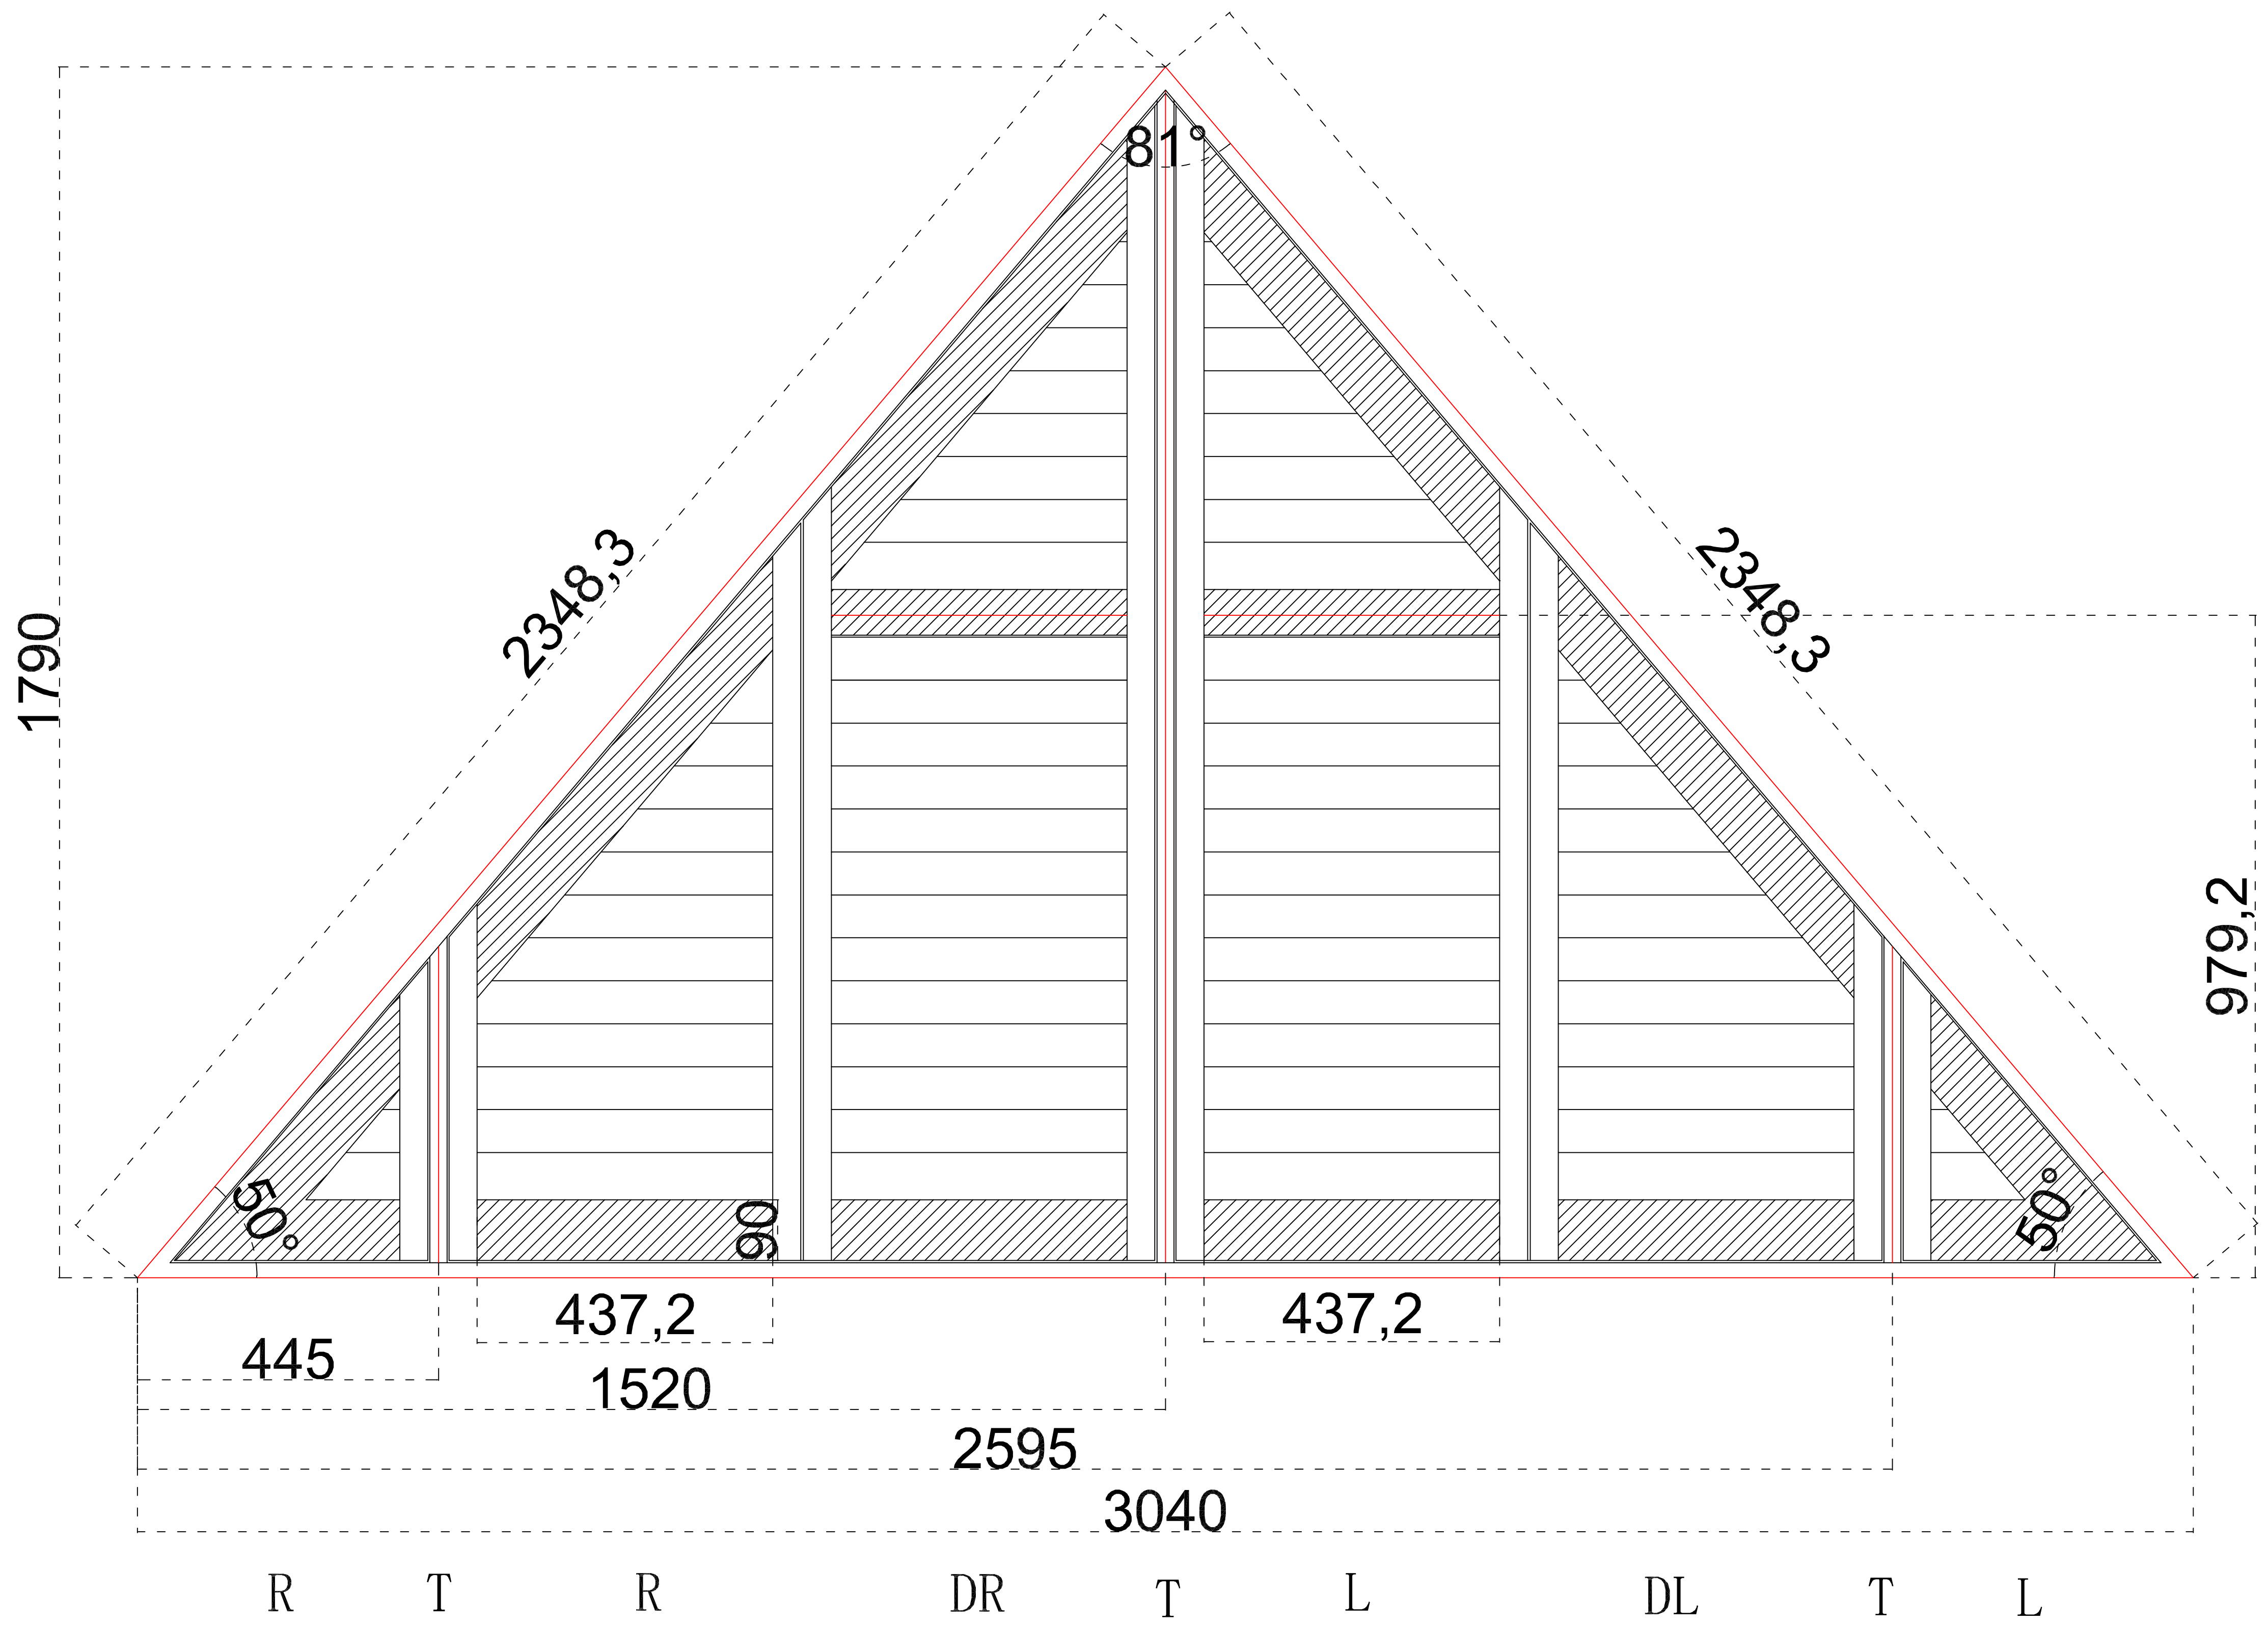

NOTES:

Shutter Color: Washed Lime 003

Hinges Color: White

Qty (数量): 1

Material (材质): Paulownia+ (新材料)

Configuration (窗扇结构): RTR-DRTL-DLTL, Shaped Shutters, 41.3mm Plain Astrigal, 76mm Vintage L

Tilt rod type (拉杆类型): Easy tilt System

Order No (订单号): NA36595

Item (序号): 4

Room (房间号): Top Shape

Louvre Size (叶片类型): 76.2mm

76mm Vintage L