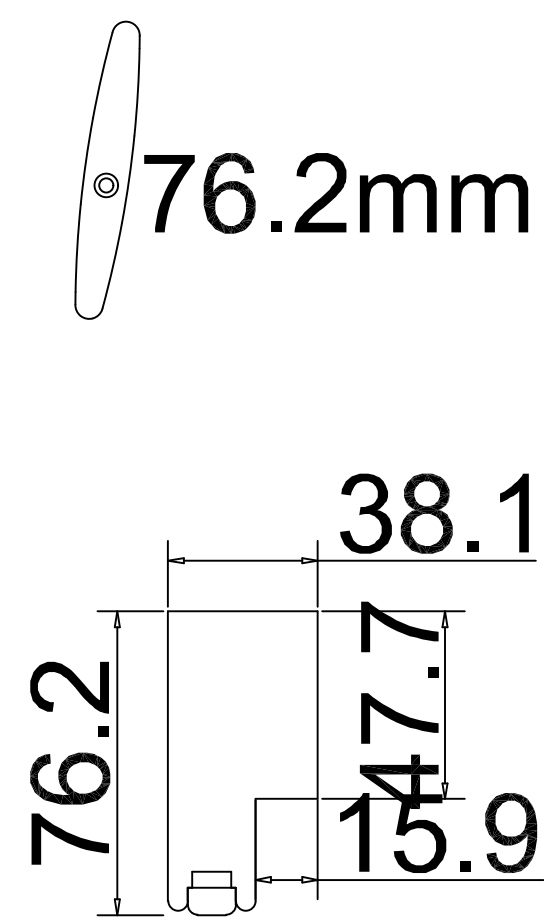

Louvre Size(叶片类型): 76.2mm

76mm Vintage L

L

DL

Extra Magnets
加额外磁铁 ●

NOTES:

Shutter Color: Washed Lime 003

Hinges Color: White

Louvre Size (叶片类型): 76.2mm

[Batten]
 PVC
 Washed Lime 003
 25*3*3250mm *4

NOTES:
 Shutter Color: Washed Lime 003
 Hinges Color: White
 Qty(数量): 1
 Material(材质): Paulownia+(新材料)
 Configuration(窗扇结构): L-DL-DR-DR, IN, 3side, 41.3mm Plain Astrigal, 60mm Vintage L
 Tilt rod type(拉杆类型): Easy tilt System
 Louvre Quantity(叶片数量): 120
 Louvre Size(叶片尺寸): 437.3mm
 Rail Size(上下板尺寸): 489.3mm

Order No(订单号): NA36595
 Item(序号): 3
 Room(房间号): Doors
 Louvre Size(叶片类型): 76.2mm

NOTES:

Shutter Color: Washed Lime 003

Hinges Color: White

Qty (数量): 1

Material (材质): Paulownia+ (新材料)

Configuration (窗扇结构): RTR-DRTL-DLTL, Shaped Shutters, 41.3mm Plain Astrigal, 76mm Vintage L

Tilt rod type (拉杆类型): Easy tilt System

Order No (订单号): NA36595

Item (序号): 4

Room (房间号): Top Shape

Louvre Size (叶片类型): 76.2mm

76mm Vintage L