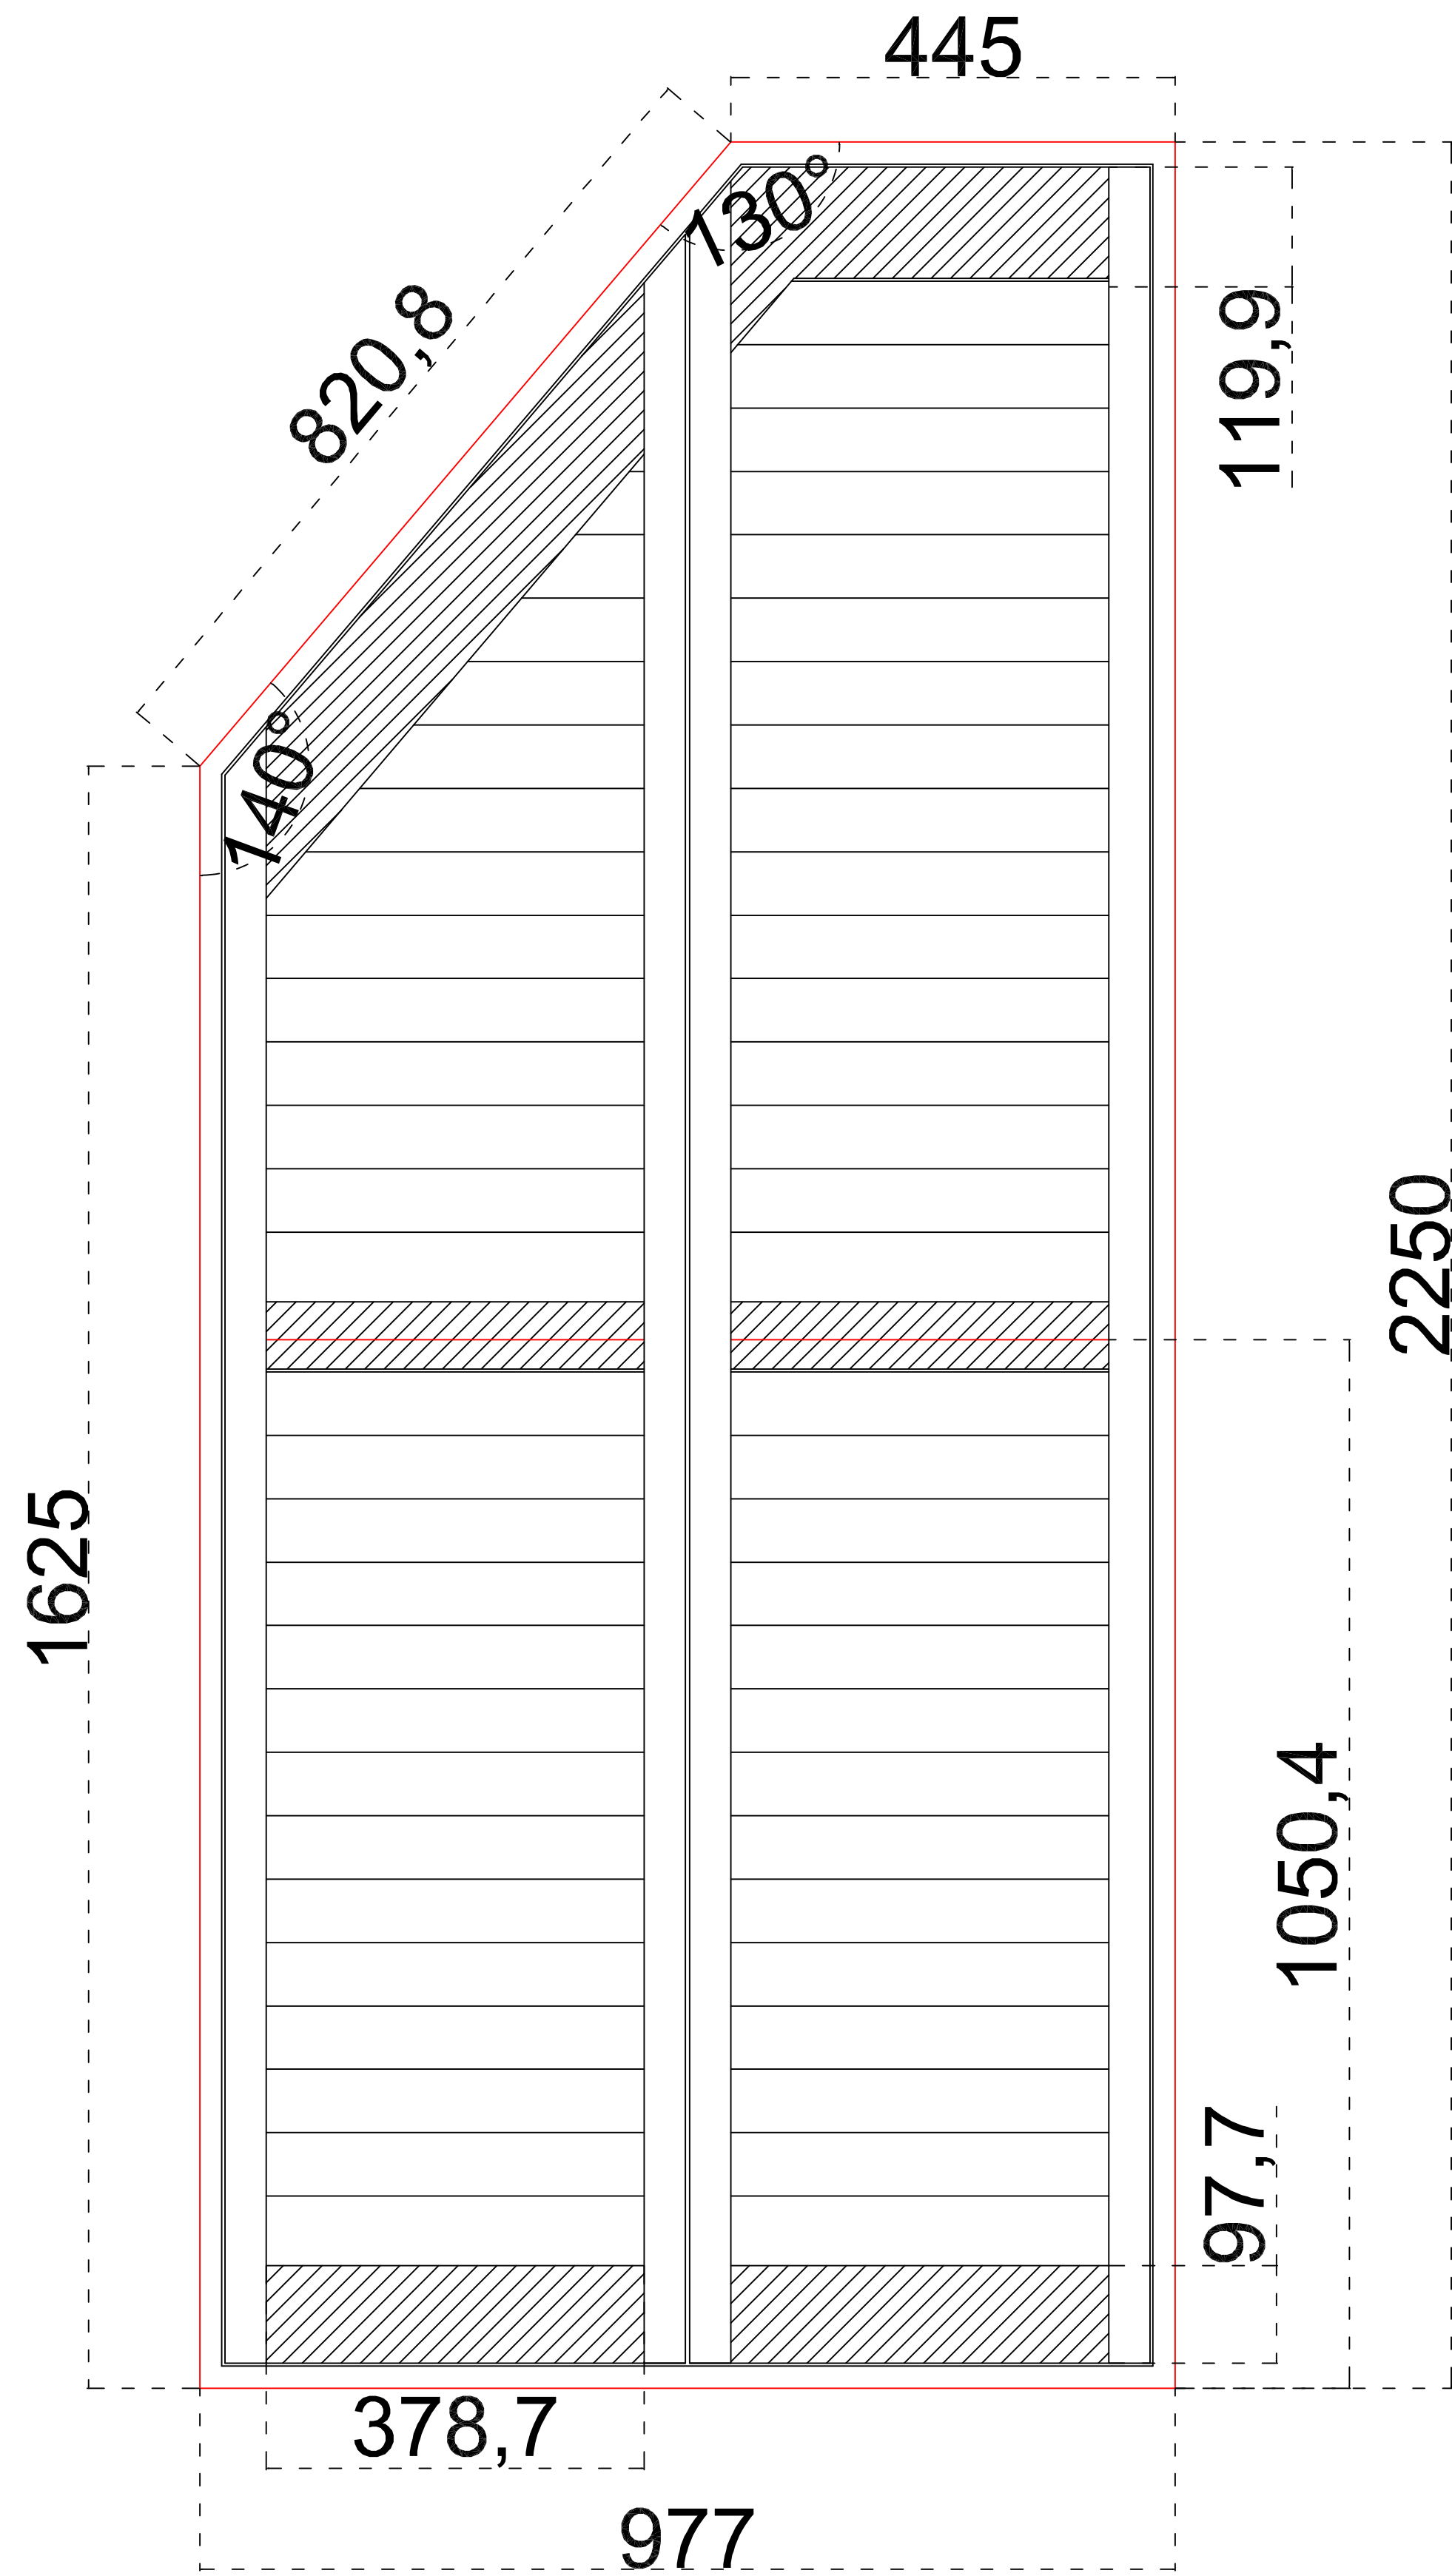

R

DR

Extra Magnets
加额外磁铁 ●

NOTES:

Shutter Color: Washed Lime 003

Hinges Color: White

Qty(数量): 1

Material(材质): Paulownia+(新材料)

Configuration(窗扇结构): R-DR, Shaped Shutters, 41.3mm Plain Astrigal, 76mm Vintage L

Tilt rod type(拉杆类型): Easy tilt System

Order No(订单号): NA36595

Item(序号): 1

Room(房间号): Shape Left

Louvre Size(叶片类型): 76.2mm