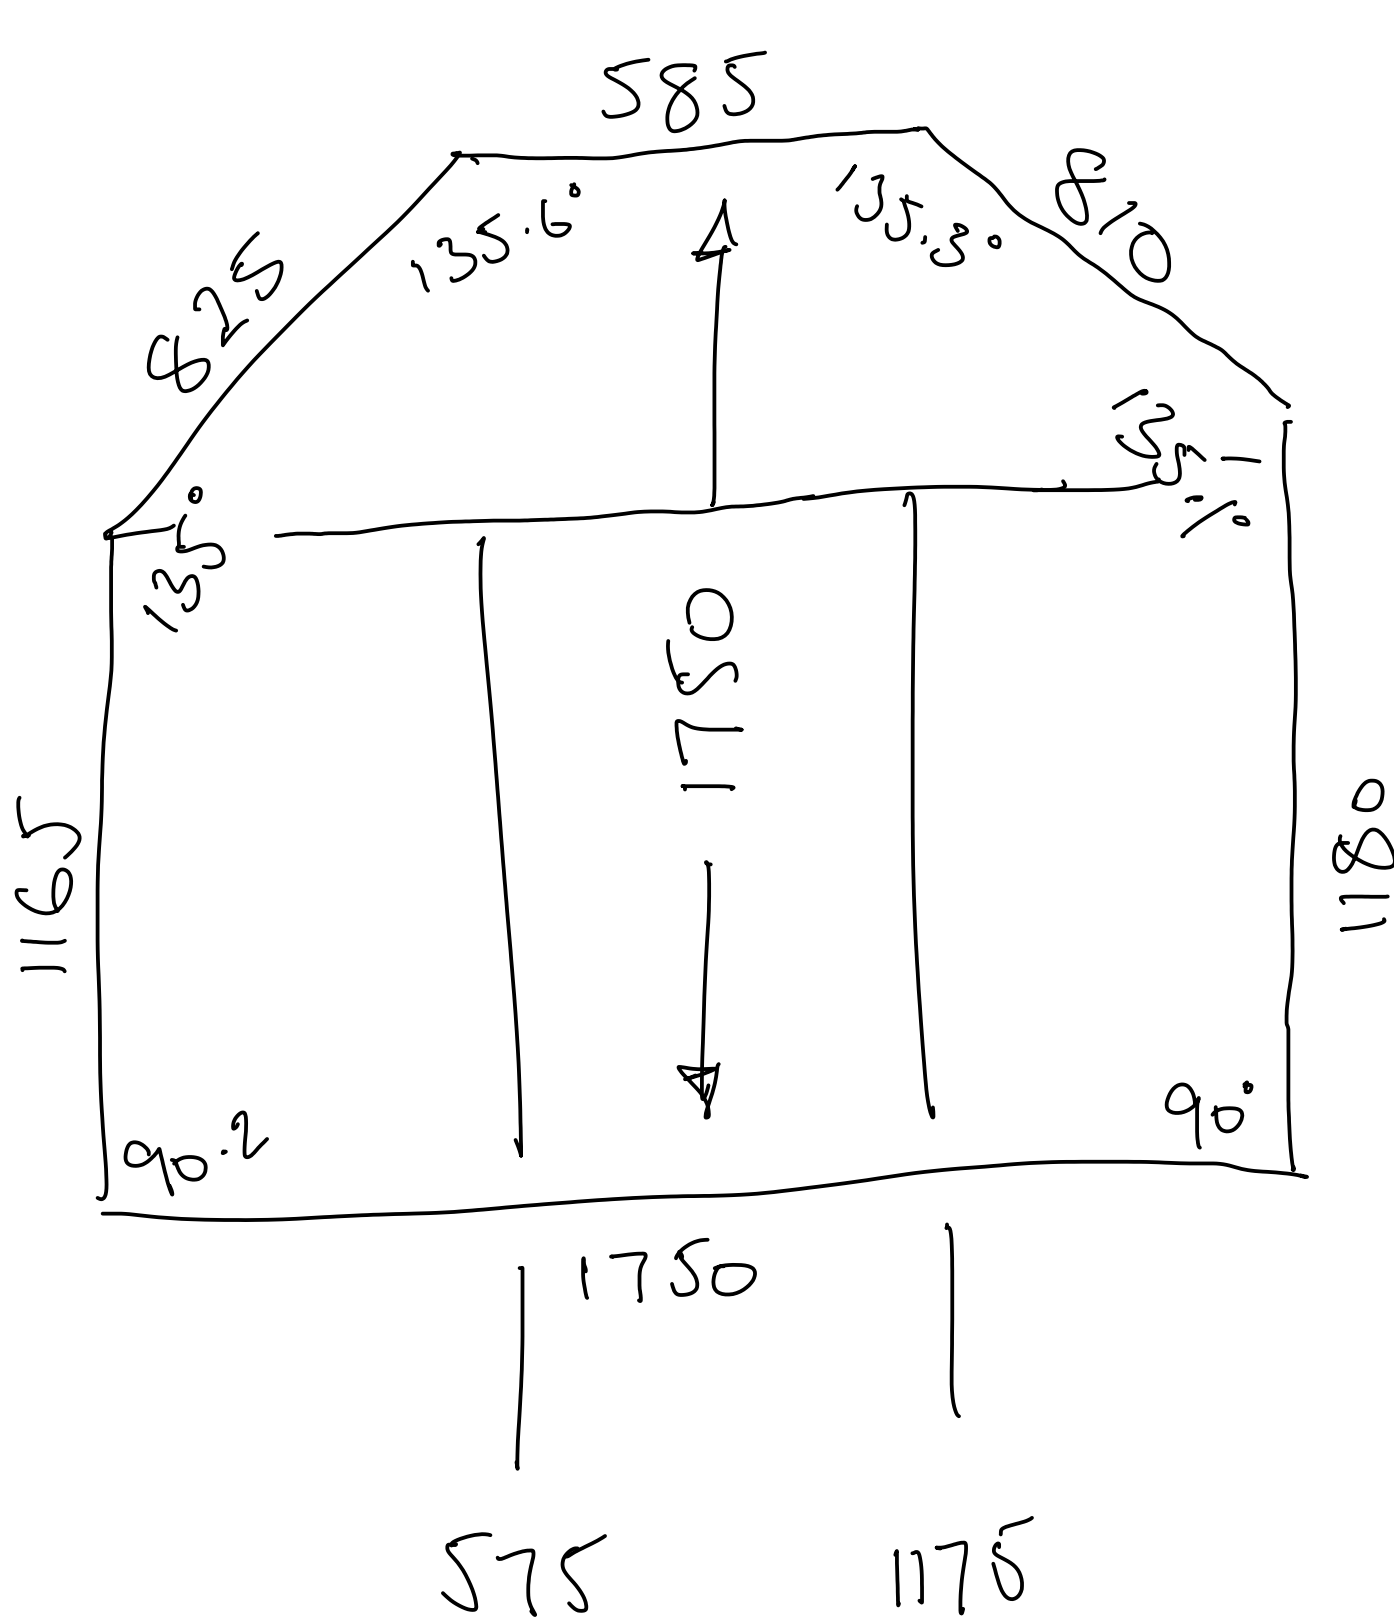

KITCHEN DOORS.

3 x 1030 x 1810 G/S. 32mm BEAD.

WHITE FRAMES.

KITCHEN SINK.

1755 x 983 G/S. LLR

50/50 SPLIT.

SHUTTERS.

BATHROOM.

1132 x 980 G/S.

GIVING INTO TILES.

MASTER BED.

1752 x 1140 G/S. LLR

575 T1

1175 T2

SHUTTERS OR BUNG SCREEN.

DAUGHTER'S ROOM.

1747 x 1137 G/S. LLR

575 T1

1175 T2

SON'S BEDROOM.

1750 x 1122 G/S. LLR

583 T1

1183 T2.

LOUNGE