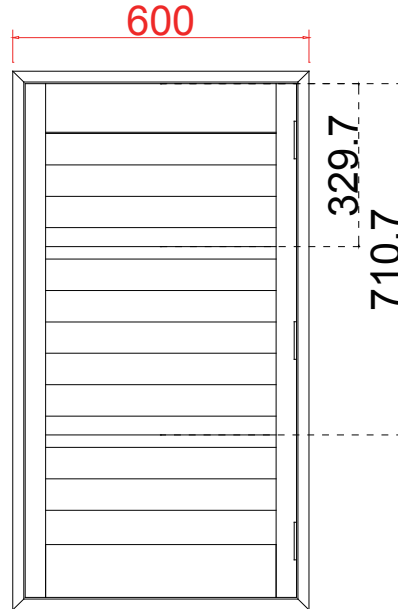

L

13

NOTES:

Shutter Color: Washed Lime 003

Hinges Color: White

Qty(数量): 1

Material(材质): Poly (SH)

Configuration(窗扇结构): L, IN, 4side, 41.3mm Plain Butt, 46mm Plain L

Tilt rod type(拉杆类型): Easy tilt System

Louvre Quantity(叶片数量): 13

Louvre Size(叶片尺寸): 467mm

Rail Size(上下板尺寸): 497mm

Order No(订单号): NA36428

Item(序号): 1

Room(房间号): Ensuite Left

Louvre Size(叶片类型): 76.2mm

R

13

NOTES:

Shutter Color: Washed Lime 003

Hinges Color: White

Qty (数量): 1

Material (材质): Poly (SH)

Configuration (窗扇结构): R, IN, 4side, 41.3mm Plain Butt, 46mm Plain L

Tilt rod type (拉杆类型): Easy tilt System

Louvre Quantity (叶片数量): 13

Louvre Size (叶片尺寸): 465mm

Rail Size (上下板尺寸): 495mm

Order No (订单号): NA36428

Item (序号): 2

Room (房间号): Ensuite Right

Louvre Size (叶片类型): 76.2mm