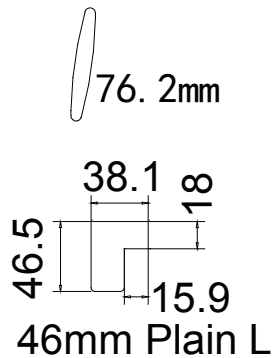

L

13

NOTES:

Shutter Color: Washed Lime 003

Hinges Color: White

Qty(数量): 1

Material(材质): Poly (SH)

Configuration(窗扇结构): L, IN, 4side, 41.3mm Plain Butt, 46mm Plain L

Tilt rod type(拉杆类型): Easy tilt System

Louvre Quantity(叶片数量): 13

Louvre Size(叶片尺寸): 467mm

Rail Size(上下板尺寸): 497mm

Order No(订单号): NA36428

Item(序号): 1

Room(房间号): Ensuite Left

Louvre Size(叶片类型): 76.2mm

R

13

NOTES:

Shutter Color: Washed Lime 003

Hinges Color: White

Qty (数量): 1

Material (材质): Poly (SH)

Configuration (窗扇结构): R, IN, 4side, 41.3mm Plain Butt, 46mm Plain L

Tilt rod type (拉杆类型): Easy tilt System

Louvre Quantity (叶片数量): 13

Louvre Size (叶片尺寸): 465mm

Rail Size (上下板尺寸): 495mm

Order No (订单号): NA36428

Item (序号): 2

Room (房间号): Ensuite Right

Louvre Size (叶片类型): 76.2mm