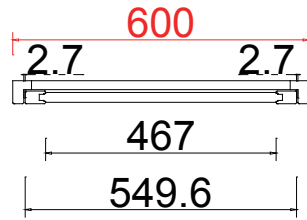

L

13

NOTES:

Shutter Color: Washed Lime 003

Hinges Color: White

Qty(数量): 1

Material(材质): Poly (SH)

Configuration(窗扇结构): L, IN, 4side, 41.3mm Plain Butt, 46mm Plain L

Tilt rod type(拉杆类型): Easy tilt System

Louvre Quantity(叶片数量): 13

Louvre Size(叶片尺寸): 467mm

Rail Size(上下板尺寸): 497mm

Order No(订单号): NA36428

Item(序号): 1

Room(房间号): Ensuite Left

Louvre Size(叶片类型): 76.2mm

R

13

NOTES:

Shutter Color: Washed Lime 003

Hinges Color: White

Qty (数量): 1

Material (材质): Poly (SH)

Configuration (窗扇结构): R, IN, 4side, 41.3mm Plain Butt, 46mm Plain L

Tilt rod type (拉杆类型): Easy tilt System

Louvre Quantity (叶片数量): 13

Louvre Size (叶片尺寸): 465mm

Rail Size (上下板尺寸): 495mm

Order No (订单号): NA36428

Item (序号): 2

Room (房间号): Ensuite Right

Louvre Size (叶片类型): 76.2mm