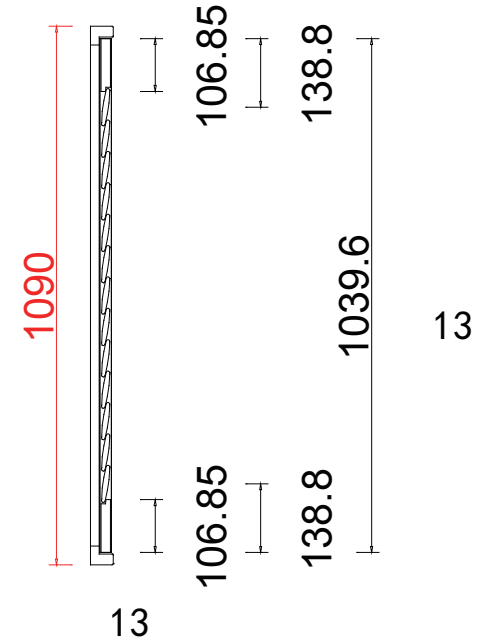

L

13

NOTES:

Shutter Color: Washed Lime 003

Hinges Color: White

Qty(数量): 1

Material(材质): Poly (SH)

Configuration(窗扇结构): L, IN, 4side, 41.3mm Plain Butt, 46mm Plain L

Tilt rod type(拉杆类型): Easy tilt System

Louvre Quantity(叶片数量): 13

Louvre Size(叶片尺寸): 467mm

Rail Size(上下板尺寸): 497mm

Order No(订单号): NA36428

Item(序号): 1

Room(房间号): Ensuite Left

Louvre Size(叶片类型): 76.2mm

R

13

NOTES:

Shutter Color: Washed Lime 003

Hinges Color: White

Qty (数量): 1

Material (材质): Poly (SH)

Configuration (窗扇结构): R, IN, 4side, 41.3mm Plain Butt, 46mm Plain L

Tilt rod type (拉杆类型): Easy tilt System

Louvre Quantity (叶片数量): 13

Louvre Size (叶片尺寸): 465mm

Rail Size (上下板尺寸): 495mm

Order No (订单号): NA36428

Item (序号): 2

Room (房间号): Ensuite Right

Louvre Size (叶片类型): 76.2mm