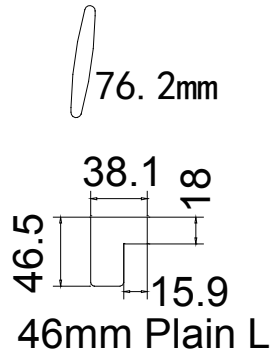

L

13

NOTES:

Shutter Color: Washed Lime 003

Hinges Color: White

Qty(数量): 1

Material(材质): Poly (SH)

Configuration(窗扇结构): L, IN, 4side, 41.3mm Plain Butt, 46mm Plain L

Tilt rod type(拉杆类型): Easy tilt System

Louvre Quantity(叶片数量): 13

Louvre Size(叶片尺寸): 467mm

Rail Size(上下板尺寸): 497mm

Order No(订单号): NA36428

Item(序号): 1

Room(房间号): Ensuite Left

Louvre Size(叶片类型): 76.2mm

R

13

NOTES:

Shutter Color: Washed Lime 003

Hinges Color: White

Qty (数量): 1

Material (材质): Poly (SH)

Configuration (窗扇结构): R, IN, 4side, 41.3mm Plain Butt, 46mm Plain L

Tilt rod type (拉杆类型): Easy tilt System

Louvre Quantity (叶片数量): 13

Louvre Size (叶片尺寸): 465mm

Rail Size (上下板尺寸): 495mm

Order No (订单号): NA36428

Item (序号): 2

Room (房间号): Ensuite Right

Louvre Size (叶片类型): 76.2mm