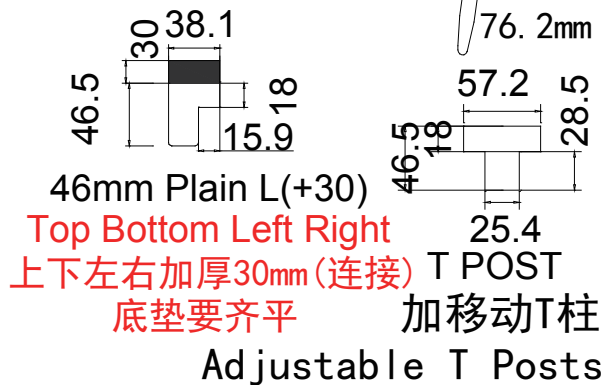

L R T L T L R

NOTES:

Shutter Color: Super White 001

Hinges Color: White

Qty(数量): 1

Material(材质): POLY(SH)

Configuration(窗扇结构): L-DRTLTL-DR, IN, 4side, 41.3mm Plain Astrigal, 46mm Plain L

Tilt rod type(拉杆类型): Easy tilt System

Louvre Quantity(叶片数量): 24/12/24

Louvre Size(叶片尺寸): 413.0mm, 409mm, 415.5mm

Rail Size(上下板尺寸): 443.0mm, 439mm, 445.5mm

Order No(订单号): RM31908

Item(序号): 14

Room(房间号): Kitchen

Louvre Size(叶片类型): 76.2mm

**Remake the whole of shutters
重做所有窗扇和外框**