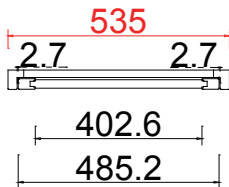

Hinges Color: White

Qty (数量): 1

Material (材质): Paulownia + (新材料)

Configuration (窗扇结构): R, IN, 4side, 41.3mm Plain Butt, 46mm Plain L

Tilt rod type (拉杆类型): Easy tilt System

Louvre Quantity (叶片数量): 13

Louvre Size (叶片尺寸): 483.6mm

Rail Size (上下板尺寸): 535.6mm

Order No (订单号): NA31908

Item (序号): 5

Room (房间号): Office

Louvre Size (叶片类型): 76.2mm

76.2mm

L

22

Louvre Quantity (叶片数量): 22

Louvre Size (叶片尺寸): 400.6mm

Rail Size (上下板尺寸): 452.6mm

Order No (订单号): NA31908

Item (序号): 6

Room (房间号): Bedroom

Louvre Size (叶片类型): 76.2mm

**Extra Magnets
加额外磁铁**