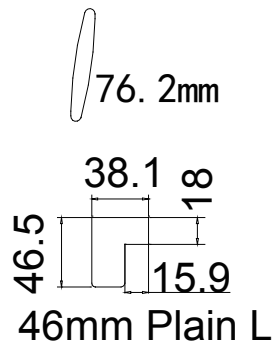

Configuration (窗扇结构): R, IN, 4side, 41.3mm Plain Butt, 46mm Plain L

Tilt rod type (拉杆类型): Easy tilt System

Louvre Quantity (叶片数量): 22

Louvre Size (叶片尺寸): 400.6mm

Rail Size (上下板尺寸): 452.6mm

Order No (订单号): NA31908

Order No(订单号): NA31908

Hinges Color: White

Item(序号): 9

Qty(数量): 1

Room(房间号): Dressing

Material(材质): Paulownia +(新材料) Louvre Size(叶片类型): 76.2mm

Configuration(窗扇结构): L, IN, 4side, 41.3mm Plain Butt, 46mm Plain L

Tilt rod type(拉杆类型): Easy tilt System

Louvre Quantity(叶片数量): 14

Louvre Size(叶片尺寸): 218.6mm

Rail Size(上下板尺寸): 270.6mm

R

14

NOTES:

Shutter Color: Super White 001

Hinges Color: White

Qty (数量): 1

Material (材质): Paulownia + (新材料)

Configuration (窗扇结构): R, IN, 4side, 41.3mm Plain Butt, 46mm Plain L

Tilt rod type (拉杆类型): Easy tilt System

Louvre Quantity (叶片数量): 14

Louvre Size (叶片尺寸): 485.6mm