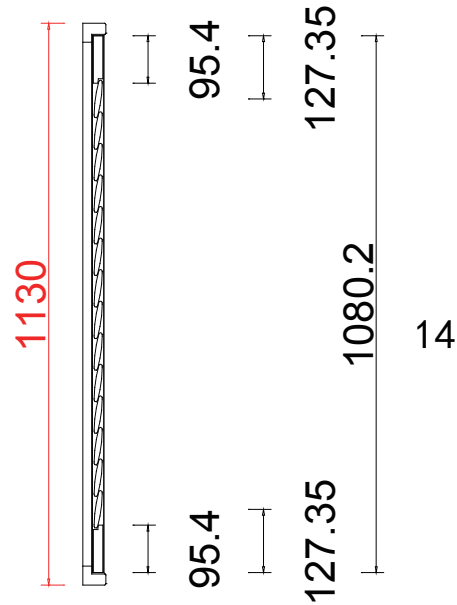

L

14

NOTES:

Shutter Color: Super White 001

Order No(订单号): NA31908

Hinges Color: White

Item(序号): 9

Qty(数量): 1

Room(房间号): Dressing

Material(材质): Paulownia +(新材料) Louvre Size(叶片类型): 76.2mm

Configuration(窗扇结构): L, IN, 4side, 41.3mm Plain Butt, 46mm Plain L

Tilt rod type(拉杆类型): Easy tilt System

Louvre Quantity(叶片数量): 14

Louvre Size(叶片尺寸): 218.6mm

Rail Size(上下板尺寸): 270.6mm