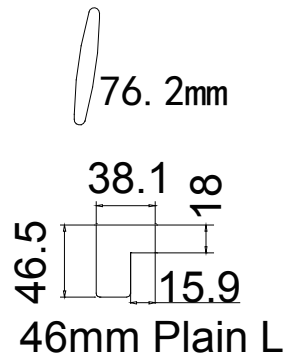

Louvre Size (叶片尺寸): 543.1mm, 619.5mm, 540.1mm

Rail Size (上下板尺寸): 595.1mm, 671.5mm, 592.1mm

Order No (订单号): NA31908

Item (序号): 2

Room (房间号): Living Room

Louvre Size (叶片类型): 76.2mm

Extra Magnets

加额外磁铁

Configuration(窗扇结构): L-DR, IN, 4side, 41.3mm Plain Astrigal, 46mm Plain L

Tilt rod type(拉杆类型): Easy tilt System

Louvre Quantity(叶片数量): 44

Louvre Size(叶片尺寸): 419mm

Rail Size(上下板尺寸): 471mm

Order No(订单号): NA31908

Hinges Color: White

Qty (数量): 1

Material (材质): Paulownia + (新材料)

Configuration (窗扇结构): R, IN, 4side, 41.3mm Plain Butt, 46mm Plain L

Tilt rod type (拉杆类型): Easy tilt System

Louvre Quantity (叶片数量): 13

Louvre Size (叶片尺寸): 483.6mm

Rail Size (上下板尺寸): 535.6mm

Order No (订单号): NA31908

Item (序号): 5

Room (房间号): Office

Louvre Size (叶片类型): 76.2mm

76.2mm

L

22