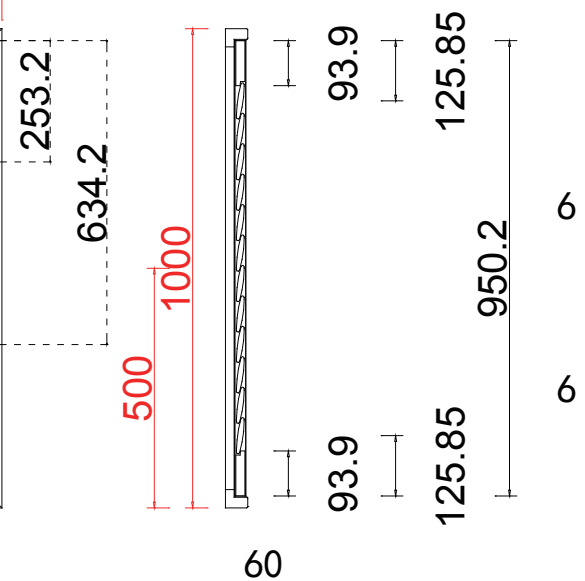

Hinges Color: White

Qty(数量): 1

Material(材质): POLY(SH)

Configuration(窗扇结构): L-DR, IN, 4side, 41.3mm Plain Astrigal, 46mm Plain L

Tilt rod type(拉杆类型): Easy tilt System

Louvre Quantity(叶片数量): 40

Louvre Size(叶片尺寸): 421.5mm

Rail Size(上下板尺寸): 449.5mm

Order No(订单号): NA31908

Item(序号): 13

Room(房间号): Bathroom

Louvre Size(叶片类型): 76.2mm

NOTES:

Shutter Color: Super White 001
 Hinges Color: White
 Qty(数量): 1
 Material(材质): POLY(SH)
 Configuration(窗扇结构): L-DRTLTL-DR, IN, 4side, 41.3mm Plain Astrigal, 46mm Plain L
 Tilt rod type(拉杆类型): Easy tilt System
 Louvre Quantity(叶片数量): 24/12/24
 Louvre Size(叶片尺寸): 421.8mm, 412.6mm, 406.8mm
 Adjustable T Posts Rail Size(上下板尺寸): 449.8mm, 440.6mm, 434.8mm