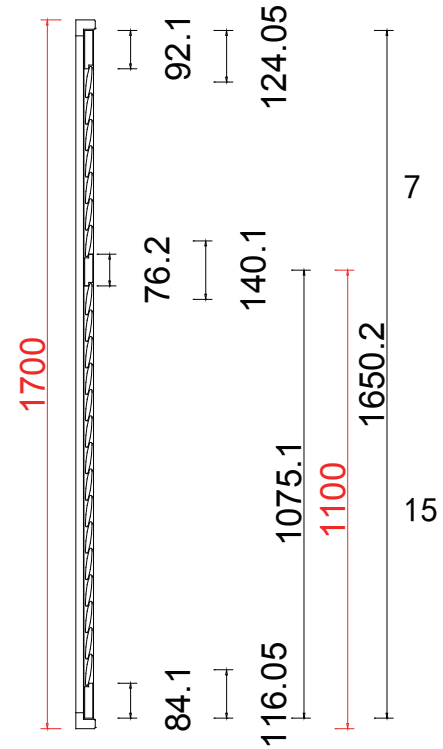

L R

44

NOTES:

Shutter Color: Super White 001

Hinges Color: White

Qty(数量): 1

Material(材质): Paulownia +(新材料)

Configuration(窗扇结构): L-DR, IN, 4side, 41.3mm Plain Astrigal, 46mm Plain L

Tilt rod type(拉杆类型): Easy tilt System

Louvre Quantity(叶片数量): 44

Louvre Size(叶片尺寸): 419mm

Rail Size(上下板尺寸): 471mm

Order No(订单号): NA31908

Item(序号): 4

Room(房间号): Office

Louvre Size(叶片类型): 76.2mm