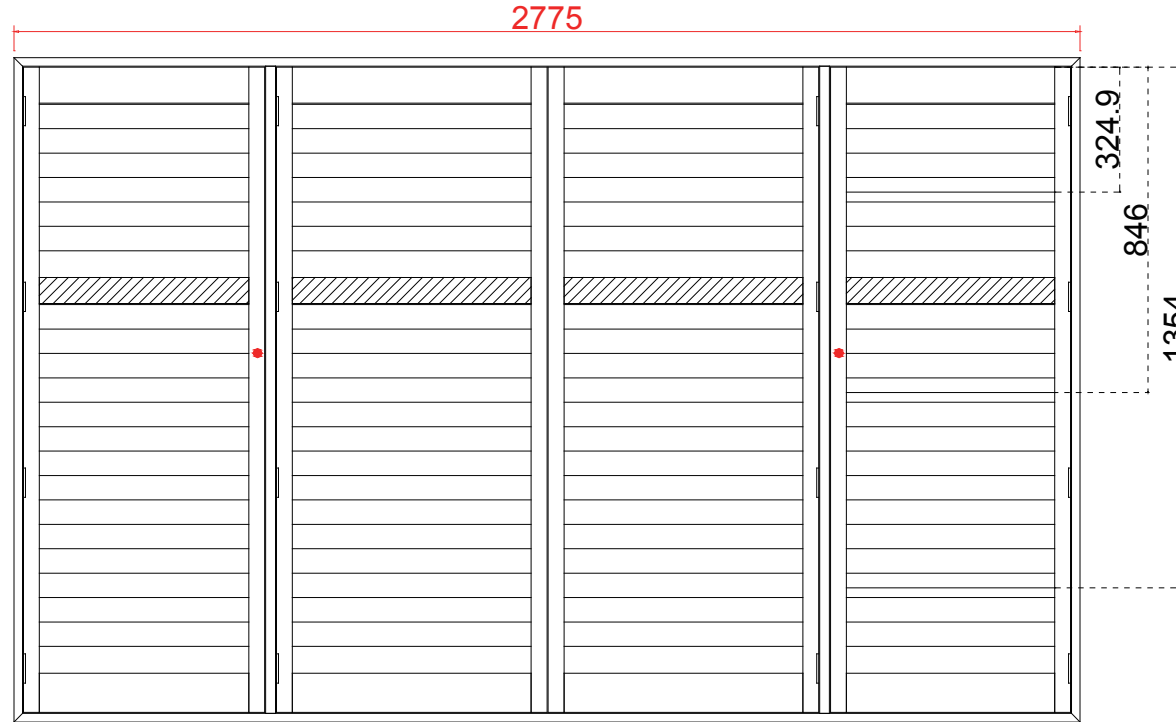

Item (序号): 1

Room (房间号): Living Room

Louvre Size (叶片类型): 76.2mm

46mm Plain L

Extra Magnets
 加额外磁铁

L T L R T R

NOTES:

Shutter Color: Super White 001