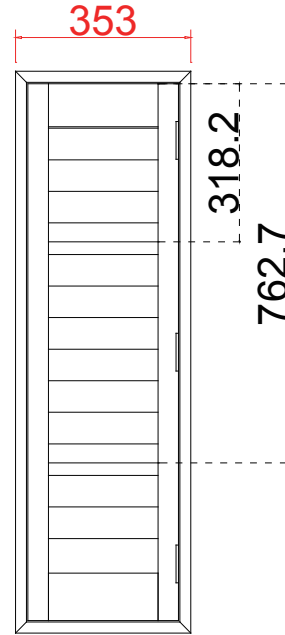

Configuration (窗扇结构): L, IN, 4side, 41.3mm Plain Butt, 46mm Plain L

Tilt rod type (拉杆类型): Easy tilt System

Louvre Quantity (叶片数量): 22

Louvre Size (叶片尺寸): 405.6mm

Rail Size (上下板尺寸): 457.6mm

Order No (订单号): NA31908

Tilt rod type(拉杆类型): Easy tilt System

Louvre Quantity(叶片数量): 14

Louvre Size(叶片尺寸): 218.6mm

Rail Size(上下板尺寸): 270.6mm

R

14

NOTES:

Shutter Color: Super White 001

Hinges Color: White

Qty (数量): 1

Material (材质): Paulownia + (新材料)

Configuration (窗扇结构): R, IN, 4side, 41.3mm Plain Butt, 46mm Plain L

Tilt rod type (拉杆类型): Easy tilt System

Louvre Quantity (叶片数量): 14

Louvre Size (叶片尺寸): 485.6mm

Rail Size (上下板尺寸): 537.6mm

Order No (订单号): NA31908

Item (序号): 10

Room (房间号): Dressing

Louvre Size (叶片类型): 76.2mm

R

14

NOTES: