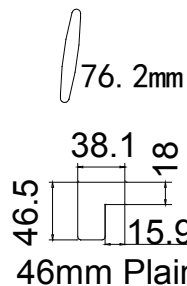

46mm Plain L

Extra Magnets
加额外磁铁