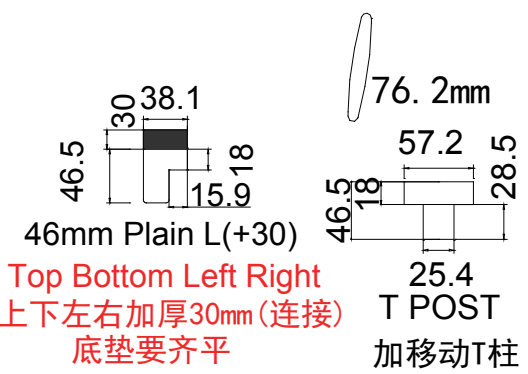

Hinges Color: White

Qty(数量): 1

Material(材质): POLY(SH)

Configuration(窗扇结构): L-DR, IN, 4side, 41.3mm Plain Astrigal, 46mm Plain L

Tilt rod type(拉杆类型): Easy tilt System

Louvre Quantity(叶片数量): 44

Louvre Size(叶片尺寸): 428mm

Rail Size(上下板尺寸): 456mm

Order No(订单号): NA31908

Item(序号): 12

Room(房间号): Ensuite

Louvre Size(叶片类型): 76.2mm

L R

NOTES:

Shutter Color: Super White 001

Hinges Color: White

Qty(数量): 1

Material(材质): POLY(SH)

Configuration(窗扇结构): L-DR, IN, 4side, 41.3mm Plain Astrigal, 46mm Plain L

Tilt rod type(拉杆类型): Easy tilt System

Louvre Quantity(叶片数量): 40

Louvre Size(叶片尺寸): 421.5mm

Rail Size(上下板尺寸): 449.5mm

Order No(订单号): NA31908

Item(序号): 13

Room(房间号): Bathroom

Louvre Size(叶片类型): 76.2mm

NOTES:

Shutter Color: Super White 001
 Hinges Color: White
 Qty(数量): 1
 Material(材质): POLY(SH)
 Configuration(窗扇结构): L-DRTLTL-DR, IN, 4side, 41.3mm Plain Astrigal, 46mm Plain L
 Tilt rod type(拉杆类型): Easy tilt System
 Louvre Quantity(叶片数量): 24/12/24
 Louvre Size(叶片尺寸): 421.8mm, 412.6mm, 406.8mm
 Adjustable T Posts Rail Size(上下板尺寸): 449.8mm, 440.6mm, 434.8mm