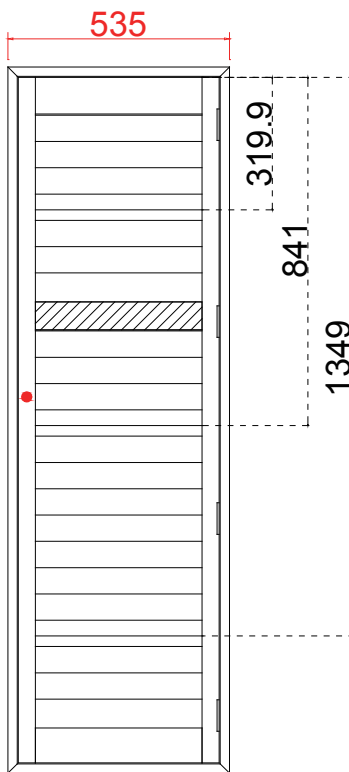

R

22

NOTES:

Shutter Color: Super White 001

Hinges Color: White

Qty (数量): 1

Material (材质): Paulownia + (新材料)

Configuration (窗扇结构): R, IN, 4side, 41.3mm Plain Butt, 46mm Plain L

Tilt rod type (拉杆类型): Easy tilt System

Louvre Quantity (叶片数量): 22

Louvre Size (叶片尺寸): 400.6mm

Rail Size (上下板尺寸): 452.6mm

Order No (订单号): NA31908

Item (序号): 8

Room (房间号): Bedroom

Louvre Size (叶片类型): 76.2mm

**Extra Magnets
加额外磁铁**