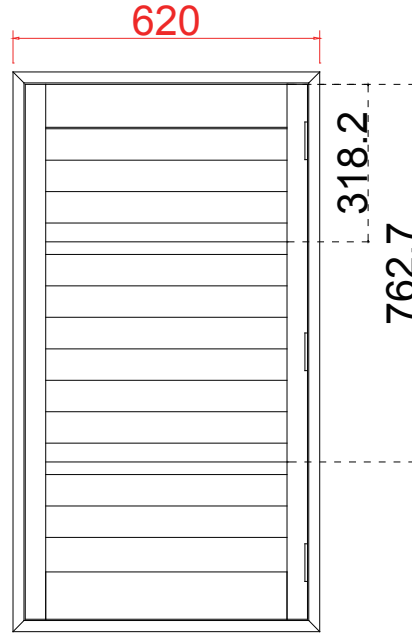

Order No(订单号): NA31908

Hinges Color: White

Item(序号): 9

Qty(数量): 1

Room(房间号): Dressing

Material(材质): Paulownia +(新材料) Louvre Size(叶片类型): 76.2mm

Configuration(窗扇结构): L, IN, 4side, 41.3mm Plain Butt, 46mm Plain L

Tilt rod type(拉杆类型): Easy tilt System

Louvre Quantity(叶片数量): 14

Louvre Size(叶片尺寸): 218.6mm

Rail Size(上下板尺寸): 270.6mm

R

14

NOTES:

Shutter Color: Super White 001

Rail Size (上下板尺寸): 537.6mm

Order No (订单号): NA31908

Item (序号): 10

Room (房间号): Dressing

Louvre Size (叶片类型): 76.2mm

R

14

NOTES: