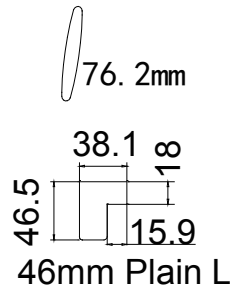

Louvre Size (叶片尺寸): 543.1mm, 619.5mm, 540.1mm

Rail Size (上下板尺寸): 595.1mm, 671.5mm, 592.1mm

Order No (订单号): NA31908

Item (序号): 2

Room (房间号): Living Room

Louvre Size (叶片类型): 76.2mm

Extra Magnets

加额外磁铁

Tilt rod type(拉杆类型): Easy tilt System

Louvre Quantity(叶片数量): 22

Louvre Size(叶片尺寸): 415.6mm

Rail Size(上下板尺寸): 467.6mm

Order No(订单号): NA31908

Item(序号): 3

Room(房间号): Living Room

Louvre Size(叶片类型): 76.2mm

Configuration(窗扇结构): L-DR, IN, 4side, 41.3mm Plain Astrigal, 46mm Plain L

Tilt rod type(拉杆类型): Easy tilt System

Louvre Quantity(叶片数量): 44

Louvre Size(叶片尺寸): 419mm

Rail Size(上下板尺寸): 471mm

Order No(订单号): NA31908

Item(序号): 4

Room(房间号): Office

Louvre Size(叶片类型): 76.2mm

Rail Size(上下板尺寸): 471mm

R

13

NOTES:

Shutter Color: Super White 001