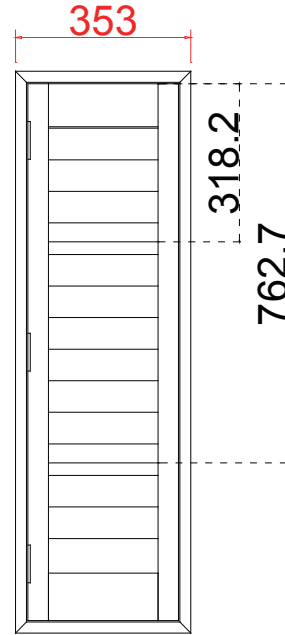

L

14

NOTES:

Shutter Color: Super White 001

Order No(订单号): NA31908

Hinges Color: White

Item(序号): 9

Qty(数量): 1

Room(房间号): Dressing

Material(材质): Paulownia +(新材料) Louvre Size(叶片类型): 76.2mm

Configuration(窗扇结构): L, IN, 4side, 41.3mm Plain Butt, 46mm Plain L

Tilt rod type(拉杆类型): Easy tilt System

Louvre Quantity(叶片数量): 14

Louvre Size(叶片尺寸): 218.6mm

Rail Size(上下板尺寸): 270.6mm