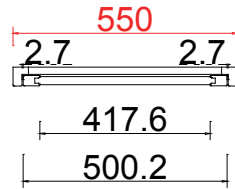

Louvre Size (叶片尺寸): 543.1mm, 619.5mm, 540.1mm

Rail Size (上下板尺寸): 595.1mm, 671.5mm, 592.1mm

Order No (订单号): NA31908

Item (序号): 2

Room (房间号): Living Room

Louvre Size (叶片类型): 76.2mm

Extra Magnets

加额外磁铁

Tilt rod type(拉杆类型): Easy tilt System

Louvre Quantity(叶片数量): 22

Louvre Size(叶片尺寸): 415.6mm

Rail Size(上下板尺寸): 467.6mm

Order No(订单号): NA31908

Item(序号): 3

Room(房间号): Living Room

Louvre Size(叶片类型): 76.2mm