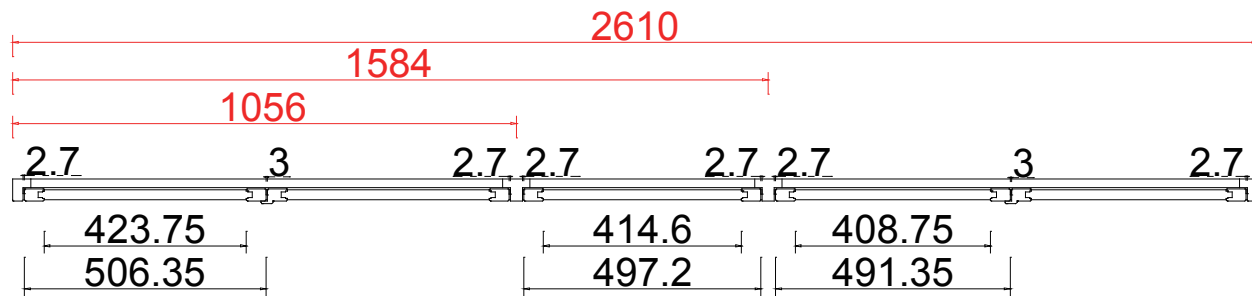

NOTES:

Shutter Color: Super White 001
Hinges Color: White
Qty(数量): 1
Material(材质): POLY(SH)
Configuration(窗扇结构): L-DRTLTL-DR, IN, 4side, 41.3mm Plain Astrigal, 46mm Plain L
Tilt rod type(拉杆类型): Easy tilt System
Louvre Quantity(叶片数量): 24/12/24
Louvre Size(叶片尺寸): 421.8mm, 412.6mm, 406.8mm
Adjustable T Posts Rail Size(上下板尺寸): 449.8mm, 440.6mm, 434.8mm

Order No(订单号): NA31908
Item(序号): 14
Room(房间号): Kitchen
Louvre Size(叶片类型): 76.2mm