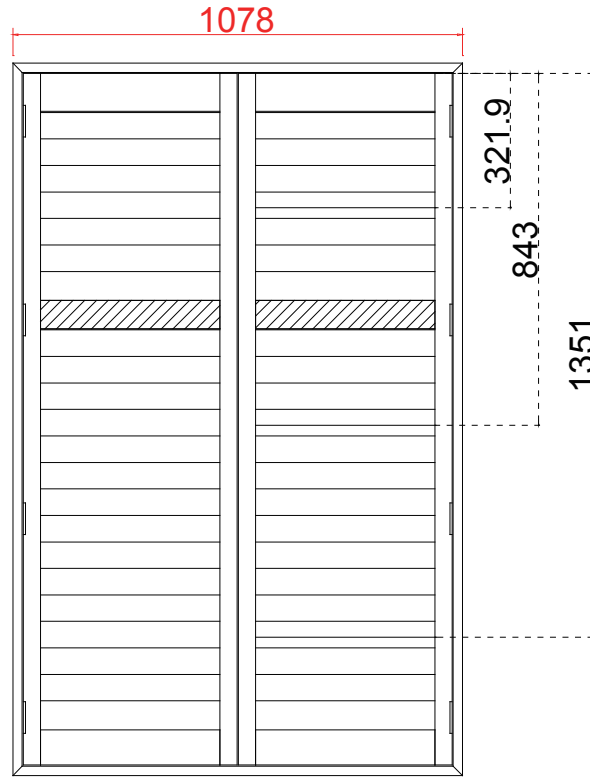

Rail Size (上下板尺寸): 537.6mm

Order No (订单号): NA31908

Item (序号): 10

Room (房间号): Dressing

Louvre Size (叶片类型): 76.2mm

R

14

NOTES:

Shutter Color: Super White 001

Order No(订单号): NA31908

Hinges Color: White

Item(序号): 11

Qty(数量): 1

Room(房间号): Dressing

Material(材质): Paulownia +(新材料) Louvre Size(叶片类型): 76.2mm

Configuration(窗扇结构): R, IN, 4side, 41.3mm Plain Butt, 46mm Plain L

Tilt rod type(拉杆类型): Easy tilt System

Louvre Quantity(叶片数量): 14

Louvre Size(叶片尺寸): 218.6mm

Rail Size(上下板尺寸): 270.6mm

L R

44

NOTES:

Shutter Color: Super White 001