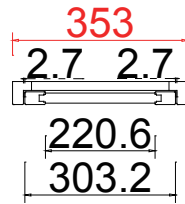

Tilt rod type(拉杆类型): Easy tilt System

Louvre Quantity(叶片数量): 14

Louvre Size(叶片尺寸): 218.6mm

Rail Size(上下板尺寸): 270.6mm

R

14

NOTES:

Shutter Color: Super White 001

Hinges Color: White

Qty (数量): 1

Material (材质): Paulownia + (新材料)

Configuration (窗扇结构): R, IN, 4side, 41.3mm Plain Butt, 46mm Plain L

Tilt rod type (拉杆类型): Easy tilt System

Louvre Quantity (叶片数量): 14

Louvre Size (叶片尺寸): 485.6mm

Rail Size (上下板尺寸): 537.6mm

Order No (订单号): NA31908

Item (序号): 10

Room (房间号): Dressing

Louvre Size (叶片类型): 76.2mm

R

14

NOTES: