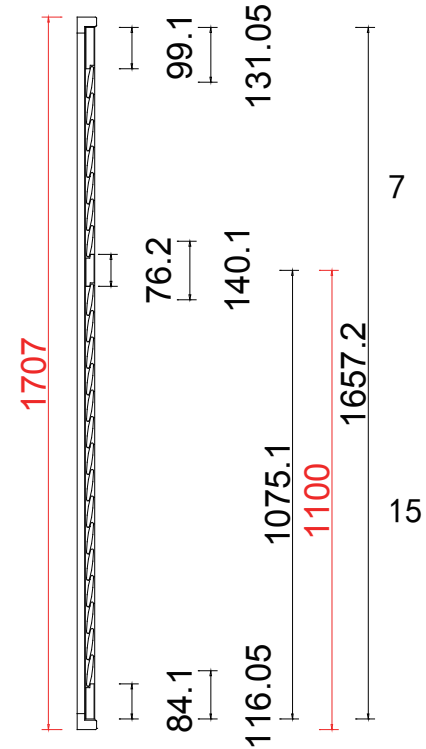

Configuration (窗扇结构): L, IN, 4side, 41.3mm Plain Butt, 46mm Plain L

Tilt rod type (拉杆类型): Easy tilt System

Louvre Quantity (叶片数量): 22

Louvre Size (叶片尺寸): 405.6mm

Rail Size (上下板尺寸): 457.6mm

Order No (订单号): NA31908

Rail Size (上下板尺寸): 537.6mm

Order No (订单号): NA31908

Item (序号): 10

Room (房间号): Dressing

Louvre Size (叶片类型): 76.2mm

R

14

NOTES:

Tilt rod type(拉杆类型): Easy tilt System

Louvre Quantity(叶片数量): 14

Louvre Size(叶片尺寸): 218.6mm

Rail Size(上下板尺寸): 270.6mm

L R

44

NOTES:

Shutter Color: Super White 001

Rail Size(上下板尺寸): 449.5mm

Order No(订单号): NA31908

Item(序号): 13

Room(房间号): Bathroom

Louvre Size(叶片类型): 76.2mm

NOTES:

Shutter Color: Super White 001
 Hinges Color: White
 Qty(数量): 1
 Material(材质): POLY(SH)
 Configuration(窗扇结构): L-DRTLTL-DR, IN, 4side, 41.3mm Plain Astrigal, 46mm Plain L
 Tilt rod type(拉杆类型): Easy tilt System
 Louvre Quantity(叶片数量): 24/12/24
 Louvre Size(叶片尺寸): 421.8mm, 412.6mm, 406.8mm
 Adjustable T Posts Rail Size(上下板尺寸): 449.8mm, 440.6mm, 434.8mm