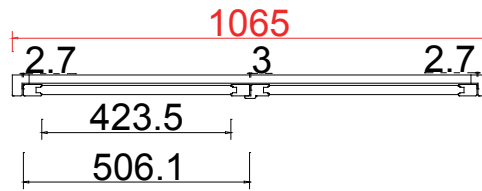

L R

NOTES:

Shutter Color: Super White 001

Hinges Color: White

Qty(数量): 1

Material(材质): POLY(SH)

Configuration(窗扇结构): L-DR, IN, 4side, 41.3mm Plain Astrigal, 46mm Plain L

Tilt rod type(拉杆类型): Easy tilt System

Louvre Quantity(叶片数量): 40

Louvre Size(叶片尺寸): 421.5mm

Rail Size(上下板尺寸): 449.5mm

Order No(订单号): NA31908

Item(序号): 13

Room(房间号): Bathroom

Louvre Size(叶片类型): 76.2mm