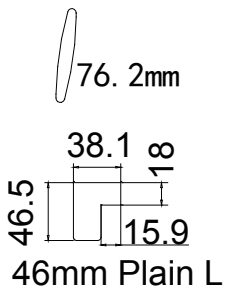

R

22

NOTES:

Shutter Color: Super White 001

Hinges Color: White

Qty (数量): 1

Material (材质): Paulownia + (新材料)

Configuration (窗扇结构): R, IN, 4side, 41.3mm Plain Butt, 46mm Plain L

Tilt rod type (拉杆类型): Easy tilt System

Louvre Quantity (叶片数量): 22

Louvre Size (叶片尺寸): 400.6mm

Rail Size (上下板尺寸): 452.6mm

Order No (订单号): NA31908

Item (序号): 8

Room (房间号): Bedroom

Louvre Size (叶片类型): 76.2mm

**Extra Magnets
加额外磁铁**