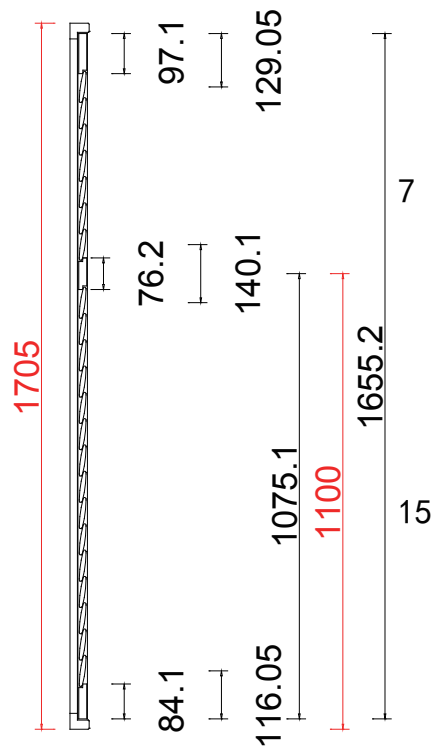

Rail Size (上下板尺寸): 535.6mm

Order No (订单号): NA31908

Item (序号): 5

Room (房间号): Office

Louvre Size (叶片类型): 76.2mm

76.2mm

L

22

Louvre Quantity (叶片数量): 22

Louvre Size (叶片尺寸): 400.6mm

Rail Size (上下板尺寸): 452.6mm

Order No (订单号): NA31908

Item (序号): 6

Room (房间号): Bedroom

Louvre Size (叶片类型): 76.2mm

**Extra Magnets
加额外磁铁**