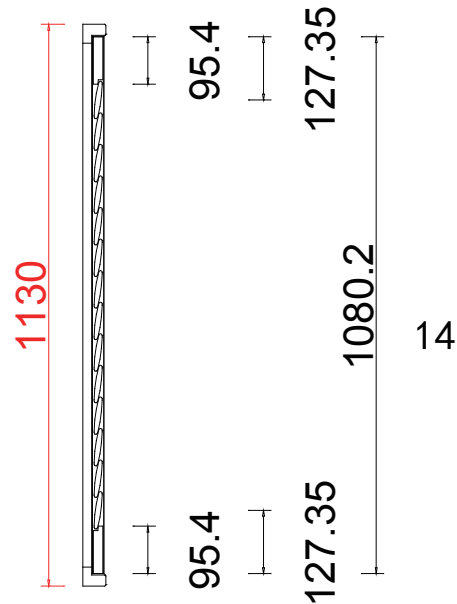

Tilt rod type(拉杆类型): Easy tilt System

Louvre Quantity(叶片数量): 14

Louvre Size(叶片尺寸): 218.6mm

Rail Size(上下板尺寸): 270.6mm

R

14

NOTES:

Shutter Color: Super White 001

Hinges Color: White

Qty (数量): 1

Material (材质): Paulownia + (新材料)

Configuration (窗扇结构): R, IN, 4side, 41.3mm Plain Butt, 46mm Plain L

Tilt rod type (拉杆类型): Easy tilt System

Louvre Quantity (叶片数量): 14

Louvre Size (叶片尺寸): 485.6mm

Rail Size (上下板尺寸): 537.6mm

Order No (订单号): NA31908

Item (序号): 10

Room (房间号): Dressing

Louvre Size (叶片类型): 76.2mm

R

14

NOTES:

Tilt rod type(拉杆类型): Easy tilt System

Louvre Quantity(叶片数量): 14

Louvre Size(叶片尺寸): 218.6mm

Rail Size(上下板尺寸): 270.6mm

L R

44

NOTES:

Shutter Color: Super White 001