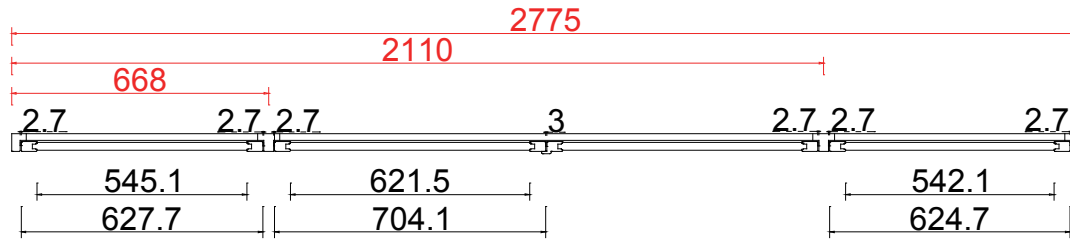

Configuration (窗扇结构): L, IN, 4side, 41.3mm Plain Butt, 46mm Plain L

Tilt rod type (拉杆类型): Easy tilt System

Louvre Quantity (叶片数量): 22

Louvre Size (叶片尺寸): 405.6mm

Rail Size (上下板尺寸): 457.6mm

Order No (订单号): NA31908

Item (序号): 1

Room (房间号): Living Room

Louvre Size (叶片类型): 76.2mm

46mm Plain L

Extra Magnets
 加额外磁铁

L T L R T R

NOTES:

Shutter Color: Super White 001

Louvre Size (叶片尺寸): 543.1mm, 619.5mm, 540.1mm

Rail Size (上下板尺寸): 595.1mm, 671.5mm, 592.1mm

Order No (订单号): NA31908

Item (序号): 2

Room (房间号): Living Room

Louvre Size (叶片类型): 76.2mm

Extra Magnets

加额外磁铁