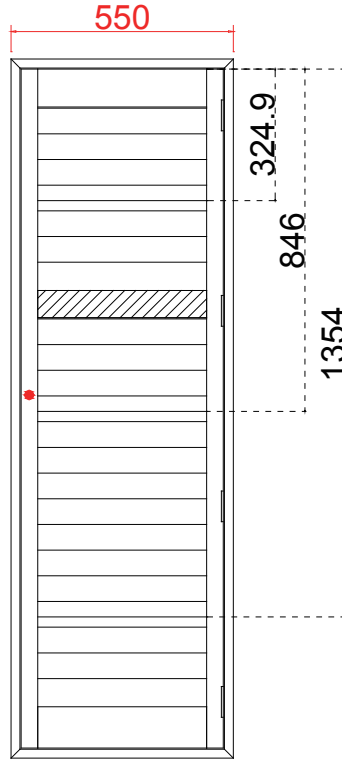

Louvre Size (叶片尺寸): 543.1mm, 619.5mm, 540.1mm

Rail Size (上下板尺寸): 595.1mm, 671.5mm, 592.1mm

Order No (订单号): NA31908

Item (序号): 2

Room (房间号): Living Room

Louvre Size (叶片类型): 76.2mm

Extra Magnets

加额外磁铁

Tilt rod type(拉杆类型): Easy tilt System

Louvre Quantity(叶片数量): 22

Louvre Size(叶片尺寸): 415.6mm

Rail Size(上下板尺寸): 467.6mm

Order No(订单号): NA31908

Item(序号): 3

Room(房间号): Living Room

Louvre Size(叶片类型): 76.2mm