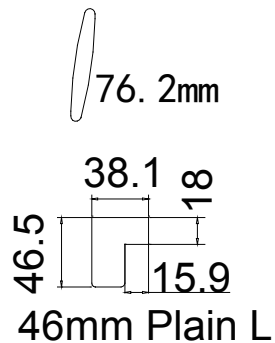

Rail Size (上下板尺寸): 537.6mm

Order No (订单号): NA31908

Item (序号): 10

Room (房间号): Dressing

Louvre Size (叶片类型): 76.2mm

R

14

NOTES:

Shutter Color: Super White 001

Order No(订单号): NA31908

Hinges Color: White

Item(序号): 11

Qty(数量): 1

Room(房间号): Dressing

Material(材质): Paulownia +(新材料) Louvre Size(叶片类型): 76.2mm

Configuration(窗扇结构): R, IN, 4side, 41.3mm Plain Butt, 46mm Plain L

Tilt rod type(拉杆类型): Easy tilt System

Louvre Quantity(叶片数量): 14

Louvre Size(叶片尺寸): 218.6mm

Rail Size(上下板尺寸): 270.6mm

L R

44

NOTES:

Shutter Color: Super White 001

Hinges Color: White

Qty(数量): 1

Material(材质): POLY(SH)

Configuration(窗扇结构): L-DR, IN, 4side, 41.3mm Plain Astrigal, 46mm Plain L

Tilt rod type(拉杆类型): Easy tilt System

Louvre Quantity(叶片数量): 44

Louvre Size(叶片尺寸): 428mm