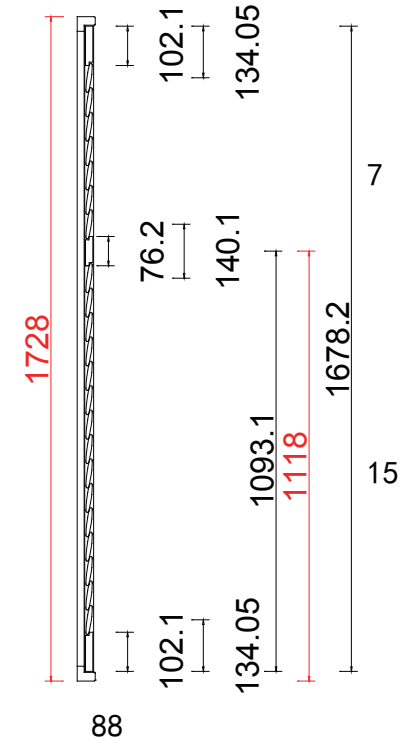

[Batten]
 PVC
 Super White 001
 46*15*700mm *2
 25*3*700mm *2
 25*3*1000mm *4
 25*45*1000mm *2

L

22

NOTES:

Shutter Color: Super White 001

Hinges Color: White

Qty (数量): 1

Material (材质): Paulownia + (新材料)

Configuration (窗扇结构): L, IN, 4side, 41.3mm Plain Butt, 46mm Plain L

Tilt rod type (拉杆类型): Easy tilt System

Louvre Quantity (叶片数量): 22

Louvre Size (叶片尺寸): 405.6mm

Rail Size (上下板尺寸): 457.6mm

Order No (订单号): NA31908

Item (序号): 1

Room (房间号): Living Room

Louvre Size (叶片类型): 76.2mm

46mm Plain L

Extra Magnets
 加额外磁铁

L T L R T R

NOTES:

Shutter Color: Super White 001

Louvre Size (叶片尺寸): 543.1mm, 619.5mm, 540.1mm

Rail Size (上下板尺寸): 595.1mm, 671.5mm, 592.1mm

Order No (订单号): NA31908

Item (序号): 2

Room (房间号): Living Room

Louvre Size (叶片类型): 76.2mm

Extra Magnets

加额外磁铁