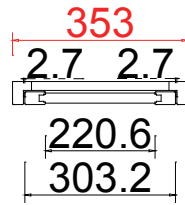

L

14

NOTES:

Shutter Color: Super White 001

Order No(订单号): NA31908

Hinges Color: White

Item(序号): 9

Qty(数量): 1

Room(房间号): Dressing

Material(材质): Paulownia +(新材料) Louvre Size(叶片类型): 76.2mm

Configuration(窗扇结构): L, IN, 4side, 41.3mm Plain Butt, 46mm Plain L

Tilt rod type(拉杆类型): Easy tilt System

Louvre Quantity(叶片数量): 14

Louvre Size(叶片尺寸): 218.6mm

Rail Size(上下板尺寸): 270.6mm