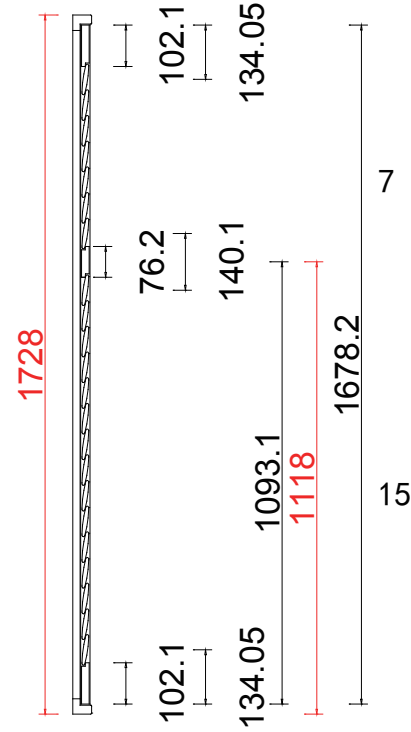

R

22

NOTES:

Shutter Color: Super White 001

Hinges Color: White

Qty(数量): 1

Material(材质): Paulownia +(新材料)

Configuration(窗扇结构): R, IN, 4side, 41.3mm Plain Butt, 46mm Plain L

Tilt rod type(拉杆类型): Easy tilt System

Louvre Quantity(叶片数量): 22

Louvre Size(叶片尺寸): 415.6mm

Rail Size(上下板尺寸): 467.6mm

Order No(订单号): NA31908

Item(序号): 3

Room(房间号): Living Room

Louvre Size(叶片类型): 76.2mm

Extra Magnets
加额外磁铁