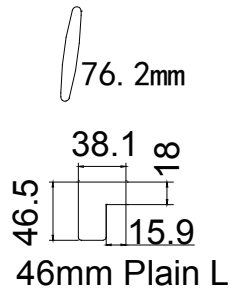

L R

44

NOTES:

Shutter Color: Super White 001

Hinges Color: White

Qty(数量): 1

Material(材质): POLY(SH)

Configuration(窗扇结构): L-DR, IN, 4side, 41.3mm Plain Astrigal, 46mm Plain L

Tilt rod type(拉杆类型): Easy tilt System

Louvre Quantity(叶片数量): 44

Louvre Size(叶片尺寸): 428mm

Rail Size(上下板尺寸): 456mm

Order No(订单号): NA31908

Item(序号): 12

Room(房间号): Ensuite

Louvre Size(叶片类型): 76.2mm