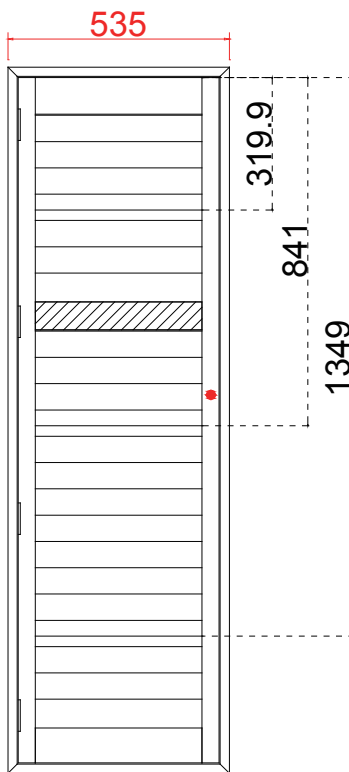

Hinges Color: White

Qty (数量): 1

Material (材质): Paulownia + (新材料)

Configuration (窗扇结构): R, IN, 4side, 41.3mm Plain Butt, 46mm Plain L

Tilt rod type (拉杆类型): Easy tilt System

Louvre Quantity (叶片数量): 13

Louvre Size (叶片尺寸): 483.6mm

Rail Size (上下板尺寸): 535.6mm

Order No (订单号): NA31908

Item (序号): 5

Room (房间号): Office

Louvre Size (叶片类型): 76.2mm

76.2mm

L

22

Louvre Quantity (叶片数量): 22

Louvre Size (叶片尺寸): 400.6mm

Rail Size (上下板尺寸): 452.6mm

Order No (订单号): NA31908

Item (序号): 6

Room (房间号): Bedroom

Louvre Size (叶片类型): 76.2mm

**Extra Magnets
加额外磁铁**