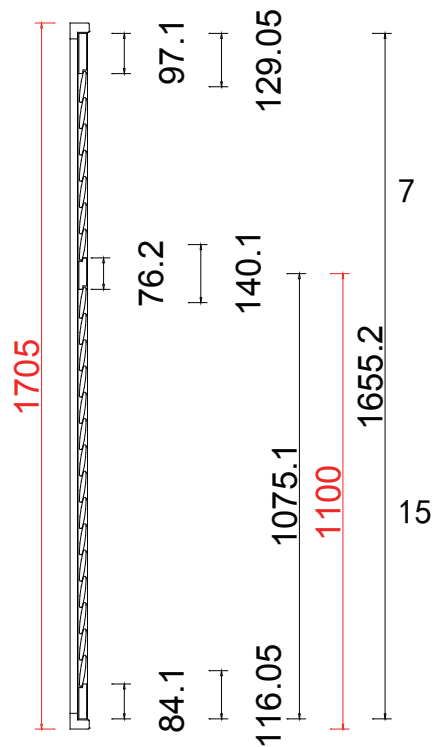

22

NOTES:

Shutter Color: Super White 001

Hinges Color: White

Qty (数量): 1

Material (材质): Paulownia + (新材料)

Configuration (窗扇结构): R, IN, 4side, 41.3mm Plain Butt, 46mm Plain L

Tilt rod type (拉杆类型): Easy tilt System

Louvre Quantity (叶片数量): 22

Louvre Size (叶片尺寸): 400.6mm

Rail Size (上下板尺寸): 452.6mm

Order No (订单号): NA31908

Item (序号): 8

Room (房间号): Bedroom

Louvre Size (叶片类型): 76.2mm

**Extra Magnets
加额外磁铁**