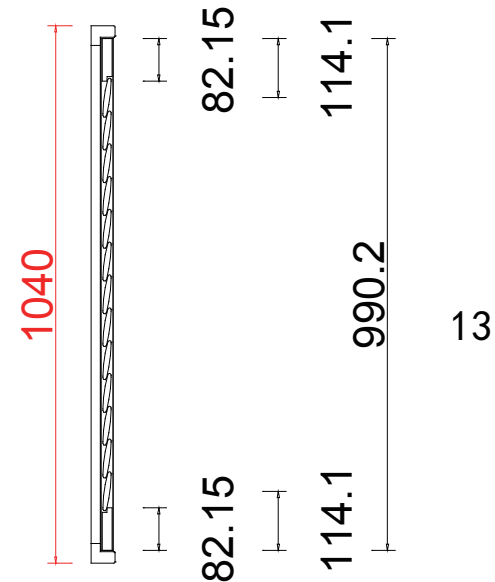

R

13

NOTES:

Shutter Color: Super White 001

Hinges Color: White

Qty (数量): 1

Material (材质): Paulownia + (新材料)

Configuration (窗扇结构): R, IN, 4side, 41.3mm Plain Butt, 46mm Plain L

Tilt rod type (拉杆类型): Easy tilt System

Louvre Quantity (叶片数量): 13

Louvre Size (叶片尺寸): 483.6mm

Rail Size (上下板尺寸): 535.6mm

Order No (订单号): NA31908

Item (序号): 5

Room (房间号): Office

Louvre Size (叶片类型): 76.2mm

76.2mm