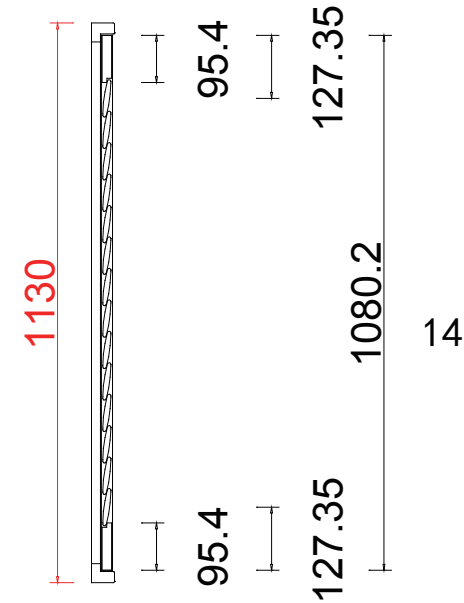

Tilt rod type(拉杆类型): Easy tilt System

Louvre Quantity(叶片数量): 14

Louvre Size(叶片尺寸): 218.6mm

Rail Size(上下板尺寸): 270.6mm

R

14

NOTES:

Shutter Color: Super White 001

Hinges Color: White

Qty (数量): 1

Material (材质): Paulownia + (新材料)

Configuration (窗扇结构): R, IN, 4side, 41.3mm Plain Butt, 46mm Plain L

Tilt rod type (拉杆类型): Easy tilt System

Louvre Quantity (叶片数量): 14

Louvre Size (叶片尺寸): 485.6mm

Rail Size (上下板尺寸): 537.6mm

Order No (订单号): NA31908

Item (序号): 10

Room (房间号): Dressing

Louvre Size (叶片类型): 76.2mm

R

14

NOTES: