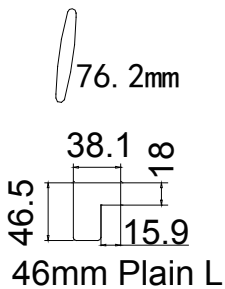

Configuration(窗扇结构): L-DR, IN, 4side, 41.3mm Plain Astrigal, 46mm Plain L

Tilt rod type(拉杆类型): Easy tilt System

Louvre Quantity(叶片数量): 44

Louvre Size(叶片尺寸): 419mm

Rail Size(上下板尺寸): 471mm

Order No(订单号): NA31908

Hinges Color: White

Qty (数量): 1

Material (材质): Paulownia + (新材料)

Configuration (窗扇结构): R, IN, 4side, 41.3mm Plain Butt, 46mm Plain L

Tilt rod type (拉杆类型): Easy tilt System

Louvre Quantity (叶片数量): 13

Louvre Size (叶片尺寸): 483.6mm

Rail Size (上下板尺寸): 535.6mm

Order No (订单号): NA31908

Item (序号): 5

Room (房间号): Office

Louvre Size (叶片类型): 76.2mm

76.2mm

L

22

Louvre Quantity (叶片数量): 22

Louvre Size (叶片尺寸): 400.6mm

Rail Size (上下板尺寸): 452.6mm

Order No (订单号): NA31908

Item (序号): 6

Room (房间号): Bedroom

Louvre Size (叶片类型): 76.2mm

**Extra Magnets
加额外磁铁**