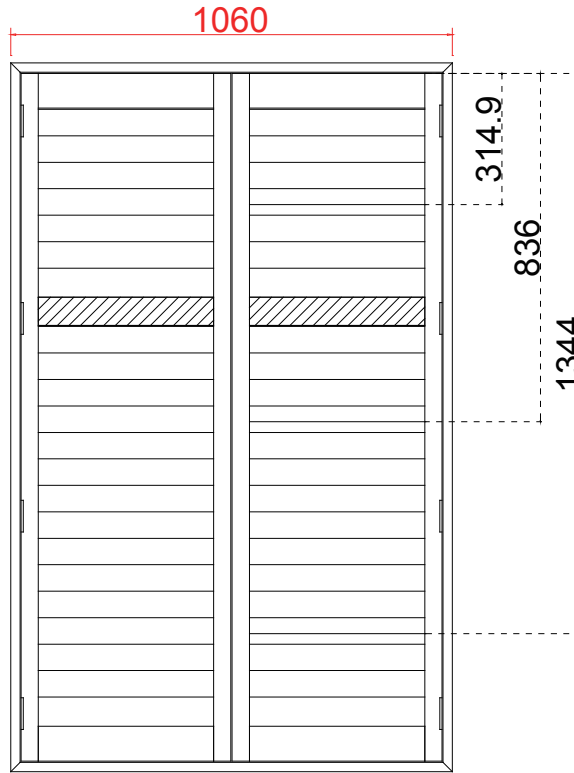

L R

44

NOTES:

Shutter Color: Super White 001

Hinges Color: White

Qty(数量): 1

Material(材质): Paulownia +(新材料)

Configuration(窗扇结构): L-DR, IN, 4side, 41.3mm Plain Astrigal, 46mm Plain L

Tilt rod type(拉杆类型): Easy tilt System

Louvre Quantity(叶片数量): 44

Louvre Size(叶片尺寸): 419mm

Rail Size(上下板尺寸): 471mm

Order No(订单号): NA31908

Item(序号): 4

Room(房间号): Office

Louvre Size(叶片类型): 76.2mm