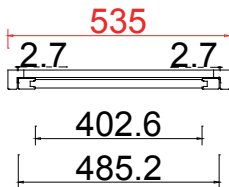

R

22

NOTES:

Shutter Color: Super White 001

Hinges Color: White

Qty (数量): 1

Material (材质): Paulownia + (新材料)

Configuration (窗扇结构): R, IN, 4side, 41.3mm Plain Butt, 46mm Plain L

Tilt rod type (拉杆类型): Easy tilt System

Louvre Quantity (叶片数量): 22

Louvre Size (叶片尺寸): 400.6mm

Rail Size (上下板尺寸): 452.6mm

Order No (订单号): NA31908

Item (序号): 8

Room (房间号): Bedroom

Louvre Size (叶片类型): 76.2mm

**Extra Magnets
加额外磁铁**