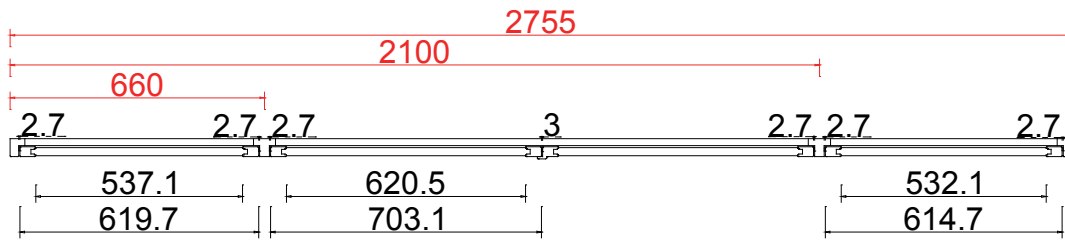

Louvre Quantity (叶片数量): 22

Louvre Size (叶片尺寸): 400.6mm

Rail Size (上下板尺寸): 452.6mm

Order No (订单号): NA31908

Item (序号): 6

Room (房间号): Bedroom

Louvre Size (叶片类型): 76.2mm

**Extra Magnets
加额外磁铁**