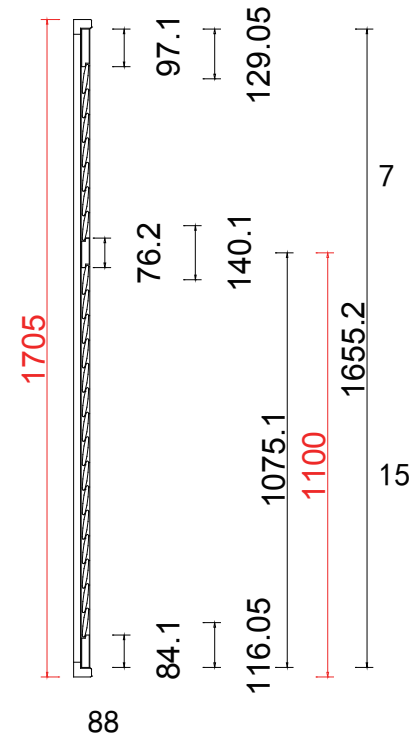

Rail Size (上下板尺寸): 535.6mm

Order No (订单号): NA31908

Item (序号): 5

Room (房间号): Office

Louvre Size (叶片类型): 76.2mm

76.2mm

L

22

Louvre Quantity (叶片数量): 22

Louvre Size (叶片尺寸): 400.6mm

Rail Size (上下板尺寸): 452.6mm

Order No (订单号): NA31908

Item (序号): 6

Room (房间号): Bedroom

Louvre Size (叶片类型): 76.2mm

**Extra Magnets
加额外磁铁**

Louvre Quantity (叶片数量): 22/44/22

Louvre Size (叶片尺寸): 535.1mm, 618.5mm, 530.1mm

Rail Size (上下板尺寸): 587.1mm, 670.5mm, 582.1mm

Order No (订单号): NA31908

Item (序号): 7

Room (房间号): Bedroom

Louvre Size (叶片类型): 76.2mm