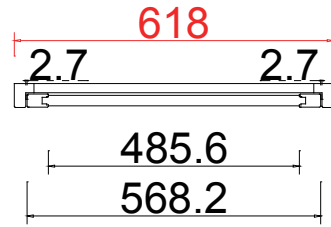

R

13

NOTES:

Shutter Color: Super White 001

Hinges Color: White

Qty (数量): 1

Material (材质): Paulownia + (新材料)

Configuration (窗扇结构): R, IN, 4side, 41.3mm Plain Butt, 46mm Plain L

Tilt rod type (拉杆类型): Easy tilt System

Louvre Quantity (叶片数量): 13

Louvre Size (叶片尺寸): 483.6mm

Rail Size (上下板尺寸): 535.6mm

Order No (订单号): NA31908

Item (序号): 5

Room (房间号): Office

Louvre Size (叶片类型): 76.2mm

76.2mm