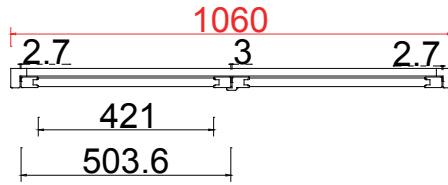

L R

44

NOTES:

Shutter Color: Super White 001

Hinges Color: White

Qty(数量): 1

Material(材质): Paulownia +(新材料)

Configuration(窗扇结构): L-DR, IN, 4side, 41.3mm Plain Astrigal, 46mm Plain L

Tilt rod type(拉杆类型): Easy tilt System

Louvre Quantity(叶片数量): 44

Louvre Size(叶片尺寸): 419mm

Rail Size(上下板尺寸): 471mm

Order No(订单号): NA31908

Item(序号): 4

Room(房间号): Office

Louvre Size(叶片类型): 76.2mm