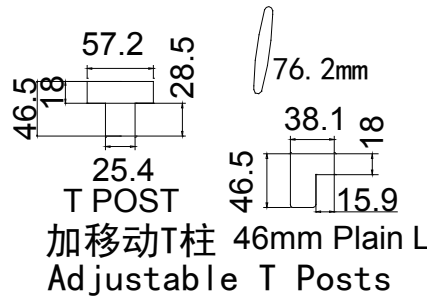

L T L R T R

NOTES:

Shutter Color: Super White 001

Hinges Color: White

Qty (数量): 1

Material (材质): Paulownia + (新材料)

Configuration (窗扇结构): LTL-DRTR, IN, 4side, 41.3mm Plain Astrigal, 46mm Plain L

Tilt rod type (拉杆类型): Easy tilt System

Louvre Quantity (叶片数量): 22/44/22

Louvre Size (叶片尺寸): 543.1mm, 619.5mm, 540.1mm

Rail Size (上下板尺寸): 595.1mm, 671.5mm, 592.1mm

Order No (订单号): NA31908

Item (序号): 2

Room (房间号): Living Room

Louvre Size (叶片类型): 76.2mm

Extra Magnets

加额外磁铁