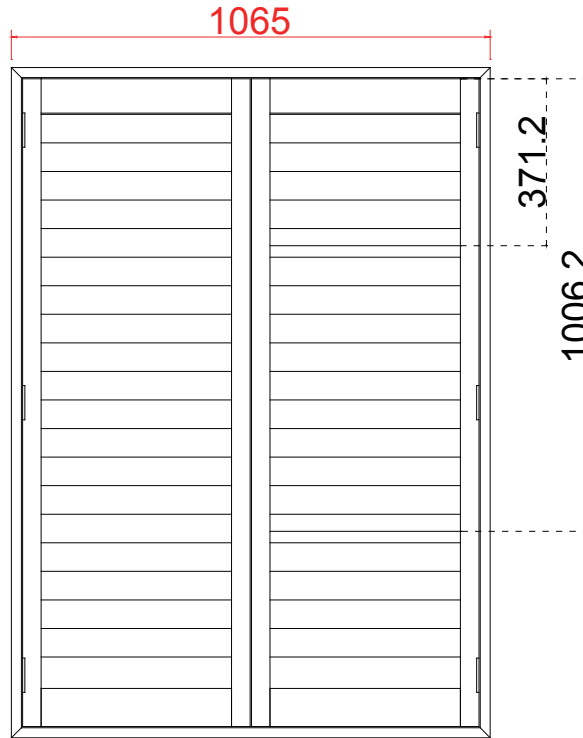

Rail Size (上下板尺寸): 537.6mm

Order No (订单号): NA31908

Item (序号): 10

Room (房间号): Dressing

Louvre Size (叶片类型): 76.2mm

R

14

NOTES:

Hinges Color: White

Qty(数量): 1

Material(材质): POLY(SH)

Configuration(窗扇结构): L-DR, IN, 4side, 41.3mm Plain Astrigal, 46mm Plain L

Tilt rod type(拉杆类型): Easy tilt System

Louvre Quantity(叶片数量): 44

Louvre Size(叶片尺寸): 428mm

Rail Size(上下板尺寸): 456mm

Order No(订单号): NA31908

Item(序号): 12

Room(房间号): Ensuite

Louvre Size(叶片类型): 76.2mm

L R

NOTES:

Shutter Color: Super White 001

Hinges Color: White

Qty(数量): 1

Material(材质): POLY(SH)

Configuration(窗扇结构): L-DR, IN, 4side, 41.3mm Plain Astrigal, 46mm Plain L

Tilt rod type(拉杆类型): Easy tilt System

Louvre Quantity(叶片数量): 40

Louvre Size(叶片尺寸): 421.5mm