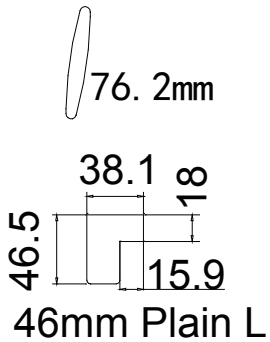

Order No(订单号): NA31908

Hinges Color: White

Item(序号): 9

Qty(数量): 1

Room(房间号): Dressing

Material(材质): Paulownia +(新材料) Louvre Size(叶片类型): 76.2mm

Configuration(窗扇结构): L, IN, 4side, 41.3mm Plain Butt, 46mm Plain L

Tilt rod type(拉杆类型): Easy tilt System

Louvre Quantity(叶片数量): 14

Louvre Size(叶片尺寸): 218.6mm

Rail Size(上下板尺寸): 270.6mm

R

14

NOTES:

Shutter Color: Super White 001

Hinges Color: White

Qty (数量): 1

Material (材质): Paulownia + (新材料)

Configuration (窗扇结构): R, IN, 4side, 41.3mm Plain Butt, 46mm Plain L

Tilt rod type (拉杆类型): Easy tilt System

Louvre Quantity (叶片数量): 14

Louvre Size (叶片尺寸): 485.6mm

Rail Size (上下板尺寸): 537.6mm

Order No (订单号): NA31908

Item (序号): 10

Room (房间号): Dressing

Louvre Size (叶片类型): 76.2mm

R

14

NOTES: