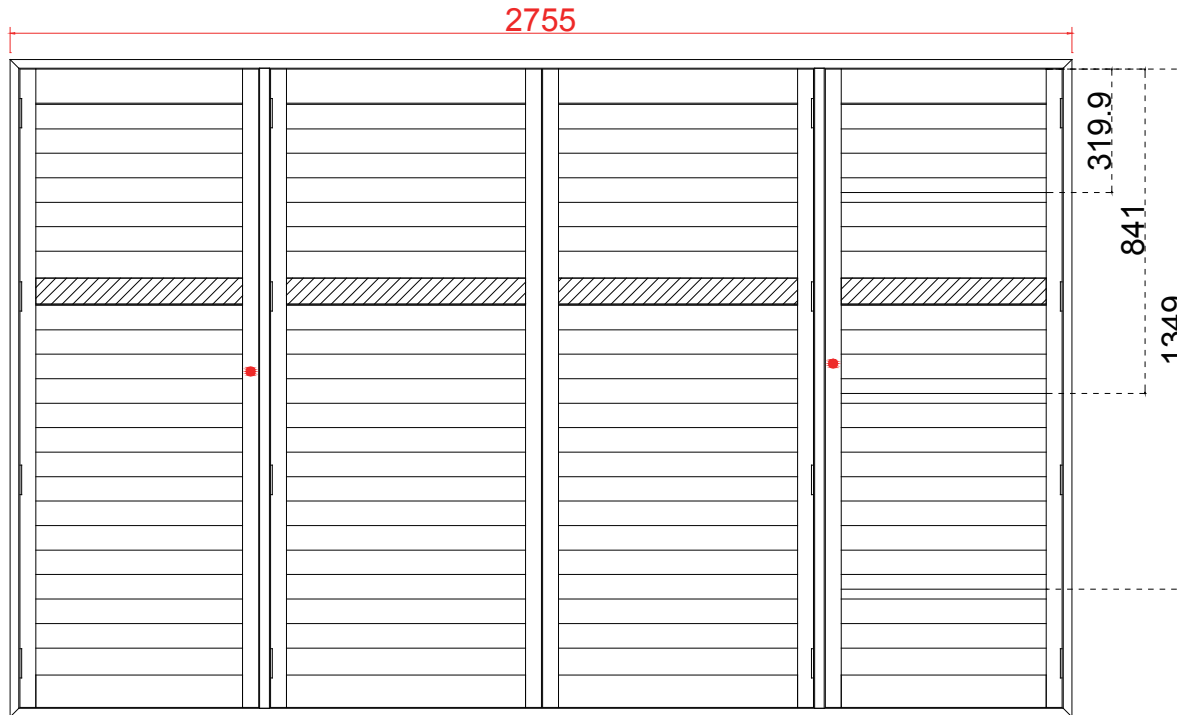

Louvre Quantity (叶片数量): 22

Louvre Size (叶片尺寸): 400.6mm

Rail Size (上下板尺寸): 452.6mm

Order No (订单号): NA31908

Item (序号): 6

Room (房间号): Bedroom

Louvre Size (叶片类型): 76.2mm

**Extra Magnets
加额外磁铁**