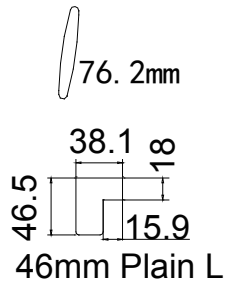

NOTES:

Shutter Color: Super White 001

Hinges Color: White

Qty(数量): 1

Material(材质): Paulownia +(新材料)

Configuration(窗扇结构): R, IN, 4side, 41.3mm Plain Butt, 46mm Plain L

Tilt rod type(拉杆类型): Easy tilt System

Louvre Quantity(叶片数量): 22

Louvre Size(叶片尺寸): 415.6mm

Rail Size(上下板尺寸): 467.6mm

Order No(订单号): NA31908

Item(序号): 3

Room(房间号): Living Room

Louvre Size(叶片类型): 76.2mm

Extra Magnets
加额外磁铁