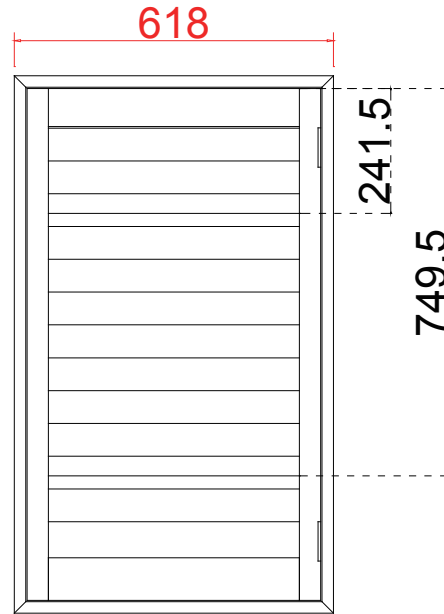

Louvre Size (叶片尺寸): 543.1mm, 619.5mm, 540.1mm

Rail Size (上下板尺寸): 595.1mm, 671.5mm, 592.1mm

Order No (订单号): NA31908

Item (序号): 2

Room (房间号): Living Room

Louvre Size (叶片类型): 76.2mm

Extra Magnets

加额外磁铁

Configuration(窗扇结构): L-DR, IN, 4side, 41.3mm Plain Astrigal, 46mm Plain L

Tilt rod type(拉杆类型): Easy tilt System

Louvre Quantity(叶片数量): 44

Louvre Size(叶片尺寸): 419mm

Rail Size(上下板尺寸): 471mm

Order No(订单号): NA31908

Item(序号): 4

Room(房间号): Office

Louvre Size(叶片类型): 76.2mm

Rail Size(上下板尺寸): 471mm

R

13

NOTES:

Shutter Color: Super White 001