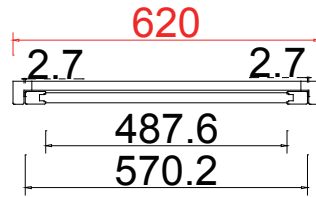

Configuration (窗扇结构): R, IN, 4side, 41.3mm Plain Butt, 46mm Plain L

Tilt rod type (拉杆类型): Easy tilt System

Louvre Quantity (叶片数量): 22

Louvre Size (叶片尺寸): 400.6mm

Rail Size (上下板尺寸): 452.6mm

Order No (订单号): NA31908

Order No(订单号): NA31908

Hinges Color: White

Item(序号): 9

Qty(数量): 1

Room(房间号): Dressing

Material(材质): Paulownia +(新材料) Louvre Size(叶片类型): 76.2mm

Configuration(窗扇结构): L, IN, 4side, 41.3mm Plain Butt, 46mm Plain L

Tilt rod type(拉杆类型): Easy tilt System

Louvre Quantity(叶片数量): 14

Louvre Size(叶片尺寸): 218.6mm

Rail Size(上下板尺寸): 270.6mm

R

14

NOTES:

Shutter Color: Super White 001

Hinges Color: White

Qty (数量): 1

Material (材质): Paulownia + (新材料)

Configuration (窗扇结构): R, IN, 4side, 41.3mm Plain Butt, 46mm Plain L

Tilt rod type (拉杆类型): Easy tilt System

Louvre Quantity (叶片数量): 14

Louvre Size (叶片尺寸): 485.6mm