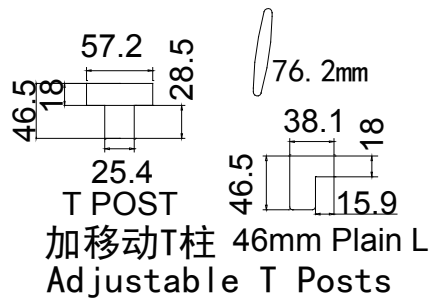

Louvre Quantity (叶片数量): 22

Louvre Size (叶片尺寸): 400.6mm

Rail Size (上下板尺寸): 452.6mm

Order No (订单号): NA31908

Item (序号): 6

Room (房间号): Bedroom

Louvre Size (叶片类型): 76.2mm

**Extra Magnets
加额外磁铁**