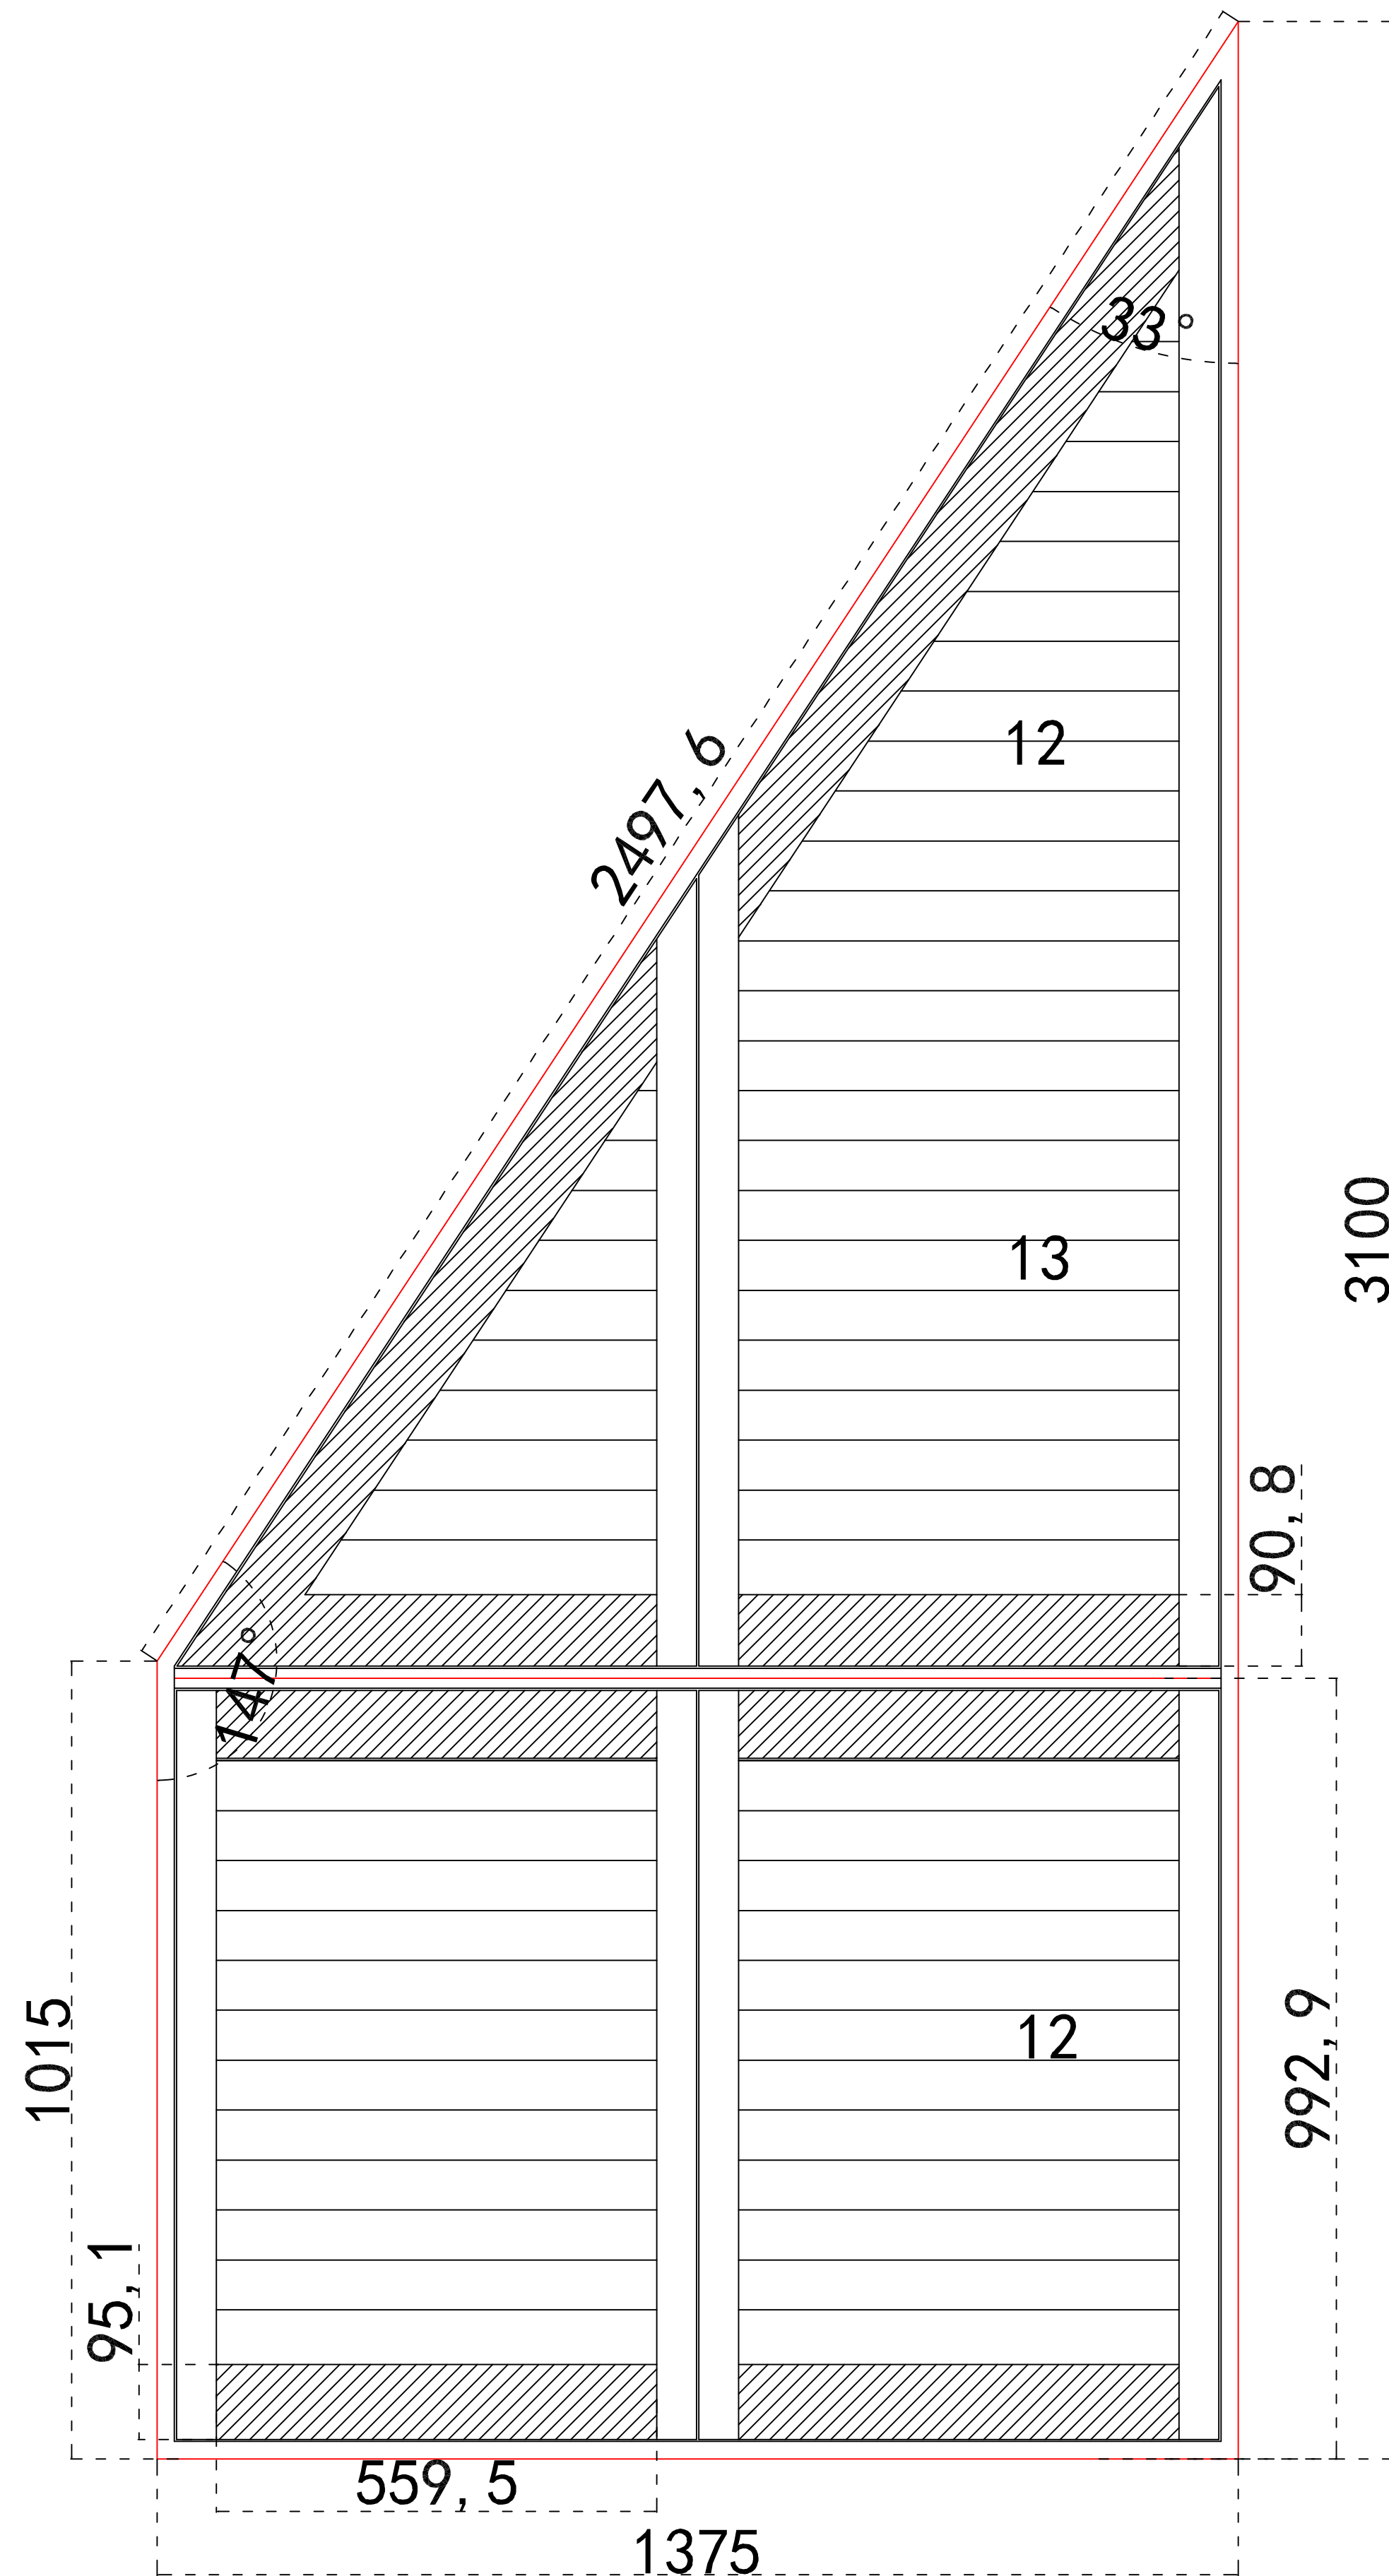

**NOTES:**  
 Shutter Color: Lunar Frost 009  
 Hinges Color: White  
 Qty(数量): 1  
 Material(材质): Paulownia+(新材料)  
 Configuration(窗扇结构): R-DR, IN, Shaped Shutters, 50.8mm Plain Astrigal, 46mm Plain L  
 Tilt rod type(拉杆类型): Easy tilt System

Order No(订单号): NA35128  
 Item(序号): BRV 2 L  
 Louvre Size(叶片类型): 76.2mm

NOTES:

Shutter Color: Lunar Frost 009

Hinges Color: White

Qty (数量): 1

Material (材质): Paulownia+ (新材料)

Configuration (窗扇结构): L-DL, IN, Shaped Shutters, 50.8mm Plain Astrigal, 46mm Plain L

Tilt rod type (拉杆类型): Easy tilt System

Order No (订单号): NA35128

Item (序号): BRV 3 R

Louvre Size (叶片类型): 76.2mm

NOTES:

Shutter Color: Lunar Frost 009

Hinges Color: White

Qty (数量): 1

Material (材质): Paulownia+ (新材料)

Configuration (窗扇结构): R-DR, IN, Shaped Shutters, 50.8mm Plain Astrigal, 46mm Plain L

Tilt rod type (拉杆类型): Easy tilt System

Order No (订单号): NA35128

Item (序号): BRV 5 L

Louvre Size (叶片类型): 76.2mm