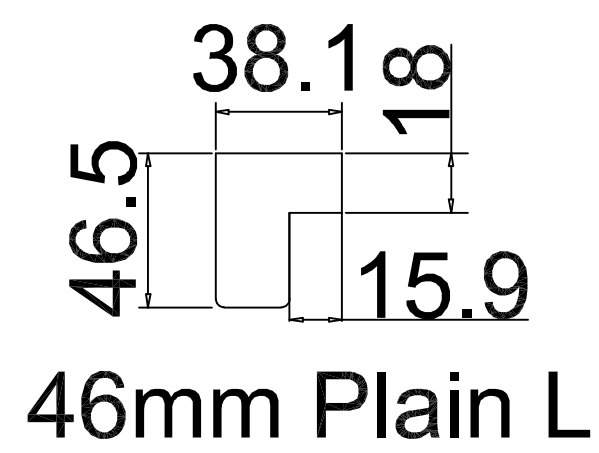

Order No(订单号): NA35128  
 Item(序号): BRV 2 L  
 Louvre Size(叶片类型): 76.2mm

NOTES:

Shutter Color: Lunar Frost 009

Hinges Color: White

Qty (数量): 1

Material (材质): Paulownia+ (新材料)

Configuration (窗扇结构): L-DL, IN, Shaped Shutters, 50.8mm Plain Astrigal, 46mm Plain L

Material (材质): Paulownia+ (新材料)

Configuration (窗扇结构): R-DR, IN, Shaped Shutters, 50.8mm Plain Astrigal, 46mm Plain L

Tilt rod type (拉杆类型): Easy tilt System

Order No (订单号): NA35128

Item (序号): BRV 5 L

Louvre Size (叶片类型): 76.2mm

Order No(订单号): NA35128  
 Item(序号): BRV 7 L  
 Louvre Size(叶片类型): 76.2mm

NOTES:

Shutter Color: Lunar Frost 009

Hinges Color: White

Qty (数量): 1

Material (材质): Paulownia+ (新材料)

Configuration (窗扇结构): L-DL, IN, Shaped Shutters, 50.8mm Plain Astrigal, 46mm Plain L

Order No(订单号): NA35128  
 Item(序号): BRV 9 L  
 Louvre Size(叶片类型): 76.2mm