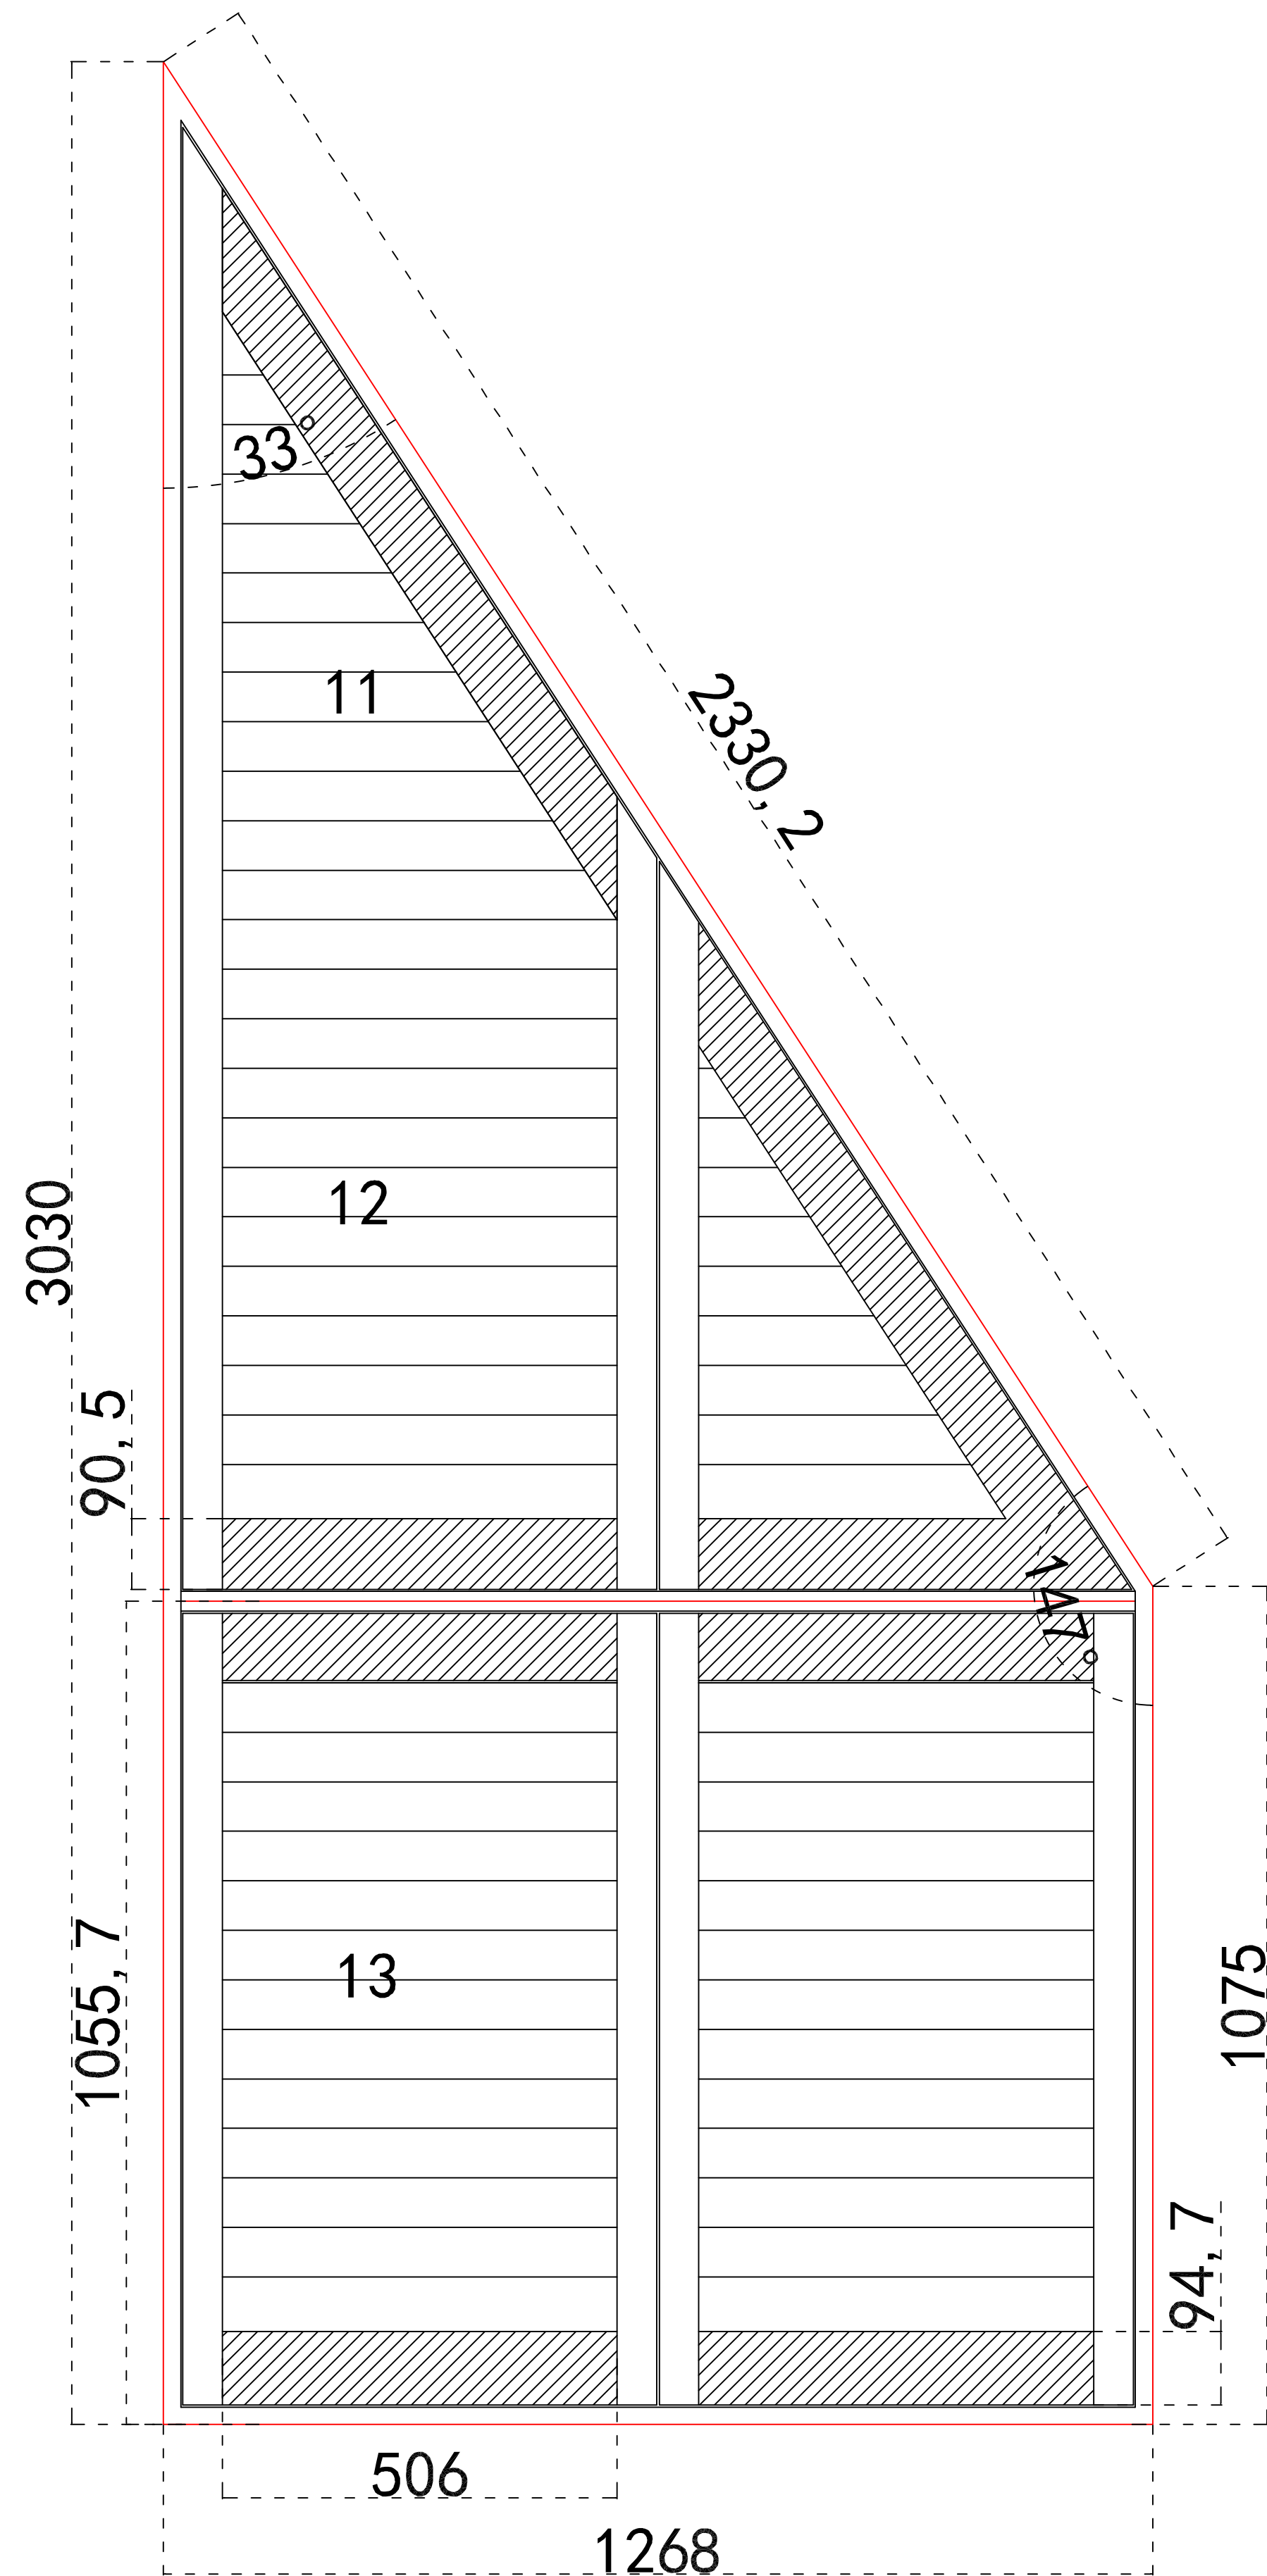

**NOTES:**  
 Shutter Color: Lunar Frost 009  
 Hinges Color: White  
 Qty(数量): 1  
 Material(材质): Paulownia+(新材料)  
 Configuration(窗扇结构): R-DR, IN, Shaped Shutters, 50.8mm Plain Astrigal, 46mm Plain L  
 Tilt rod type(拉杆类型): Easy tilt System

Order No(订单号): NA35128  
 Item(序号): BRV 2 L  
 Louvre Size(叶片类型): 76.2mm

NOTES:

Shutter Color: Lunar Frost 009

Hinges Color: White

Qty (数量): 1

Material (材质): Paulownia+ (新材料)

Configuration (窗扇结构): L-DL, IN, Shaped Shutters, 50.8mm Plain Astrigal, 46mm Plain L

Tilt rod type (拉杆类型): Easy tilt System

Order No (订单号): NA35128

Item (序号): BRV 3 R

Louvre Size (叶片类型): 76.2mm

NOTES:

Shutter Color: Lunar Frost 009

Hinges Color: White

Qty (数量): 1

Material (材质): Paulownia+ (新材料)

Configuration (窗扇结构): R-DR, IN, Shaped Shutters, 50.8mm Plain Astrigal, 46mm Plain L

Tilt rod type (拉杆类型): Easy tilt System

Order No (订单号): NA35128

Item (序号): BRV 5 L

Louvre Size (叶片类型): 76.2mm