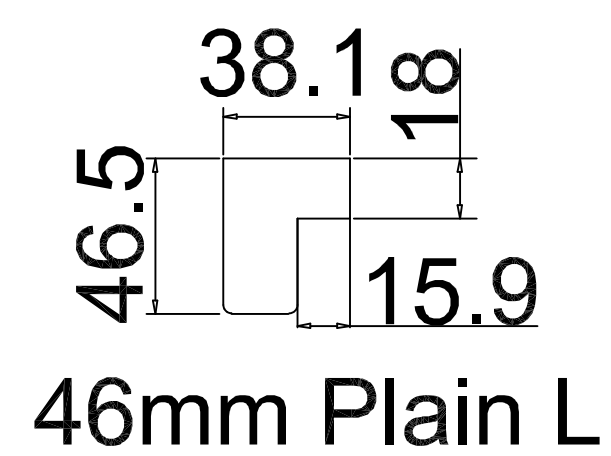

Order No(订单号): NA35128  
 Item(序号): BRV 2 L  
 Louvre Size(叶片类型): 76.2mm

NOTES:

Shutter Color: Lunar Frost 009

Hinges Color: White

Qty (数量): 1

Material (材质): Paulownia+ (新材料)

Configuration (窗扇结构): L-DL, IN, Shaped Shutters, 50.8mm Plain Astrigal, 46mm Plain L

Tilt rod type (拉杆类型): Easy tilt System

Order No (订单号): NA35128

Item (序号): BRV 3 R

Louvre Size (叶片类型): 76.2mm

NOTES:

Shutter Color: Lunar Frost 009

Hinges Color: White

Qty (数量): 1

Material (材质): Paulownia+ (新材料)

Configuration (窗扇结构): R-DR, IN, Shaped Shutters, 50.8mm Plain Astrigal, 46mm Plain L

Tilt rod type (拉杆类型): Easy tilt System

Order No (订单号): NA35128

Item (序号): BRV 5 L

Louvre Size (叶片类型): 76.2mm

Order No(订单号): NA35128  
 Item(序号): BRV 7 L  
 Louvre Size(叶片类型): 76.2mm

NOTES:

Shutter Color: Lunar Frost 009

Hinges Color: White

Qty (数量): 1

Material (材质): Paulownia+ (新材料)

Configuration (窗扇结构): L-DL, IN, Shaped Shutters, 50.8mm Plain Astrigal, 46mm Plain L