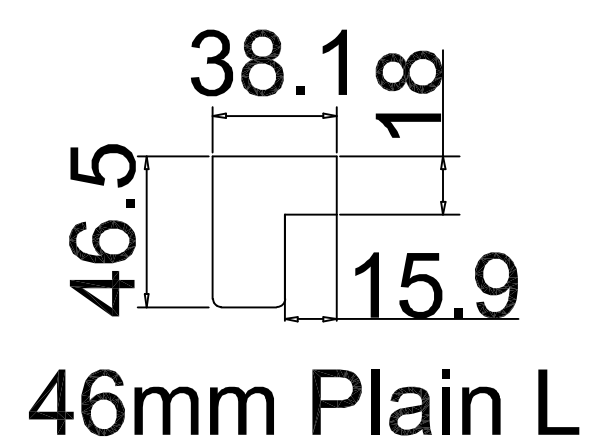

Material (材质): Paulownia+ (新材料)

Configuration (窗扇结构): R-DR, IN, Shaped Shutters, 50.8mm Plain Astrigal, 46mm Plain L

Tilt rod type (拉杆类型): Easy tilt System

Order No (订单号): NA35128

Item (序号): BRV 5 L

Louvre Size (叶片类型): 76.2mm

Order No(订单号): NA35128  
 Item(序号): BRV 6 R  
 Louvre Size(叶片类型): 76.2mm

NOTES:  
 Shutter Color: Lunar Frost 009  
 Hinges Color: White  
 Qty(数量): 1  
 Material(材质): Paulownia+(新材料)  
 Configuration(窗扇结构): R-DR, IN, Shaped Shutters, 50.8mm Plain Astrigal, 46mm Plain L  
 Tilt rod type(拉杆类型): Easy tilt System

Order No(订单号): NA35128  
 Item(序号): BRV 7 L  
 Louvre Size(叶片类型): 76.2mm

NOTES:

Shutter Color: Lunar Frost 009

Hinges Color: White

Qty (数量): 1

Material (材质): Paulownia+ (新材料)

Configuration (窗扇结构): L-DL, IN, Shaped Shutters, 50.8mm Plain Astrigal, 46mm Plain L

Order No(订单号): NA35128  
 Item(序号): BRV 9 L  
 Louvre Size(叶片类型): 76.2mm