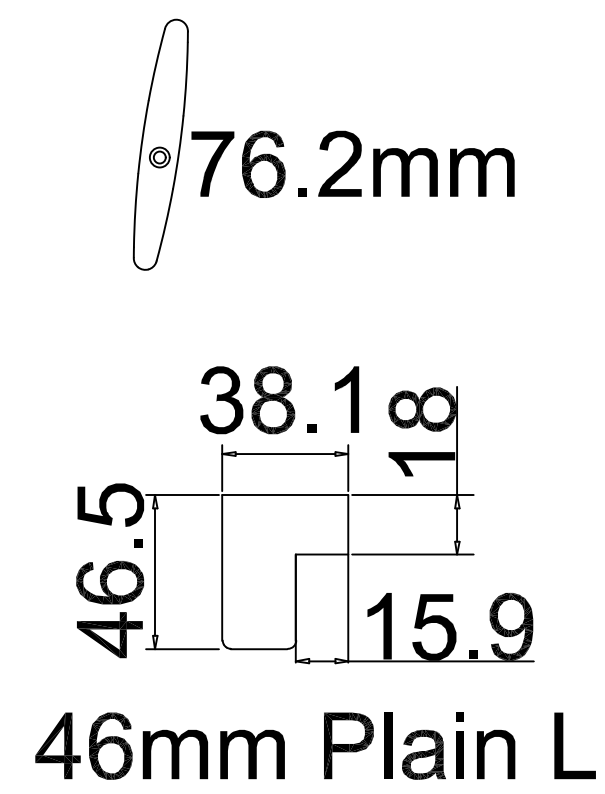

Material (材质): Paulownia+ (新材料)

Configuration (窗扇结构): R-DR, IN, Shaped Shutters, 50.8mm Plain Astrigal, 46mm Plain L

Tilt rod type (拉杆类型): Easy tilt System

Order No (订单号): NA35128

Item (序号): BRV 5 L

Louvre Size (叶片类型): 76.2mm

Order No(订单号): NA35128  
 Item(序号): BRV 6 R  
 Louvre Size(叶片类型): 76.2mm

NOTES:  
 Shutter Color: Lunar Frost 009  
 Hinges Color: White  
 Qty(数量): 1  
 Material(材质): Paulownia+(新材料)  
 Configuration(窗扇结构): R-DR, IN, Shaped Shutters, 50.8mm Plain Astrigal, 46mm Plain L  
 Tilt rod type(拉杆类型): Easy tilt System

Order No(订单号): NA35128  
 Item(序号): BRV 7 L  
 Louvre Size(叶片类型): 76.2mm

NOTES:

Shutter Color: Lunar Frost 009

Hinges Color: White

Qty (数量): 1

Material (材质): Paulownia+ (新材料)

Configuration (窗扇结构): L-DL, IN, Shaped Shutters, 50.8mm Plain Astrigal, 46mm Plain L

Order No(订单号): NA35128  
 Item(序号): BRV 9 L  
 Louvre Size(叶片类型): 76.2mm