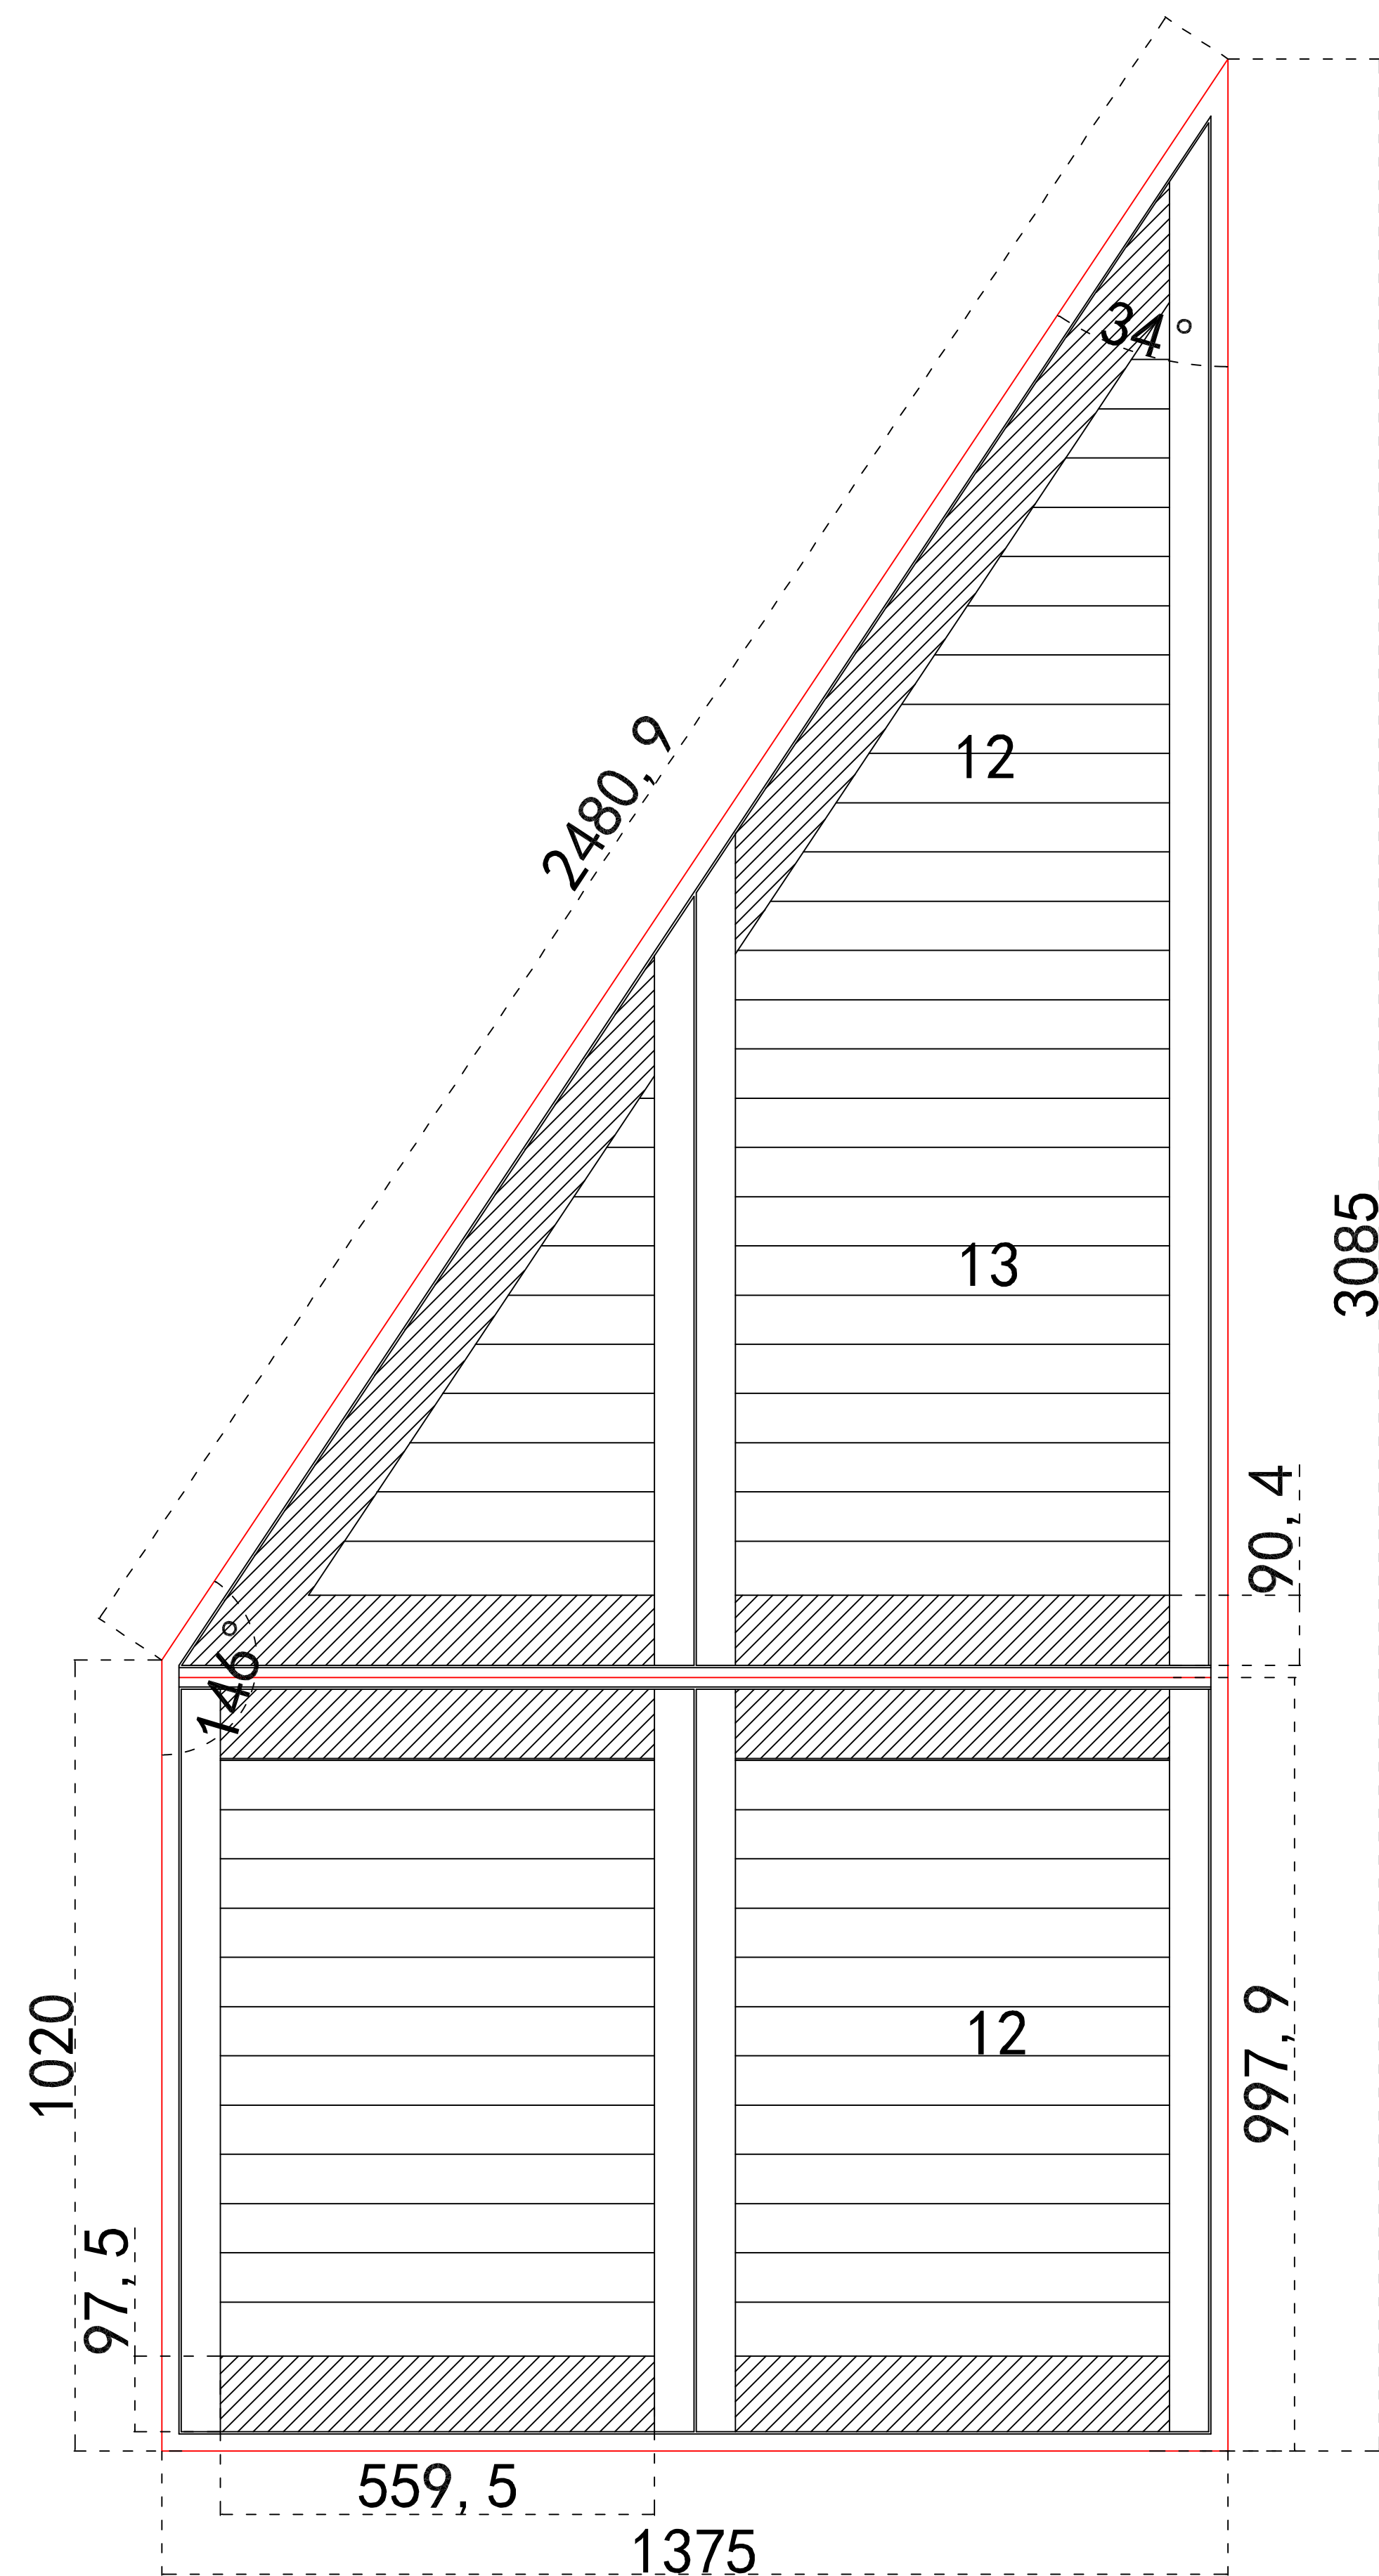

Order No(订单号): NA35128  
 Item(序号): BRV 2 L  
 Louvre Size(叶片类型): 76.2mm

NOTES:

Shutter Color: Lunar Frost 009

Hinges Color: White

Qty (数量): 1

Material (材质): Paulownia+ (新材料)

Configuration (窗扇结构): L-DL, IN, Shaped Shutters, 50.8mm Plain Astrigal, 46mm Plain L

Tilt rod type (拉杆类型): Easy tilt System

Order No (订单号): NA35128

Item (序号): BRV 3 R

Louvre Size (叶片类型): 76.2mm

NOTES:

Shutter Color: Lunar Frost 009

Hinges Color: White

Qty (数量): 1

Material (材质): Paulownia+ (新材料)

Configuration (窗扇结构): R-DR, IN, Shaped Shutters, 50.8mm Plain Astrigal, 46mm Plain L

Tilt rod type (拉杆类型): Easy tilt System

Order No (订单号): NA35128

Item (序号): BRV 5 L

Louvre Size (叶片类型): 76.2mm

Order No(订单号): NA35128  
 Item(序号): BRV 6 R  
 Louvre Size(叶片类型): 76.2mm

NOTES:  
 Shutter Color: Lunar Frost 009  
 Hinges Color: White  
 Qty(数量): 1  
 Material(材质): Paulownia+(新材料)  
 Configuration(窗扇结构): R-DR, IN, Shaped Shutters, 50.8mm Plain Astrigal, 46mm Plain L  
 Tilt rod type(拉杆类型): Easy tilt System