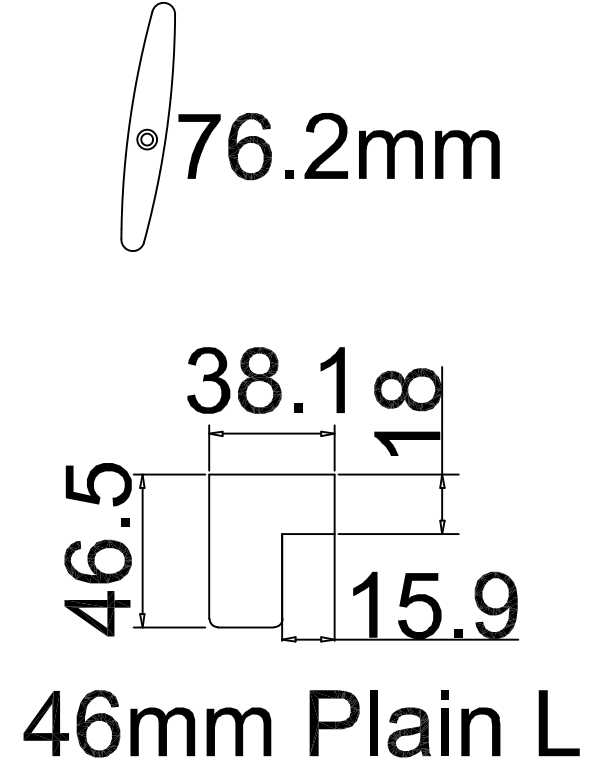

Order No(订单号): NA35128  
 Item(序号): BRV 6 R  
 Louvre Size(叶片类型): 76.2mm

NOTES:  
 Shutter Color: Lunar Frost 009  
 Hinges Color: White  
 Qty(数量): 1  
 Material(材质): Paulownia+(新材料)  
 Configuration(窗扇结构): R-DR, IN, Shaped Shutters, 50.8mm Plain Astrigal, 46mm Plain L  
 Tilt rod type(拉杆类型): Easy tilt System

Order No(订单号): NA35128  
 Item(序号): BRV 7 L  
 Louvre Size(叶片类型): 76.2mm

NOTES:

Shutter Color: Lunar Frost 009

Hinges Color: White

Qty (数量): 1

Material (材质): Paulownia+ (新材料)

Configuration (窗扇结构): L-DL, IN, Shaped Shutters, 50.8mm Plain Astrigal, 46mm Plain L

Tilt rod type (拉杆类型): Easy tilt System

Order No (订单号): NA35128

Item (序号): BRV 8 R

Louvre Size (叶片类型): 76.2mm

NOTES:  
 Shutter Color: Lunar Frost 009  
 Hinges Color: White  
 Qty(数量): 1  
 Material(材质): Paulownia+(新材料)  
 Configuration(窗扇结构): R-DR, IN, Shaped Shutters, 50.8mm Plain Astrigal, 46mm Plain L  
 Tilt rod type(拉杆类型): Easy tilt System

Order No(订单号): NA35128  
 Item(序号): BRV 9 L  
 Louvre Size(叶片类型): 76.2mm