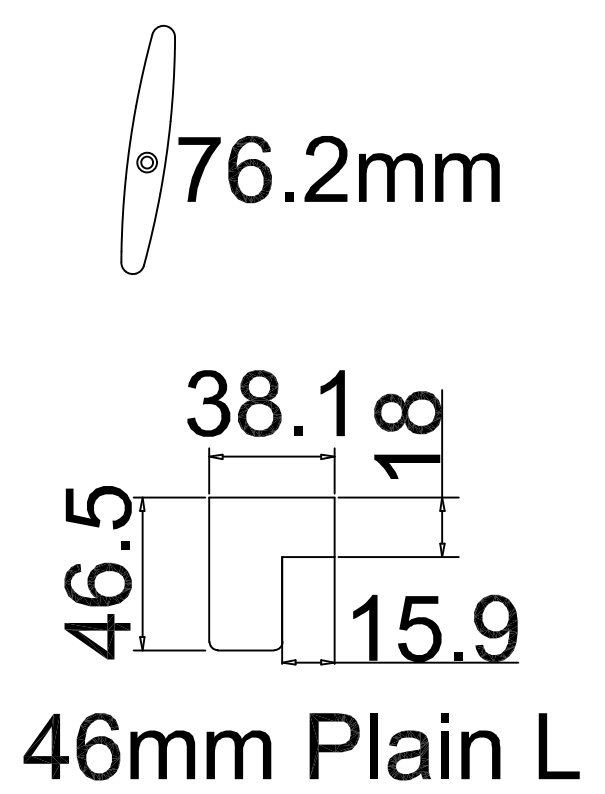

Material (材质): Paulownia+ (新材料)

Configuration (窗扇结构): R-DR, IN, Shaped Shutters, 50.8mm Plain Astrigal, 46mm Plain L

Tilt rod type (拉杆类型): Easy tilt System

Order No (订单号): NA35128

Item (序号): BRV 5 L

Louvre Size (叶片类型): 76.2mm

Order No(订单号): NA35128  
 Item(序号): BRV 6 R  
 Louvre Size(叶片类型): 76.2mm

NOTES:  
 Shutter Color: Lunar Frost 009  
 Hinges Color: White  
 Qty(数量): 1  
 Material(材质): Paulownia+(新材料)  
 Configuration(窗扇结构): R-DR, IN, Shaped Shutters, 50.8mm Plain Astrigal, 46mm Plain L  
 Tilt rod type(拉杆类型): Easy tilt System

Order No(订单号): NA35128  
 Item(序号): BRV 7 L  
 Louvre Size(叶片类型): 76.2mm

NOTES:

Shutter Color: Lunar Frost 009

Hinges Color: White

Qty (数量): 1

Material (材质): Paulownia+ (新材料)

Configuration (窗扇结构): L-DL, IN, Shaped Shutters, 50.8mm Plain Astrigal, 46mm Plain L

Order No(订单号): NA35128  
 Item(序号): BRV 9 L  
 Louvre Size(叶片类型): 76.2mm