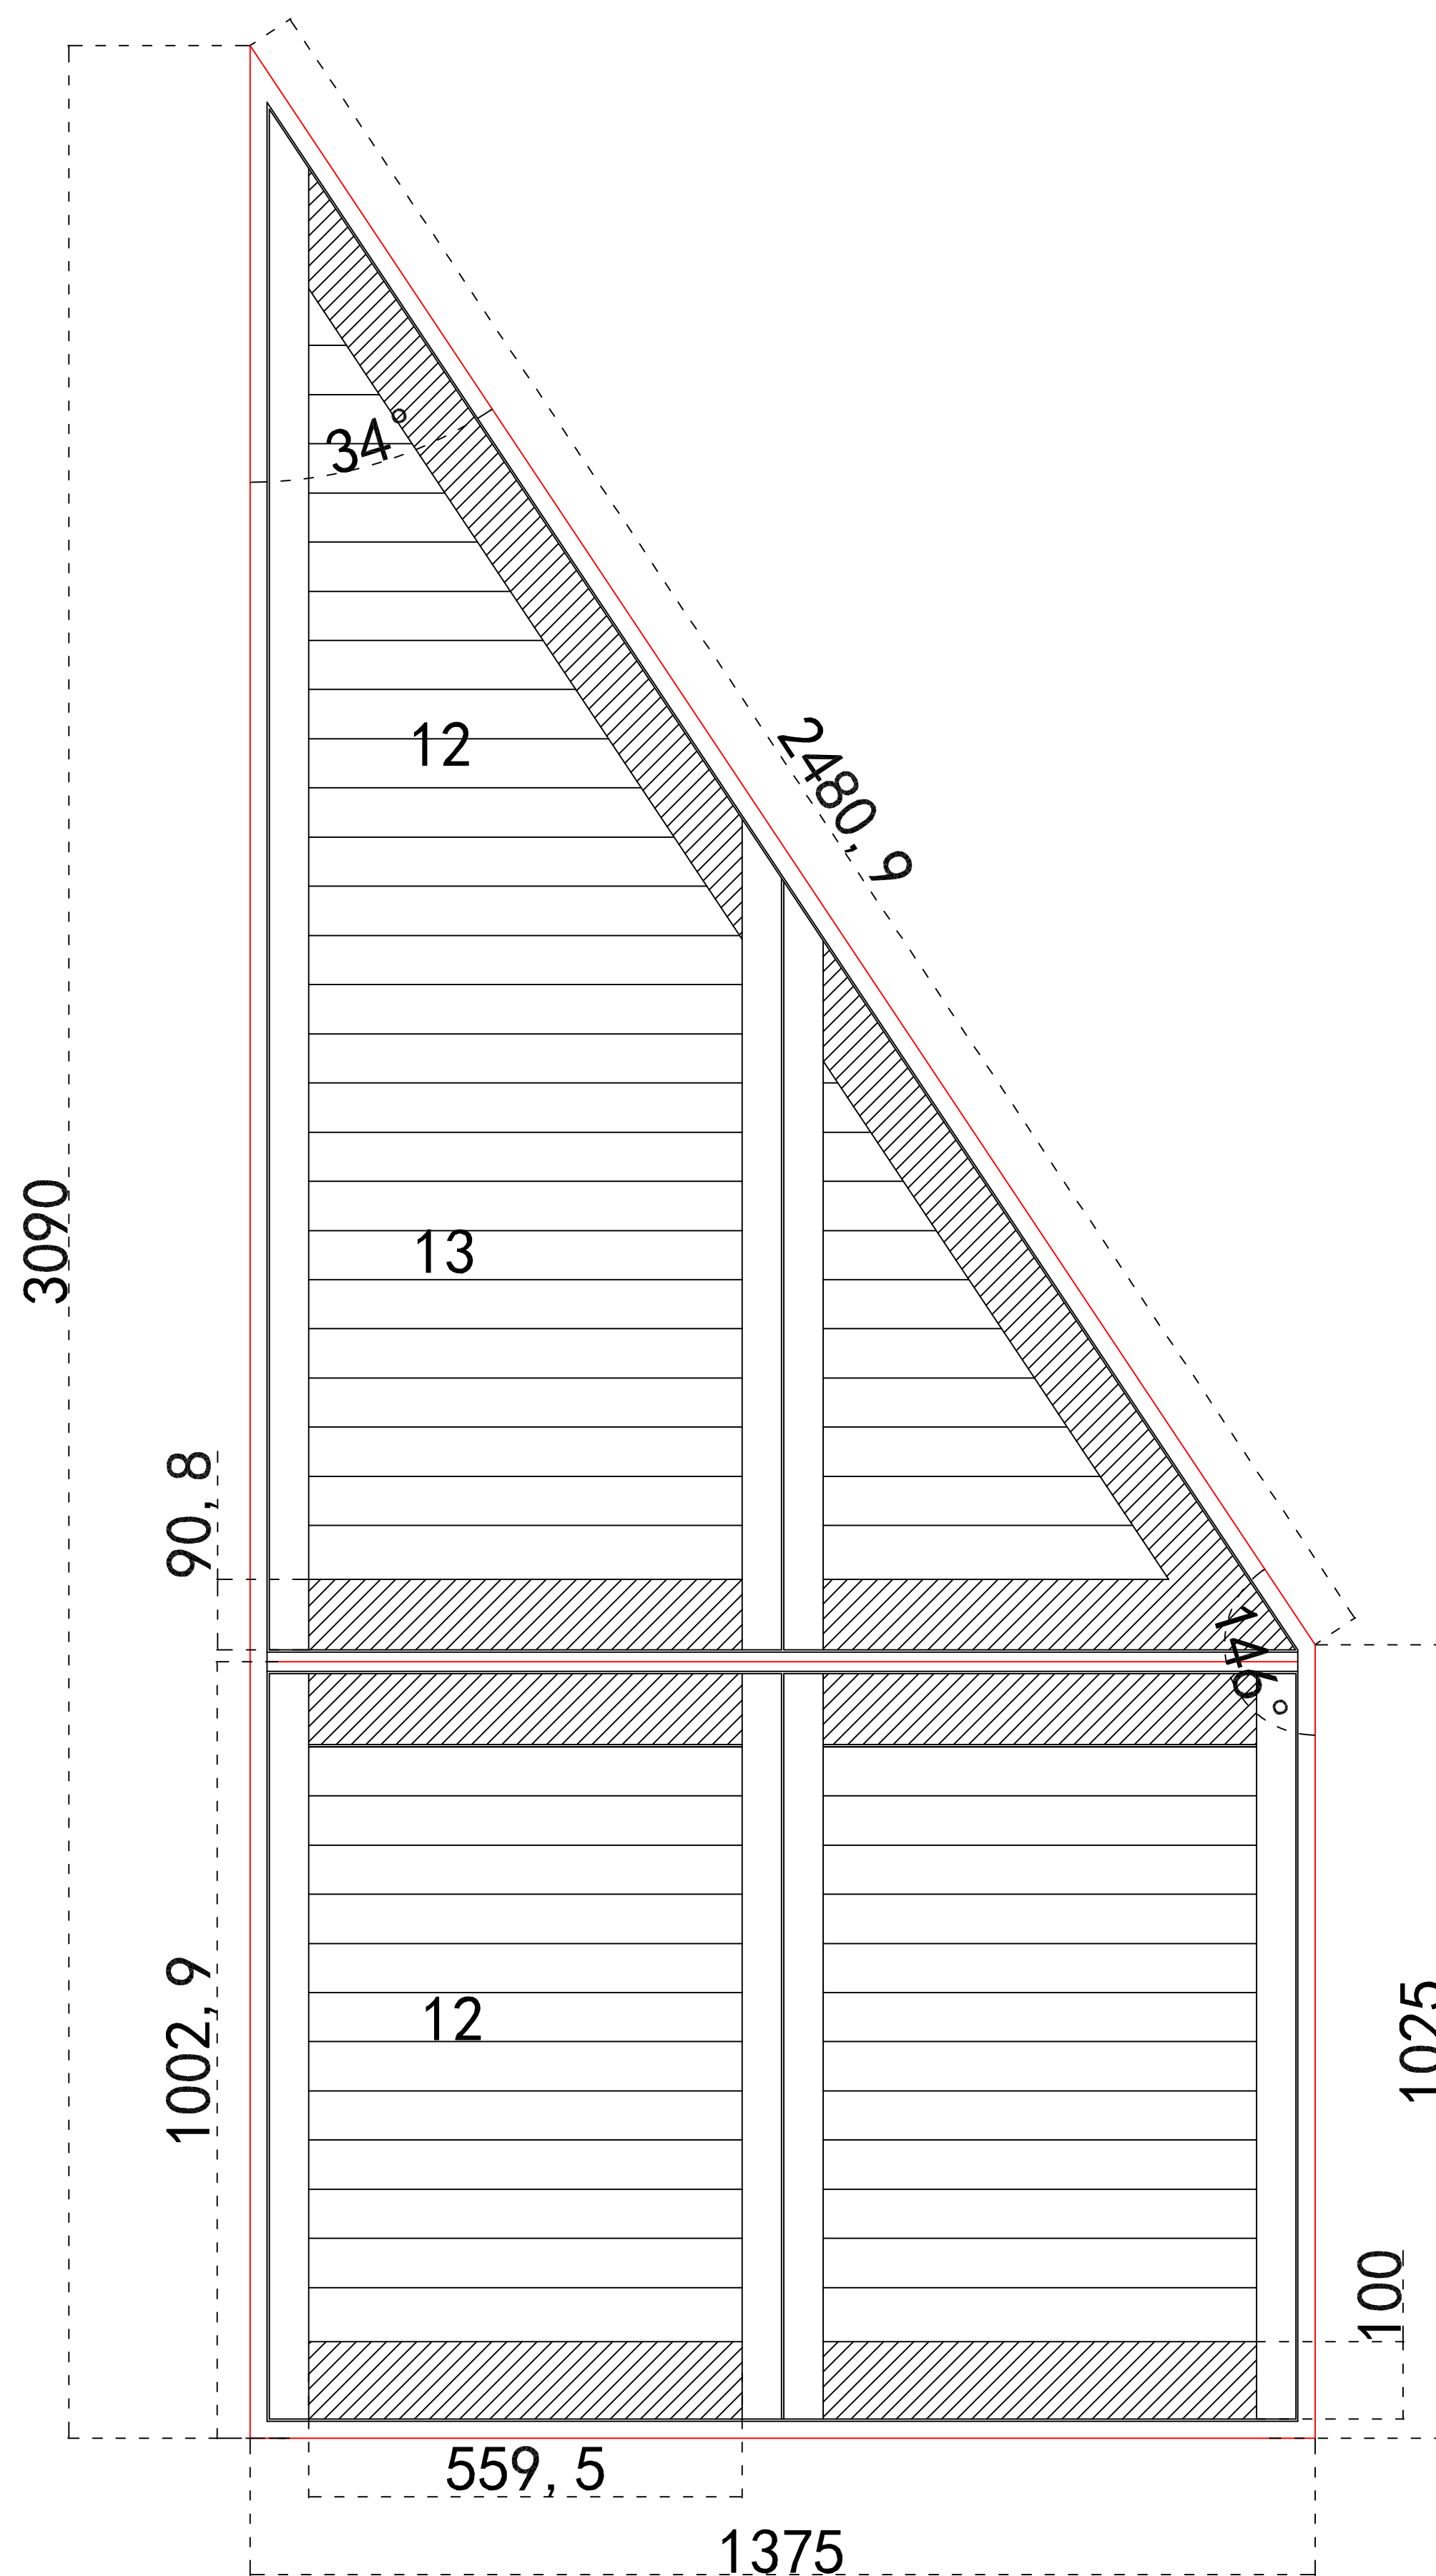

NOTES:

Shutter Color: Lunar Frost 009

Hinges Color: White

Qty (数量): 1

Material (材质): Paulownia+ (新材料)

Configuration (窗扇结构): L-DL, IN, Shaped Shutters, 50.8mm Plain Astrigal, 46mm Plain L

Tilt rod type (拉杆类型): Easy tilt System

Order No (订单号): NA35128

Item (序号): BRV 8 R

Louvre Size (叶片类型): 76.2mm