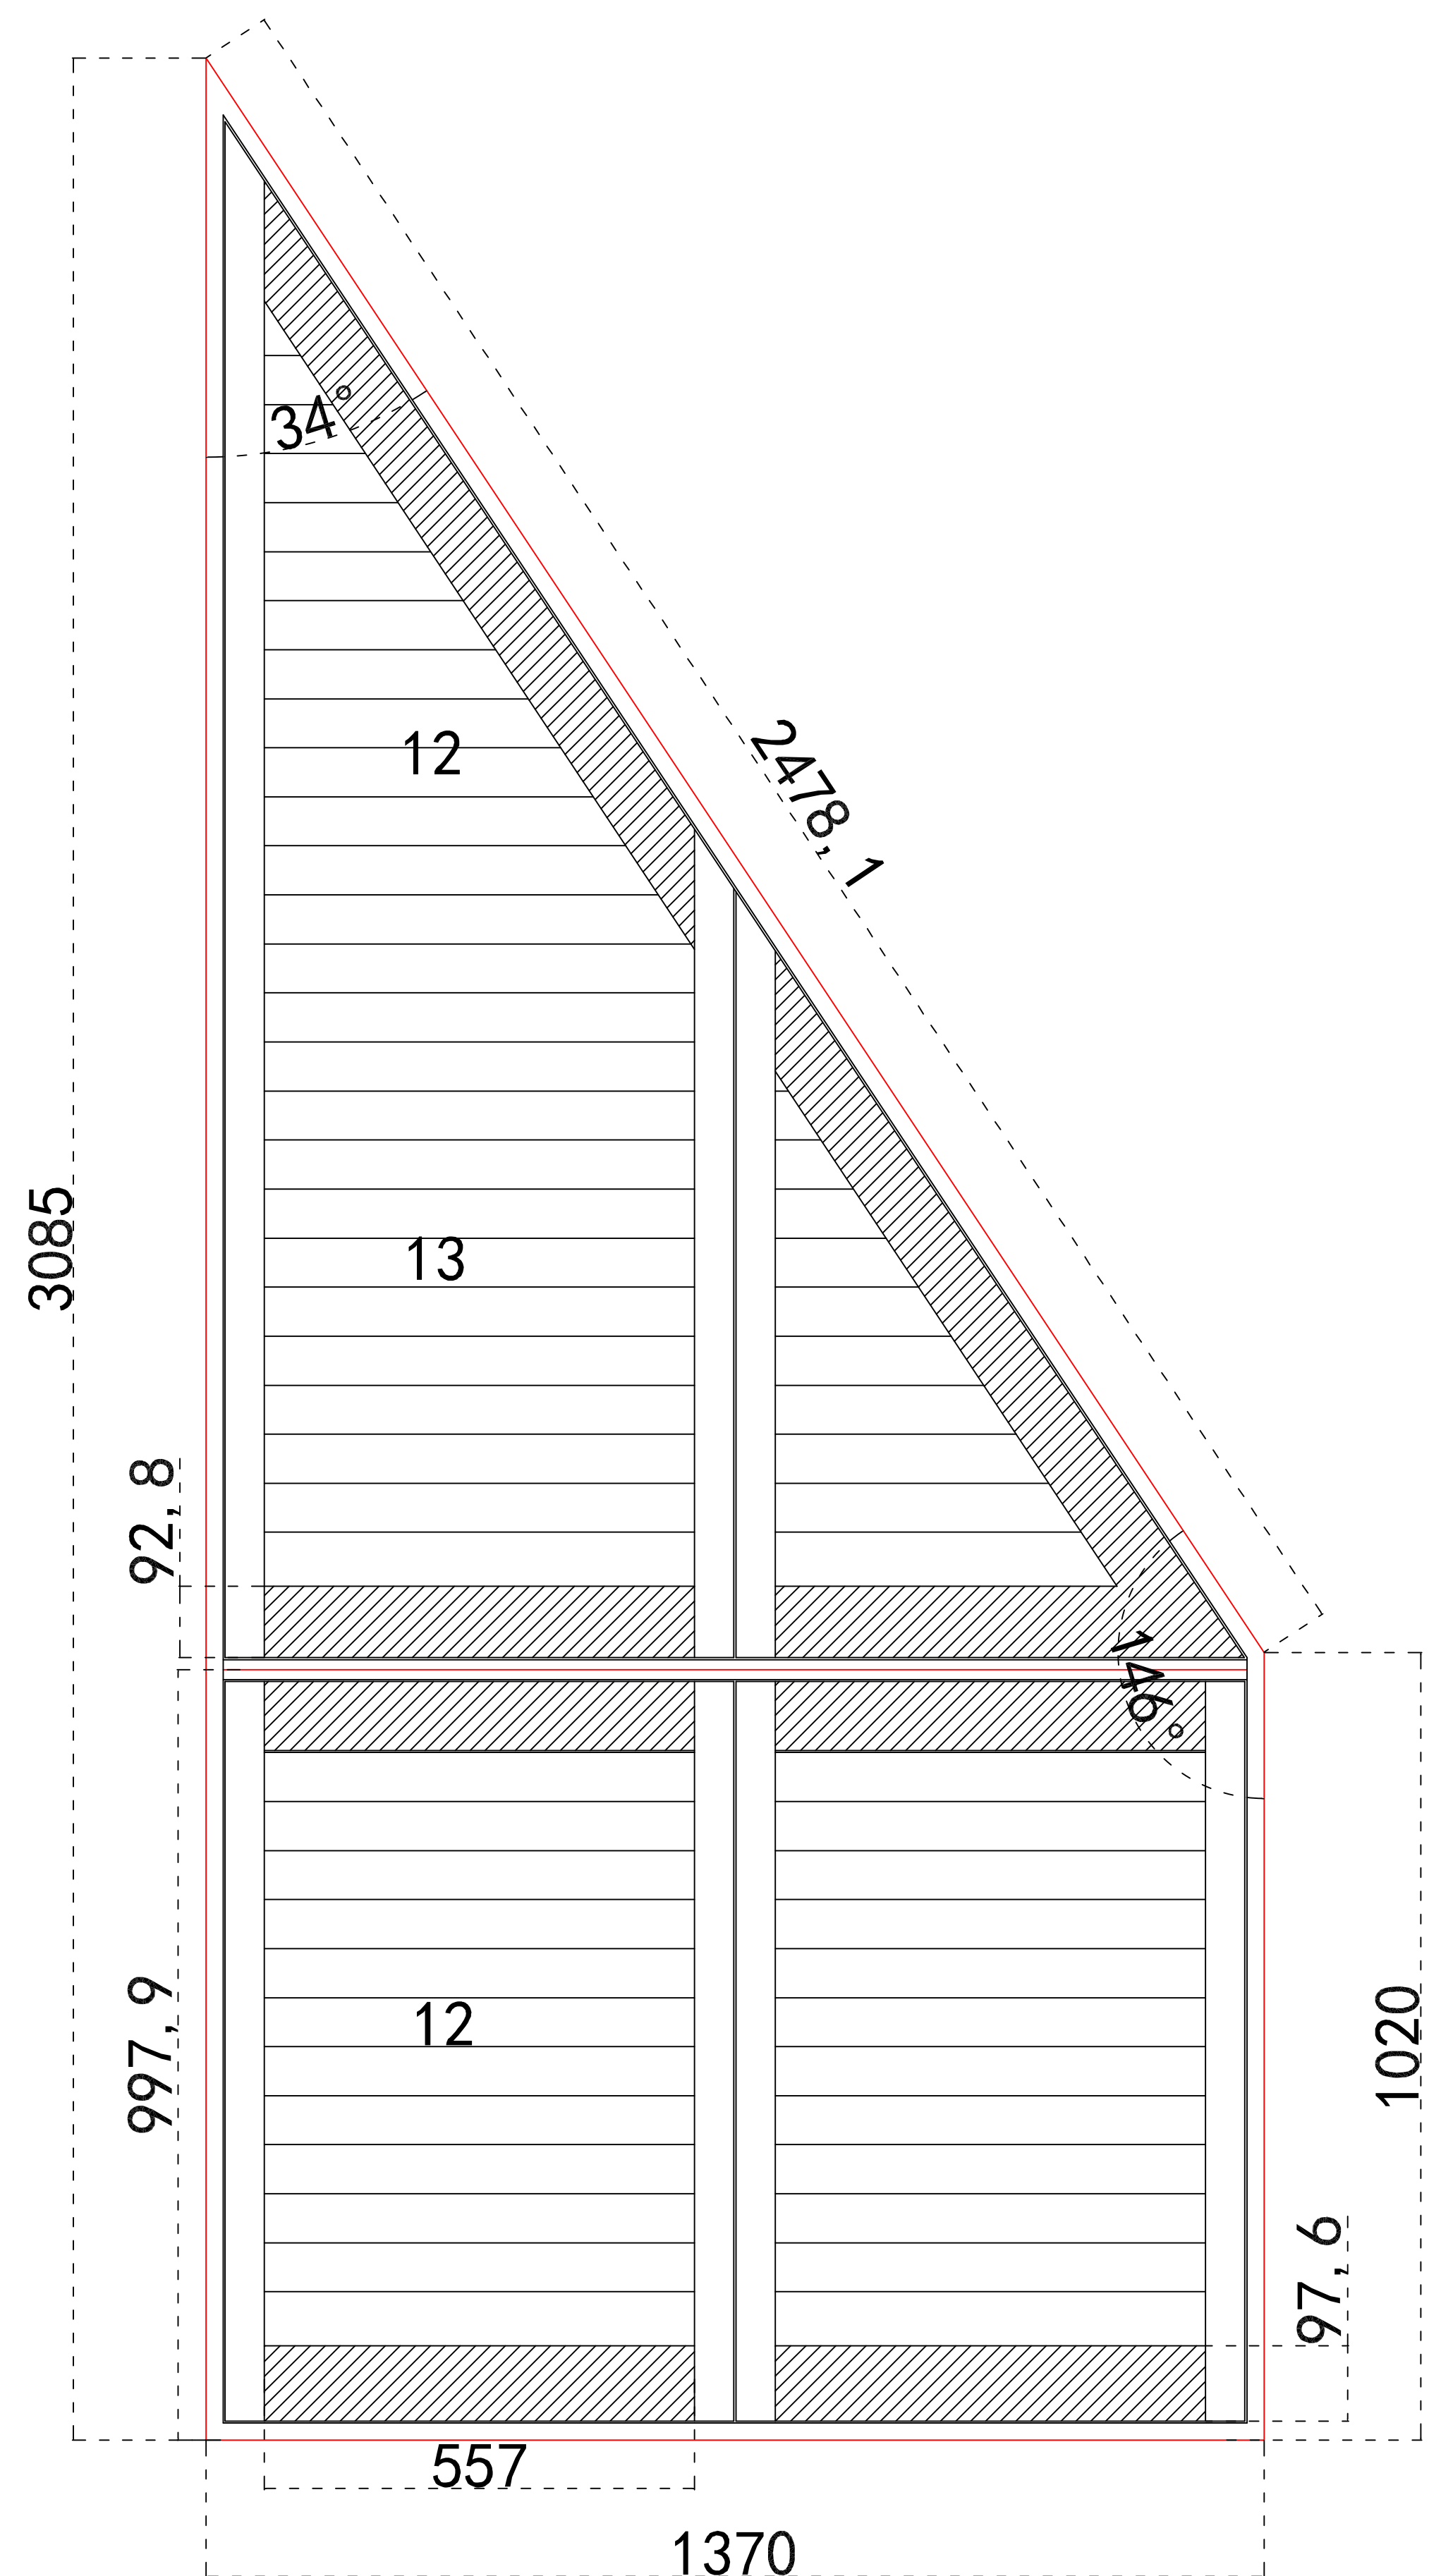

Order No(订单号): NA35128  
 Item(序号): BRV 2 L  
 Louvre Size(叶片类型): 76.2mm

NOTES:

Shutter Color: Lunar Frost 009

Hinges Color: White

Qty (数量): 1

Material (材质): Paulownia+ (新材料)

Configuration (窗扇结构): L-DL, IN, Shaped Shutters, 50.8mm Plain Astrigal, 46mm Plain L

Tilt rod type (拉杆类型): Easy tilt System

Order No (订单号): NA35128

Item (序号): BRV 3 R

Louvre Size (叶片类型): 76.2mm

NOTES:

Shutter Color: Lunar Frost 009

Hinges Color: White

Qty (数量): 1

Material (材质): Paulownia+ (新材料)

Configuration (窗扇结构): R-DR, IN, Shaped Shutters, 50.8mm Plain Astrigal, 46mm Plain L

Tilt rod type (拉杆类型): Easy tilt System

Order No (订单号): NA35128

Item (序号): BRV 5 L

Louvre Size (叶片类型): 76.2mm

Order No(订单号): NA35128  
 Item(序号): BRV 6 R  
 Louvre Size(叶片类型): 76.2mm

NOTES:  
 Shutter Color: Lunar Frost 009  
 Hinges Color: White  
 Qty(数量): 1  
 Material(材质): Paulownia+(新材料)  
 Configuration(窗扇结构): R-DR, IN, Shaped Shutters, 50.8mm Plain Astrigal, 46mm Plain L  
 Tilt rod type(拉杆类型): Easy tilt System