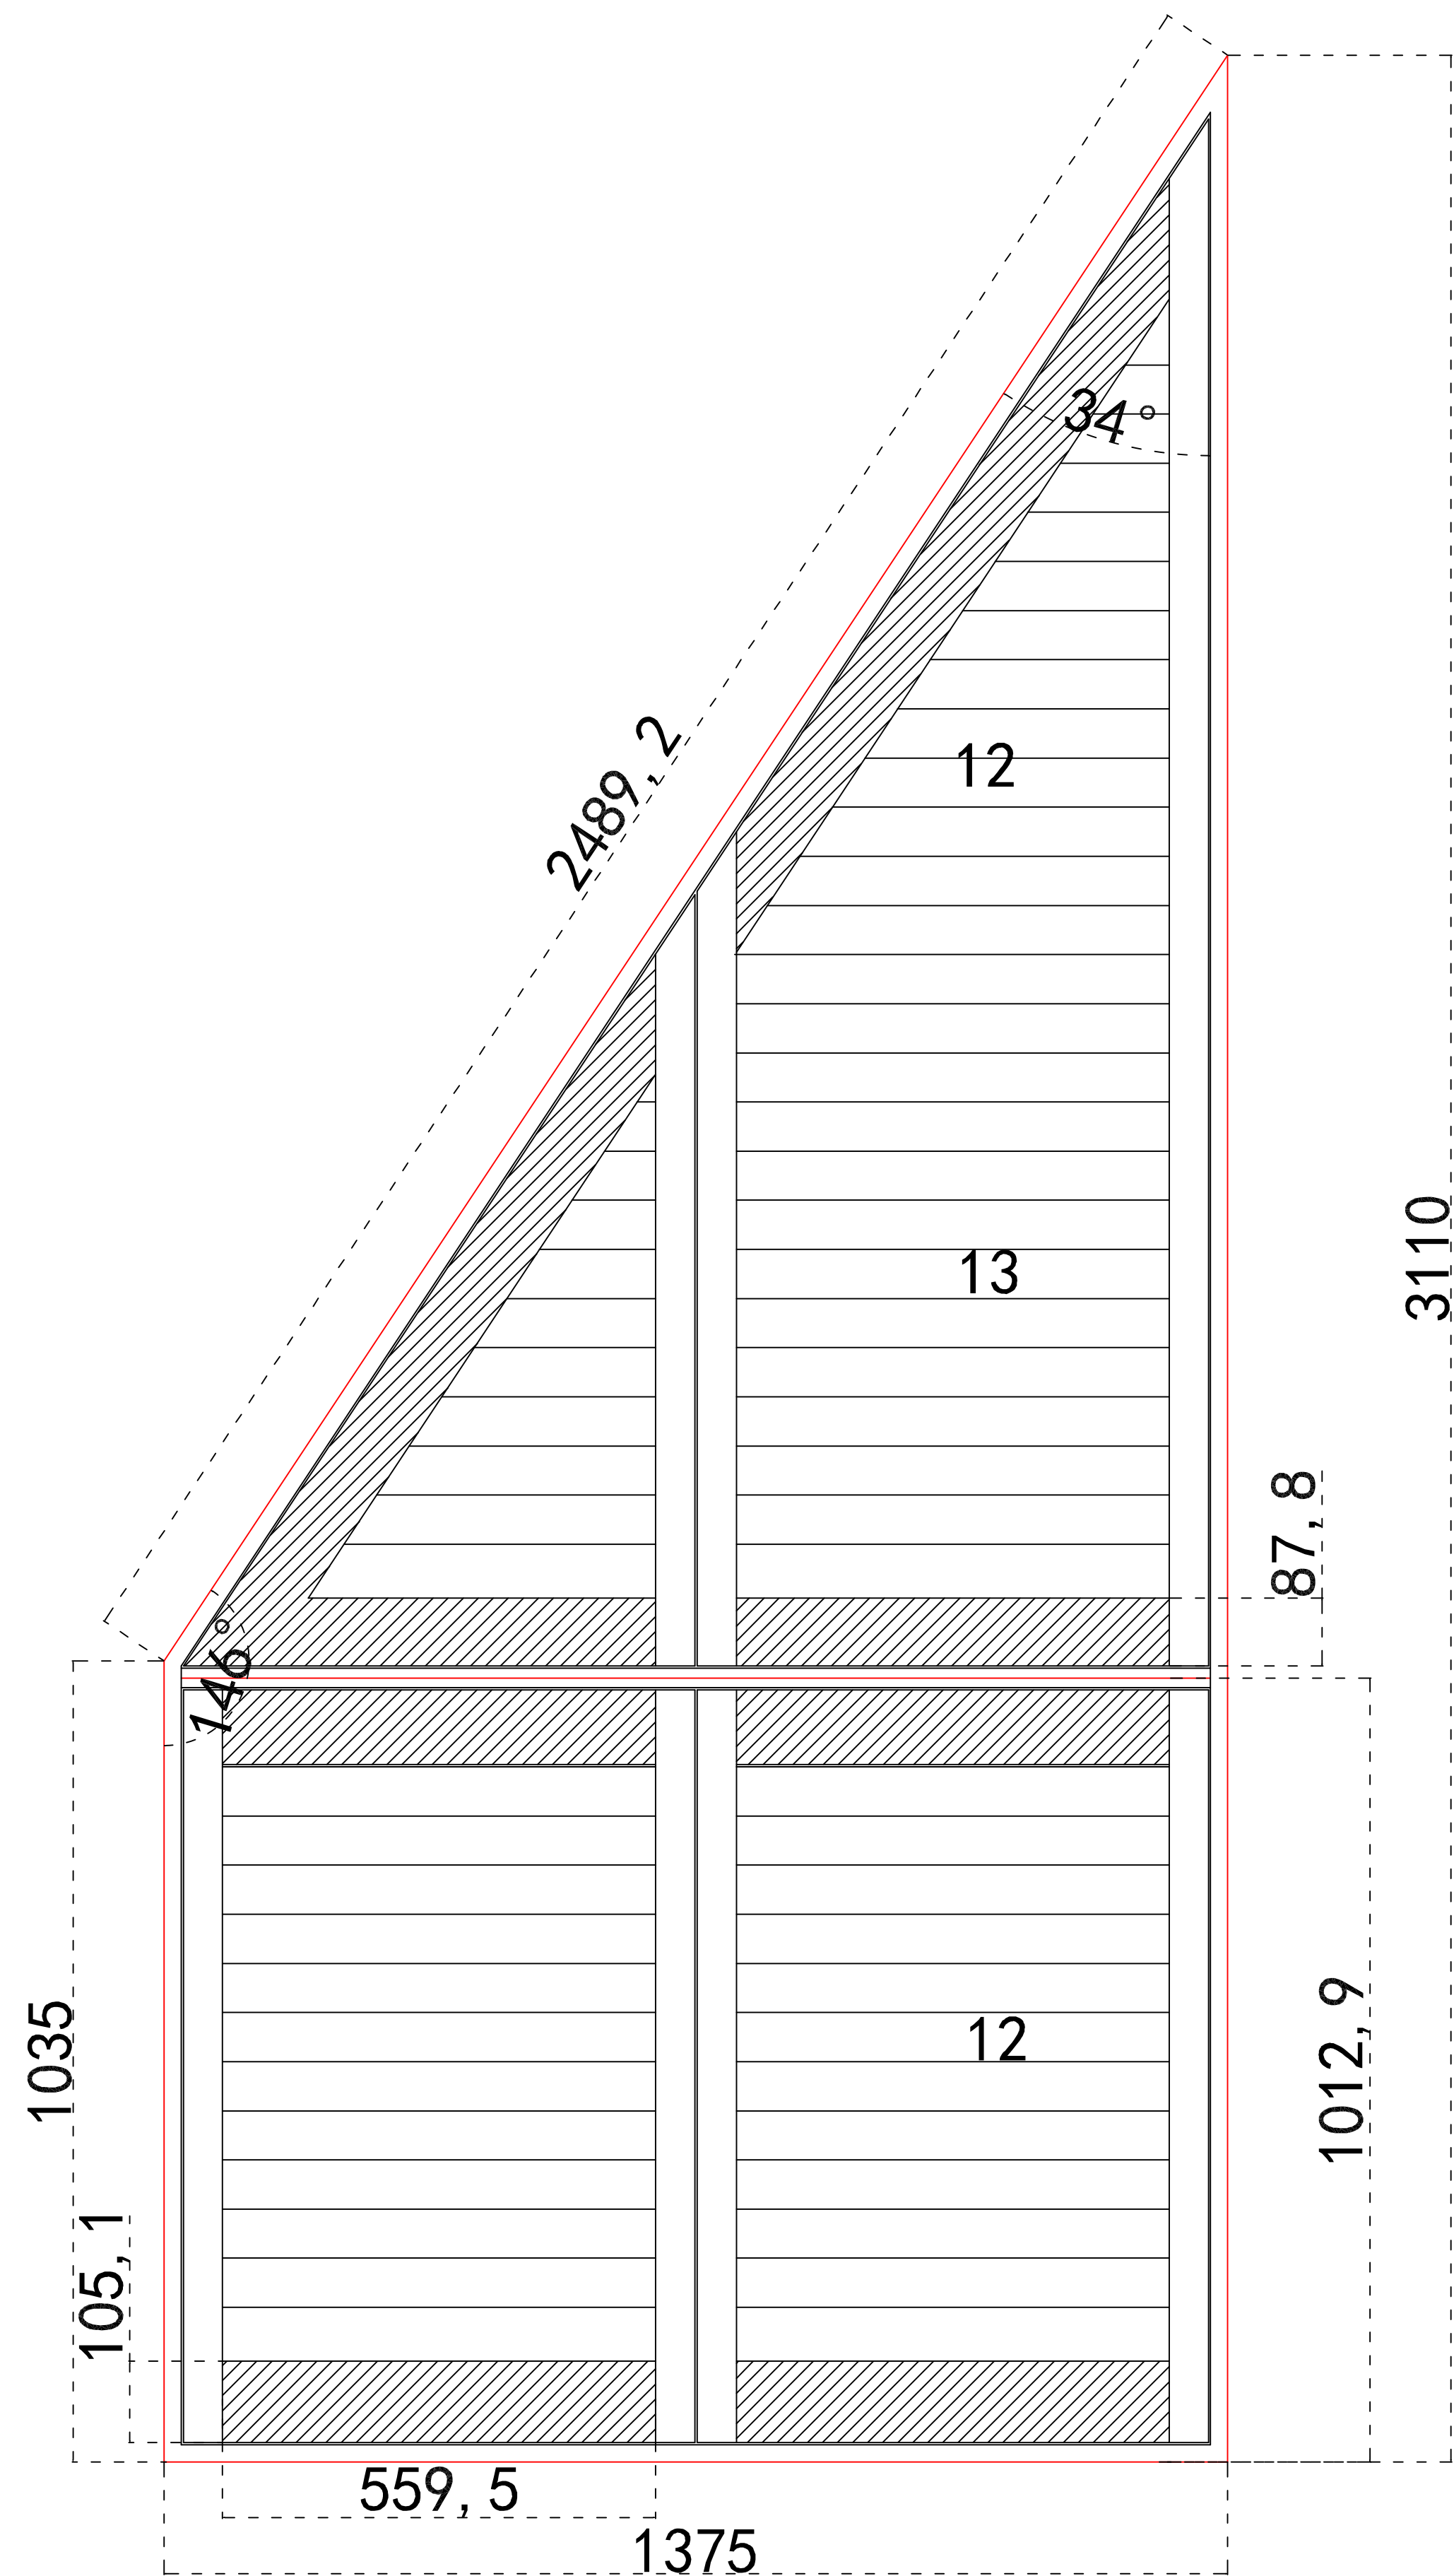

Material (材质): Paulownia+ (新材料)

Configuration (窗扇结构): R-DR, IN, Shaped Shutters, 50.8mm Plain Astrigal, 46mm Plain L

Tilt rod type (拉杆类型): Easy tilt System

Order No (订单号): NA35128

Item (序号): BRV 5 L

Louvre Size (叶片类型): 76.2mm

Order No(订单号): NA35128  
 Item(序号): BRV 6 R  
 Louvre Size(叶片类型): 76.2mm

NOTES:  
 Shutter Color: Lunar Frost 009  
 Hinges Color: White  
 Qty(数量): 1  
 Material(材质): Paulownia+(新材料)  
 Configuration(窗扇结构): R-DR, IN, Shaped Shutters, 50.8mm Plain Astrigal, 46mm Plain L  
 Tilt rod type(拉杆类型): Easy tilt System

Order No(订单号): NA35128  
 Item(序号): BRV 7 L  
 Louvre Size(叶片类型): 76.2mm

NOTES:

Shutter Color: Lunar Frost 009

Hinges Color: White

Qty (数量): 1

Material (材质): Paulownia+ (新材料)

Configuration (窗扇结构): L-DL, IN, Shaped Shutters, 50.8mm Plain Astrigal, 46mm Plain L

Tilt rod type (拉杆类型): Easy tilt System

Order No (订单号): NA35128

Item (序号): BRV 8 R

Louvre Size (叶片类型): 76.2mm

NOTES:  
 Shutter Color: Lunar Frost 009  
 Hinges Color: White  
 Qty(数量): 1  
 Material(材质): Paulownia+(新材料)  
 Configuration(窗扇结构): R-DR, IN, Shaped Shutters, 50.8mm Plain Astrigal, 46mm Plain L  
 Tilt rod type(拉杆类型): Easy tilt System