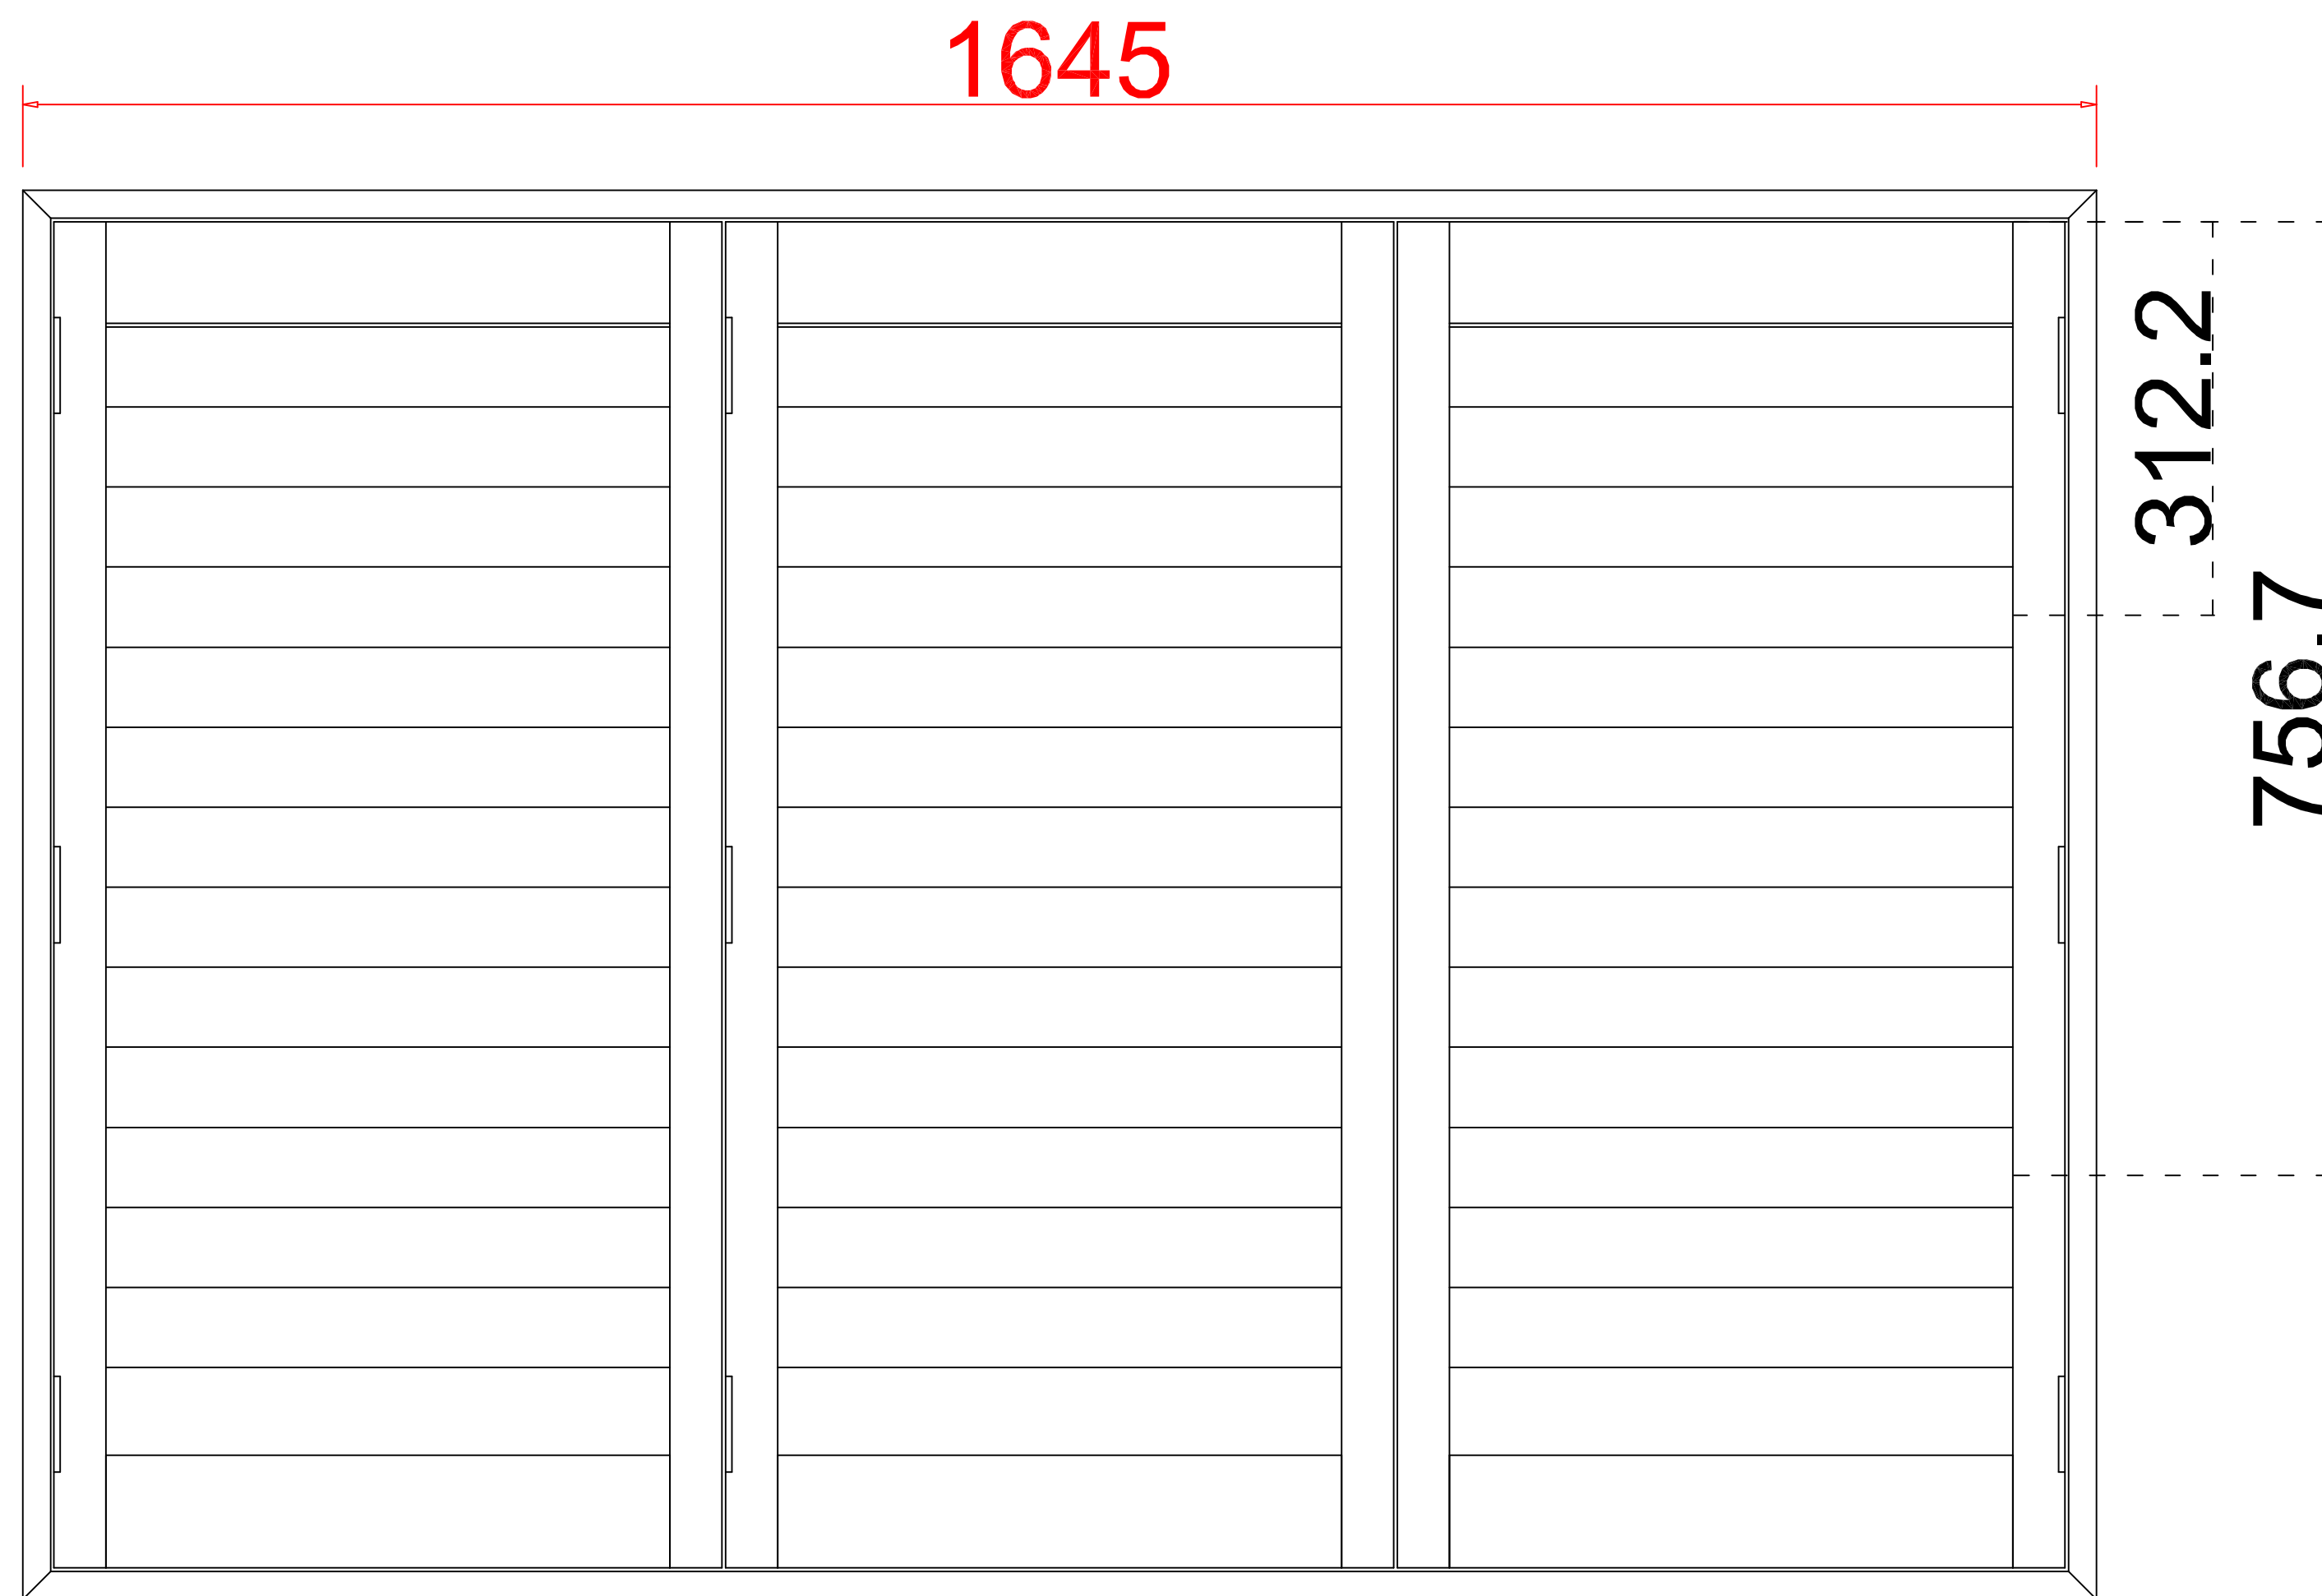

Louvre Quantity (叶片数量): 14

Louvre Size (叶片尺寸): 380.6mm

Rail Size (上下板尺寸): 432.6mm

Order No (订单号): NA35060

Item (序号): 1

Room (房间号): Lounge

Louvre Size (叶片类型): 76.2mm

46mm Plain L

Louvre Quantity (叶片数量): 42

Louvre Size (叶片尺寸): 445.1mm

Rail Size (上下板尺寸): 497.1mm

Order No (订单号): NA35060

Item (序号): 2

Room (房间号): Lounge

Louvre Size (叶片类型): 76.2mm

46mm Plain L

Tilt rod type (拉杆类型): Easy tilt System

Louvre Quantity (叶片数量): 14

Louvre Size (叶片尺寸): 380.6mm

Rail Size (上下板尺寸): 432.6mm

Order No (订单号): NA35060

Item (序号): 3

Room (房间号): Lounge

Louvre Size (叶片类型): 76.2mm

Item (序号): 4

Room (房间号): Front Bedroom

Louvre Size (叶片类型): 76.2mm

Deep Plain L Frame 60mm

L

R

24

**NOTES:**