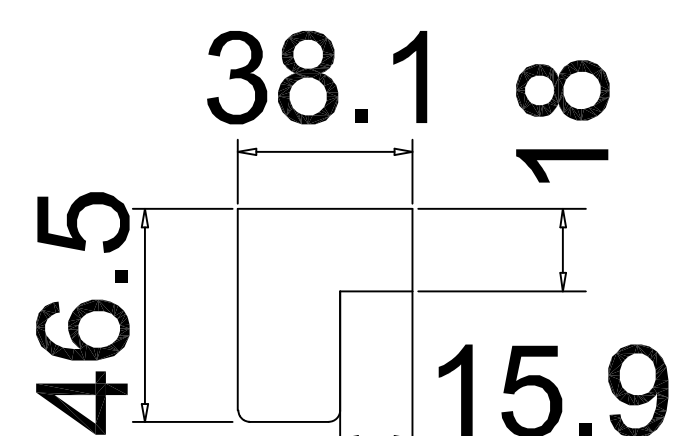

Louvre Quantity (叶片数量): 14

Louvre Size (叶片尺寸): 380.6mm

Rail Size (上下板尺寸): 432.6mm

Order No (订单号): NA35060

Item (序号): 1

Room (房间号): Lounge

Louvre Size (叶片类型): 76.2mm

46mm Plain L

Louvre Quantity (叶片数量): 42

Louvre Size (叶片尺寸): 445.1mm

Rail Size (上下板尺寸): 497.1mm

Order No (订单号): NA35060

Item (序号): 2

Room (房间号): Lounge

Louvre Size (叶片类型): 76.2mm

46mm Plain L