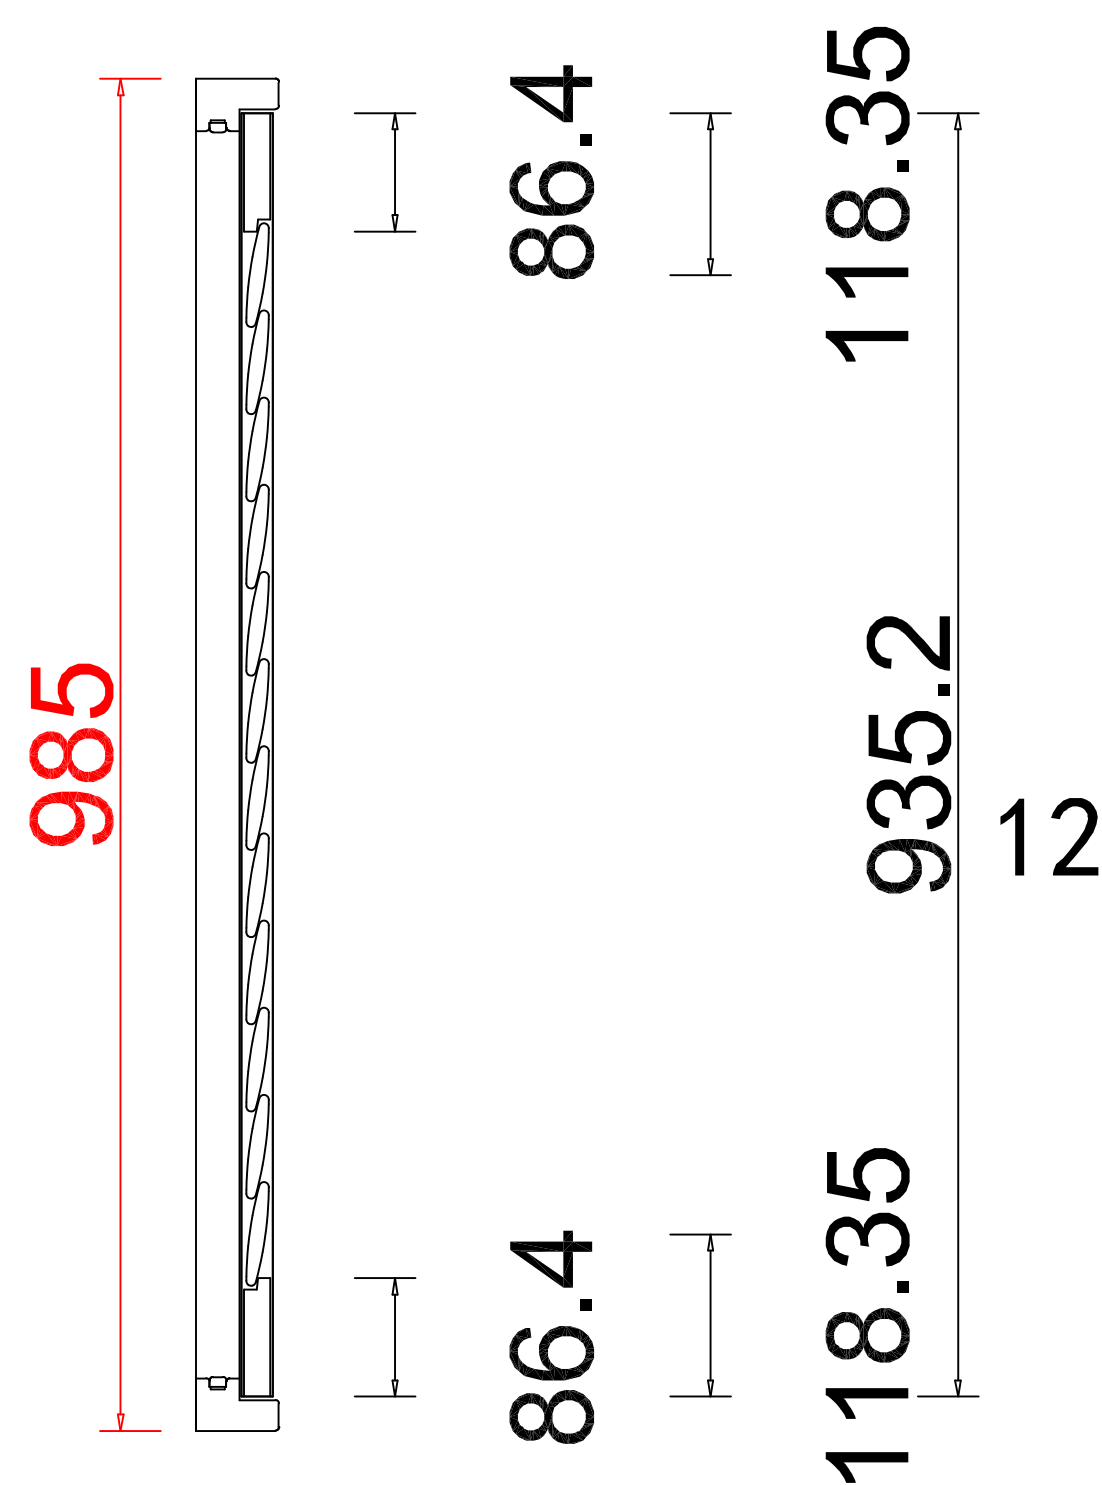

Configuration (窗扇结构): L-DR, IN, 4side, 41.3mm Plain Astrigal, Deep Plain L Frame 60mm

Tilt rod type (拉杆类型): Easy tilt System

Louvre Quantity (叶片数量): 24

Louvre Size (叶片尺寸): 325mm

Rail Size (上下板尺寸): 377mm

Order No (订单号): NA35060

Item (序号): 4

Room (房间号): Front Bedroom

Louvre Size (叶片类型): 76.2mm

Deep Plain L Frame 60mm

L

R

24

**NOTES:**

Louvre Quantity(叶片数量): 24

Louvre Size(叶片尺寸): 321.5mm

Rail Size(上下板尺寸): 373.5mm

Order No(订单号): NA35060

Item(序号): 5

Room(房间号): Front Bedroom

Louvre Size(叶片类型): 76.2mm

Deep Plain L Frame 60mm