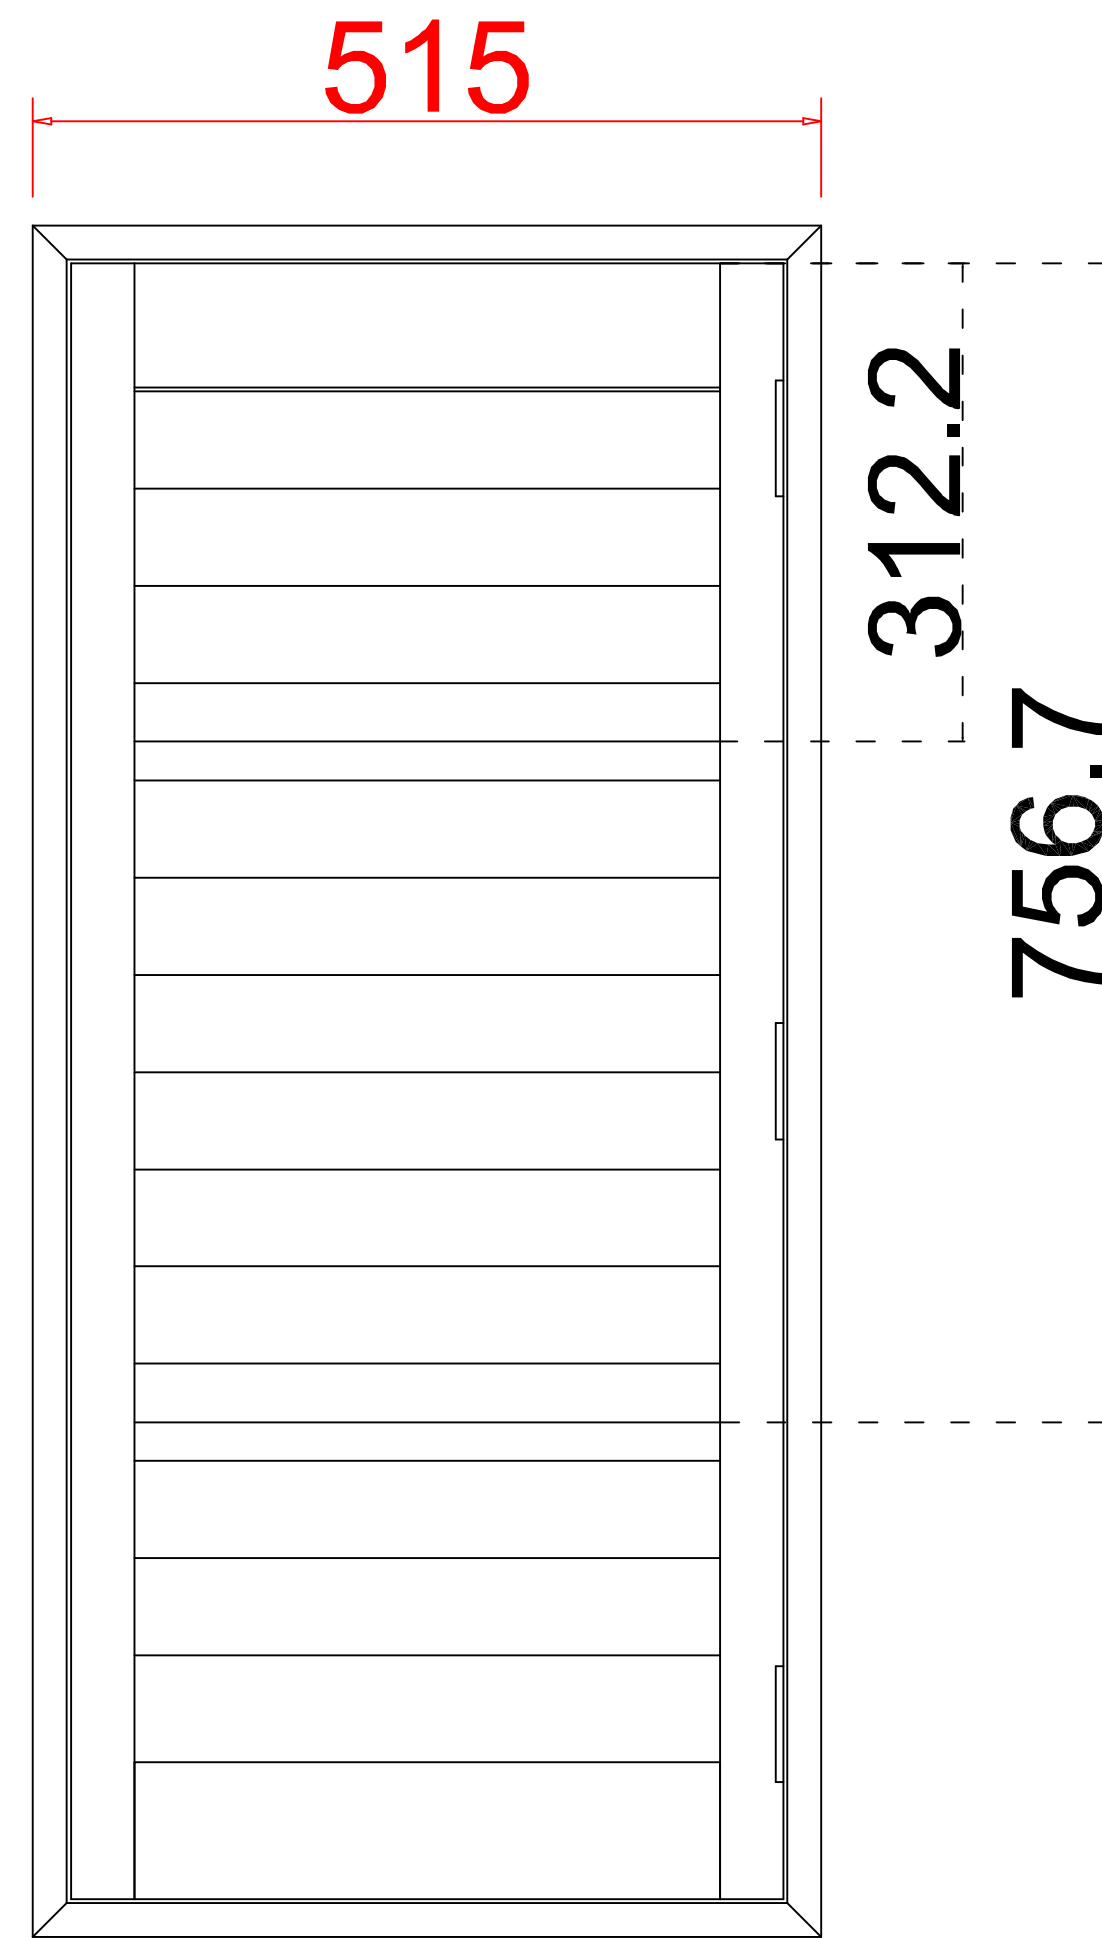

Louvre Quantity (叶片数量): 14

Louvre Size (叶片尺寸): 380.6mm

Rail Size (上下板尺寸): 432.6mm

Order No (订单号): NA35060

Item (序号): 1

Room (房间号): Lounge

Louvre Size (叶片类型): 76.2mm

46mm Plain L

Louvre Quantity (叶片数量): 42

Louvre Size (叶片尺寸): 445.1mm

Rail Size (上下板尺寸): 497.1mm

Order No (订单号): NA35060

Item (序号): 2

Room (房间号): Lounge

Louvre Size (叶片类型): 76.2mm

46mm Plain L

Tilt rod type (拉杆类型): Easy tilt System

Louvre Quantity (叶片数量): 14

Louvre Size (叶片尺寸): 380.6mm

Rail Size (上下板尺寸): 432.6mm

Order No (订单号): NA35060

Item (序号): 3

Room (房间号): Lounge

Louvre Size (叶片类型): 76.2mm

Item (序号): 4

Room (房间号): Front Bedroom

Louvre Size (叶片类型): 76.2mm

Deep Plain L Frame 60mm

L

R

24

**NOTES:**