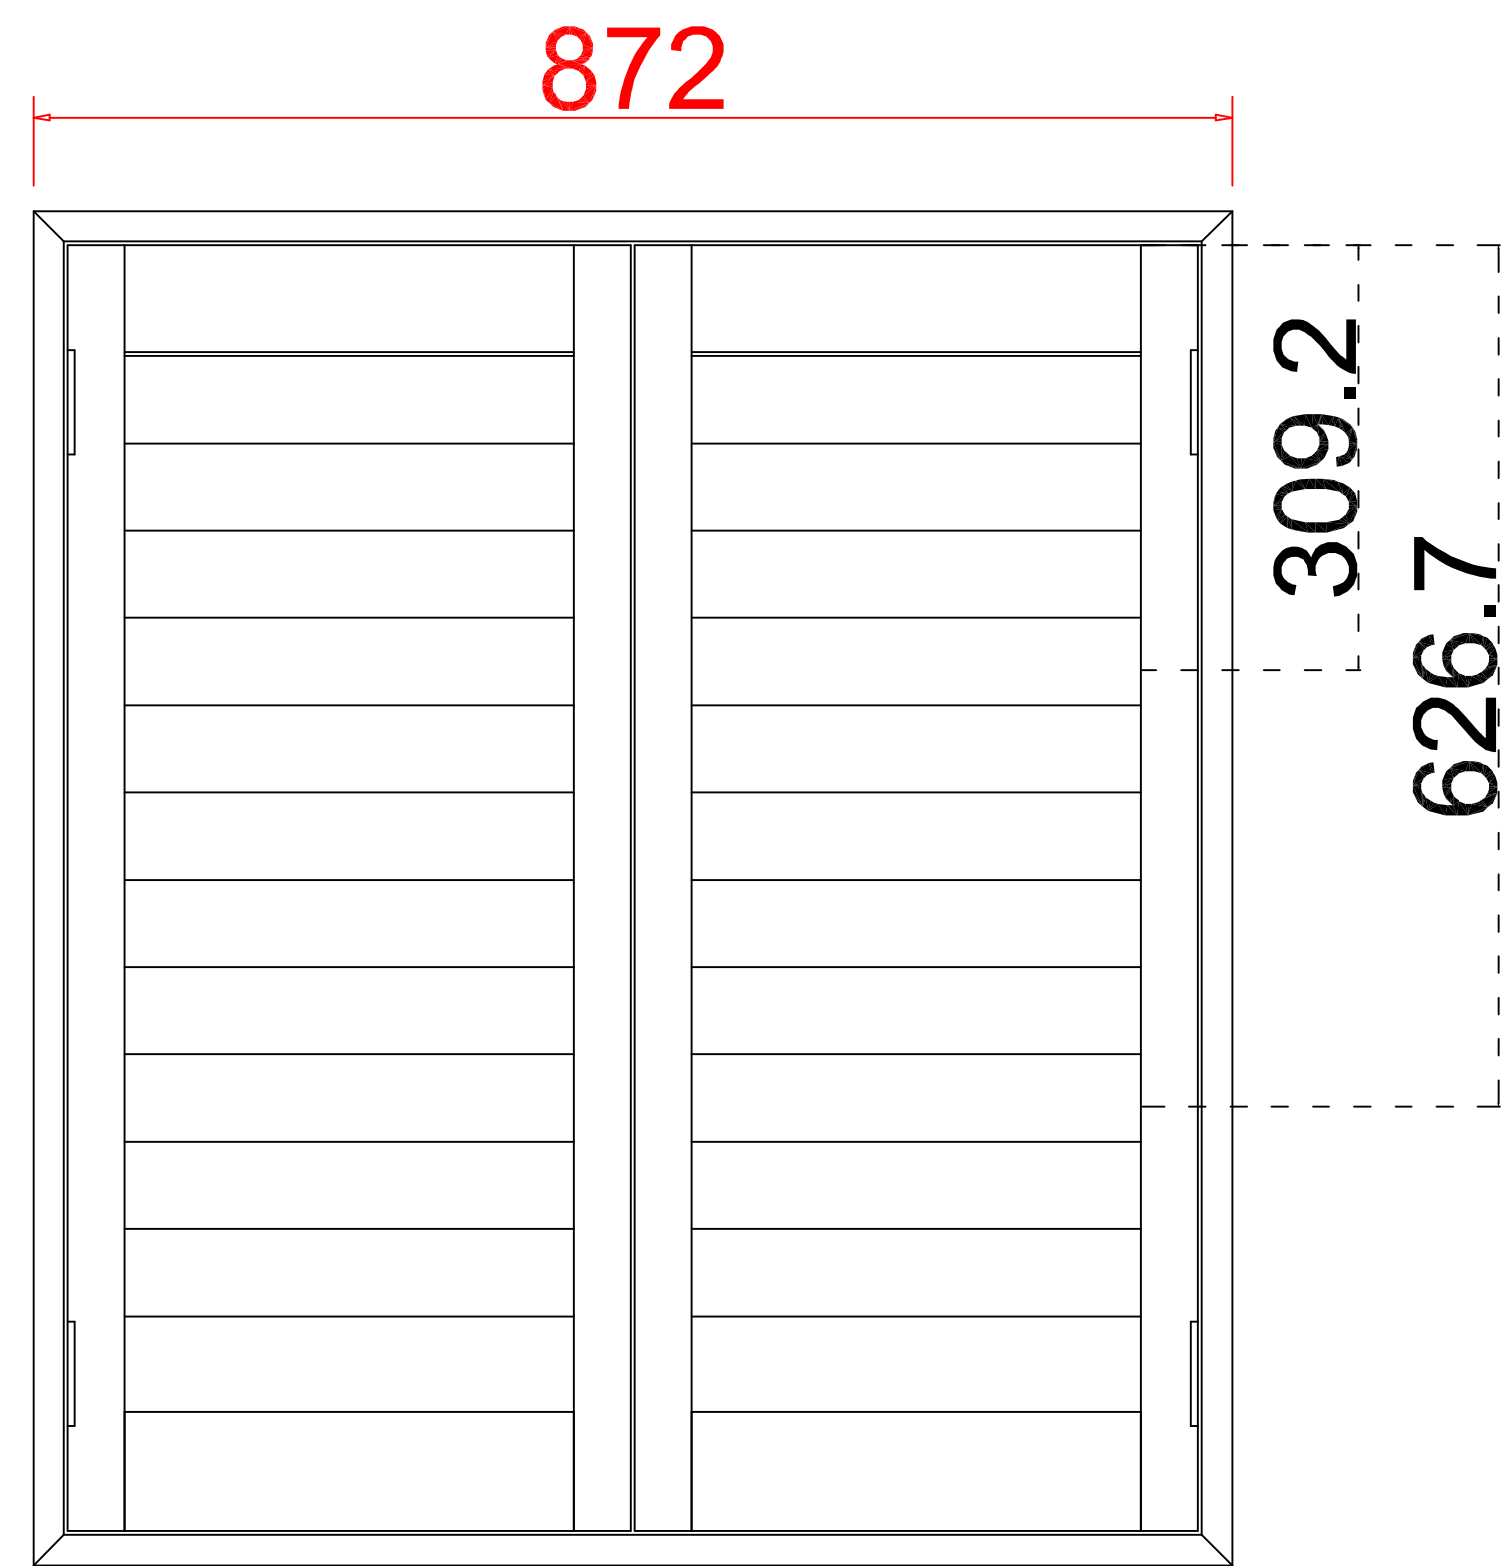

L R

24

NOTES:

Shutter Color: RAL 9004

Hinges Color: Black 黑色

Qty (数量): 1

Material (材质): Paulownia+ (新材料)

Configuration (窗扇结构): L-DR, IN, 4side, 41.3mm Plain Astrigal, Deep Plain L Frame 60mm

Tilt rod type (拉杆类型): Easy tilt System

Louvre Quantity (叶片数量): 24

Louvre Size (叶片尺寸): 325mm

Rail Size (上下板尺寸): 377mm

Order No (订单号): NA35060

Item (序号): 4

Room (房间号): Front Bedroom

Louvre Size (叶片类型): 76.2mm