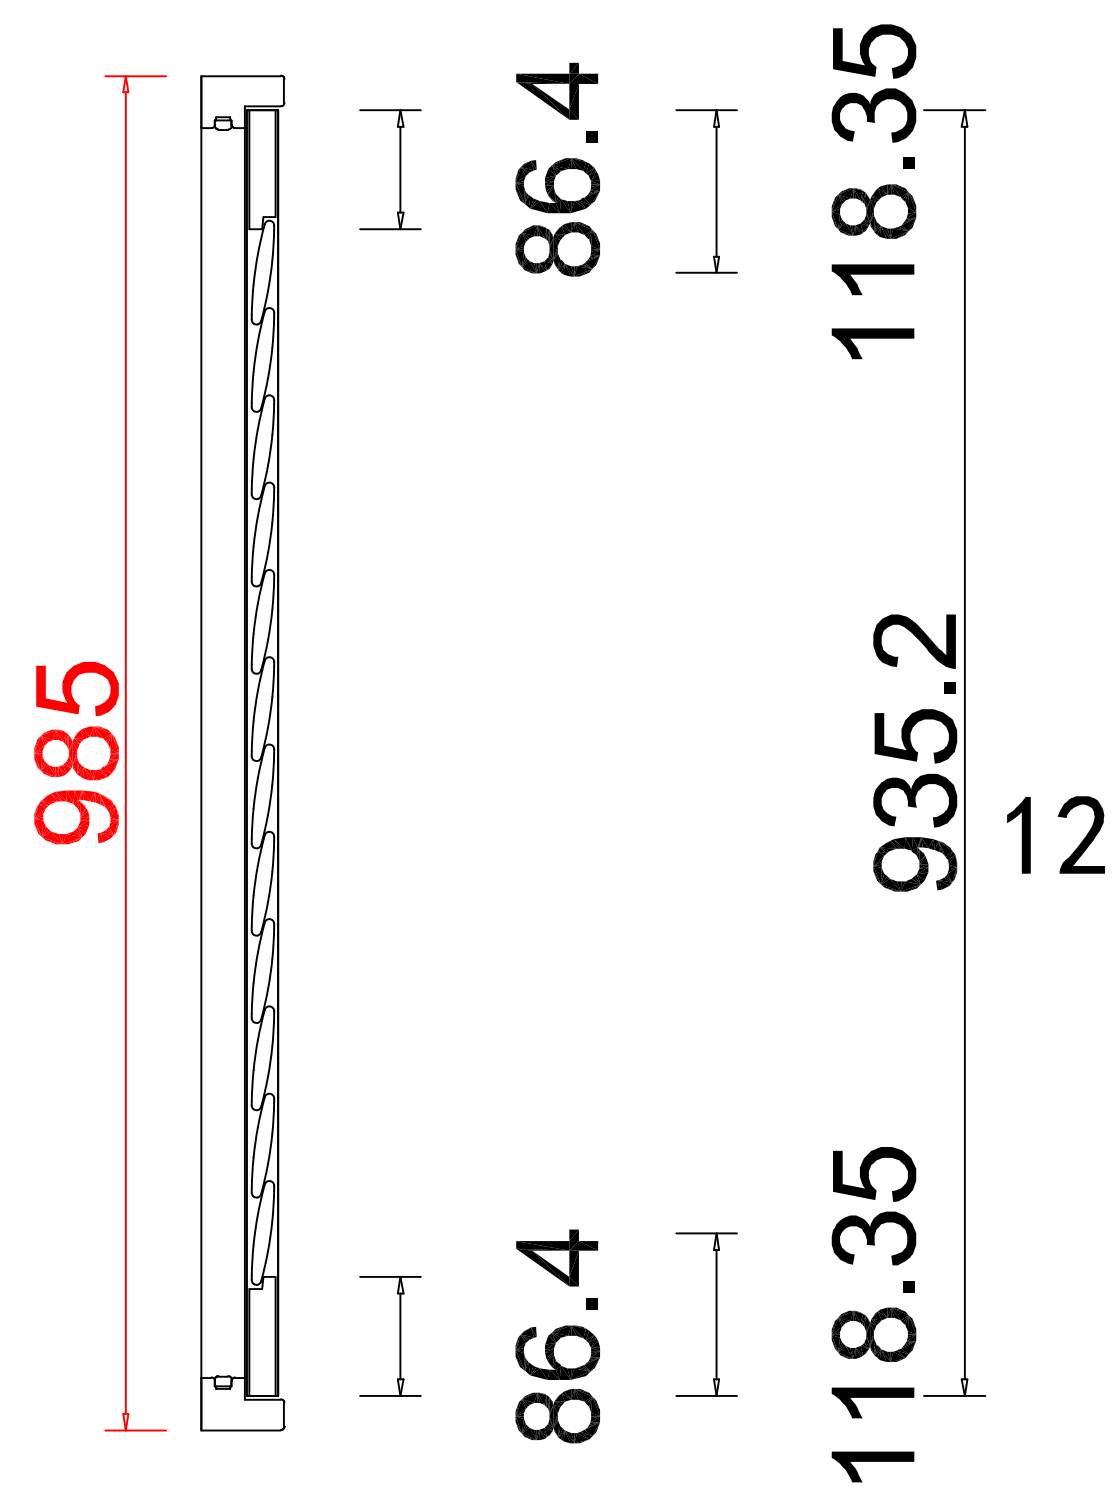

L R

24

NOTES:

Shutter Color: RAL 9004

Hinges Color: Black 黑色

Qty (数量): 1

Material (材质): Paulownia+ (新材料)

Configuration (窗扇结构): L-DR, IN, 4side, 41.3mm Plain Astrigal, Deep Plain L Frame 60mm

Tilt rod type (拉杆类型): Easy tilt System

Louvre Quantity (叶片数量): 24

Louvre Size (叶片尺寸): 325mm

Rail Size (上下板尺寸): 377mm

Order No (订单号): NA35060

Item (序号): 4

Room (房间号): Front Bedroom

Louvre Size (叶片类型): 76.2mm