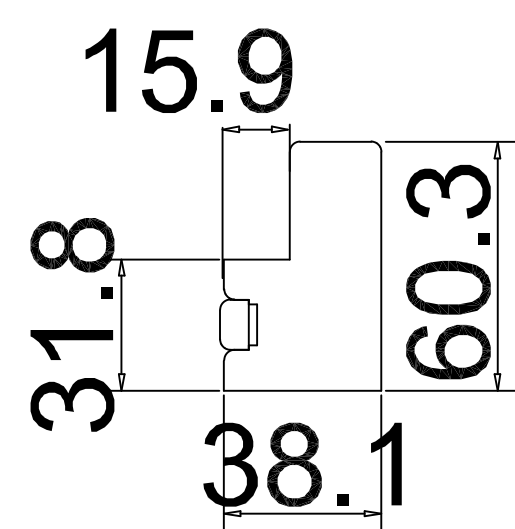

Configuration (窗扇结构): L-DR, IN, 4side, 41.3mm Plain Astrigal, Deep Plain L Frame 60mm

Tilt rod type (拉杆类型): Easy tilt System

Louvre Quantity (叶片数量): 24

Louvre Size (叶片尺寸): 325mm

Rail Size (上下板尺寸): 377mm

Order No (订单号): NA35060

Item (序号): 4

Room (房间号): Front Bedroom

Louvre Size (叶片类型): 76.2mm

Deep Plain L Frame 60mm

L

R

24

**NOTES:**

Rail Size(上下板尺寸): 535.5mm

Order No(订单号): NA35060

Item(序号): 6

Room(房间号): Dressing Room

Louvre Size(叶片类型): 76.2mm

Deep Plain L Frame 60mm

**NOTES:**

Shutter Color: RAL 9004

Louvre Size(叶片尺寸): 505.6mm

Rail Size(上下板尺寸): 557.6mm

Order No(订单号): NA35060

Item(序号): 7

Room(房间号): Landing

Louvre Size(叶片类型): 76.2mm

多加两片叶片(505.6mm)

Deep Plain L Frame 60mm