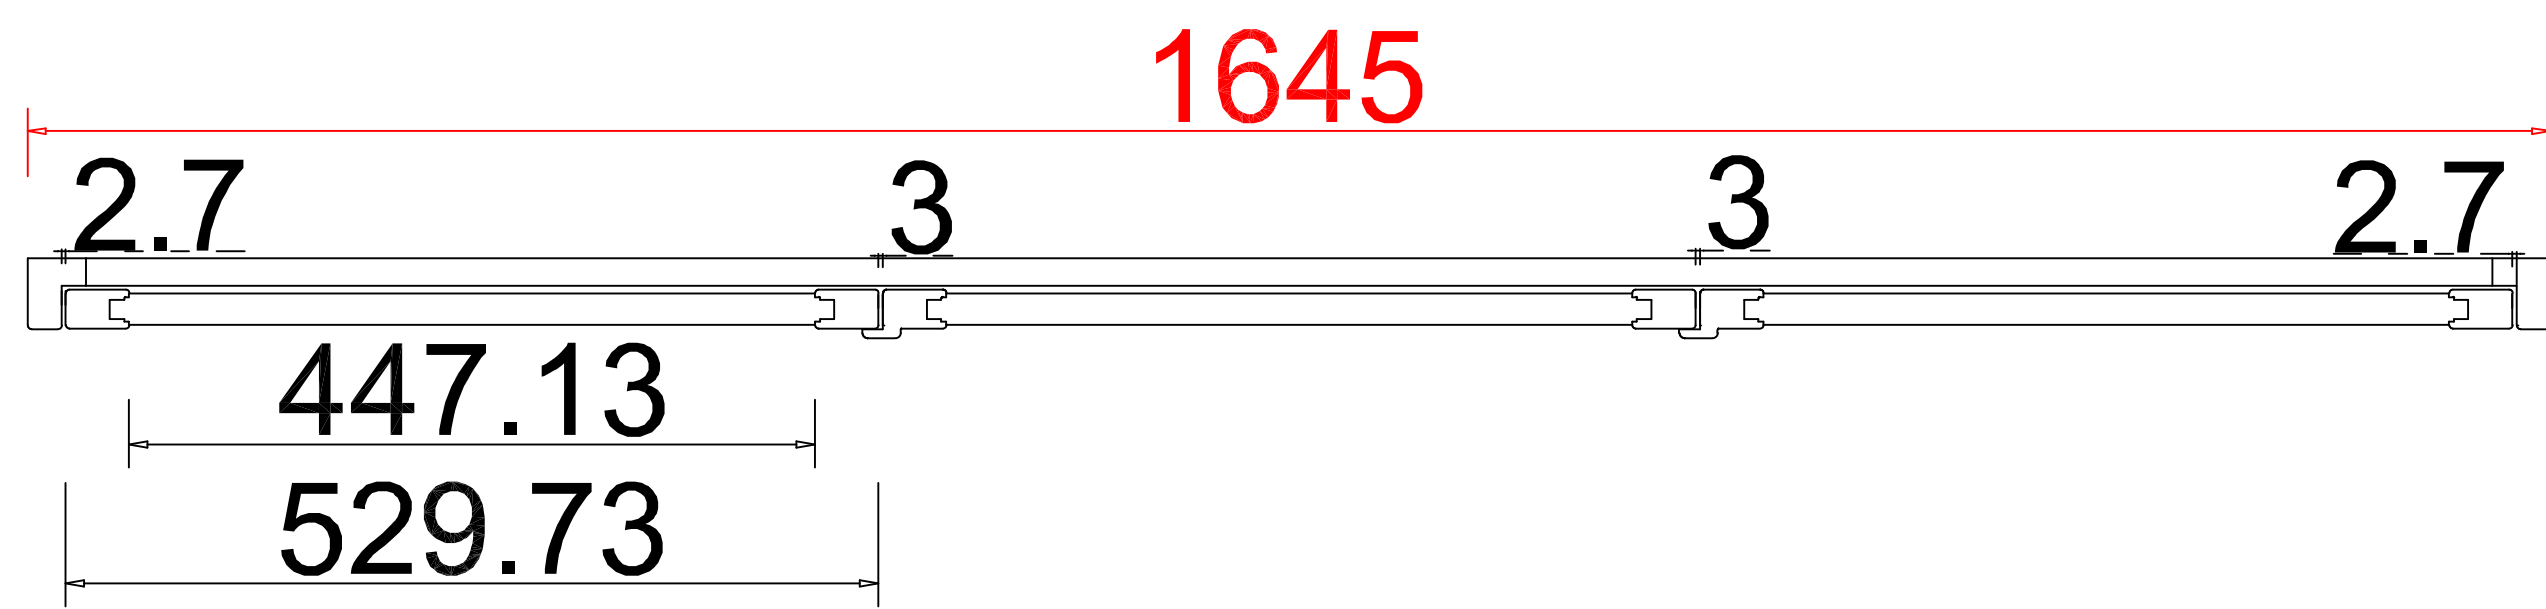

Louvre Quantity (叶片数量): 14

Louvre Size (叶片尺寸): 380.6mm

Rail Size (上下板尺寸): 432.6mm

Order No (订单号): NA35060

Item (序号): 1

Room (房间号): Lounge

Louvre Size (叶片类型): 76.2mm

46mm Plain L