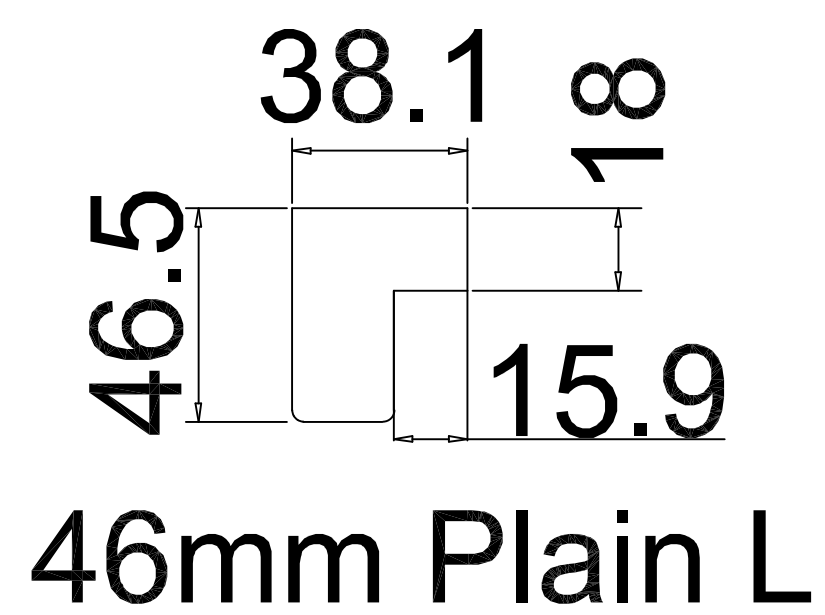

Louvre Quantity (叶片数量): 42

Louvre Size (叶片尺寸): 445.1mm

Rail Size (上下板尺寸): 497.1mm

Order No (订单号): NA35060

Item (序号): 2

Room (房间号): Lounge

Louvre Size (叶片类型): 76.2mm

46mm Plain L

Tilt rod type (拉杆类型): Easy tilt System

Louvre Quantity (叶片数量): 14

Louvre Size (叶片尺寸): 380.6mm

Rail Size (上下板尺寸): 432.6mm

Order No (订单号): NA35060

Item (序号): 3

Room (房间号): Lounge

Louvre Size (叶片类型): 76.2mm

Item (序号): 4

Room (房间号): Front Bedroom

Louvre Size (叶片类型): 76.2mm

Deep Plain L Frame 60mm

L

R

24

**NOTES:**

Louvre Quantity(叶片数量): 24

Louvre Size(叶片尺寸): 321.5mm

Rail Size(上下板尺寸): 373.5mm

Order No(订单号): NA35060

Item(序号): 5

Room(房间号): Front Bedroom

Louvre Size(叶片类型): 76.2mm

Deep Plain L Frame 60mm