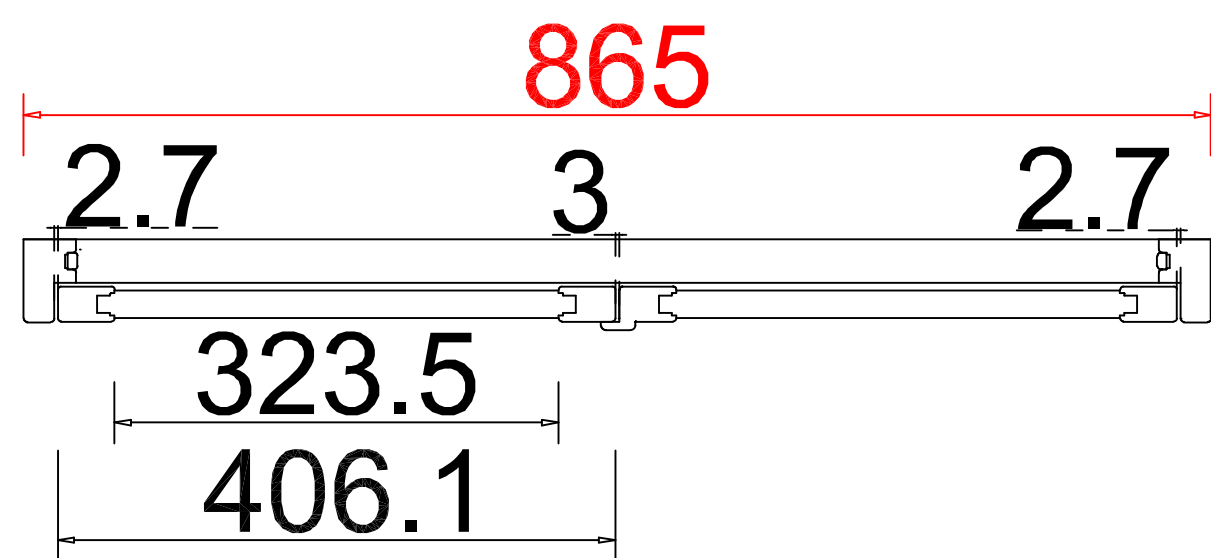

Configuration (窗扇结构): L-DR, IN, 4side, 41.3mm Plain Astrigal, Deep Plain L Frame 60mm

Tilt rod type (拉杆类型): Easy tilt System

Louvre Quantity (叶片数量): 24

Louvre Size (叶片尺寸): 325mm

Rail Size (上下板尺寸): 377mm

Order No (订单号): NA35060

Item (序号): 4

Room (房间号): Front Bedroom

Louvre Size (叶片类型): 76.2mm

Deep Plain L Frame 60mm

L

R

24

**NOTES:**