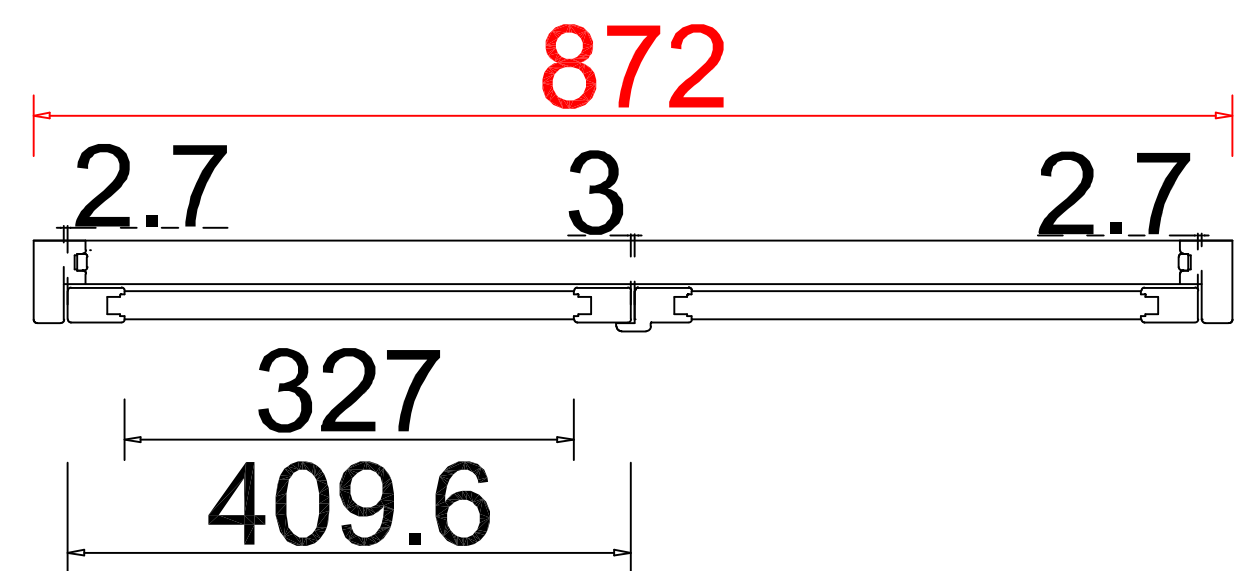

L R

24

NOTES:

Shutter Color: RAL 9004

Hinges Color: Black 黑色

Qty (数量): 1

Material (材质): Paulownia+ (新材料)

Configuration (窗扇结构): L-DR, IN, 4side, 41.3mm Plain Astrigal, Deep Plain L Frame 60mm

Tilt rod type (拉杆类型): Easy tilt System

Louvre Quantity (叶片数量): 24

Louvre Size (叶片尺寸): 325mm

Rail Size (上下板尺寸): 377mm

Order No (订单号): NA35060

Item (序号): 4

Room (房间号): Front Bedroom

Louvre Size (叶片类型): 76.2mm