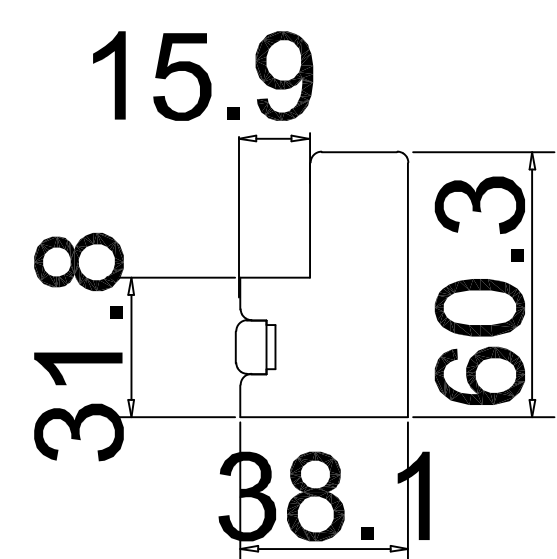

Configuration (窗扇结构): L-DR, IN, 4side, 41.3mm Plain Astrigal, Deep Plain L Frame 60mm

Tilt rod type (拉杆类型): Easy tilt System

Louvre Quantity (叶片数量): 24

Louvre Size (叶片尺寸): 325mm

Rail Size (上下板尺寸): 377mm

Order No (订单号): NA35060

Material(材质): Paulownia+(新材料)

Configuration(窗扇结构): L-DL-DR, IN, 4side, 41.3mm Plain Astrigal, Deep Plain L Frame 60mm

Tilt rod type(拉杆类型): Easy tilt System

Louvre Quantity(叶片数量): 36

Louvre Size(叶片尺寸): 483.5mm

Rail Size(上下板尺寸): 535.5mm

Order No(订单号): NA35060

Item(序号): 6

Room(房间号): Dressing Room

Louvre Size(叶片类型): 76.2mm

Deep Plain L Frame 60mm

**NOTES:**

Shutter Color: RAL 9004

Louvre Size(叶片尺寸): 505.6mm

Rail Size(上下板尺寸): 557.6mm

Order No(订单号): NA35060

Item(序号): 7

Room(房间号): Landing

Louvre Size(叶片类型): 76.2mm

多加两片叶片(505.6mm)

Deep Plain L Frame 60mm