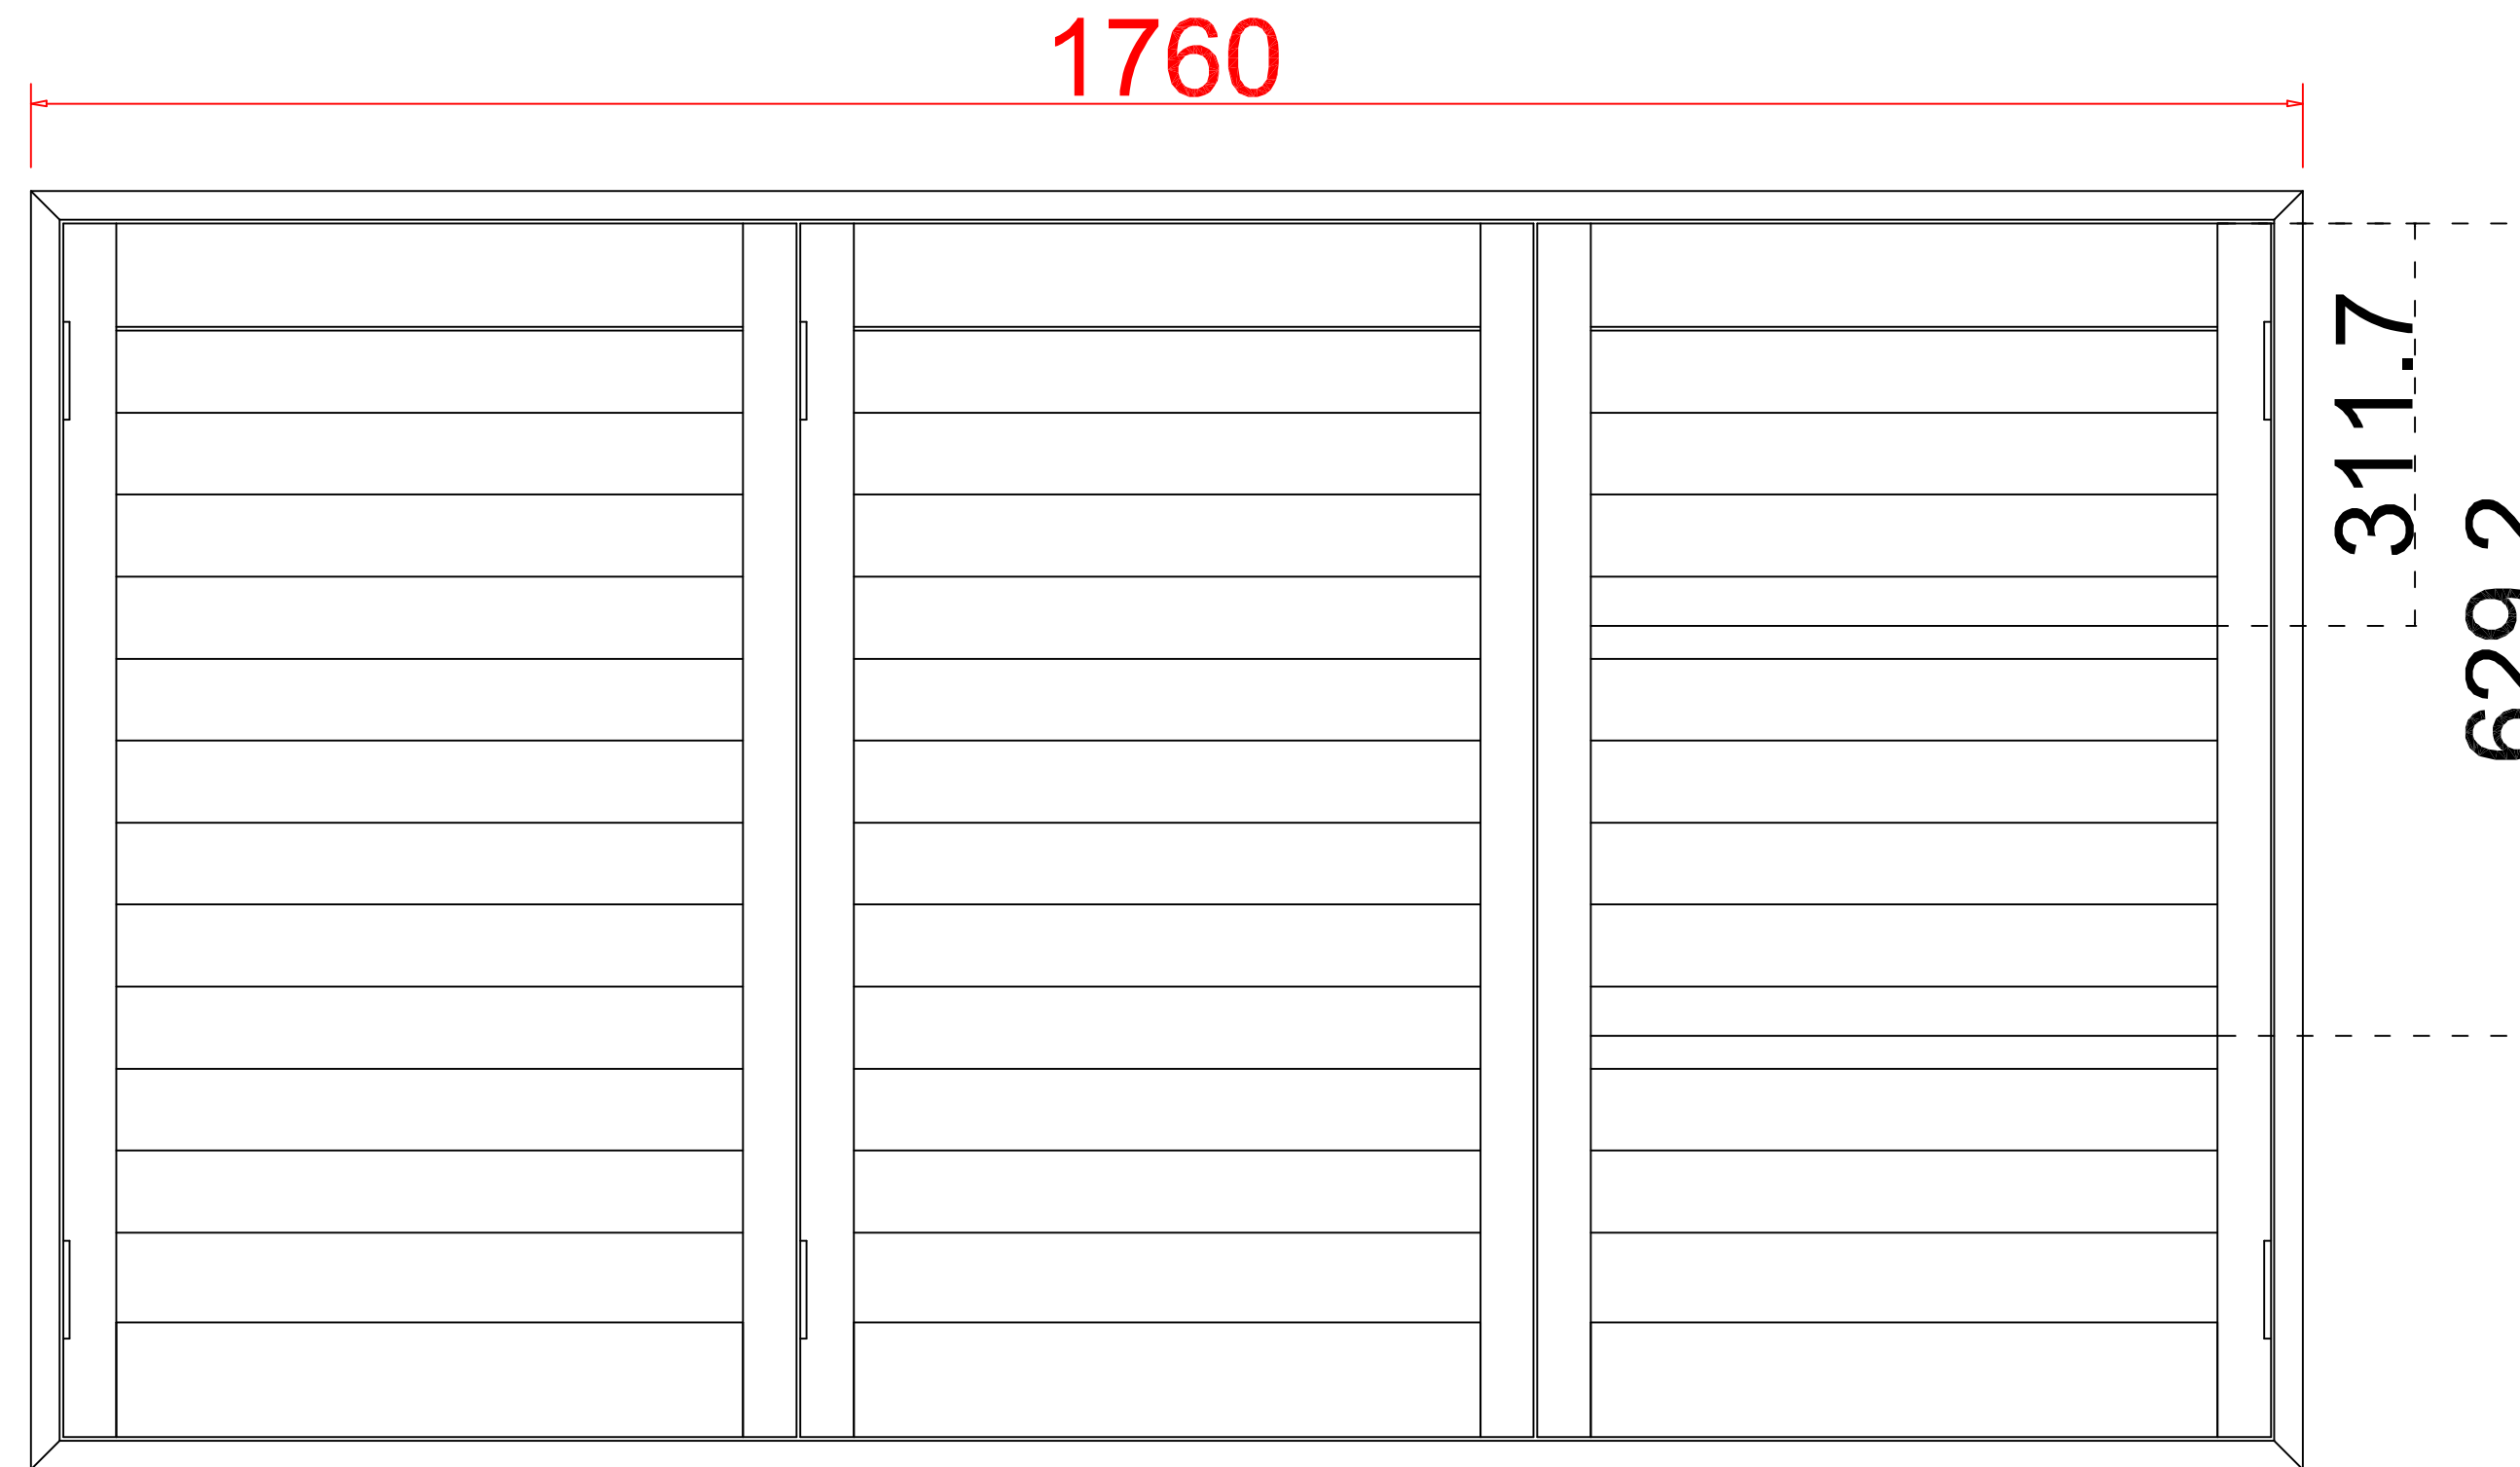

Louvre Quantity(叶片数量): 24

Louvre Size(叶片尺寸): 321.5mm

Rail Size(上下板尺寸): 373.5mm

Order No(订单号): NA35060

Item(序号): 5

Room(房间号): Front Bedroom

Louvre Size(叶片类型): 76.2mm

Deep Plain L Frame 60mm

Material(材质): Paulownia+(新材料)

Configuration(窗扇结构): L-DL-DR, IN, 4side, 41.3mm Plain Astrigal, Deep Plain L Frame 60mm

Tilt rod type(拉杆类型): Easy tilt System

Louvre Quantity(叶片数量): 36

Louvre Size(叶片尺寸): 483.5mm

Rail Size(上下板尺寸): 535.5mm

Order No(订单号): NA35060

Item(序号): 6

Room(房间号): Dressing Room

Louvre Size(叶片类型): 76.2mm

Deep Plain L Frame 60mm

**NOTES:**

Shutter Color: RAL 9004

Louvre Size(叶片尺寸): 505.6mm

Rail Size(上下板尺寸): 557.6mm

Order No(订单号): NA35060

Item(序号): 7

Room(房间号): Landing

Louvre Size(叶片类型): 76.2mm

多加两片叶片(505.6mm)

Deep Plain L Frame 60mm