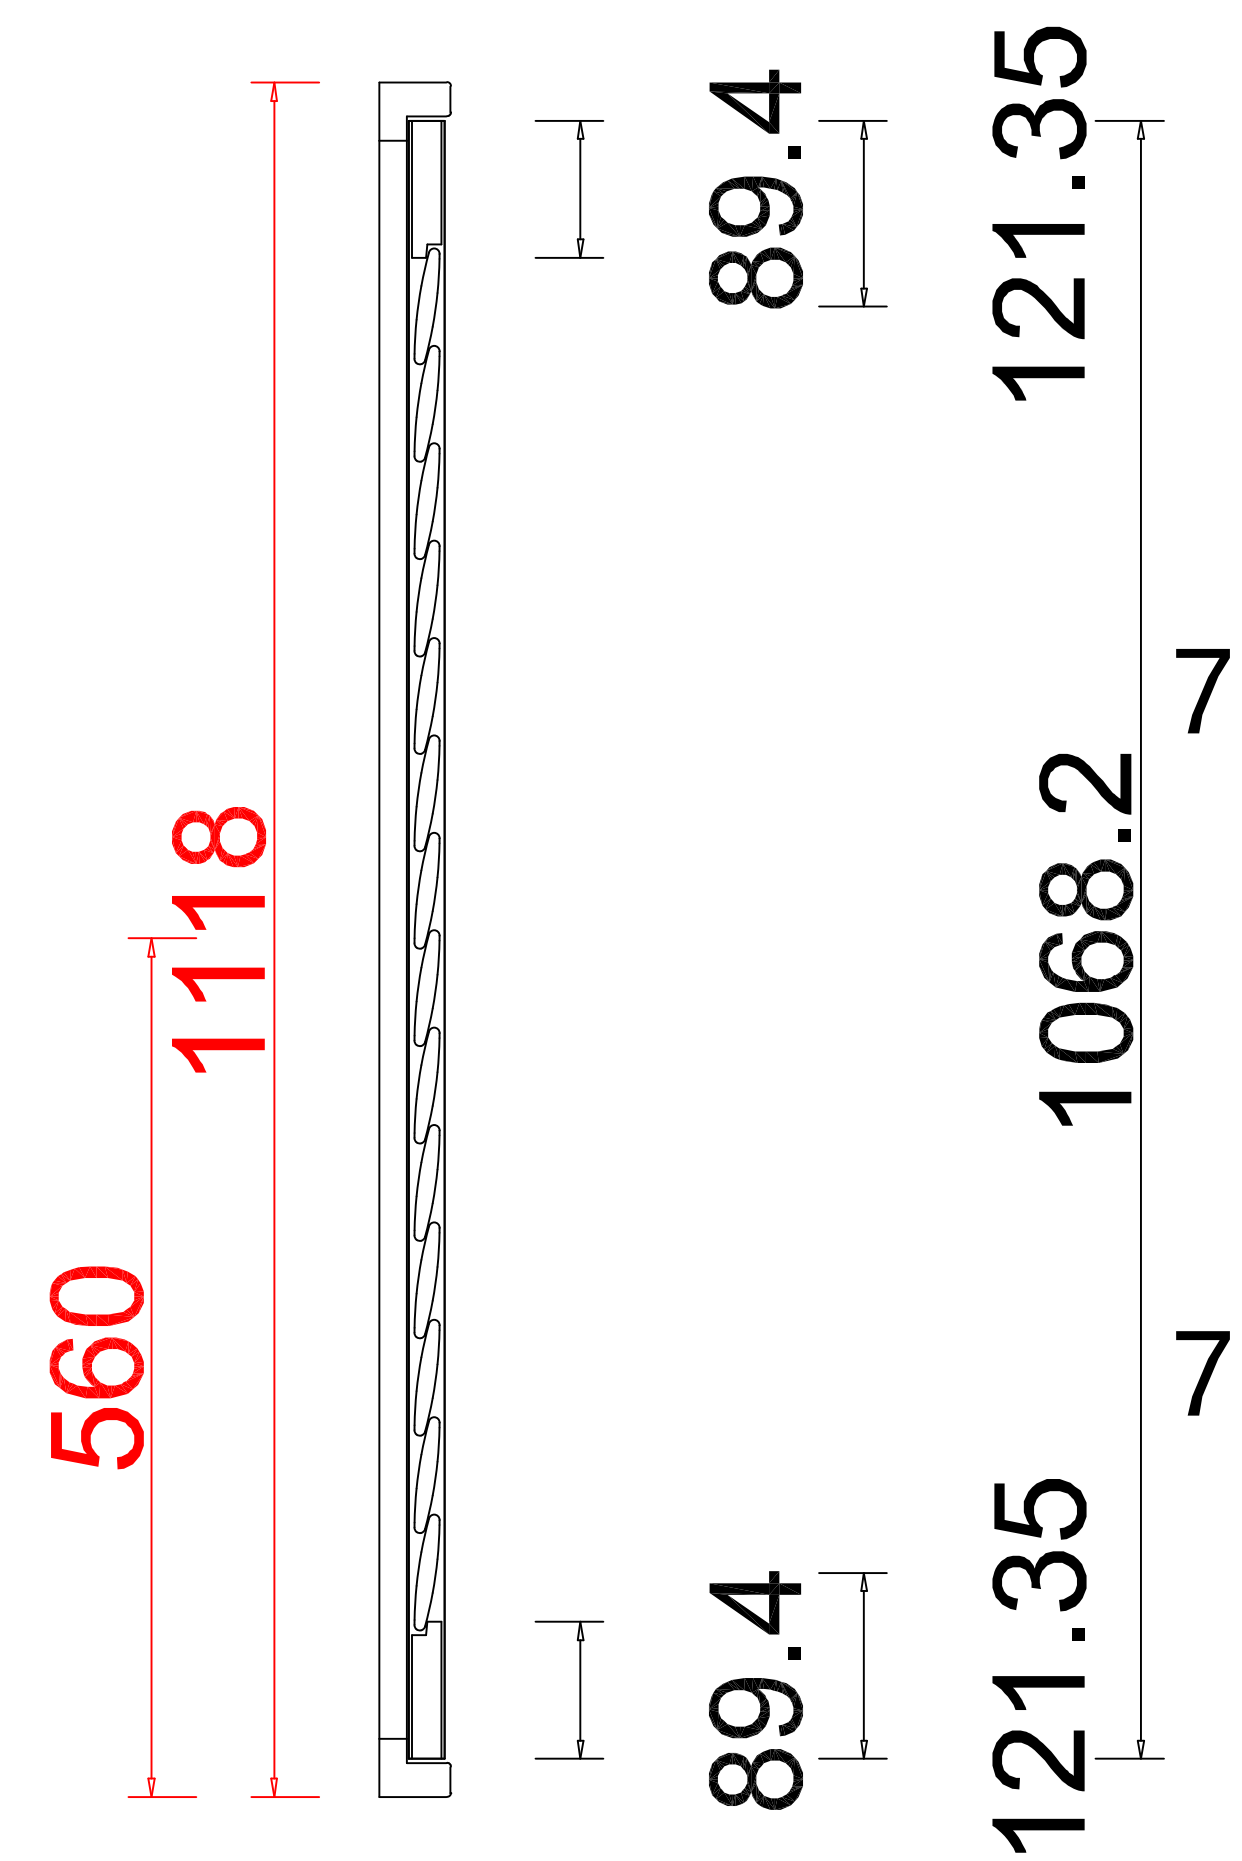

Louvre Quantity (叶片数量): 14

Louvre Size (叶片尺寸): 380.6mm

Rail Size (上下板尺寸): 432.6mm

Order No (订单号): NA35060

Item (序号): 1

Room (房间号): Lounge

Louvre Size (叶片类型): 76.2mm

46mm Plain L

Louvre Quantity (叶片数量): 42

Louvre Size (叶片尺寸): 445.1mm

Rail Size (上下板尺寸): 497.1mm

Order No (订单号): NA35060

Item (序号): 2

Room (房间号): Lounge

Louvre Size (叶片类型): 76.2mm

46mm Plain L

Tilt rod type (拉杆类型): Easy tilt System

Louvre Quantity (叶片数量): 14

Louvre Size (叶片尺寸): 380.6mm

Rail Size (上下板尺寸): 432.6mm

Order No (订单号): NA35060

Item (序号): 3

Room (房间号): Lounge

Louvre Size (叶片类型): 76.2mm

Item (序号): 4

Room (房间号): Front Bedroom

Louvre Size (叶片类型): 76.2mm

Deep Plain L Frame 60mm

L

R

24

**NOTES:**