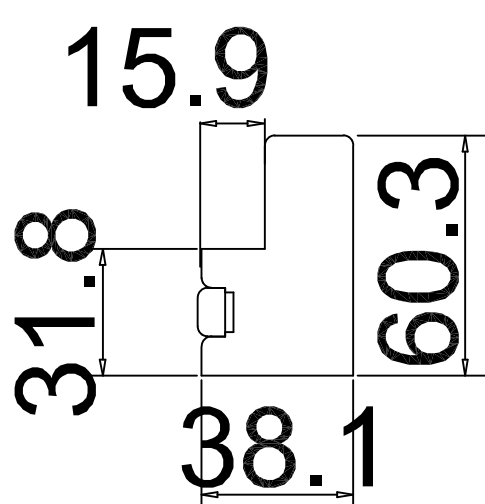

Louvre Quantity(叶片数量): 24

Louvre Size(叶片尺寸): 321.5mm

Rail Size(上下板尺寸): 373.5mm

Order No(订单号): NA35060

Item(序号): 5

Room(房间号): Front Bedroom

Louvre Size(叶片类型): 76.2mm

Deep Plain L Frame 60mm

Material(材质): Paulownia+(新材料)

Configuration(窗扇结构): L-DL-DR, IN, 4side, 41.3mm Plain Astrigal, Deep Plain L Frame 60mm

Tilt rod type(拉杆类型): Easy tilt System

Louvre Quantity(叶片数量): 36

Louvre Size(叶片尺寸): 483.5mm

Rail Size(上下板尺寸): 535.5mm

Order No(订单号): NA35060

Item(序号): 6

Room(房间号): Dressing Room

Louvre Size(叶片类型): 76.2mm

Deep Plain L Frame 60mm

**NOTES:**

Shutter Color: RAL 9004

Louvre Size(叶片尺寸): 505.6mm

Rail Size(上下板尺寸): 557.6mm

Order No(订单号): NA35060

Item(序号): 7

Room(房间号): Landing

Louvre Size(叶片类型): 76.2mm

多加两片叶片(505.6mm)

Deep Plain L Frame 60mm