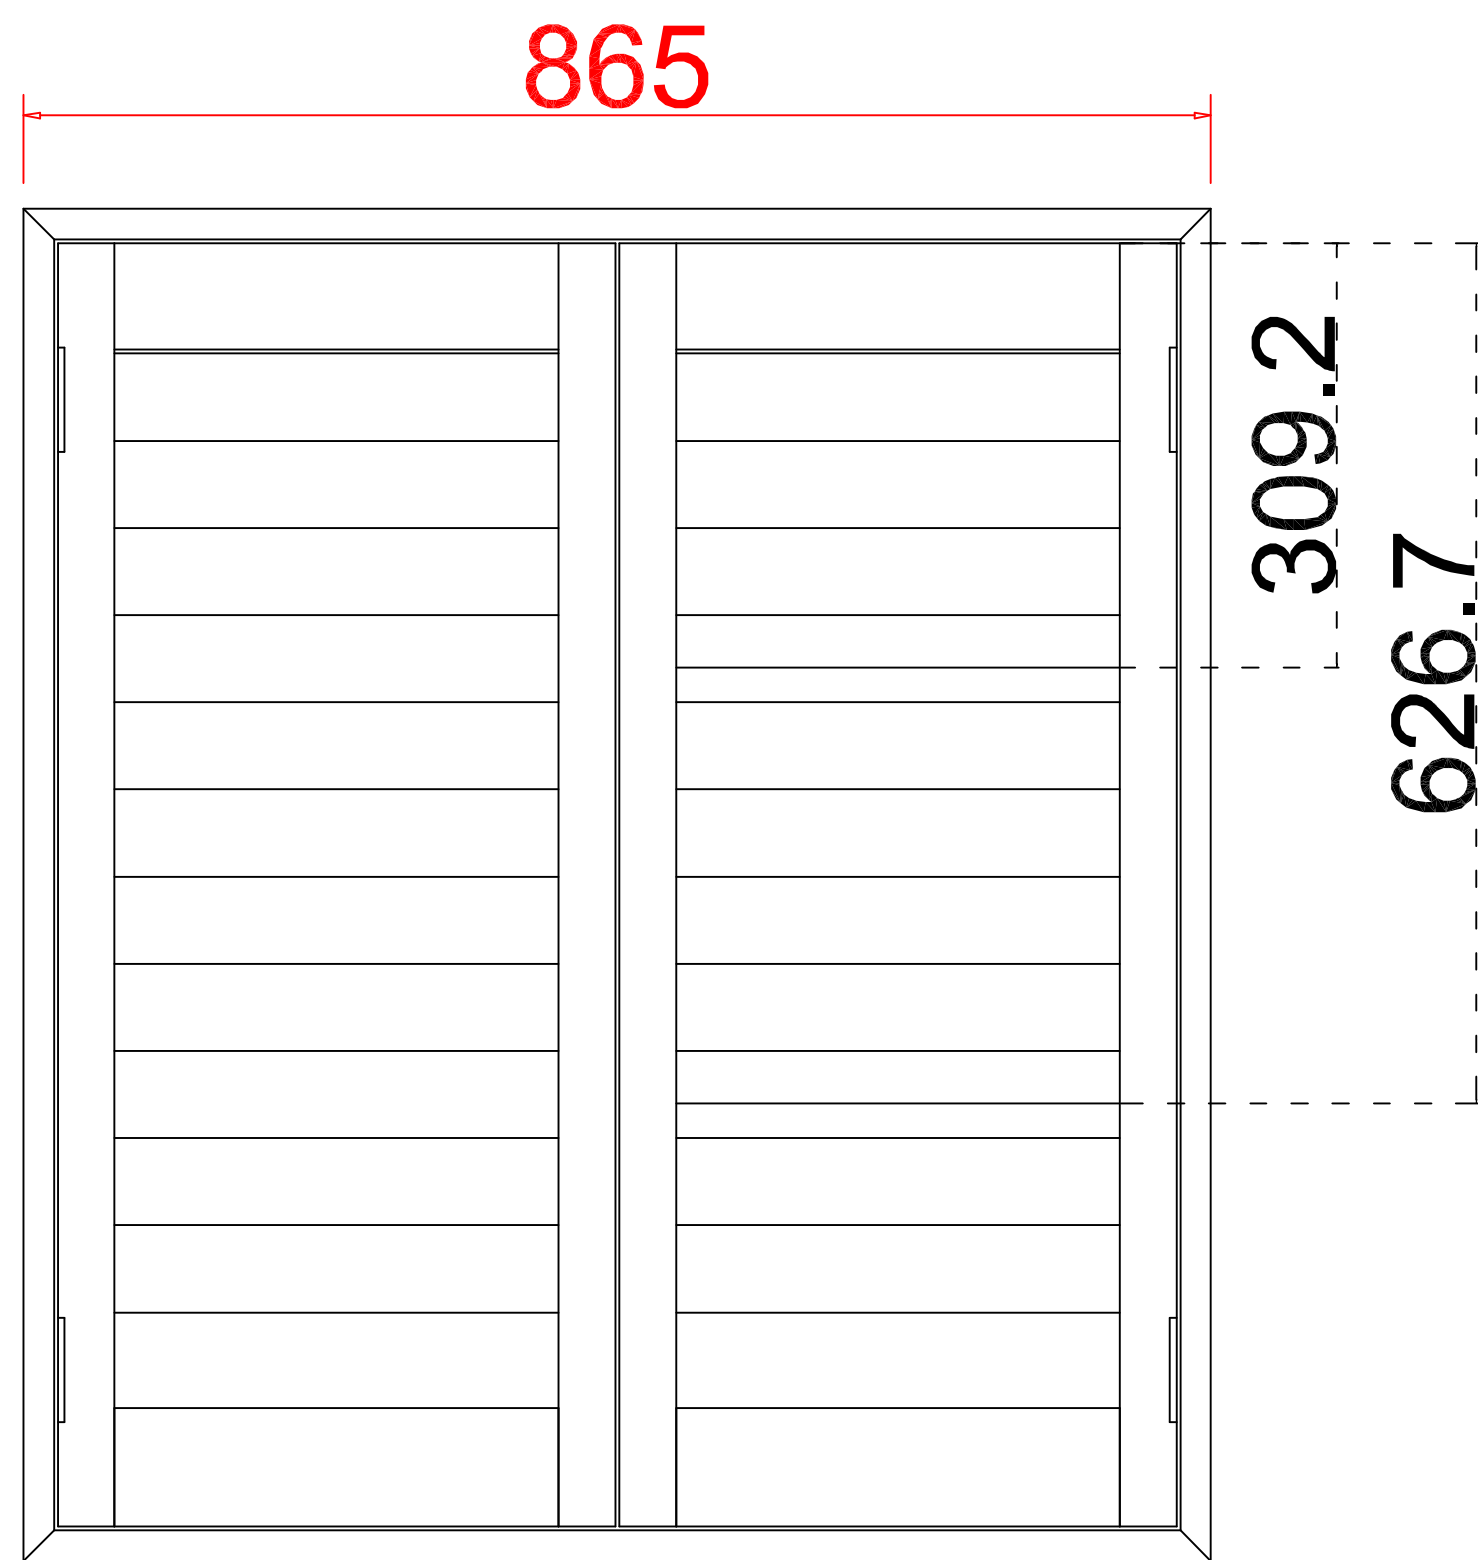

Configuration (窗扇结构): L-DR, IN, 4side, 41.3mm Plain Astrigal, Deep Plain L Frame 60mm

Tilt rod type (拉杆类型): Easy tilt System

Louvre Quantity (叶片数量): 24

Louvre Size (叶片尺寸): 325mm

Rail Size (上下板尺寸): 377mm

Order No (订单号): NA35060

Item (序号): 4

Room (房间号): Front Bedroom

Louvre Size (叶片类型): 76.2mm

Deep Plain L Frame 60mm

L

R

24

**NOTES:**

Louvre Quantity(叶片数量): 24

Louvre Size(叶片尺寸): 321.5mm

Rail Size(上下板尺寸): 373.5mm

Order No(订单号): NA35060

Item(序号): 5

Room(房间号): Front Bedroom

Louvre Size(叶片类型): 76.2mm

Deep Plain L Frame 60mm

Louvre Size(叶片尺寸): 505.6mm

Rail Size(上下板尺寸): 557.6mm

Order No(订单号): NA35060

Item(序号): 7

Room(房间号): Landing

Louvre Size(叶片类型): 76.2mm

多加两片叶片(505.6mm)

Deep Plain L Frame 60mm