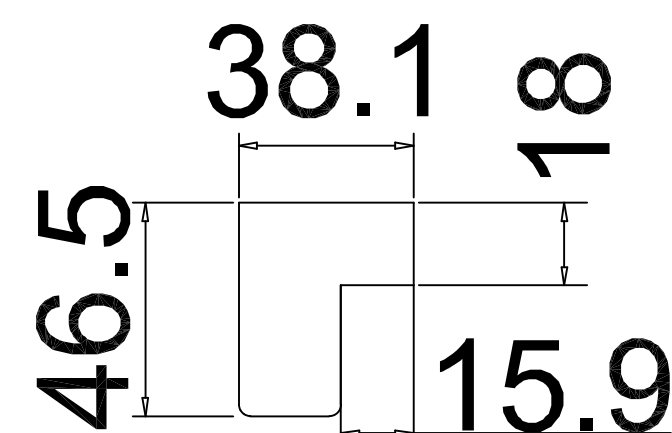

Tilt rod type (拉杆类型): Easy tilt System

Louvre Quantity (叶片数量): 14

Louvre Size (叶片尺寸): 380.6mm

Rail Size (上下板尺寸): 432.6mm

Order No (订单号): NA35060

Item (序号): 3

Room (房间号): Lounge

Louvre Size (叶片类型): 76.2mm

Configuration (窗扇结构): L-DR, IN, 4side, 41.3mm Plain Astrigal, Deep Plain L Frame 60mm

Tilt rod type (拉杆类型): Easy tilt System

Louvre Quantity (叶片数量): 24

Louvre Size (叶片尺寸): 325mm

Rail Size (上下板尺寸): 377mm

Order No (订单号): NA35060

Item (序号): 4

Room (房间号): Front Bedroom

Louvre Size (叶片类型): 76.2mm

Deep Plain L Frame 60mm

L

R

24

**NOTES:**