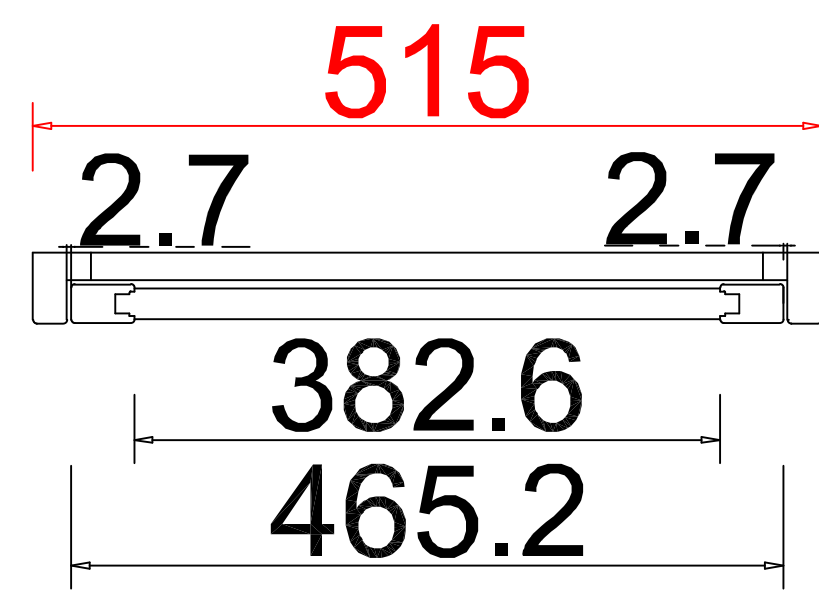

Louvre Quantity (叶片数量): 42

Louvre Size (叶片尺寸): 445.1mm

Rail Size (上下板尺寸): 497.1mm

Order No (订单号): NA35060

Item (序号): 2

Room (房间号): Lounge

Louvre Size (叶片类型): 76.2mm

46mm Plain L

Tilt rod type (拉杆类型): Easy tilt System

Louvre Quantity (叶片数量): 14

Louvre Size (叶片尺寸): 380.6mm

Rail Size (上下板尺寸): 432.6mm

Order No (订单号): NA35060

Item (序号): 3

Room (房间号): Lounge

Louvre Size (叶片类型): 76.2mm

Configuration (窗扇结构): L-DR, IN, 4side, 41.3mm Plain Astrigal, Deep Plain L Frame 60mm

Tilt rod type (拉杆类型): Easy tilt System

Louvre Quantity (叶片数量): 24

Louvre Size (叶片尺寸): 325mm

Rail Size (上下板尺寸): 377mm

Order No (订单号): NA35060

Item (序号): 4

Room (房间号): Front Bedroom

Louvre Size (叶片类型): 76.2mm

Deep Plain L Frame 60mm

L

R

24

**NOTES:**