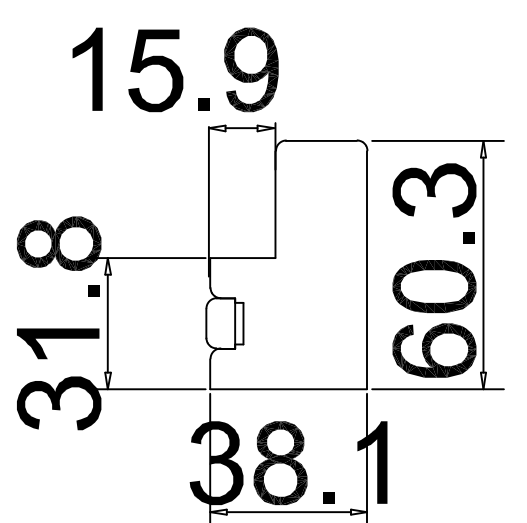

Louvre Quantity(叶片数量): 24

Louvre Size(叶片尺寸): 321.5mm

Rail Size(上下板尺寸): 373.5mm

Order No(订单号): NA35060

Item(序号): 5

Room(房间号): Front Bedroom

Louvre Size(叶片类型): 76.2mm

Deep Plain L Frame 60mm

Material(材质): Paulownia+(新材料)

Configuration(窗扇结构): L-DL-DR, IN, 4side, 41.3mm Plain Astrigal, Deep Plain L Frame 60mm

Tilt rod type(拉杆类型): Easy tilt System

Louvre Quantity(叶片数量): 36

Louvre Size(叶片尺寸): 483.5mm

Rail Size(上下板尺寸): 535.5mm

Order No(订单号): NA35060

Item(序号): 6

Room(房间号): Dressing Room

Louvre Size(叶片类型): 76.2mm

Deep Plain L Frame 60mm

**NOTES:**

Shutter Color: RAL 9004

Louvre Size(叶片尺寸): 505.6mm

Rail Size(上下板尺寸): 557.6mm

Order No(订单号): NA35060

Item(序号): 7

Room(房间号): Landing

Louvre Size(叶片类型): 76.2mm

多加两片叶片(505.6mm)

Deep Plain L Frame 60mm