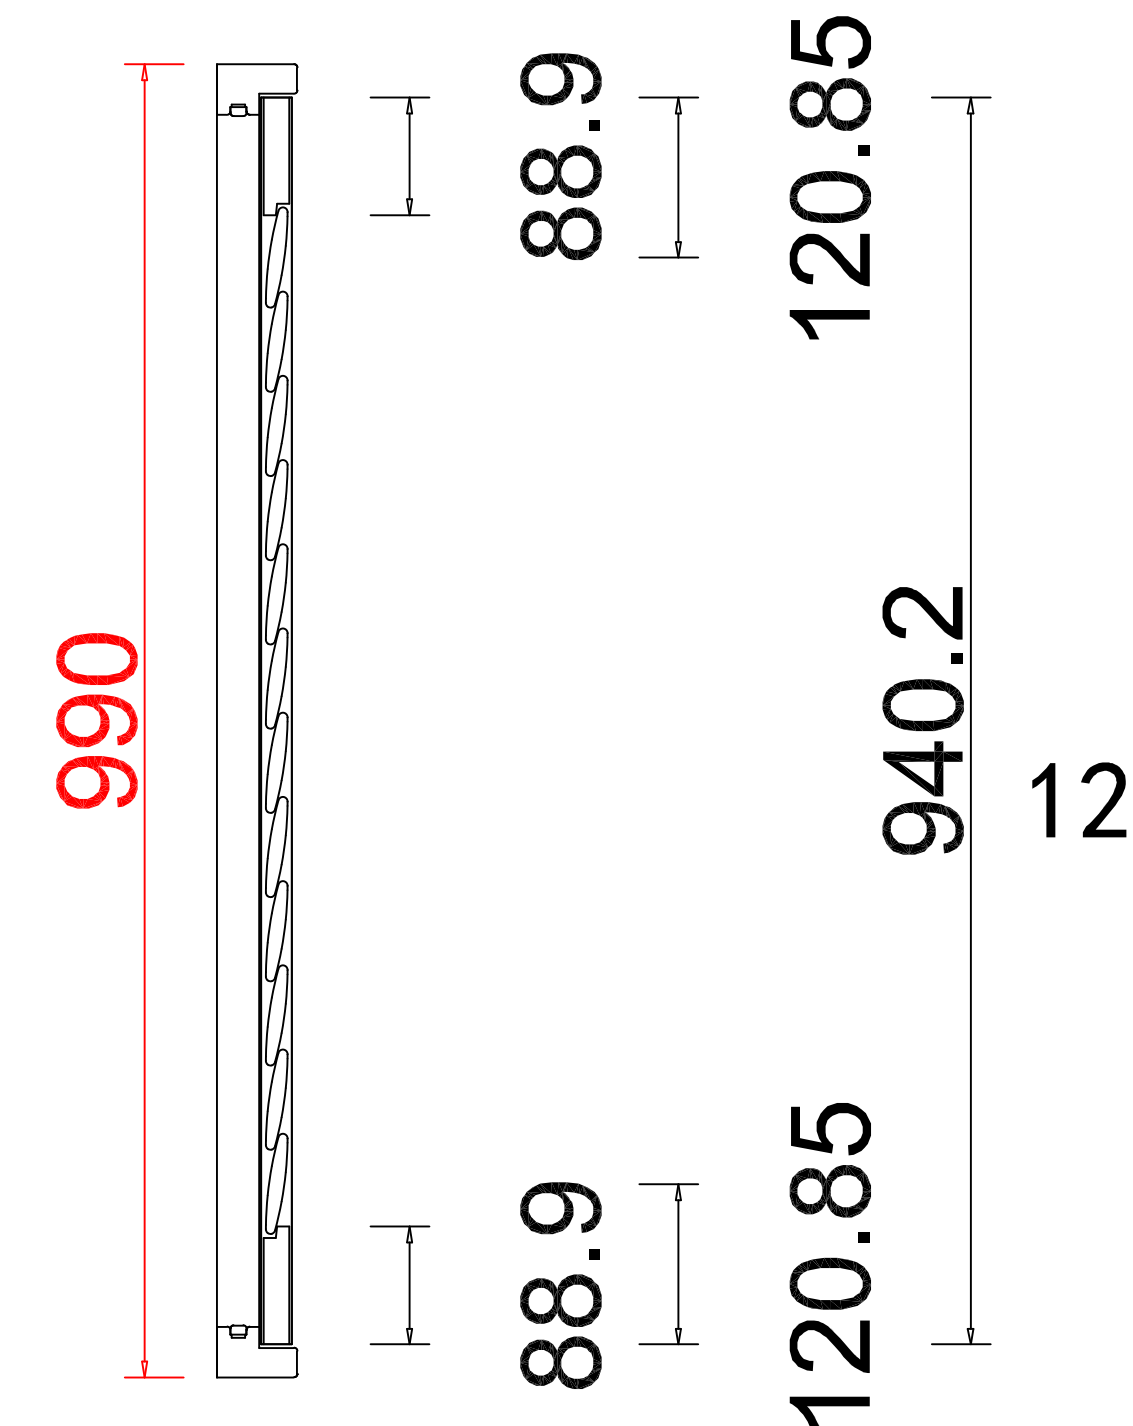

Louvre Quantity(叶片数量): 24

Louvre Size(叶片尺寸): 321.5mm

Rail Size(上下板尺寸): 373.5mm

Order No(订单号): NA35060

Item(序号): 5

Room(房间号): Front Bedroom

Louvre Size(叶片类型): 76.2mm

Deep Plain L Frame 60mm

Material(材质): Paulownia+(新材料)

Configuration(窗扇结构): L-DL-DR, IN, 4side, 41.3mm Plain Astrigal, Deep Plain L Frame 60mm

Tilt rod type(拉杆类型): Easy tilt System

Louvre Quantity(叶片数量): 36

Louvre Size(叶片尺寸): 483.5mm

Rail Size(上下板尺寸): 535.5mm

Order No(订单号): NA35060

Item(序号): 6

Room(房间号): Dressing Room

Louvre Size(叶片类型): 76.2mm

Deep Plain L Frame 60mm

**NOTES:**

Shutter Color: RAL 9004

Louvre Size(叶片尺寸): 505.6mm

Rail Size(上下板尺寸): 557.6mm

Order No(订单号): NA35060

Item(序号): 7

Room(房间号): Landing

Louvre Size(叶片类型): 76.2mm

多加两片叶片(505.6mm)

Deep Plain L Frame 60mm