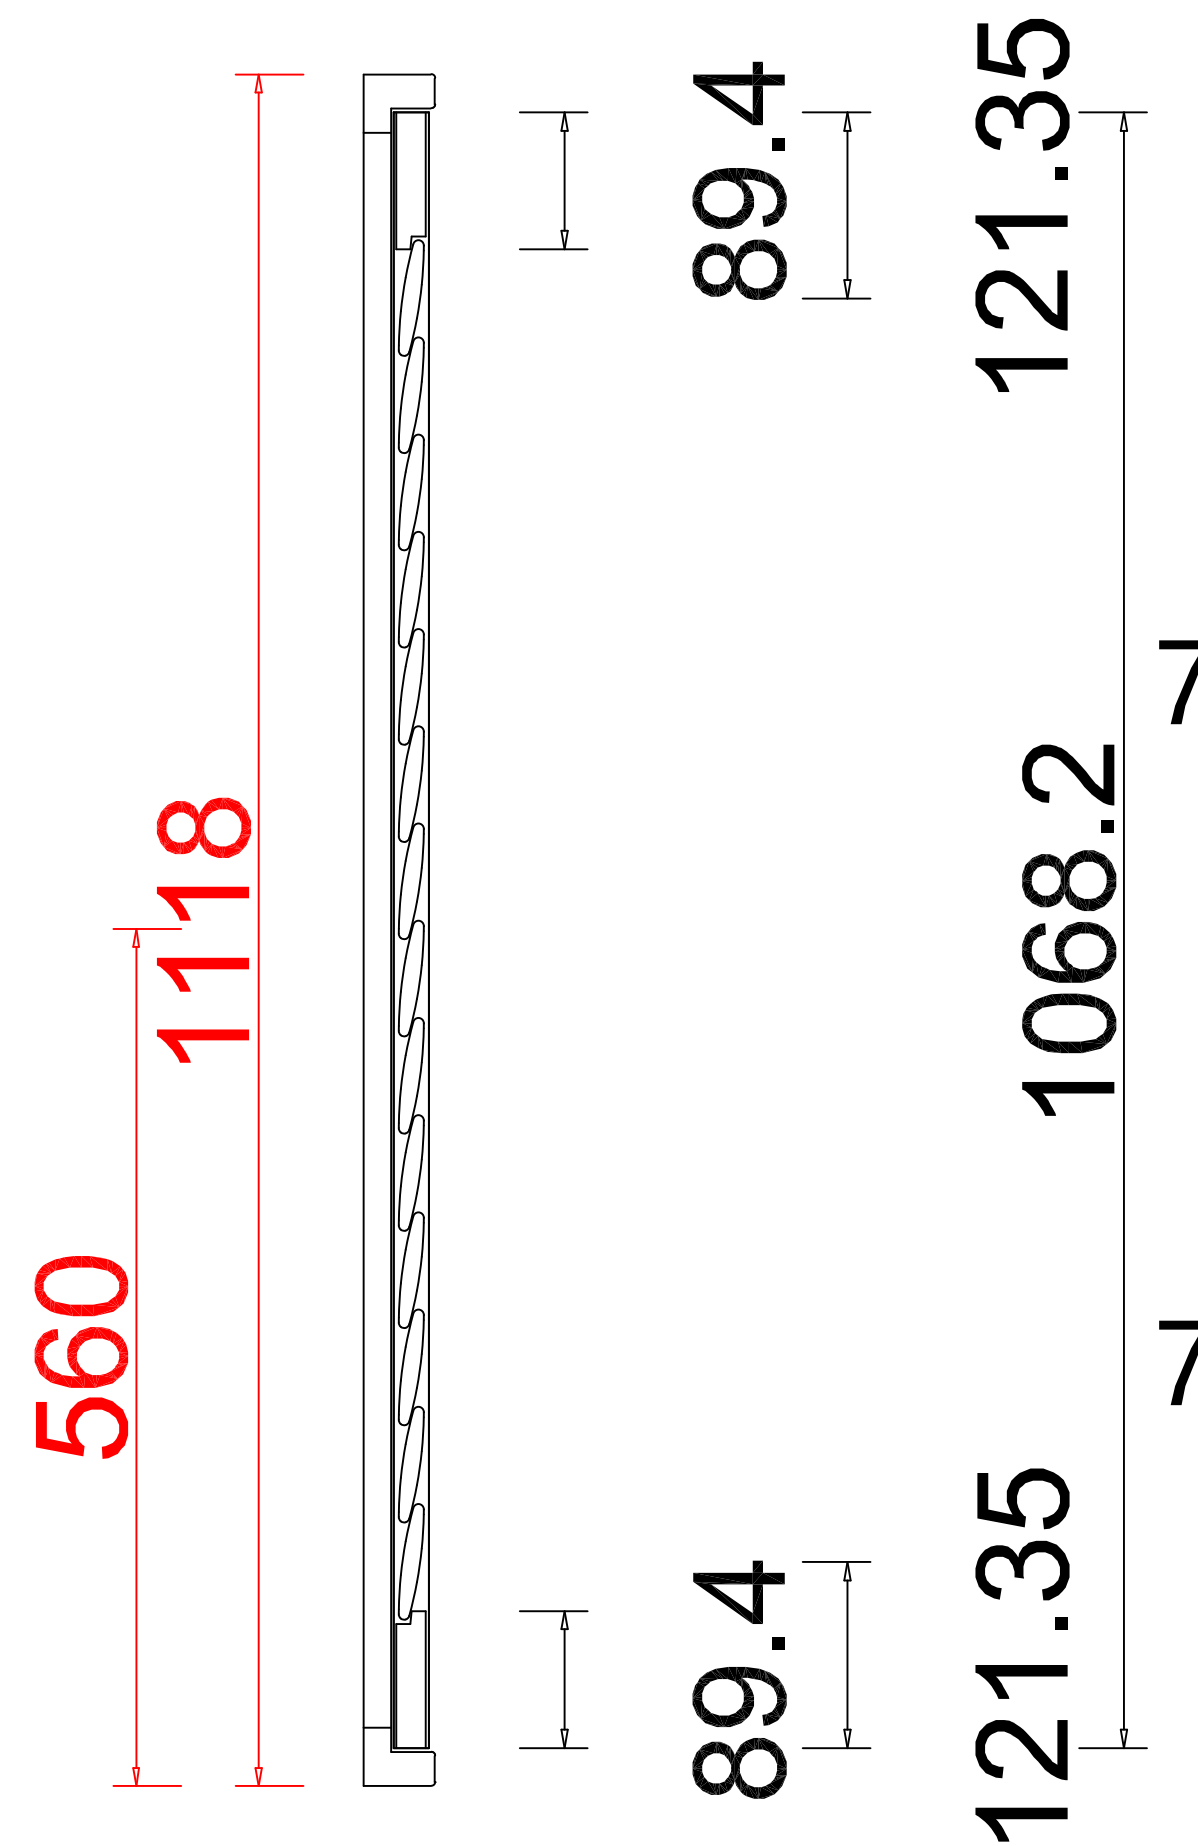

Louvre Quantity (叶片数量): 42

Louvre Size (叶片尺寸): 445.1mm

Rail Size (上下板尺寸): 497.1mm

Order No (订单号): NA35060

Item (序号): 2

Room (房间号): Lounge

Louvre Size (叶片类型): 76.2mm

46mm Plain L

Tilt rod type (拉杆类型): Easy tilt System

Louvre Quantity (叶片数量): 14

Louvre Size (叶片尺寸): 380.6mm

Rail Size (上下板尺寸): 432.6mm

Order No (订单号): NA35060

Item (序号): 3

Room (房间号): Lounge

Louvre Size (叶片类型): 76.2mm

Configuration (窗扇结构): L-DR, IN, 4side, 41.3mm Plain Astrigal, Deep Plain L Frame 60mm

Tilt rod type (拉杆类型): Easy tilt System

Louvre Quantity (叶片数量): 24

Louvre Size (叶片尺寸): 325mm

Rail Size (上下板尺寸): 377mm

Order No (订单号): NA35060

Item (序号): 4

Room (房间号): Front Bedroom

Louvre Size (叶片类型): 76.2mm

Deep Plain L Frame 60mm

L

R

24

**NOTES:**