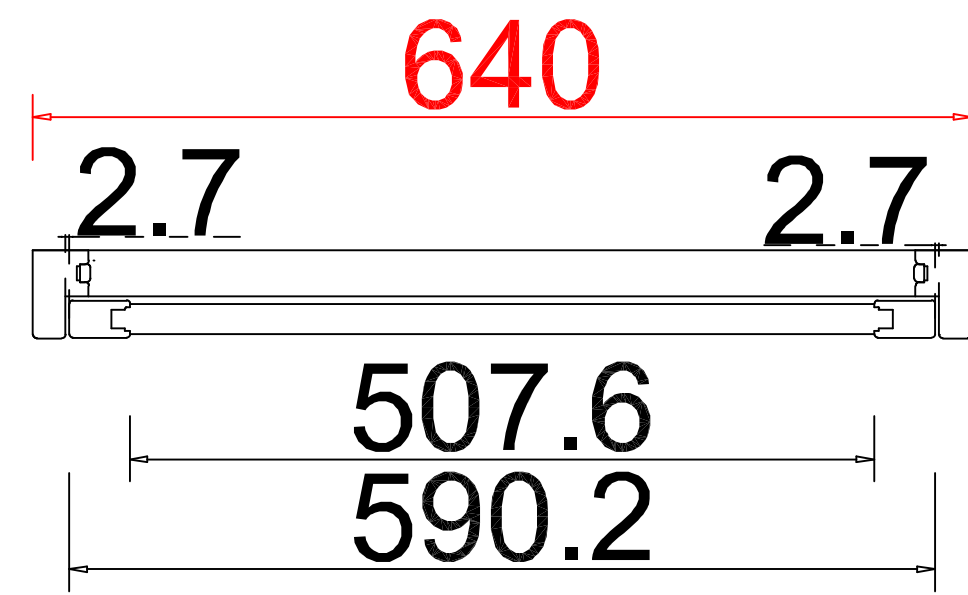

Material(材质): Paulownia+(新材料)

Configuration(窗扇结构): L-DL-DR, IN, 4side, 41.3mm Plain Astrigal, Deep Plain L Frame 60mm

Tilt rod type(拉杆类型): Easy tilt System

Louvre Quantity(叶片数量): 36

Louvre Size(叶片尺寸): 483.5mm

Rail Size(上下板尺寸): 535.5mm

Order No(订单号): NA35060

Item(序号): 6

Room(房间号): Dressing Room

Louvre Size(叶片类型): 76.2mm

Deep Plain L Frame 60mm

**NOTES:**

Shutter Color: RAL 9004

Louvre Size(叶片尺寸): 505.6mm

Rail Size(上下板尺寸): 557.6mm

Order No(订单号): NA35060

Item(序号): 7

Room(房间号): Landing

Louvre Size(叶片类型): 76.2mm

多加两片叶片(505.6mm)

Deep Plain L Frame 60mm