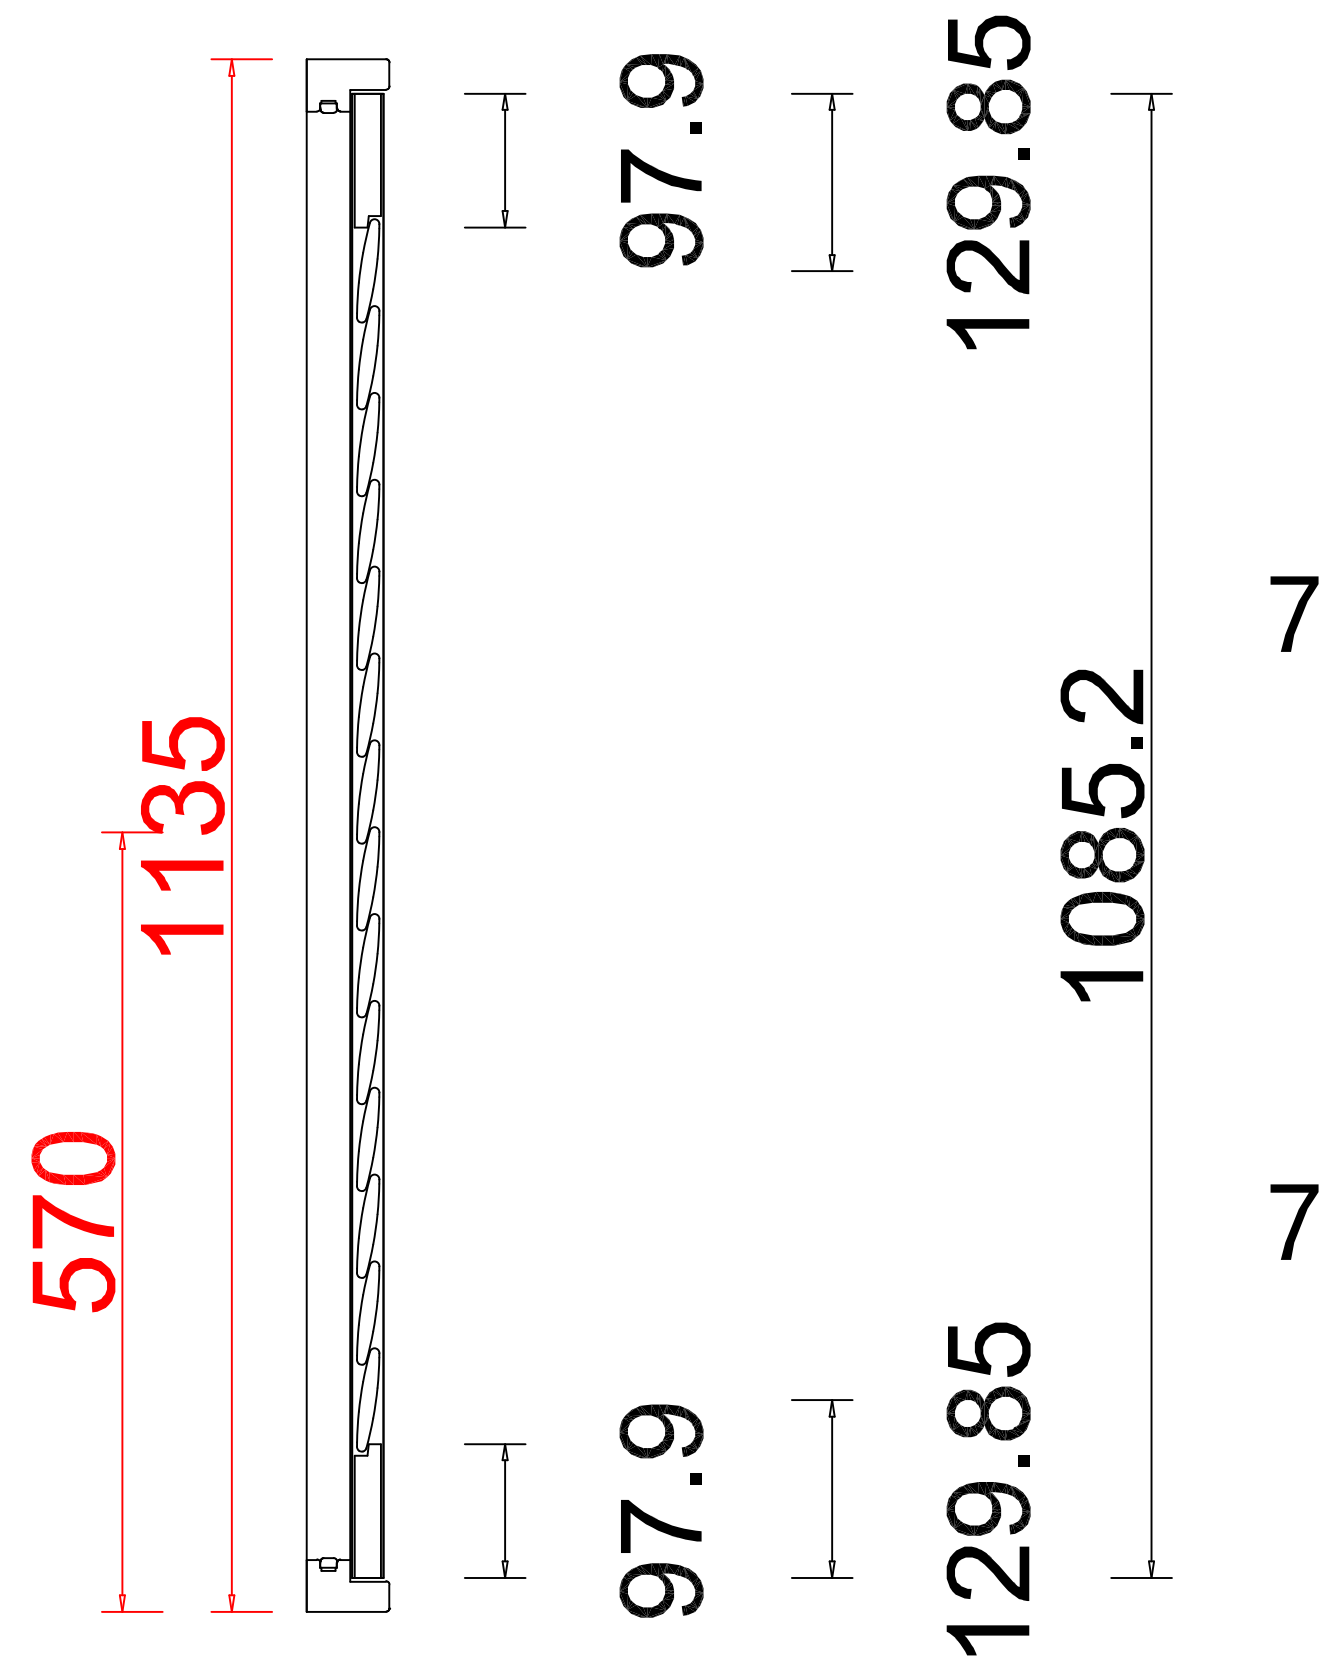

Tilt rod type(拉杆类型): Easy tilt System

Louvre Quantity(叶片数量): 56

Louvre Size(叶片尺寸): 337.0mm

Rail Size(上下板尺寸): 389.0mm

Order No(订单号): NA35022

Item(序号): 1

Room(房间号): Kitchen

Louvre Size(叶片类型): 76.2mm

Configuration(窗扇结构): L-DR, IN, 4side, 41.3mm Plain Astrigal, Deep Plain L Frame 60mm

Tilt rod type(拉杆类型): Easy tilt System

Louvre Quantity(叶片数量): 28

Louvre Size(叶片尺寸): 311.5mm

Rail Size(上下板尺寸): 363.5mm

Order No(订单号): NA35022

Item(序号): 2

Room(房间号): Kitchen Side

Louvre Size(叶片类型): 76.2mm

Deep Plain L Frame 60mm

L L R R

72

Deep Plain L Frame 60mm

**NOTES:**

Louvre Quantity (叶片数量): 72

Louvre Size (叶片尺寸): 334.5mm

Rail Size (上下板尺寸): 386.5mm

Order No (订单号): NA35022

Item (序号): 3

Room (房间号): Lounge

Louvre Size (叶片类型): 76.2mm

多加两片叶片 (334.5mm)