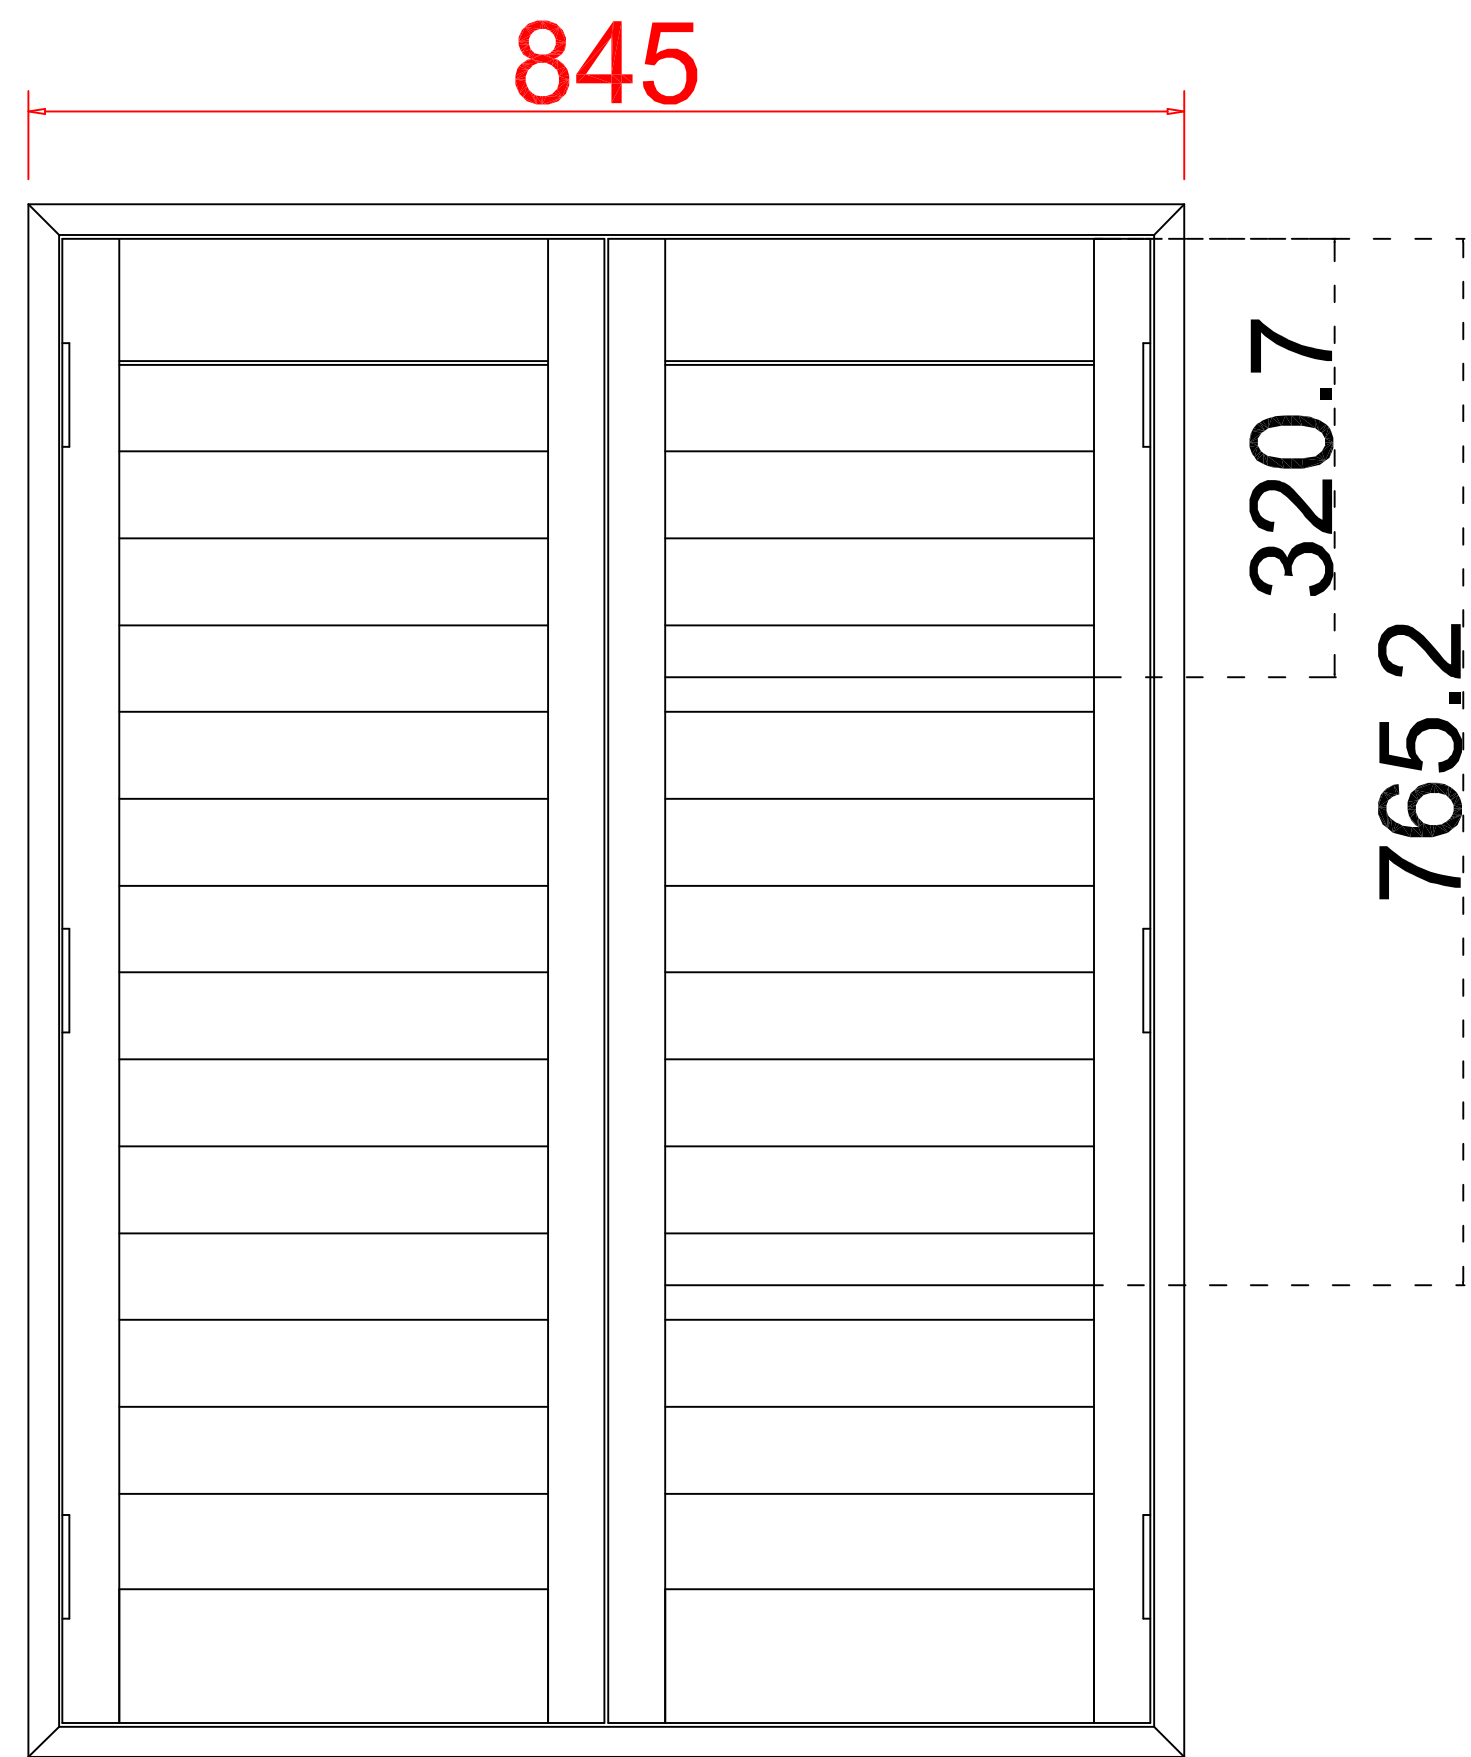

Tilt rod type(拉杆类型): Easy tilt System

Louvre Quantity(叶片数量): 56

Louvre Size(叶片尺寸): 337.0mm

Rail Size(上下板尺寸): 389.0mm

Order No(订单号): NA35022

Item(序号): 1

Room(房间号): Kitchen

Louvre Size(叶片类型): 76.2mm

Configuration(窗扇结构): L-DR, IN, 4side, 41.3mm Plain Astrigal, Deep Plain L Frame 60mm

Tilt rod type(拉杆类型): Easy tilt System

Louvre Quantity(叶片数量): 28

Louvre Size(叶片尺寸): 311.5mm

Rail Size(上下板尺寸): 363.5mm

Order No(订单号): NA35022

Item(序号): 2

Room(房间号): Kitchen Side

Louvre Size(叶片类型): 76.2mm

Deep Plain L Frame 60mm

L L R R

72

Deep Plain L Frame 60mm

**NOTES:**

Louvre Quantity (叶片数量): 72

Louvre Size (叶片尺寸): 334.5mm

Rail Size (上下板尺寸): 386.5mm

Order No (订单号): NA35022

Item (序号): 3

Room (房间号): Lounge

Louvre Size (叶片类型): 76.2mm

多加两片叶片 (334.5mm)