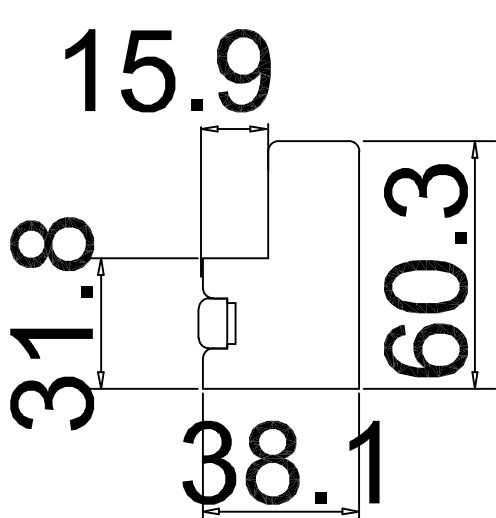

Tilt rod type(拉杆类型): Easy tilt System

Louvre Quantity(叶片数量): 56

Louvre Size(叶片尺寸): 337.0mm

Rail Size(上下板尺寸): 389.0mm

Order No(订单号): NA35022

Item(序号): 1

Room(房间号): Kitchen

Louvre Size(叶片类型): 76.2mm

Configuration(窗扇结构): L-DR, IN, 4side, 41.3mm Plain Astrigal, Deep Plain L Frame 60mm

Tilt rod type(拉杆类型): Easy tilt System

Louvre Quantity(叶片数量): 28

Louvre Size(叶片尺寸): 311.5mm

Rail Size(上下板尺寸): 363.5mm

Order No(订单号): NA35022

Item(序号): 2

Room(房间号): Kitchen Side

Louvre Size(叶片类型): 76.2mm

Deep Plain L Frame 60mm

L L R R

72

Deep Plain L Frame 60mm

**NOTES:**

Louvre Quantity (叶片数量): 72

Louvre Size (叶片尺寸): 334.5mm

Rail Size (上下板尺寸): 386.5mm

Order No (订单号): NA35022

Item (序号): 3

Room (房间号): Lounge

Louvre Size (叶片类型): 76.2mm

多加两片叶片 (334.5mm)