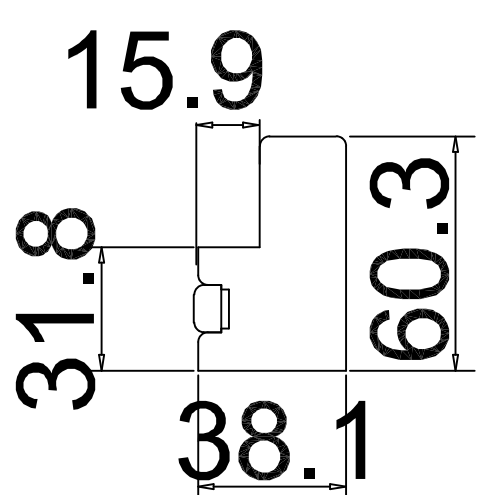

Tilt rod type(拉杆类型): Easy tilt System

Louvre Quantity(叶片数量): 56

Louvre Size(叶片尺寸): 337.0mm

Rail Size(上下板尺寸): 389.0mm

Order No(订单号): NA35022

Item(序号): 1

Room(房间号): Kitchen

Louvre Size(叶片类型): 76.2mm

Configuration(窗扇结构): L-DR, IN, 4side, 41.3mm Plain Astrigal, Deep Plain L Frame 60mm

Tilt rod type(拉杆类型): Easy tilt System

Louvre Quantity(叶片数量): 28

Louvre Size(叶片尺寸): 311.5mm

Rail Size(上下板尺寸): 363.5mm

Order No(订单号): NA35022

Item(序号): 2

Room(房间号): Kitchen Side

Louvre Size(叶片类型): 76.2mm

Deep Plain L Frame 60mm

L L R R

72

Deep Plain L Frame 60mm

**NOTES:**

Louvre Quantity (叶片数量): 72

Louvre Size (叶片尺寸): 334.5mm

Rail Size (上下板尺寸): 386.5mm

Order No (订单号): NA35022

Item (序号): 3

Room (房间号): Lounge

Louvre Size (叶片类型): 76.2mm

多加两片叶片 (334.5mm)