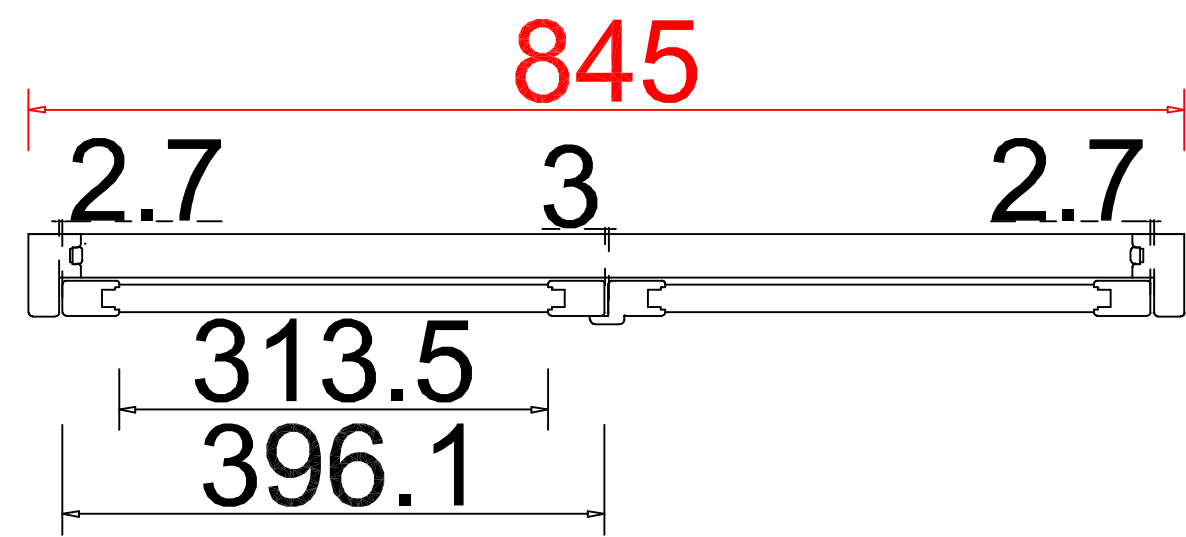

Tilt rod type(拉杆类型): Easy tilt System

Louvre Quantity(叶片数量): 56

Louvre Size(叶片尺寸): 337.0mm

Rail Size(上下板尺寸): 389.0mm

Order No(订单号): NA35022

Item(序号): 1

Room(房间号): Kitchen

Louvre Size(叶片类型): 76.2mm

Configuration(窗扇结构): L-DR, IN, 4side, 41.3mm Plain Astrigal, Deep Plain L Frame 60mm

Tilt rod type(拉杆类型): Easy tilt System

Louvre Quantity(叶片数量): 28

Louvre Size(叶片尺寸): 311.5mm

Rail Size(上下板尺寸): 363.5mm

Order No(订单号): NA35022

Item(序号): 2

Room(房间号): Kitchen Side

Louvre Size(叶片类型): 76.2mm

Deep Plain L Frame 60mm

L L R R

72

Deep Plain L Frame 60mm

**NOTES:**

Louvre Quantity (叶片数量): 72

Louvre Size (叶片尺寸): 334.5mm

Rail Size (上下板尺寸): 386.5mm

Order No (订单号): NA35022

Item (序号): 3

Room (房间号): Lounge

Louvre Size (叶片类型): 76.2mm

多加两片叶片 (334.5mm)