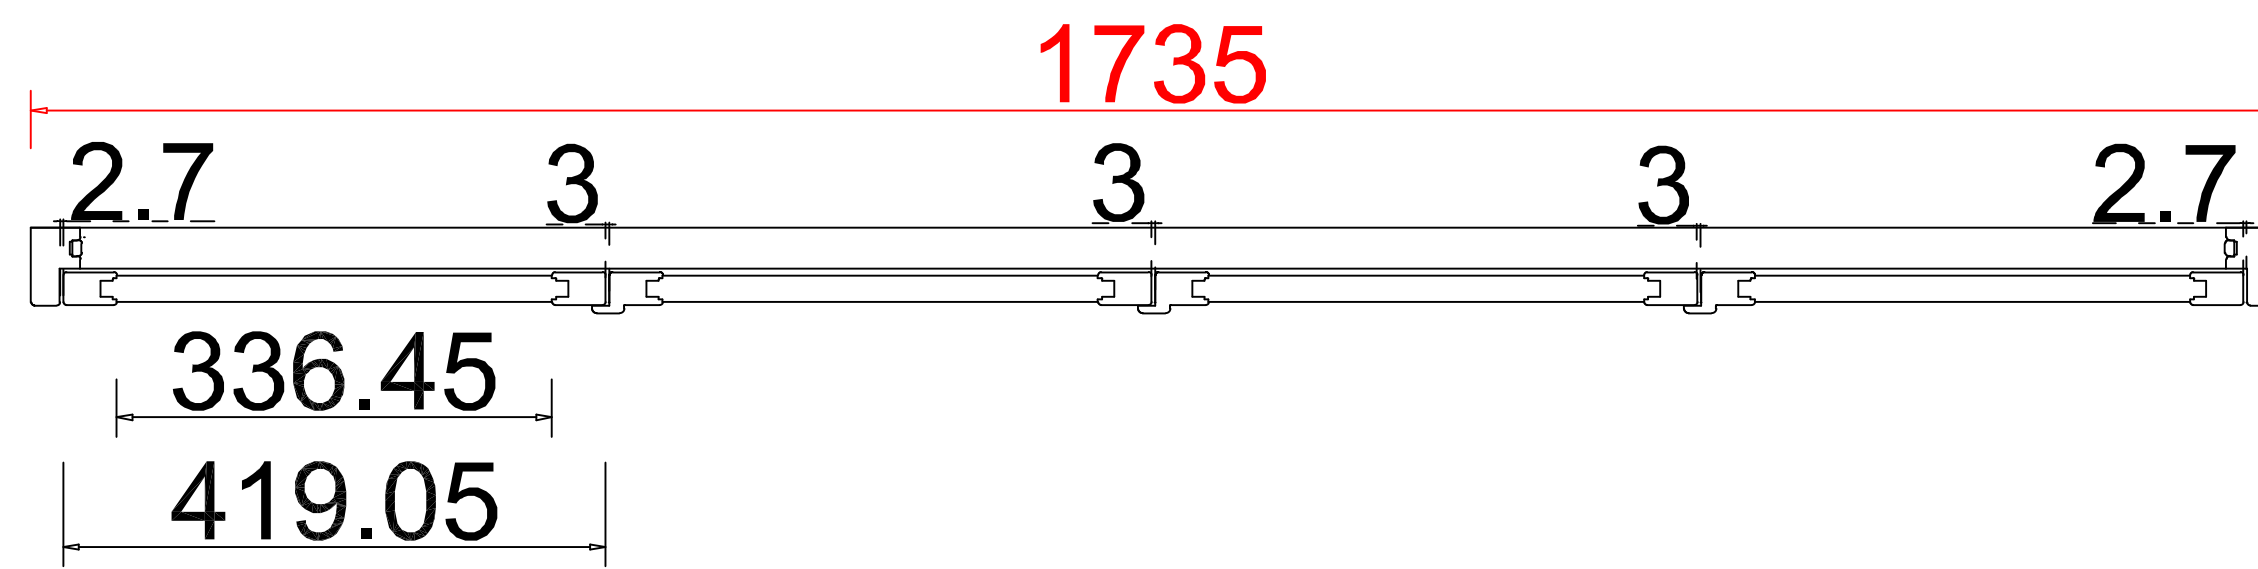

Tilt rod type(拉杆类型): Easy tilt System

Louvre Quantity(叶片数量): 56

Louvre Size(叶片尺寸): 337.0mm

Rail Size(上下板尺寸): 389.0mm

Order No(订单号): NA35022

Item(序号): 1

Room(房间号): Kitchen

Louvre Size(叶片类型): 76.2mm

Configuration(窗扇结构): L-DR, IN, 4side, 41.3mm Plain Astrigal, Deep Plain L Frame 60mm

Tilt rod type(拉杆类型): Easy tilt System

Louvre Quantity(叶片数量): 28

Louvre Size(叶片尺寸): 311.5mm

Rail Size(上下板尺寸): 363.5mm

Order No(订单号): NA35022

Item(序号): 2

Room(房间号): Kitchen Side

Louvre Size(叶片类型): 76.2mm

Deep Plain L Frame 60mm

L L R R

72

Deep Plain L Frame 60mm

**NOTES:**

Louvre Quantity (叶片数量): 72

Louvre Size (叶片尺寸): 334.5mm

Rail Size (上下板尺寸): 386.5mm

Order No (订单号): NA35022

Item (序号): 3

Room (房间号): Lounge

Louvre Size (叶片类型): 76.2mm

多加两片叶片 (334.5mm)