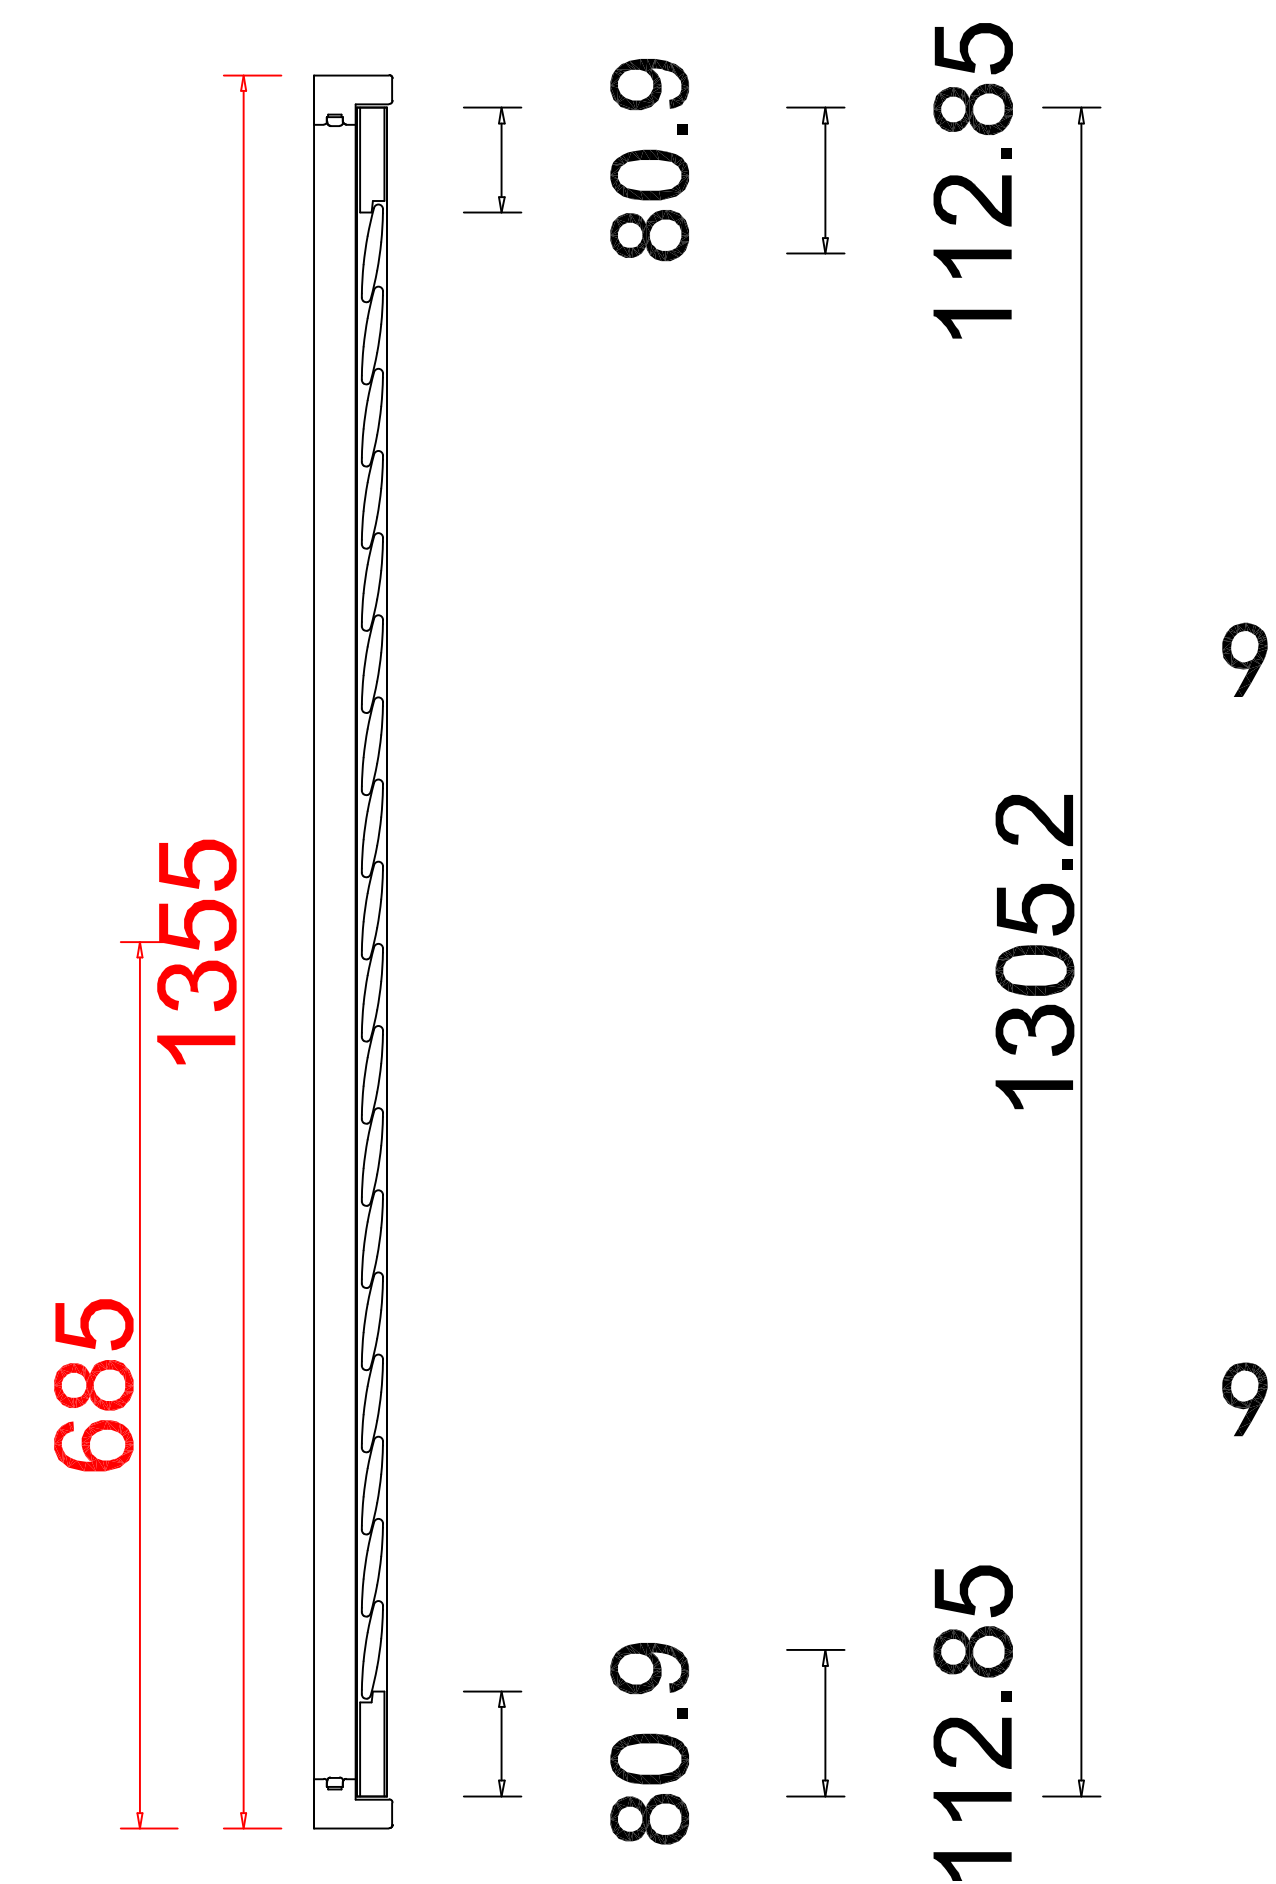

Tilt rod type(拉杆类型): Easy tilt System

Louvre Quantity(叶片数量): 56

Louvre Size(叶片尺寸): 337.0mm

Rail Size(上下板尺寸): 389.0mm

Order No(订单号): NA35022

Item(序号): 1

Room(房间号): Kitchen

Louvre Size(叶片类型): 76.2mm

Configuration(窗扇结构): L-DR, IN, 4side, 41.3mm Plain Astrigal, Deep Plain L Frame 60mm

Tilt rod type(拉杆类型): Easy tilt System

Louvre Quantity(叶片数量): 28

Louvre Size(叶片尺寸): 311.5mm

Rail Size(上下板尺寸): 363.5mm

Order No(订单号): NA35022

Item(序号): 2

Room(房间号): Kitchen Side

Louvre Size(叶片类型): 76.2mm

Deep Plain L Frame 60mm

L L R R

72

Deep Plain L Frame 60mm

**NOTES:**

Louvre Quantity (叶片数量): 72

Louvre Size (叶片尺寸): 334.5mm

Rail Size (上下板尺寸): 386.5mm

Order No (订单号): NA35022

Item (序号): 3

Room (房间号): Lounge

Louvre Size (叶片类型): 76.2mm

多加两片叶片 (334.5mm)