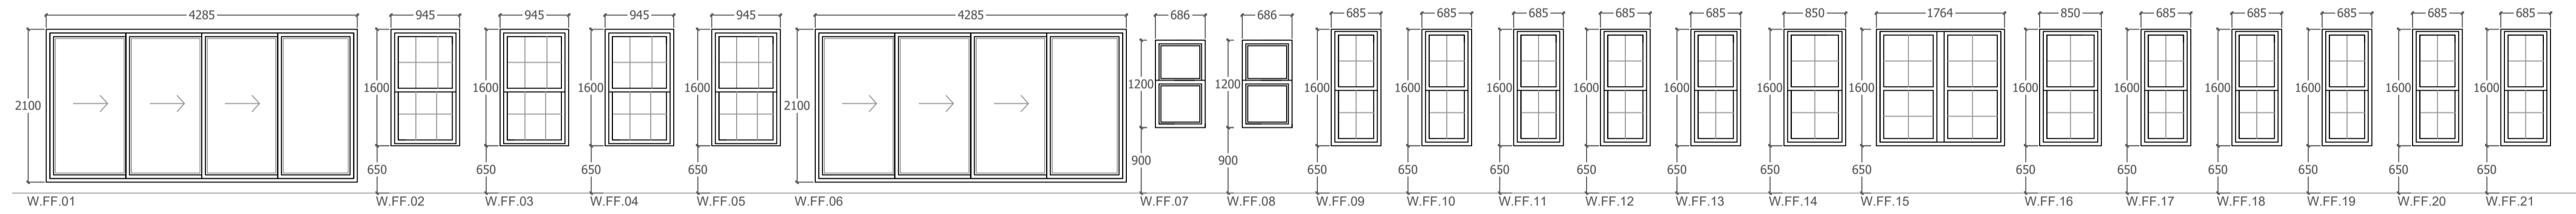

PROPOSED GENERAL LAYOUT FIRST FLOOR PLAN 1:100

PROPOSED GENERAL LAYOUT SECOND FLOOR PLAN 1:100

INFO	W.F.F.01	W.F.F.02	W.F.F.03	W.F.F.04	W.F.F.05	W.F.F.06	W.F.F.07	W.F.F.08	W.F.F.09	W.F.F.10	W.F.F.11	W.F.F.12	W.F.F.13	W.F.F.14	W.F.F.15	W.F.F.16	W.F.F.17	W.F.F.18	W.F.F.19	W.F.F.20	W.F.F.21
Area	Bedroom 4	En-suite	En-suite	En-suite	En-suite	Bedroom 3	En-suite	En-suite	Bedroom 1	Bedroom 1	Bedroom 1	Bedroom 1	Hallway	Hallway	Hallway	Hallway	Hallway	Bedroom 2	Bedroom 2	Bedroom 2	Bedroom 2
Height	2100mm	1600mm	1600mm	1600mm	1600mm	2100mm	1200mm	1200mm	1600mm	1600mm	1600mm	1600mm	1600mm	1600mm	1600mm	1600mm	1600mm	1600mm	1600mm	1600mm	1600mm
Length	4285mm	945mm	945mm	945mm	945mm	4285mm	685mm	685mm	685mm	685mm	685mm	685mm	685mm	685mm	1764mm	850mm	685mm	685mm	685mm	685mm	685mm
Notes	Clear glass	Frosted glass	Frosted glass	Frosted glass	Frosted glass	Clear glass	Frosted glass	Frosted glass	Clear glass	Clear glass	Clear glass	Clear glass	Clear glass	Clear glass	Clear glass	Clear glass	Clear glass	Clear glass	Clear glass	Clear glass	Clear glass
No. Openings	Sliding Window	Sash Window	Sash Window	Sash Window	Sash Window	Sliding Window	Sash Window	Sash Window	Sash Window	Sash Window	Sash Window	Sash Window	Sash Window	Sash Window	Fixed Glass	Sash Window	Sash Window	Sash Window	Sash Window	Sash Window	Sash Window
Material	UPVC	UPVC	UPVC	UPVC	UPVC	UPVC	UPVC	UPVC	UPVC	UPVC	UPVC	UPVC	UPVC	UPVC	UPVC	UPVC	UPVC	UPVC	UPVC	UPVC	UPVC
Notes	RW38D Glazing	RW38D Glazing	RW38D Glazing	RW38D Glazing	RW38D Glazing	RW38D Glazing	RW38D Glazing	RW38D Glazing	RW38D Glazing	RW38D Glazing	RW38D Glazing	RW38D Glazing	RW38D Glazing	RW38D Glazing	RW38D Glazing	RW38D Glazing	RW38D Glazing	RW38D Glazing	RW38D Glazing	RW38D Glazing	RW38D Glazing