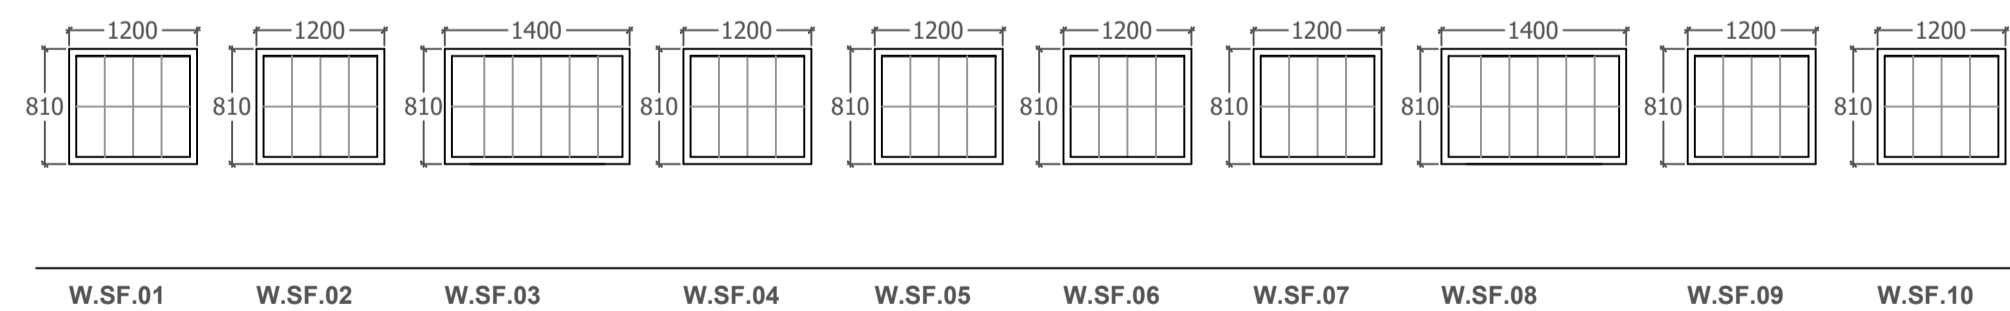

WINDOWS SCHEDULE

INFO	W.SF.01	W.SF.02	W.SF.03	W.SF.04	W.SF.05	W.SF.06	W.SF.07	W.SF.08	W.SF.09	W.SF.10
Area	Bedroom 5	Bedroom 5	Bedroom 6	Bedroom 7	Bedroom 7	Plant room	Plant room	Hall	Bedroom 8	Bedroom 8
Height	810mm	810mm	810mm	810mm	810mm	810mm	810mm	810mm	810mm	810mm
Length	1200mm	1200mm	1400mm	1200mm	1200mm	1200mm	1200mm	1400mm	1200mm	1200mm
Notes	Clear glass	Clear glass	Clear glass	Clear glass	Clear glass	Clear glass	Clear glass	Clear glass	Clear glass	Clear glass
No. Openings	Sash	Sash	Sash	Sash	Sash	Sash	Sash	Sash	Sash	Sash
Material	UPVC	UPVC	UPVC	UPVC	UPVC	UPVC	UPVC	UPVC	UPVC	UPVC
Notes	RW38D Glazing	RW38D Glazing	RW38D Glazing	RW38D Glazing	RW38D Glazing	RW38D Glazing	RW38D Glazing	RW38D Glazing	RW38D Glazing	RW38D Glazing