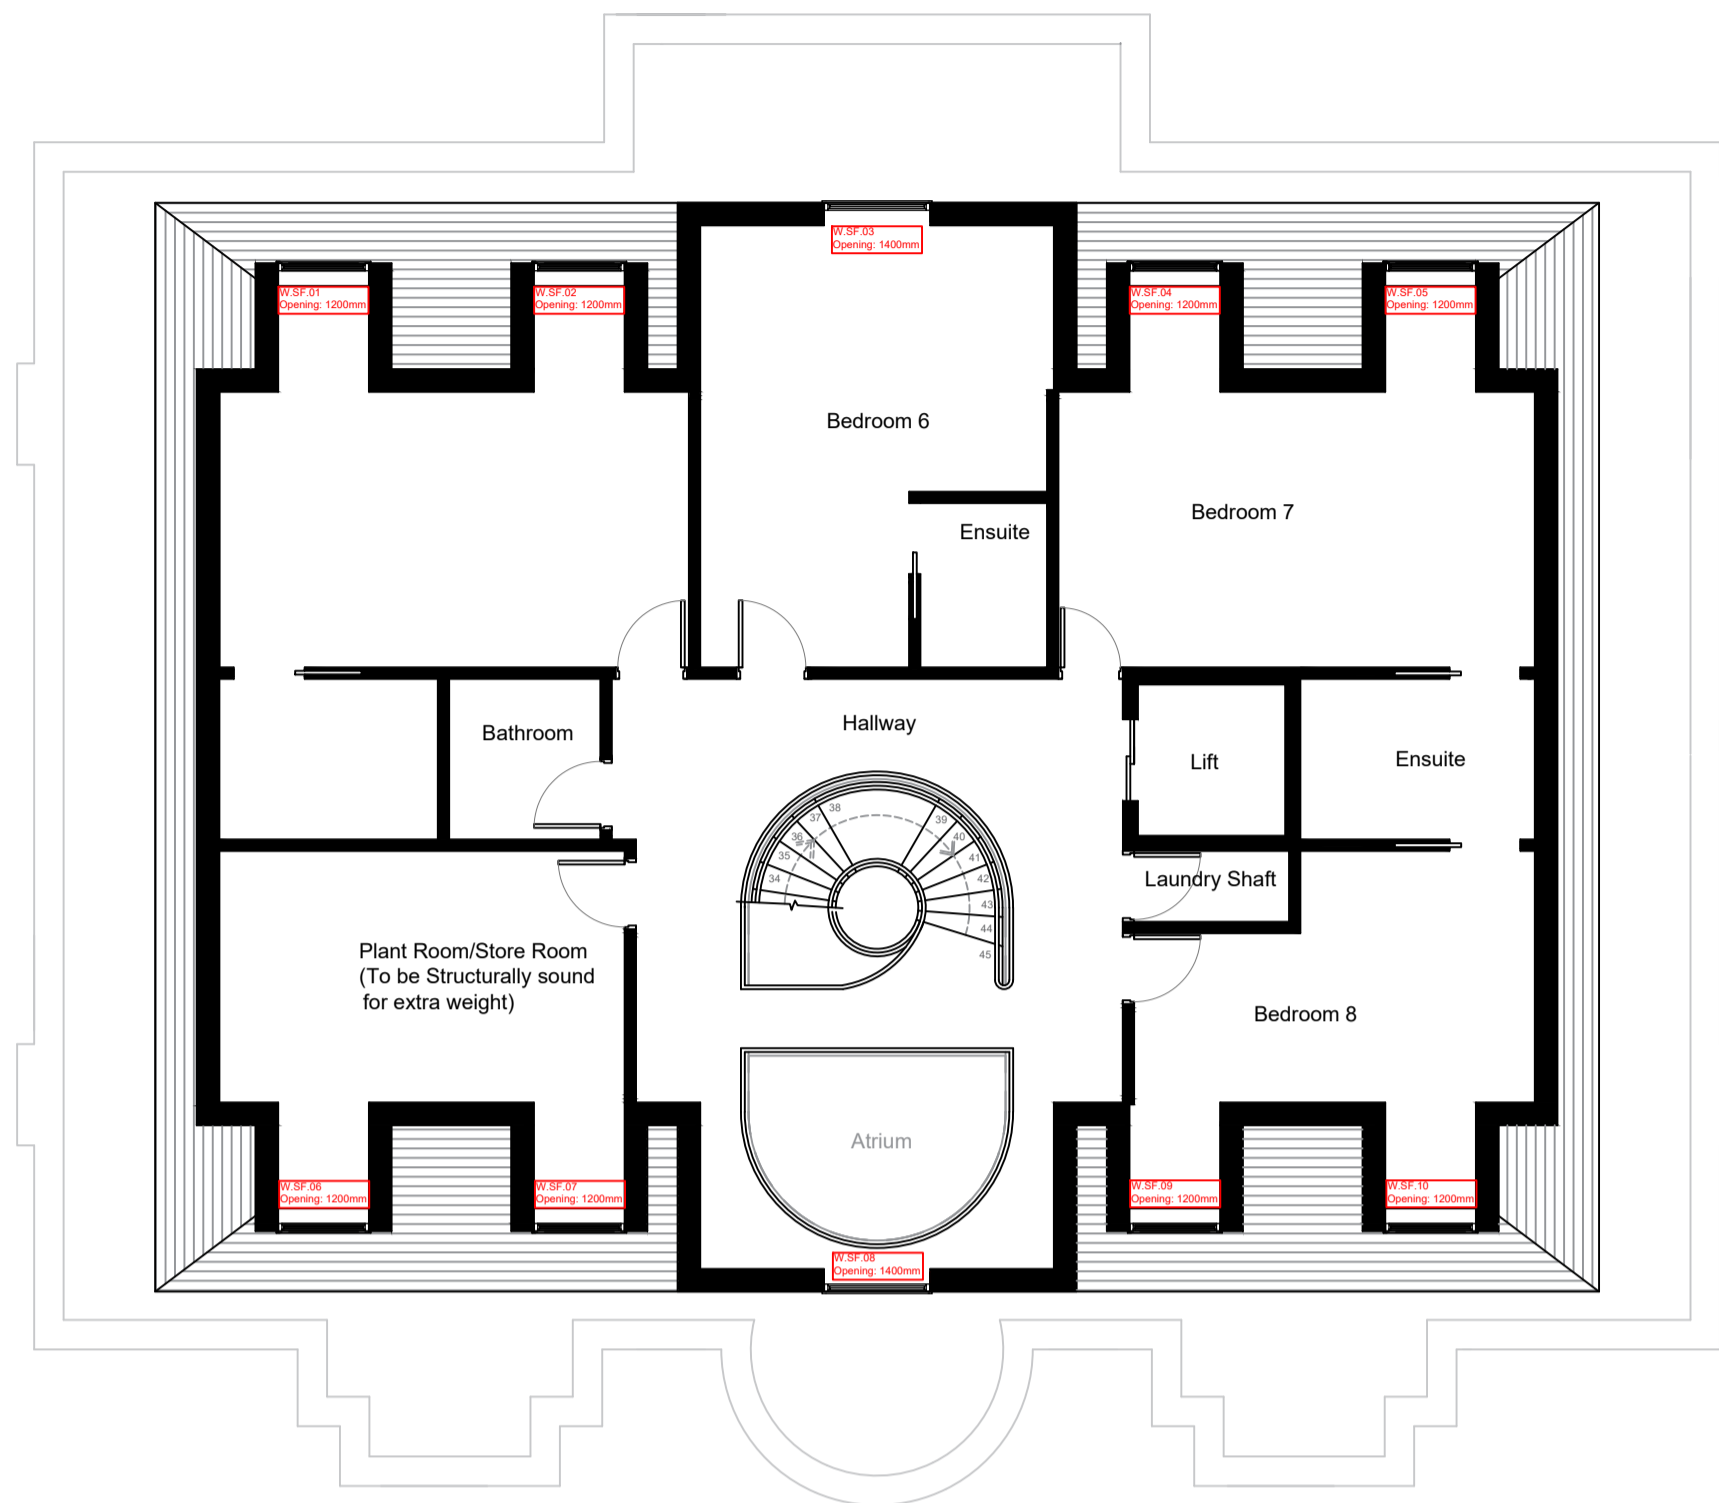

PROPOSED GENERAL LAYOUT FIRST FLOOR PLAN 1:100

PROPOSED GENERAL LAYOUT SECOND FLOOR PLAN 1:100

INFO	W.F.F.01	W.F.F.02	W.F.F.03	W.F.F.04	W.F.F.05	W.F.F.06	W.F.F.07	W.F.F.08	W.F.F.09	W.F.F.10	W.F.F.11	W.F.F.12	W.F.F.13	W.F.F.14	W.F.F.15	W.F.F.16	W.F.F.17	W.F.F.18	W.F.F.19	W.F.F.20	W.F.F.21
Area	Bedroom 4	En-suite	En-suite	En-suite	En-suite	Bedroom 3	En-suite	En-suite	Bedroom 1	Bedroom 1	Bedroom 1	Bedroom 1	Hallway	Hallway	Hallway	Hallway	Hallway	Bedroom 2	Bedroom 2	Bedroom 2	Bedroom 2
Height	2100mm	1600mm	1600mm	1600mm	1600mm	2100mm	1200mm	1200mm	1600mm	1600mm	1600mm	1600mm	1600mm	1600mm	1600mm	1600mm	1600mm	1600mm	1600mm	1600mm	1600mm
Length	4285mm	945mm	945mm	945mm	945mm	4285mm	685mm	685mm	685mm	685mm	685mm	685mm	685mm	685mm	1764mm	850mm	685mm	685mm	685mm	685mm	685mm
Notes	Clear glass	Frosted glass	Frosted glass	Frosted glass	Frosted glass	Clear glass	Frosted glass	Frosted glass	Clear glass	Clear glass	Clear glass	Clear glass	Clear glass	Clear glass	Clear glass	Clear glass	Clear glass	Clear glass	Clear glass	Clear glass	Clear glass
No. Openings	Sliding Window	Sash Window	Sash Window	Sash Window	Sash Window	Sliding Window	Sash Window	Sash Window	Sash Window	Sash Window	Sash Window	Sash Window	Sash Window	Sash Window	Fixed Glass	Sash Window	Sash Window	Sash Window	Sash Window	Sash Window	Sash Window
Material	UPVC	UPVC	UPVC	UPVC	UPVC	UPVC	UPVC	UPVC	UPVC	UPVC	UPVC	UPVC	UPVC	UPVC	UPVC	UPVC	UPVC	UPVC	UPVC	UPVC	UPVC
Notes	RW38D Glazing	RW38D Glazing	RW38D Glazing	RW38D Glazing	RW38D Glazing	RW38D Glazing	RW38D Glazing	RW38D Glazing	RW38D Glazing	RW38D Glazing	RW38D Glazing	RW38D Glazing	RW38D Glazing	RW38D Glazing	RW38D Glazing	RW38D Glazing	RW38D Glazing	RW38D Glazing	RW38D Glazing	RW38D Glazing	RW38D Glazing