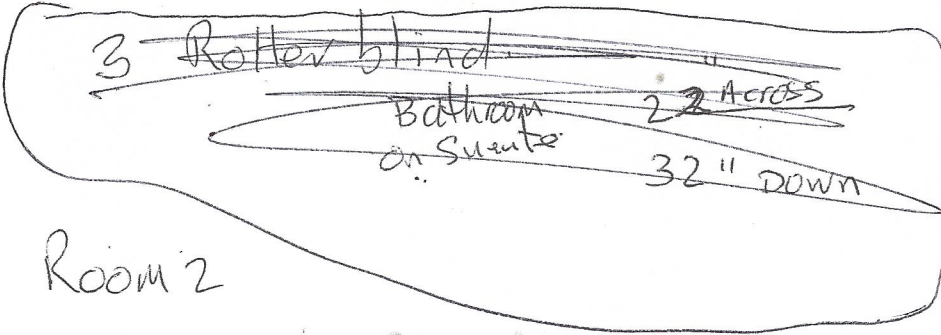

~~NO DATA~~

35" x  
50" x

VENETIAN BLINDS

### Windows

MASTER BEDROOM

RECESS.

1 ✓

FRONT 66" ACROSS 1676.4

Back window 45" ACROSS

1143

TRILL

2 ✓

44" DOWN 1117.6

44" DOWN 1117.6