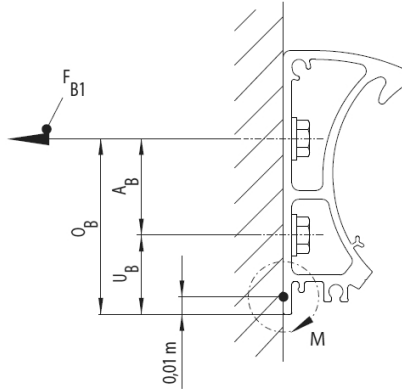

Force 1 means the pull-out force per upper fastener F(B).

FB1 Force 1 per fixing point	: 3101	N
Torque per folding arm [Nm]	: 558	Nm

Please note that your selected awning configuration results in the following forces per upper fixing point (pull-out, lateral and/or shear forces). These must be accounted for by using suitable fixings.

bracket position left [mm]	: 90	mm
bracket position right [mm]	: 90	mm
arm position left	: 58	mm
arm position right	: 58	mm
type of control	: Remote-controlled motor IO Homecontrol	139,00
Side of control (seen from the front)	: right	
Hirschmann plug?	: Hirschmann plug not assembled	14,00
control	: hand transmitter Situo 1 io II by weinor	73,00
type of motor	: Motor Sfy Sunea50 io 40/17 ohne Zubehör	
real-design	: WE3-850	turquoise, my collections 2
colour of thread Saba	: türkis	
Cardboard packaging	: edges reinforcement	
weight	: 65	kg