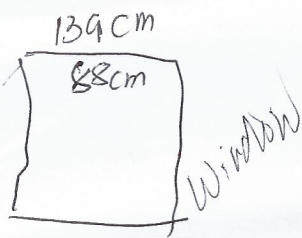

Bedroom

W 72 L 198 x 2

sale@concordeblinds.com

Kitchen window

L 94 x W 56 x 2