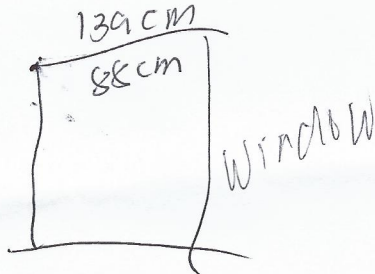

Bedroom

W 72 L 198 x 2

sale@concordeblinds.com

Kitchen window

L 94 x W 56 x 2