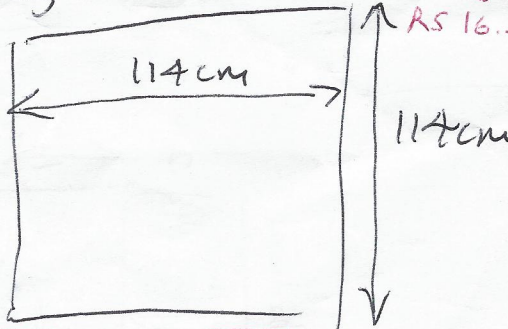

little bed / Our bed 2

Finished width 1m 25cm

drop line 37

Coving → window 2 16.5cm

LS 15.8cm

RS 16.5cm

Radiators  
19cm below  
window sill.