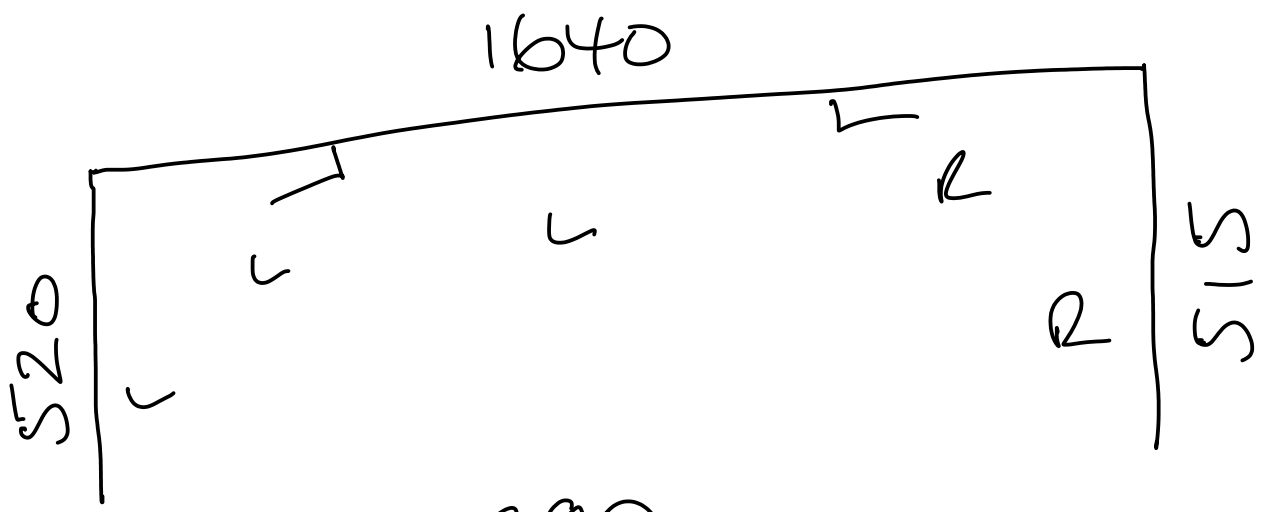

35mm HANDLES

1290

2/S Dred.

All recess sizes.

Dimensions	Notes	20mm Bead	White Frame
330 x 1095	g/s.	✓	✓
360 x 1095	✓	✓	✓
365 x 1095	✓	✓	✓
360 x 1095	✓	✓	✓
330 x 1095	✓	✓	✓

LOW CUT.

2 x 527 x 255 g/s. 20mm

2 x 527 x 1380 g/s ✓

2 x 635 x 1800 g/s. ✓