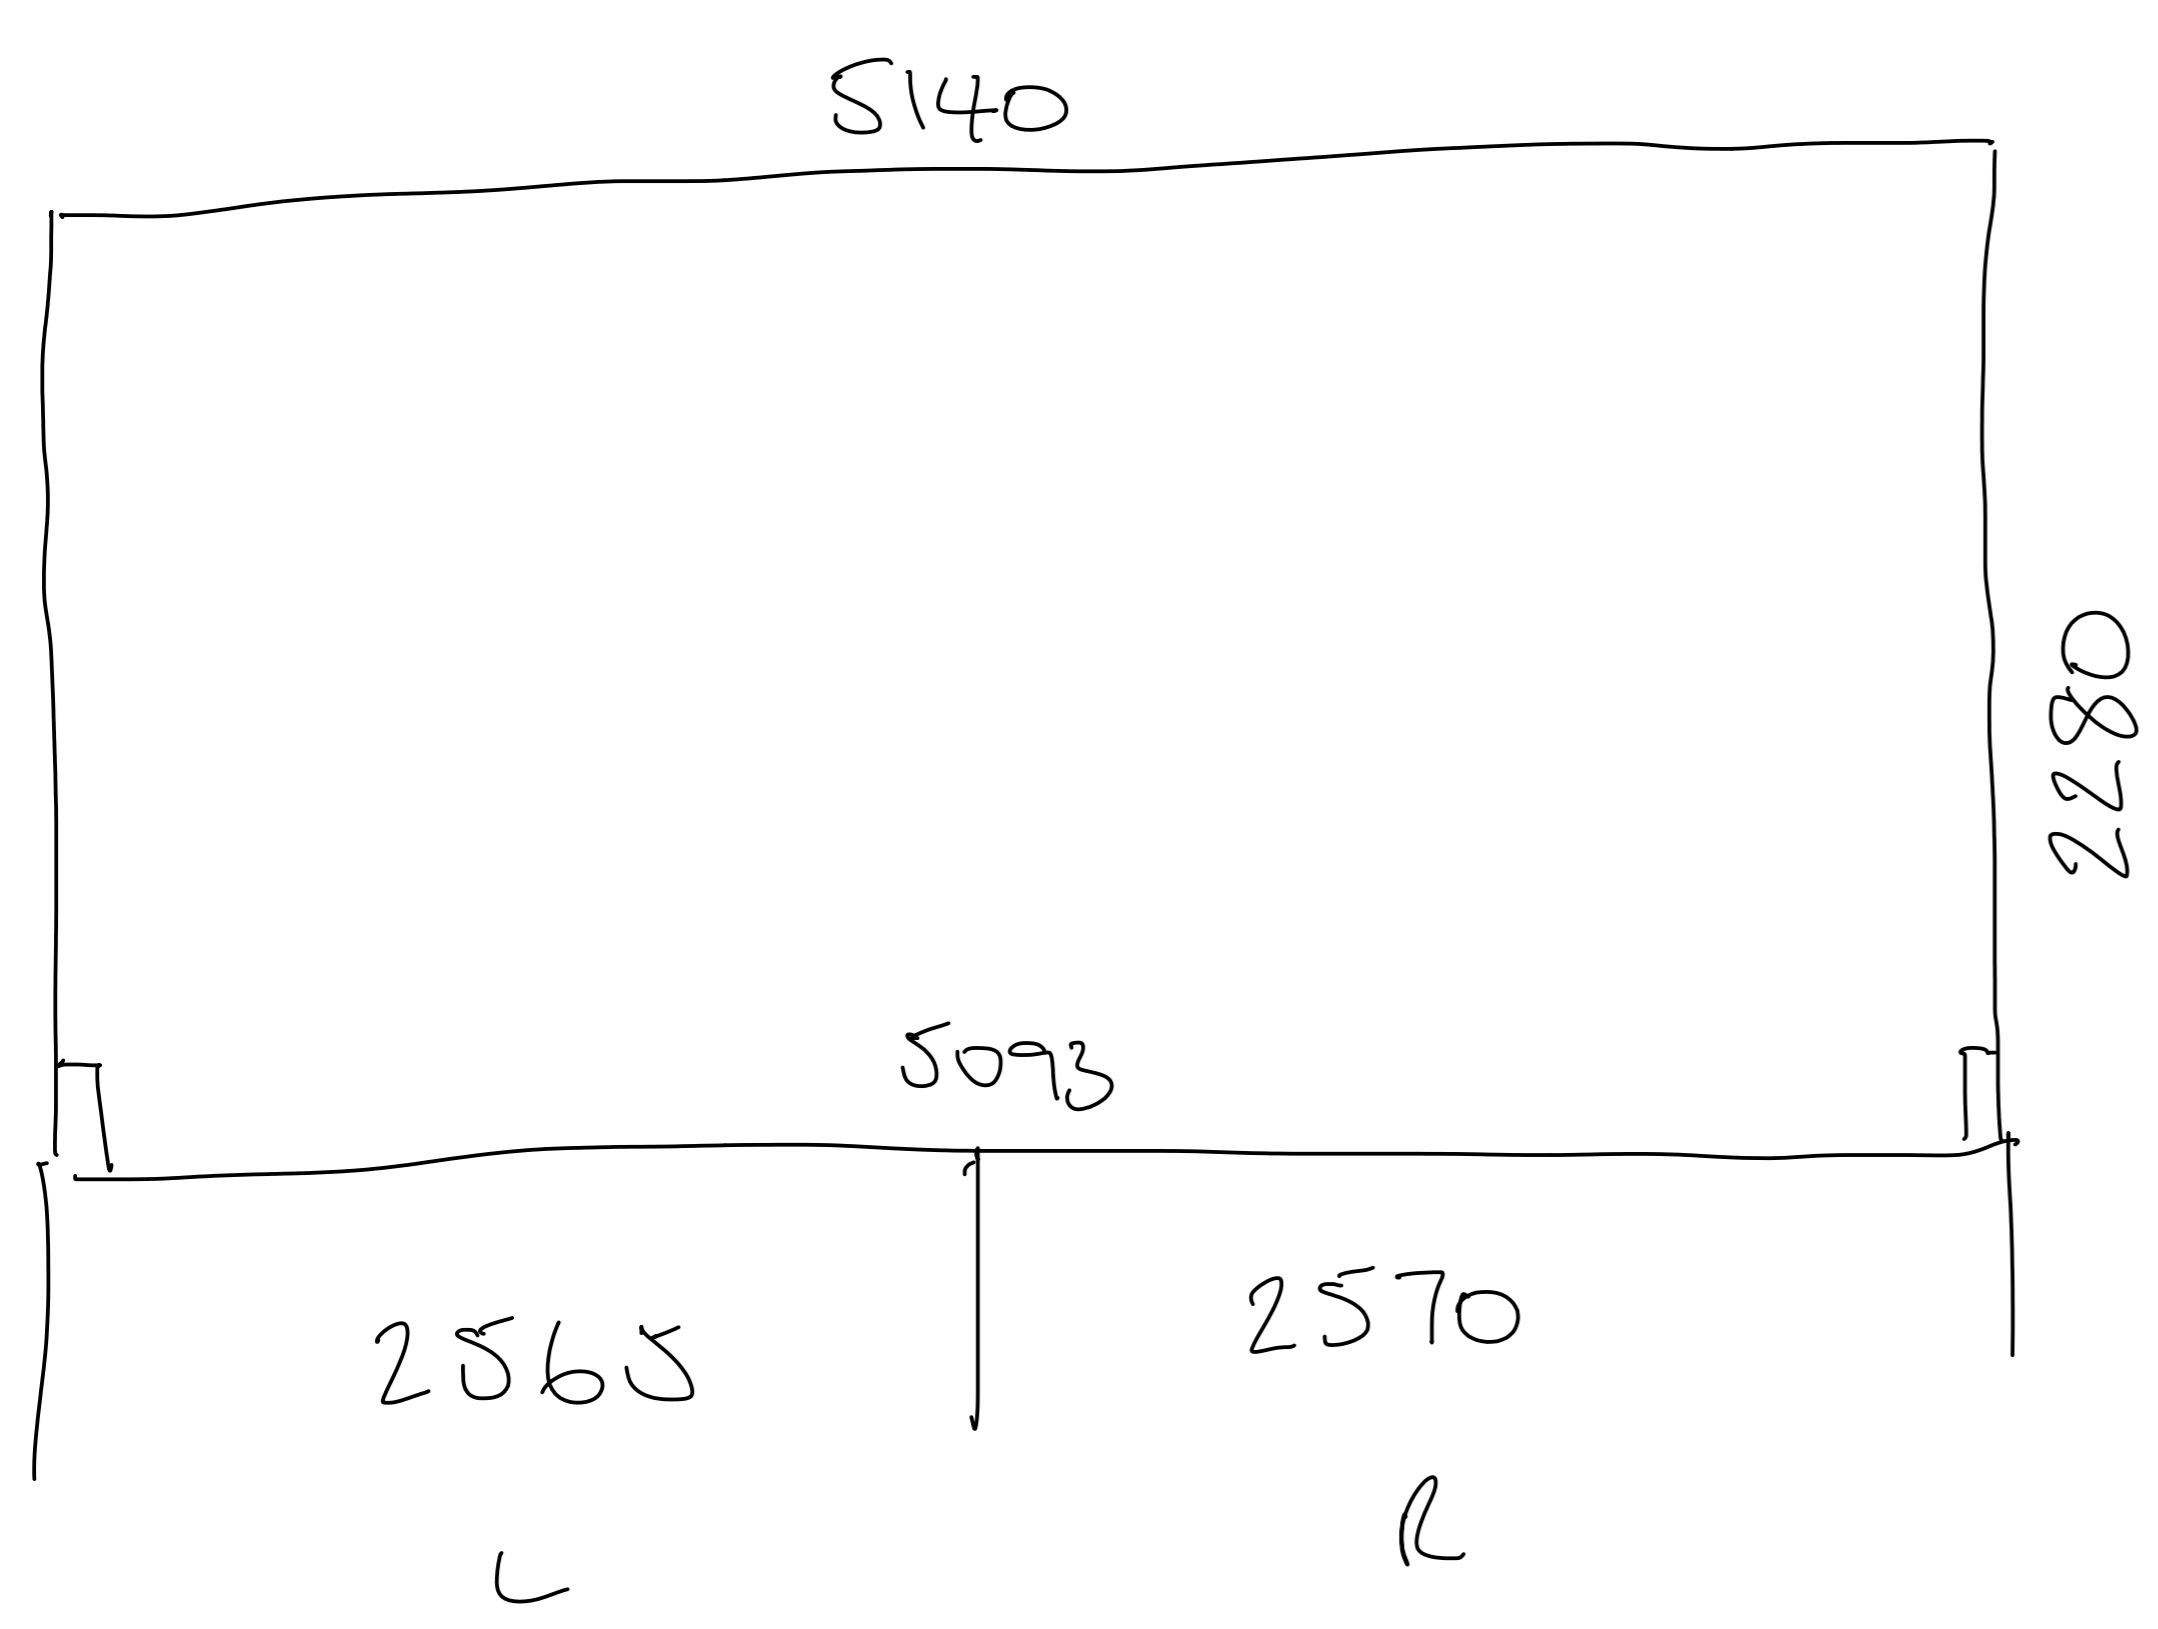

Unit
 Distant Hills.
 4737.

Face fix
 extension
 for handle 70mm To Back of
 BUND.

Skirting 20mm
 1175 High

Kitchen

Assess Horizon
 PARCEMENT.

Bed 2.

Horizon
 CLEAR

ll Bndm.

Sandy.

ll Bndm.