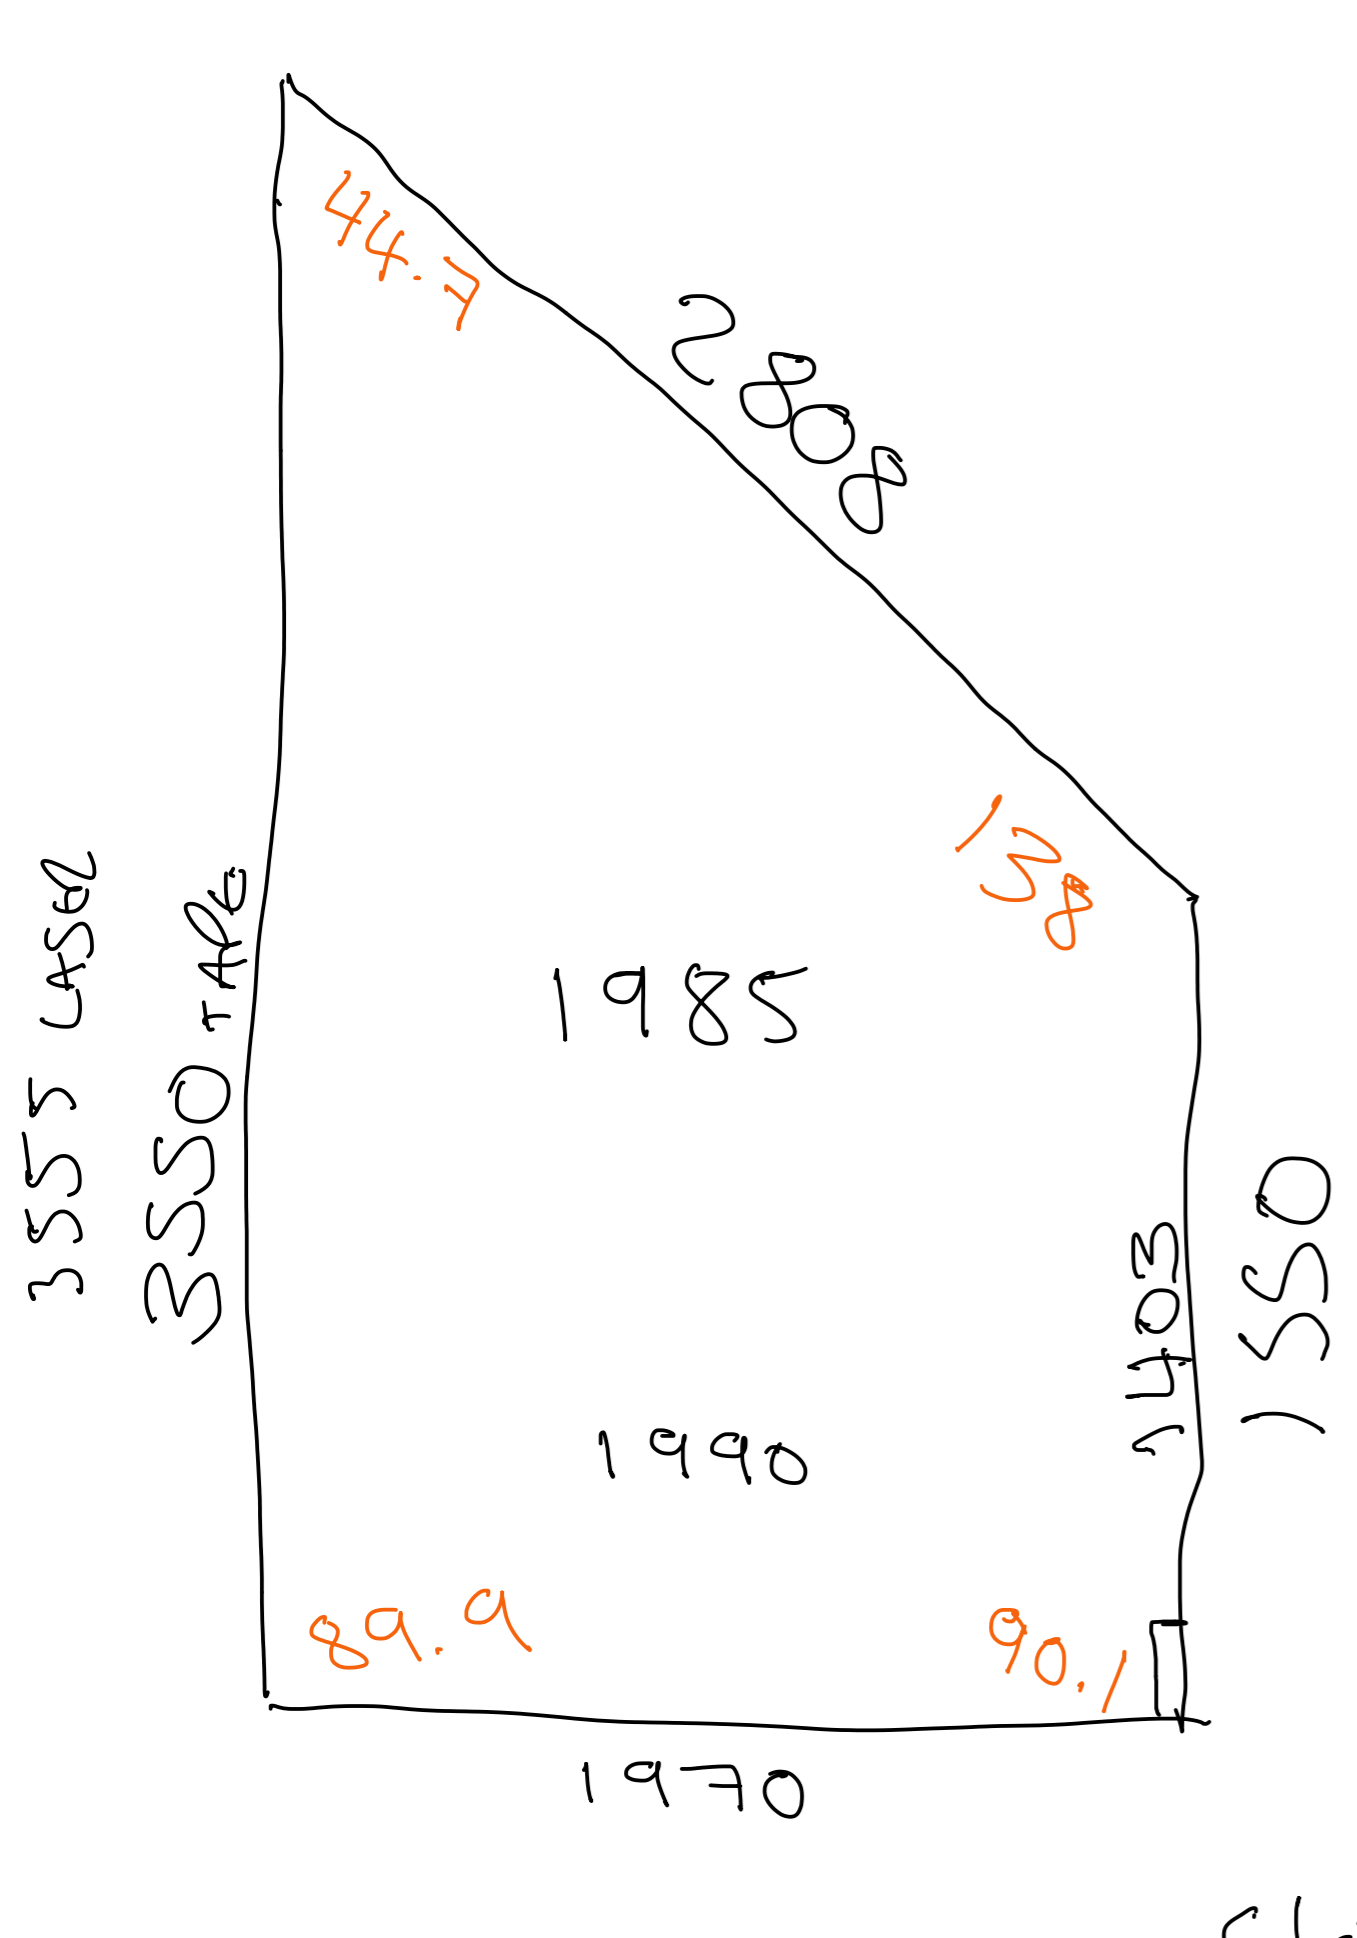

Unit
 Distant Hills.
 4737.

Face fix
 extension
 for handle 70mm To Back of
 BUND.

Skirting 20mm
 1175 High

Kitchen

Assess Horizon
 PARCEMENT.

Bed 2.

Horizon
 CLEAR

ll Bndm.

Sandy.

ll Bndm.