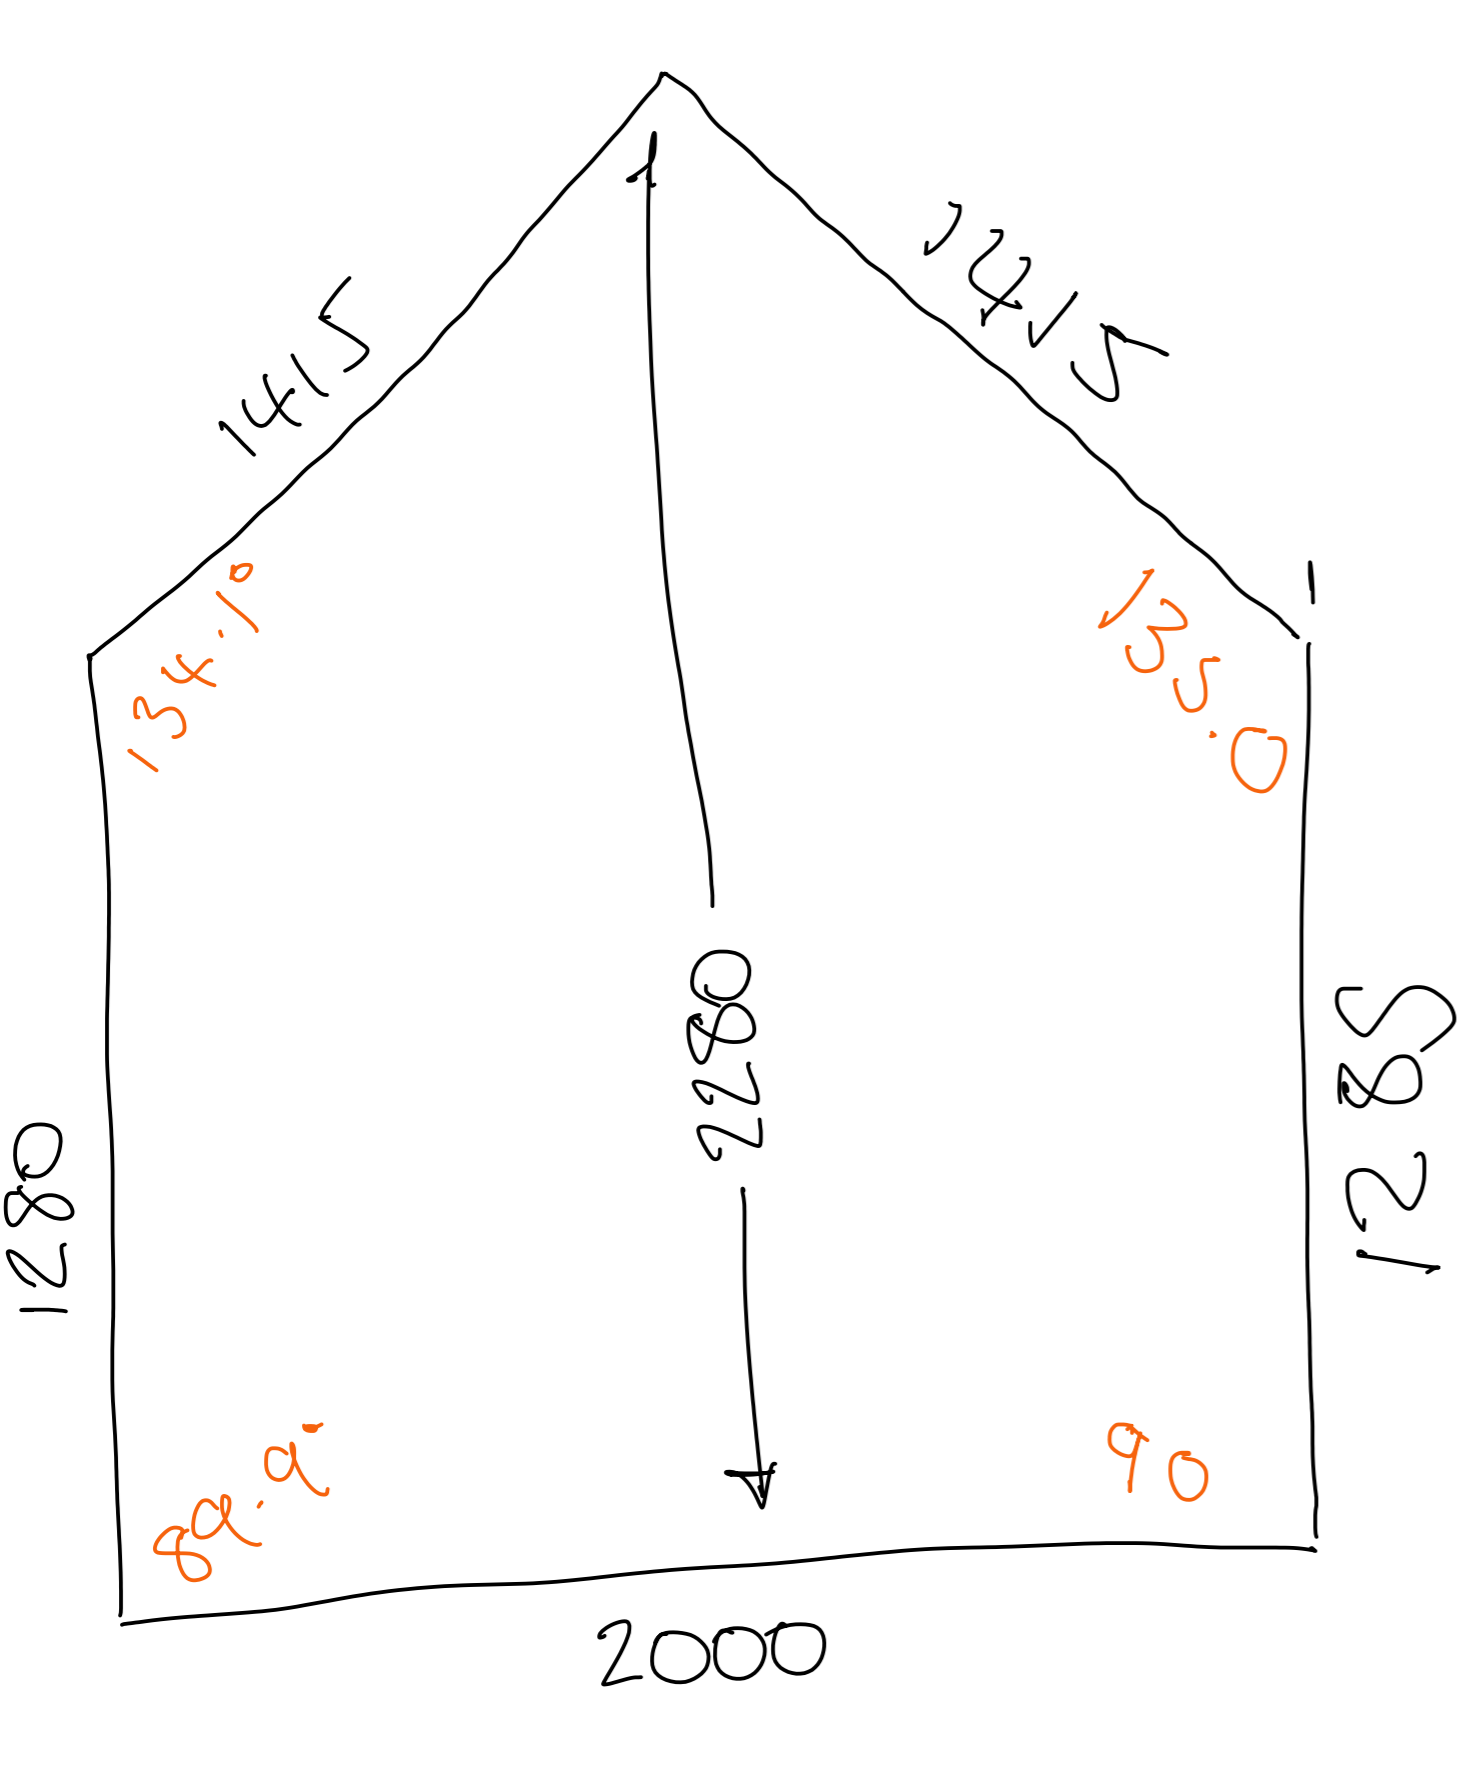

Unit
 Distant Hills.
 4737.

Face fix
 extension
 for handle 70mm To Back of
 BUND.

Skirting 20mm
 1175 High

Kitchen

Assess Horizon
 PARCEMENT.

Bed 2.

Horizon
 CLEAR

ll Bndm.

Sandy.

ll Bndm.