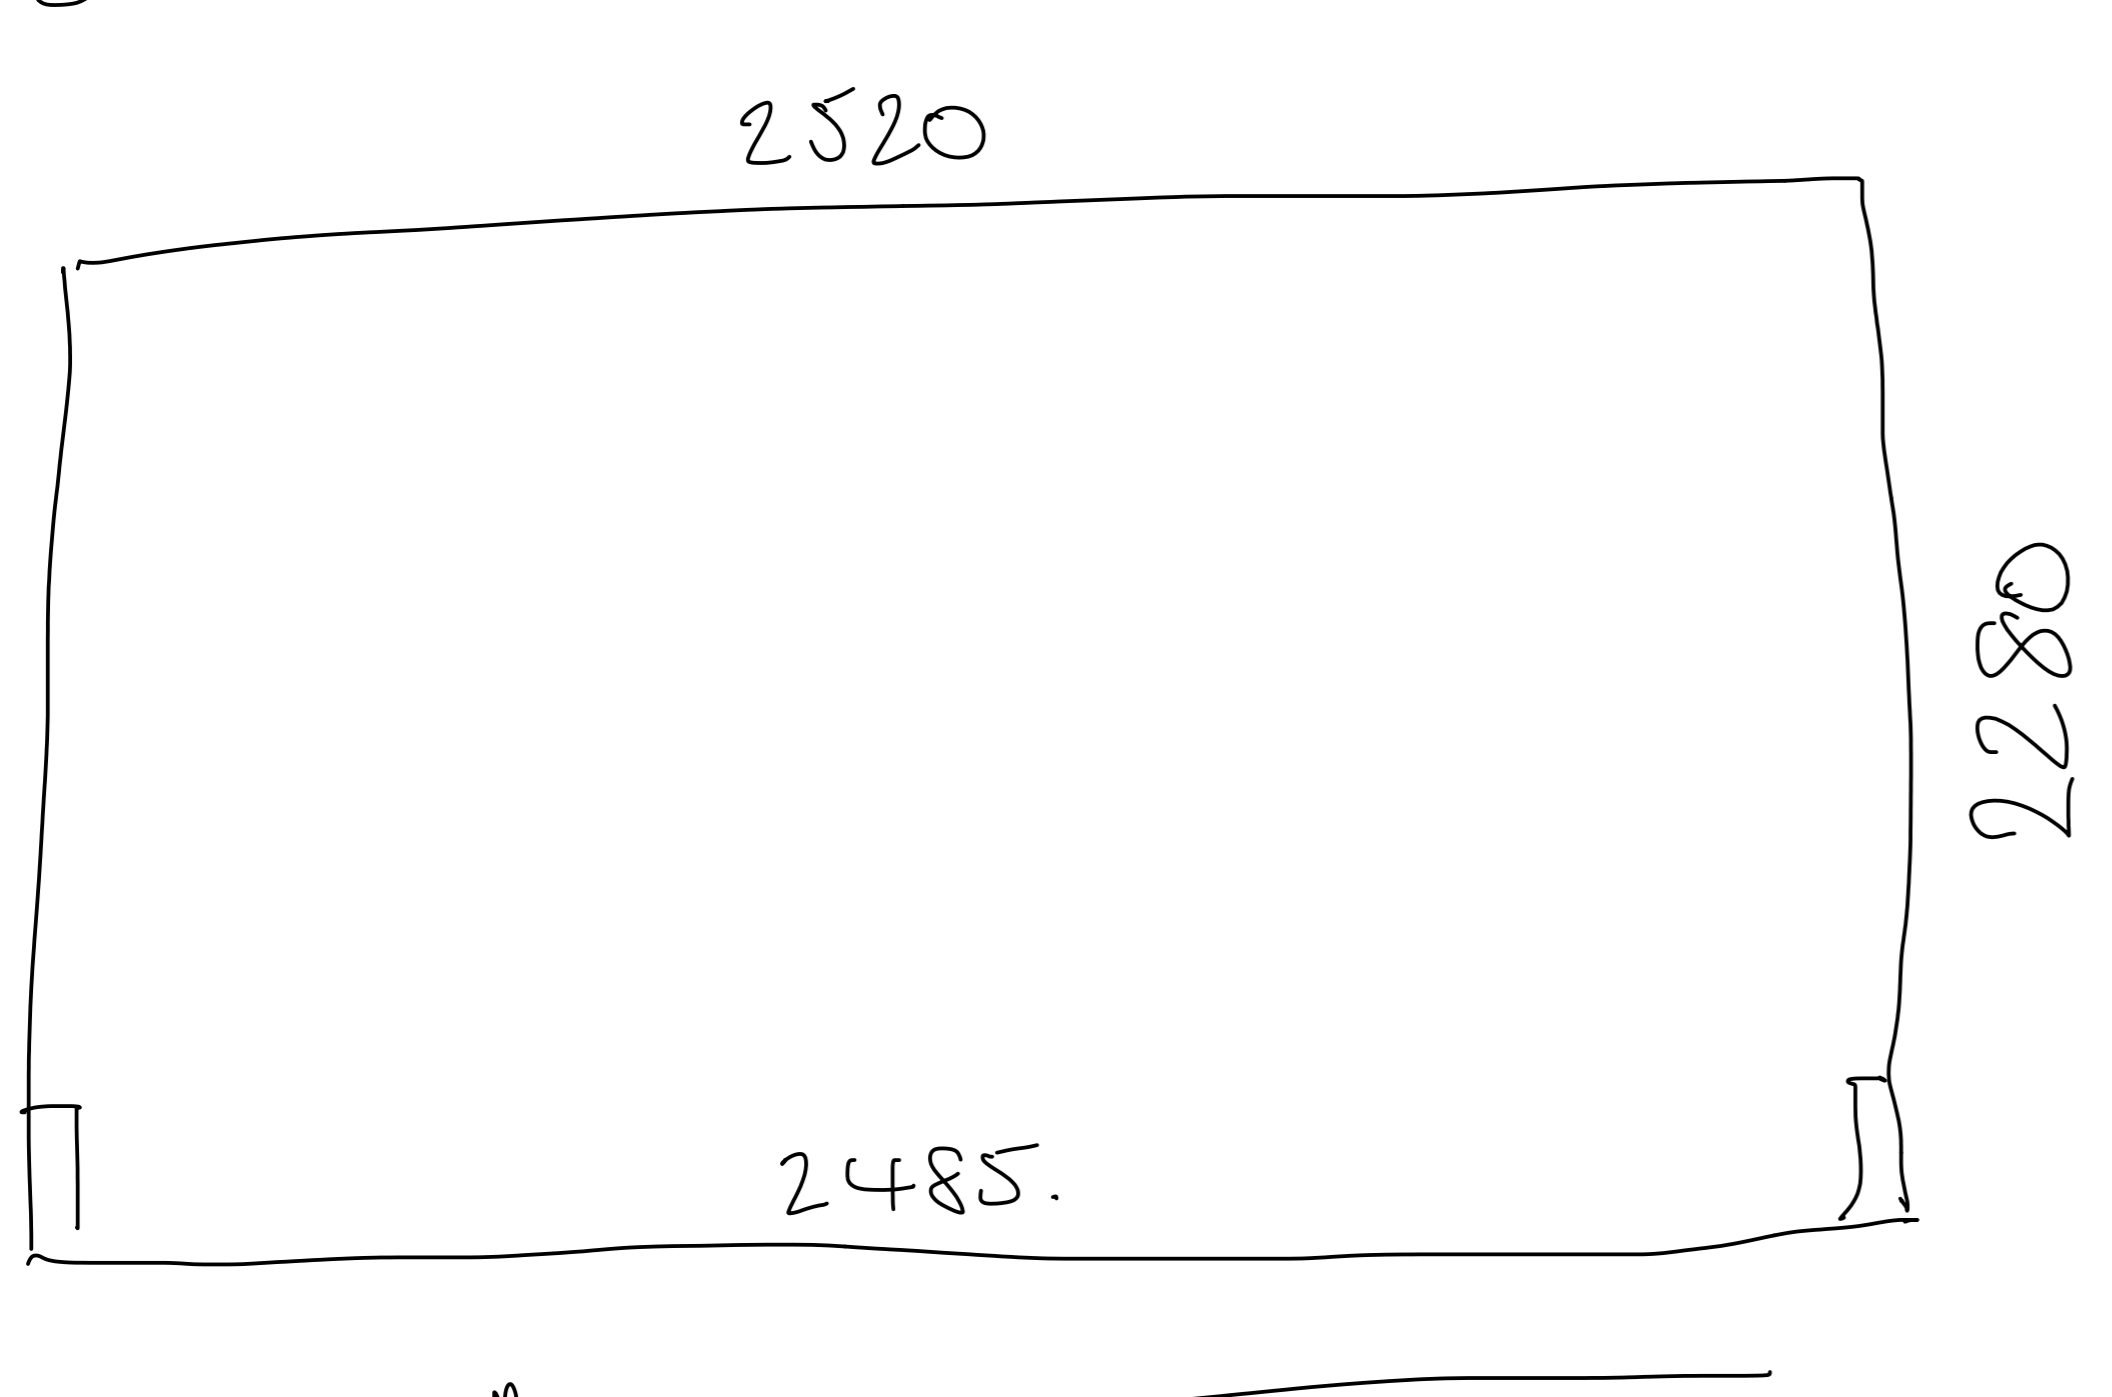

Unit
 Distant Hills.
 4737.

Face fix
 extension
 for handle 70mm To Back of
 BUND.

Skirting 20mm
 1175 High

Kitchen

Assess Horizon
 PARCEMENT.

Bed 2.

Horizon
 CLEAR

ll Bndm.