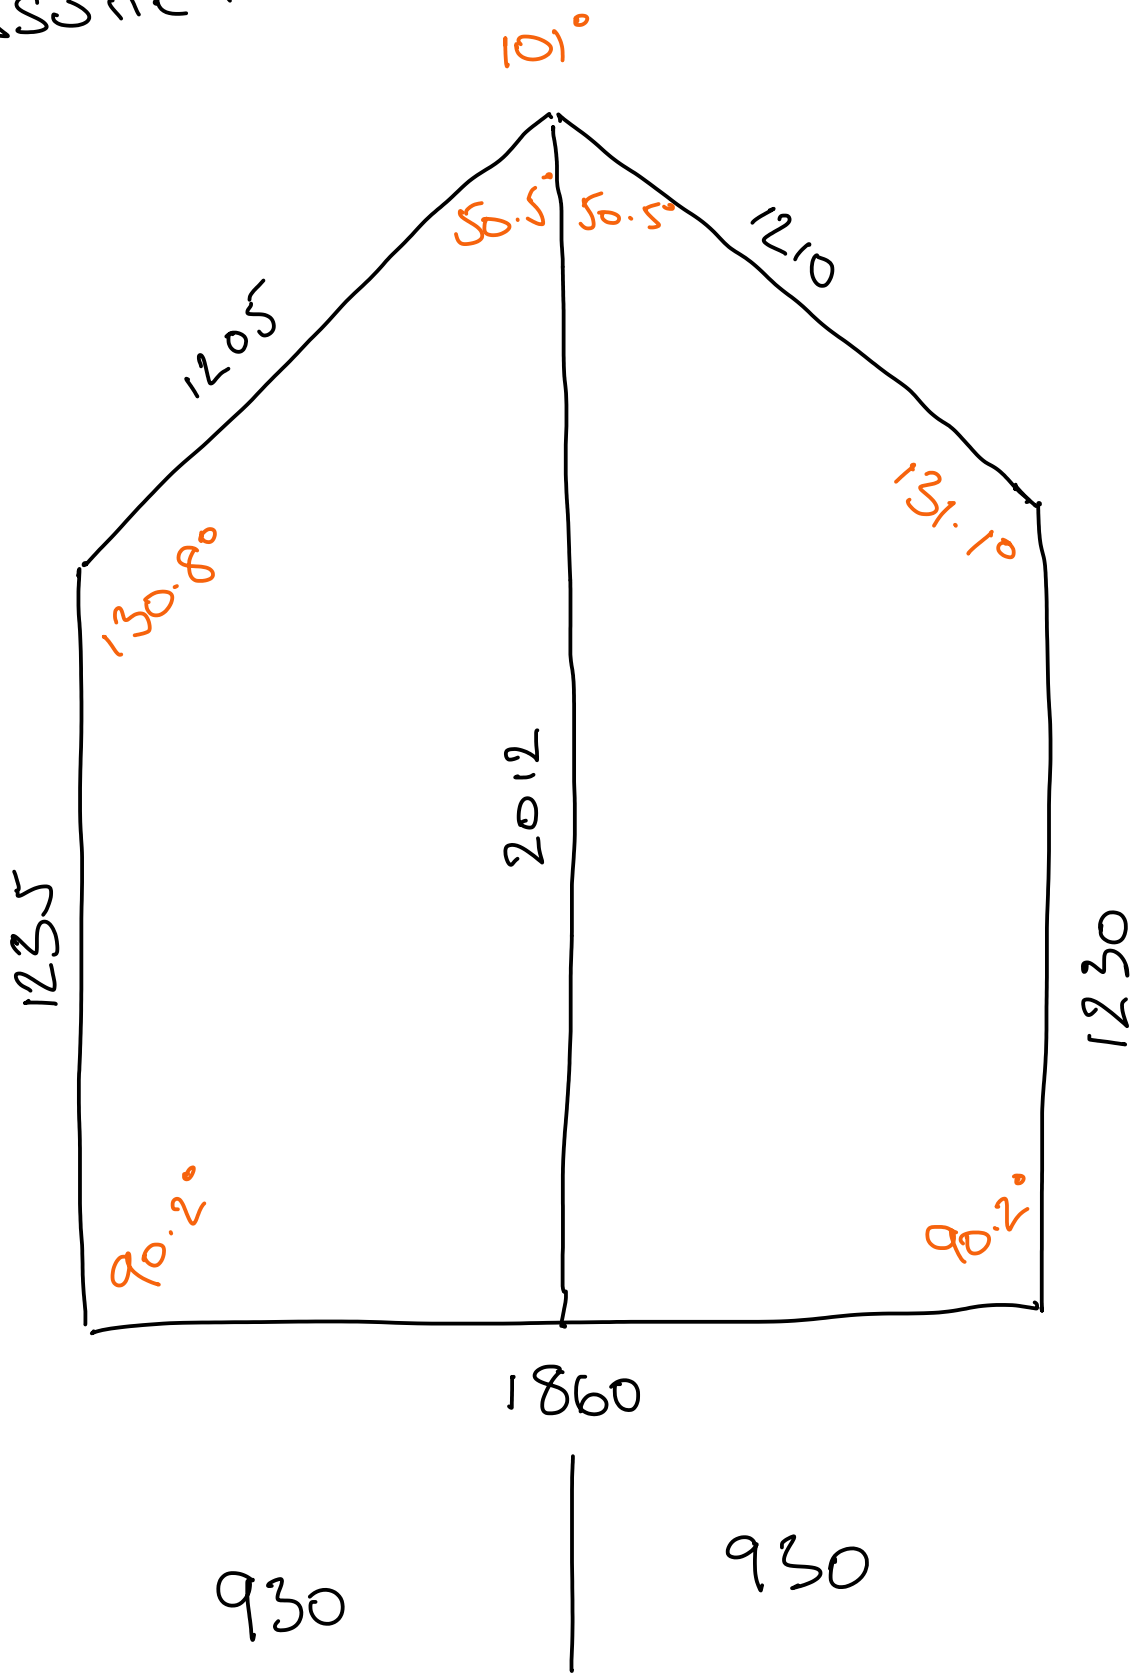

Back beam.

Back frames.

Garage.

Front window.

1740 x 995 r/s.