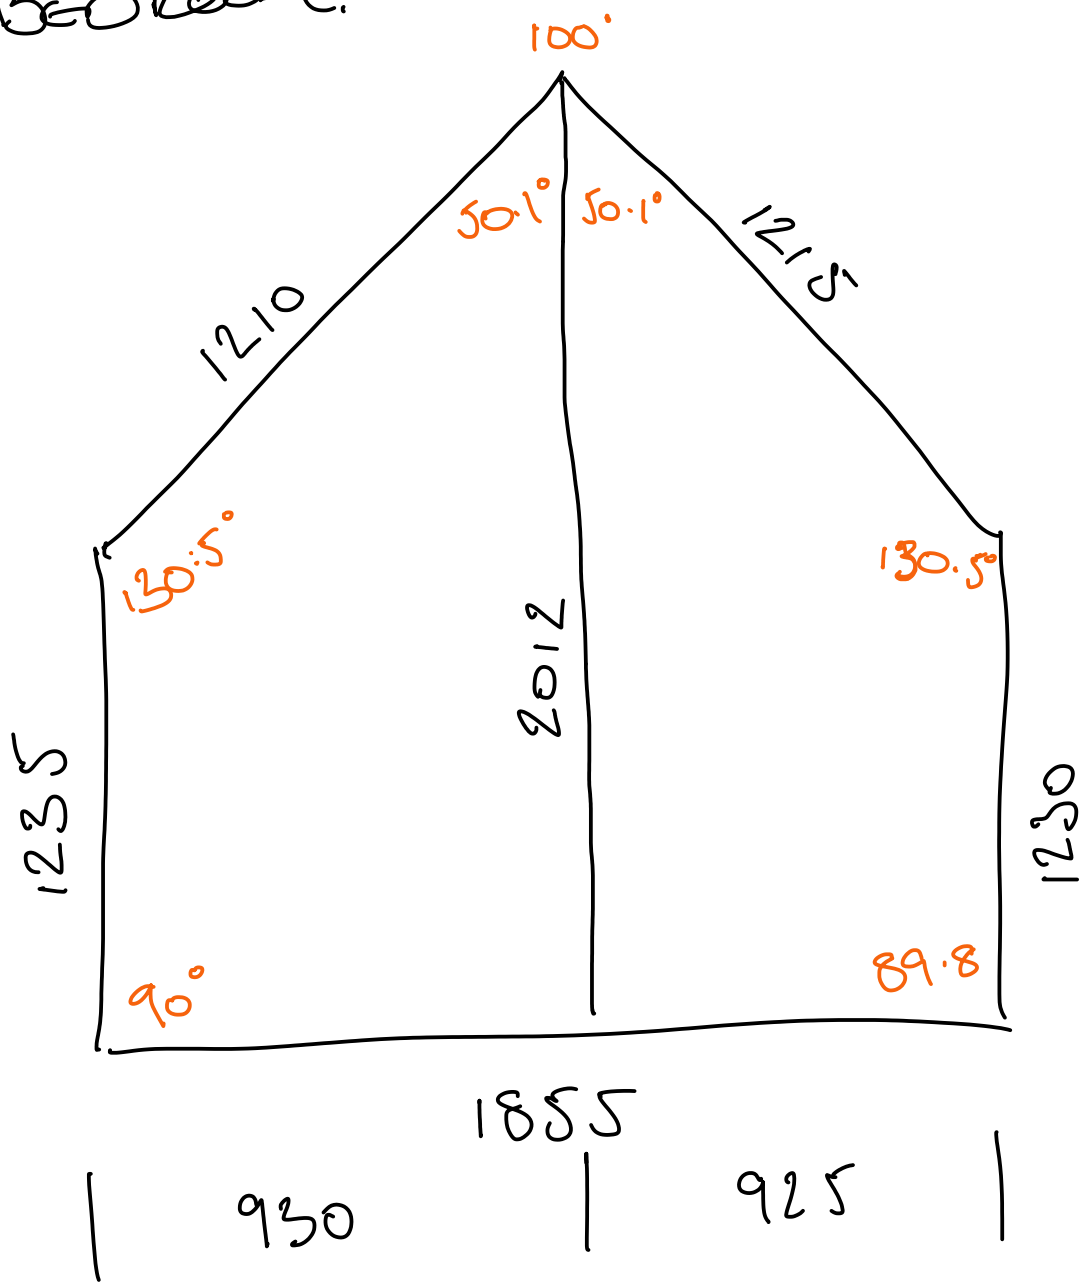

Back beam.

Back frames.

Garage.

Front window.

1740 x 995 r/s.