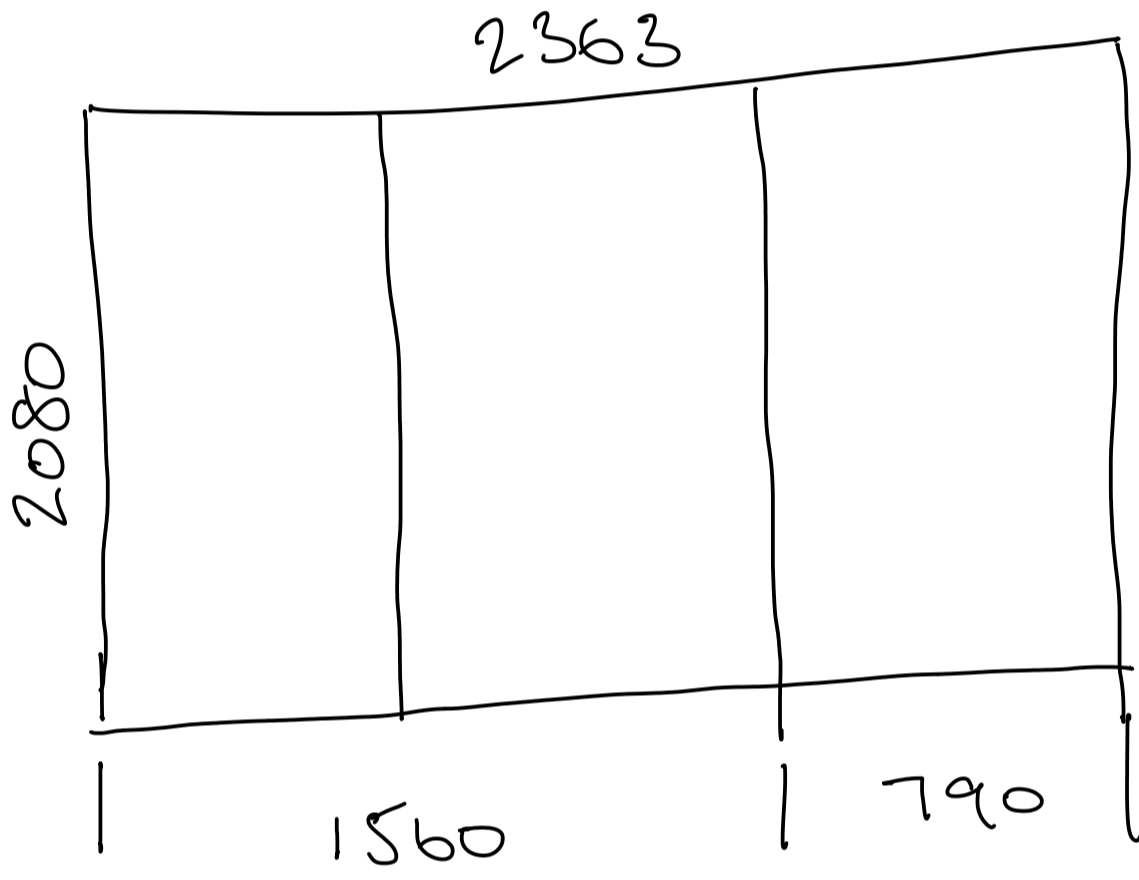

3000 x 2000 B/S. RU..

(2500 JOINT COVER DOORS)

AMOUNT 338 028

B. HANDS.

2315 SKIRTING

22mm SKIRTING EACH SIDE.

ANTRACITE CASSETTE.

BLACKOUT FABRIC.

DOOR. UNISMADE.

KITCHEN SINK.

1728 x 970 R/S.

KITCHEN SIDE.

1167 x 980 R/S.

KITCHEN DOOR.

865 x 2090 R/S. CU.

830 SKIRTING.