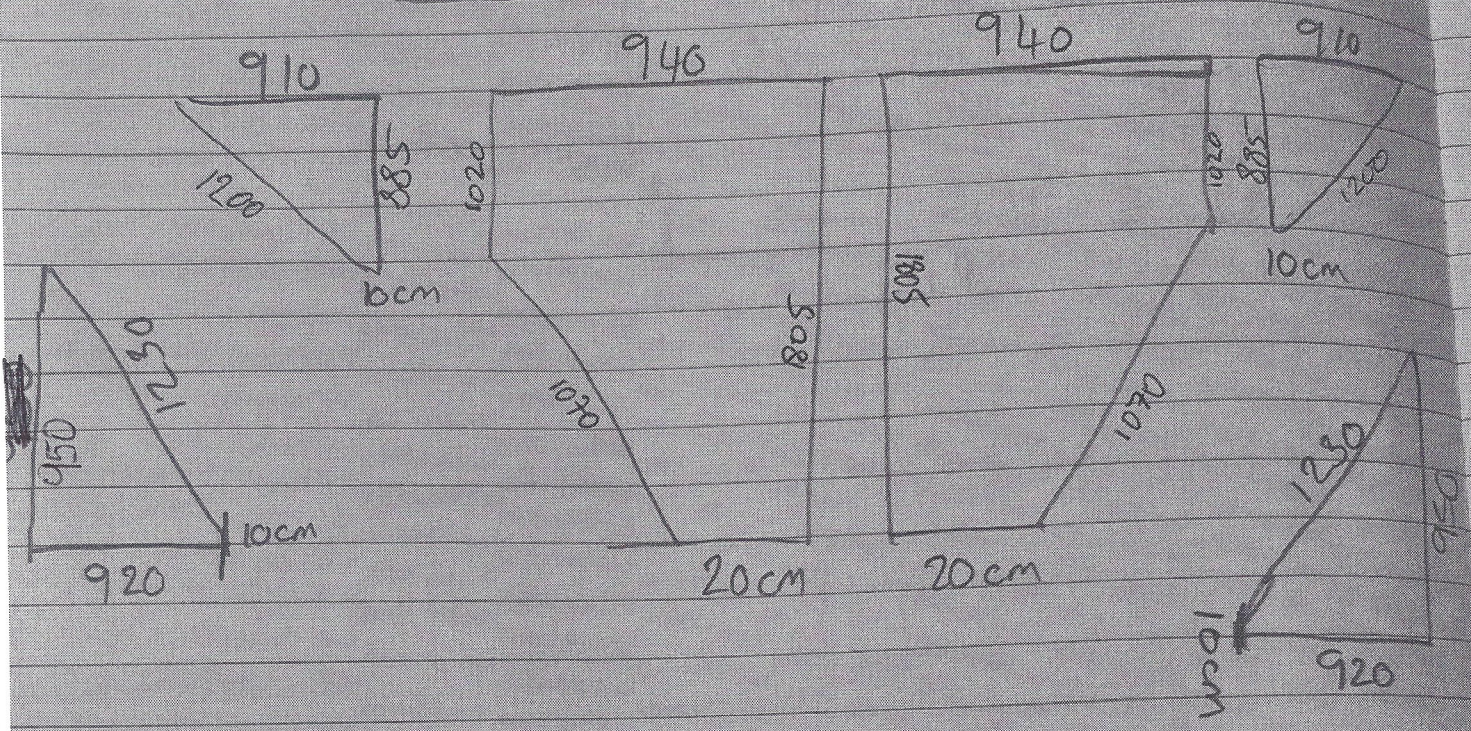

CONCORDE BLINDS DIRECT

REF 7796 BEDDOW

MR Beddow 7796

BLIND SIZES
 INFUSION ASC IVORY
 ANTI-FANNING
 STANDARD L-SHAPE BRACKETS
 2mt OPERATING WAND