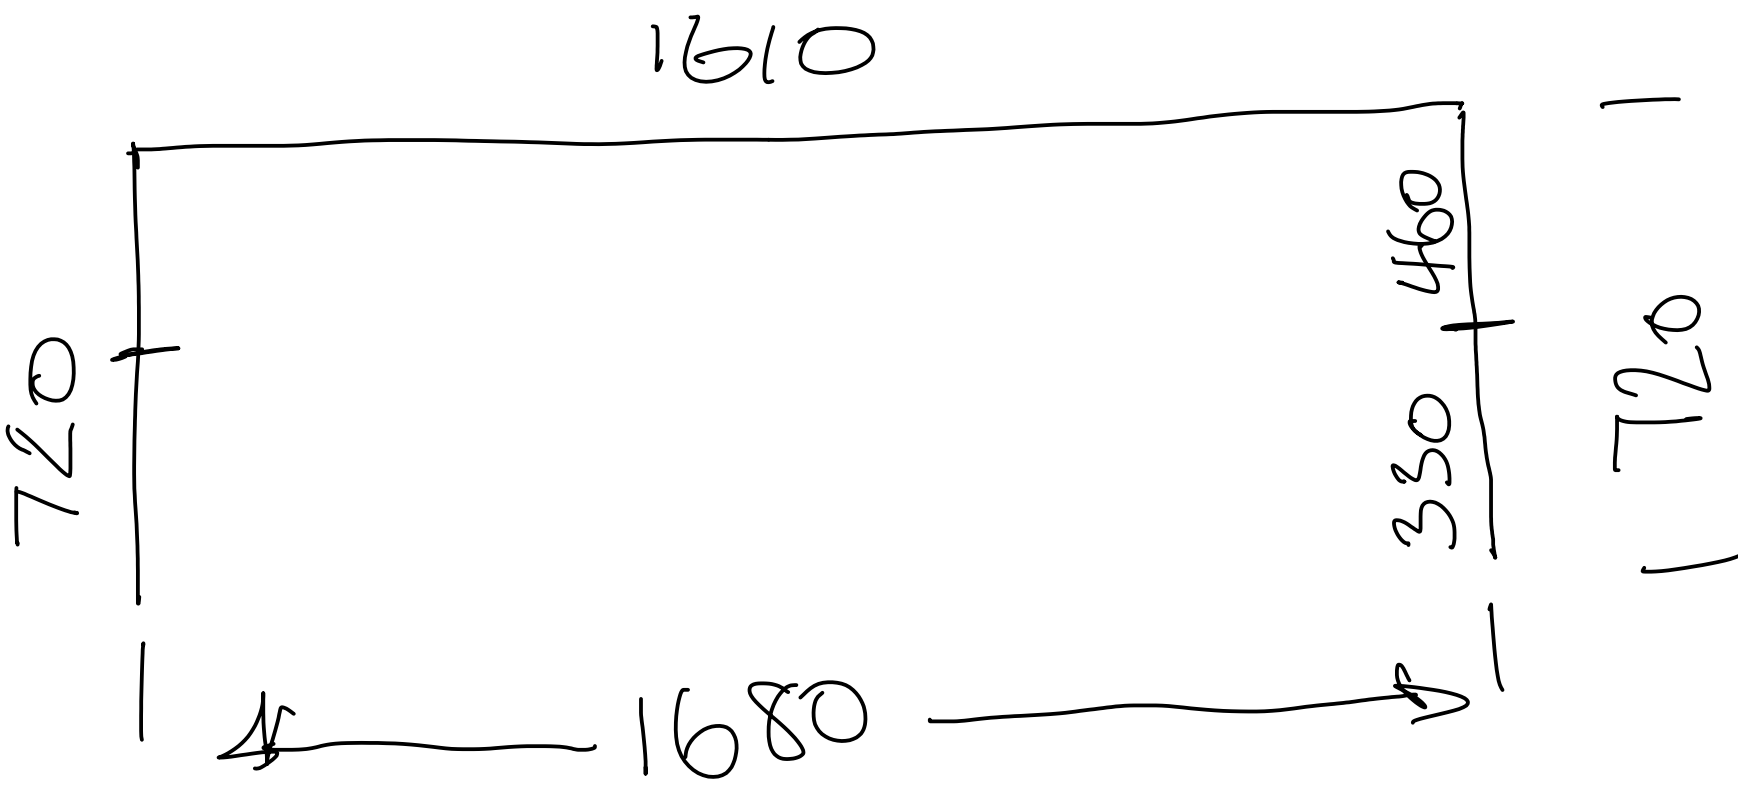

Living Room

KITCHEN SIDE.

600 x 980 B/S.

KITCHEN Deed.

575 x 1015 a/s. 24mm ~~gap~~.
WATER CAPS.

KITCHEN HALL.

1715 x 980 2/S.

LIVING BAY.

CHECK MEASURE.

Bedroom Bay.

CHECK MEASURE.

CURTAINS.

1325 Deed.
TO RADIATOR.

Office.

1145 x 1140 2/S.