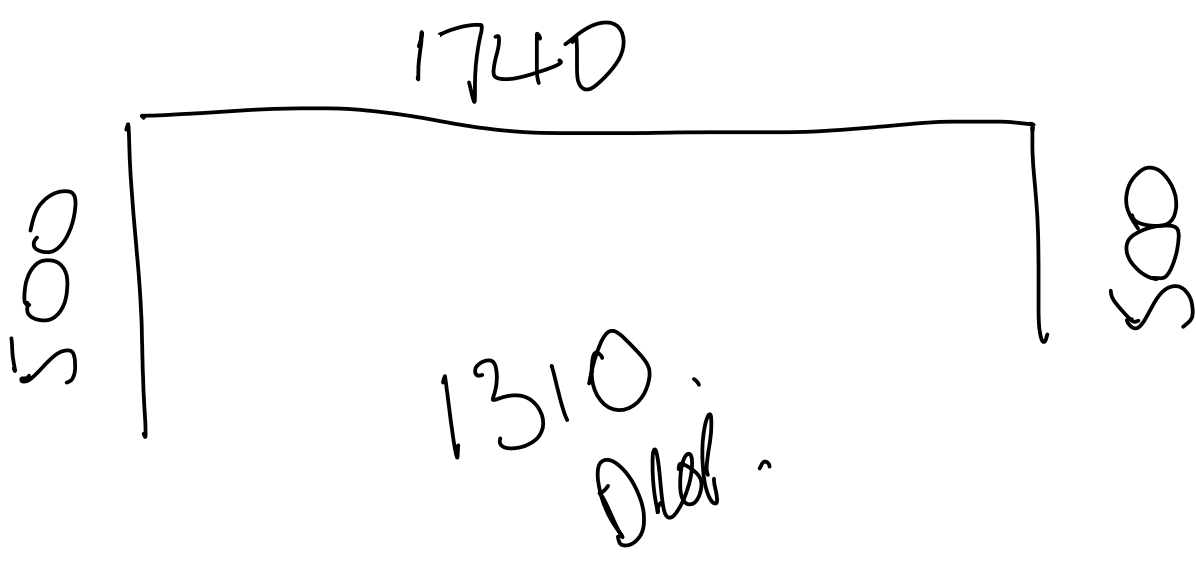

Living Room

KITCHEN SIDE.

600 x 980 B/S.

KITCHEN Deed.

575 x 1015 a/s. 24mm ~~gap~~.
WATER CAPS.

KITCHEN HALL.

1715 x 980 2/S.

LIVING BAY.

CHECK MEASURE.

Bedroom Bay.

CHECK MEASURE.

CURTAINS.

1325 Deed.
TO RADIATOR.

Office.

1145 x 1140 2/S.