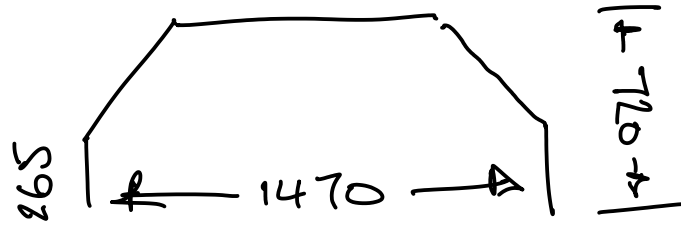

Living Room

KITCHEN SIDE.

600 x 980 B/S.

KITCHEN Deed.

575 x 1015 a/s. 24mm ~~gap~~.
WATER CAPS.

KITCHEN HALL.

1715 x 980 2/S.

LIVING BAY.

CHECK MEASURE.

Bedroom Bay.

CHECK MEASURE.

CURTAINS.

1325 Deed.
TO RADIATOR.

Office.

1145 x 1140 2/S.