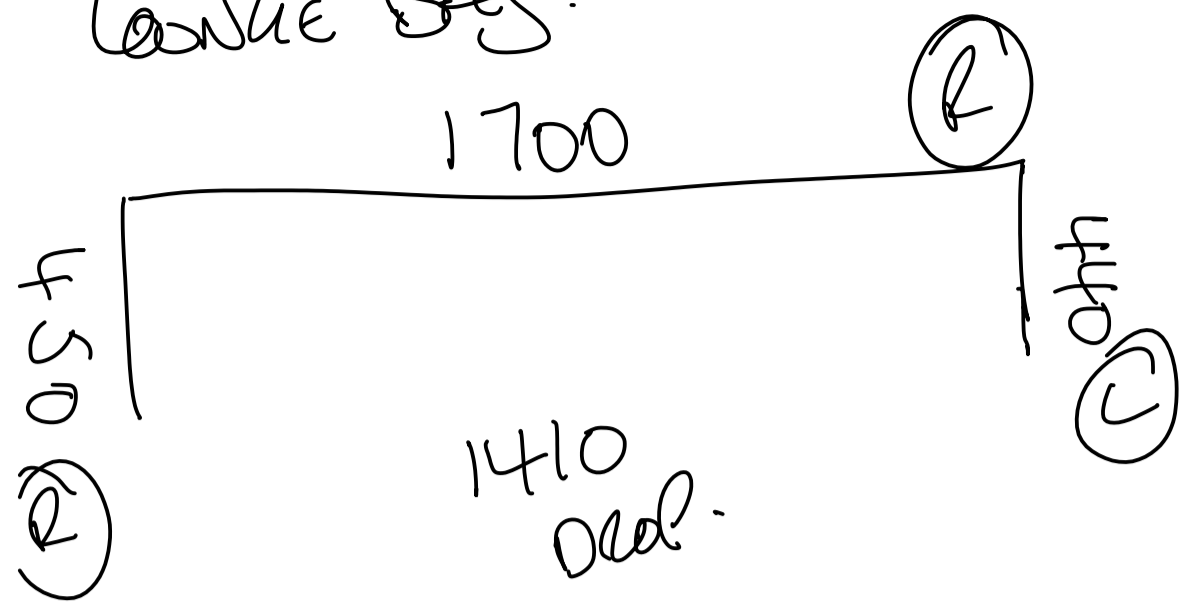

LOUNGE BAG.

DEDUCT FOR SIDE BUNDLES.

KITCHEN 1

1300 x 1100 B/S FACE. ^{OUTSIDE} RECESS.1135 x 975 B/S ^{INSIDE} RECESS.

KITCHEN 2

750 x 1100 B/S ^{FACE FIX.} OUTSIDE RECESS.575 x 995 B/S ^{INSIDE} RECESS

BED ROOM -

1160 x 1140 R/S.

1310 x 1230 B/S FACE FIX

SECRET GARDEN CREAM

F1173/01.

1370 WIDE

45.5 PR.

£20-50. PM.