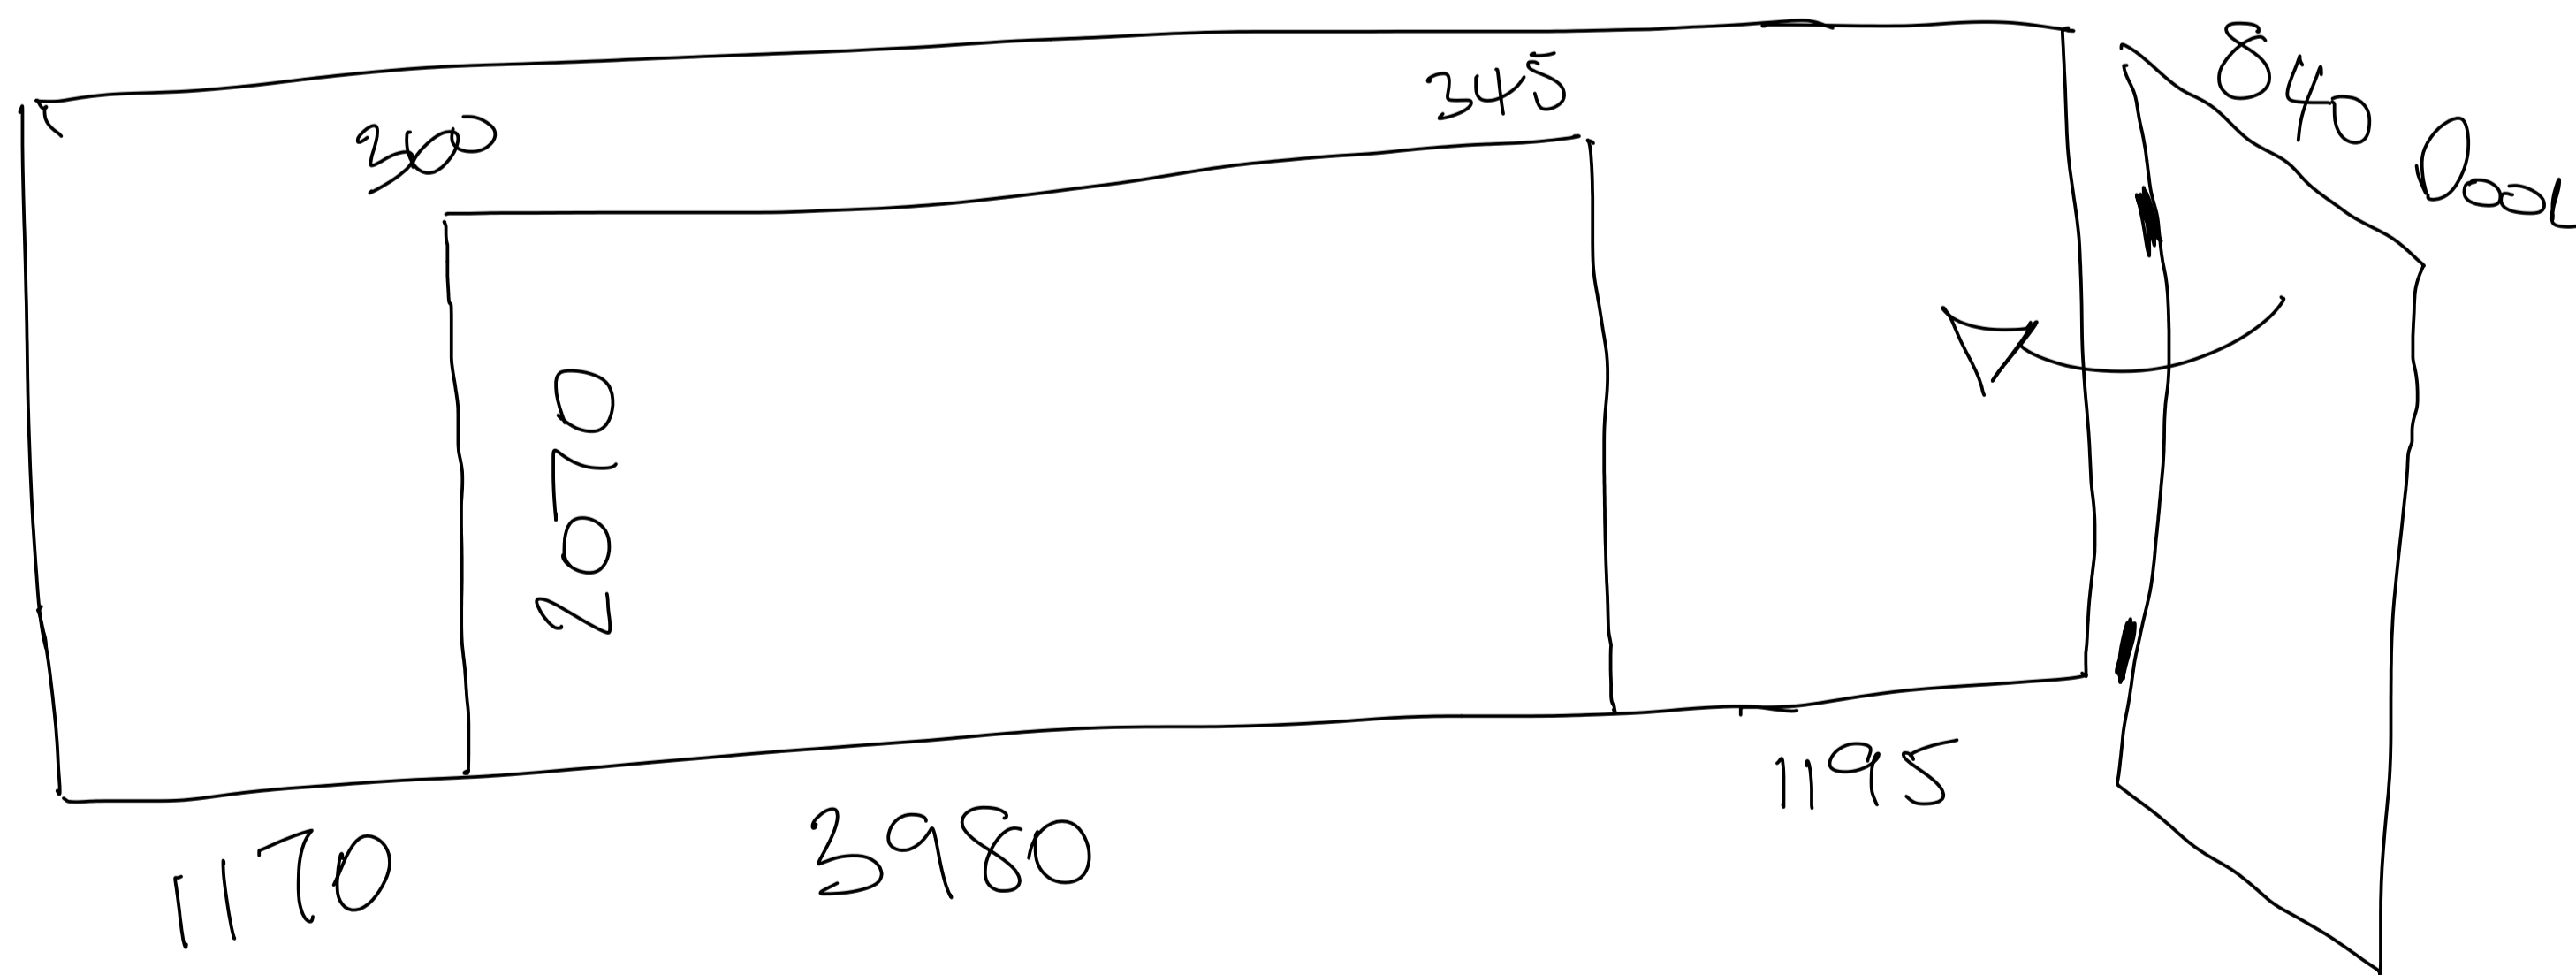

Boat Room

580 x 1015 g/s. Duo Roll ^{LT}
or _{or Linton.}
378 x 820 g/s 15mm

Hallway

875 x 1025 g/s.
or
688 x 825 g/s 15mm.

DRESSING AREA

985 x 827 g/s. 15mm BEAD.
ANTRACITE.
or
1165 x 1015 g/s No Bead (25mm Sew).
To Go In.

Bed 6.

Cur Job. VEVUK

BEAUFORT

SEE PICS.

Bed 5

785 x 750 g/s 15mm BEAD
ANTRACITE.

Access Not Possible.

fit 6 Moulded ROLLERS.

BUNDS + BRACKET ON SITE.

ADULT LOUNGE

257 x 1088 g/s. 15mm BEAD.

257 x 1088 g/s 15mm BEAD.

DOORS

- WORK OUT STACK FOR PAIR / SINGLE CURTAIN
- PRICE CURTAINS ON WIDE FABRIC.
- Moulded CURTAIN TRACK OR POLE TRACK.
- ↳ SEND INFO FOR BOOM + PRICE.