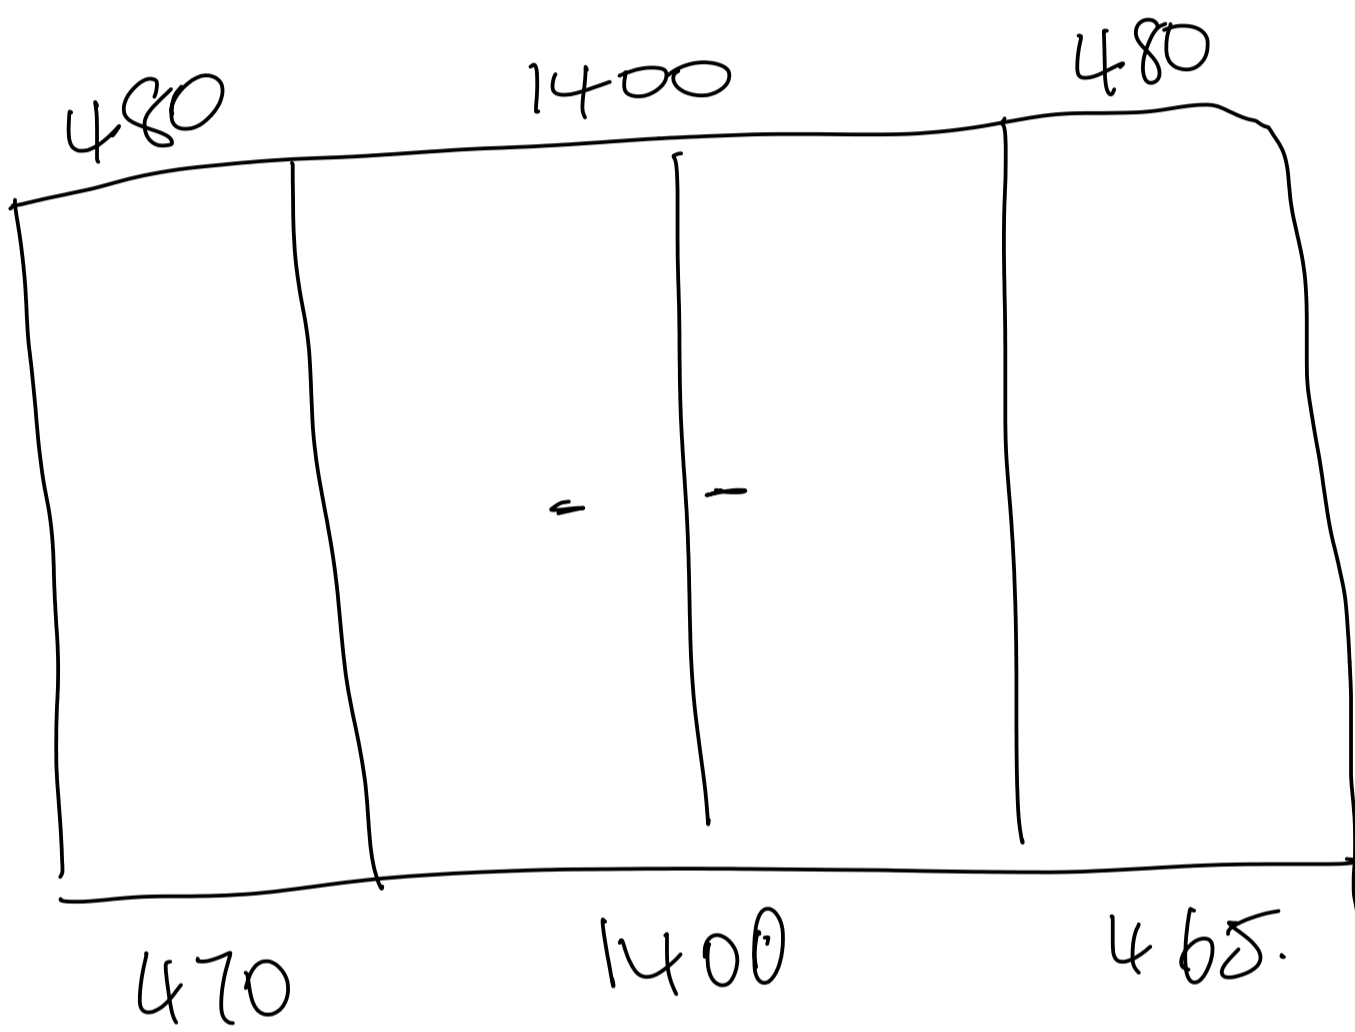

Jon Room.

2325 S SURETY.

2355 WAK WIDR

2060 RECESS DRP.

1200 MID POT SURETYS.

KITCHEN.

SINK - 1460 x 1000 B/S.

DINING - 1460 x 1090 B/S.

OVENS - 1380 x 1100 B/S.

ALLISON.PELLE@GMAIL.COM.