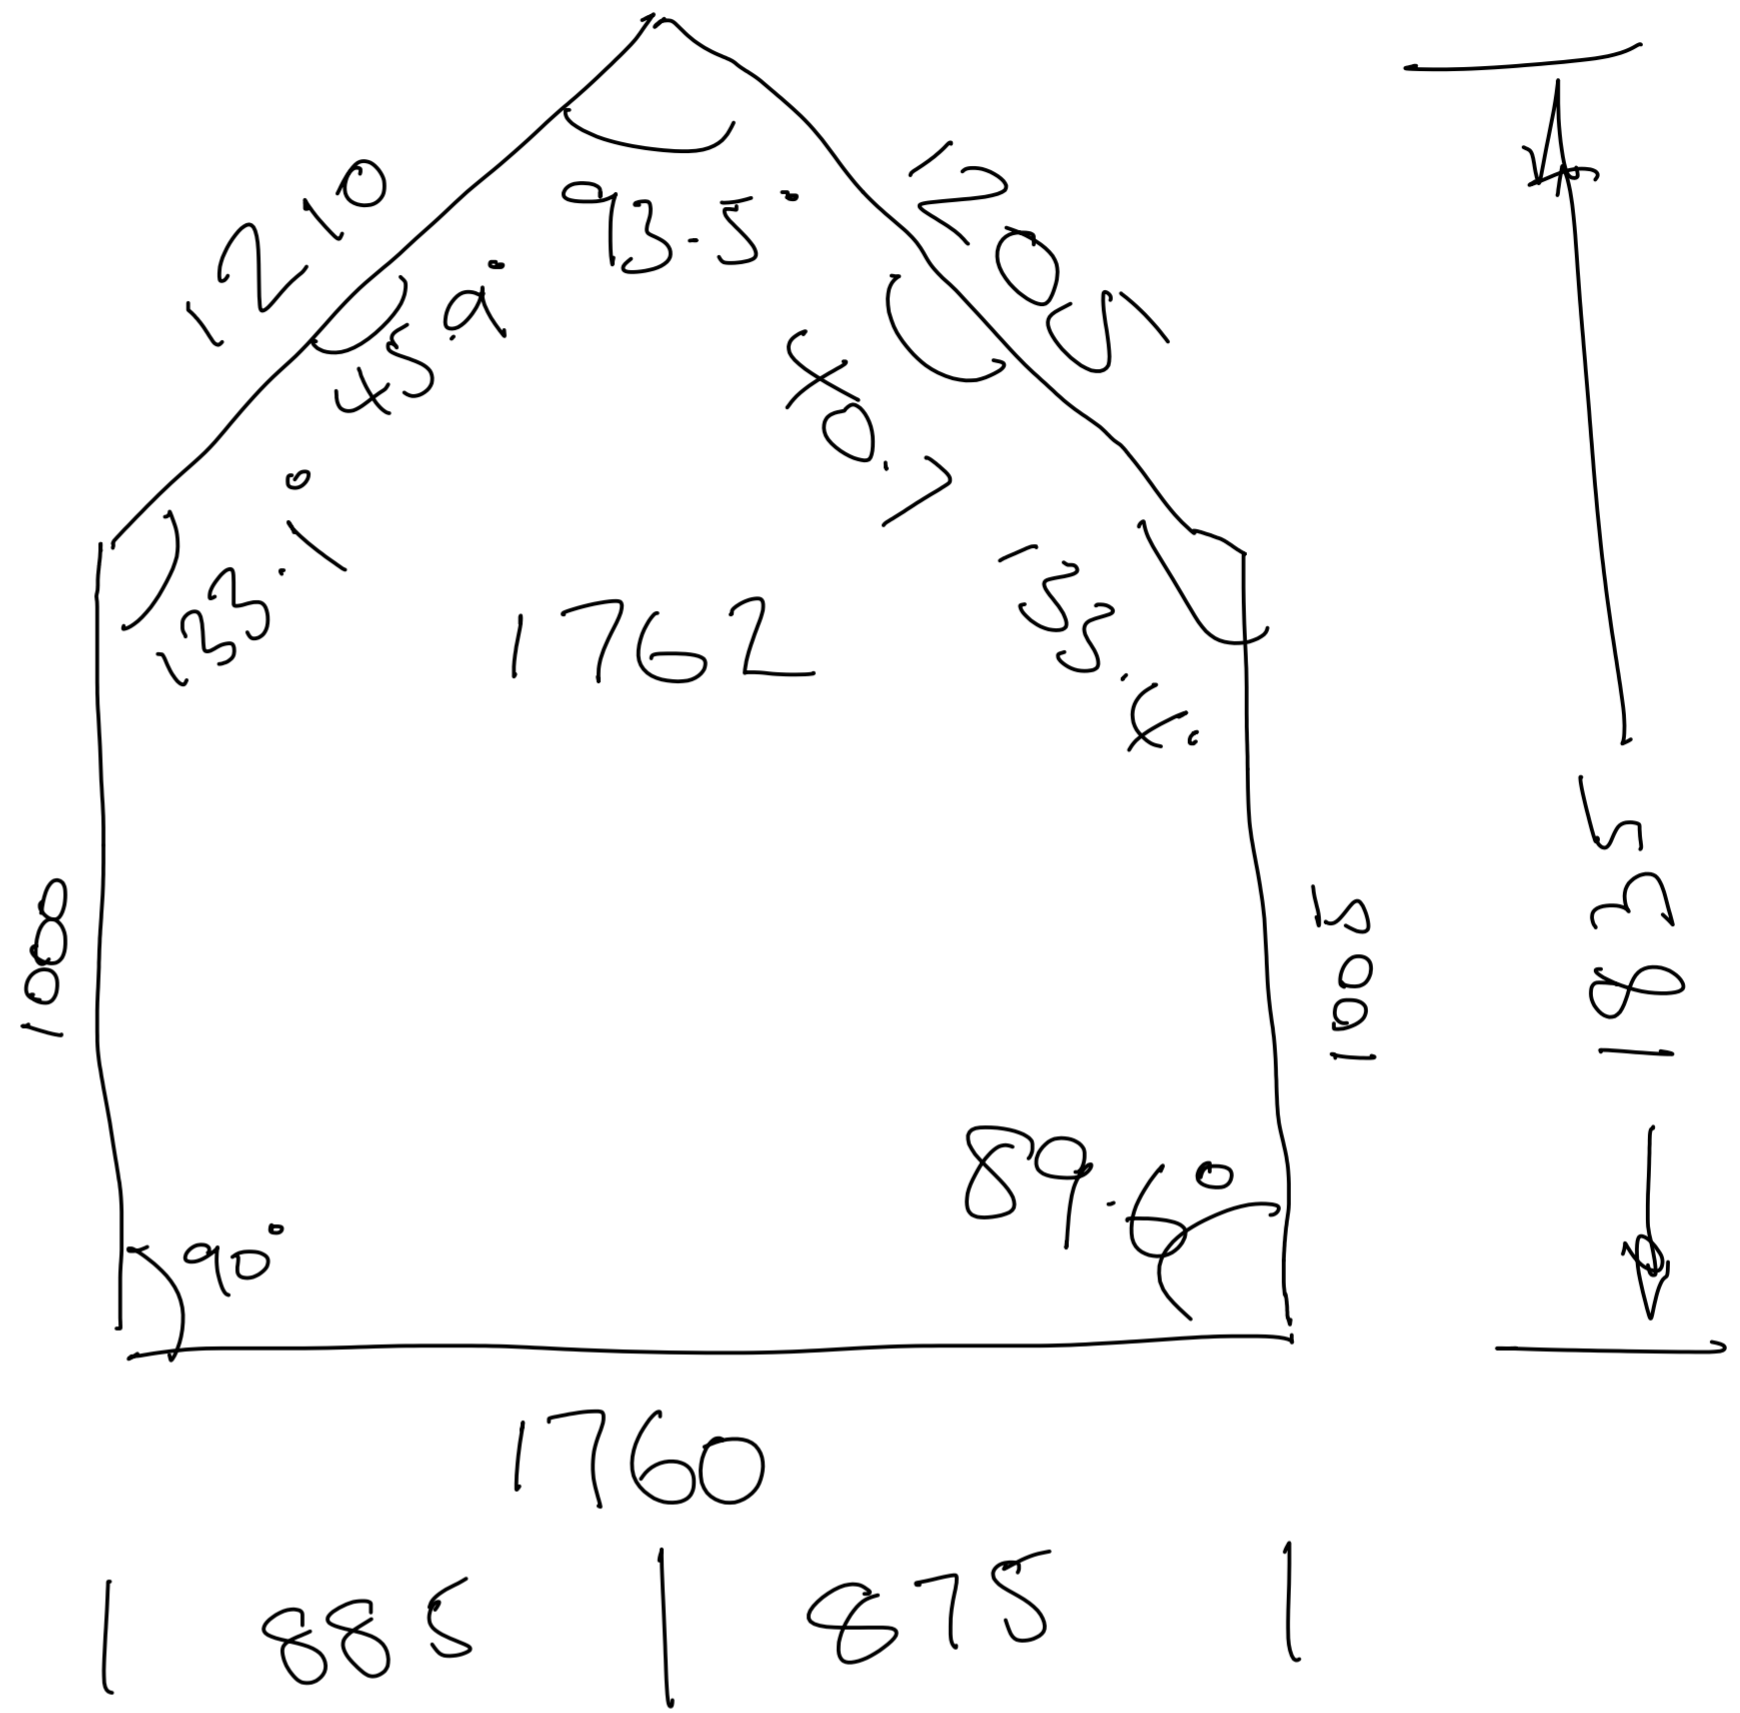

ACCURATE

EVAN RD SWAN.

WHITE LANE.

SILL 1585
off track.

1770 x 1008 R/S.