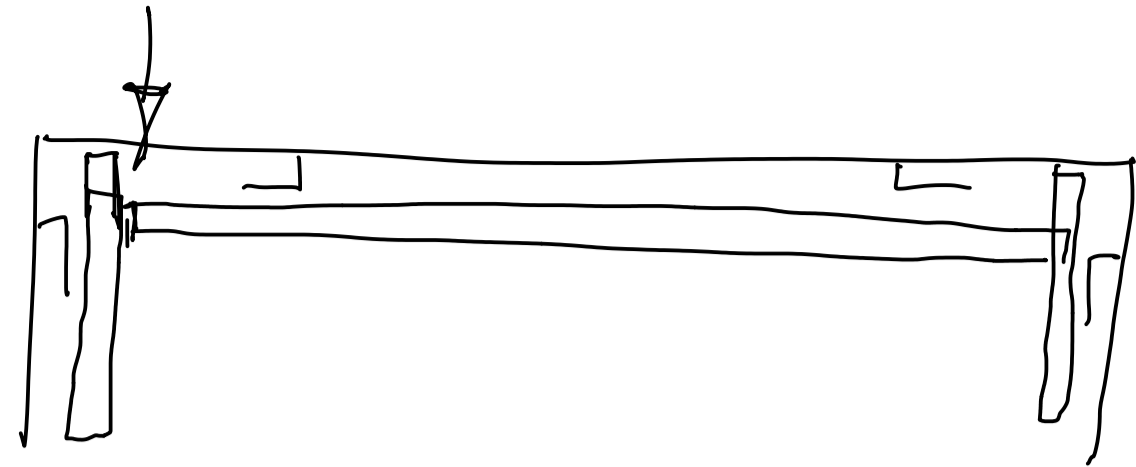

Window

30mm HANDLES.

Blasted Steel Cylinder

30mm Pole with white PILES. 38mm

Slab

1120 x 1120 B/S.

Usulan

1693 x 967 B/S. RM.

Doors

2800 x 2220 F/S.

Eyeb

STANDARD WINDOW.

KM ZIBA DIVIATA

CHILDREN'S ROOM,

Roof.

1135 x 1130 B/S. RM.

64mm PR

140mm.