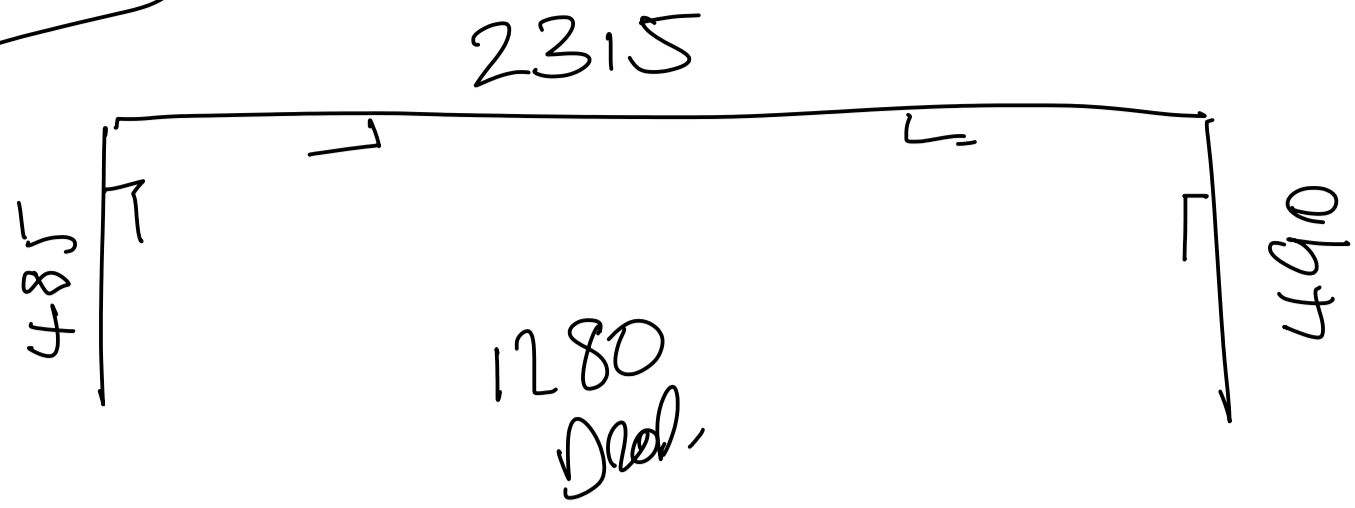

Window

30mm HANDLES.

Blasted Steel Cylinder

30mm Pole with white PILES. 38mm

Slab

1120 x 1120 B/S.

Usulan

1693 x 967 B/S. RM.

Doors

2800 x 2220 F/S.

Eyeb

STANDARD WINDOW.

KM ZIBA DIVIATA

CHILDREN'S ROOM,

Roof.

1135 x 1130 B/S. RM.

STUDIO & AREA SOOF.

F1097/65 138mm

E18 P.A.M.

Bed 3.

Roof.

845 x 1120 B/S RM

OLA KERRY SCRUBBLE OUV.

E20

64mm PR

140mm.