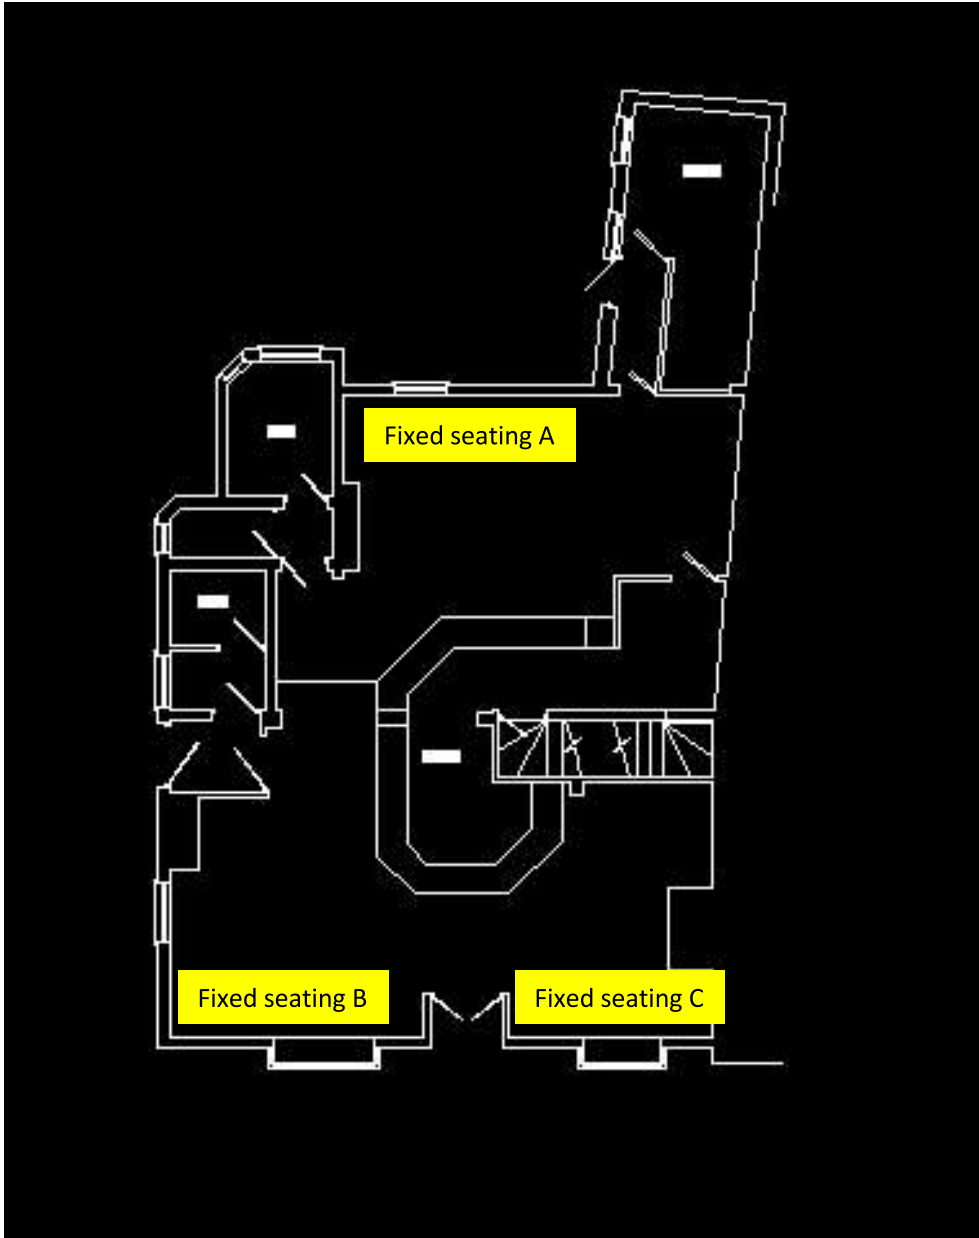

F1616/02

£48.00 RRP

Other Colourways

Fixed seating A

Seat cushion – fabric 6
Seat back – fabric 3

Fixed seating B

Seat cushion – fabric 1
Seat back – fabric 4

Fixed seating C