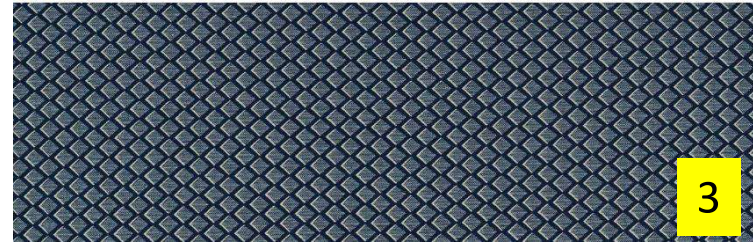

sunbury
design

UPHOLSTERY FABRICS

CLARKE & CLARKE

1

Hipster Maple 1917

2

COSMIC

FABRIC

MIDNIGHT/RUBY

F1616/02

£48.00 RRP

Other Colourways

3

EQUATOR

FABRIC

MIDNIGHT