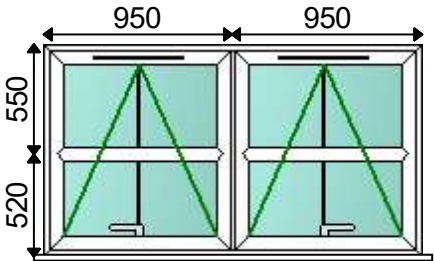

System	Veka Halo
Group	White Internal Casement
Outer Frame	56mm Outer Frame
Casement Sash	Int T Sash
Transom/Mullion	S T/M
Cill	150mm Cill
Reinforcement	STD CASEMENT REINF
Main Handles	FnF Window Handle Chrome
Main Hinges	Standard/Egress Hinges
Main Lock	TSL Lock
Drainage	Concealed
Finish1	White
Night Vent	MK2 5000 Link Vent External White
Night Vent	Sash Night Vent Sell 4000EA+ White
Night Vent	MK2 5000 Link Vent Internal White
Night Vent	Night Vent Sell Link 4000 Solid Colour
Night Vent	Link Vents 5000 Solid External Colour
Night Vent	Link Vents 5000 Solid Internal Colour
Night Vent	Glazepart 4000EA Solid Colour Match
Bead	28mm Bead System 10 MITRE
Bead	28mm Bead Contour White MITRE
Glass Type	(4/20/4) 4mm Optiwhite T/4mm K S T White Single V/H 18mm Geo Bar, Swiss Spacer - Black, Argon Filled

1 - 1900w x 1070h (Basic Frame Size)
1 - 1900w x 1100h, 30mm Cill
Viewed Outside

Window No: 17 of 18
Location: Rear Master Bedroom
Extras:

Summary

Description		Qty	Len1
56mm O/F Contour White		1	5964mm
Sash Run up Block		4	
White		1	

Qty	Size	Description
1	795x 442	(4/20/4) 4mm Optiwhite T/4mm K S T White Single V/H 18mm Geo Bar, Swiss Spacer - Black, Argon Filled (G/Bar)
1	795x 412	(4/20/4) 4mm Optiwhite T/4mm K S T White Single V/H 18mm Geo Bar, Swiss Spacer - Black, Argon Filled (G/Bar)
1	795x 442	(4/20/4) 4mm Optiwhite T/4mm K S T White Single V/H 18mm Geo Bar, Swiss Spacer - Black, Argon Filled (G/Bar)
1	795x 412	(4/20/4) 4mm Optiwhite T/4mm K S T White Single V/H 18mm Geo Bar, Swiss Spacer - Black, Argon Filled (G/Bar)