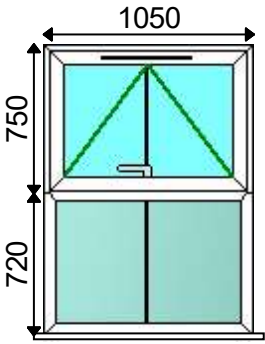

System Veka Halo
Group White Internal Casement
Outer Frame 56mm Outer Frame
Casement Sash Int T Sash
Transom/Mullion S T/M
Cill 150mm Cill
Reinforcement STD CASEMENT REINF
Main Handles FnF Window Handle Chrome
Main Hinges Standard/Egress Hinges
Main Lock TSL Lock
Drainage Concealed
Finish1 White
Night Vent MK2 5000 Link Vent External White
Night Vent Sash Night Vent Sell 4000EA+ White
Night Vent MK2 5000 Link Vent Internal White
Night Vent Night Vent Sell Link 4000 Solid Colour
Night Vent Link Vents 5000 Solid External Colour
Night Vent Link Vents 5000 Solid Internal Colour
Night Vent Glazepart 4000EA Solid Colour Match
Bead 28mm Bead System 10 MITRE
Bead 28mm Bead Contour White MITRE
Glass Type (4/20/4) 4mm Optiwhite T/4mm K S T White Single V/H 18mm Geo Bar, Swiss Spacer - Black, Argon Filled
Glass Type (4/20/4) 4mm Optiwhite/4mm K S White Single V/H 18mm Geo Bar, Swiss Spacer - Black, Argon Filled

1 - 1050w x 1470h (Basic Frame Size)
1 - 1050w x 1500h, 30mm Cill
Viewed Outside

Window No: 9 of 18
Location: Dining Room
Extras:

Summary

Description	Qty	Len1
56mm O/F Contour White	1	5076mm
Sash Run up Block	2	
White	1	

Qty	Size	Description
1	874x 595	(4/20/4) 4mm Optiwhite/4mm K S White Single V/H 18mm Geo Bar, Swiss Spacer - Black, Argon Filled (G/Bar)
1	968x 659	(4/20/4) 4mm Optiwhite T/4mm K S T White Single V/H 18mm Geo Bar, Swiss Spacer - Black, Argon Filled (G/Bar)