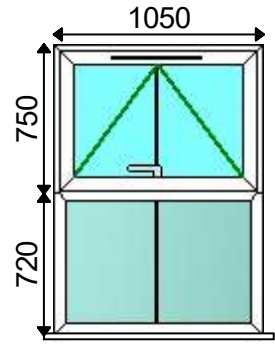

System Veka Halo
Group White Internal Casement
Outer Frame 56mm Outer Frame
Casement Sash Int T Sash
Transom/Mullion S T/M
Cill 150mm Cill
Reinforcement STD CASEMENT REINF
Main Handles FnF Window Handle Chrome
Main Hinges Standard/Egress Hinges
Main Lock TSL Lock
Drainage Concealed
Finish1 White
Night Vent MK2 5000 Link Vent External White
Night Vent Sash Night Vent Sell 4000EA+ White
Night Vent MK2 5000 Link Vent Internal White
Night Vent Night Vent Sell Link 4000 Solid Colour
Night Vent Link Vents 5000 Solid External Colour
Night Vent Link Vents 5000 Solid Internal Colour
Night Vent Glazepart 4000EA Solid Colour Match
Bead 28mm Bead System 10 MITRE
Bead 28mm Bead Contour White MITRE
Glass Type (4/20/4) 4mm Optiwhite T/4mm K S T White Single V/H 18mm Geo Bar, Swiss Spacer - Black, Argon Filled
Glass Type (4/20/4) 4mm Optiwhite/4mm K S White Single V/H 18mm Geo Bar, Swiss Spacer - Black, Argon Filled

1 - 1050w x 1470h (Basic Frame Size)
1 - 1050w x 1500h, 30mm Cill
Viewed Outside

Window No: 8 of 18
Location: Dining Room
Extras:

Summary

Description	Qty	Len1
56mm O/F Contour White	1	5076mm
Sash Run up Block	2	
White	1	

Qty	Size	Description
1	874x 595	(4/20/4) 4mm Optiwhite/4mm K S White Single V/H 18mm Geo Bar, Swiss Spacer - Black, Argon Filled (G/Bar)
1	968x 659	(4/20/4) 4mm Optiwhite T/4mm K S T White Single V/H 18mm Geo Bar, Swiss Spacer - Black, Argon Filled (G/Bar)