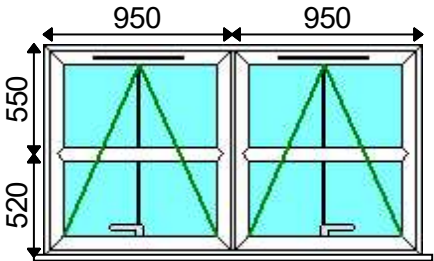

System Veka Halo
Group White Internal Casement
Outer Frame 56mm Outer Frame
Casement Sash Int T Sash
Transom/Mullion S T/M
Cill 150mm Cill
Reinforcement STD CASEMENT REINF
Main Handles FnF Window Handle Chrome
Main Hinges Standard/Egress Hinges
Main Lock TSL Lock
Drainage Concealed
Finish1 White
Night Vent MK2 5000 Link Vent External White
Night Vent Sash Night Vent Sell 4000EA+ White
Night Vent MK2 5000 Link Vent Internal White
Night Vent Night Vent Sell Link 4000 Solid Colour
Night Vent Link Vents 5000 Solid External Colour
Night Vent Link Vents 5000 Solid Internal Colour
Night Vent Glazepart 4000EA Solid Colour Match
Bead 28mm Bead System 10 MITRE
Bead 28mm Bead Contour White MITRE
Glass Type (4/20/4) 4mm Optiwhite/4mm K S White Single V/H 18mm Geo Bar, Swiss Spacer - Black, Argon Filled

1 - 1900w x 1070h (Basic Frame Size)
1 - 1900w x 1100h, 30mm Cill
Viewed Outside

Window No: 7 of 18
Location: Kitchen
Extras:

Summary

Description	Qty	Len1
56mm O/F Contour White	1	5964mm
Sash Run up Block	4	
White	1	

Qty	Size	Description
1	795x 442	(4/20/4) 4mm Optiwhite/4mm K S White Single V/H 18mm Geo Bar, Swiss Spacer - Black, Argon Filled (G/Bar)
1	795x 412	(4/20/4) 4mm Optiwhite/4mm K S White Single V/H 18mm Geo Bar, Swiss Spacer - Black, Argon Filled (G/Bar)
1	795x 442	(4/20/4) 4mm Optiwhite/4mm K S White Single V/H 18mm Geo Bar, Swiss Spacer - Black, Argon Filled (G/Bar)
1	795x 412	(4/20/4) 4mm Optiwhite/4mm K S White Single V/H 18mm Geo Bar, Swiss Spacer - Black, Argon Filled (G/Bar)