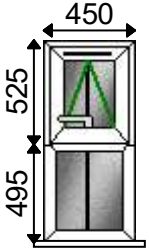

System Veka Halo
Group White Internal Casement
Outer Frame 56mm Outer Frame
Casement Sash Int T Sash
Transom/Mullion S T/M
Cill 150mm Cill
Reinforcement STD CASEMENT REINF
Main Handles FnF Window Handle Chrome
Main Hinges Standard/Egress Hinges
Main Lock TSL Lock
Drainage Concealed
Finish1 White
Night Vent MK2 2500 Link Vent External White
Night Vent Glazepart 2000EA Solid Colour Match
Night Vent Link Vents 2500 Solid External Colour
Night Vent Night Vent Sell Link 2000 Solid Colour
Night Vent Sash Night Vent Sell 2000EA White
Night Vent MK2 2500 Link Vent Internal White
Night Vent Link Vents 2500 Solid Internal Colour
Bead 28mm Bead System 10 MITRE
Bead 28mm Bead Contour White MITRE
Glass Type (4/20/4) 4mm Textured/4mm K S Florrielle, White Single V/H 18mm Geo Bar, Swiss Spacer - Black, Argon Filled

1 - 450w x 1020h (Basic Frame Size)
1 - 450w x 1050h, 30mm Cill
Viewed Outside

Window No: 10 of 18
Location: Lower WC
Extras:

Summary

Description	Qty	Len1
56mm O/F Contour White	1	2976mm
Sash Run up Block	2	
White	1	

Qty	Size	Description
1	274x 370	(4/20/4) 4mm Textured/4mm K S Florrielle, White Single V/H 18mm Geo Bar, Swiss Spacer - Black, Argon Filled (G/Bar)
1	368x 434	(4/20/4) 4mm Textured/4mm K S Florrielle, White Single V/H 18mm Geo Bar, Swiss Spacer - Black, Argon Filled (G/Bar)