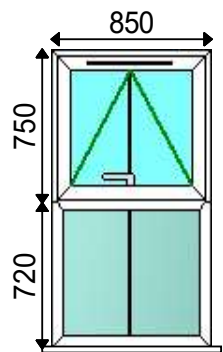

**1 - 850w x 1470h (Basic Frame Size)**  
**1 - 850w x 1500h, 30mm Cill**  
**Viewed Outside**

**Location: Lounge**  
**Extras:**

**Summary**

<b>Description</b>		<b>Qty</b>	<b>Len1</b>
56mm O/F Contour White		1	4676mm
Sash Run up Block		2	
White		1	