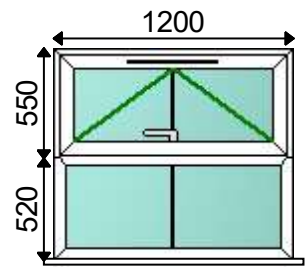

1 - 1200w x 1070h (Basic Frame Size)
1 - 1200w x 1100h, 30mm Cill
Viewed Outside