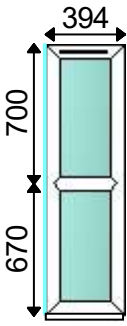

WARNING: Invalid Baypole Group Selected For Parent Bay/Conservatory. Window Sizes May Be Incorrect.

System	Veka Halo
Group	White Internal Casement
Outer Frame	72mm O/F Frame
Transom/Mullion	S T/M
Cill	150mm Cill
Reinforcement	STD CASEMENT REINF
Drainage	Concealed
Finish1	White
Night Vent	Glazepart 2500EA Solid Colour Match
Night Vent	Night Vent Sell 2500EA White
Night Vent	Night Vent Sell Link 2500 Solid Colour
Night Vent	MK2 2500 Link Vent External White
Night Vent	Link Vents 2500 Solid External Colour
Night Vent	MK2 2500 Link Vent Internal White
Night Vent	Link Vents 2500 Solid Internal Colour
Frame Extender	6mm Coupling Cover White
Frame Extender	6mm Coupling Cover Cover In
Frame Extender	6mm Ali Struct. Coup.
Frame Extender	6mm Coupling Cover Cover Out
Bead	28mm Bead System10 MITRE
Bead	28mm Bead Contour White MITRE
Glass Type	(4/20/4) 4mm Optiwhite T/4mm K S T Swiss Spacer - Black, Argon Filled

1 - 394w x 1370h (Basic Frame Size)
1 - 400w x 1400h, 30mm Cill
Viewed Outside

Window No: 5 of 18
Location: Flag 1:3:1
Extras:

Summary

Description	Qty	Len1
72mm O/F Contour White	1	3552mm
White	1	

Qty	Size	Description
1	280x 623	(4/20/4) 4mm Optiwhite T/4mm K S T Swiss Spacer - Black, Argon Filled
1	280x 593	(4/20/4) 4mm Optiwhite T/4mm K S T Swiss Spacer - Black, Argon Filled