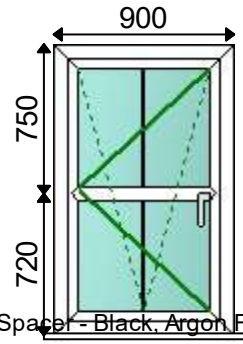

System Veka Halo
Group White T&T
Outer Frame 72mm O/F Frame
T/T Sash T/T Sash
Cill 150mm Cill
Reinforcement STD T&T REINF
T/T Handles Chrome Tilt & Turn
T/T Hinges Royal Gearing
Drainage Concealed
Finish1 White
Bead 28mm Bead System10 MITRE
Bead 28mm Bead Contour White MITRE
Glass Type (4/20/4) 4mm Optiwhite T/4mm K S T White Single V/H 18mm Geo Bar, Swiss Spacer - Black, Argon Filled

1 - 900w x 1470h (Basic Frame Size)
1 - 900w x 1500h, 30mm Cill
Viewed Outside

Window No: 11 of 18
Location: Landing
Extras:

Summary

Description		Qty	Len1
72mm O/F Contour White		1	4764mm
White		1	
Qty	Size	Description	
1	686x 623	(4/20/4) 4mm Optiwhite T/4mm K S T White Single V/H 18mm Geo Bar, Swiss Spacer - Black, Argon Filled (G/Bar)	
1	686x 593	(4/20/4) 4mm Optiwhite T/4mm K S T White Single V/H 18mm Geo Bar, Swiss Spacer - Black, Argon Filled (G/Bar)	

System Veka Halo
Group White Internal Casement
Outer Frame 56mm Outer Frame
Casement Sash Int T Sash
Transom/Mullion S T/M
Cill 150mm Cill
Reinforcement STD CASEMENT REINF
Main Handles FnF Window Handle Chrome
Main Hinges Standard/Egress Hinges
Main Lock TSL Lock
Drainage Concealed
Finish1 White
Night Vent MK2 5000 Link Vent External White
Night Vent Sash Night Vent Sell 4000EA+ White
Night Vent MK2 5000 Link Vent Internal White
Night Vent Night Vent Sell Link 4000 Solid Colour
Night Vent Link Vents 5000 Solid External Colour
Night Vent Link Vents 5000 Solid Internal Colour
Night Vent Glazepart 4000EA Solid Colour Match
Bead 28mm Bead System10 MITRE
Bead 28mm Bead Contour White MITRE
Glass Type (4/20/4) 4mm Optiwhite T/4mm K S T White Single V/H 18mm Geo Bar, Swiss Spacer - Black, Argon Filled