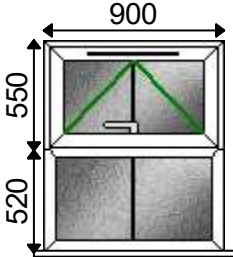

System Veka Halo
Group White Internal Casement
Outer Frame 56mm Outer Frame
Casement Sash Int T Sash
Transom/Mullion S T/M
Cill 150mm Cill
Reinforcement STD CASEMENT REINF
Main Handles FnF Window Handle Chrome
Main Hinges Standard/Egress Hinges
Main Lock TSL Lock
Drainage Concealed
Finish1 White
Night Vent MK2 5000 Link Vent External White
Night Vent Sash Night Vent Sell 4000EA+ White
Night Vent MK2 5000 Link Vent Internal White
Night Vent Night Vent Sell Link 4000 Solid Colour
Night Vent Link Vents 5000 Solid External Colour
Night Vent Link Vents 5000 Solid Internal Colour
Night Vent Glazepart 4000EA Solid Colour Match
Bead 28mm Bead System10 MITRE
Bead 28mm Bead Contour White MITRE
Glass Type (4/20/4) 4mm Textured/4mm K S Florrielle, White Single V/H 18mm Geo Bar, Swiss Spacer - Black, Argon Filled
Glass Type (4/20/4) 4mm Textured T/4mm K S T Florrielle, White Single V/H 18mm Geo Bar, Swiss Spacer - Black, Argon Filled

1 - 900w x 1070h (Basic Frame Size)
1 - 900w x 1100h, 30mm Cill
Viewed Outside

Window No: 15 of 18
Location: Lounge
Extras:

Summary

Description		Qty	Len1
56mm O/F Contour White		1	3976mm
Sash Run up Block		2	
White		1	
Qty	Size	Description	
1	724x 395	(4/20/4) 4mm Textured/4mm K S Florrielle, White Single V/H 18mm Geo Bar, Swiss Spacer - Black, Argon Filled (G/Bar)	
1	818x 459	(4/20/4) 4mm Textured T/4mm K S T Florrielle, White Single V/H 18mm Geo Bar, Swiss Spacer - Black, Argon Filled (G/Bar)