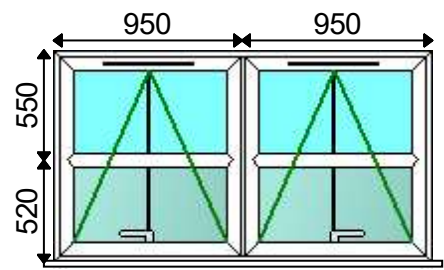

- 1 624x 395 (4/20/4) 4mm Optiwhite T/4mm K S T White Single V/H 18mm Geo Bar, Swiss Spacer - Black, Argon Filled (G/Bar)
- 1 718x 459 (4/20/4) 4mm Optiwhite T/4mm K S T White Single V/H 18mm Geo Bar, Swiss Spacer - Black, Argon Filled (G/Bar)

- **System** Veka Halo
- **Group** White Internal Casement
- **Outer Frame** 56mm Outer Frame
- **Casement Sash** Int T Sash
- **Transom/Mullion** S T/M
- **Cill** 150mm Cill
- **Reinforcement** STD CASEMENT REINF
- **Main Handles** FnF Window Handle Chrome
- **Main Hinges** Standard/Egress Hinges
- **Main Lock** TSL Lock
- **Drainage** Concealed
- **Finish1** White
- **Night Vent** MK2 5000 Link Vent External White
- **Night Vent** Sash Night Vent Sell 4000EA+ White
- **Night Vent** MK2 5000 Link Vent Internal White
- **Night Vent** Night Vent Sell Link 4000 Solid Colour
- **Night Vent** Link Vents 5000 Solid External Colour
- **Night Vent** Link Vents 5000 Solid Internal Colour
- **Night Vent** Glazepart 4000EA Solid Colour Match
- **Bead** 28mm Bead System10 MITRE
- **Bead** 28mm Bead Contour White MITRE
- **Glass Type** (4/20/4) 4mm Optiwhite T/4mm K S T White Single V/H 18mm Geo Bar, Swiss Spacer - Black, Argon Filled
- **Glass Type** (4/20/4) 4mm Optiwhite/4mm K S White Single V/H 18mm Geo Bar, Swiss Spacer - Black, Argon Filled

1 - 1900w x 1070h (Basic Frame Size)
1 - 1900w x 1100h, 30mm Cill
Viewed Outside

Window No: 14 of 18
Location: Back Bed 1
Extras:

Summary

Description	Qty	Len1
56mm O/F Contour White	1	5964mm
Sash Run up Block	4	
White	1	
Qty Size Description		
1 795x 442 (4/20/4) 4mm Optiwhite/4mm K S White Single V/H 18mm Geo Bar, Swiss Spacer - Black, Argon Filled (G/Bar)		
1 795x 412 (4/20/4) 4mm Optiwhite T/4mm K S T White Single V/H 18mm Geo Bar, Swiss Spacer - Black, Argon Filled (G/Bar)		
1 795x 442 (4/20/4) 4mm Optiwhite/4mm K S White Single V/H 18mm Geo Bar, Swiss Spacer - Black, Argon Filled (G/Bar)		
1 795x 412 (4/20/4) 4mm Optiwhite T/4mm K S T White Single V/H 18mm Geo Bar, Swiss Spacer - Black, Argon Filled (G/Bar)