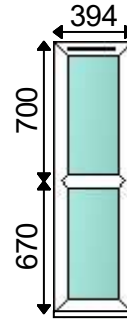

WARNING: Invalid Baypole Group Selected For Parent Bay/Conservatory. Window Sizes May Be Incorrect.

System	Veka Halo
Group	White Internal Casement
Outer Frame	72mm O/F Frame
Transom/Mullion	S T/M
Cill	150mm Cill
Reinforcement	STD CASEMENT REINF
Drainage	Concealed
Finish1	White
Night Vent	Glazepart 2500EA Solid Colour Match
Night Vent	Night Vent Sell 2500EA White
Night Vent	Night Vent Sell Link 2500 Solid Colour
Night Vent	MK2 2500 Link Vent External White
Night Vent	Link Vents 2500 Solid External Colour
Night Vent	MK2 2500 Link Vent Internal White
Night Vent	Link Vents 2500 Solid Internal Colour
Frame Extender	6mm Coupling Cover White
Frame Extender	6mm Coupling Cover Cover In
Frame Extender	6mm Ali Struct. Coup.
Frame Extender	6mm Coupling Cover Cover Out
Bead	28mm Bead System 10 MITRE
Bead	28mm Bead Contour White MITRE
Glass Type	(4/20/4) 4mm Optiwhite T/4mm K S T Swiss Spacer - Black, Argon Filled

1 - 394w x 1370h (Basic Frame Size)

1 - 400w x 1400h, 30mm Cill

Viewed Outside

Window No: 3 of 18

Location: Flag 1:1:1

Extras:

Summary

Description	Qty	Len1
72mm O/F Contour White	1	3552mm
White	1	
Qty	Size	Description
1	280x 623	(4/20/4) 4mm Optiwhite T/4mm K S T Swiss Spacer - Black, Argon Filled
1	280x 593	(4/20/4) 4mm Optiwhite T/4mm K S T Swiss Spacer - Black, Argon Filled