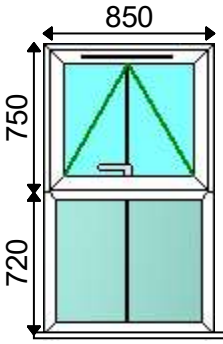

**1 - 850w x 1470h (Basic Frame Size)**  
**1 - 850w x 1500h, 30mm Cill**  
**Viewed Outside**

**Location: Lounge**  
**Extras:**

**Summary**

<b>Description</b>		<b>Qty</b>	<b>Len1</b>
56mm O/F Contour White		1	4676mm
Sash Run up Block		2	
White		1	

**1 - 850w x 1470h (Basic Frame Size)**  
**1 - 850w x 1500h, 30mm Cill**  
**Viewed Outside**

**Window No: 2 of 18**  
**Location: Lounge**  
**Extras:**

**Summary**

<b>Description</b>		<b>Qty</b>	<b>Len1</b>
56mm O/F Contour White		1	4676mm
Sash Run up Block		2	
White		1	