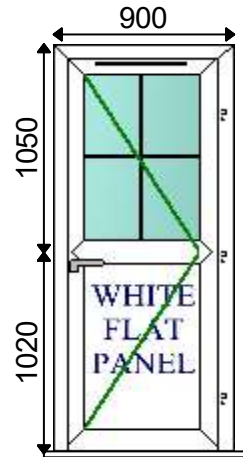

System Veka Halo
Group White Resi Door-Open In
Door Sash Open In (Z)
Cill 150mm Cill
Low Threshold Part M Threshold Silver
Reinforcement STD DOOR REINF
Door Handles F&F Balmoral LL Chrome
Door Hinges Nexus Flag Hinge White
Door Lock KUBU Smart Resi Door Lock
Drainage Concealed
Finish1 White
Night Vent MK2 5000 Link Vent External White
Night Vent Sash Night Vent Sell 4000EA+ White
Night Vent MK2 5000 Link Vent Internal White
Night Vent Night Vent Sell Link 4000 Solid Colour
Night Vent Link Vents 5000 Solid External Colour
Night Vent Link Vents 5000 Solid Internal Colour
Night Vent Glazepart 4000EA Solid Colour Match
Bead 28mm Bead System10 MITRE
Bead 28mm Bead Contour White MITRE
Glass Type Hurst Flat Panel White (Flat)
Glass Type (4/20/4) 4mm Optiwhite T/4mm K S T White Georgian Bar 18mm, Swiss Spacer - Black, Argon Filled

1 - 900w x 2070h (Basic Frame Size)
1 - 900w x 2100h, 30mm Cill
Viewed Outside

Window No: 6 of 18
Location: Kitchen
Extras:

Summary

Description	Qty	Len1
72mm O/F Contour White	1	2952mm
Part M Threshold Silver	1	900mm
84mm O/F Contour White	1	2070mm
50/50 Cylinder Nickel	1	
White	1	

Qty	Size	Description
1	610x 868	(4/20/4) 4mm Optiwhite T/4mm K S T White Georgian Bar 18mm, Swiss Spacer - Black, Argon Filled (G/Bar)
1	610x 870	Hurst Flat Panel White (Flat)