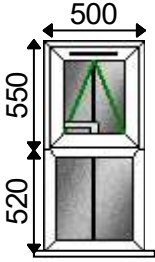

System Veka Halo
Group White Internal Casement
Outer Frame 56mm Outer Frame
Casement Sash Int T Sash
Transom/Mullion S T/M
Cill 150mm Cill
Reinforcement STD CASEMENT REINF
Main Handles FnF Window Handle Chrome
Main Hinges Standard/Egress Hinges
Main Lock TSL Lock
Drainage Concealed
Finish1 White
Night Vent MK2 2500 Link Vent External White
Night Vent Glazepart 2000EA Solid Colour Match
Night Vent Link Vents 2500 Solid External Colour
Night Vent Night Vent Sell Link 2000 Solid Colour
Night Vent Sash Night Vent Sell 2000EA White
Night Vent MK2 2500 Link Vent Internal White
Night Vent Link Vents 2500 Solid Internal Colour
Bead 28mm Bead System 10 MITRE
Bead 28mm Bead Contour White MITRE
Glass Type (4/20/4) 4mm Textured/4mm K S Florrielle, White Single V/H 18mm Geo Bar, Swiss Spacer - Black, Argon Filled
Glass Type (4/20/4) 4mm Textured T/4mm K S T Florrielle, White Single V/H 18mm Geo Bar, Swiss Spacer - Black, Argon Filled

1 - 500w x 1070h (Basic Frame Size)
1 - 500w x 1100h, 30mm Cill
Viewed Outside

Window No: 16 of 18
Location: En-Suite
Extras:

Summary

Description		Qty	Len1
56mm O/F Contour White		1	3176mm
Sash Run up Block		2	
White		1	
Qty	Size	Description	
1	324x 395	(4/20/4) 4mm Textured/4mm K S Florrielle, White Single V/H 18mm Geo Bar, Swiss Spacer - Black, Argon Filled (G/Bar)	
1	418x 459	(4/20/4) 4mm Textured T/4mm K S T Florrielle, White Single V/H 18mm Geo Bar, Swiss Spacer - Black, Argon Filled (G/Bar)