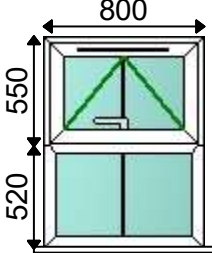

Window No: 12 of 18
Location: Front Bed 1
Extras:

Summary

Description		Qty	Len1
56mm O/F Contour White		1	4576mm
Sash Run up Block		2	
White		1	

Qty	Size	Description
1	1024x 395	(4/20/4) 4mm Optiwhite T/4mm K S T White Single V/H 18mm Geo Bar, Swiss Spacer - Black, Argon Filled (G/Bar)
1	1118x 459	(4/20/4) 4mm Optiwhite T/4mm K S T White Single V/H 18mm Geo Bar, Swiss Spacer - Black, Argon Filled (G/Bar)

System	Veka Halo
Group	White Internal Casement
Outer Frame	56mm Outer Frame
Casement Sash	Int T Sash
Transom/Mullion	S T/M
Cill	150mm Cill
Reinforcement	STD CASEMENT REINF
Main Handles	FnF Window Handle Chrome
Main Hinges	Standard/Egress Hinges
Main Lock	TSL Lock
Drainage	Concealed
Finish1	White
Night Vent	MK2 5000 Link Vent External White
Night Vent	Sash Night Vent Sell 4000EA+ White
Night Vent	MK2 5000 Link Vent Internal White
Night Vent	Night Vent Sell Link 4000 Solid Colour
Night Vent	Link Vents 5000 Solid External Colour
Night Vent	Link Vents 5000 Solid Internal Colour
Night Vent	Glazepart 4000EA Solid Colour Match
Bead	28mm Bead System10 MITRE
Bead	28mm Bead Contour White MITRE
Glass Type	(4/20/4) 4mm Optiwhite T/4mm K S T White Single V/H 18mm Geo Bar, Swiss Spacer - Black, Argon Filled

1 - 800w x 1070h (Basic Frame Size)
1 - 800w x 1100h, 30mm Cill
Viewed Outside

Window No: 13 of 18
Location: Front Bed 2
Extras:

Summary

Description		Qty	Len1
56mm O/F Contour White		1	3776mm
Sash Run up Block		2	
White		1	

Qty	Size	Description