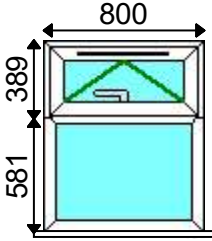

System Veka Halo
Group White Internal Casement
Outer Frame 56mm Outer Frame
Casement Sash Int T Sash
Transom/Mullion S T/M
Cill 150mm Cill
Reinforcement STD CASEMENT REINF
Main Handles FnF Window Handle Chrome
Main Hinges Standard/Egress Hinges
Main Lock TSL Lock
Drainage Concealed
Finish1 White
Night Vent MK2 5000 Link Vent External White
Night Vent Sash Night Vent Sell 4000EA+ White
Night Vent MK2 5000 Link Vent Internal White
Night Vent Night Vent Sell Link 4000 Solid Colour
Night Vent Link Vents 5000 Solid External Colour
Night Vent Link Vents 5000 Solid Internal Colour
Night Vent Glazepart 4000EA Solid Colour Match
Bead 28mm Bead System10 MITRE
Bead 28mm Bead Contour White MITRE
Glass Type (4/20/4) 4mm Optiwhite/4mm K S Swiss Spacer - Black, Argon Filled

1 - 800w x 970h (Basic Frame Size)
1 - 800w x 1000h, 30mm Cill
Viewed Outside

Window No: 18 of 18
Location: Lounge
Extras:

Summary

Description	Qty	Len1
56mm O/F Contour White	1	3576mm
Sash Run up Block	2	
White	1	

Qty	Size	Description
1	624x 234	(4/20/4) 4mm Optiwhite/4mm K S Swiss Spacer - Black, Argon Filled
1	718x 520	(4/20/4) 4mm Optiwhite/4mm K S Swiss Spacer - Black, Argon Filled

Additional items for Bay/Bow/Conservatory 1:

P/Code	Description	Qty	Len1	Len2	Cut/Fit?
110103-0	150mm Cill White	2	403w		[. . .]
110103-0	150mm Cill White	1	1406w		[. . .]

Order Extras:

Description	Qty	Len1
Job Box for Ancill	1