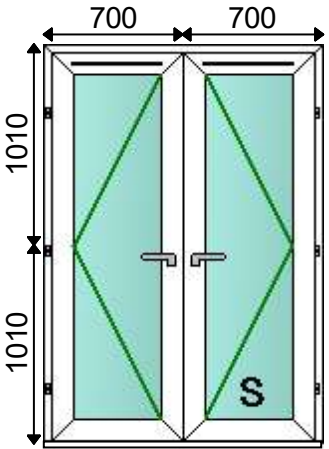

WARNING: Invalid Baypole Group Selected For Parent Bay/Conservatory. Window Sizes May Be Incorrect.

- **System** Veka Halo
- **Group** White French Door-Open Out
- **Outer Frame** 72mm/56MM O/F Frame
- **Door Sash** Open Out (T)
- **Cill** 150mm Cill
- **Low Threshold** Part M Threshold Silver
- **Reinforcement** STD DOOR REINF
- **Door Handles** F&F Balmoral LL Chrome
- **Door Hinges** Nexus Flag Hinge White
- **Door Lock** KUBU French Door Lock & Slave
- **Drainage** Concealed
- **Finish1** White
- **Night Vent** MK2 5000 Link Vent External White
- **Night Vent** Sash Night Vent Sell 4000EA+ White
- **Night Vent** MK2 5000 Link Vent Internal White
- **Night Vent** Night Vent Sell Link 4000 Solid Colour
- **Night Vent** Link Vents 5000 Solid External Colour
- **Night Vent** Link Vents 5000 Solid Internal Colour
- **Night Vent** Glazepart 4000EA Solid Colour Match
- **Bead** 28mm Bead System10 MITRE
- **Bead** 28mm Bead Contour White MITRE
- **Glass Type** (4/20/4) 4mm Optiwhite T/4mm K S T Swiss Spacer - Black, Argon Filled

1 - 1400w x 2020h (Basic Frame Size)
1 - 1400w x 2050h, 30mm Cill
Viewed Outside

Window No: 4 of 18
Location: Flag 1:2:1
Extras:

Summary

Description	Qty	Len1
72mm O/F Contour White	1	5422mm
Part M Threshold Silver	1	1400mm
50/50 Cylinder Nickel Key Alike	1	
Door Restrictor	2	
White	1	

Qty	Size	Description
1	463x1774	(4/20/4) 4mm Optiwhite T/4mm K S T Swiss Spacer - Black, Argon Filled
1	463x1774	(4/20/4) 4mm Optiwhite T/4mm K S T Swiss Spacer - Black, Argon Filled