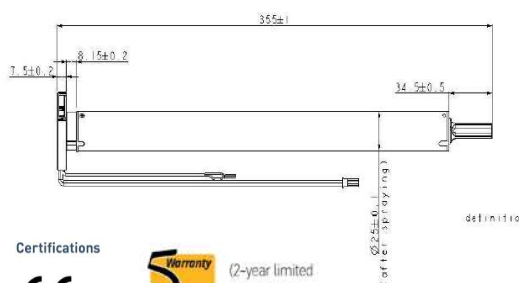

## Dimensions

Motor length	~355 mm
Motor head	~7,5mm
Tube min Ø (int):	26,6 mm

Certifications

(2-year limited warranty on batteries)