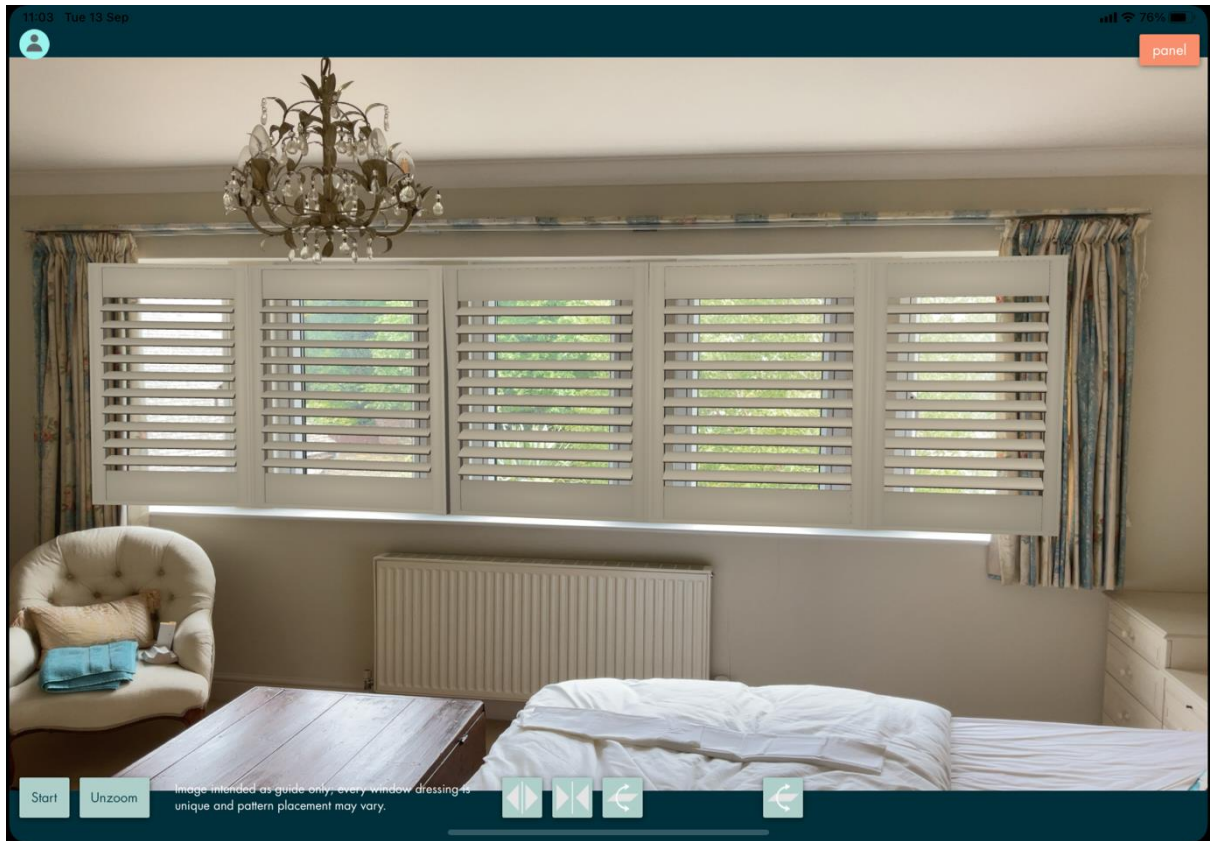

Back Bedroom

Back Bedroom opening LLR (No T Posts)

Back Bedroom opening LTLTR (with T Posts)

Front Bedroom Bay, in front of wall sections (with T Posts)

Front Bedroom Straight, in front of wall sections (with T Posts)

Front Bedroom Straight, opening (with T Posts)

Front Bedroom Straight, Individual with wall section showing (no T Posts)

Lounge Bay, fitted in front of wall sections (with T Posts)

Lounge Bay, Individual with wall section showing (no T Posts)