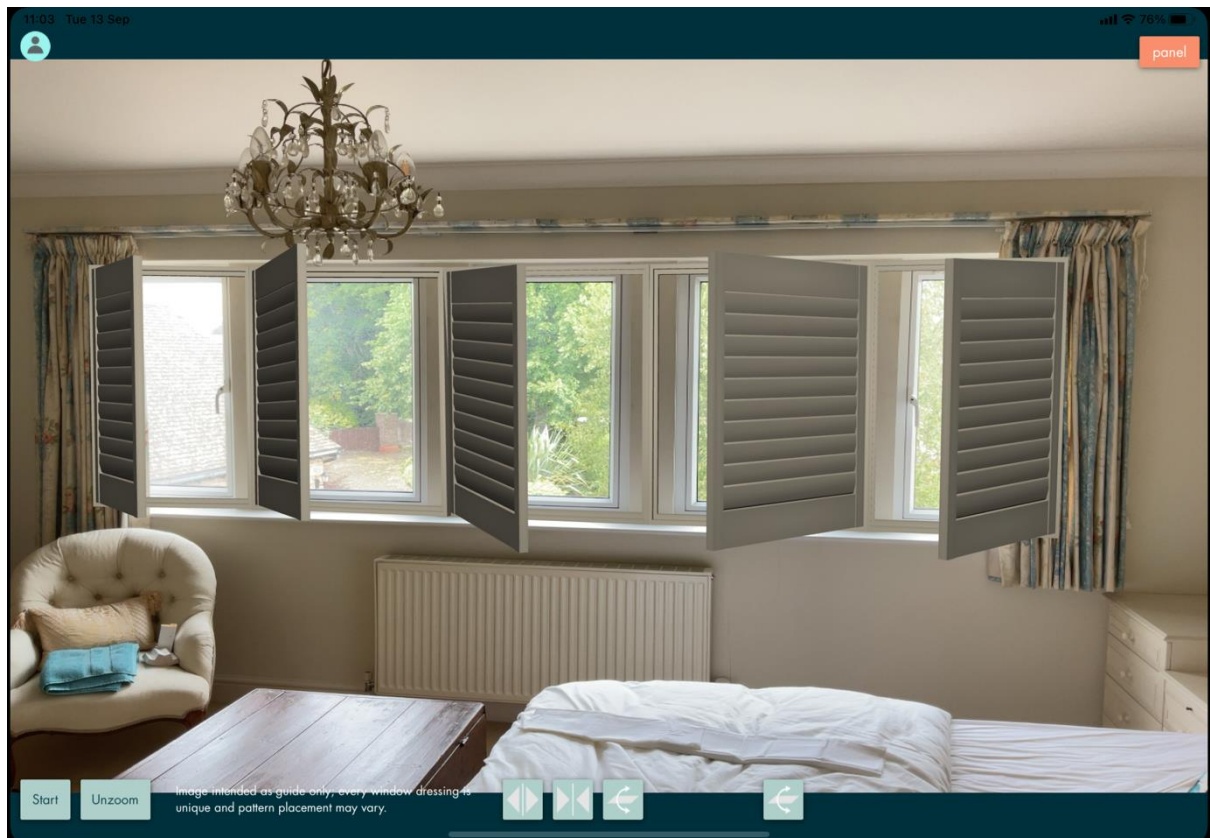

Back Bedroom

Back Bedroom opening LLR (No T Posts)

Back Bedroom opening LTLTR (with T Posts)

Front Bedroom Bay, in front of wall sections (with T Posts)

Front Bedroom Straight, in front of wall sections (with T Posts)

Front Bedroom Straight, opening (with T Posts)

Front Bedroom Straight, Individual with wall section showing (no T Posts)

Lounge Bay, fitted in front of wall sections (with T Posts)

Lounge Bay, Individual with wall section showing (no T Posts)