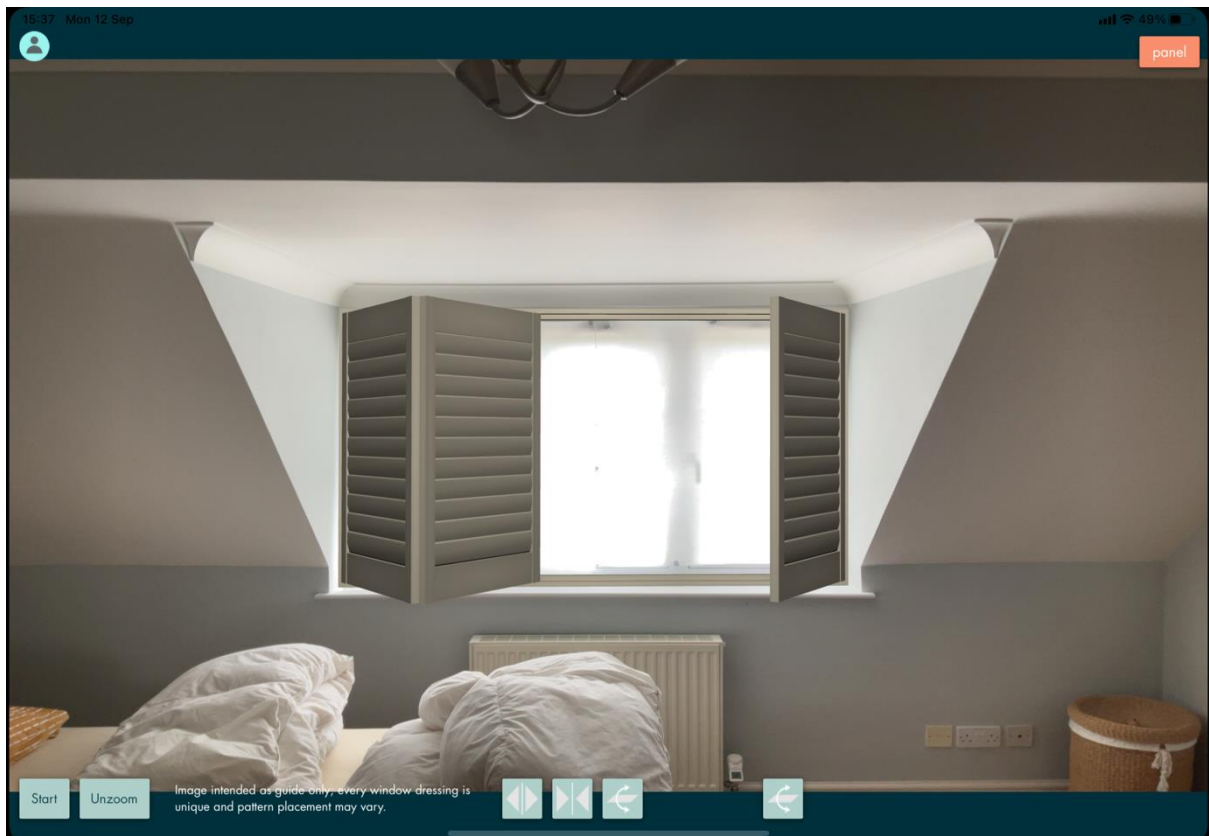

Back Bedroom

Back Bedroom opening LLR (No T Posts)

Back Bedroom opening LTLTR (with T Posts)

Front Bedroom Bay, in front of wall sections (with T Posts)

Front Bedroom Straight, in front of wall sections (with T Posts)

Front Bedroom Straight, opening (with T Posts)

Front Bedroom Straight, Individual with wall section showing (no T Posts)

Lounge Bay, fitted in front of wall sections (with T Posts)

Lounge Bay, Individual with wall section showing (no T Posts)