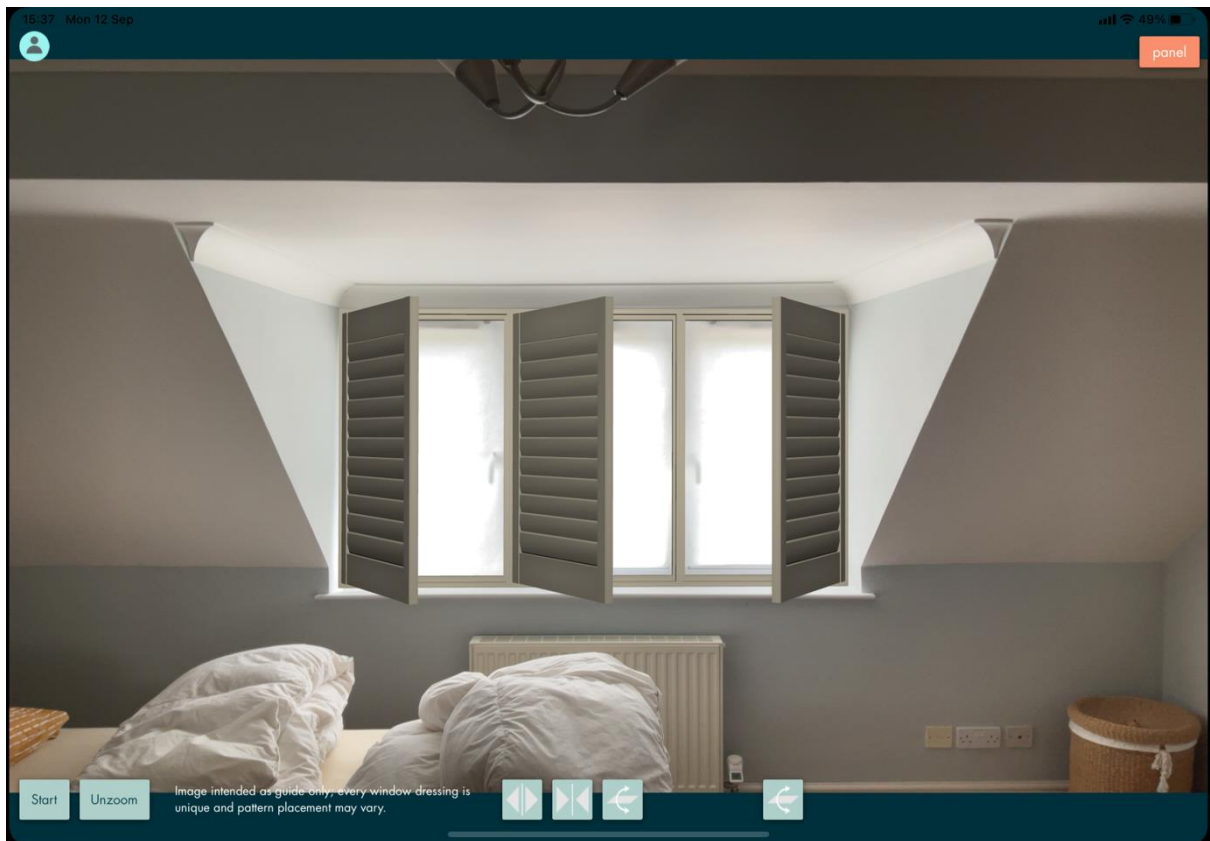

Back Bedroom

Back Bedroom opening LLR (No T Posts)

Back Bedroom opening LTLTR (with T Posts)

Front Bedroom Bay, in front of wall sections (with T Posts)

Front Bedroom Straight, in front of wall sections (with T Posts)

Front Bedroom Straight, opening (with T Posts)

Front Bedroom Straight, Individual with wall section showing (no T Posts)

Lounge Bay, fitted in front of wall sections (with T Posts)

Lounge Bay, Individual with wall section showing (no T Posts)