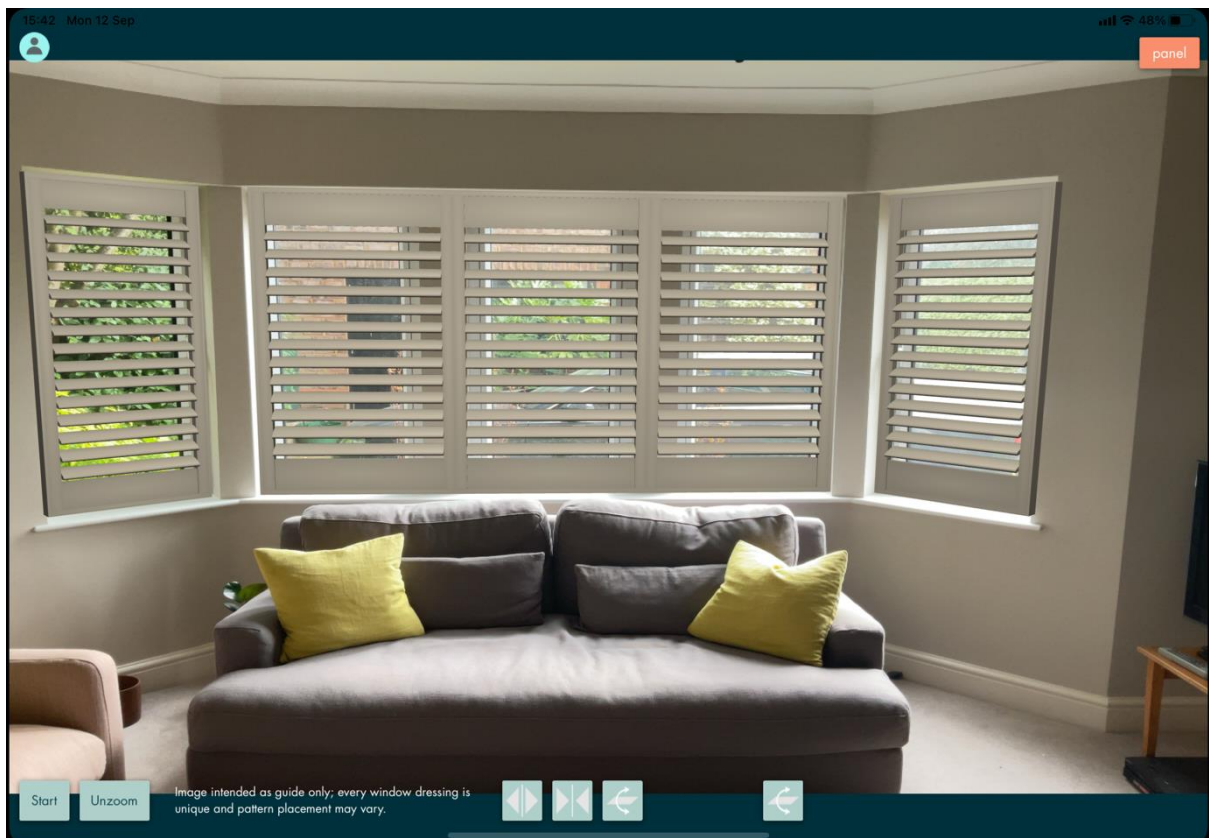

Back Bedroom

Back Bedroom opening LLR (No T Posts)

Back Bedroom opening LTLTR (with T Posts)

Front Bedroom Bay, in front of wall sections (with T Posts)

Front Bedroom Straight, in front of wall sections (with T Posts)

Front Bedroom Straight, opening (with T Posts)

Front Bedroom Straight, Individual with wall section showing (no T Posts)

Lounge Bay, fitted in front of wall sections (with T Posts)

Lounge Bay, Individual with wall section showing (no T Posts)