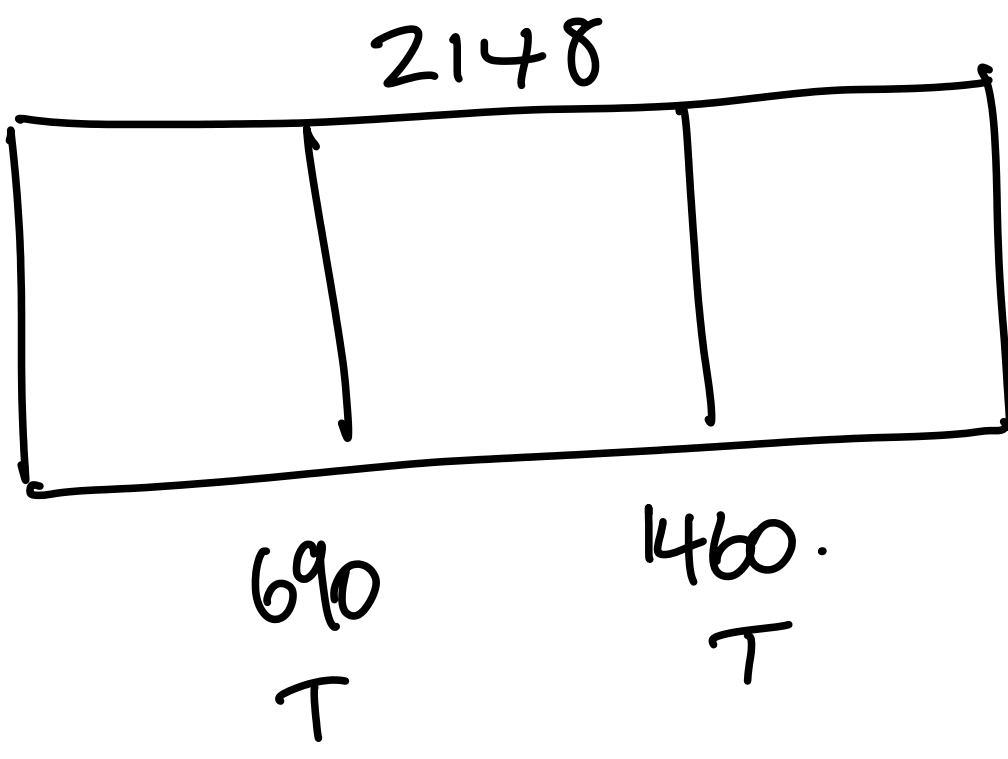

FRONT BED BAY.

FRONT BED STRAIGHT

TIGHT RECESS SIZES.

1160 Drop.

STUDY.

LOUNGE