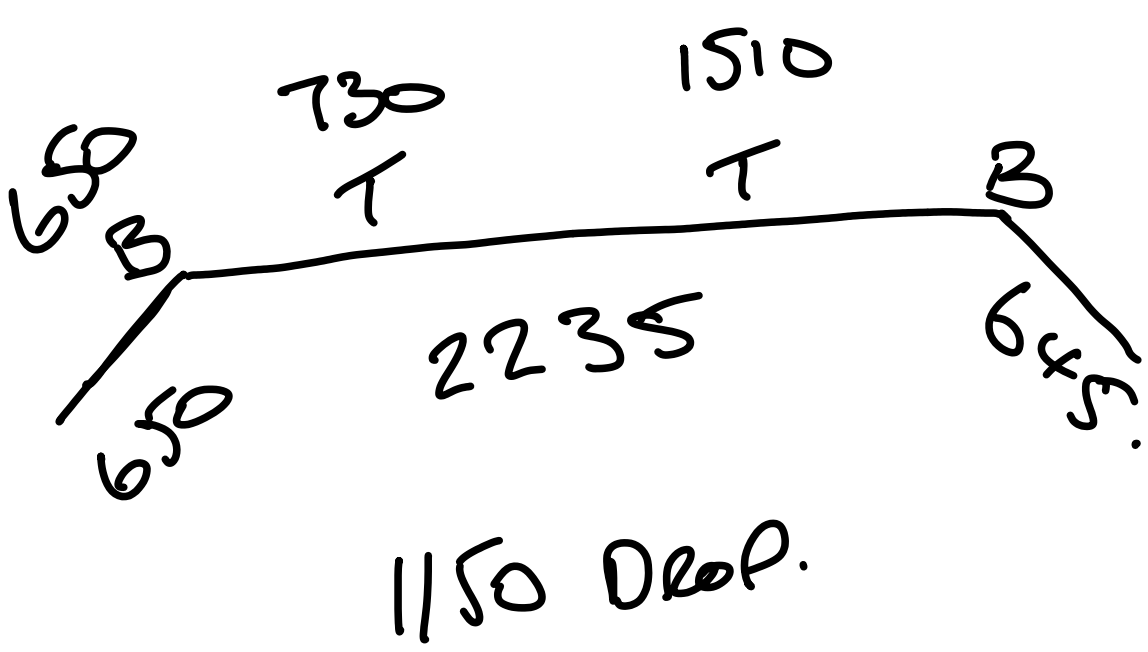

### FRONT BED BAY.

### FRONT BED STRAIGHT

TIGHT RECESS SIZES.

1160 Drop.