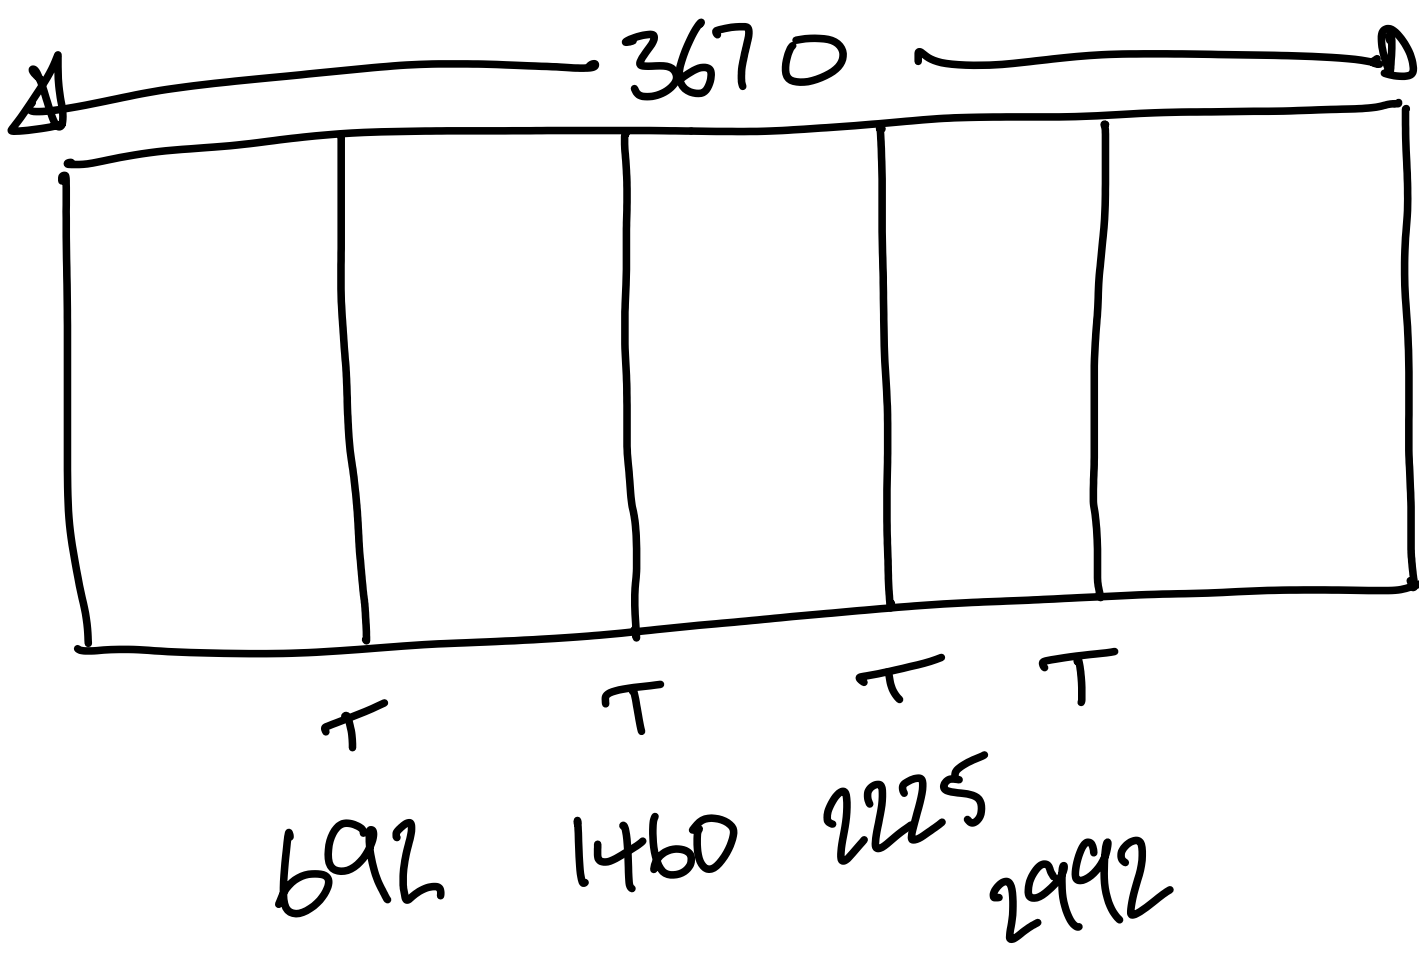

### FRONT BED BAY.

### FRONT BED STRAIGHT

TIGHT RECESS SIZES.

1160 Drop.