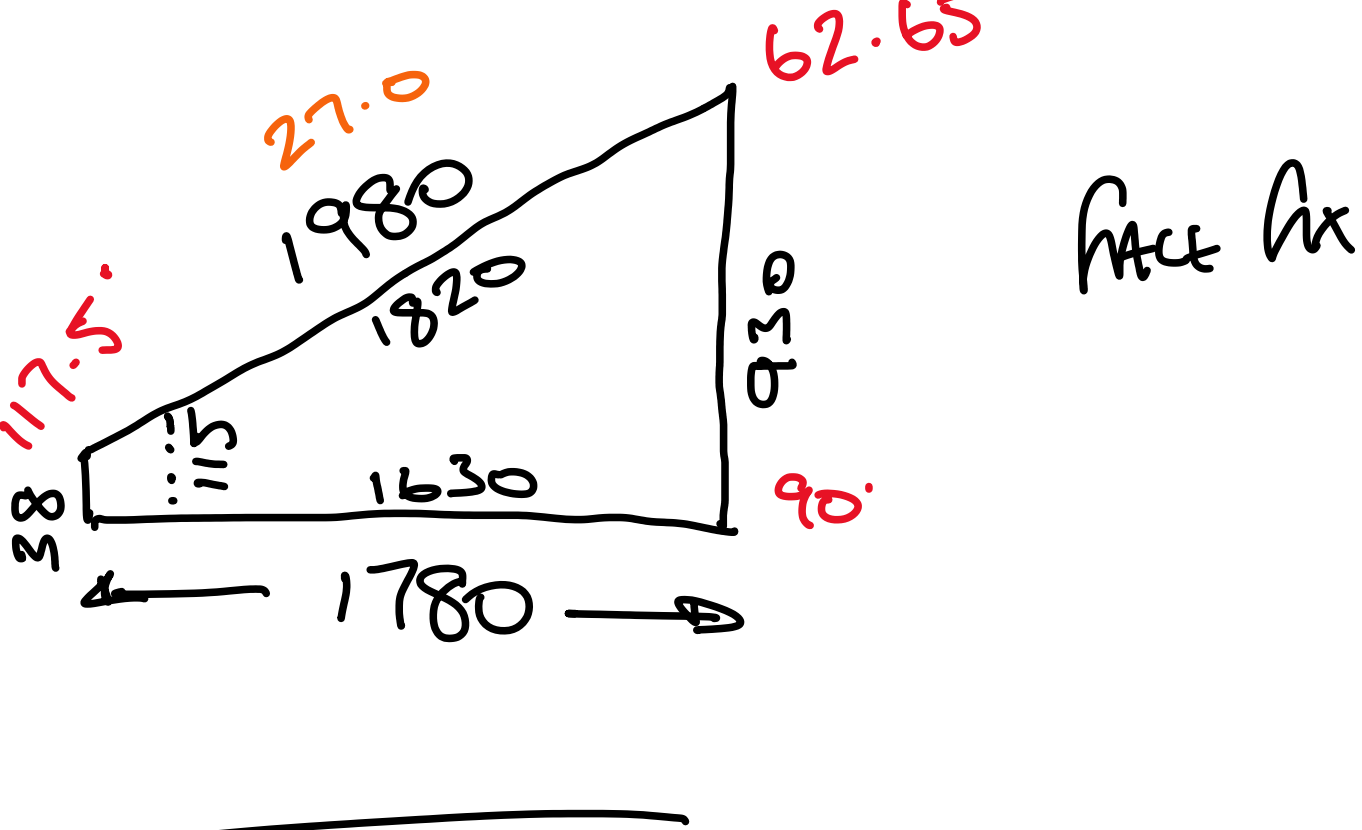

All T. ANT DEESS. SIZES.

FABRIC - ELANS RD FABRICS.

- SEND PRICE for 200 ball in
FIVE WINDOWS

- SEND SAMPLE of TRESTLE WITH
COLD IN IT.

FACE HT

2" L-SIDE
FACE HT.

OVERALL DESS

4777.

OVERALL SHIRT.

4757.