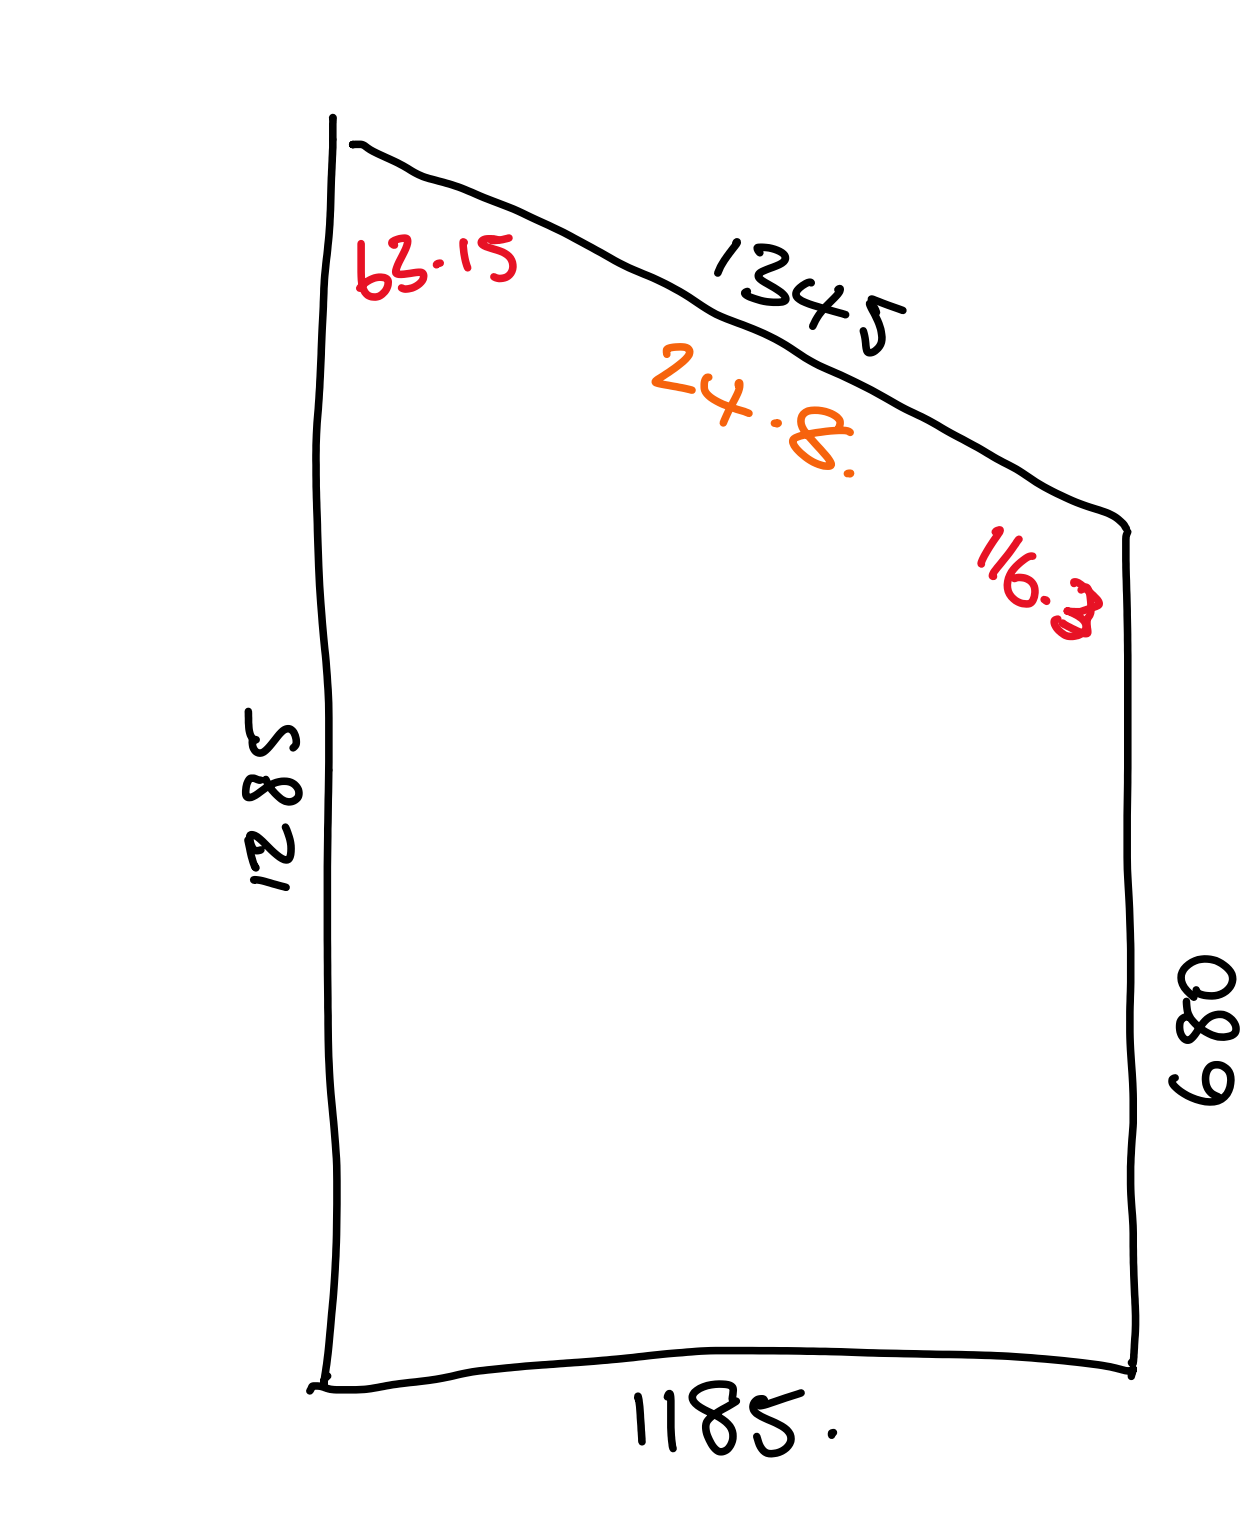

All T. ANT DEESS. SIZES.

FABRIC - ELANS RD FABRICS.

- SEND PRICE for 200 ball in
FIVE WINDOWS

- SEND SAMPLE of TRESTLE WITH
COLD IN IT.

FACE HT

2" L-SIDE
FACE HT.

OVERALL DESS

4777.

OVERALL SHIRT.

4757.