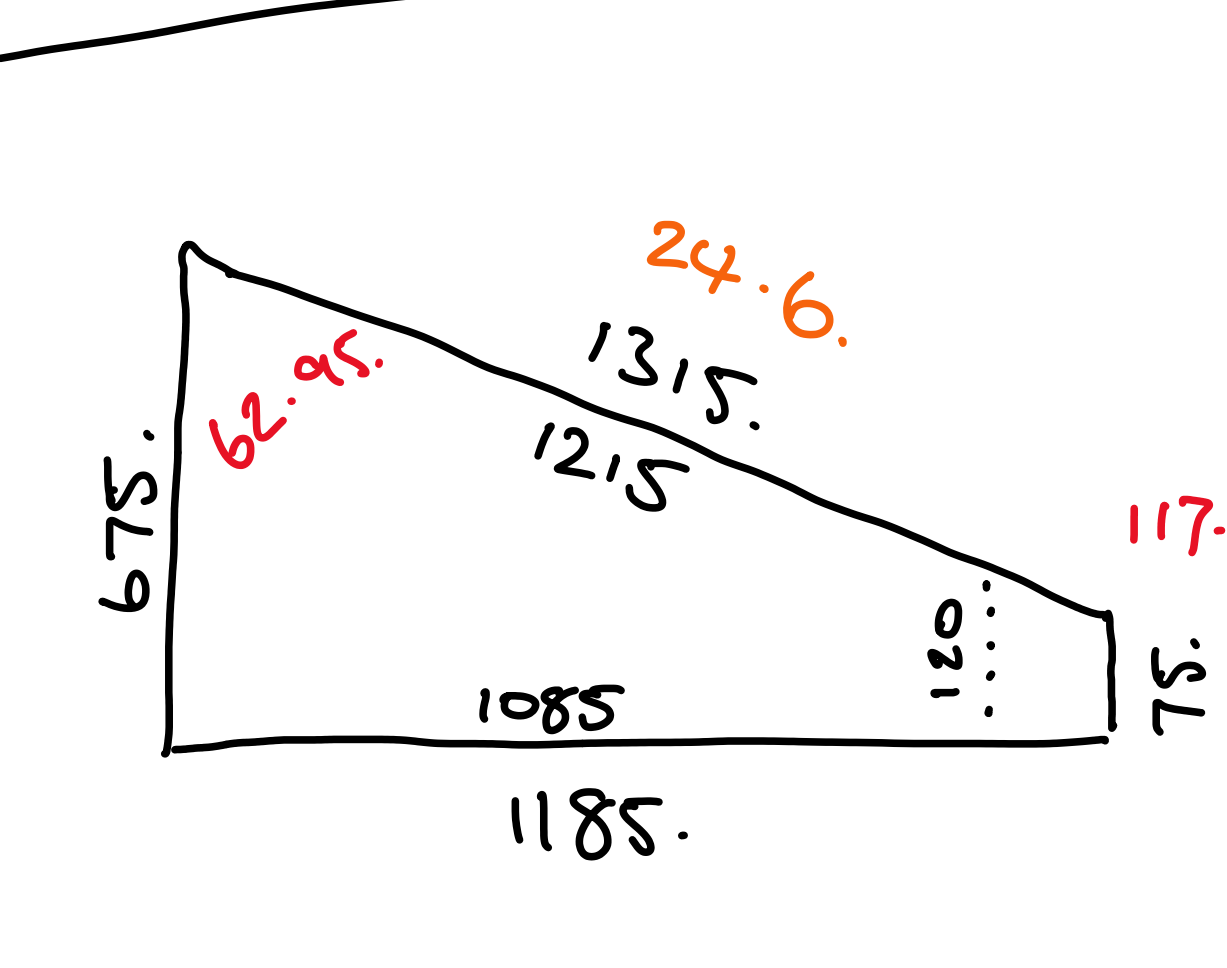

All T. ANT DEESS. SIZES.

FABRIC - ELANS RD FABRICS.

- SEND PRICE for 200 ball in
FIVE WINDOWS

- SEND SAMPLE of TRESTLE WITH
COLD IN IT.

FACE HT

2" L-SIDE
FACE HT.

OVERALL DESS

4777.

OVERALL SHIRT.

4757.