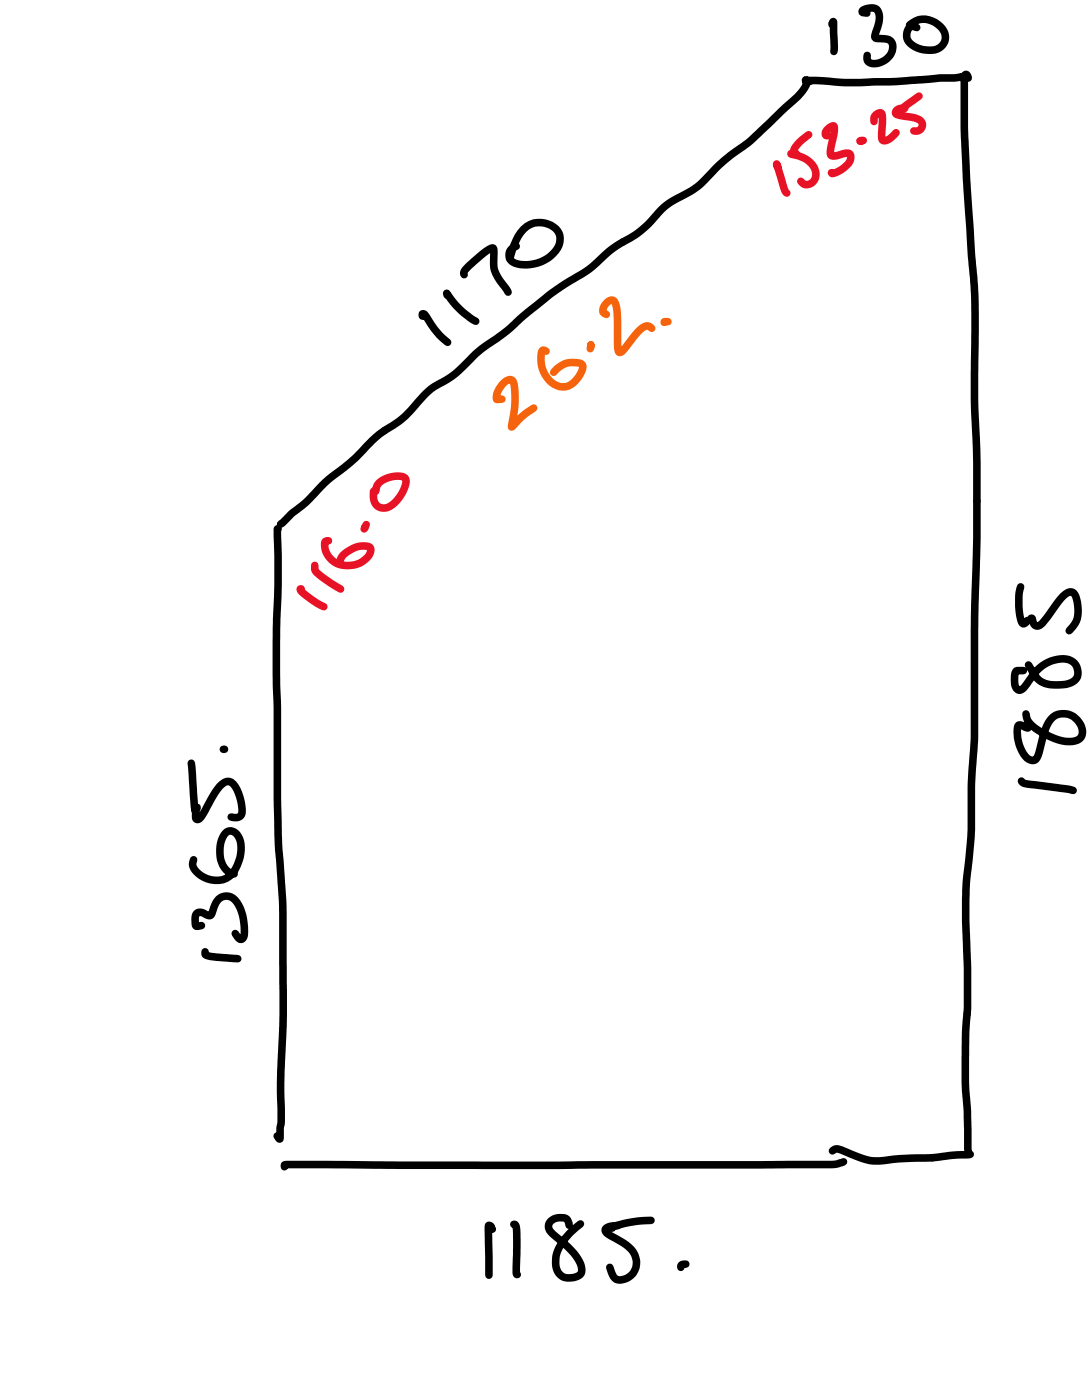

All T. ANT DEESS. SIZES.

FABRIC - ELANS RD FABRICS.

- SEND PRICE for 200 ball in
FIVE WINDOWS

- SEND SAMPLE of TRESTLE WITH
COLD IN IT.

FACE HT

2" L-SIDE
FACE HT.

OVERALL DESS

4777.

OVERALL SHIRT.

4757.