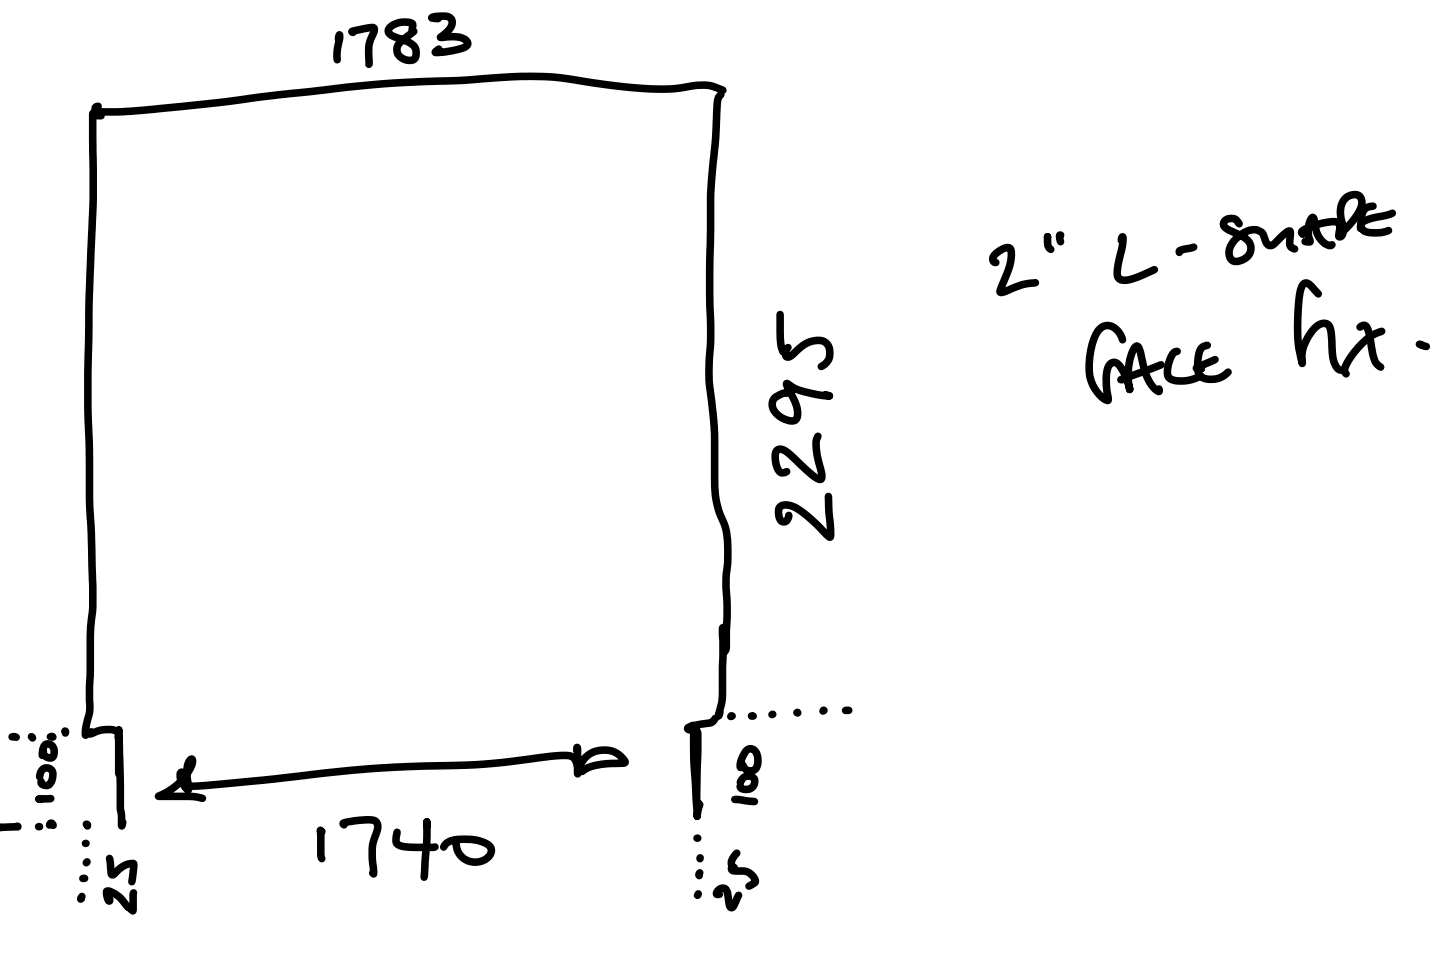

All T. ANT DEESS. SIZES.

FABRIC - ELANS RD FABRICS.

- SEND PRICE for 200 ball in
FIVE WINDOWS

- SEND SAMPLE of TRESTLE WITH
COLD IN IT.

FACE HT

2" L-SIDE
FACE HT.

OVERALL DESS

4777.

OVERALL SHIRT.

4757.