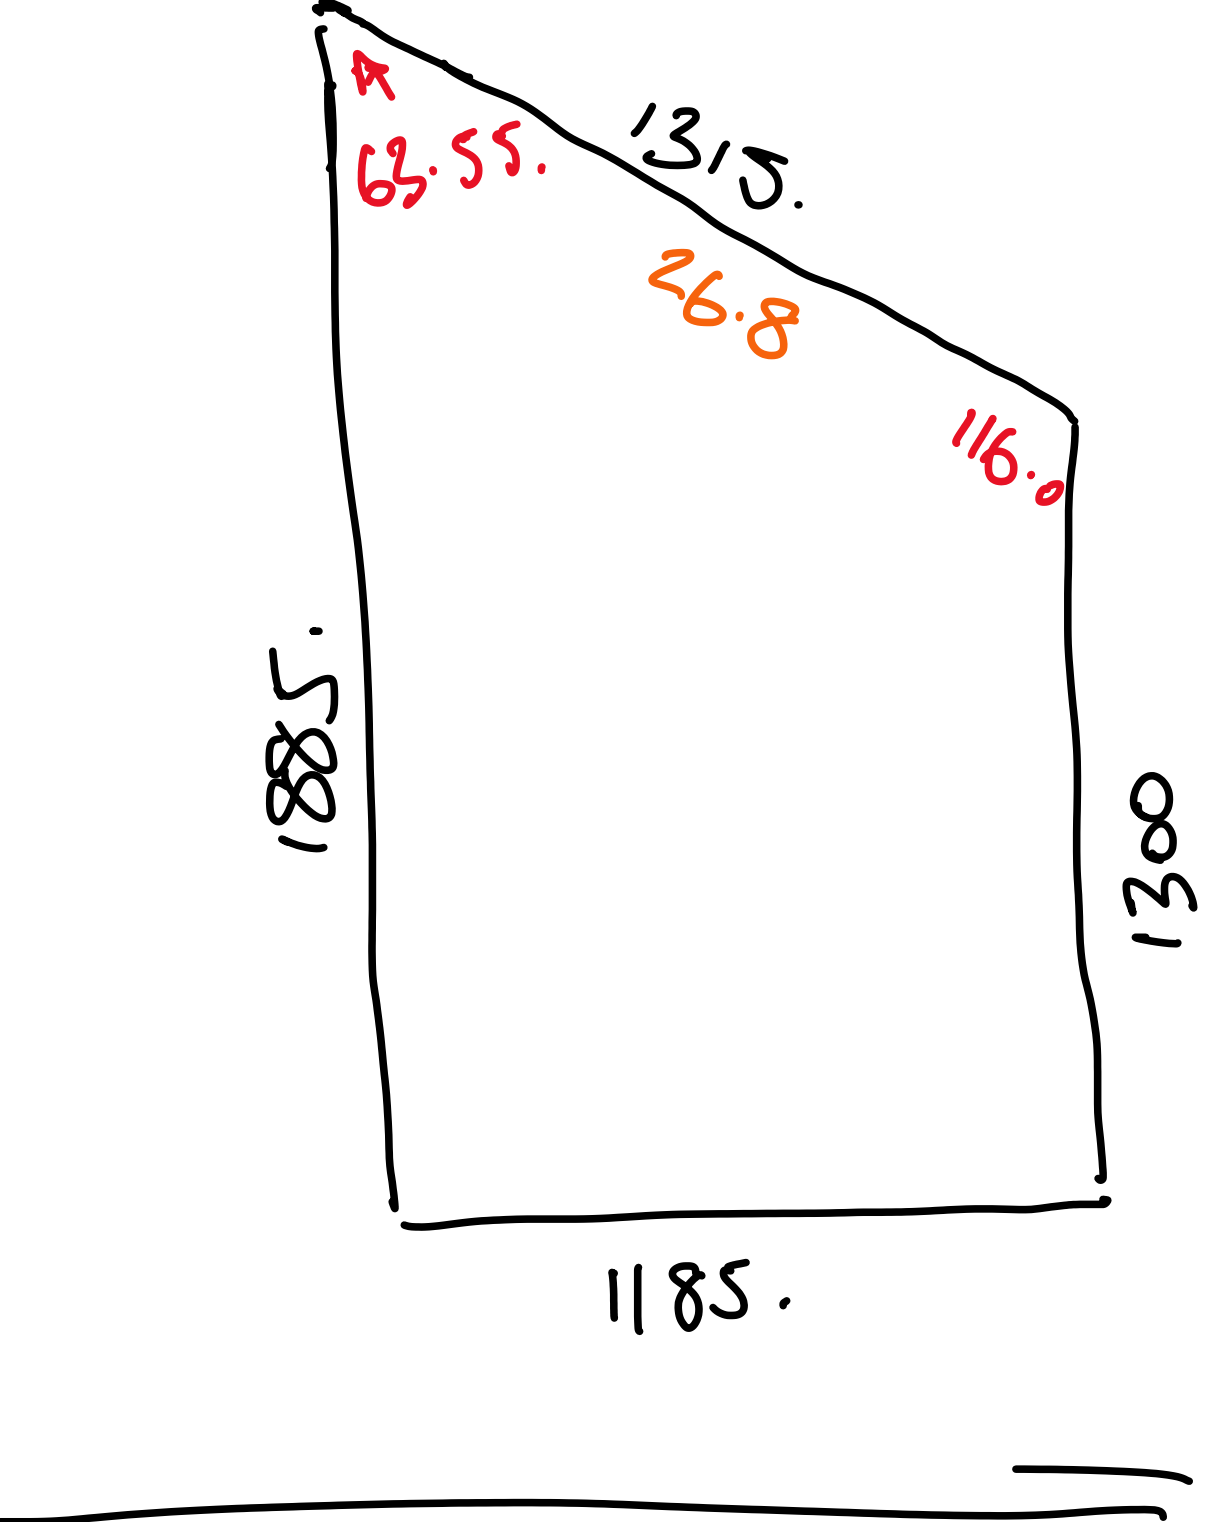

All T. ANT DEESS. SIZES.

FABRIC - ELANS RD FABRICS.

- SEND PRICE for 200 ball in
FIVE WINDOWS

- SEND SAMPLE of TRESTLE WITH
COLD IN IT.

FACE HT

2" L-SIDE
FACE HT.

OVERALL DESS

4777.

OVERALL SHIRT.

4757.