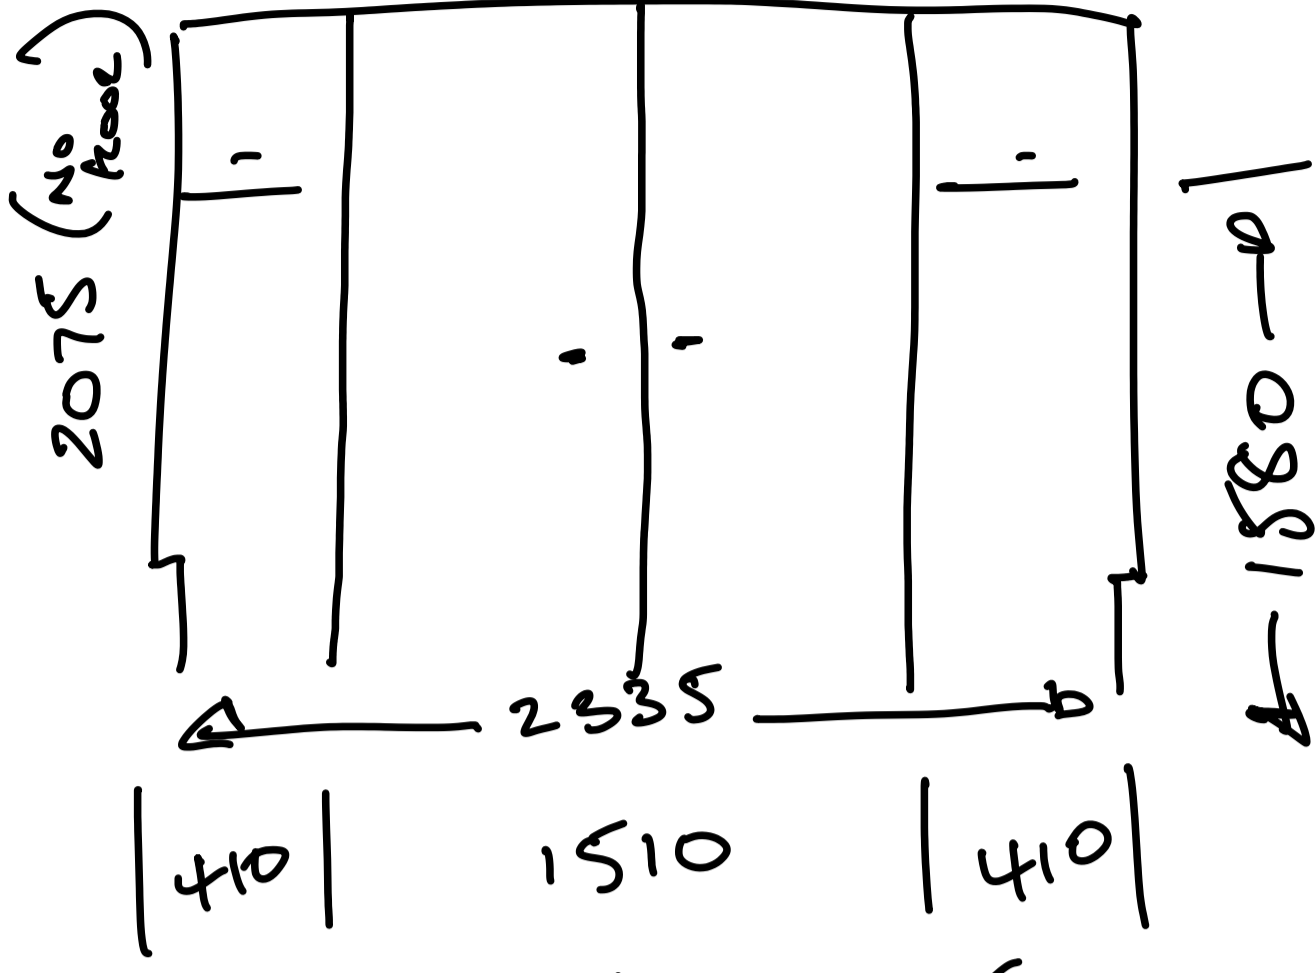

Lounge Decks.

2375

To shrink
OD sizes.

Pool Access Sizes.

2405

2075 Deck.
No floor.

(7 45mm STAIRS.)

DROP TABLE.

OD SIZES.

2x 360 x 1903 G/S. 20mm BEAD

2x 229 x 248 G/S

2x 324 x 1494 ✓

2x 485 x 1765 ✓

UTILITY.

525 x 880 G/S. 24mm BEAD

(2)