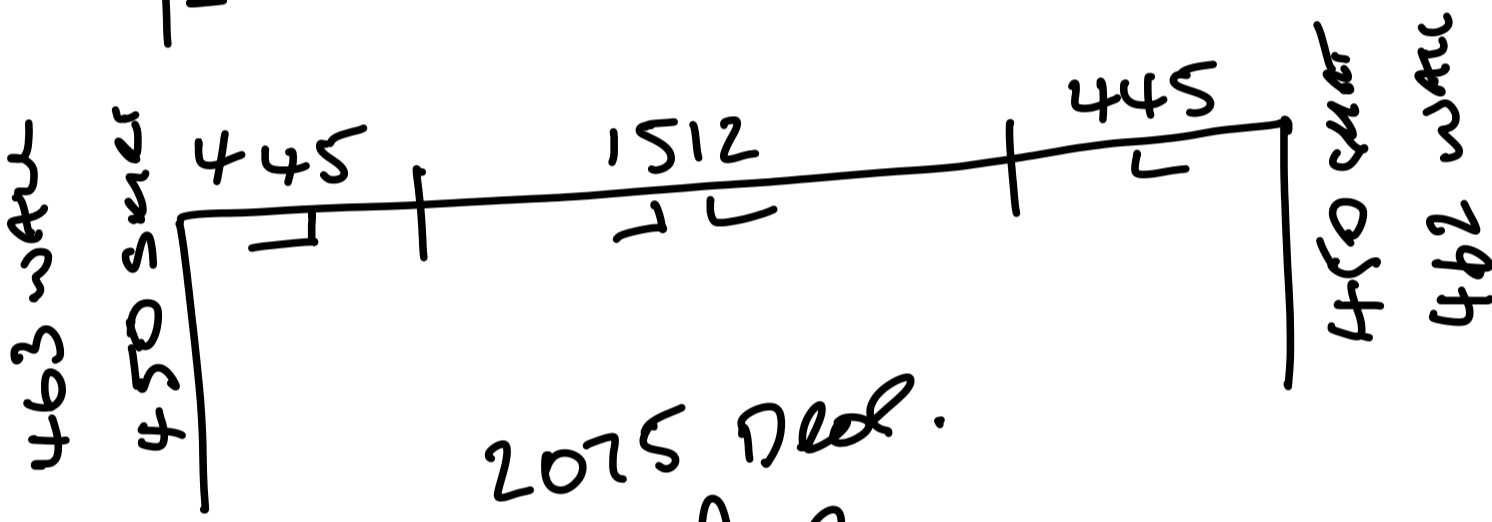

Lounge Decks.

2375

To shrink
OD sizes.

Pool Access Sizes.

2405

2075 Deck.
No floor.

(7 45mm STAIRS.)

DROP TABLE.

OD SIZES.

2x 360 x 1903 G/S. 20mm BEAD

2x 229 x 248 G/S

2x 324 x 1494 ✓

2x 485 x 1765 ✓

UTILITY.

525 x 880 G/S. 24mm BEAD

(2)