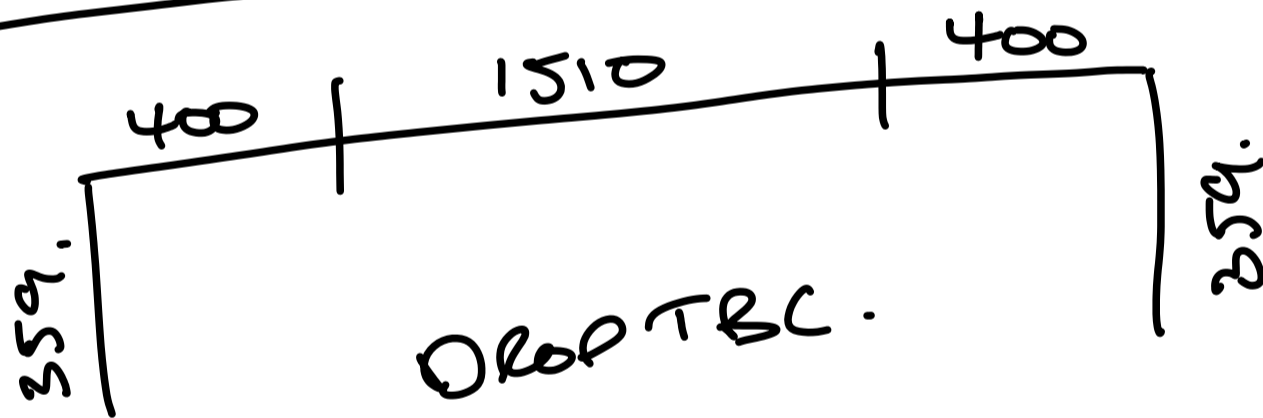

Lounge Decks.

2375

To shrink
OD sizes.

Pool Access Sizes.

2405

2075 Deck.
No floor.

(7 45mm STAIRS.)

DROP TABLE.

OD SIZES.

2x 360 x 1903 G/S. 20mm BEAD

2x 229 x 248 G/S

2x 324 x 1494 ✓

2x 485 x 1765 ✓

UTILITY.

525 x 880 G/S. 24mm BEAD

(2)