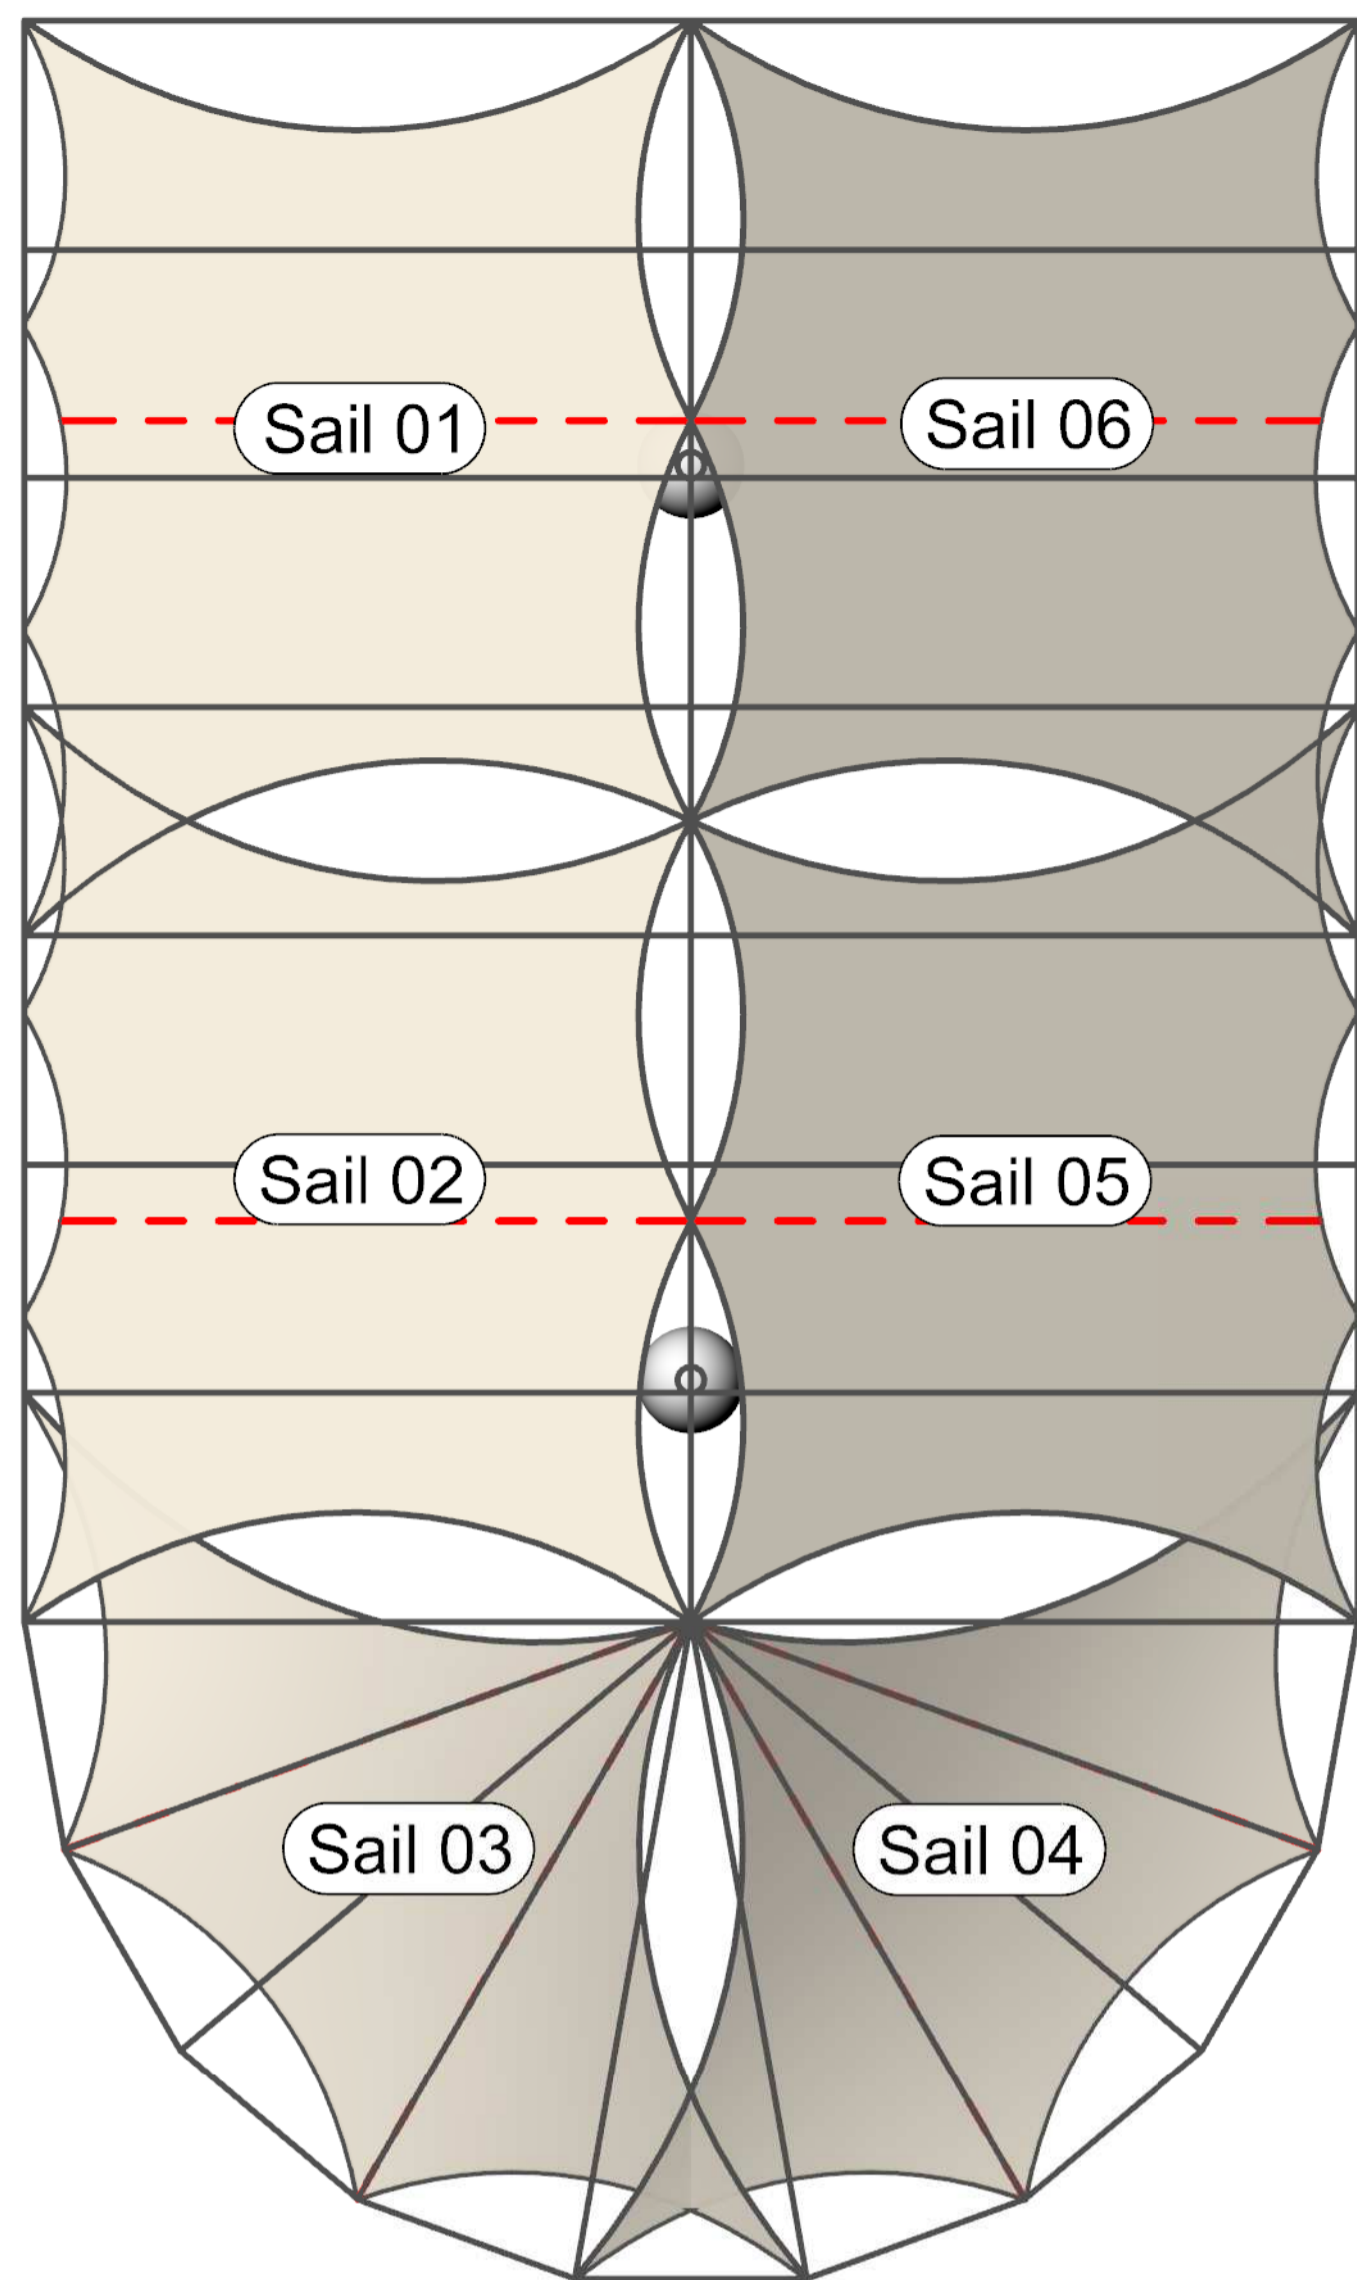

DESIGN NOTE *please read before agreeing to design*****

- Some sails may require a colour matched seam. This will be shown as red dashed lines where applicable.

Notes:

Edge curvatures are indicative only and may vary from those of the final product.

Design Shows :
6 x Made to Measure InShade Sails - ISX - TBC
(Sails are shown in Ivory for design clarity)

Obstructions: Lights and Brackets

Special Fittings: None

Some sails may require a colour matched seam, this will be confirmed on receipt of final dimensions.