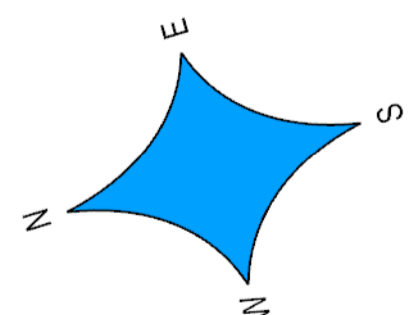

DESIGN NOTE *please read before agreeing to design*****

- Some sails may require a colour matched seam. This will be shown as red dashed lines where applicable.

Notes:

Edge curvatures are indicative only and may vary from those of the final product.

Design Shows :
6 x Made to Measure InShade Sails - ISX - TBC
(Sails are shown in Ivory for design clarity)

Obstructions: Lights and Brackets

Special Fittings: None

Some sails may require a colour matched seam, this will be confirmed on receipt of final dimensions.