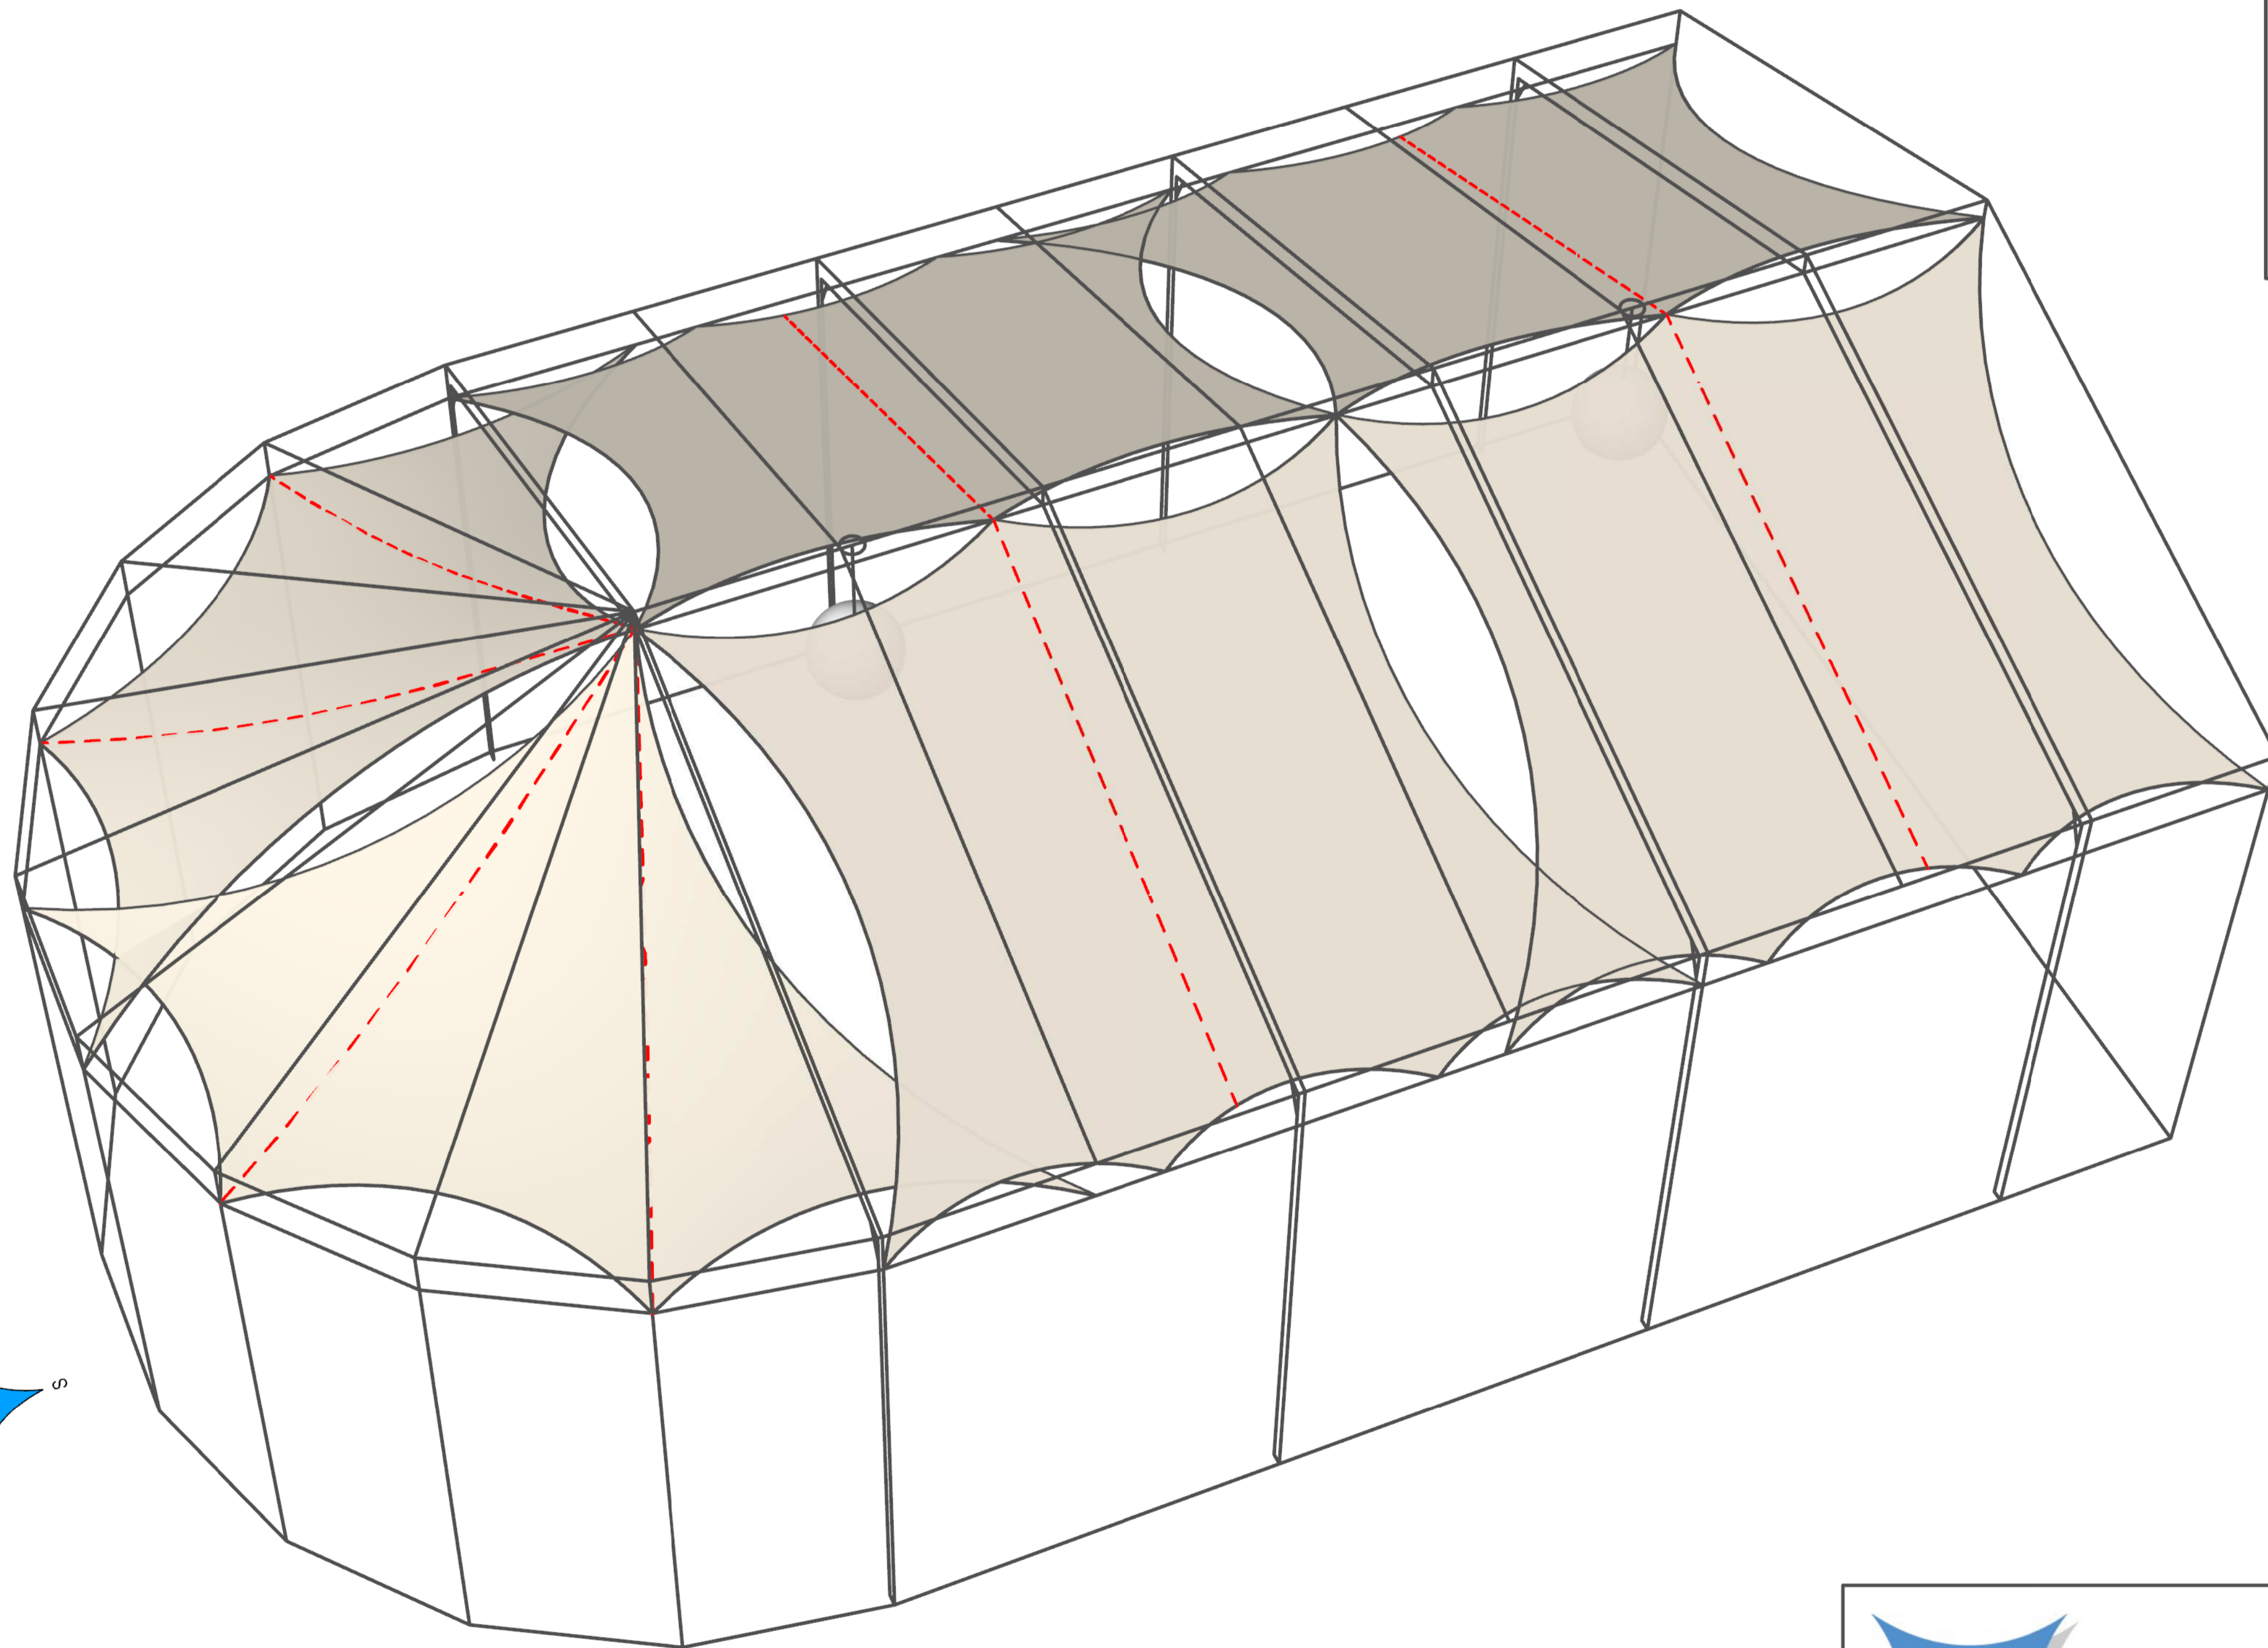

DESIGN NOTE *please read before agreeing to design*****

- Some sails may require a colour matched seam. This will be shown as red dashed lines where applicable.

Notes:

Edge curvatures are indicative only and may vary from those of the final product.

Design Shows :
6 x Made to Measure InShade Sails - ISX - TBC
(Sails are shown in Ivory for design clarity)

Obstructions: Lights and Brackets

Special Fittings: None

Some sails may require a colour matched seam, this will be confirmed on receipt of final dimensions.