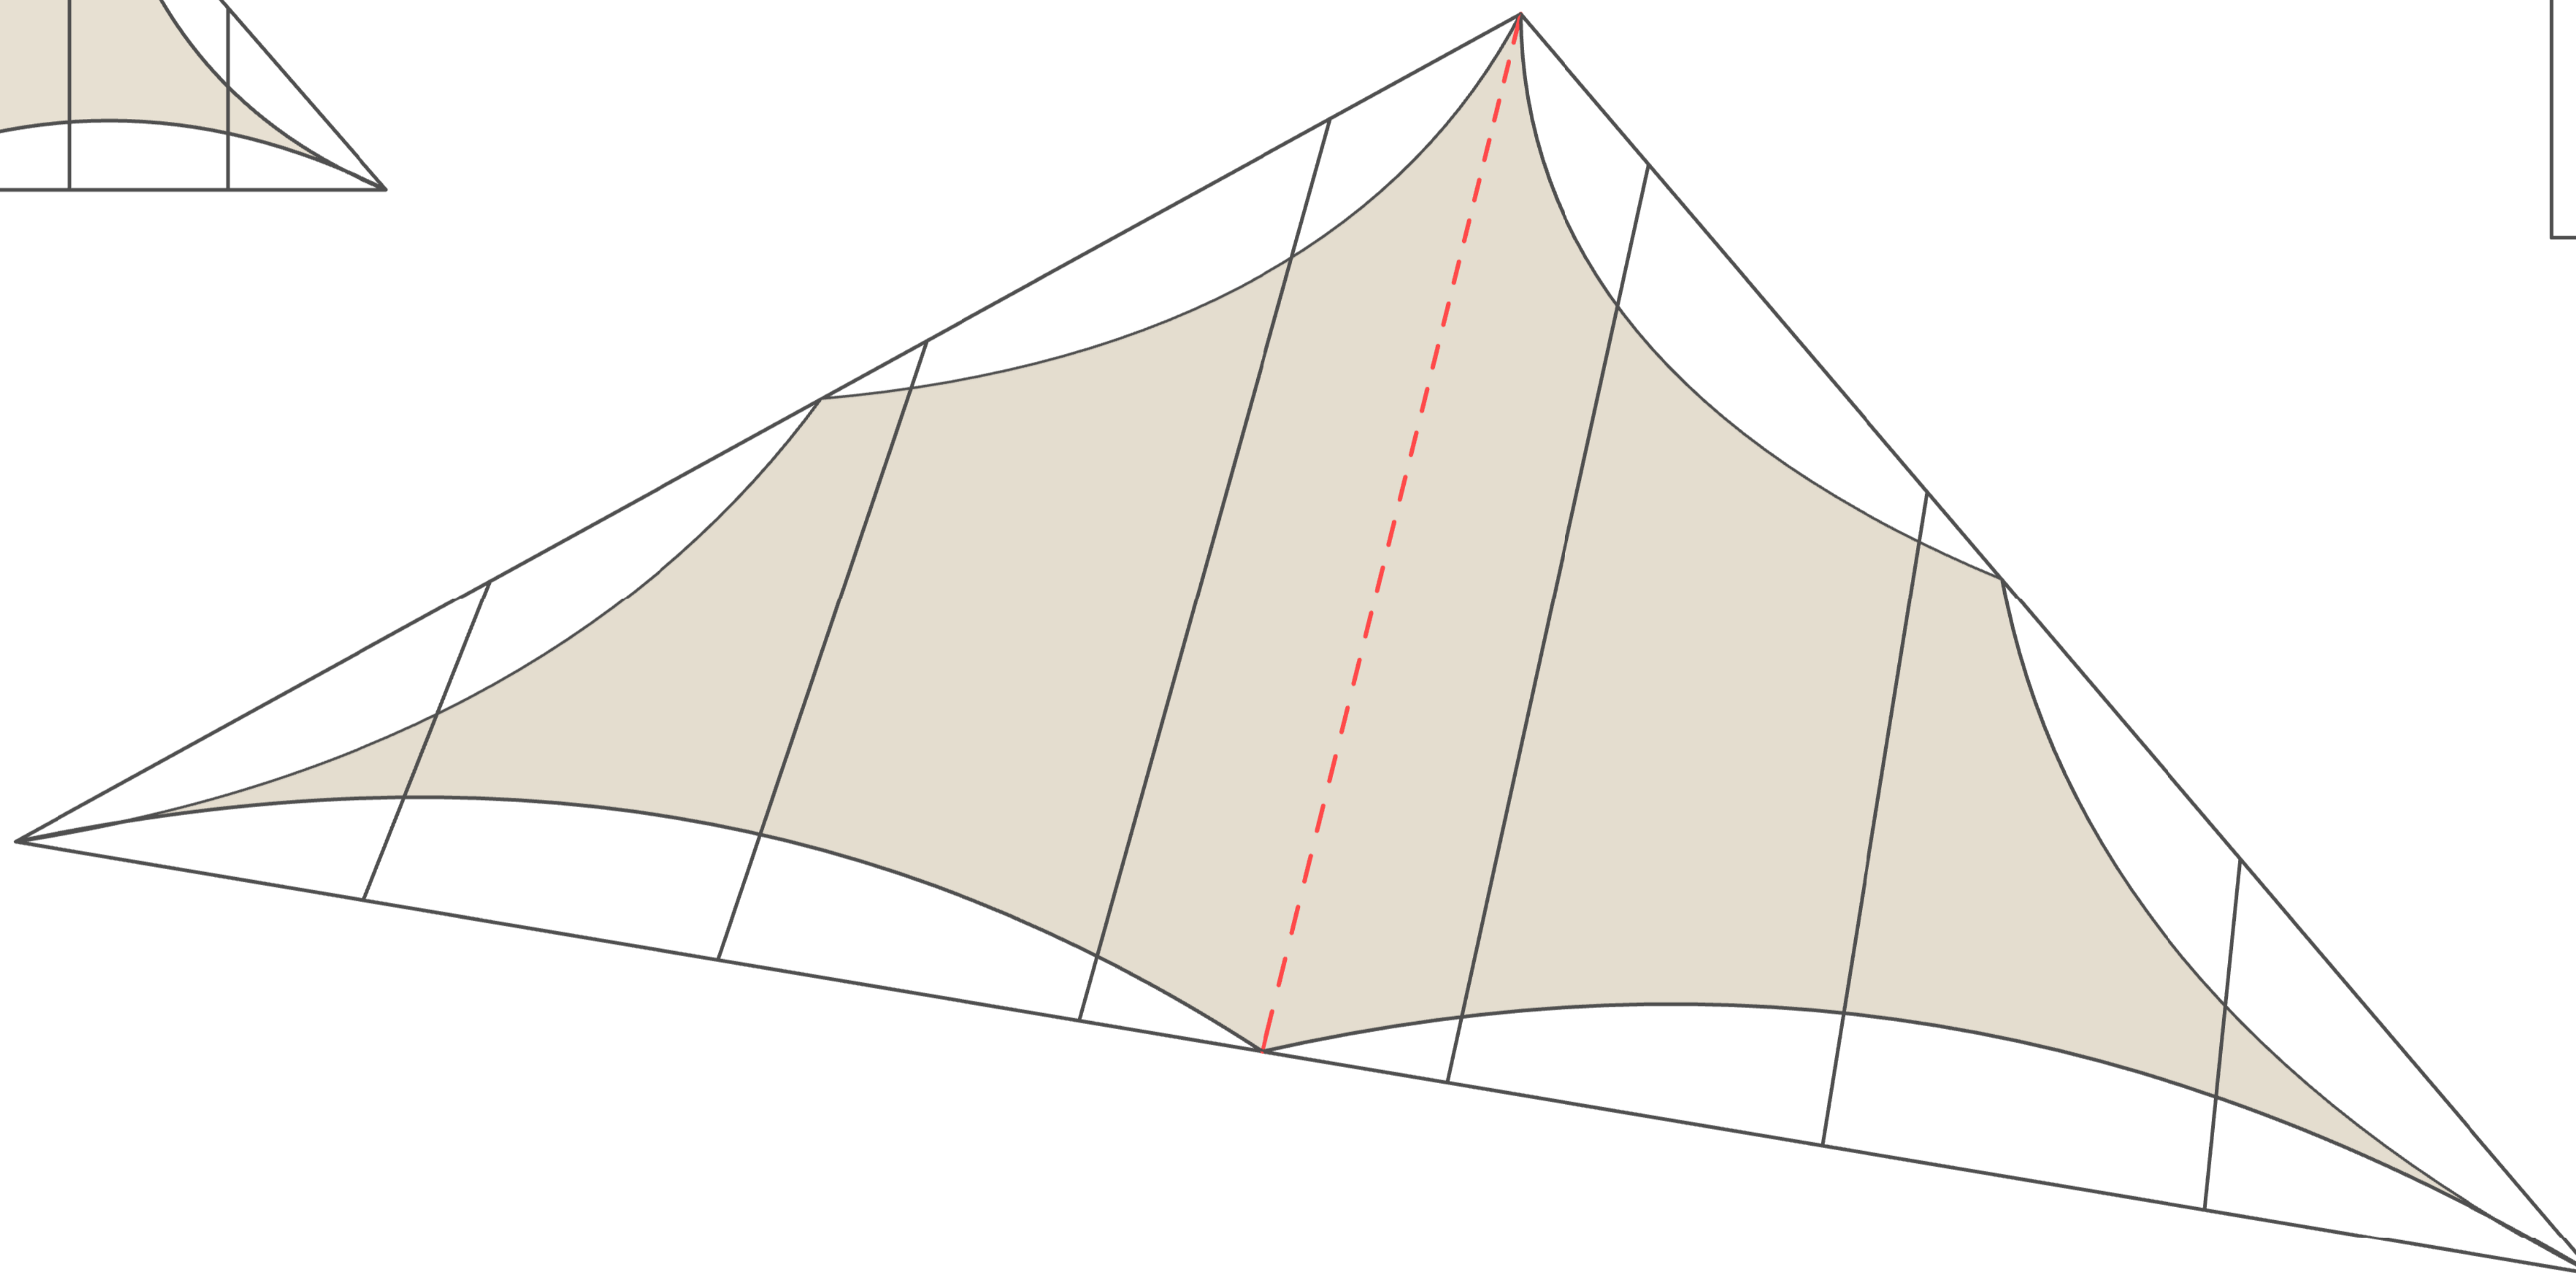

**DESIGN NOTE \*\*\*please read before agreeing to design\*\*\***

- Some sails may require a colour matched seam. This will be shown as red dashed lines where applicable.

|  |                                |
|--|--------------------------------|
| Notes:   |                                |
| Edge curvatures are indicative only and may vary from those of the final product.                                |                                |
| Design Shows :<br>1 x Made to Measure InShade Sails - ISX - TBC<br>(Sails are shown in Ivory for design clarity) |                                |
| Obstructions: None   |                                |
| Special Fittings: None   |                                |
| Structure: Timber  |                                |
| Supplied By :  |                                |
|                               |                                |
| t : 01534 484 141  | e: enquiries@channelblinds.com |
| Project:   | 71718-10295-Crill              |
| Date:  | 28.01.25                       |
| Drawn:   | RD                             |
| Check:   | AB                             |