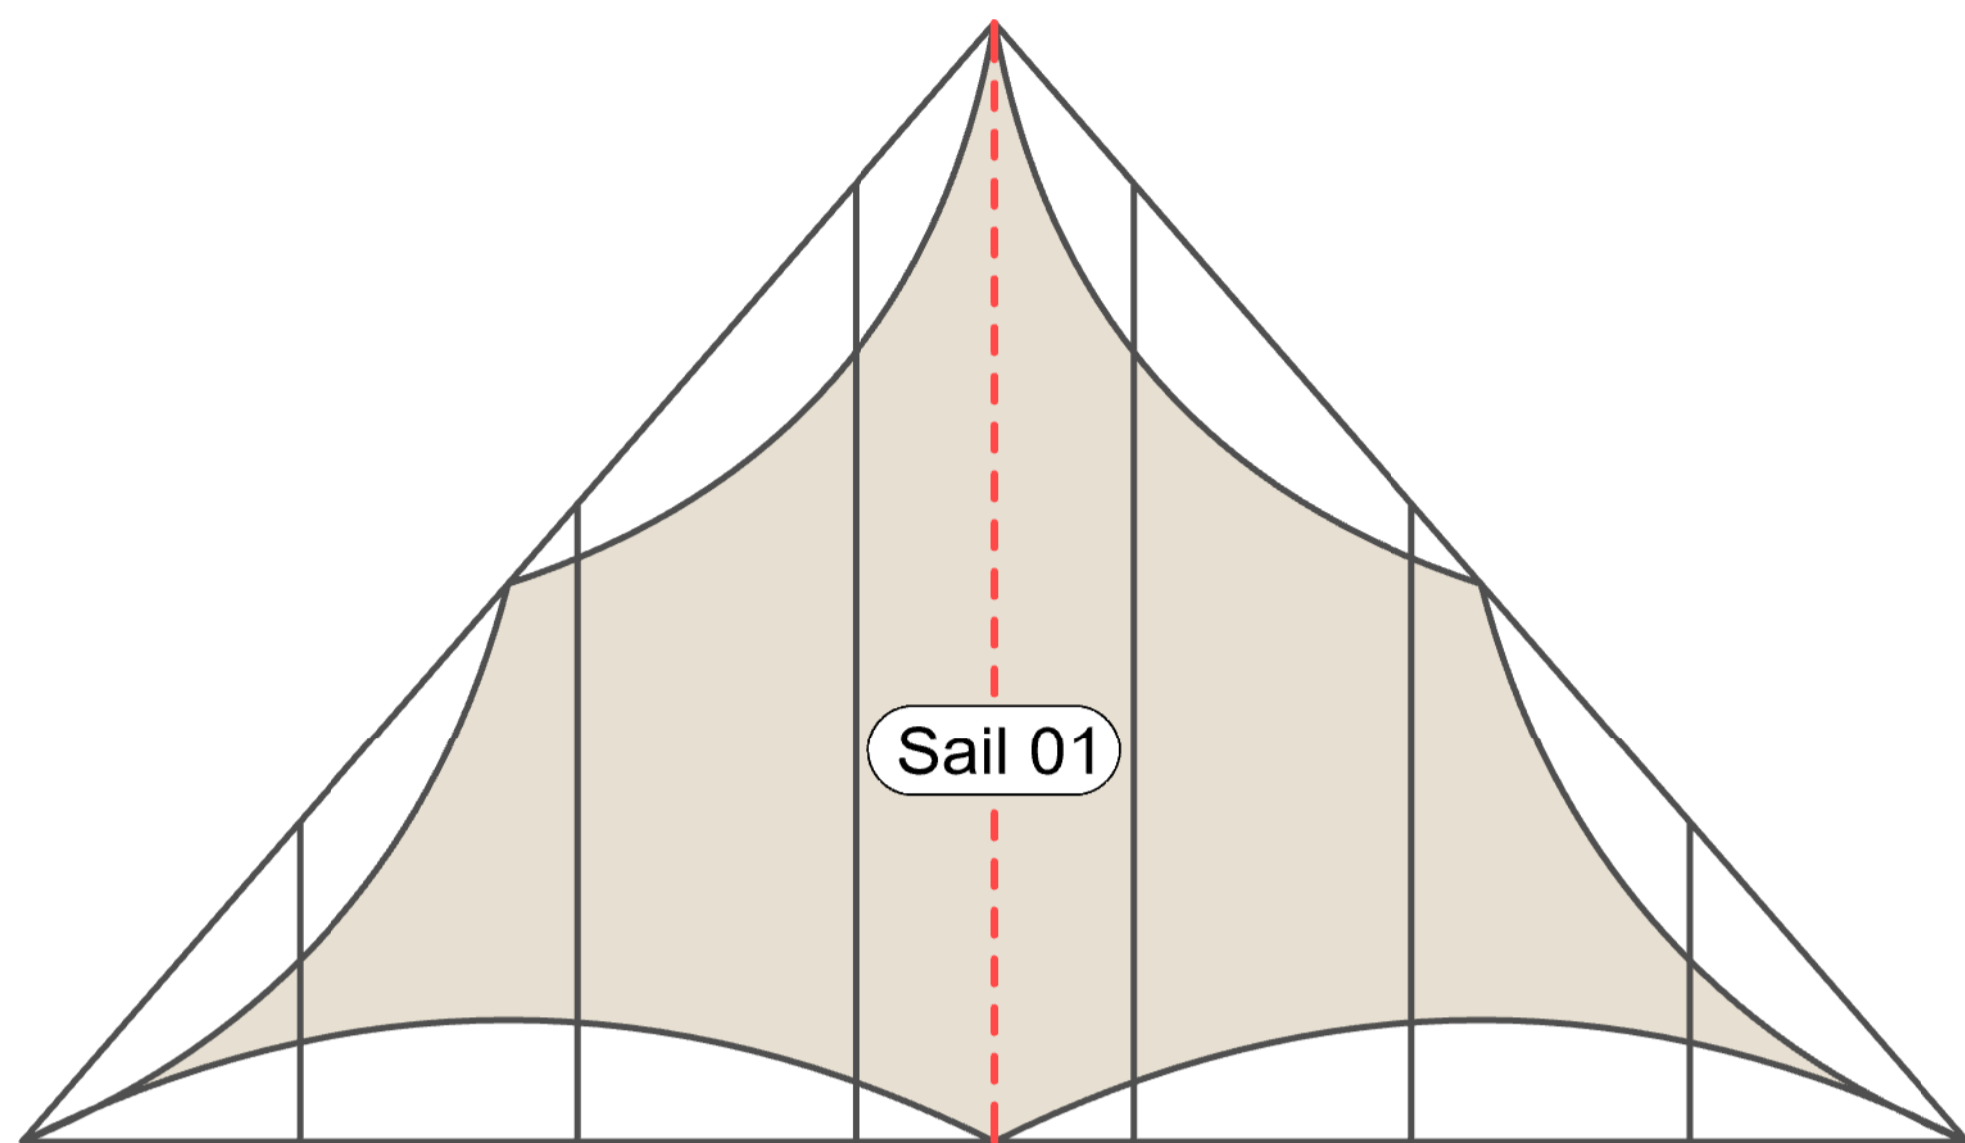

**DESIGN NOTE \*\*\*please read before agreeing to design\*\*\***

- Some sails may require a colour matched seam. This will be shown as red dashed lines where applicable.

|  |                                |
|--|--------------------------------|
| Notes:   |                                |
| Edge curvatures are indicative only and may vary from those of the final product.                                |                                |
| Design Shows :<br>1 x Made to Measure InShade Sails - ISX - TBC<br>(Sails are shown in Ivory for design clarity) |                                |
| Obstructions: None   |                                |
| Special Fittings: None   |                                |
| Structure: Timber  |                                |
| Supplied By :  |                                |
|                               |                                |
| t : 01534 484 141  | e: enquiries@channelblinds.com |
| Project:   | 71718-10295-Crill              |
| Date:  | 28.01.25                       |
| Drawn:   | RD                             |
| Check:   | AB                             |