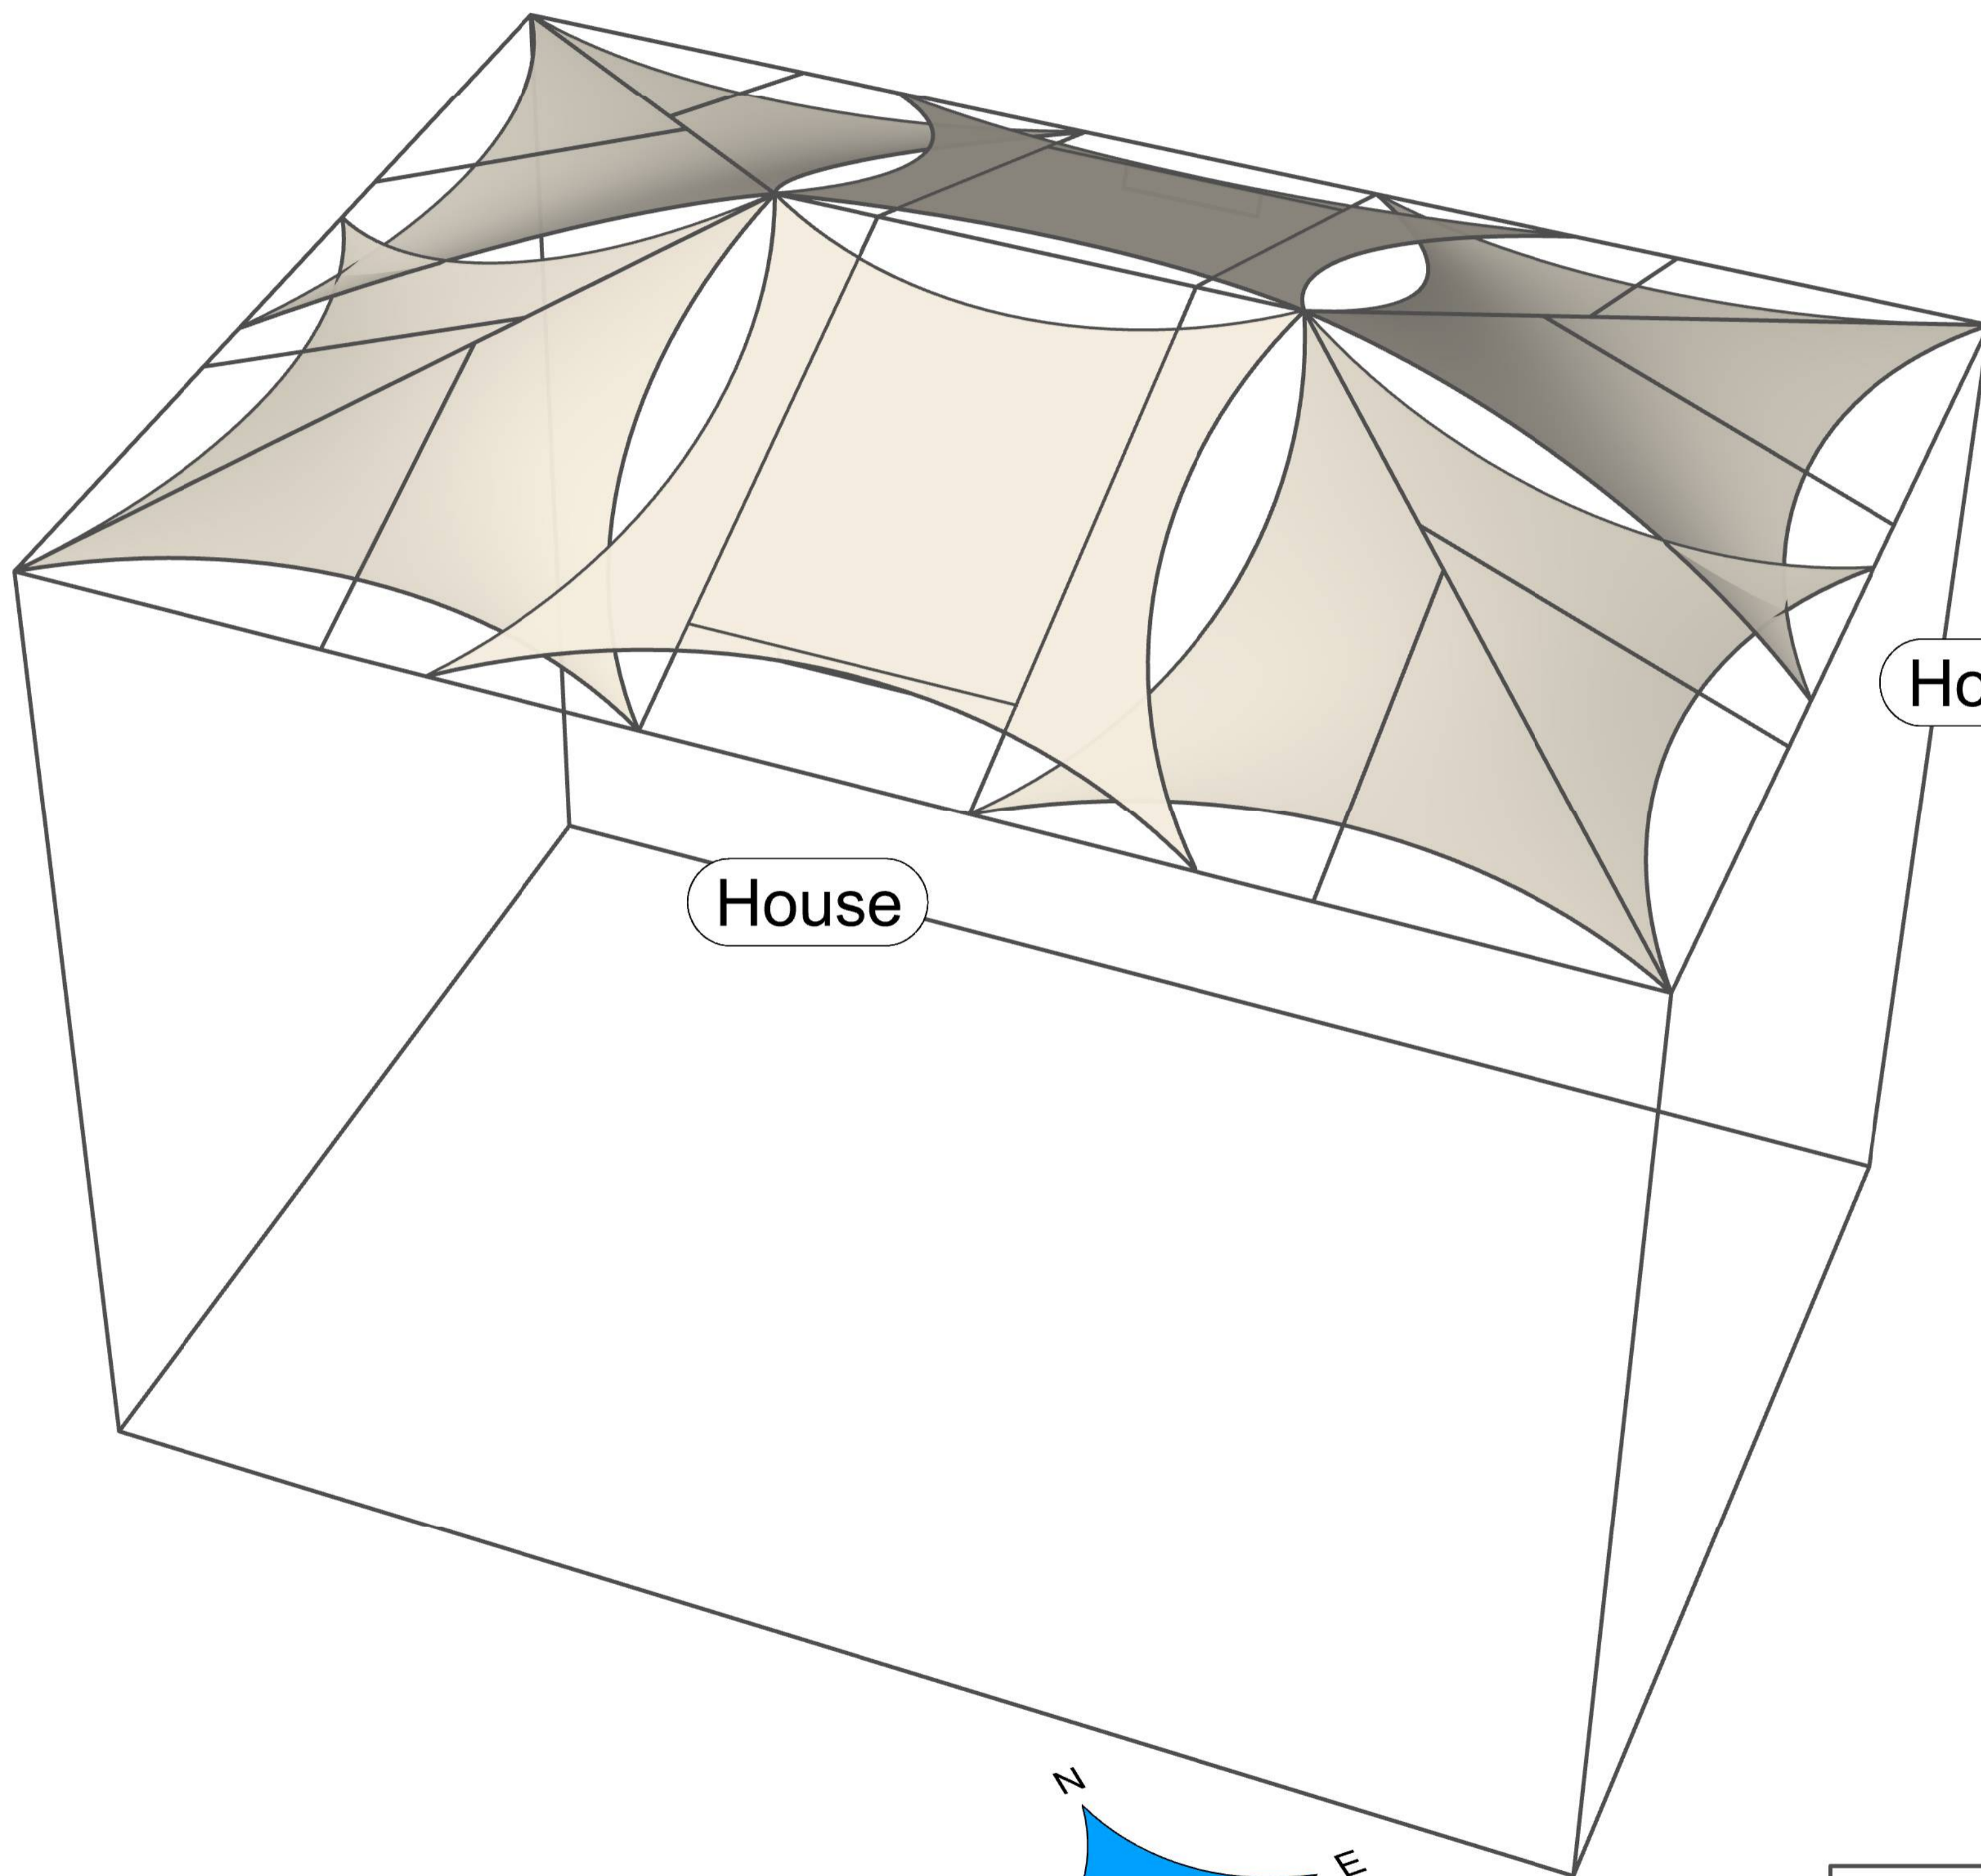

House

House

House

House

Notes:

Edge curvatures are indicative only and may vary from those of the final product.

Design Shows :  
6 x Made to Measure InShade Sails - ISX - TBC  
(Sails are shown in Ivory for design clarity)

Obstructions: Openers

Special Fittings: 2 x M8 CPF & HPS

Some sails may require a colour matched seam, this will be confirmed on receipt of final dimensions.

Supplied By :

t : 01534 484 141 e: enquiries@channelblinds.com

Project: 71718-9636-Colledge

Date: 18.01.23 Drawn: LW Check: AB