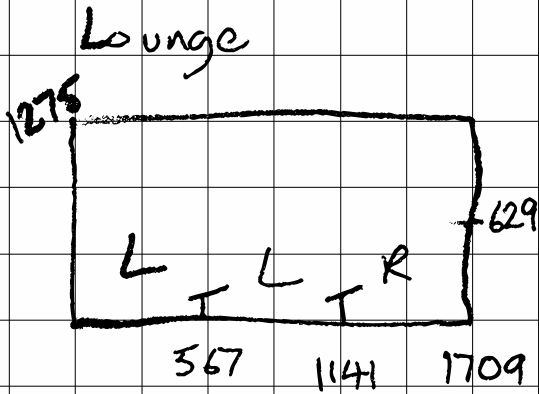

Perfect for Team

Pure white/Hidden Tilt/76/split Tilt zones

Front bedroom Master

Front bed 2

Dressing Room