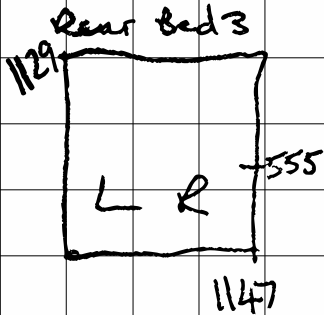

Perfect for Team

Pure white/Hidden Tilt/76/split Tilt zones

Front bedroom Master

Front bed 2

Dressing Room