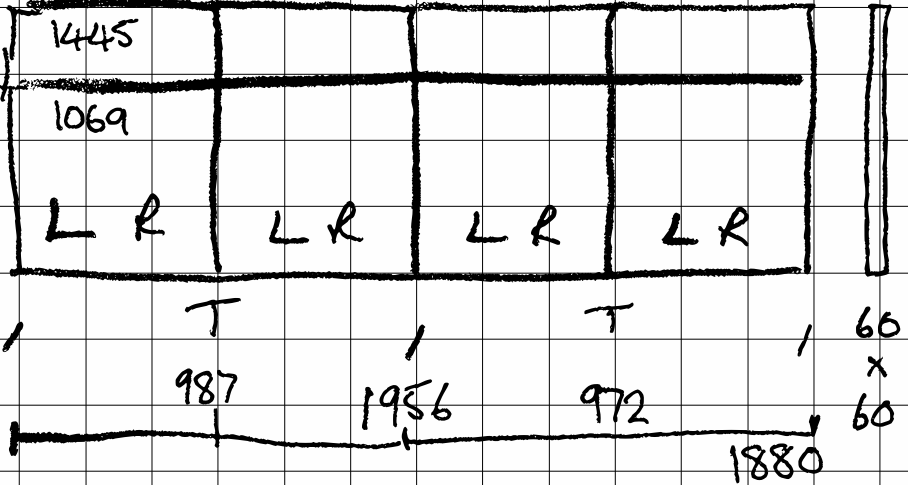

LEFT SIDE 1

LEFT SIDE 2

Rear

63mm
Sea Mist
50/50
CTW

Blinds and pelmets to be removed by cust
 Spur and trunking to be removed by customer
 Bottom trim on windows to be removed by us
 Not promised for Xmas